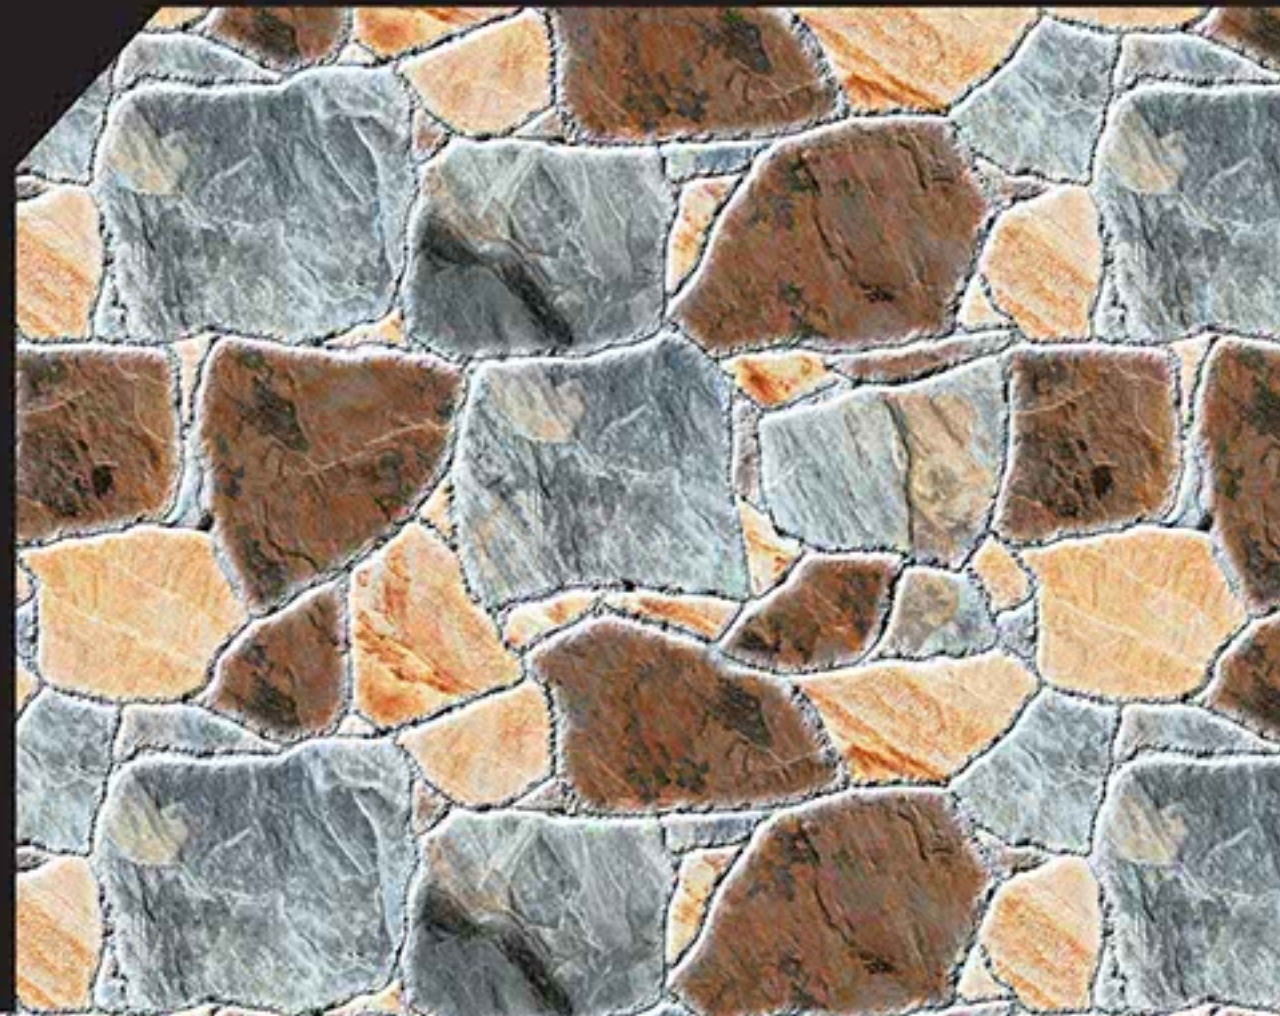

DESIGN NO. ELE-106