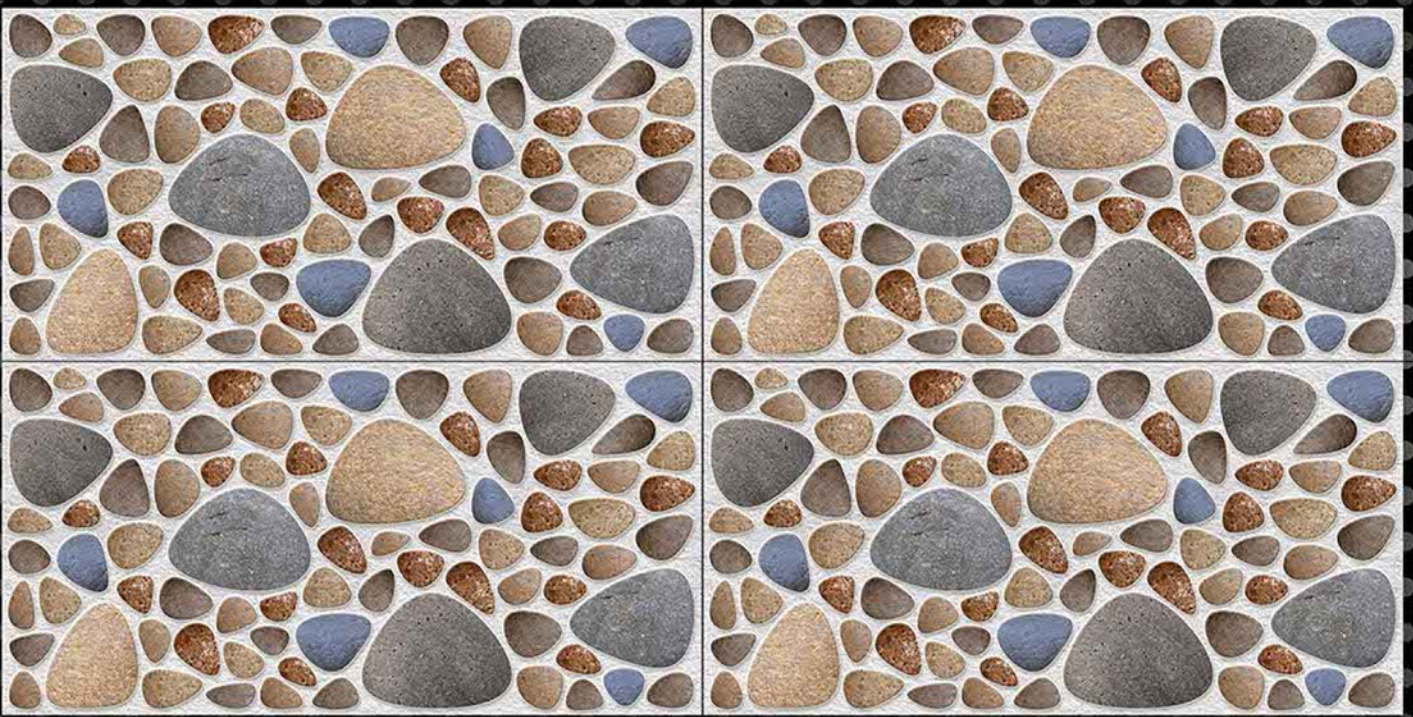

ULTRAEDGE

C E R A M I C

GLOSSY ELEVATION

DIGITAL / 600x
WALL TILES / 300mm

ULTRAEDGE
CERAMIC

2066-HL1

2066-HL2

2066-HL3