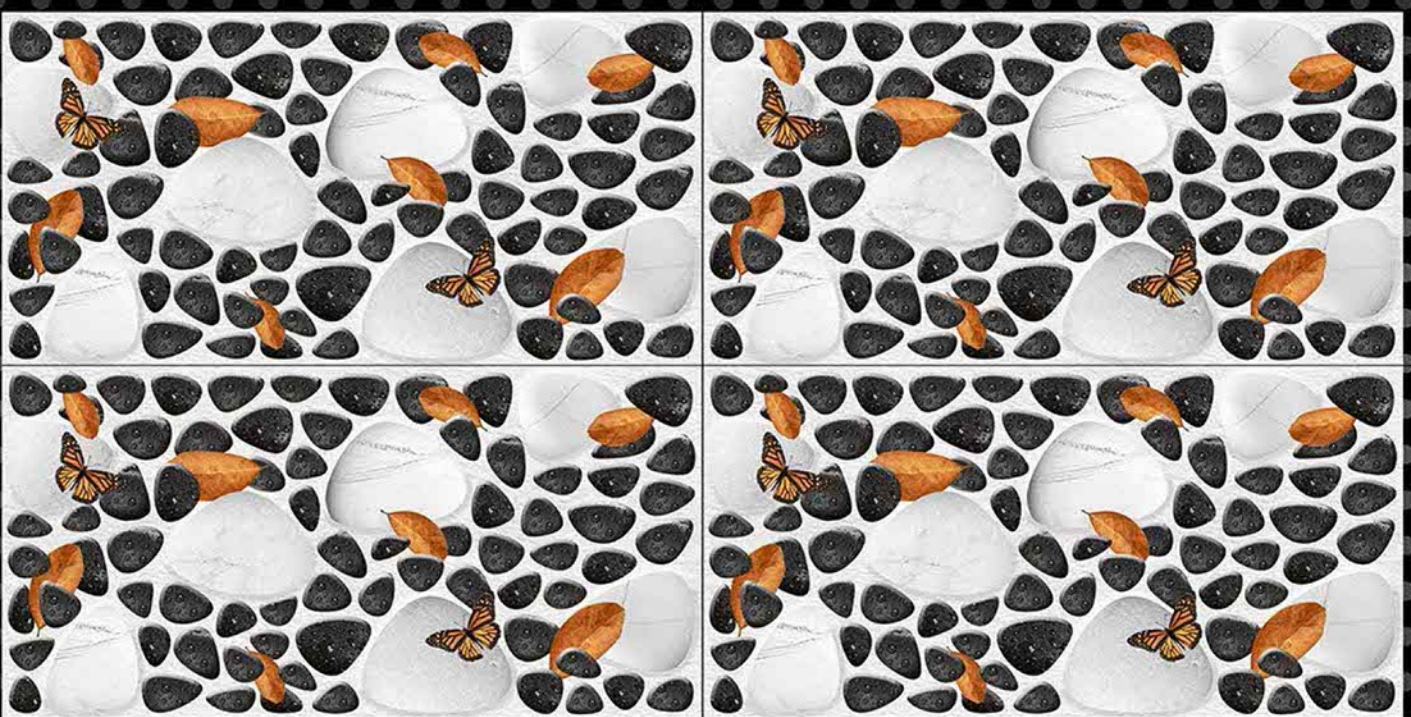

ULTRAEDGE
CERAMIC

2066-HL6