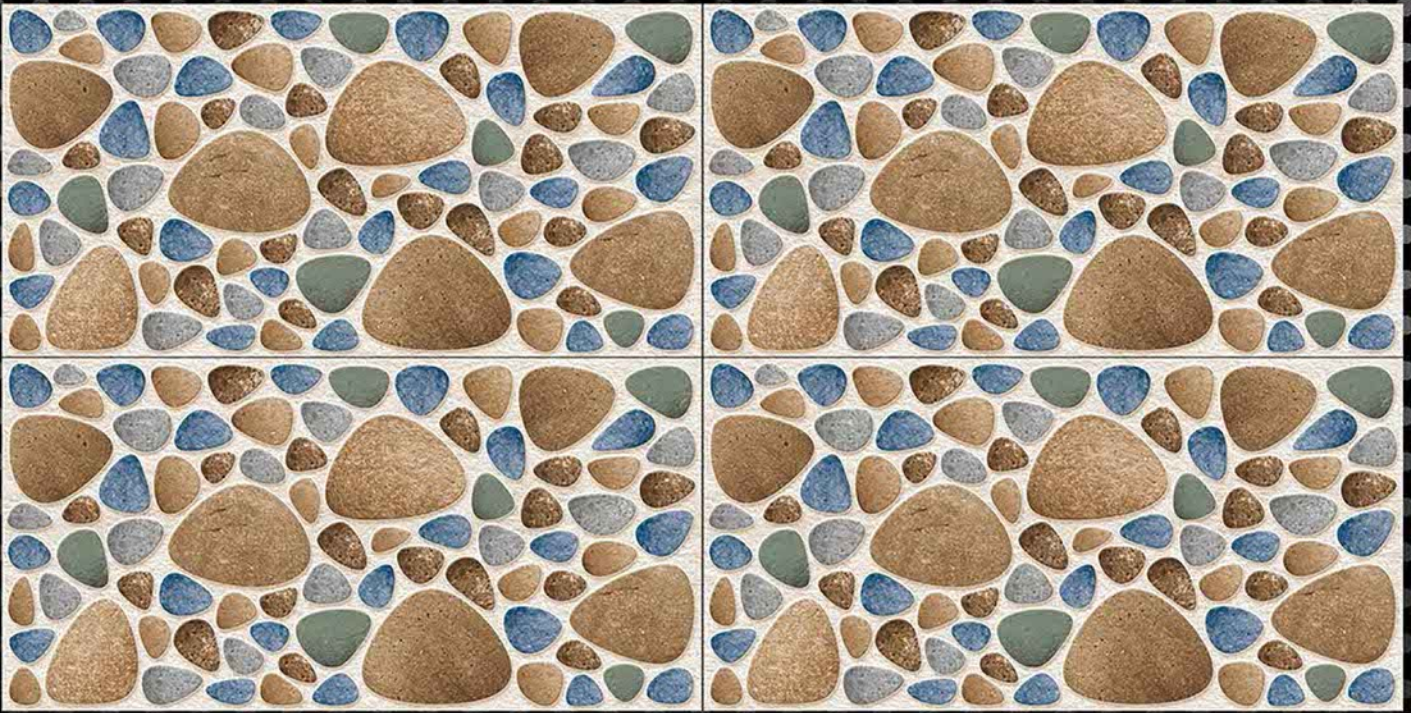

ULTRAEDGE
CERAMIC

2066-HL4