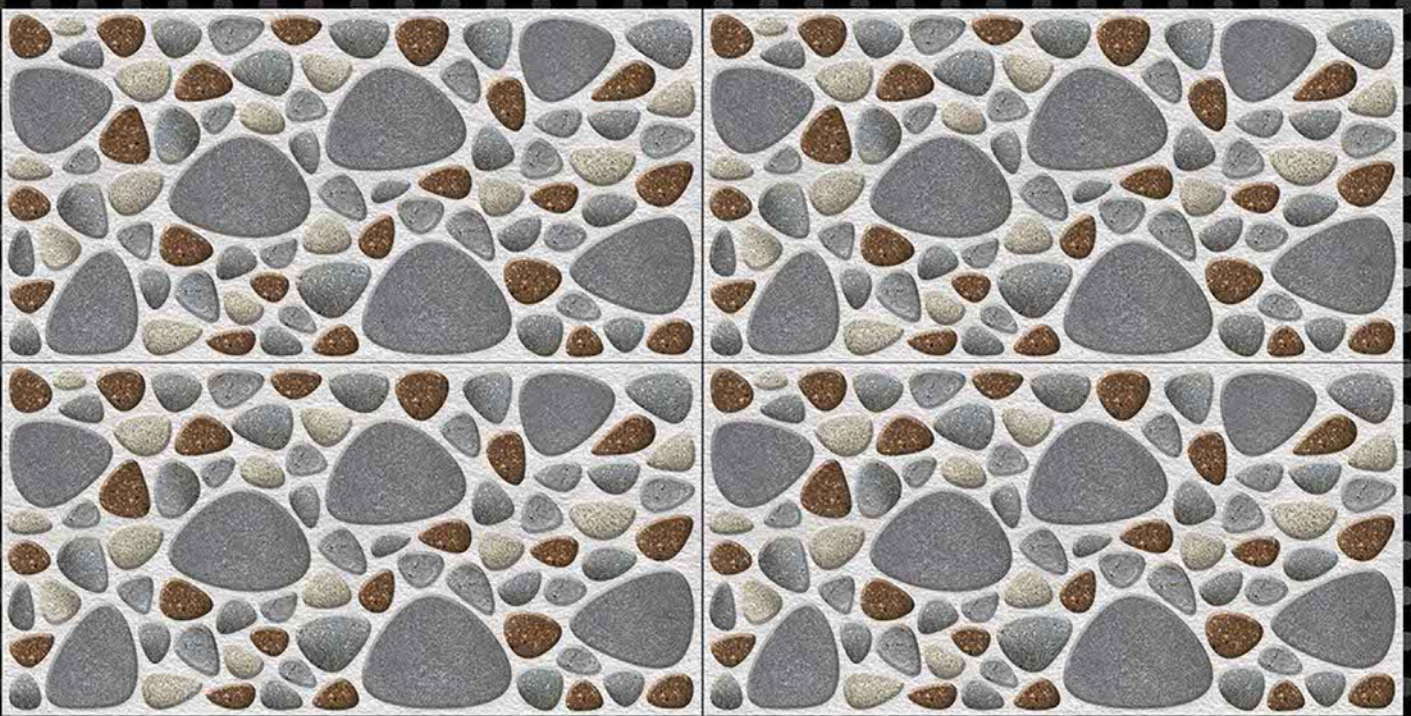

ULTRAEDGE
CERAMIC

2066-HL5