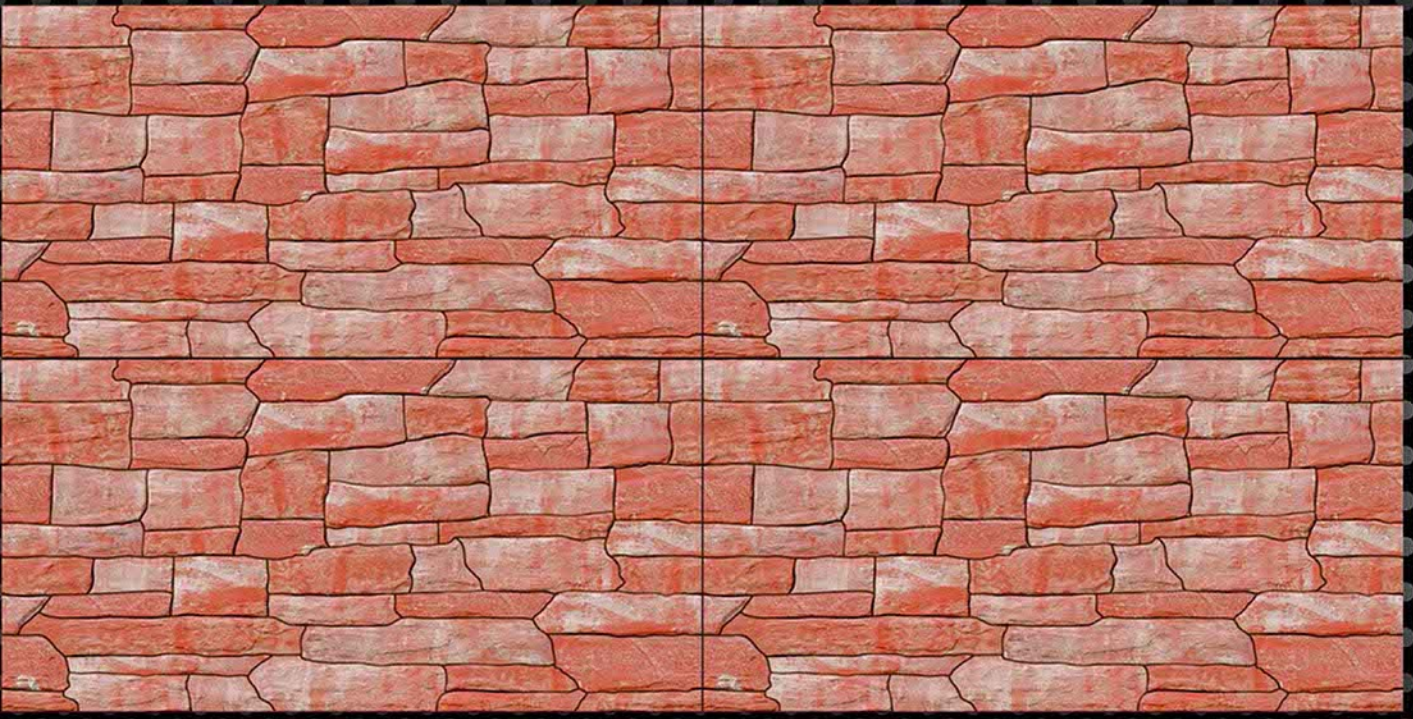

ULTRAEDGE
CERAMIC

4067-HL11