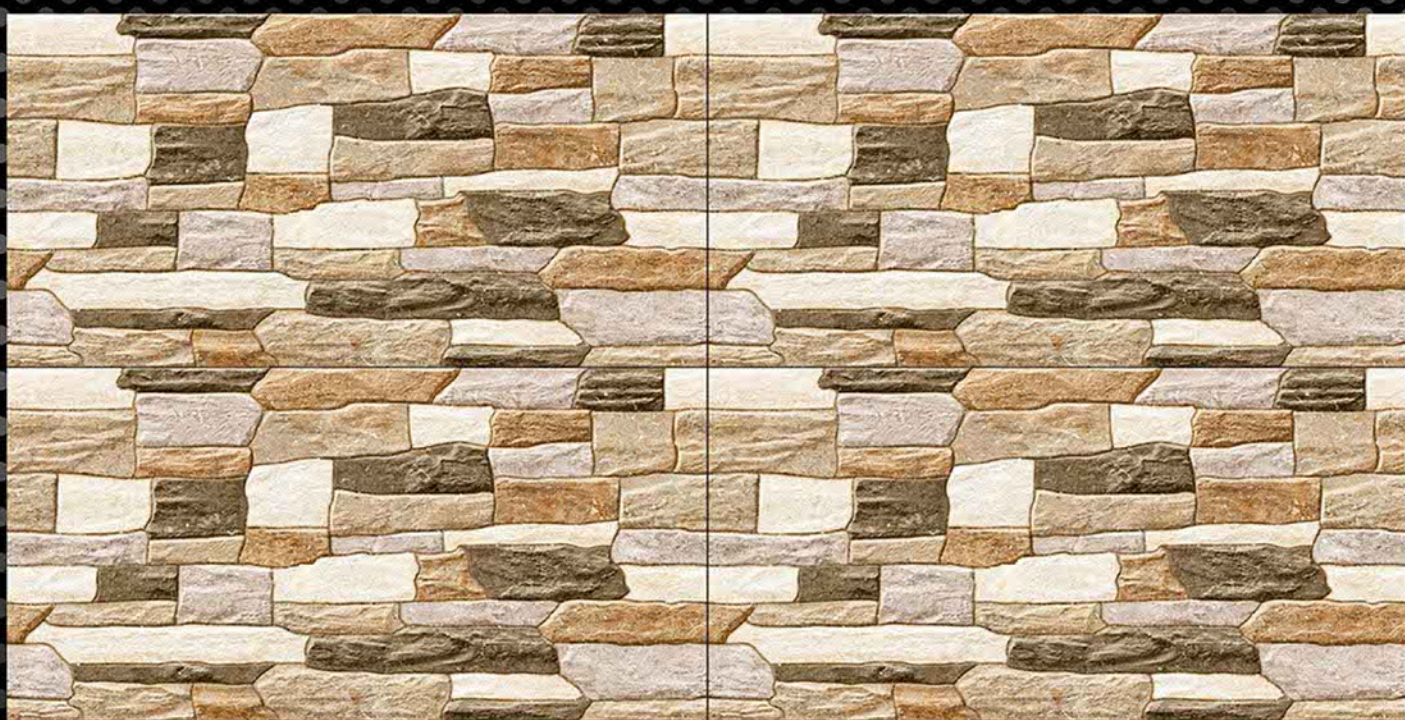

ULTRAEDGE
CERAMIC

4067-HL1