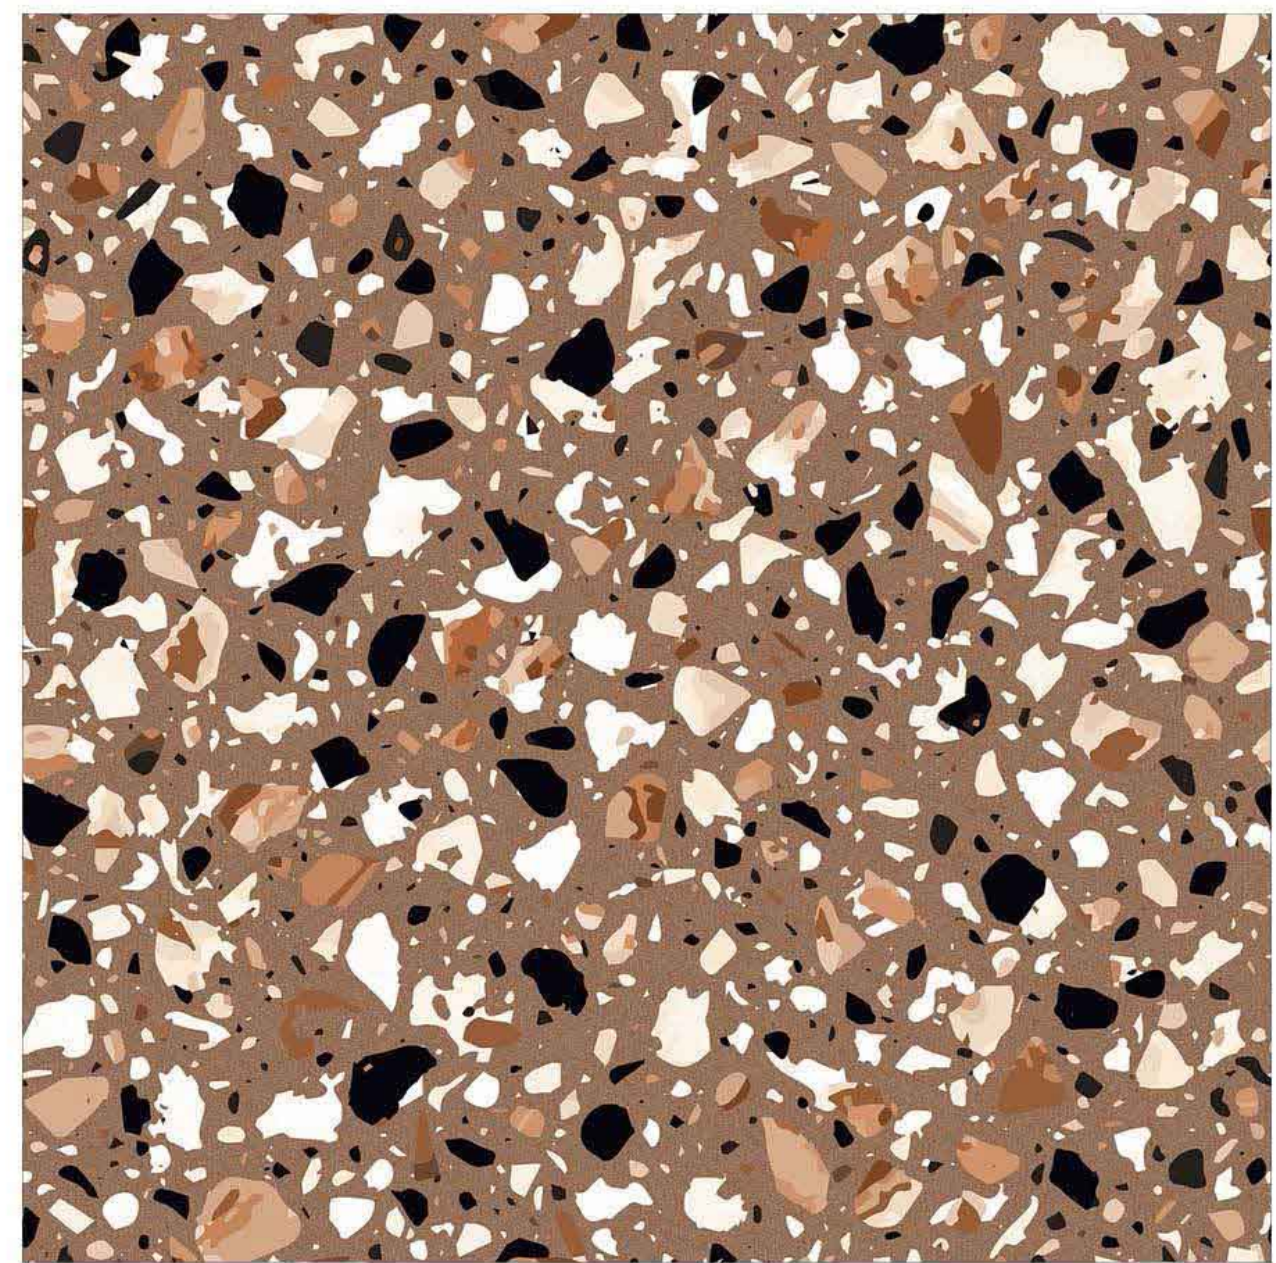

ULTRAEDGE
CERAMIC

1091

OUTDOOR DIGITAL PARKING TILES

400x400 OUTDOOR DIGITAL PARKING TILES

ULTRAEDGE
CERAMIC

1092

1093

1094