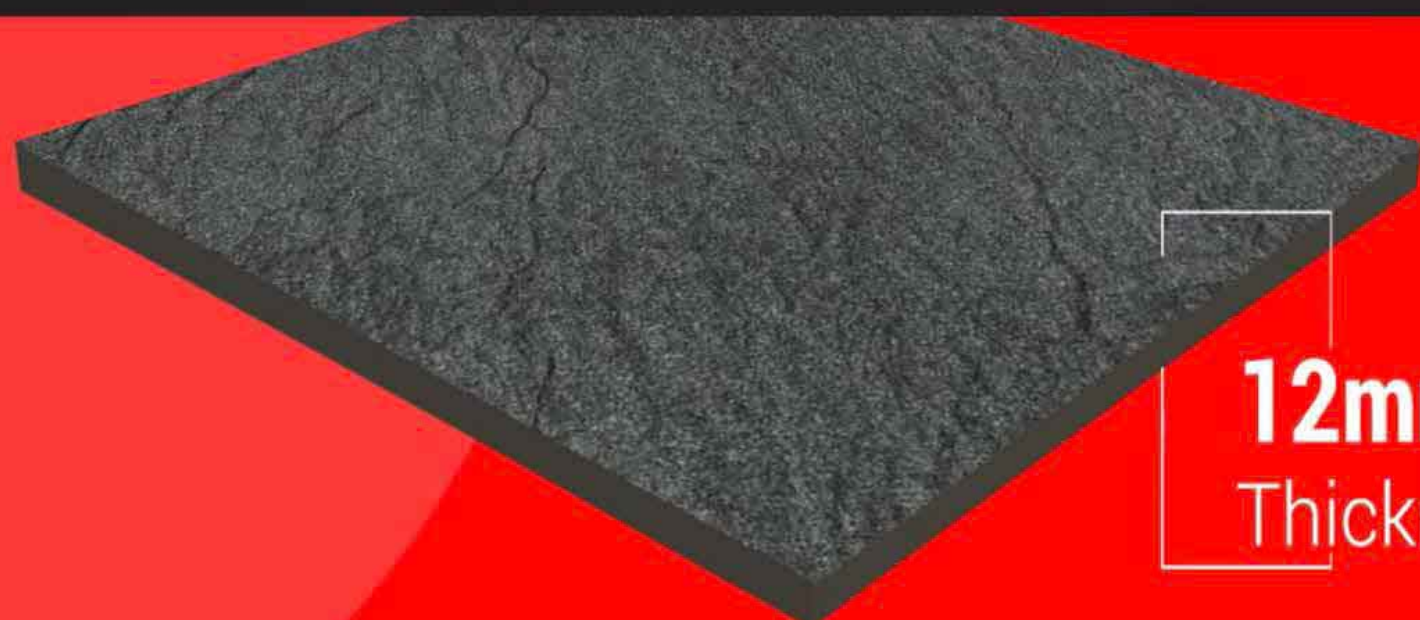

**400x400mm
HEAVY DUTY
VITRIFIED PARKING TILES**

MODÉRNITY
Of Art

ULTRAEDGE
C E R A M I C

**Nature &
beauty**
for your space!

WWW.ULTRAEDGECERAMIC.COM
INFO@ULTRAEDGECERAMIC.COM

ULTRAEDGE
CERAMIC

Choose the Right Tiles