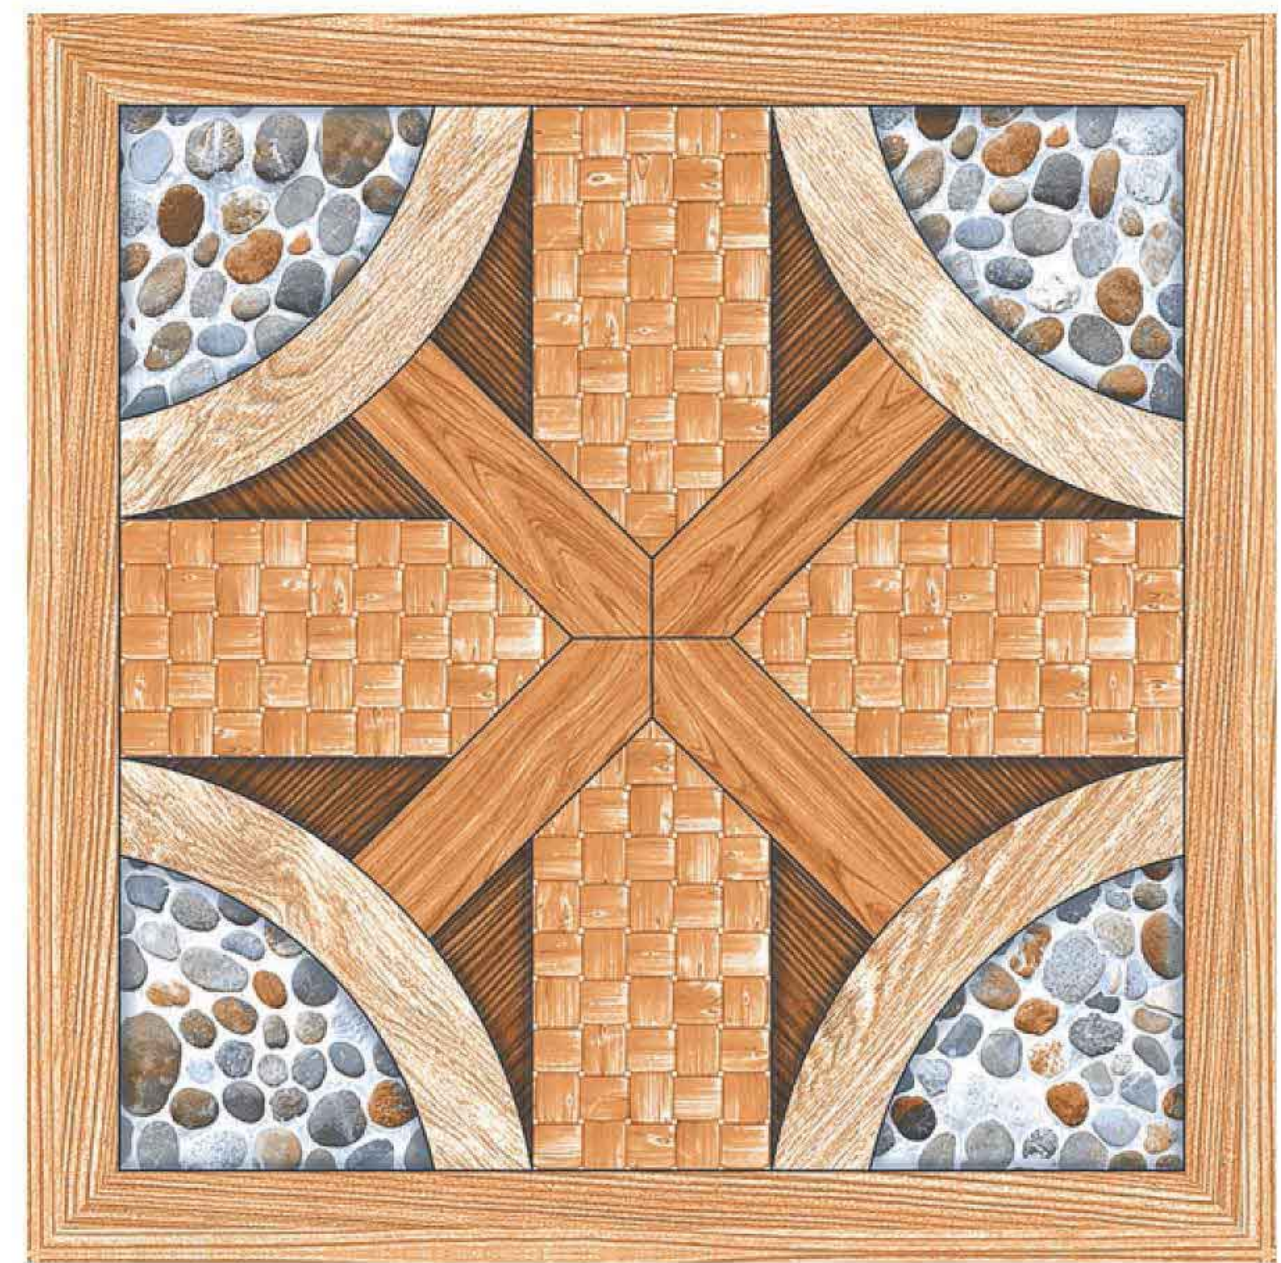

400x400 OUTDOOR DIGITAL PARKING TILES

ULTRAEDGE
CERAMIC

1073

OUTDOOR DIGITAL PARKING TILES