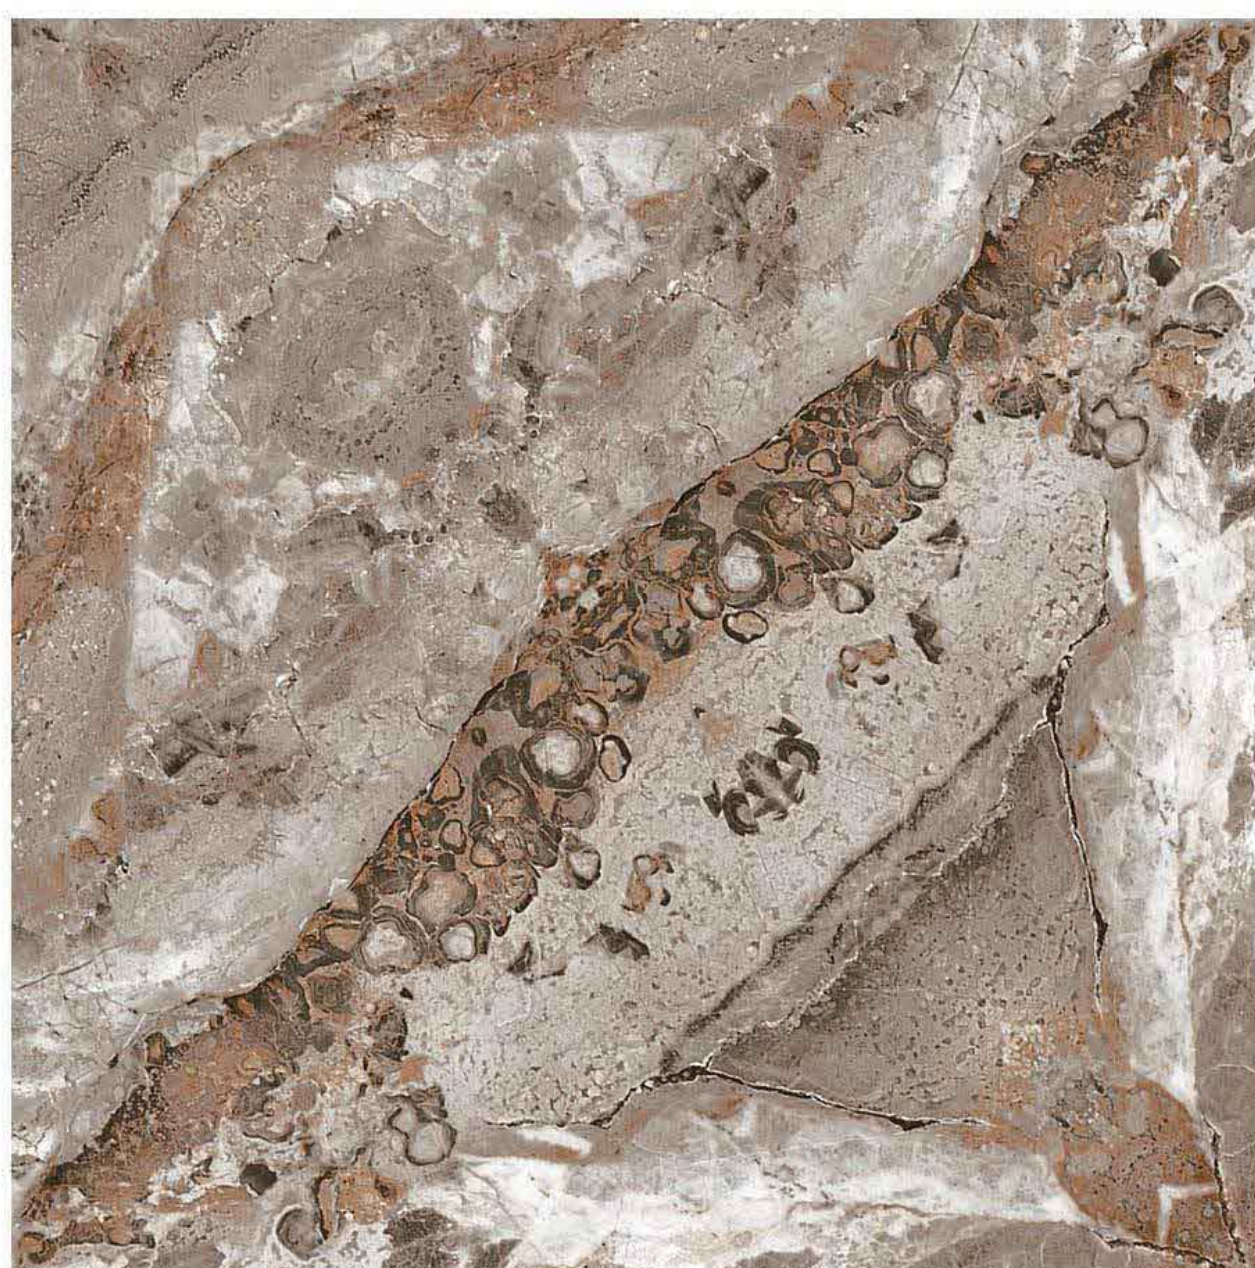

**400x400
OUTDOOR DIGITAL
PARKING TILES**

ULTRAEDGE
CERAMIC

1091

OUTDOOR DIGITAL PARKING TILES