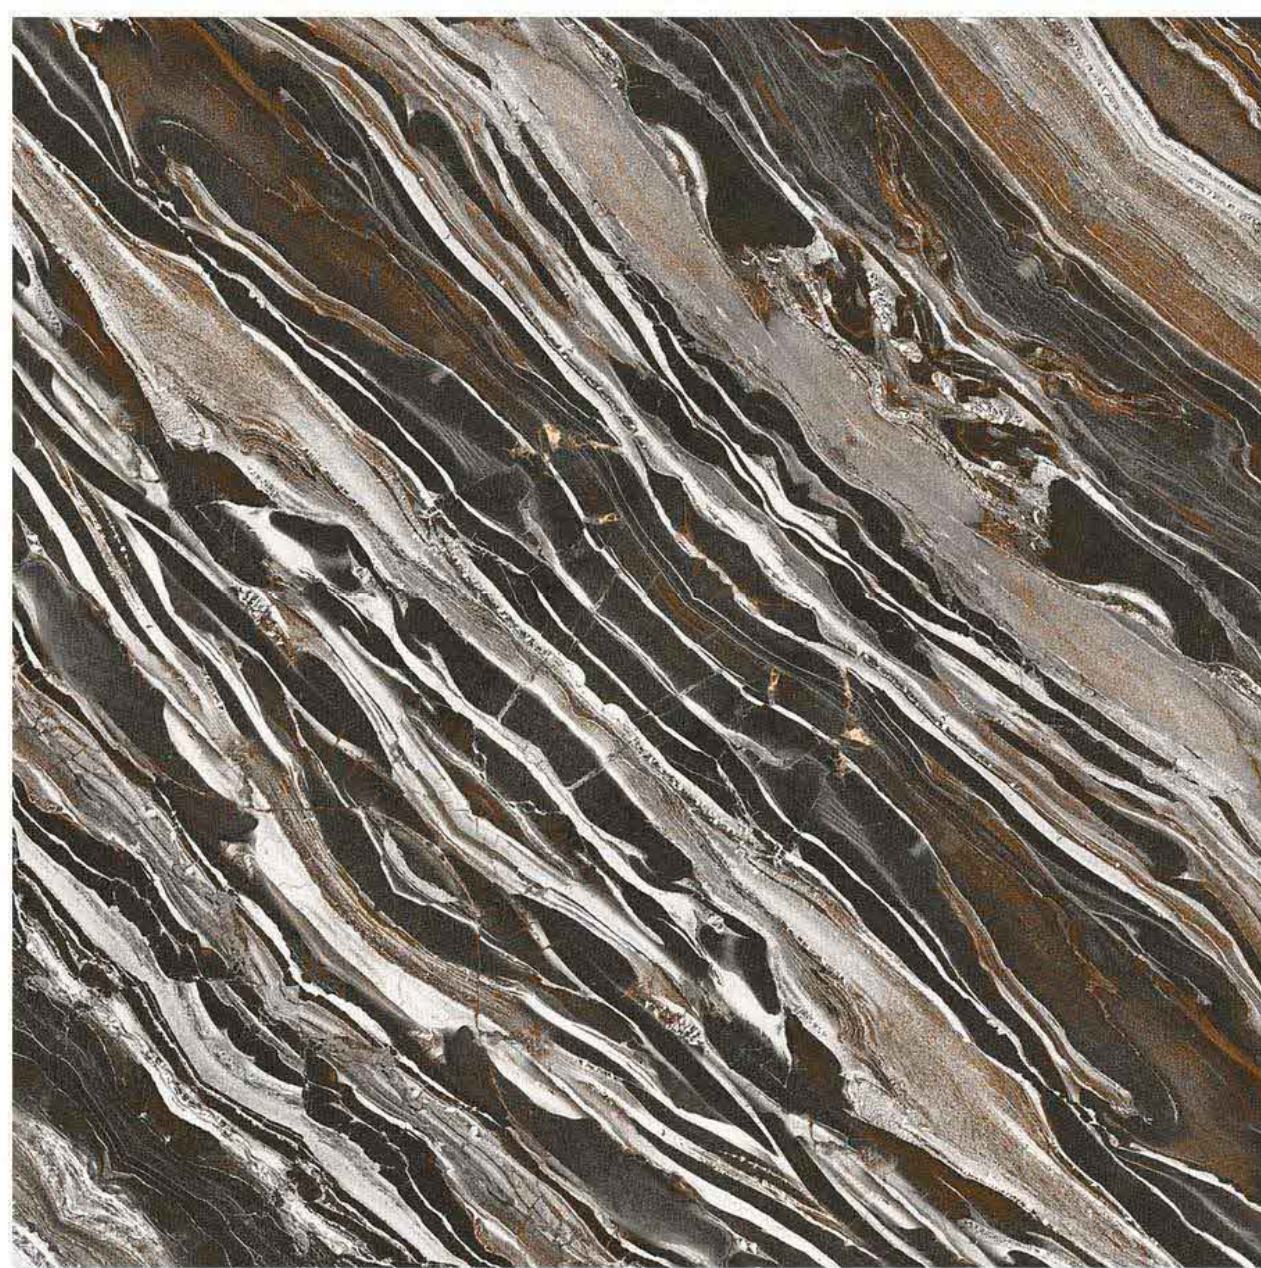

1086

1087

OUTDOOR DIGITAL PARKING TILES

**400x400
OUTDOOR DIGITAL
PARKING TILES**

ULTRAEDGE
CERAMIC

1088

OUTDOOR DIGITAL PARKING TILES

**400x400
OUTDOOR DIGITAL
PARKING TILES**