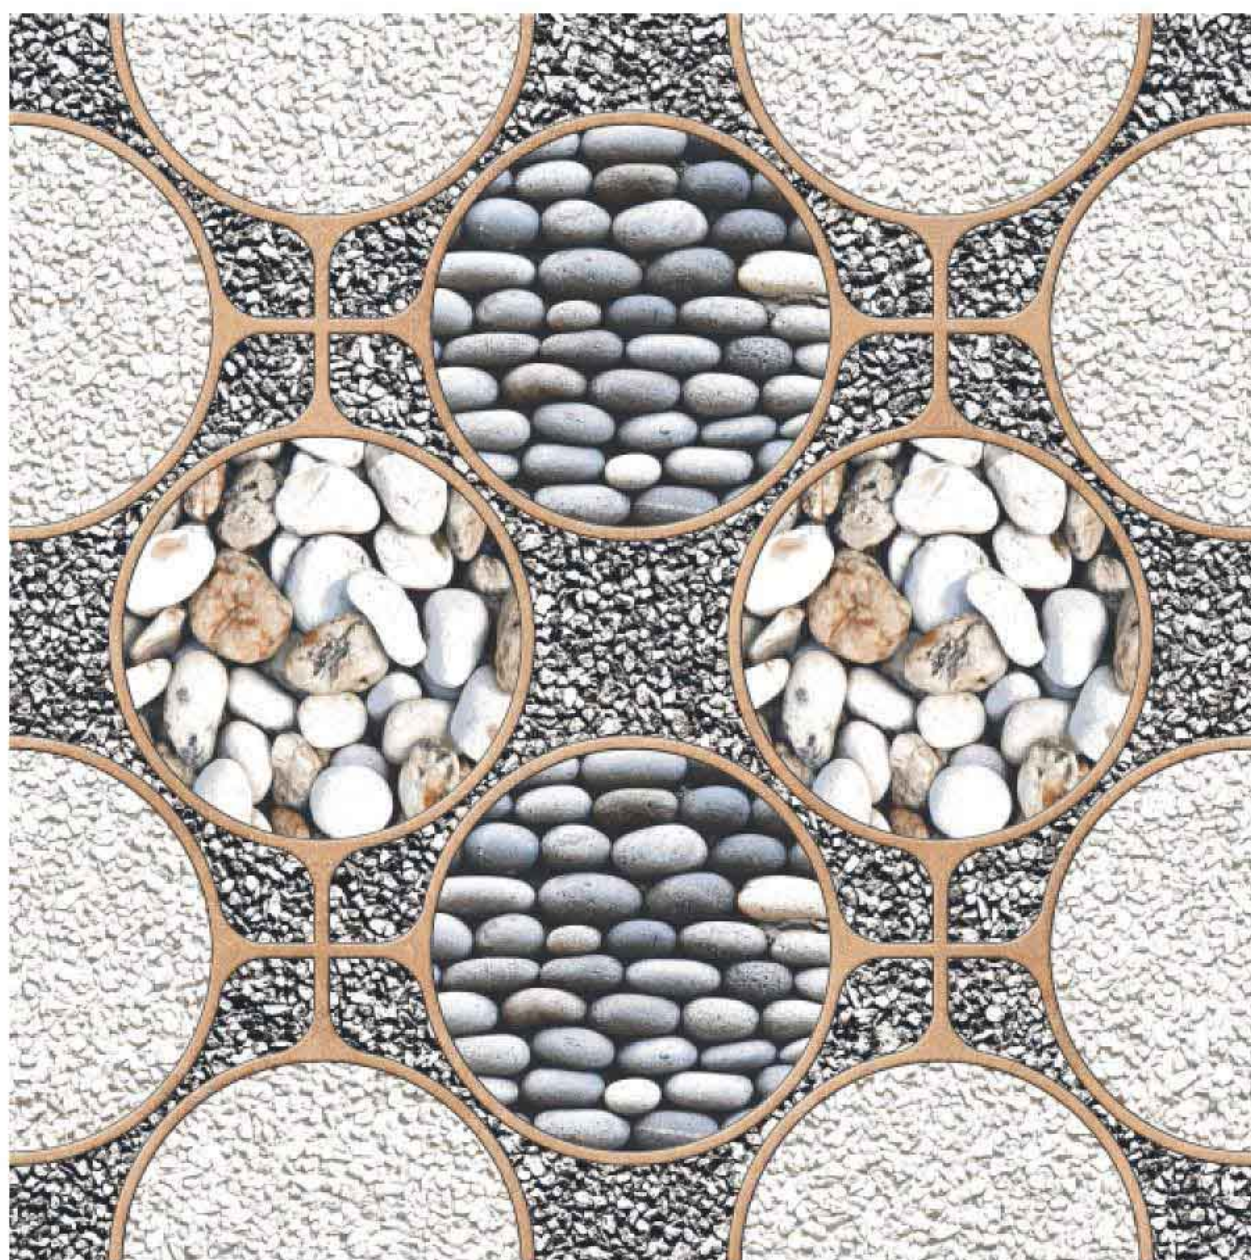

OUTDOOR DIGITAL PARKING TILES

400x400 OUTDOOR DIGITAL PARKING TILES

ULTRAEDGE
CERAMIC

1044

1045

1048

OUTDOOR DIGITAL PARKING TILES

**400x400
OUTDOOR DIGITAL
PARKING TILES**