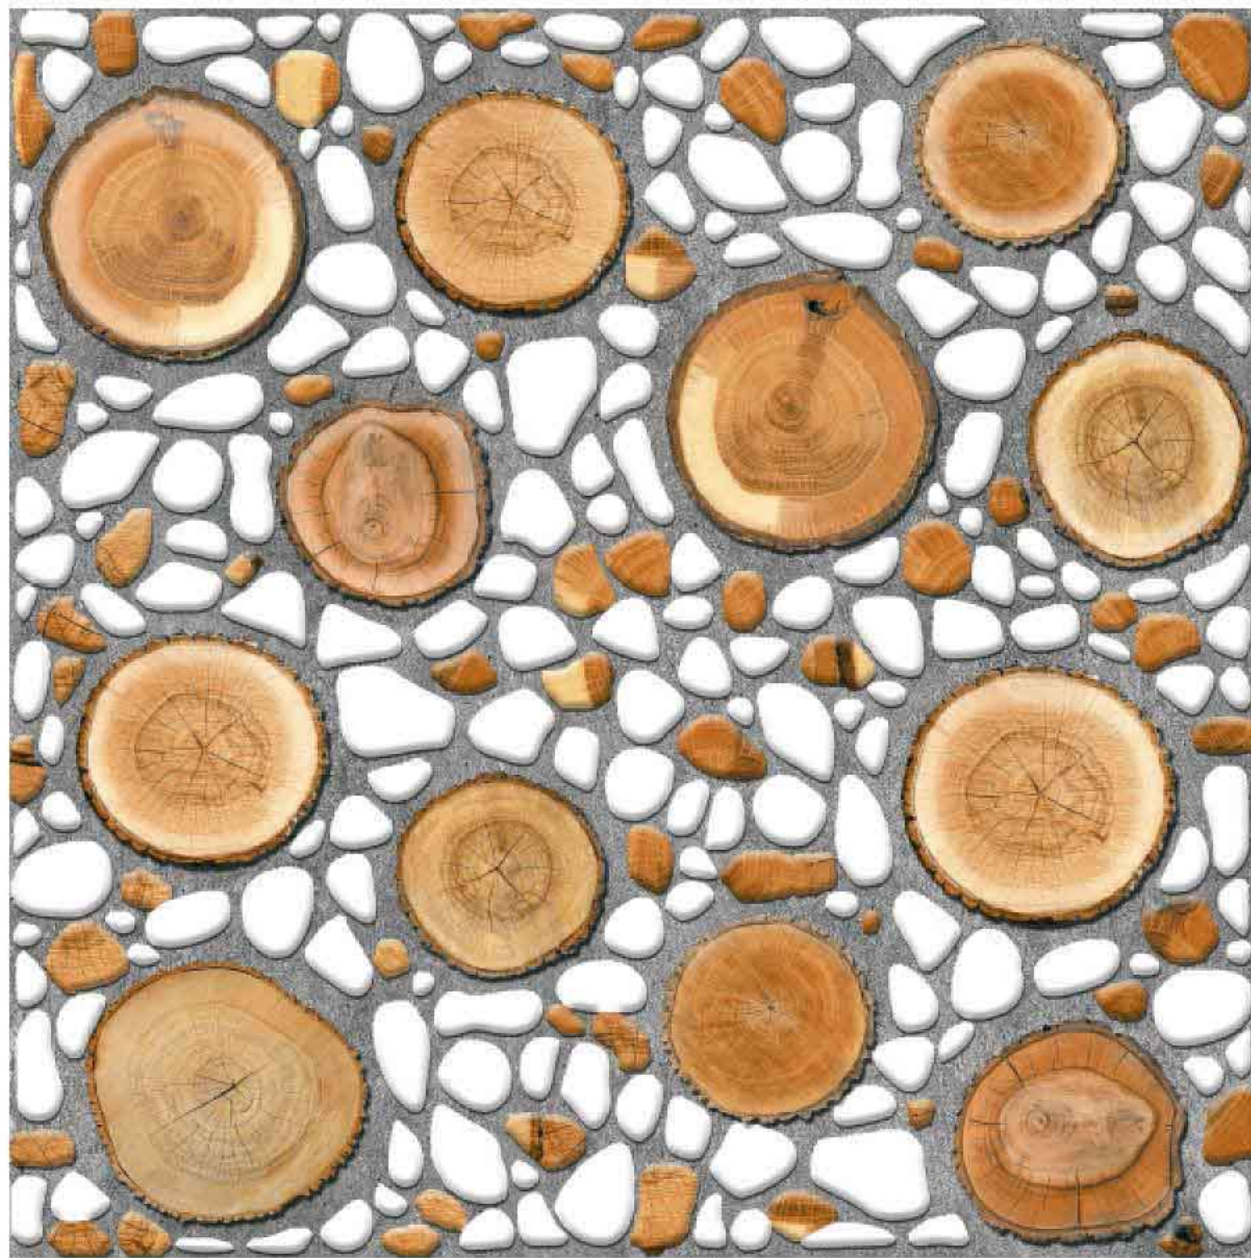

ULTRAEDGE
CERAMIC

1020-LIGHT

1020-DARK

OUTDOOR DIGITAL PARKING TILES

400x400 OUTDOOR DIGITAL PARKING TILES

ULTRAEDGE
CERAMIC

1021

1022