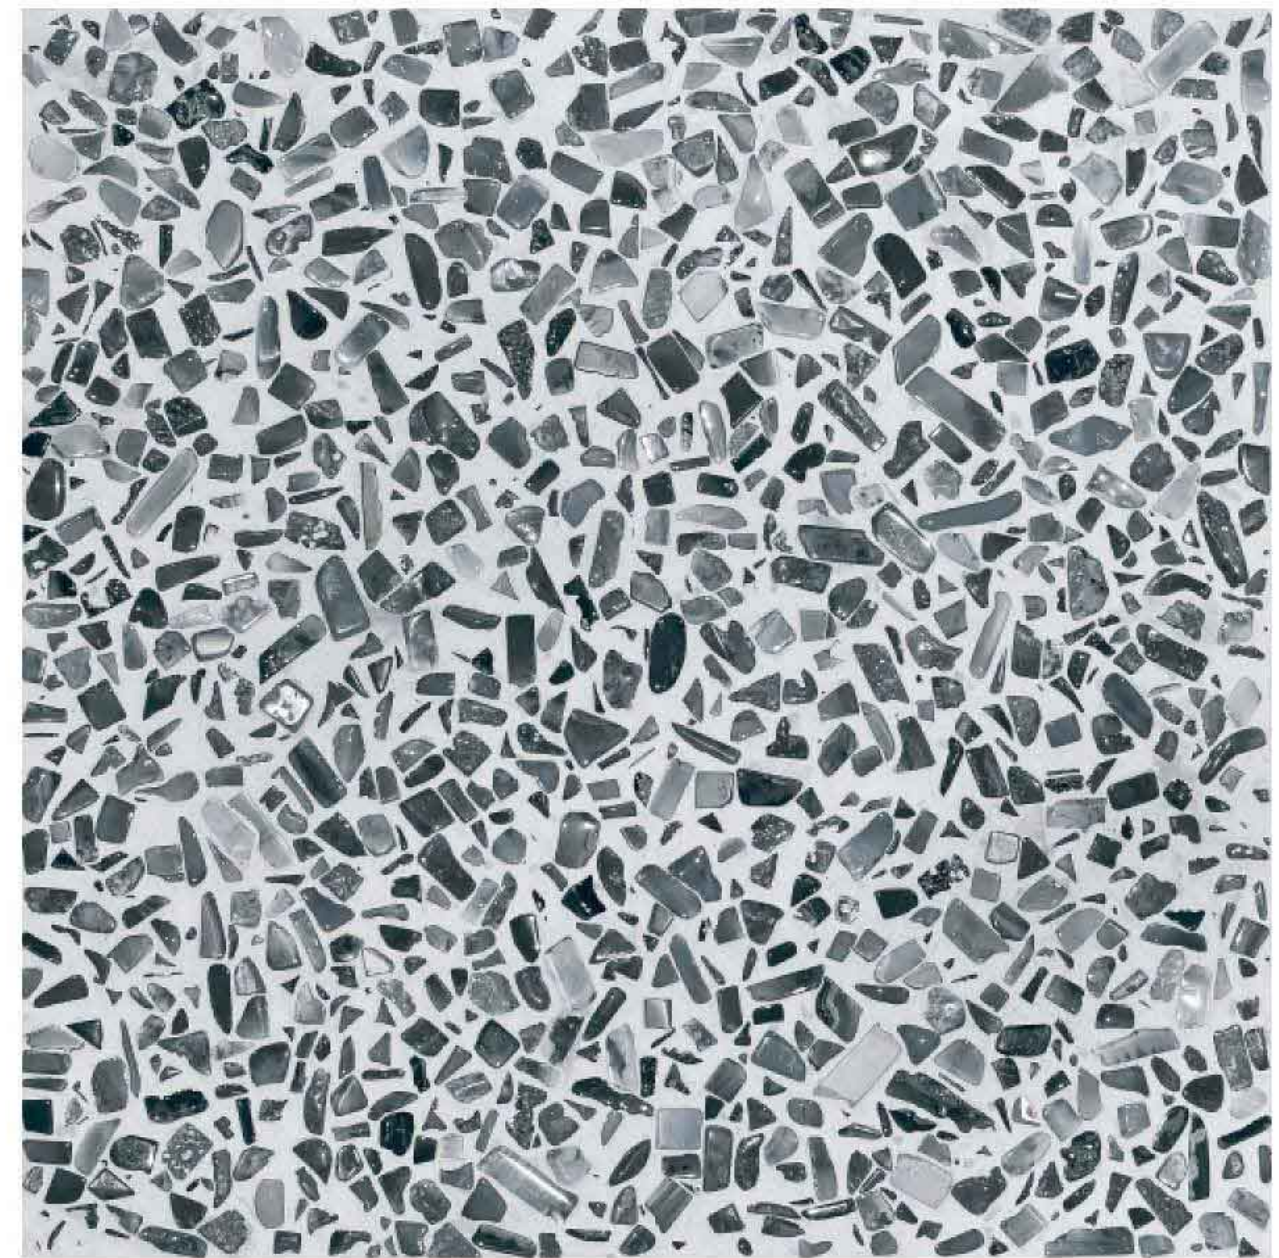

1059-LIGHT

1059-DARK

OUTDOOR DIGITAL PARKING TILES

400x400 OUTDOOR DIGITAL PARKING TILES

ULTRAEDGE
CERAMIC

1058

1060

1061