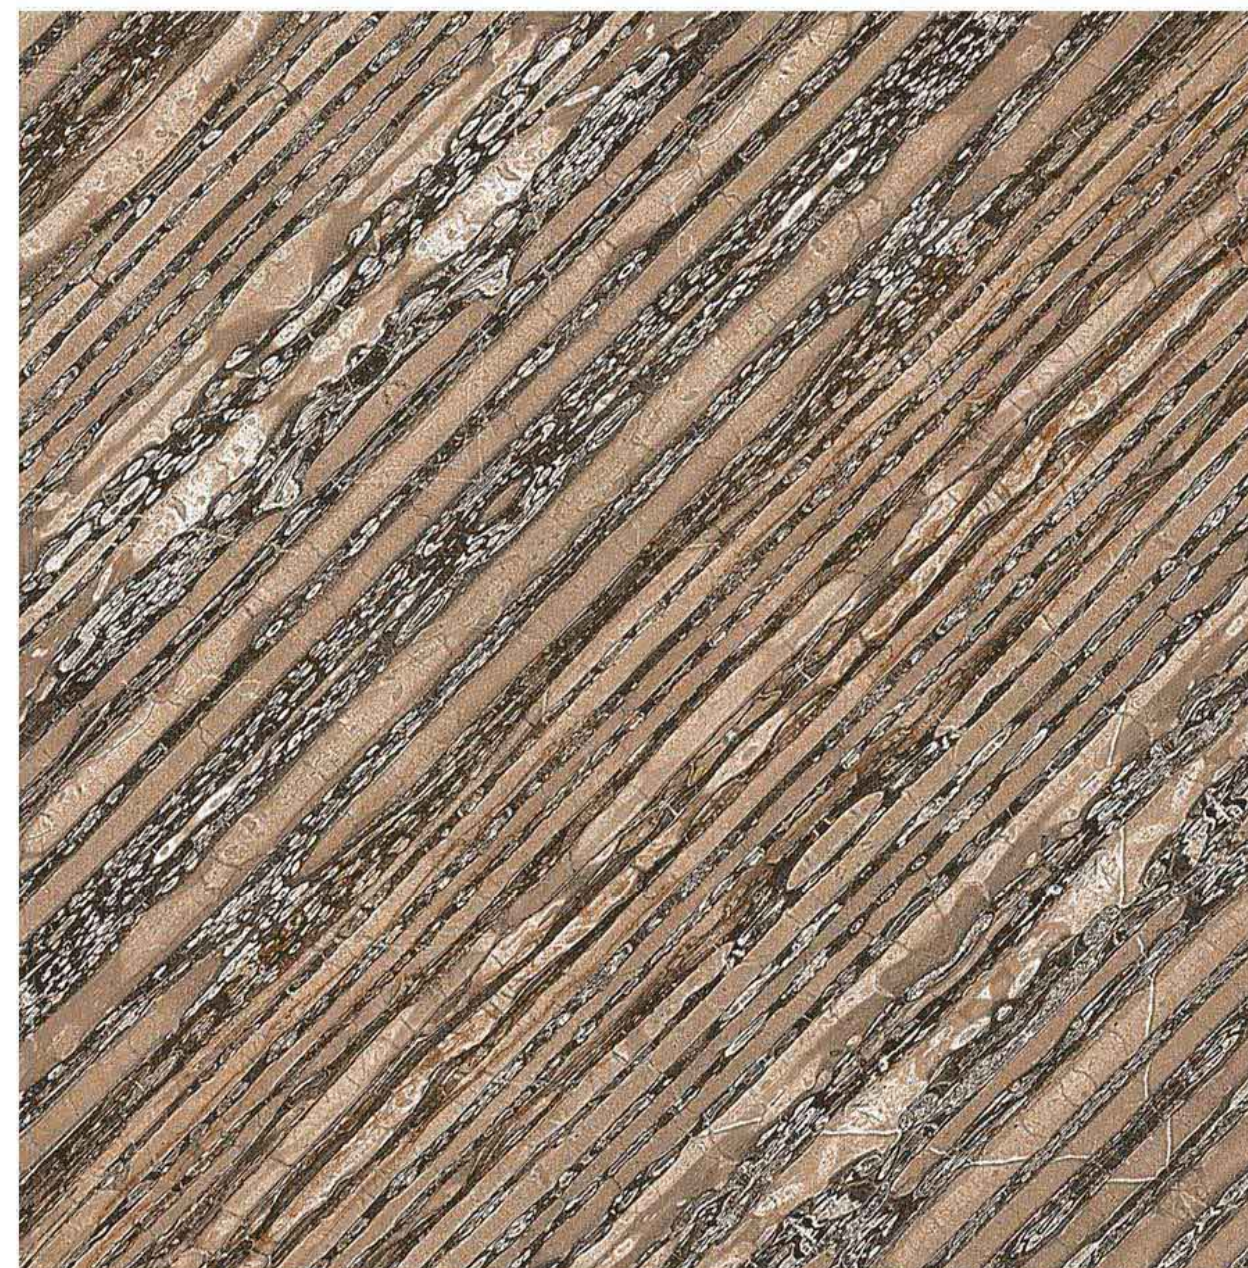

ULTRAEDGE
CERAMIC

1089

OUTDOOR DIGITAL PARKING TILES

**400x400
OUTDOOR DIGITAL
PARKING TILES**

ULTRAEDGE
CERAMIC

1090

OUTDOOR DIGITAL PARKING TILES

**400x400
OUTDOOR DIGITAL
PARKING TILES**