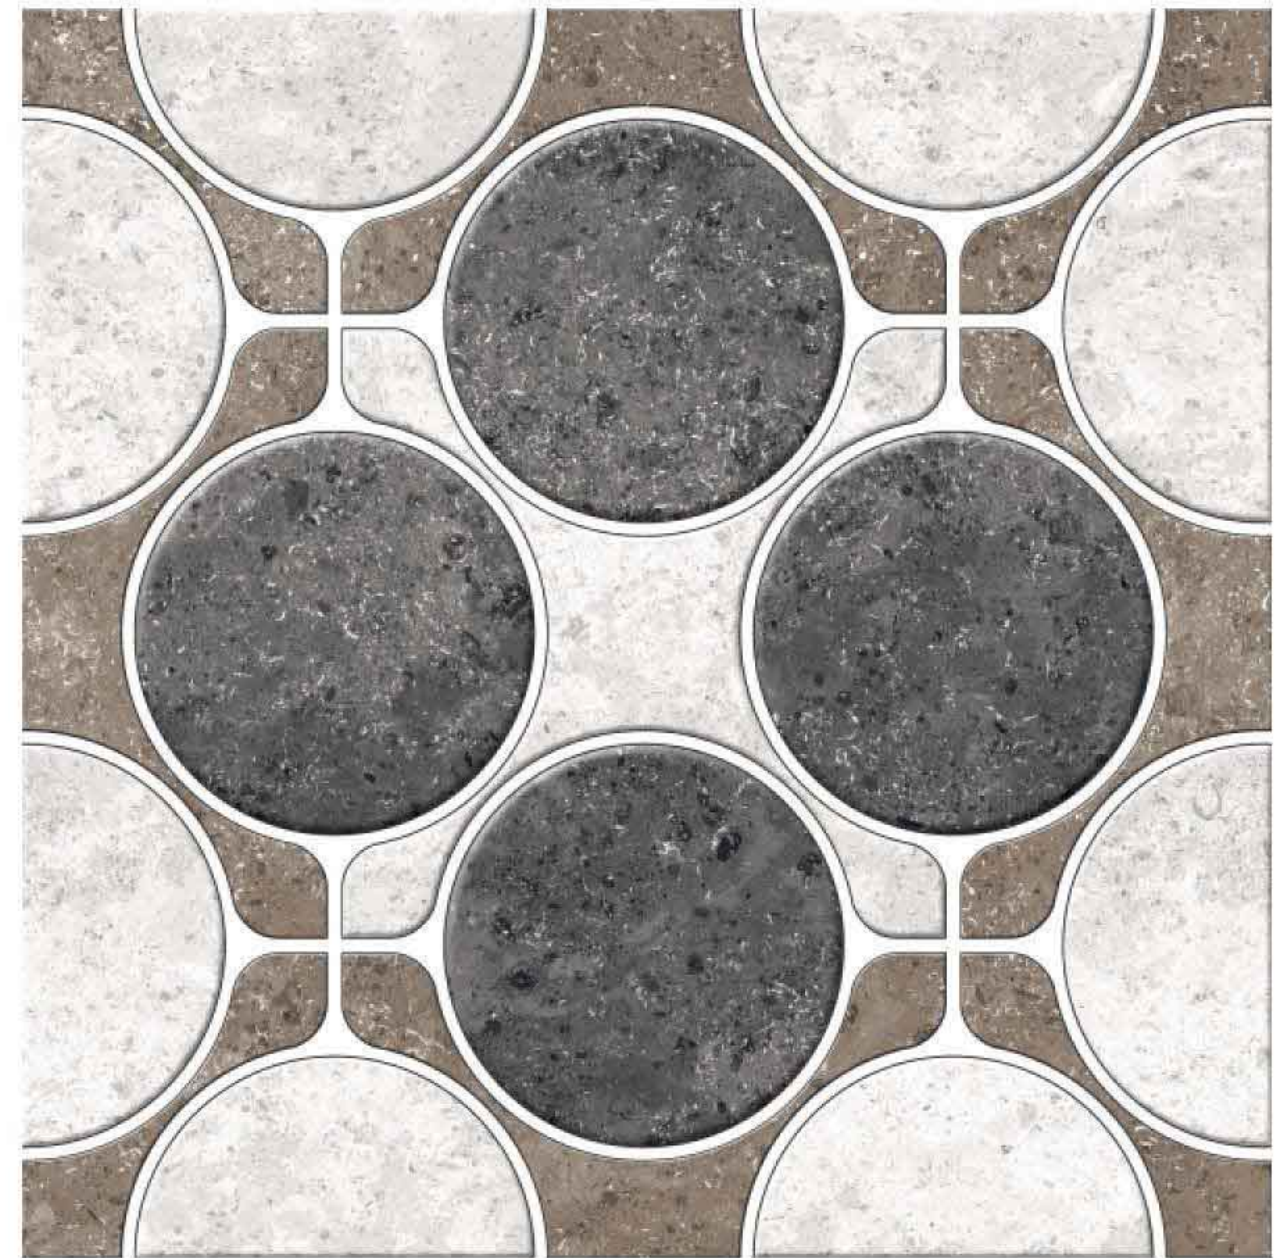

400x400 OUTDOOR DIGITAL PARKING TILES

ULTRAEDGE
CERAMIC

1045

OUTDOOR DIGITAL PARKING TILES