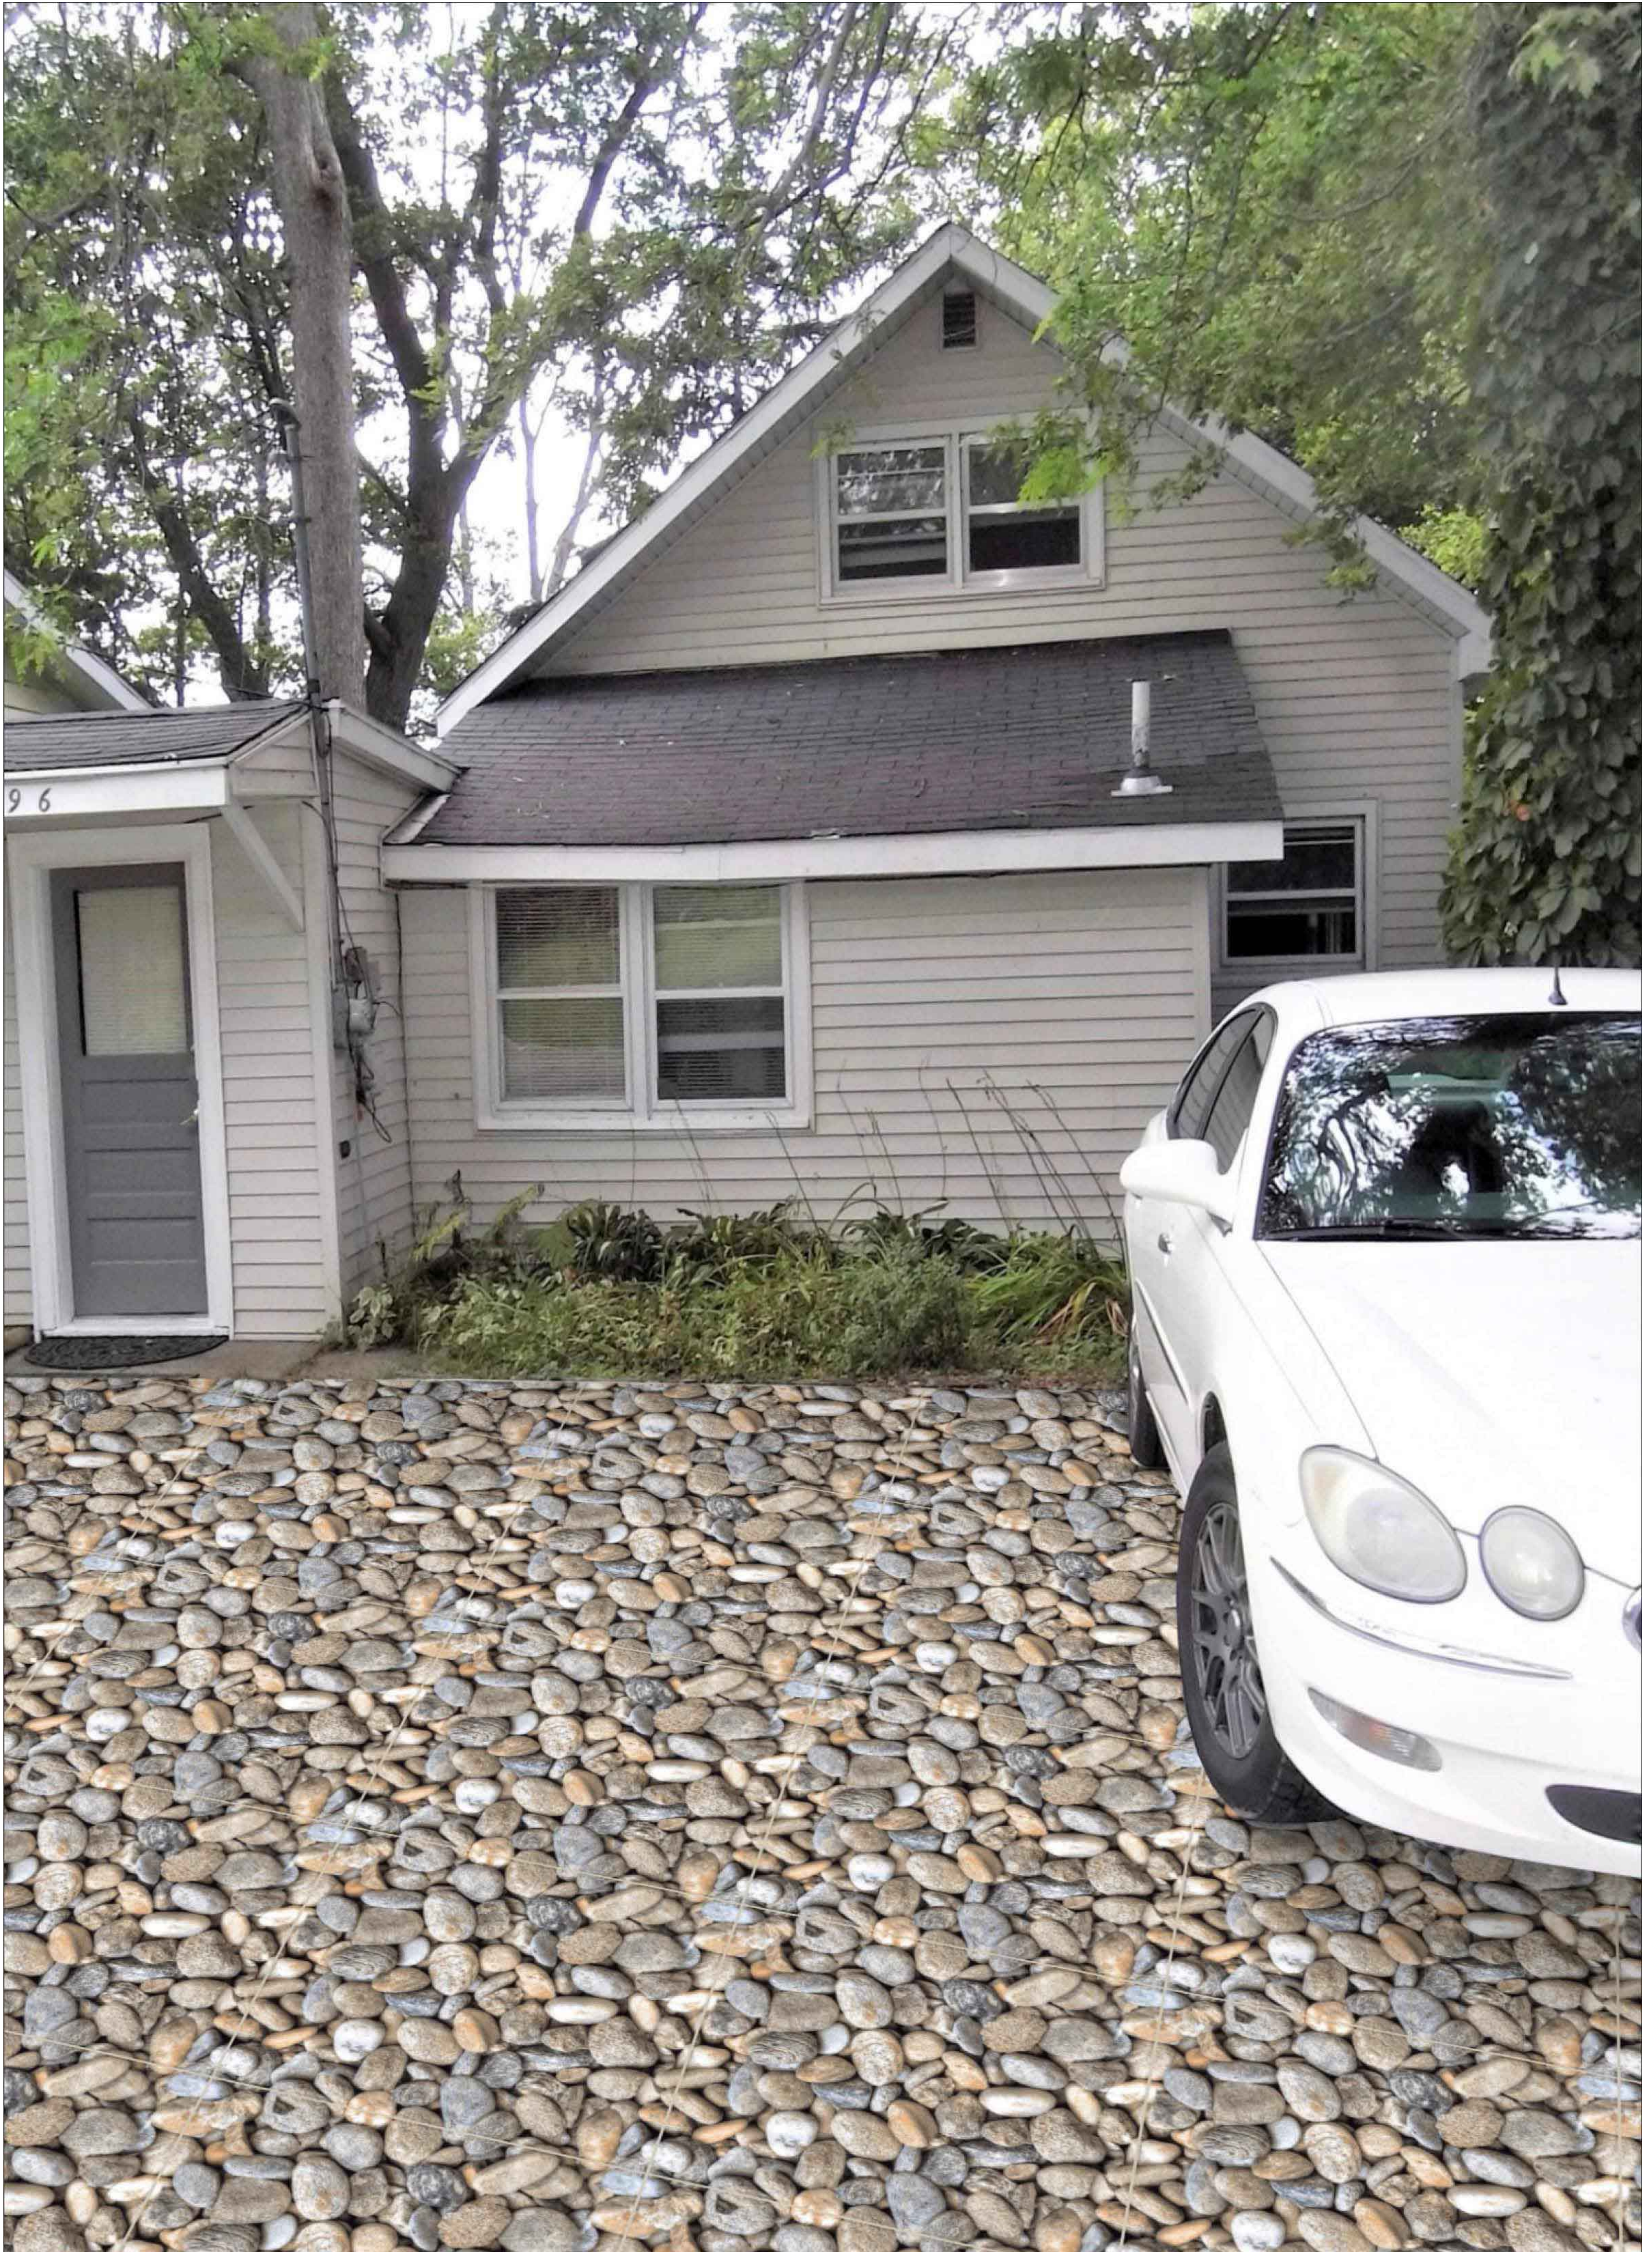

1033-DARK

OUTDOOR DIGITAL PARKING TILES

**400x400
OUTDOOR DIGITAL
PARKING TILES**

ULTRAEDGE
CERAMIC

1030

OUTDOOR DIGITAL PARKING TILES

**400x400
OUTDOOR DIGITAL
PARKING TILES**

ULTRAEDGE
C E R A M I C