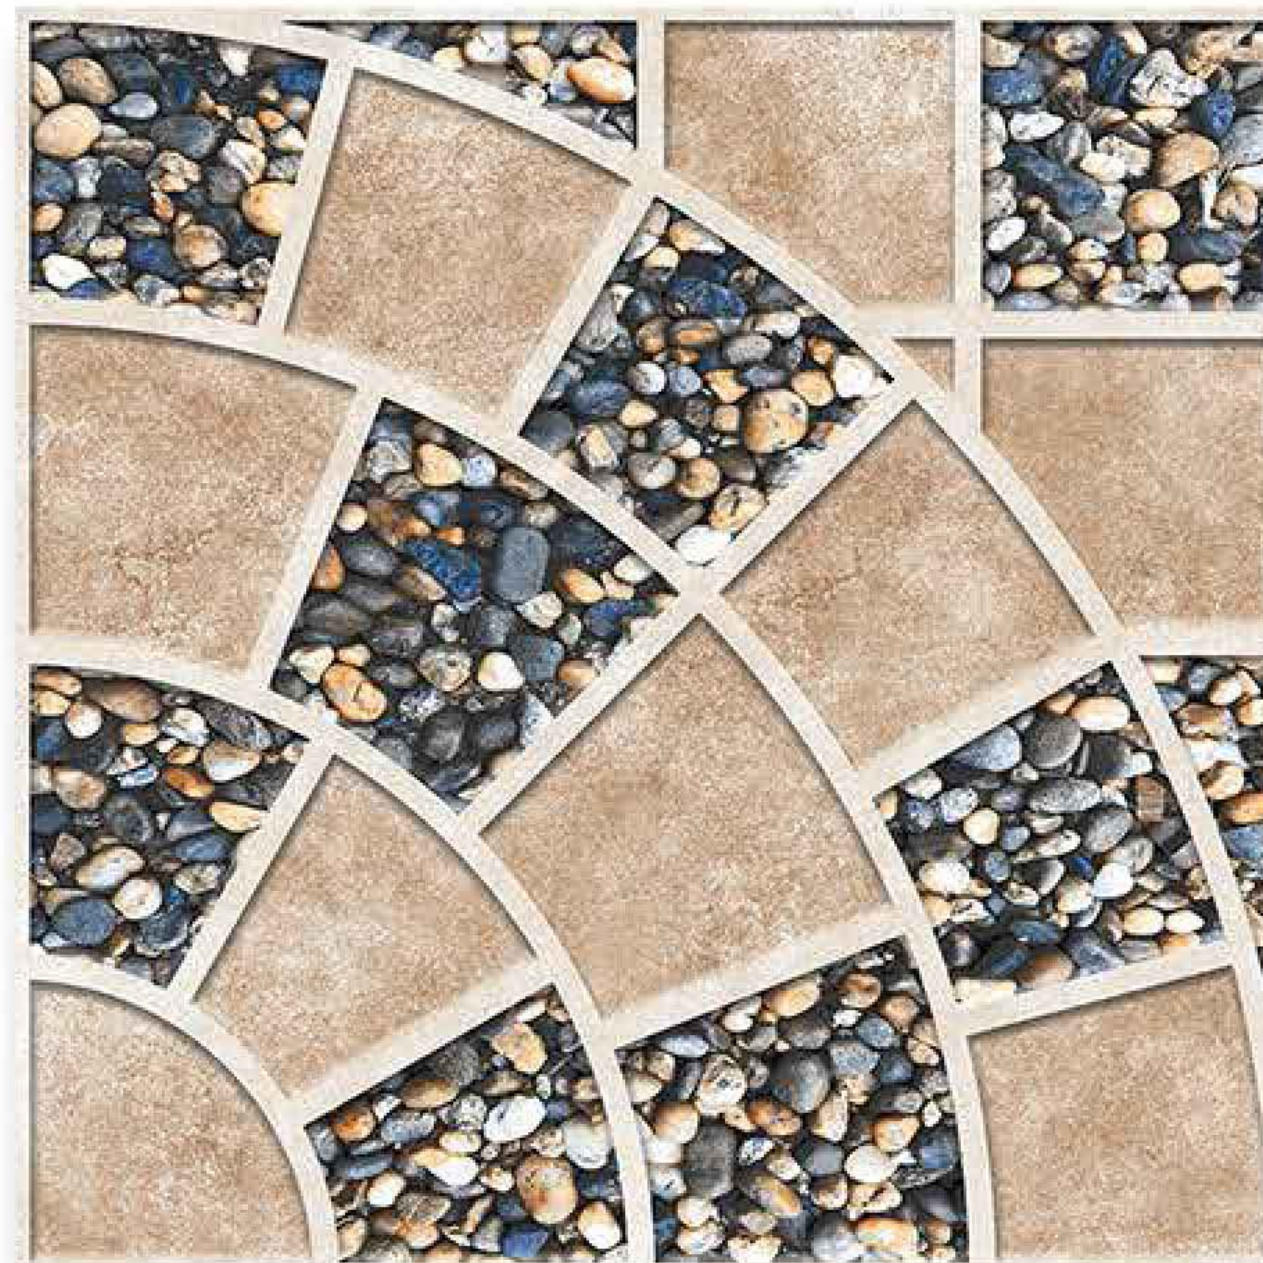

400x400 OUTDOOR DIGITAL PARKING TILES

ULTRAEDGE
CERAMIC

5073

OUTDOOR DIGITAL PARKING TILES