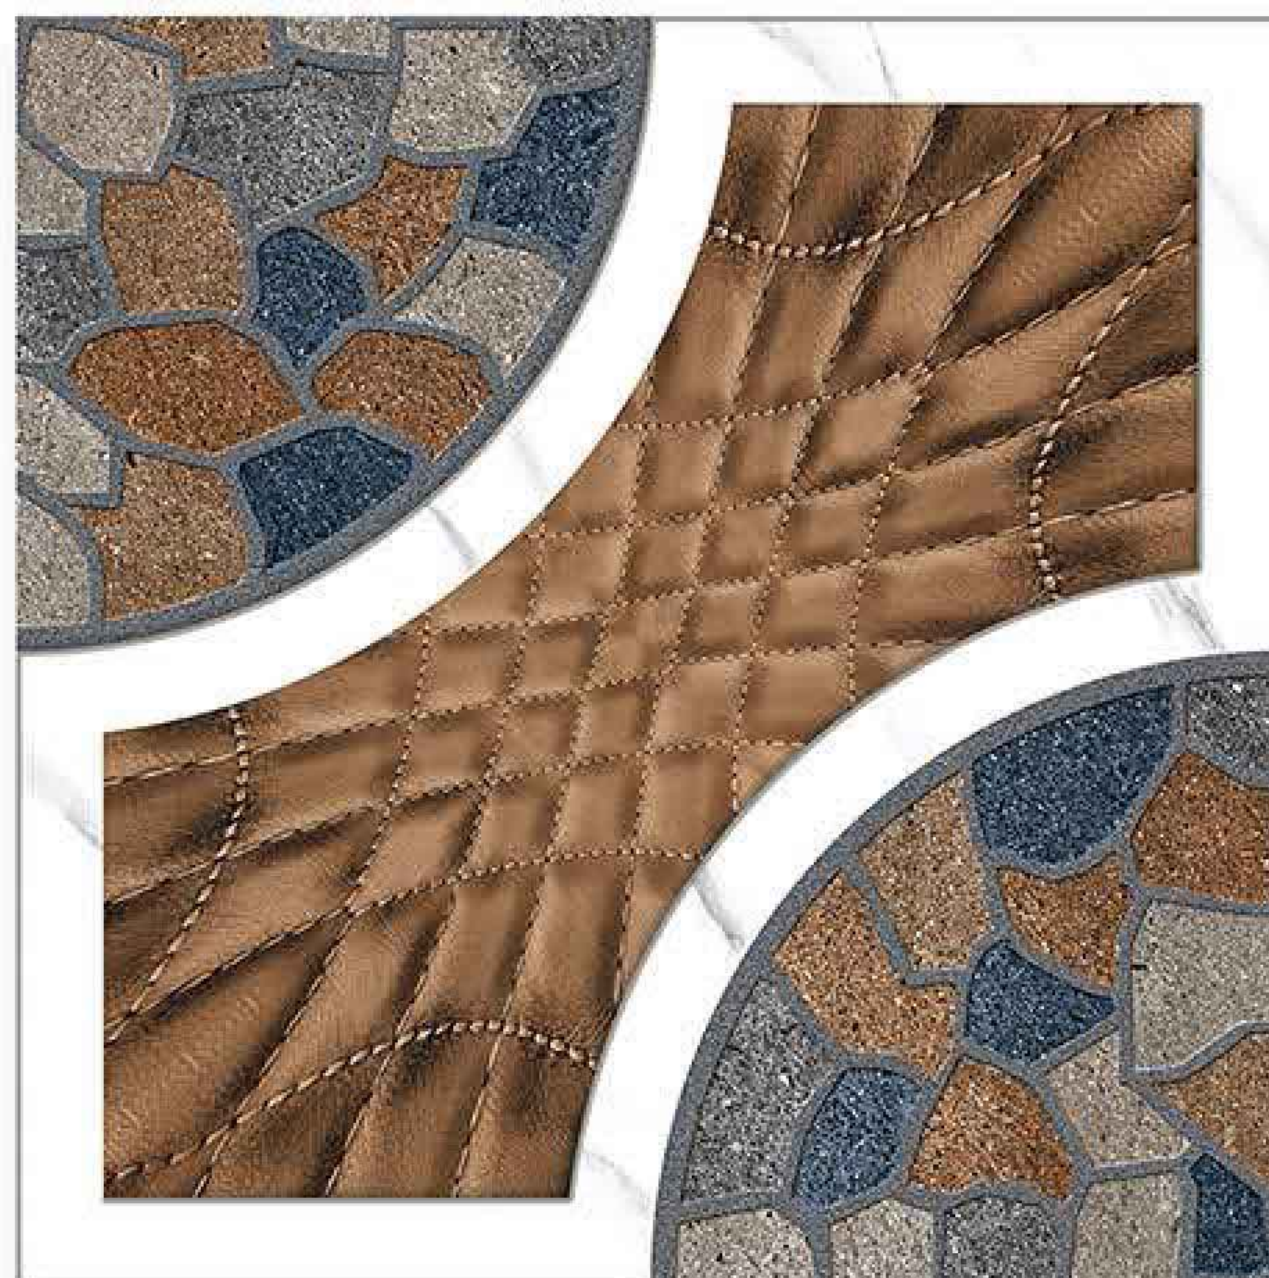

5040

OUTDOOR DIGITAL PARKING TILES