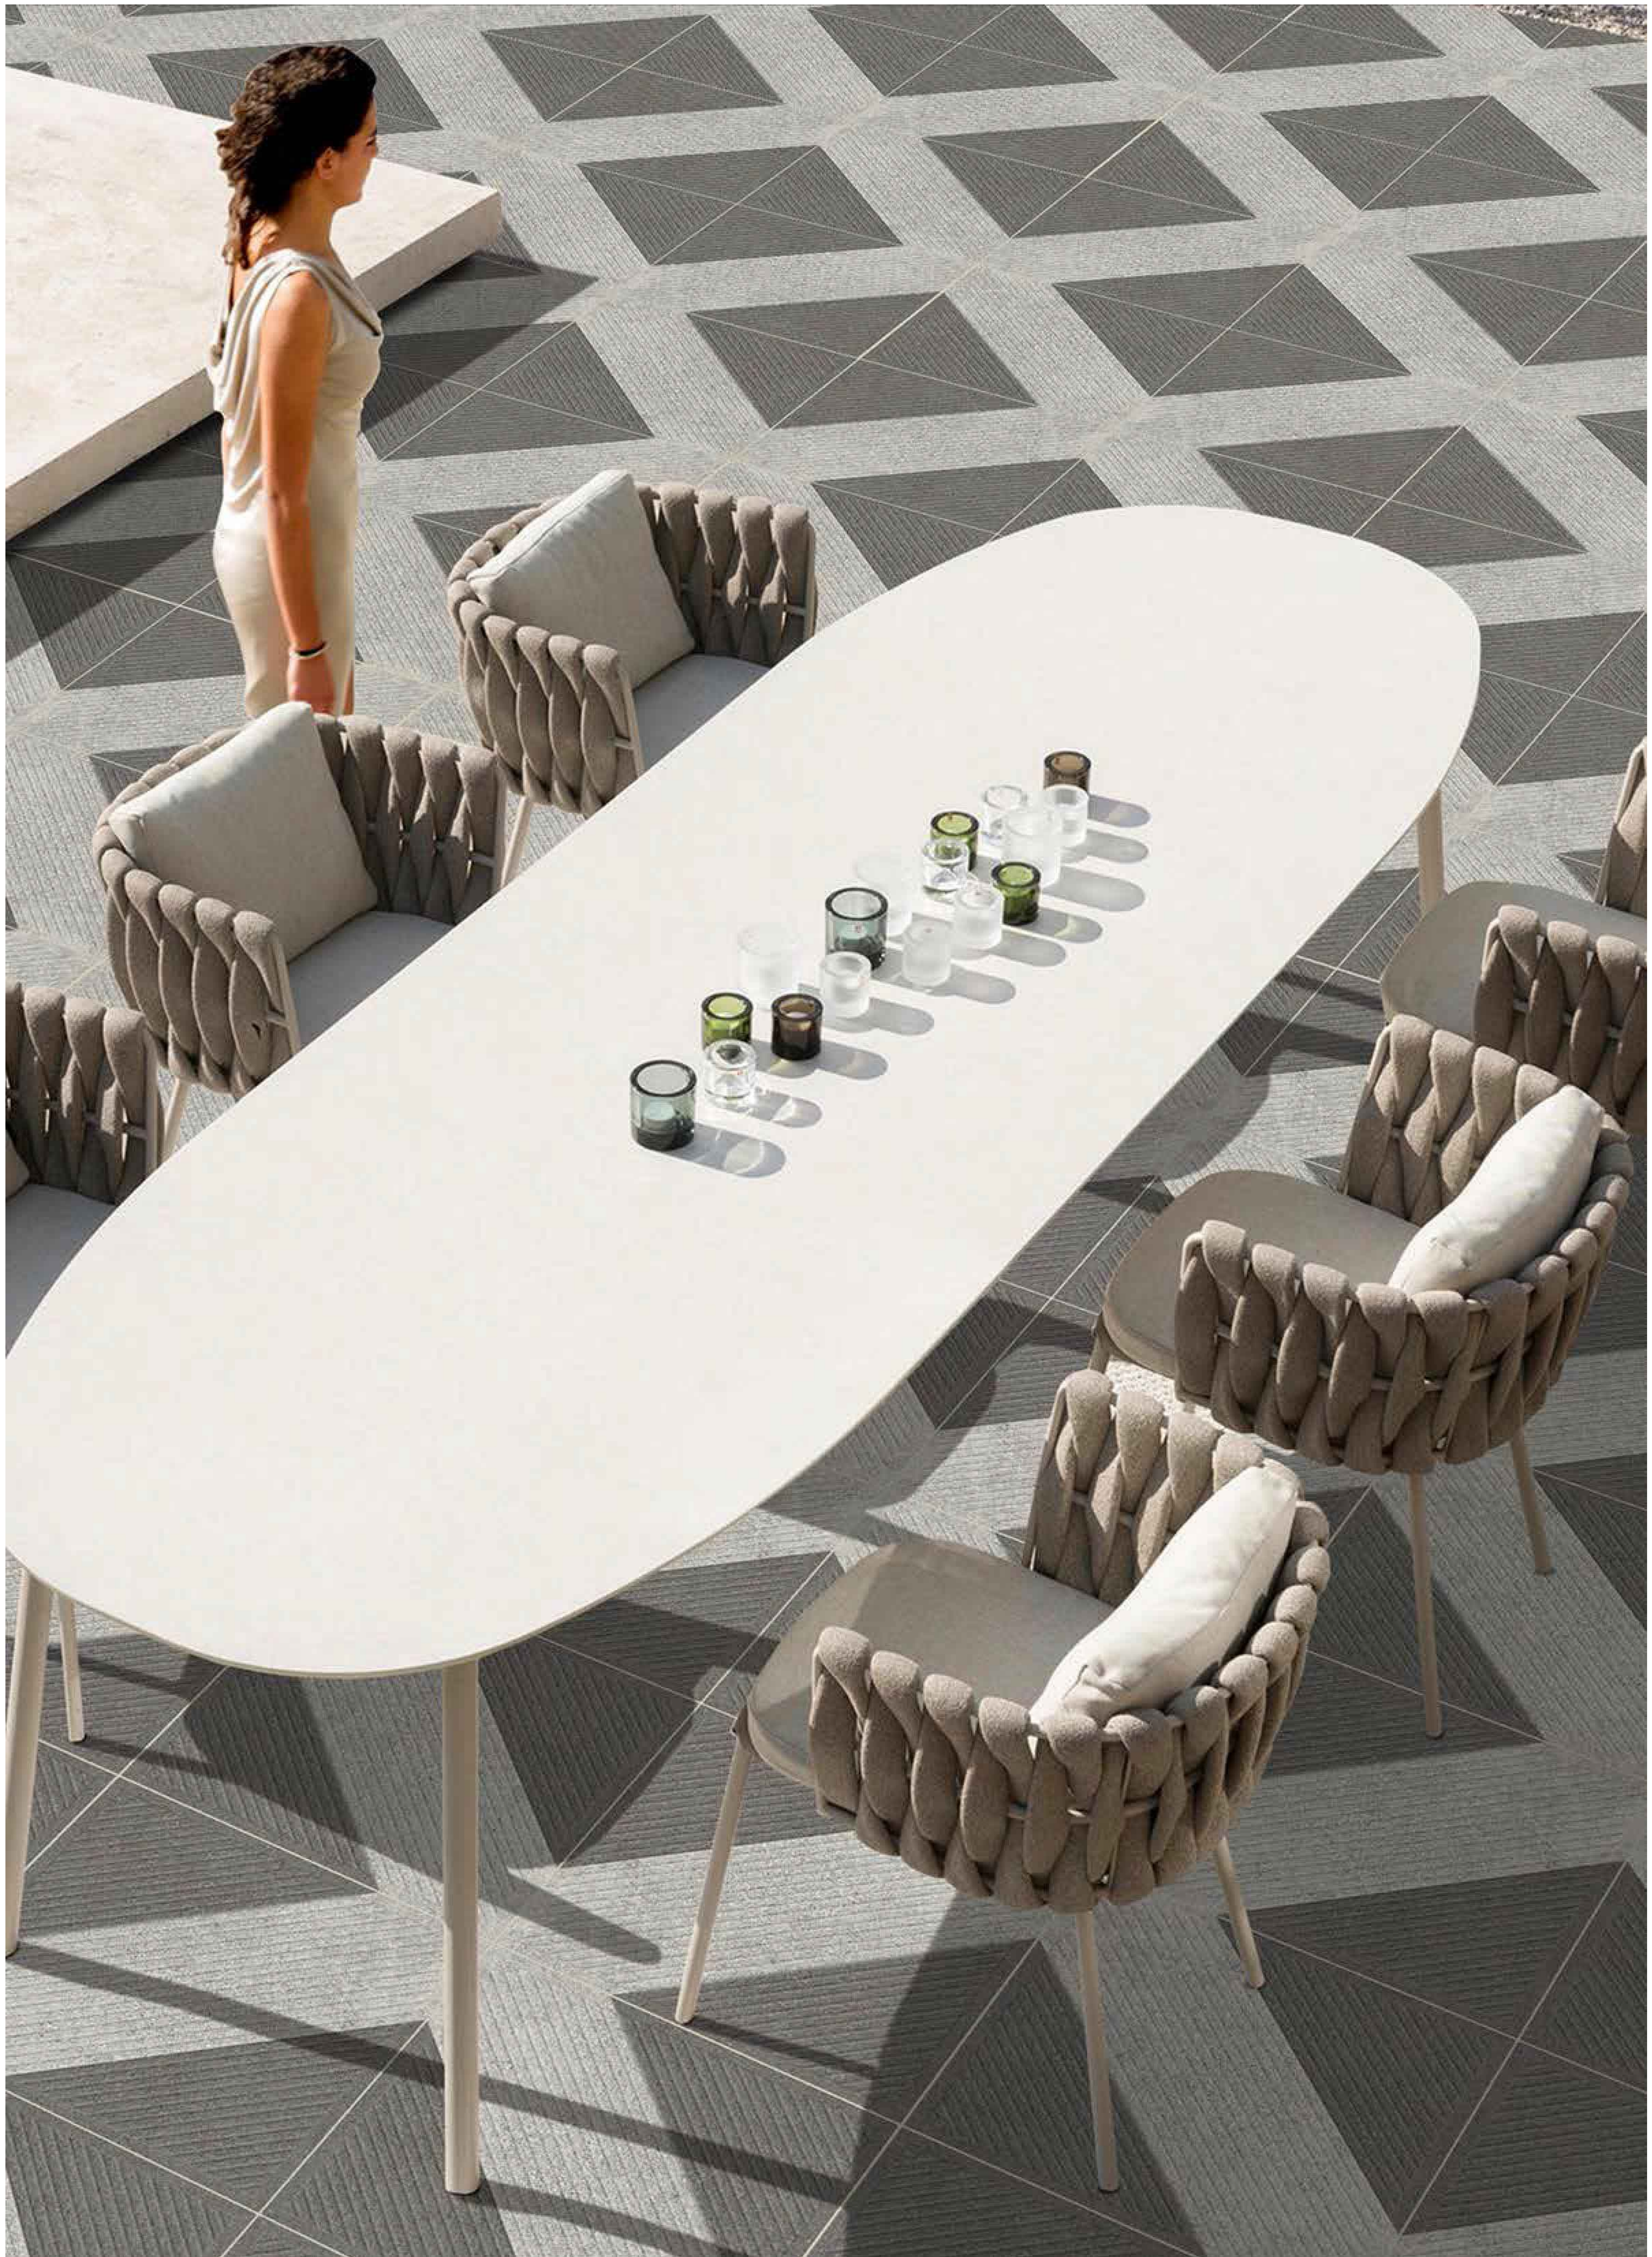

400x400 OUTDOOR DIGITAL PARKING TILES

ULTRAEDGE
CERAMIC

5055

5056

5057

5058

OUTDOOR DIGITAL PARKING TILES

400x400 OUTDOOR DIGITAL PARKING TILES