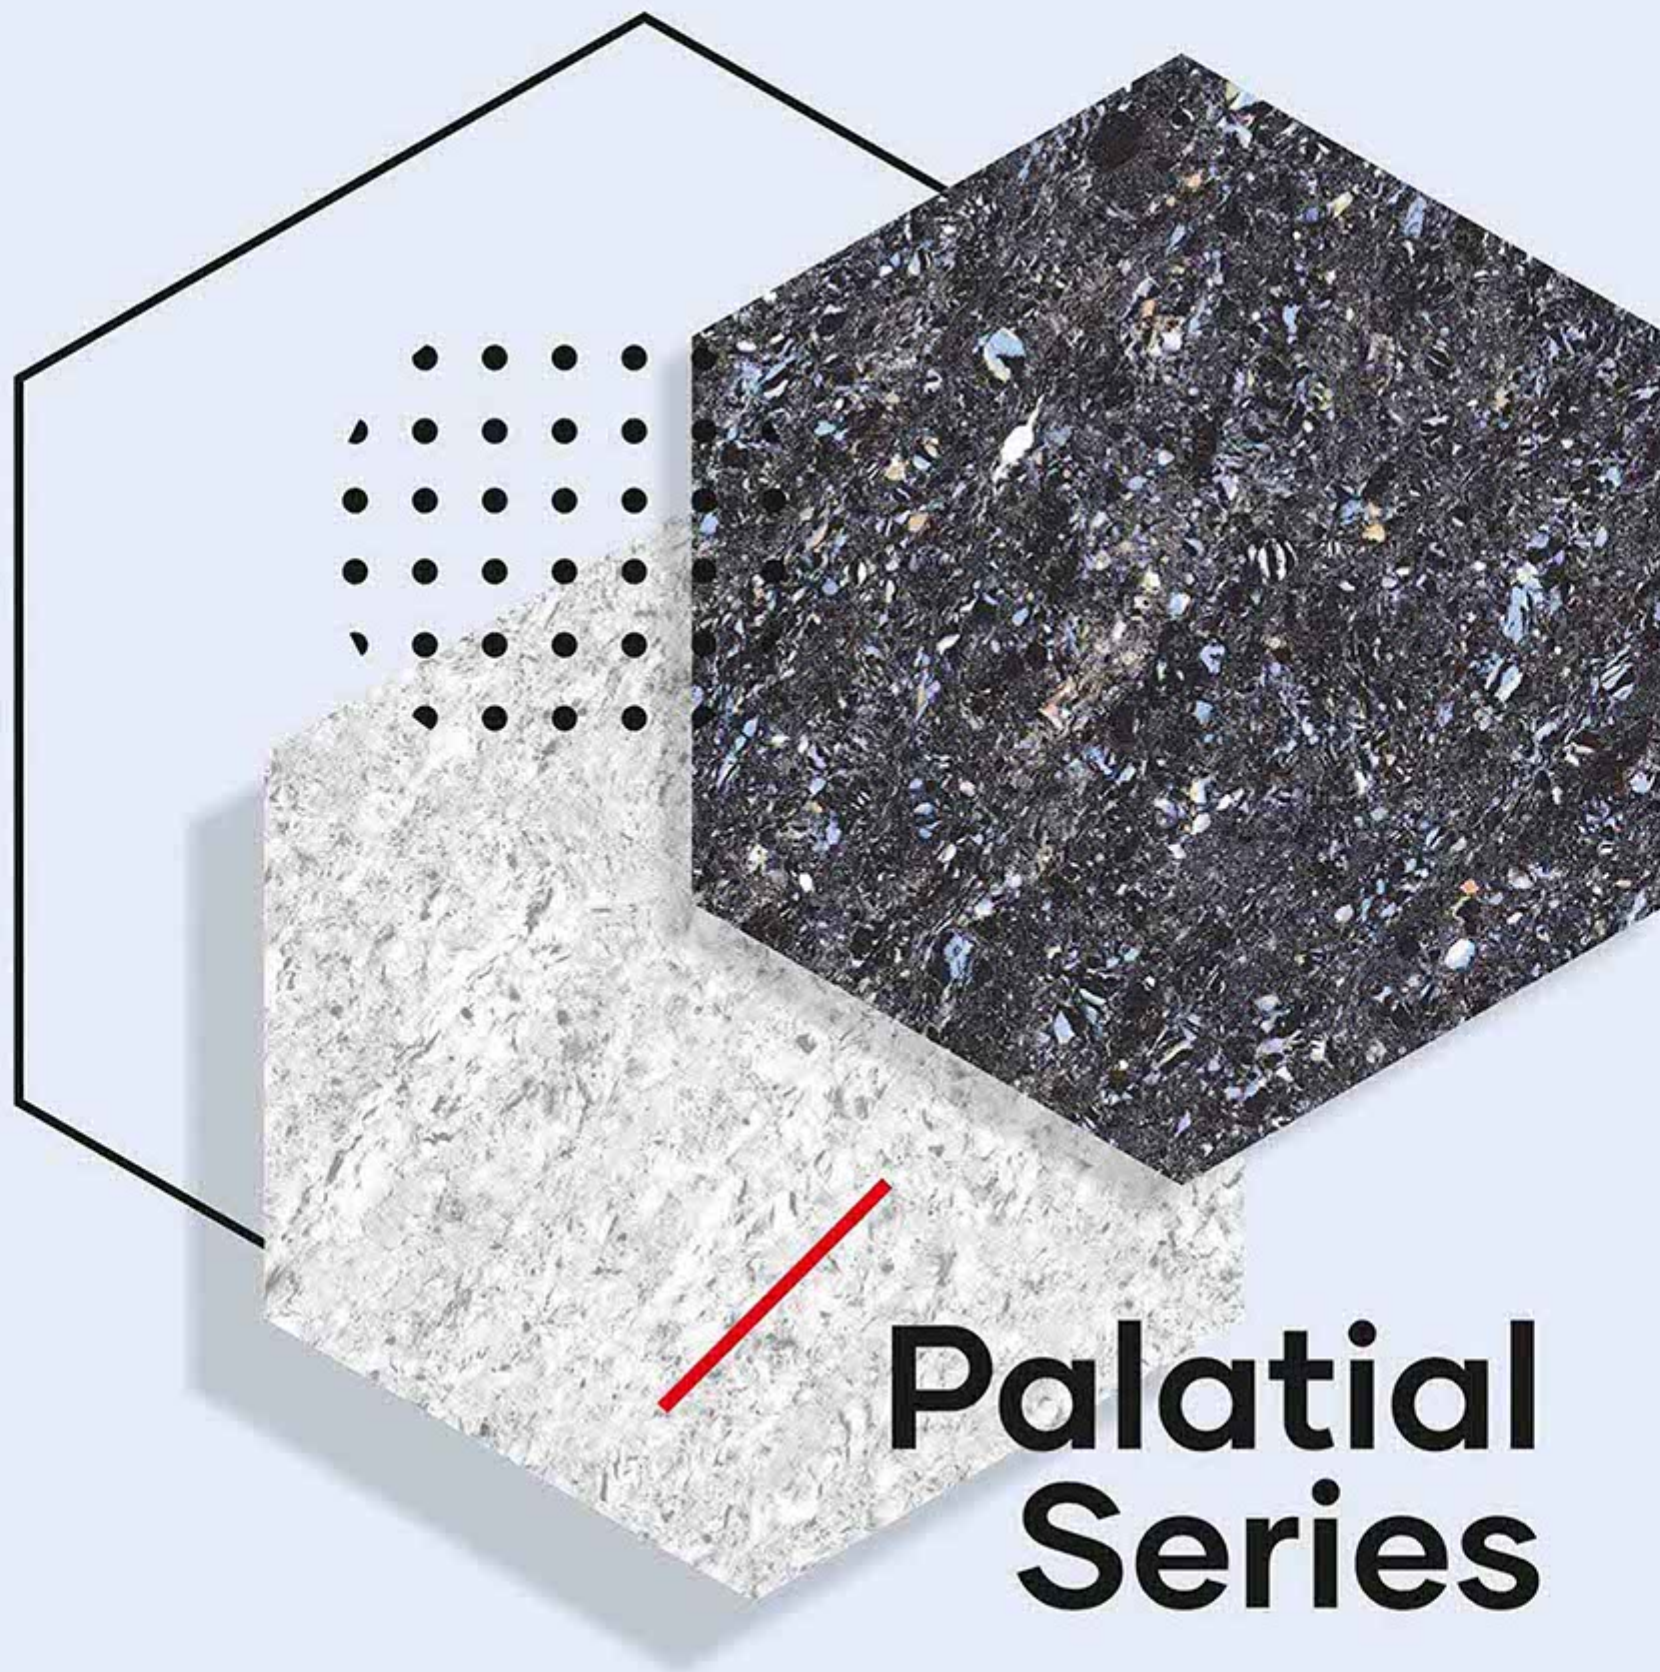

ULTRAEDGE

CERAMIC

DOUBLE CHARGE

VITRIFIED TILES

6 0 0 x 6 0 0 m m