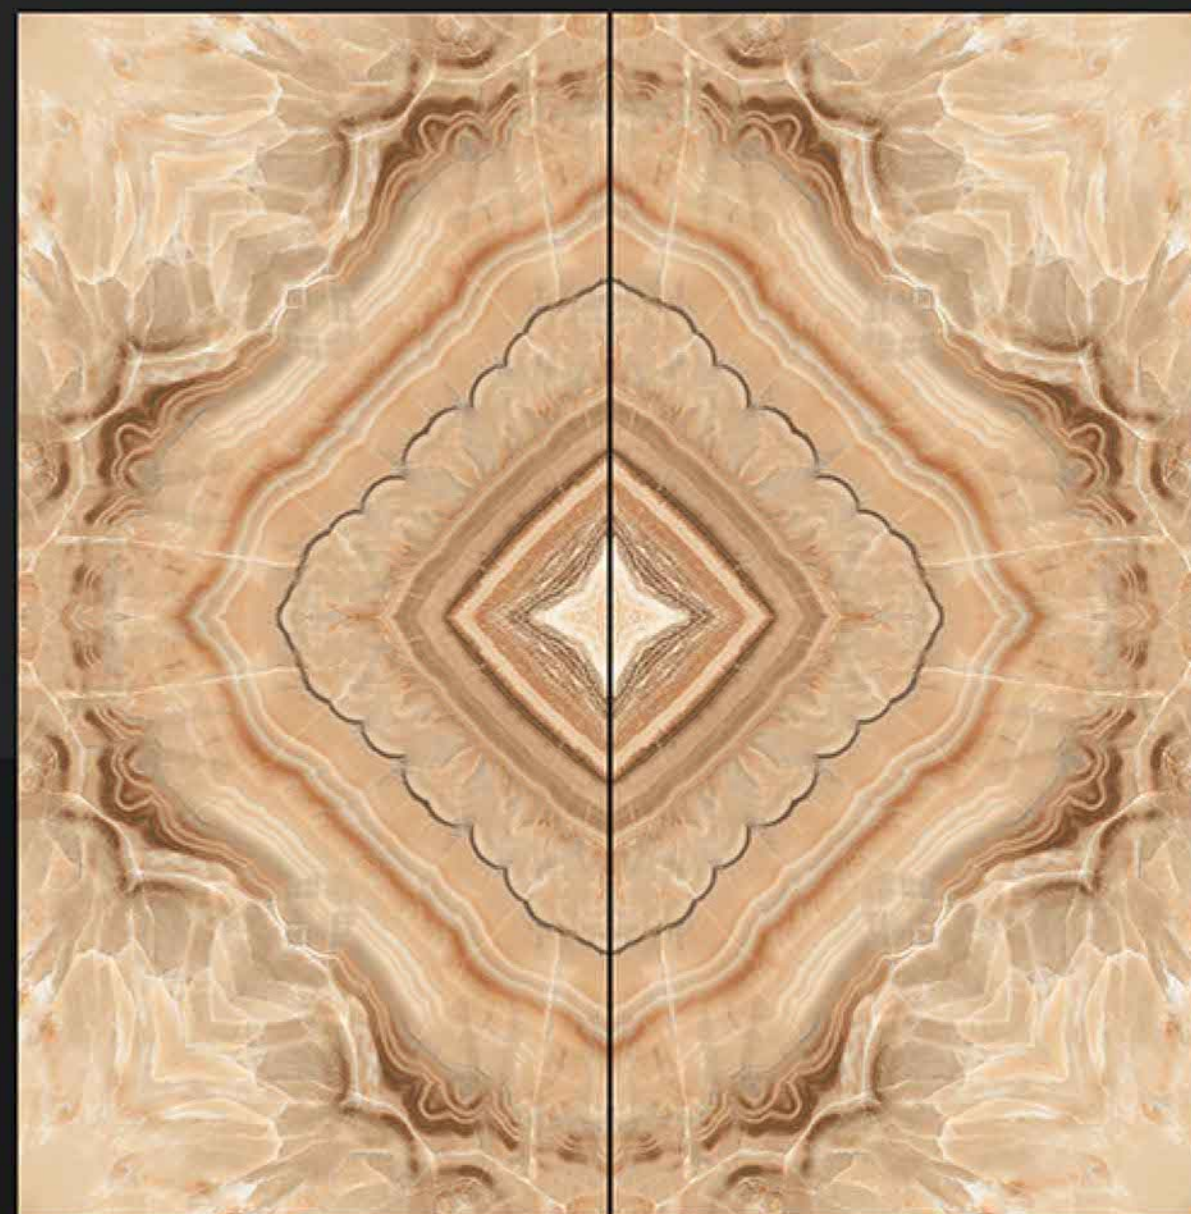

ULTRAEDGE
CERAMIC

PRIME CLOUDY BROWN

600x1200 MM

**FINISH
GLOSSY**