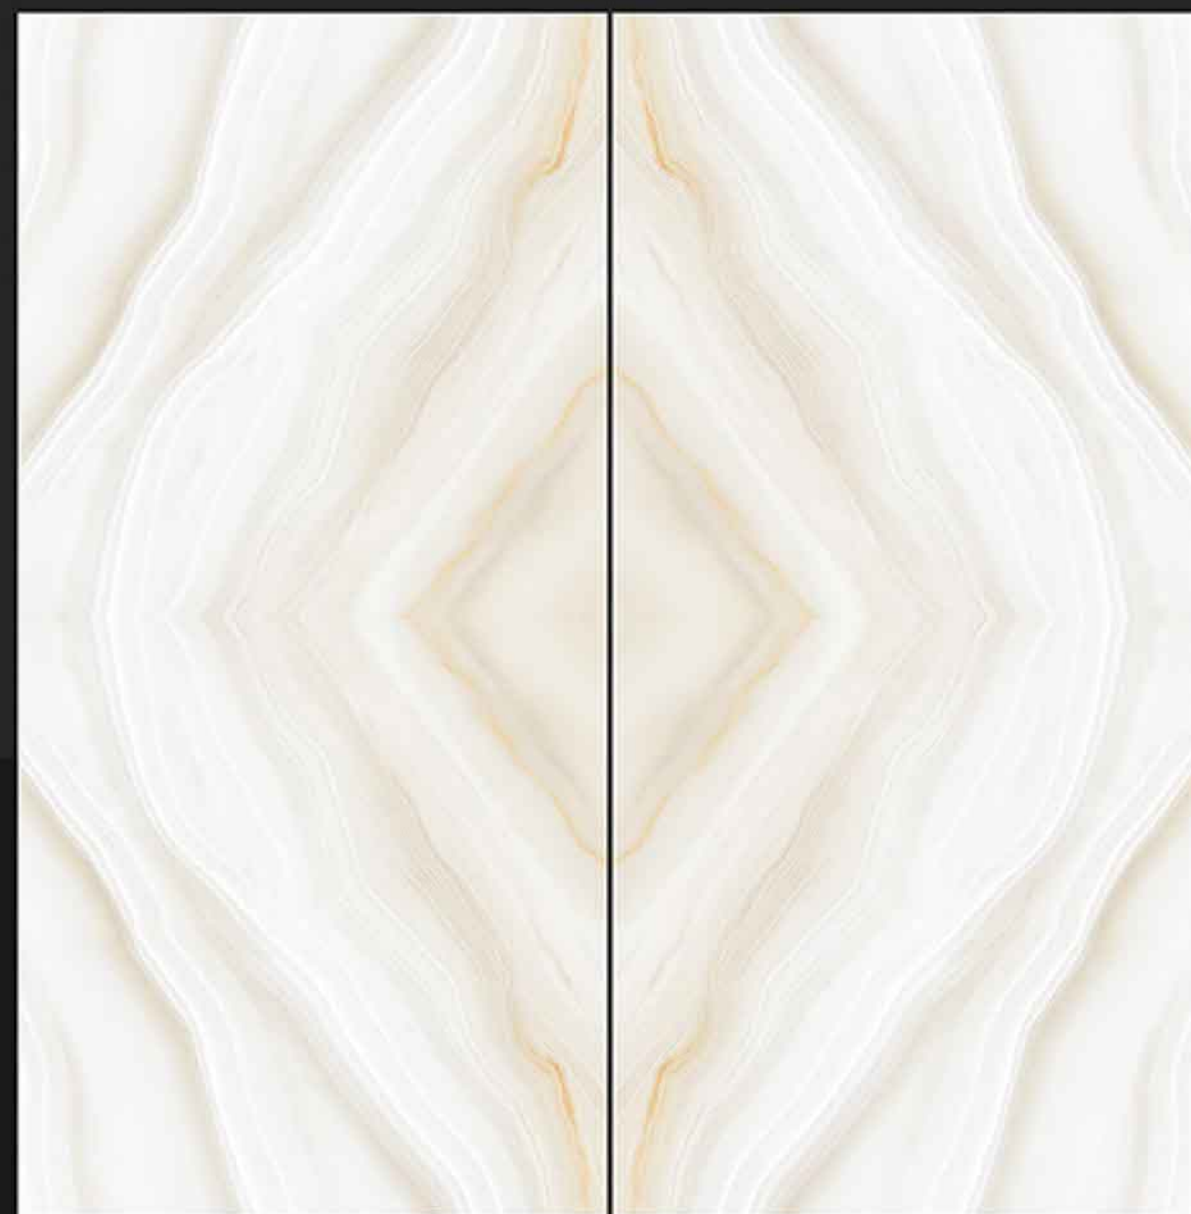

## AGATHE GLOD

600x1200 MM

FINISH  
GLOSSY

**ULTRAEDGE**  
CERAMIC