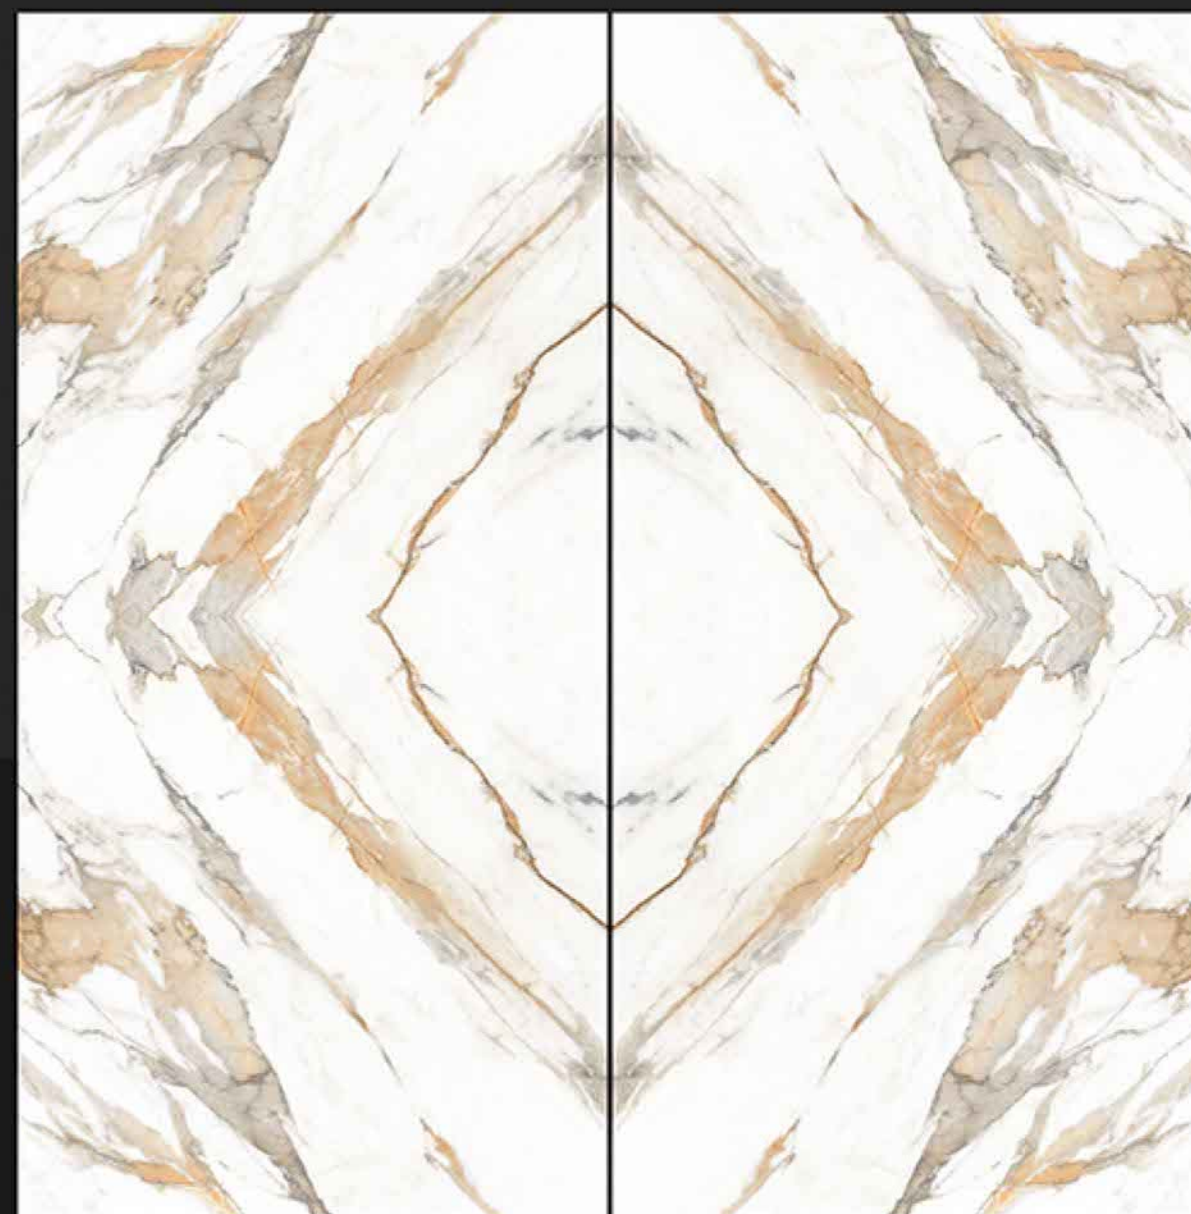

CLYRIS BROWN

600x1200 MM

**FINISH
GLOSSY**