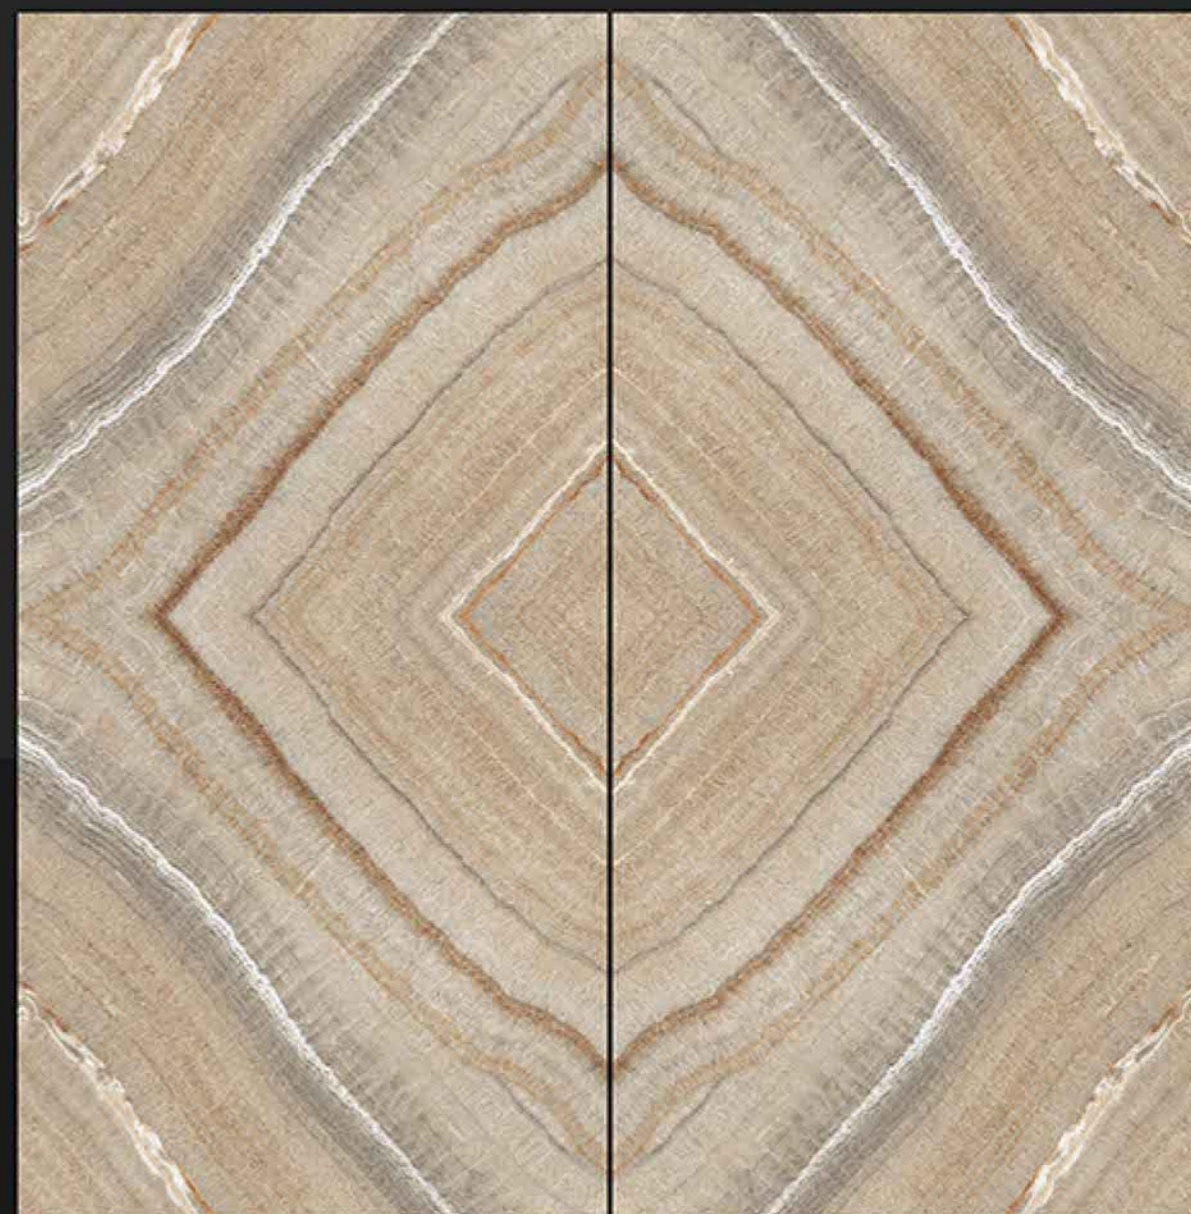

ULTRAEDGE
CERAMIC

WILIYAM NATURAL

600x1200 MM

FINISH
GLOSSY