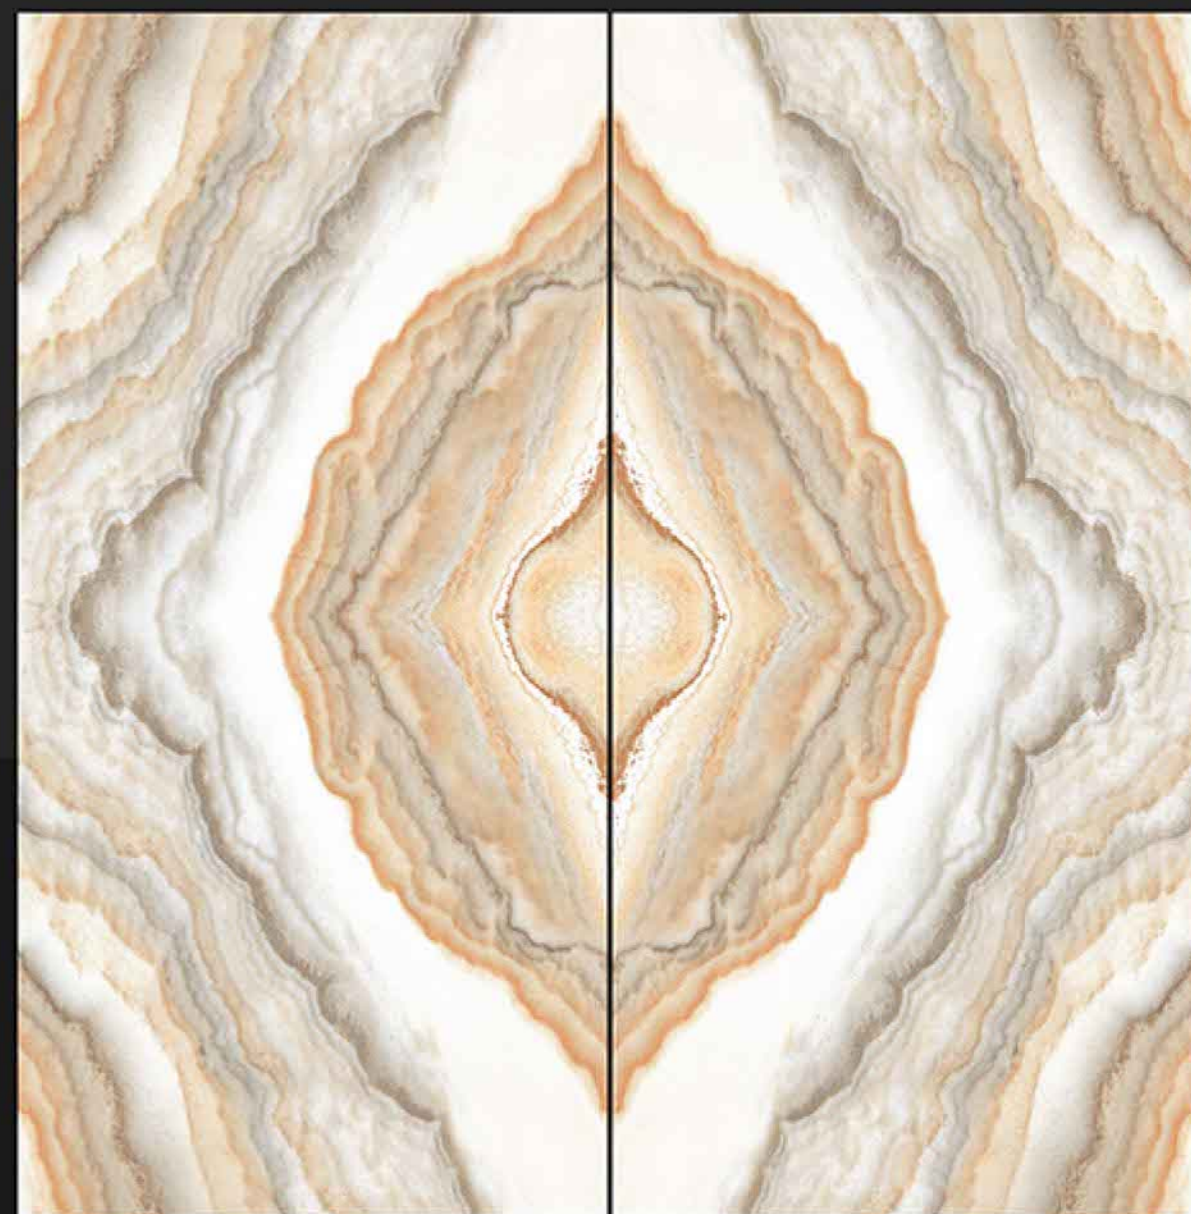

OCEAN MOON

600x1200 MM

FINISH
GLOSSY