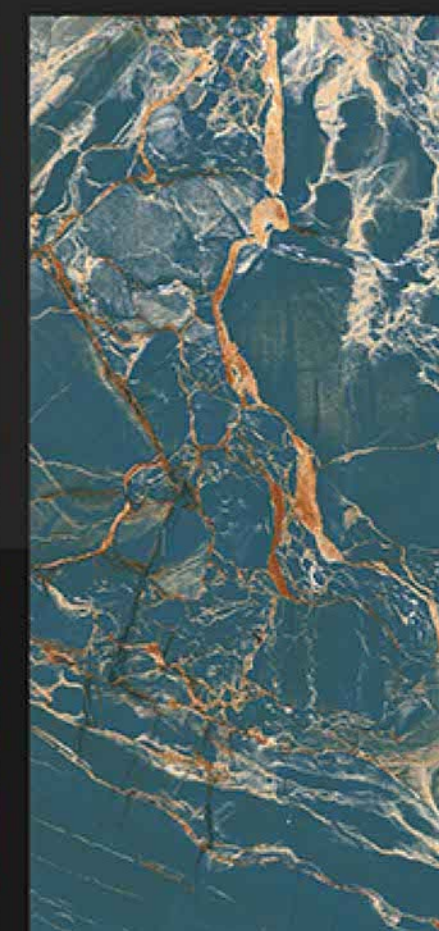

ULTRAEDGE
CERAMIC

TORONTO AQUA

600x1200 MM

**FINISH
TL HIGH GLOSSY**