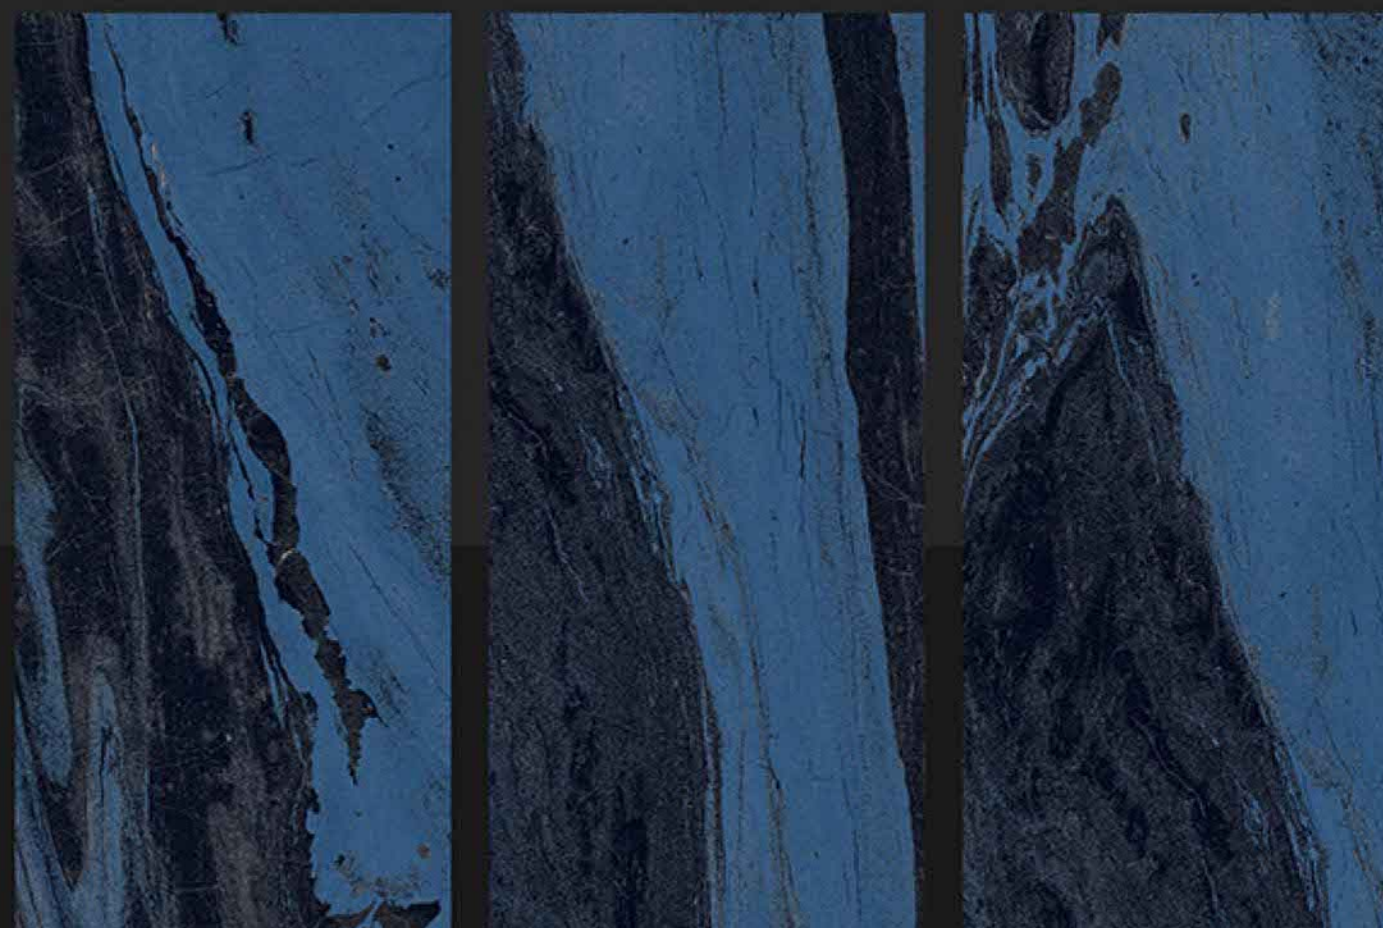

ULTRAEDGE
CERAMIC

DORATO BLUE

600x1200 MM

FINISH
TL HIGH GLOSSY