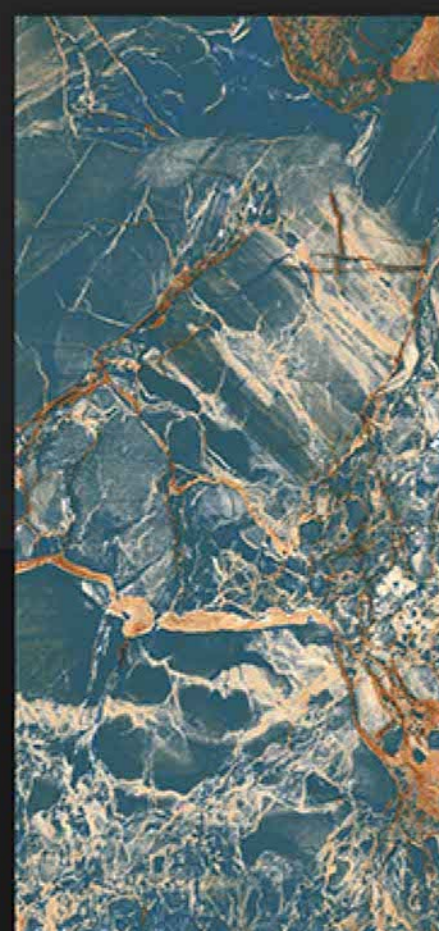

ULTRAEDGE
CERAMIC

TORONTO AQUA

600x1200 MM

**FINISH
TL HIGH GLOSSY**