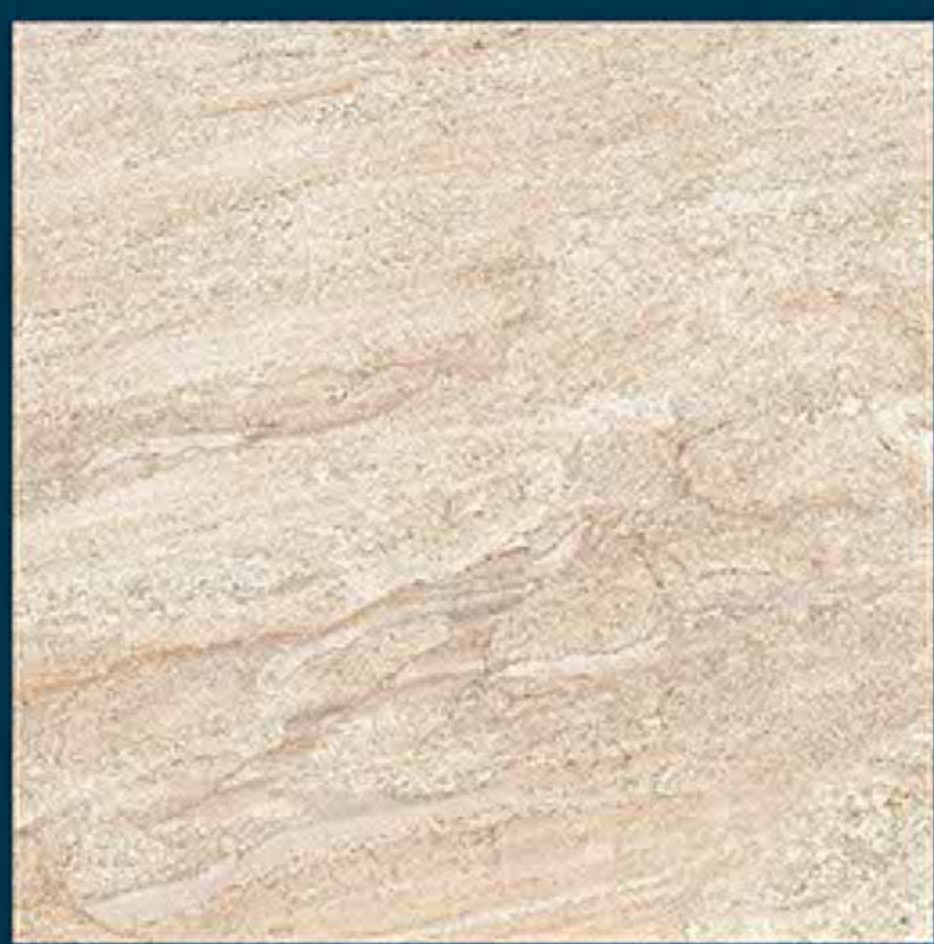

**DYNO GOLD**

**ULTRAEDGE**  
CERAMIC

**SEMI  
VITRIFIED  
TILES**

**600X600MM**

**GLOSSY  
FINISH**

**EARTH VARDE**

**ULTRAEDGE**  
CERAMIC

**SEMI  
VITRIFIED  
TILES**