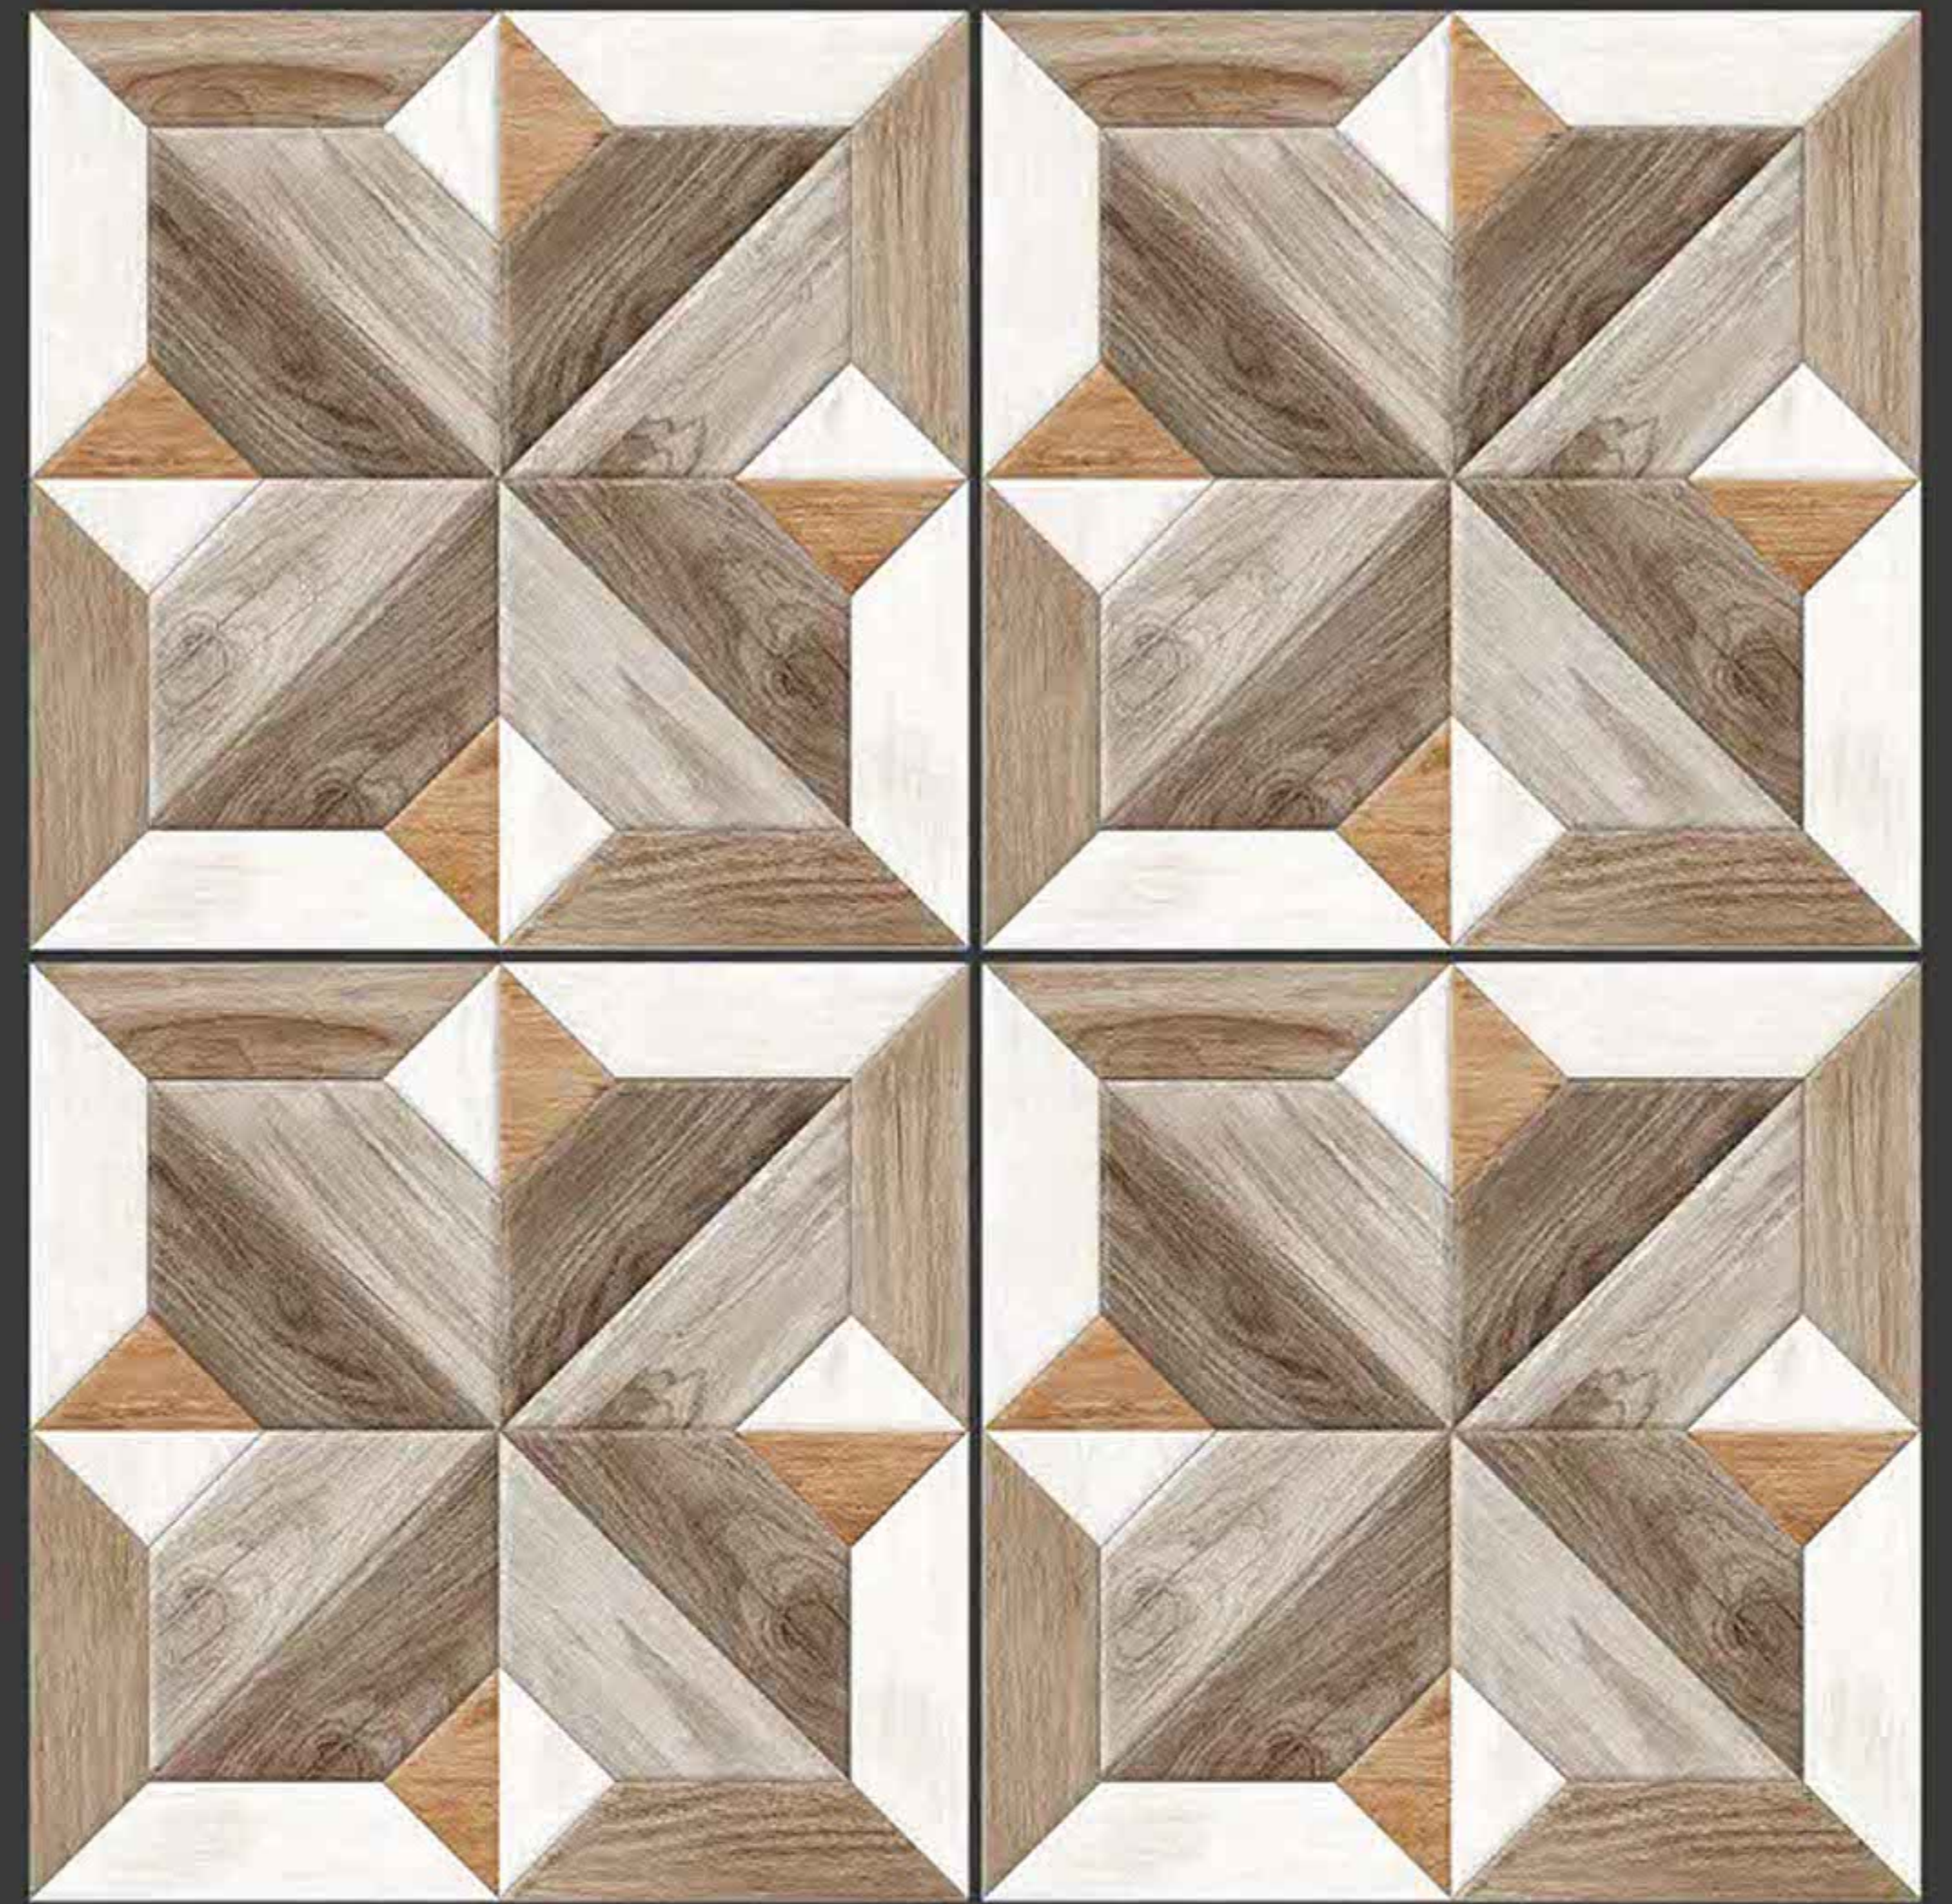

**SEMI VITRIFIED
TILES 600X600MM**

- Floor Tiles
- Multiple Application
- Eco Friendly
- Zero Maintenance