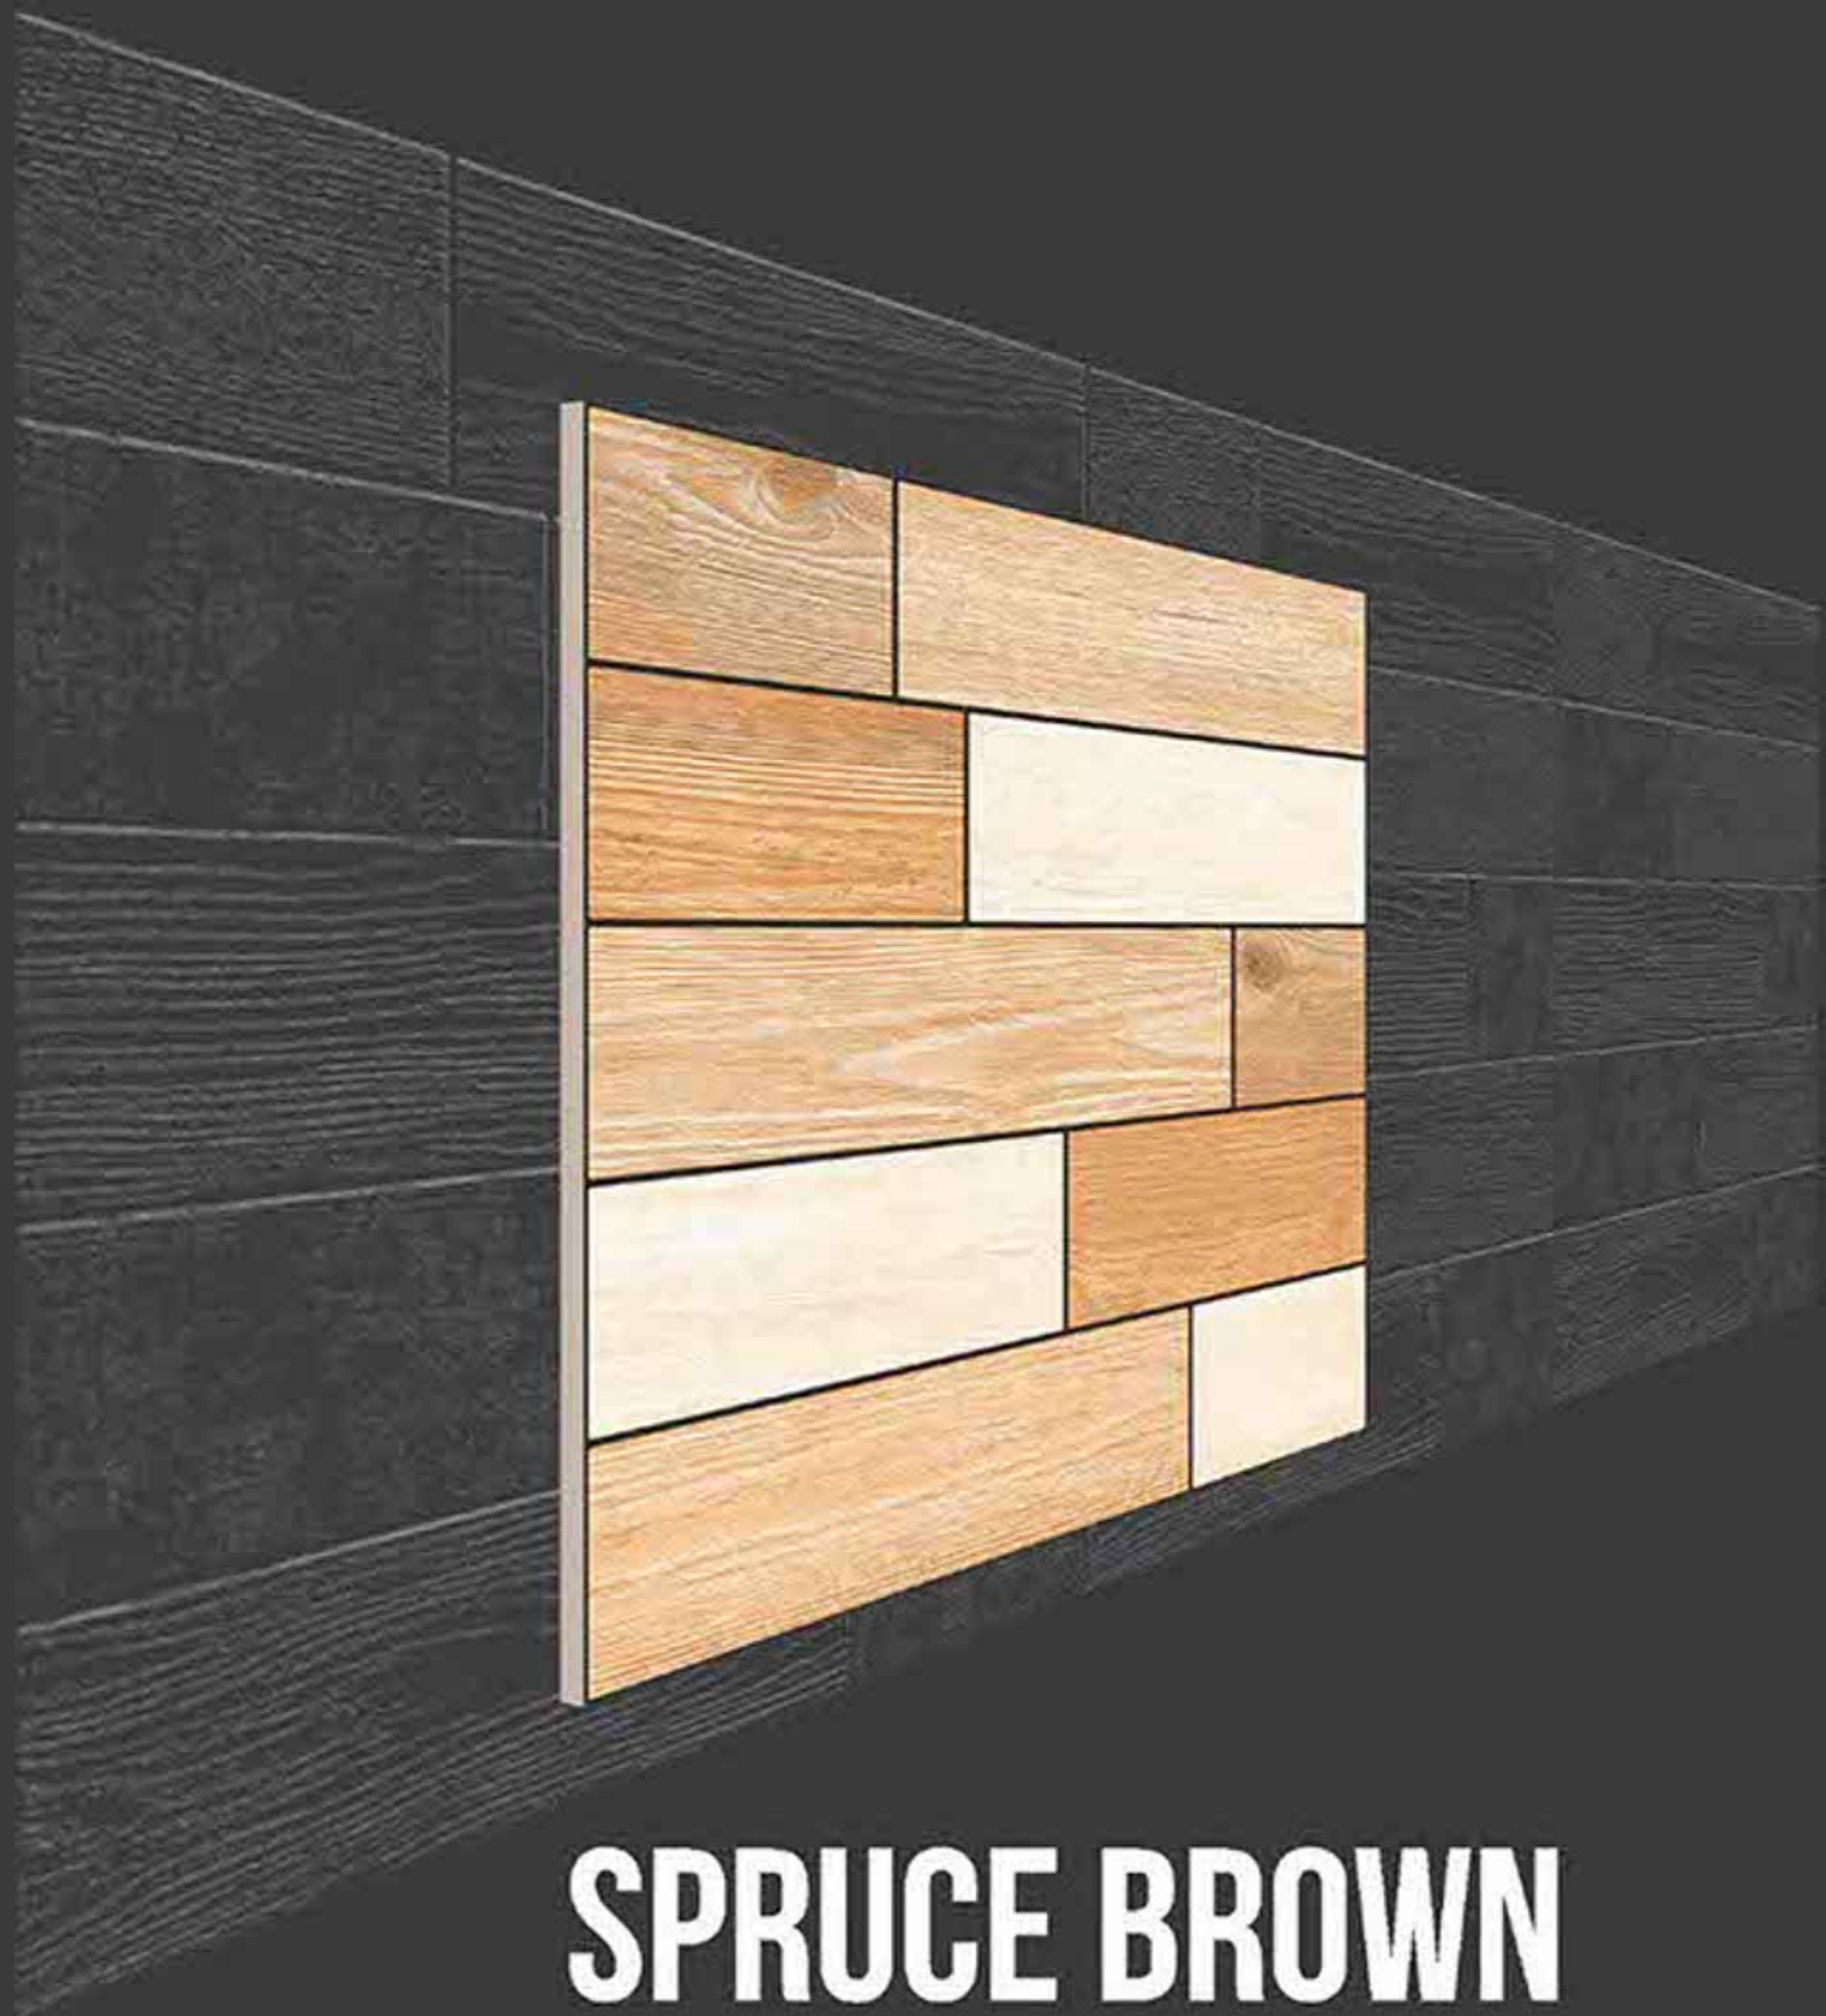

RUSTIC SERIES

REALWOOD PINE

**SEMI VITRIFIED
TILES 600X600MM**

-  Floor Tiles
-  Multiple Application
-  Eco Friendly
-  Zero Maintenance

ROLLI WOOD

RUSTIC SERIES

**SEMI VITRIFIED
TILES 600X600MM**

-  Floor Tiles
-  Multiple Application
-  Eco Friendly
-  Zero Maintenance