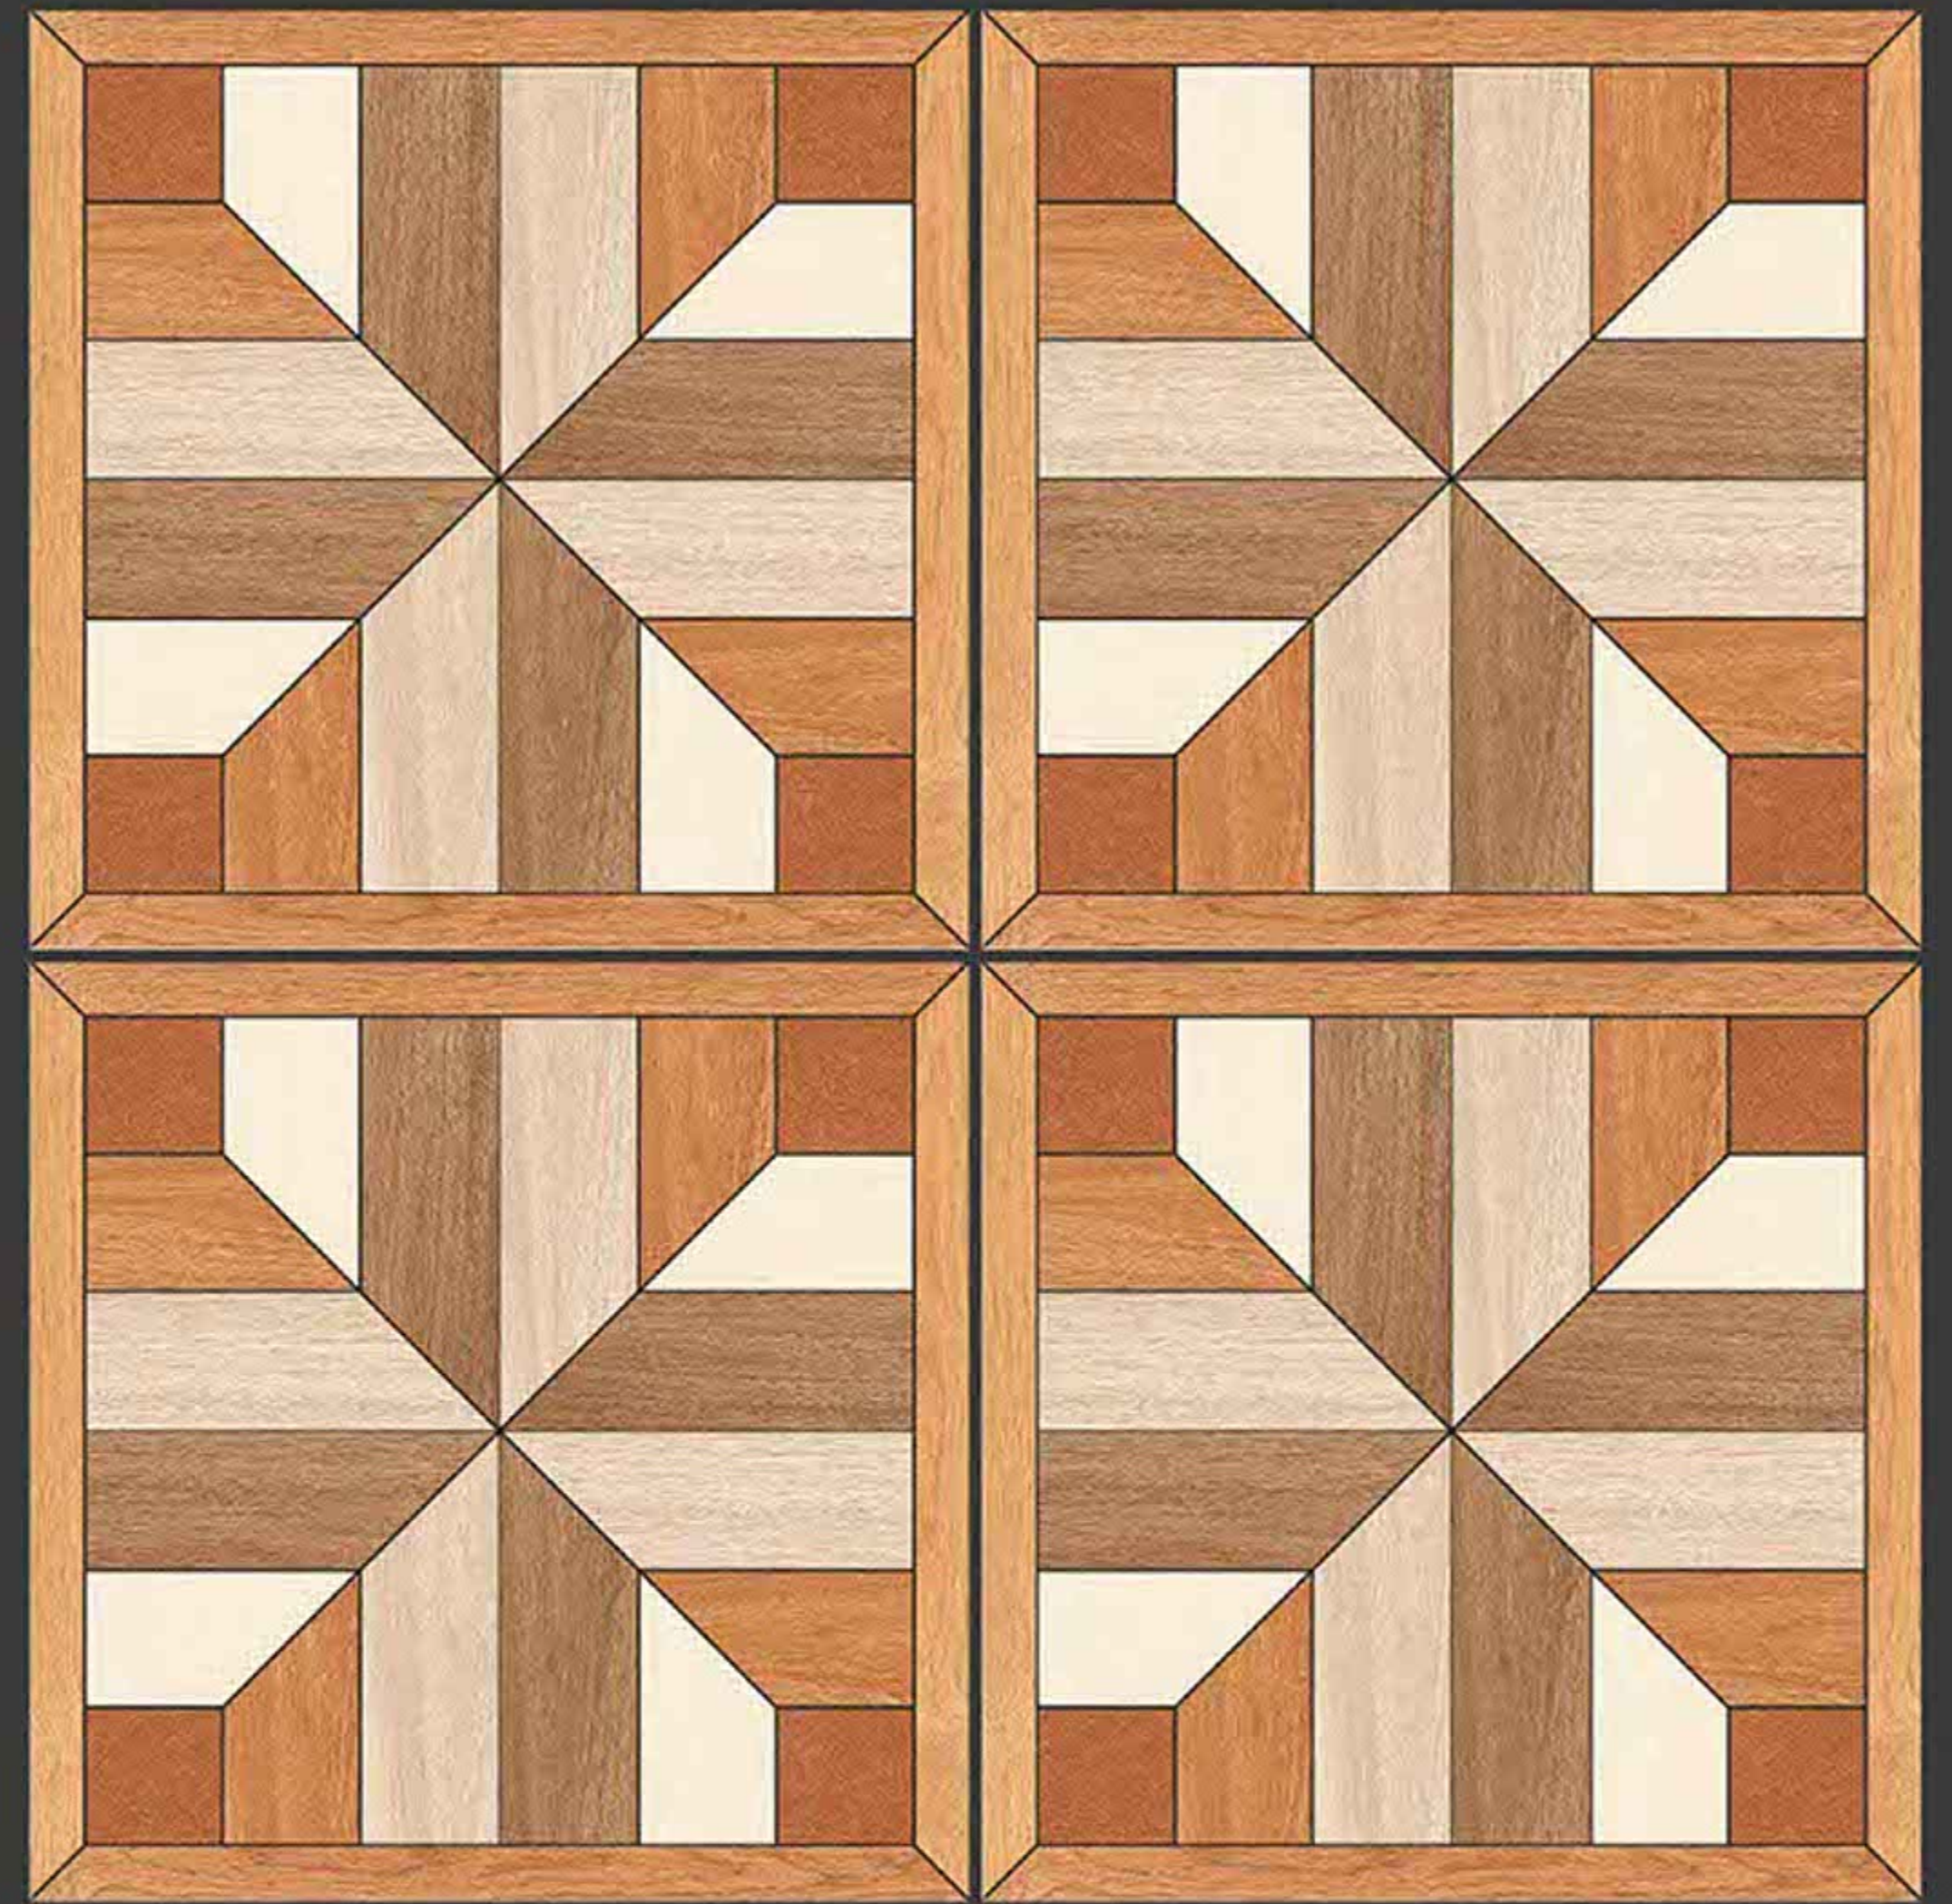

PROZON VECTOR

RUSTIC SERIES

**SEMI VITRIFIED
TILES 600X600MM**

-  Floor Tiles
-  Multiple Application
-  Eco Friendly
-  Zero Maintenance

PULPIS BROWN

RUSTIC SERIES

**SEMI VITRIFIED
TILES 600X600MM**

-  Floor Tiles
-  Multiple Application
-  Eco Friendly
-  Zero Maintenance