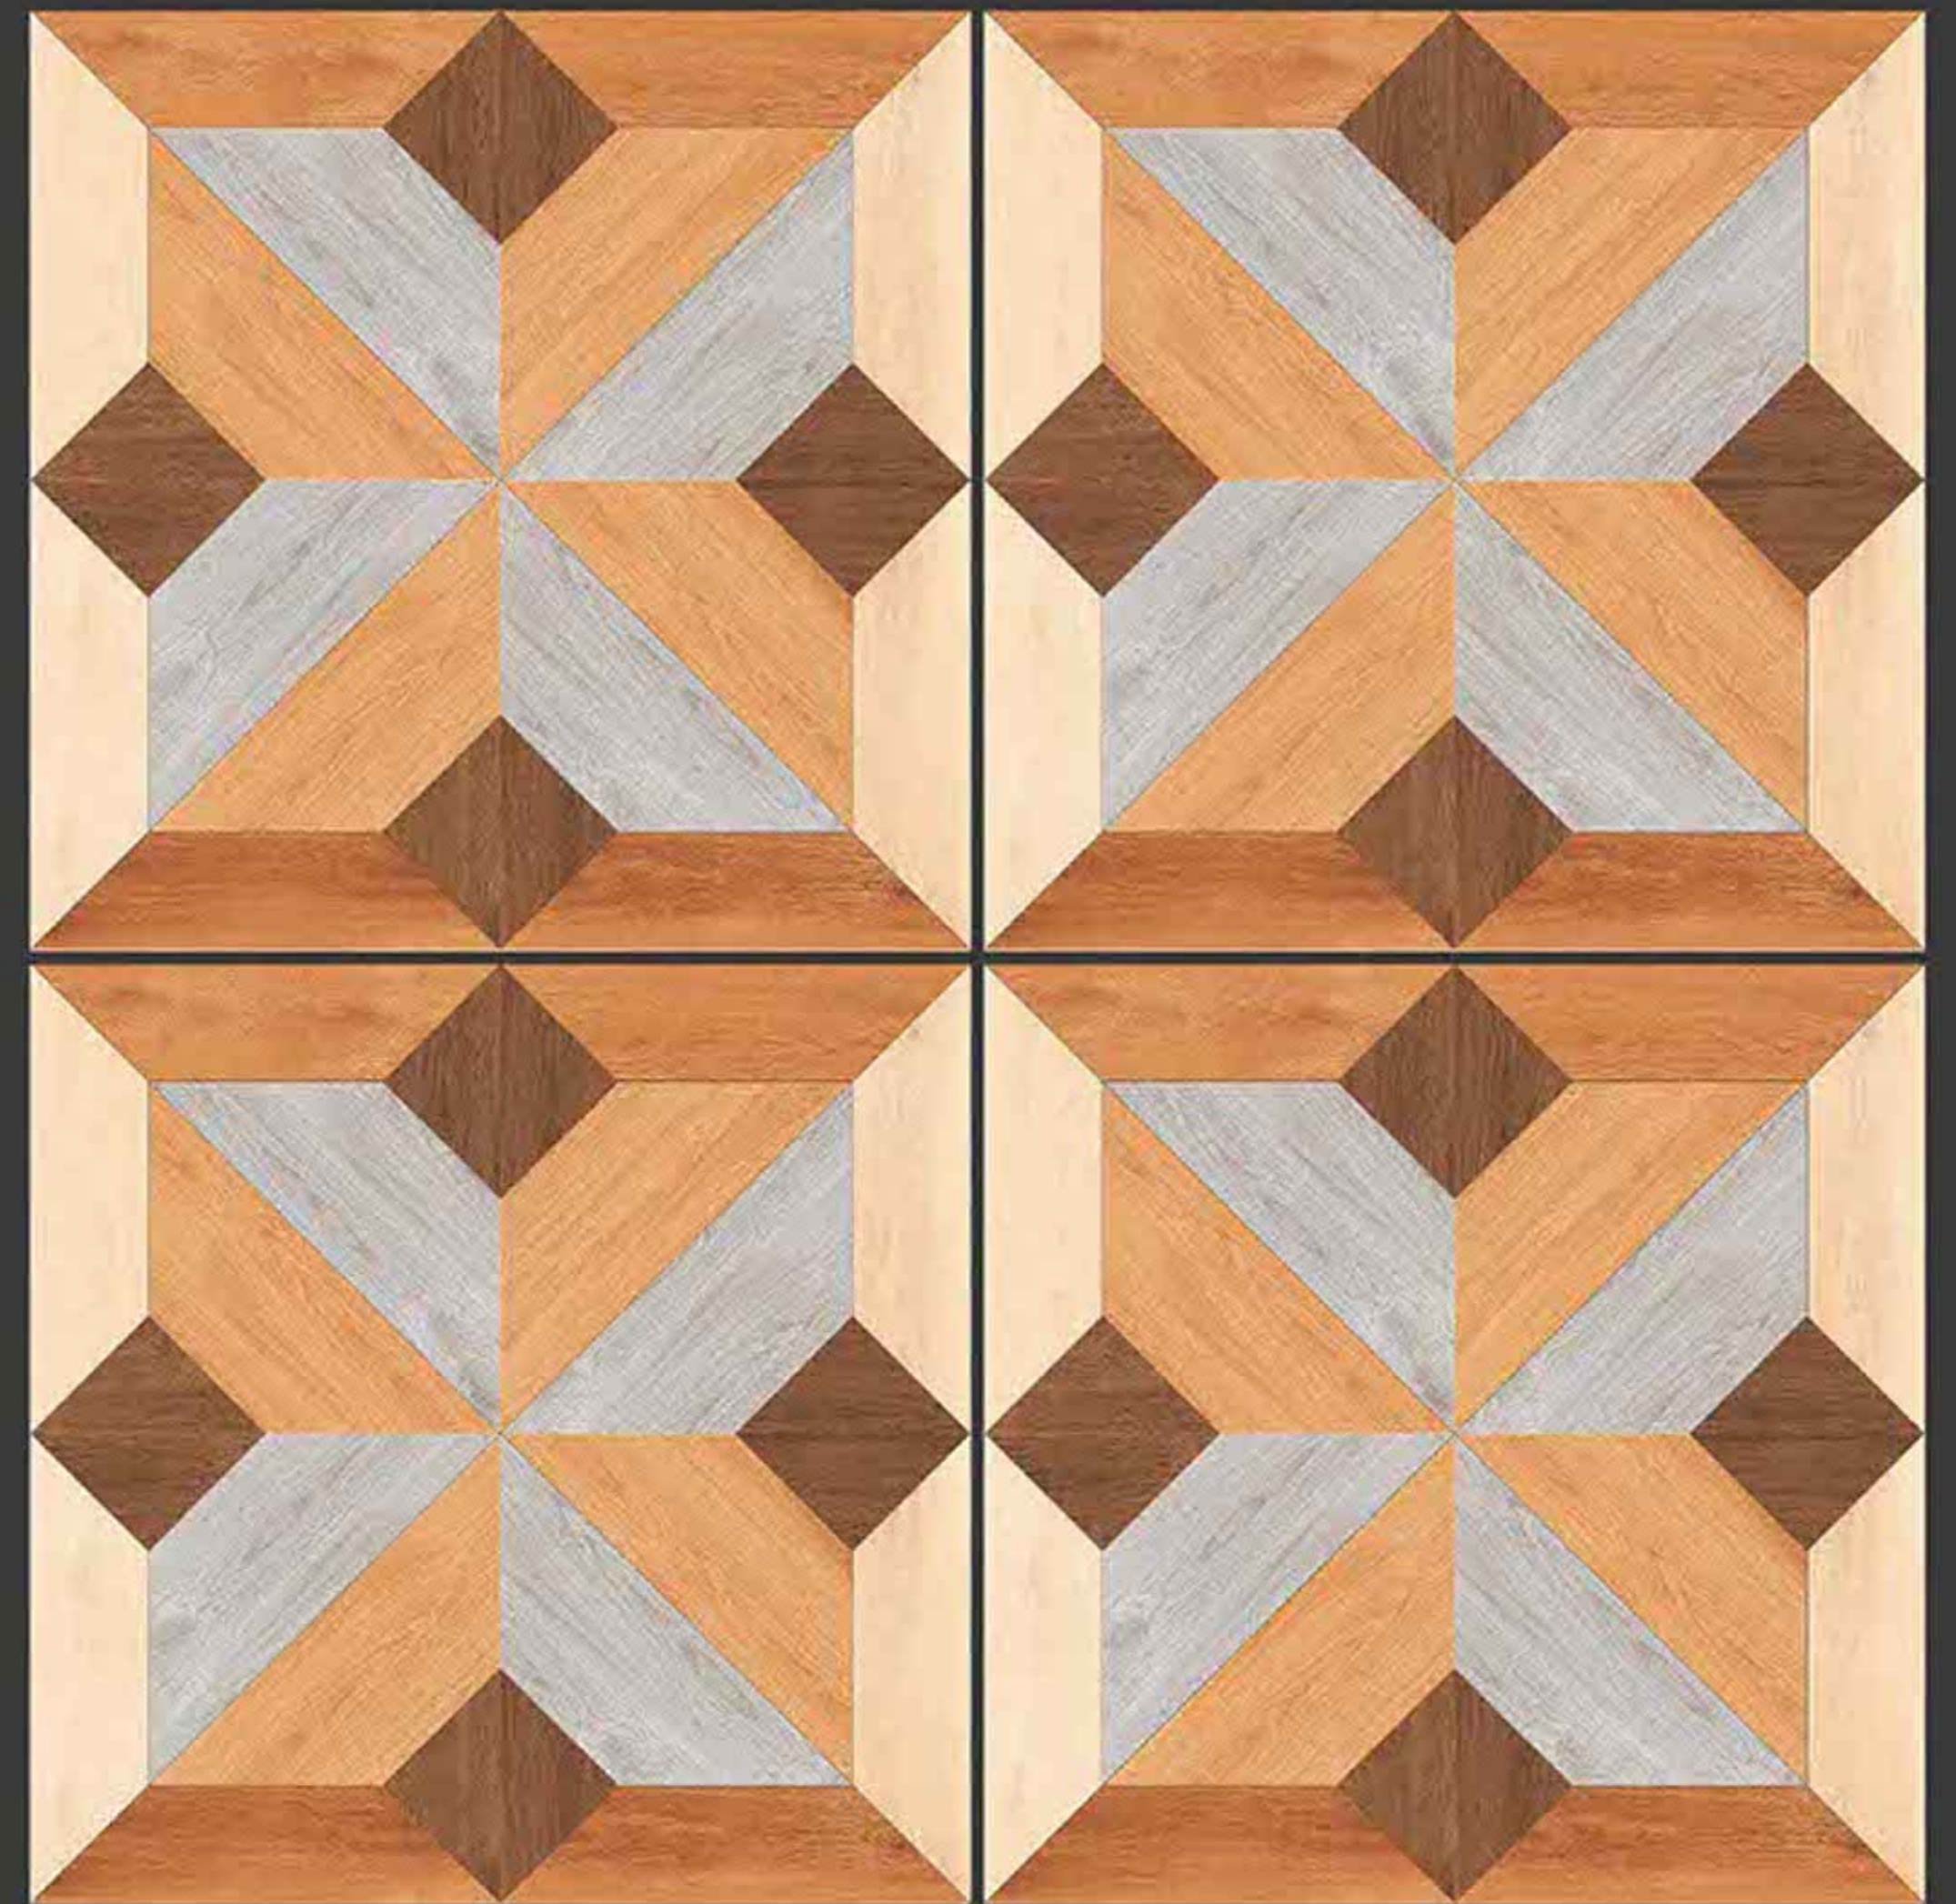

**SEMI VITRIFIED
TILES 600X600MM**