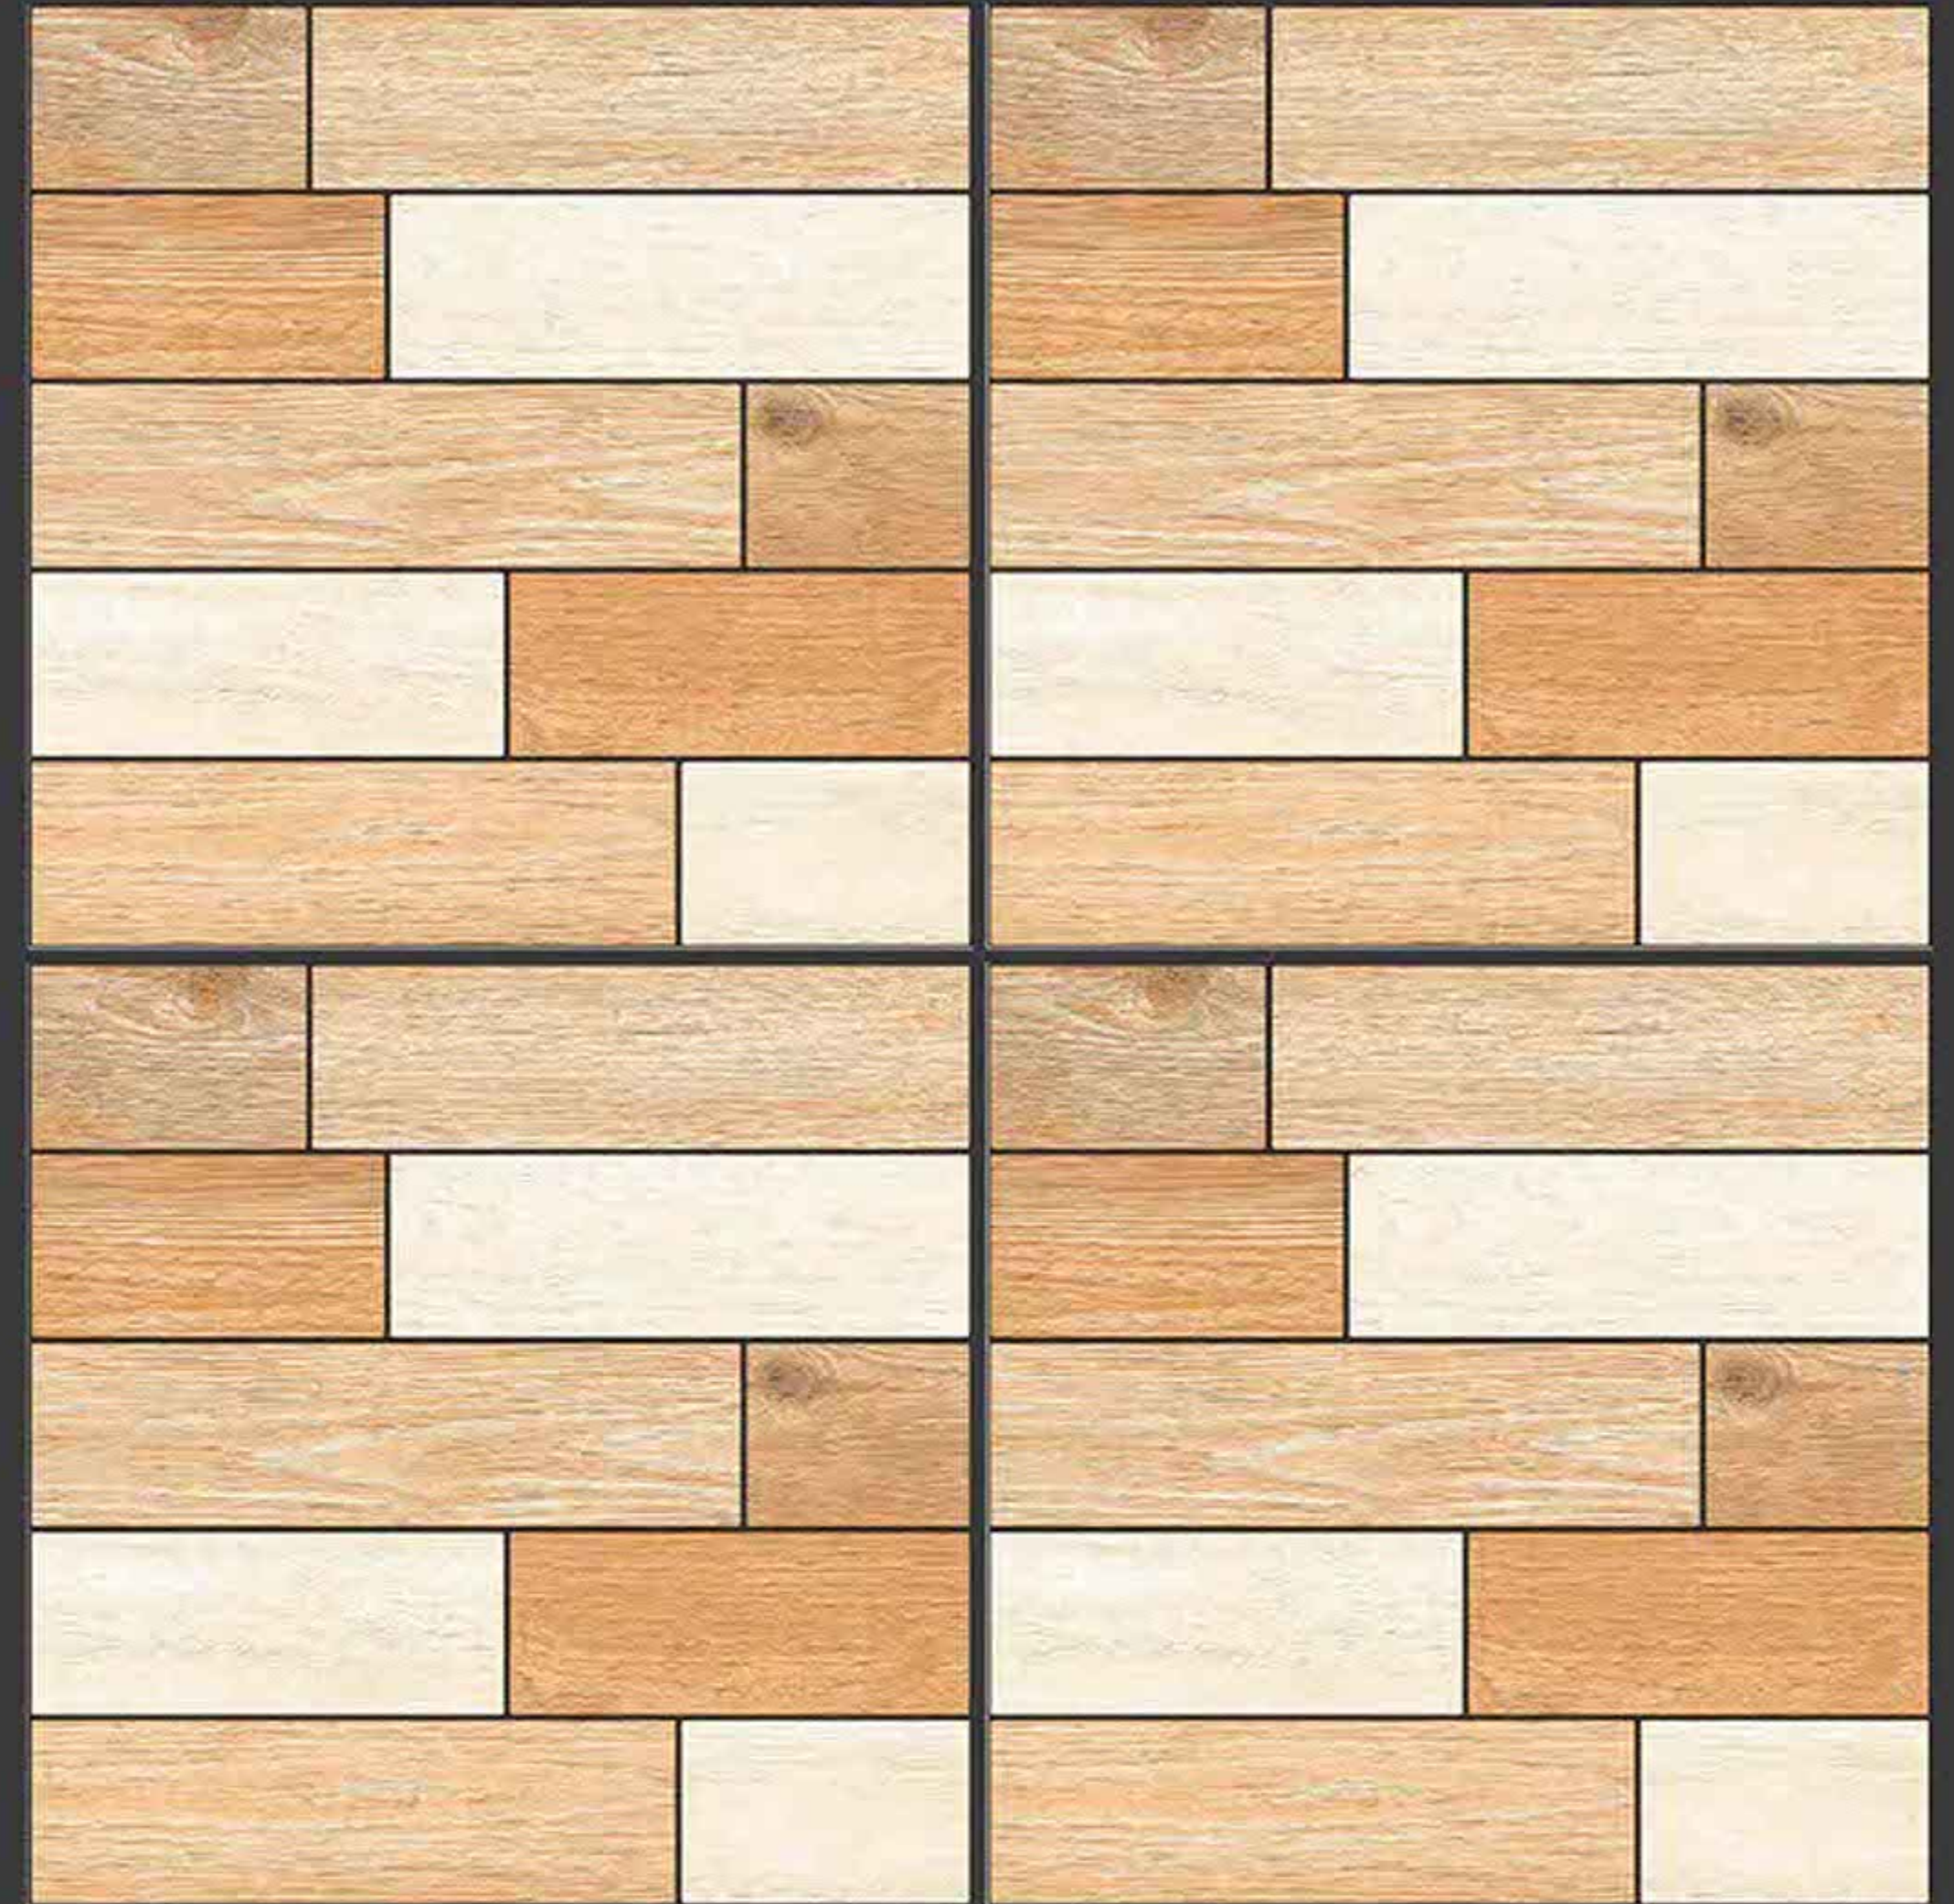

**SEMI VITRIFIED
TILES 600X600MM**

- Floor Tiles
- Multiple Application
- Eco Friendly
- Zero Maintenance