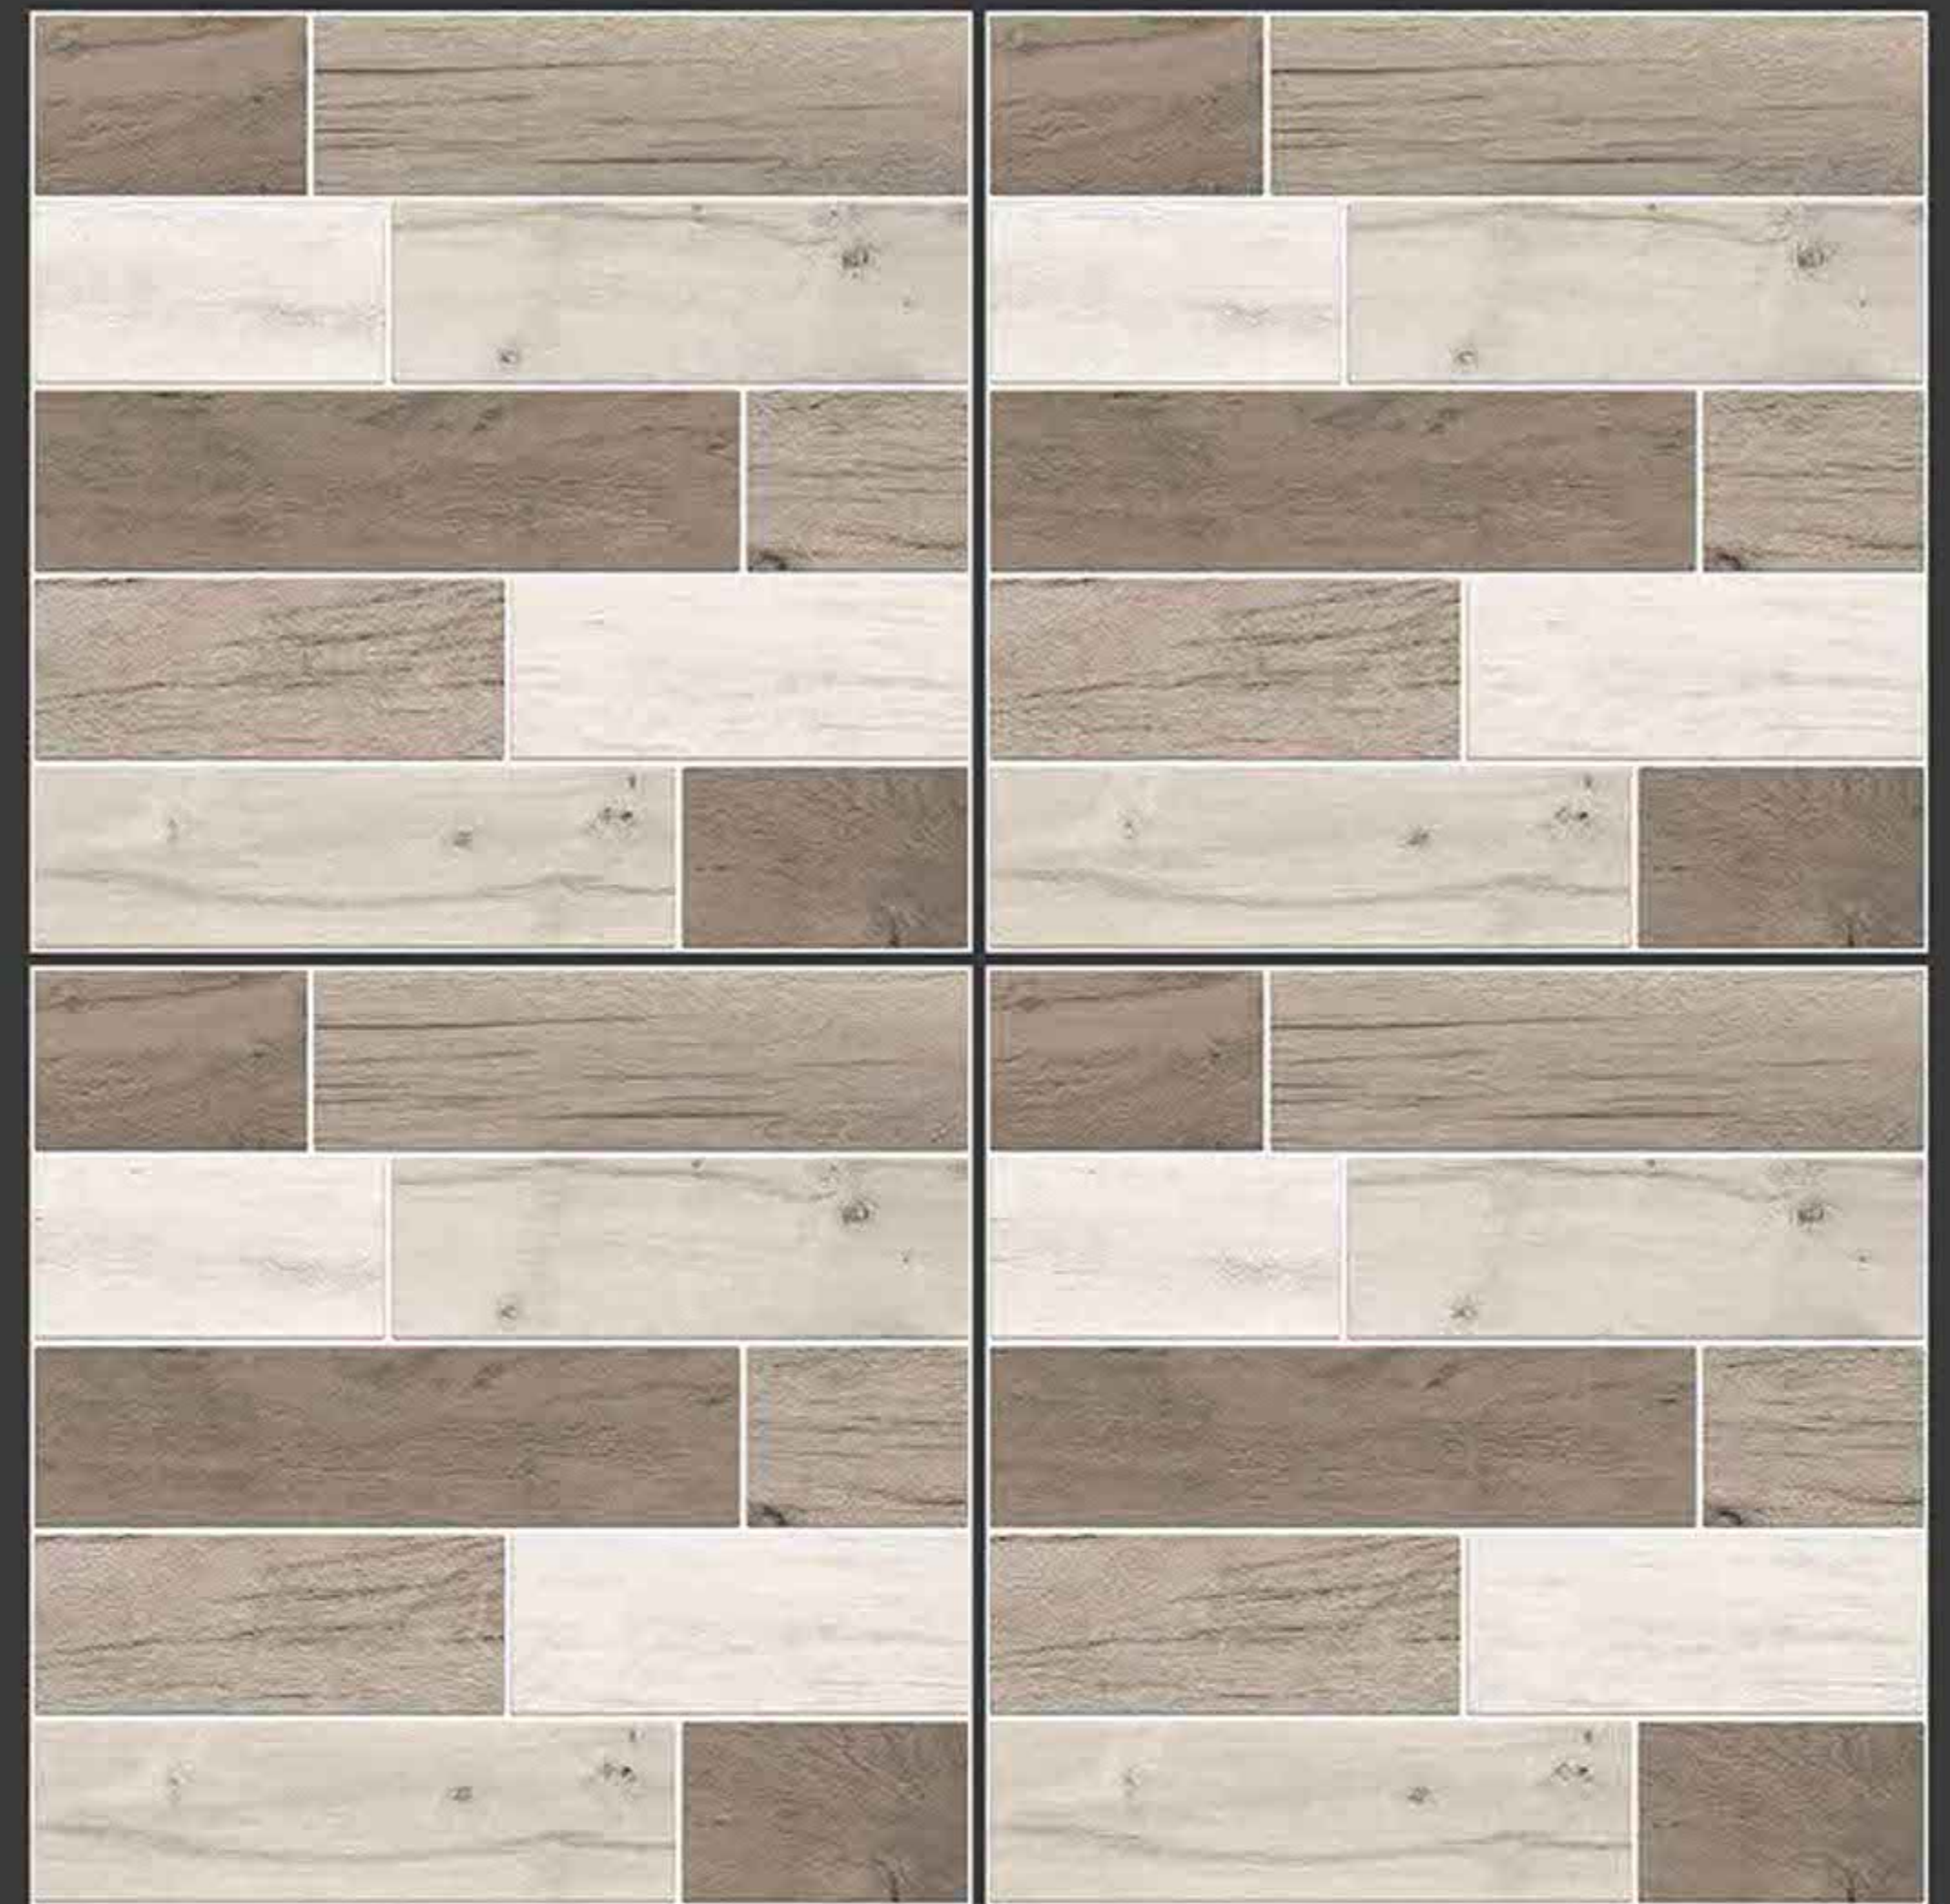

**SEMI VITRIFIED
TILES 600X600MM**

- Floor Tiles
- Multiple Application
- Eco Friendly
- Zero Maintenance