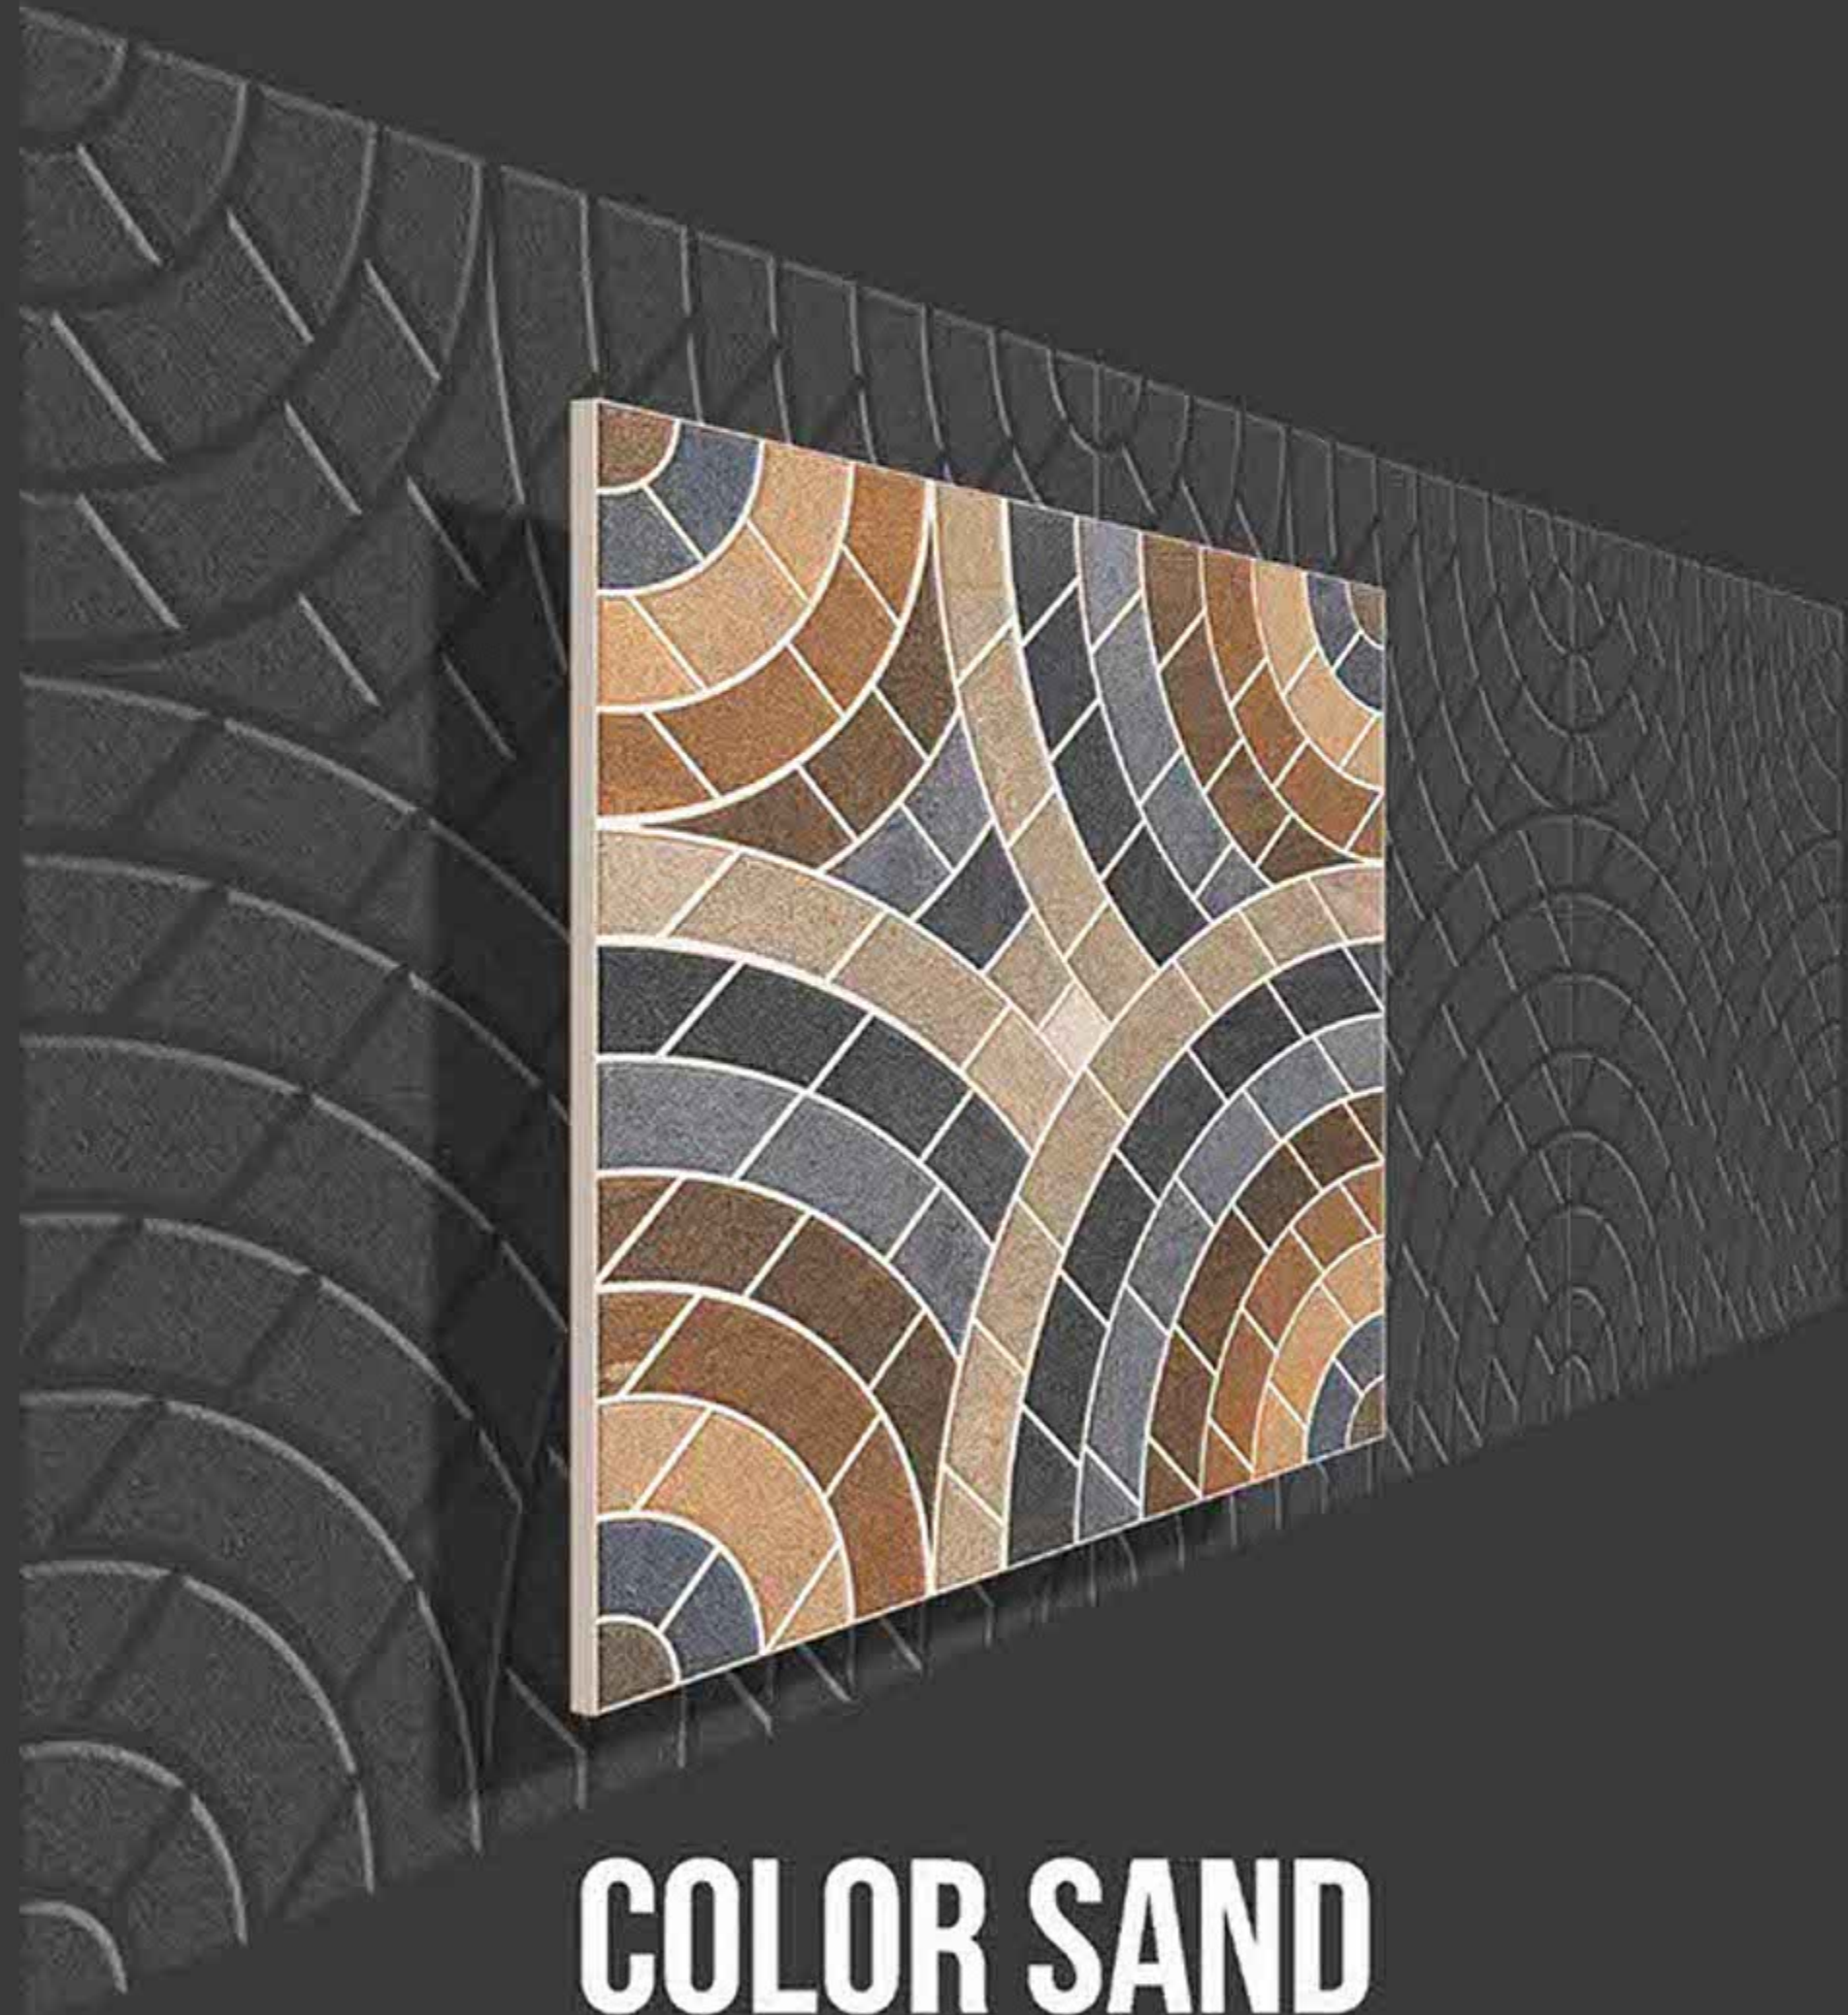

ULTRAEDGE
CERAMIC

RUSTIC SERIES

COLOR SAND