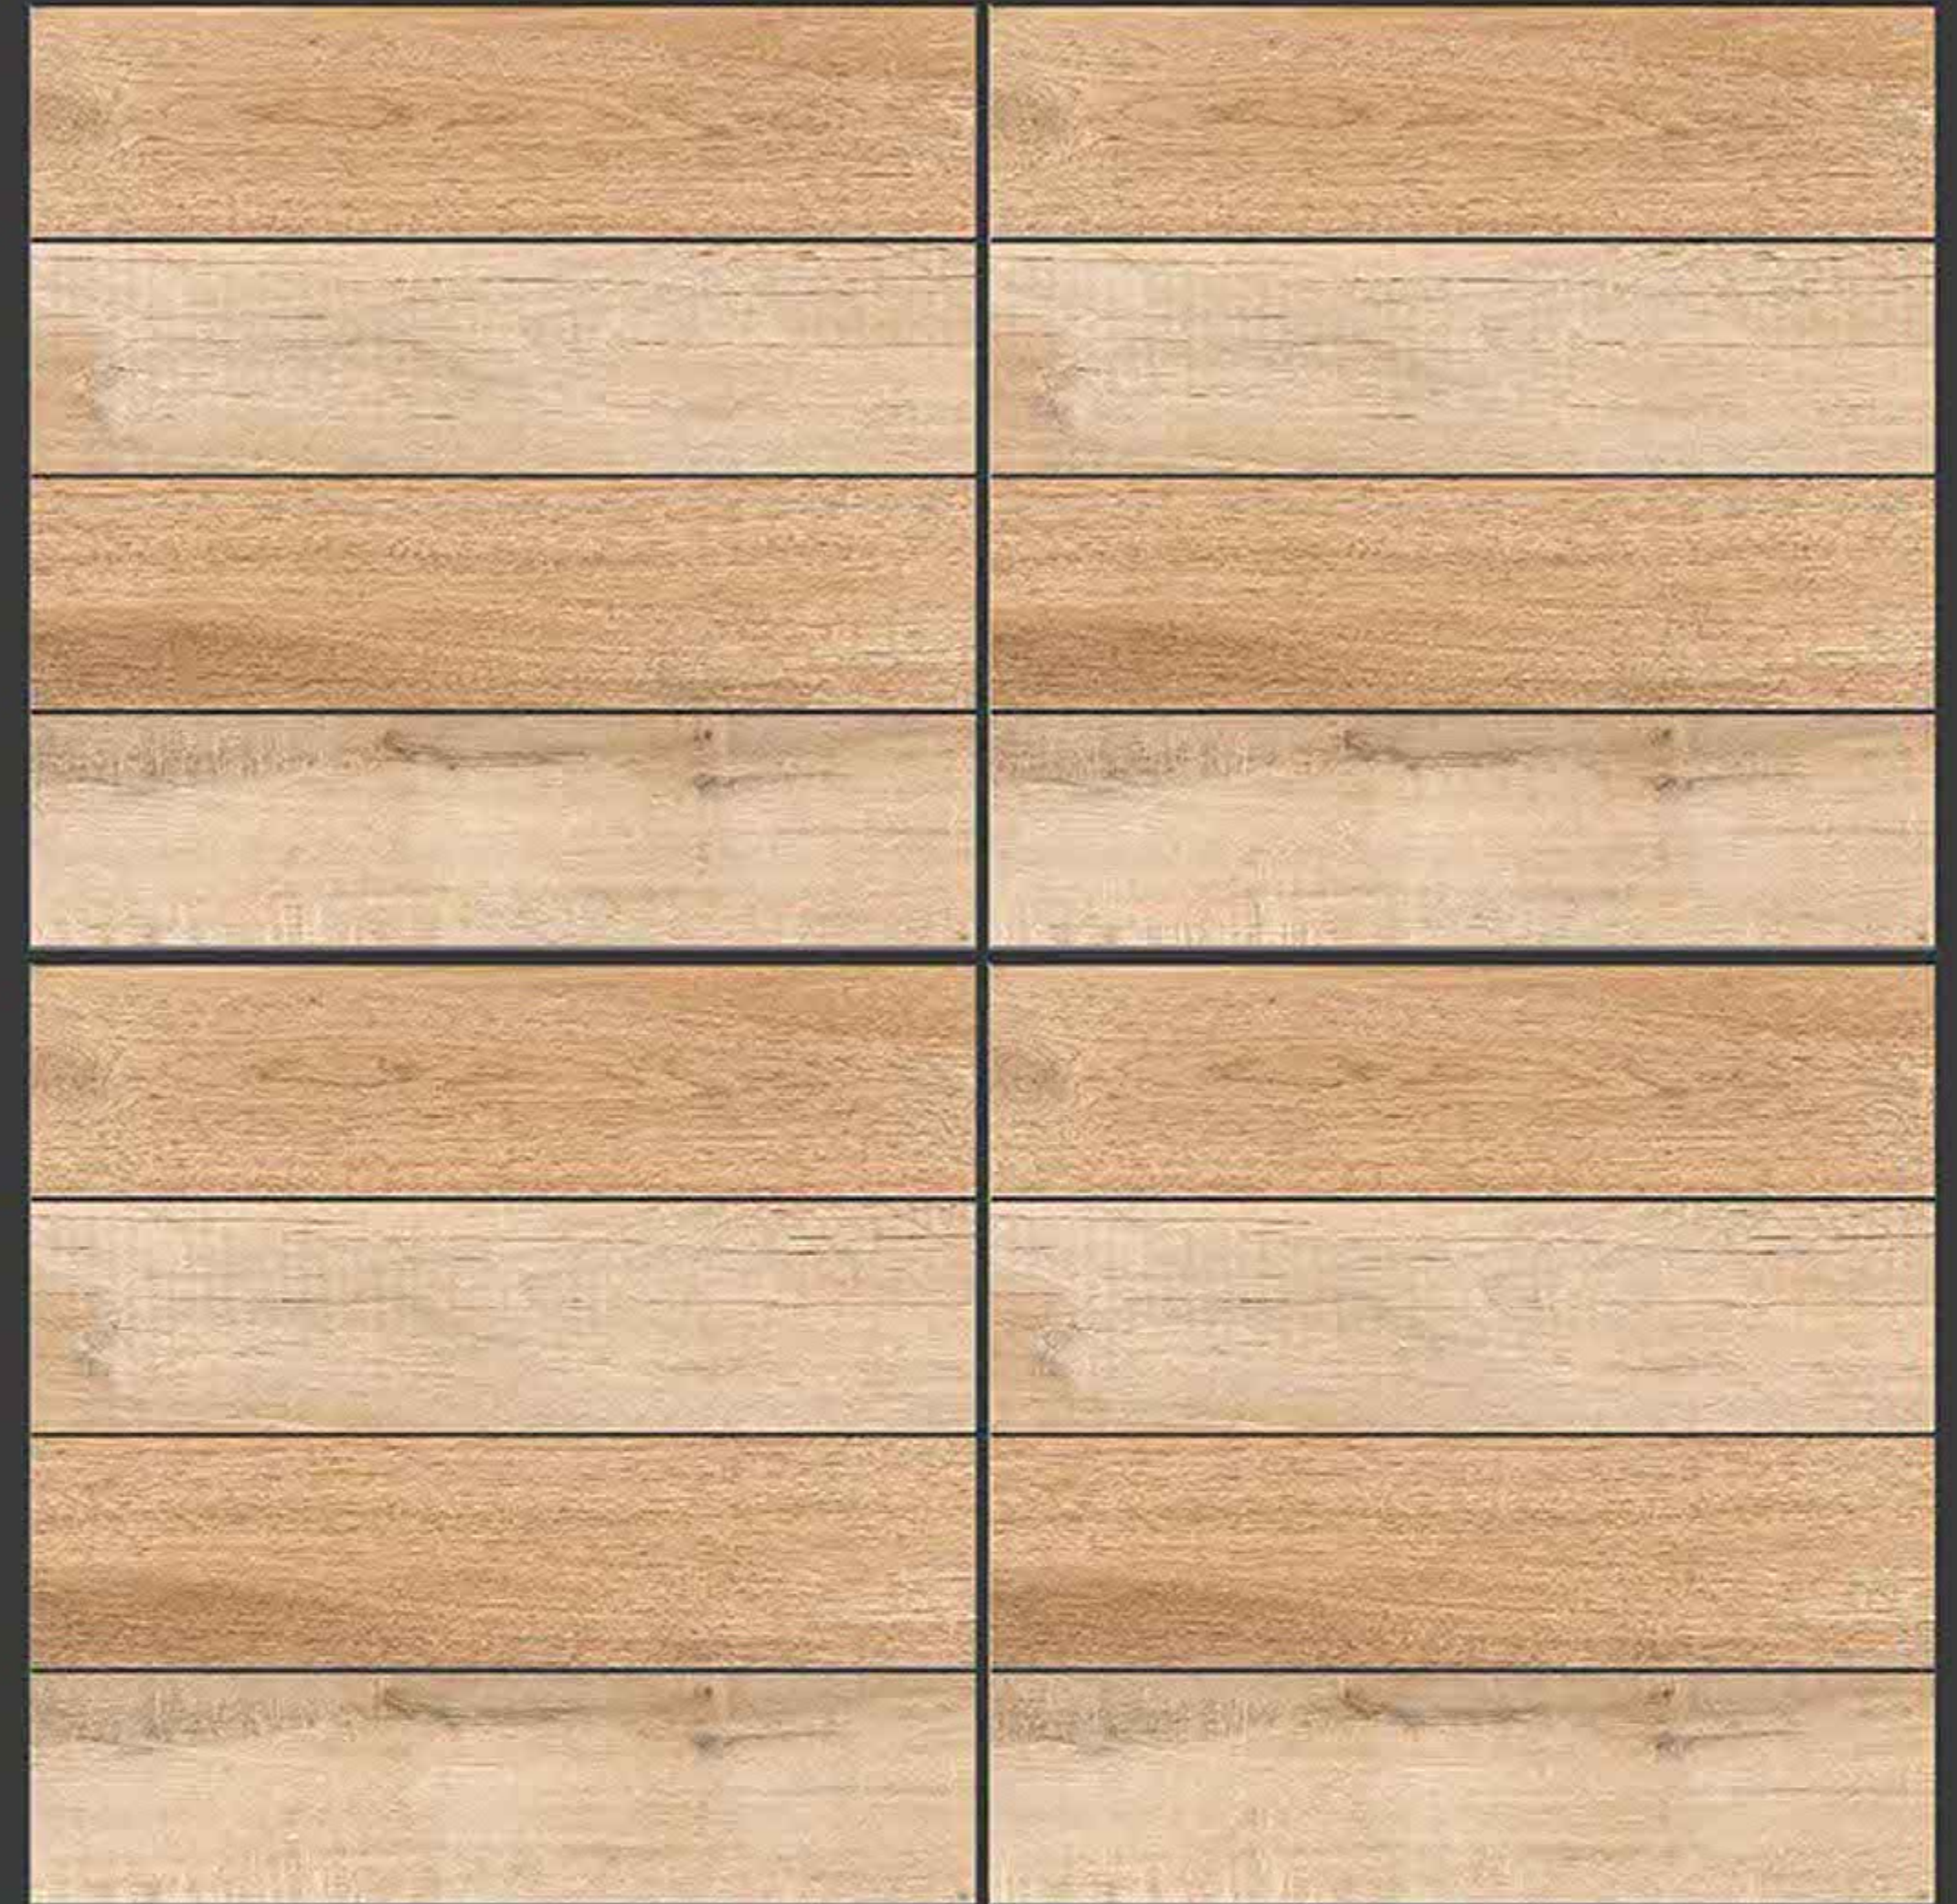

RUSTIC SERIES

JUNIPER BROWN

**SEMI VITRIFIED
TILES 600X600MM**

-  Floor Tiles
-  Multiple Application
-  Eco Friendly
-  Zero Maintenance

RUSTIC SERIES

LATE WOOD

**SEMI VITRIFIED
TILES 600X600MM**

-  Floor Tiles
-  Multiple Application
-  Eco Friendly
-  Zero Maintenance