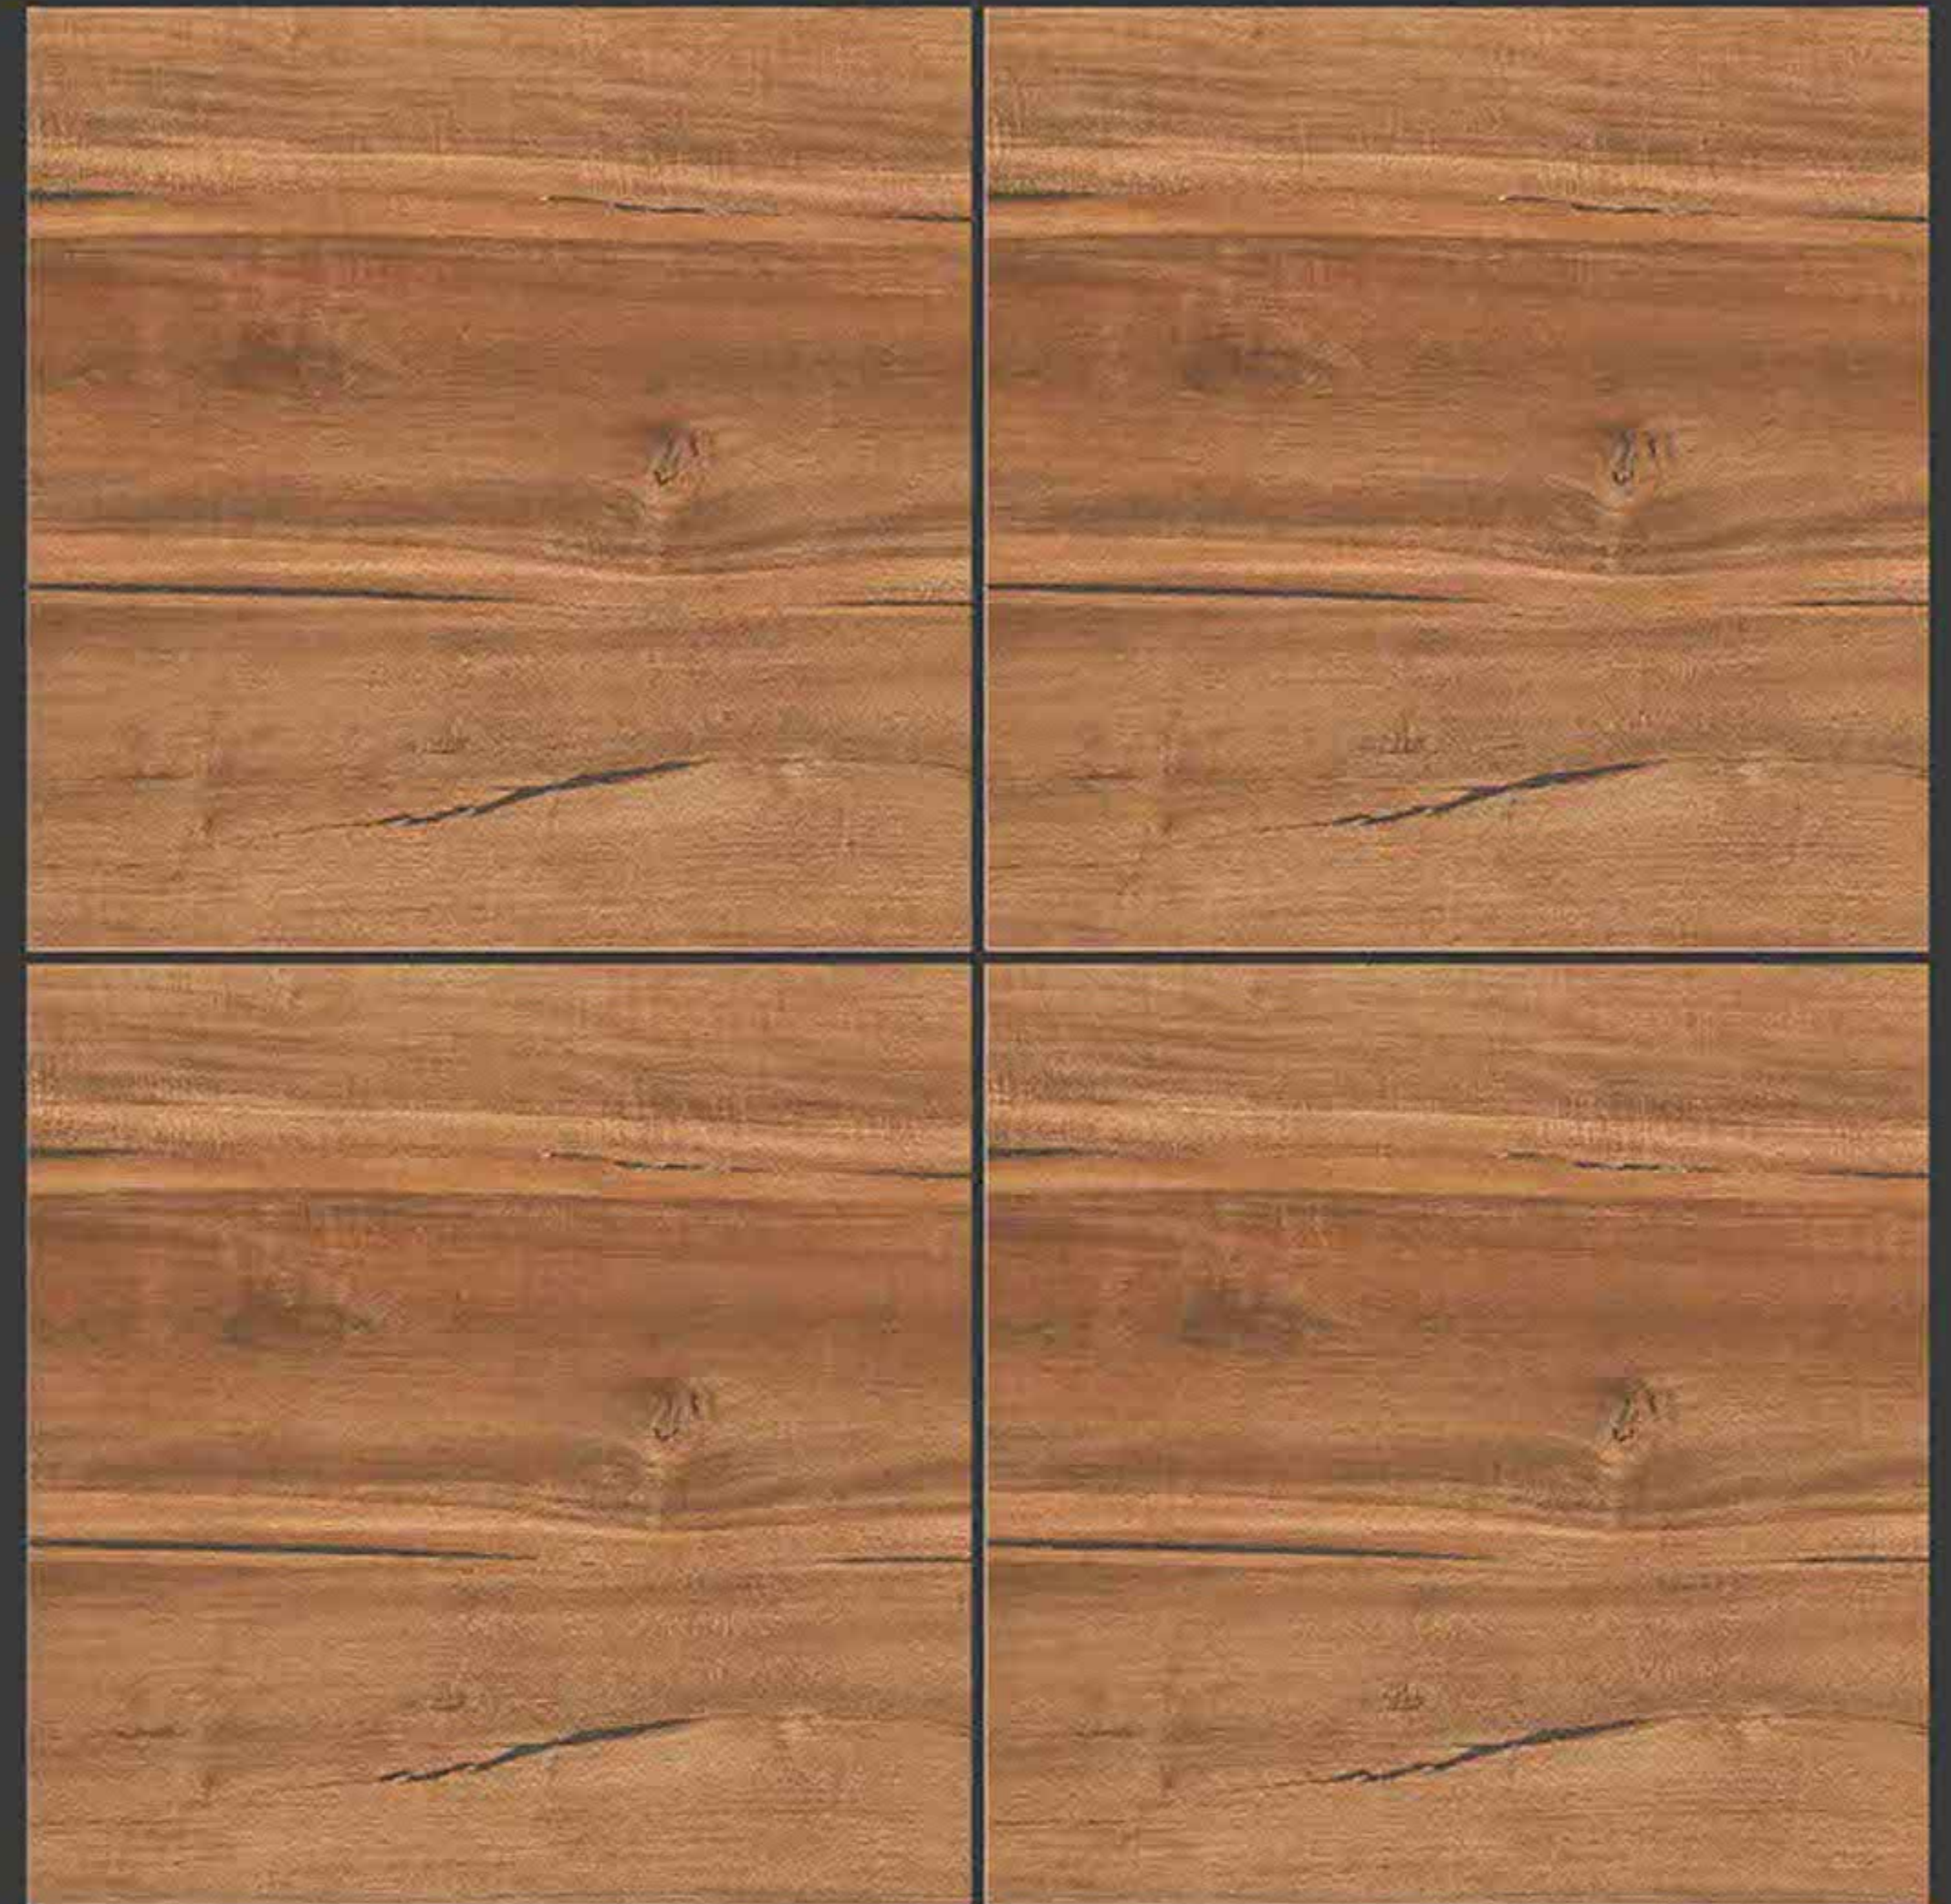

FORESTA WOOD

RUSTIC SERIES

**SEMI VITRIFIED
TILES 600X600MM**

GARMEN WOOD

RUSTIC SERIES

**SEMI VITRIFIED
TILES 600X600MM**

-  Floor Tiles
-  Multiple Application
-  Eco Friendly
-  Zero Maintenance

GOLD WOOD