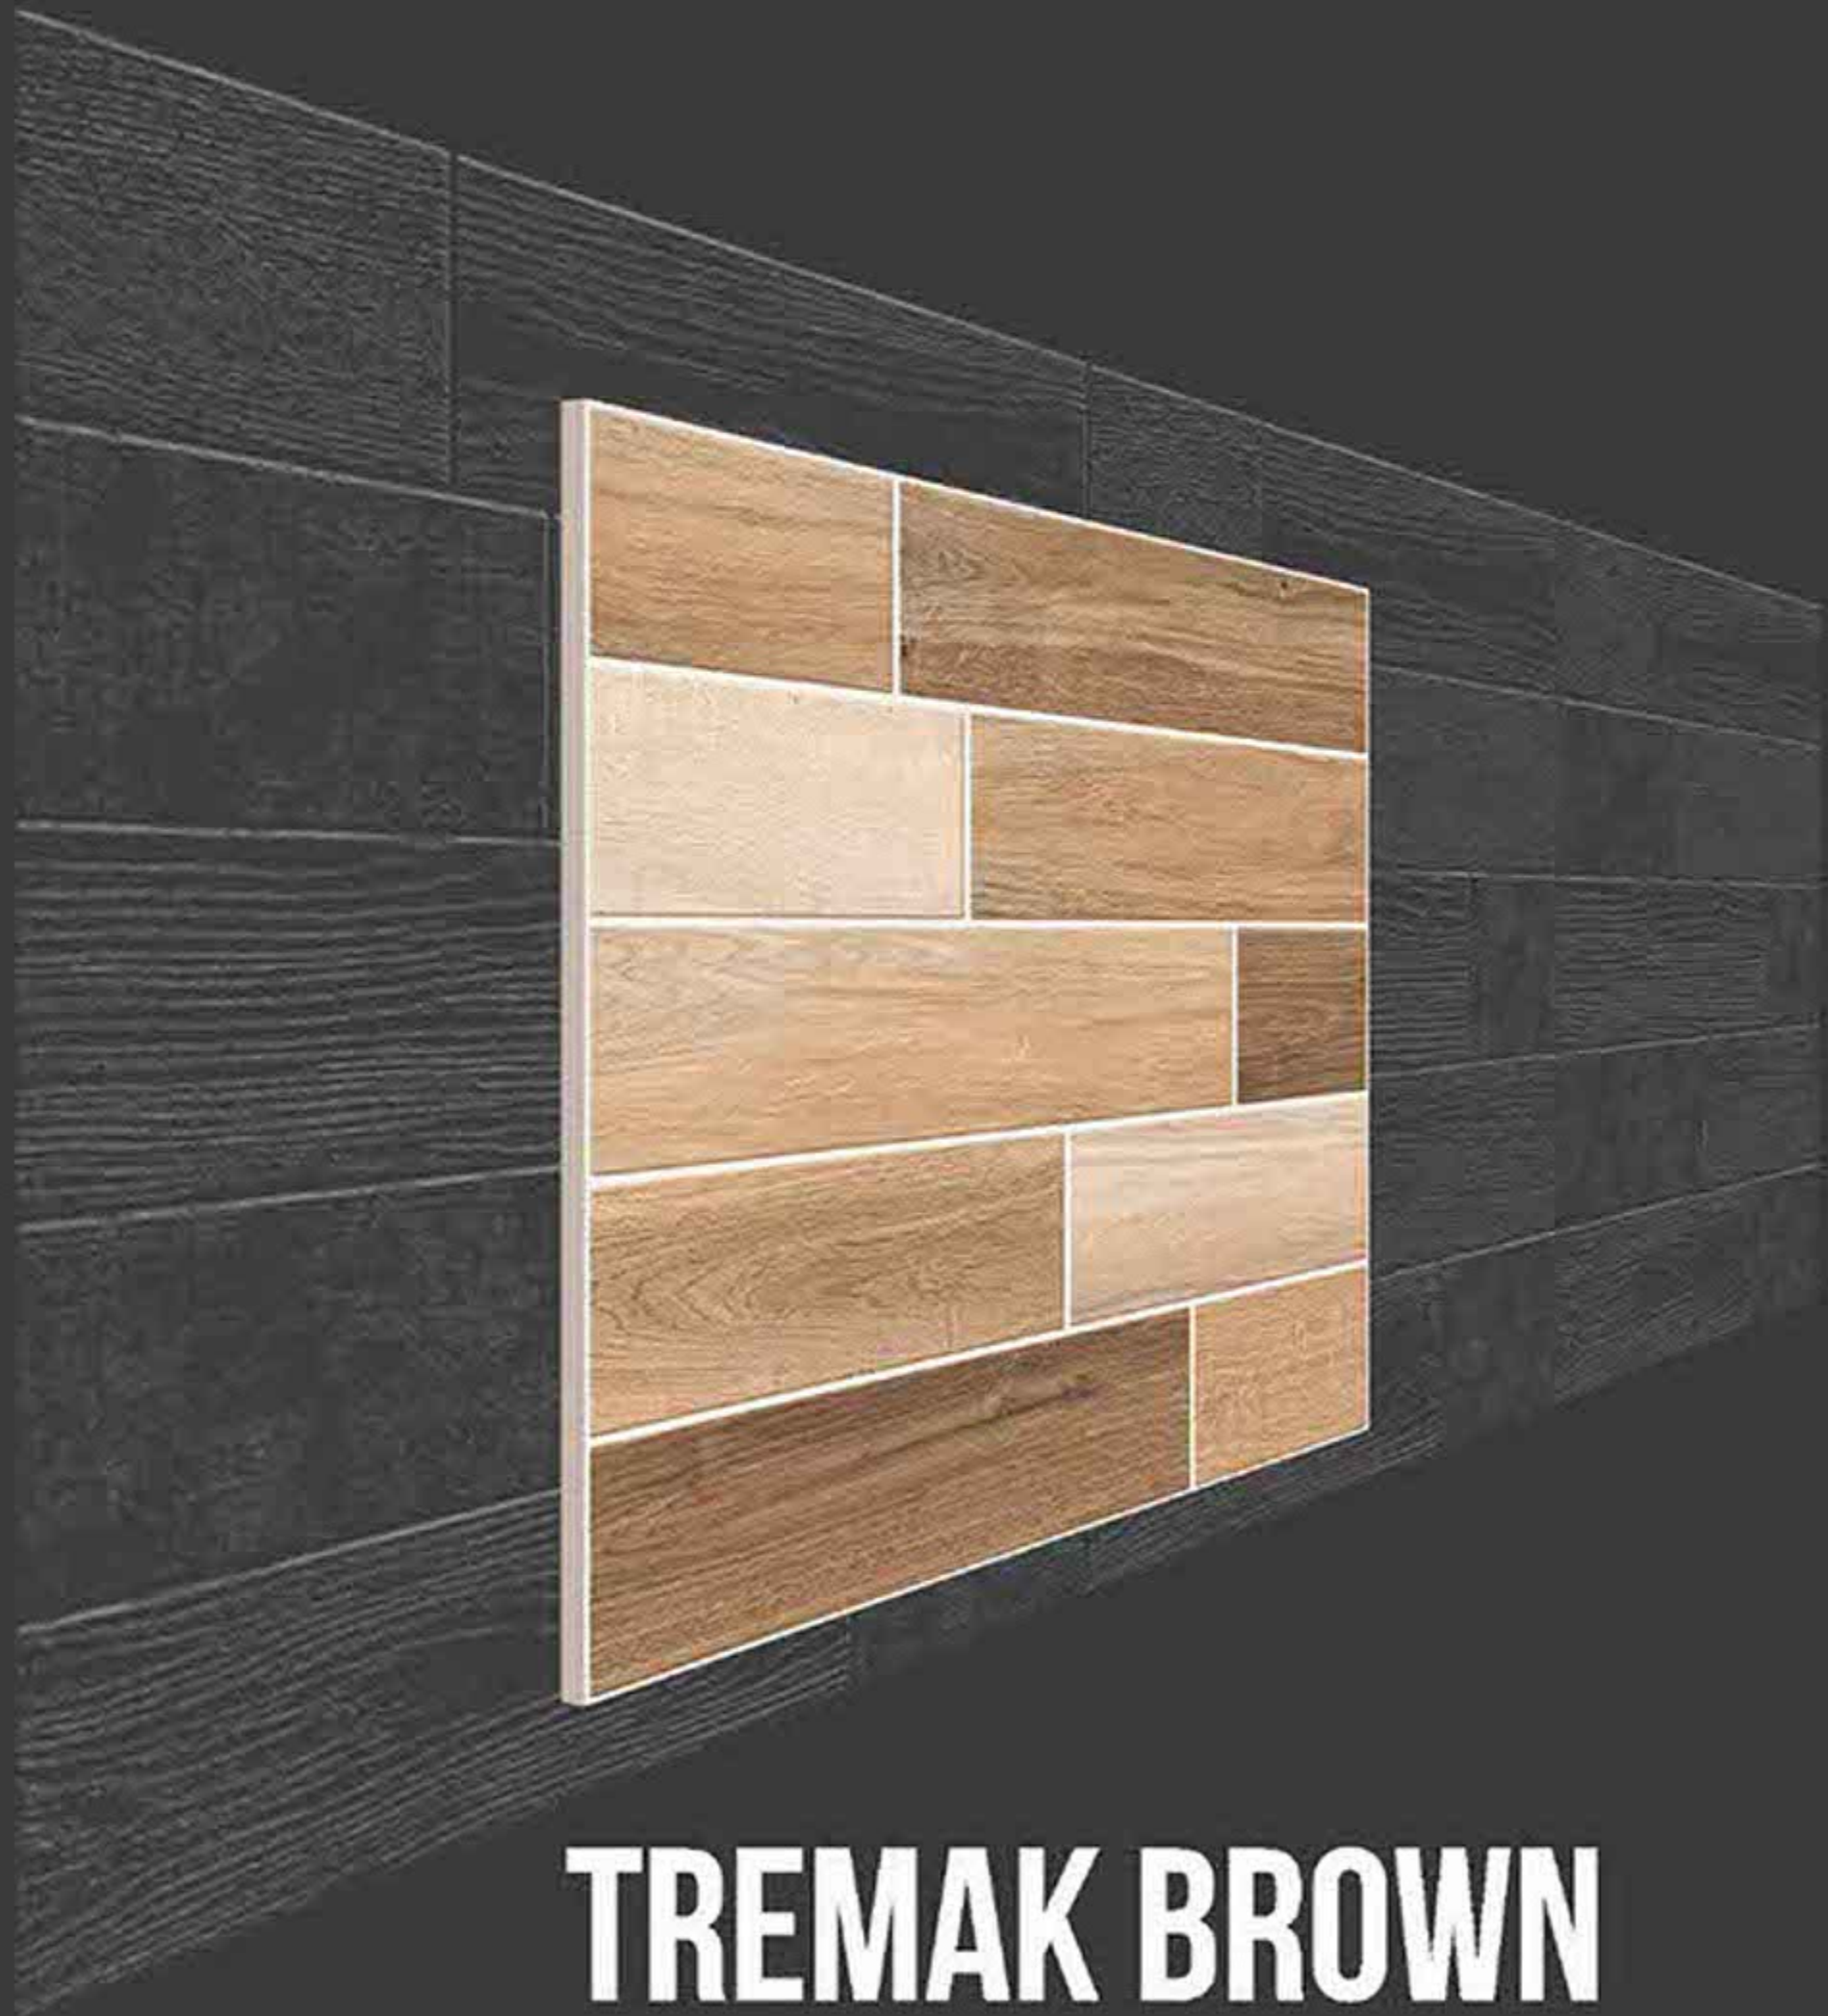

RUSTIC SERIES

TREMAK BROWN