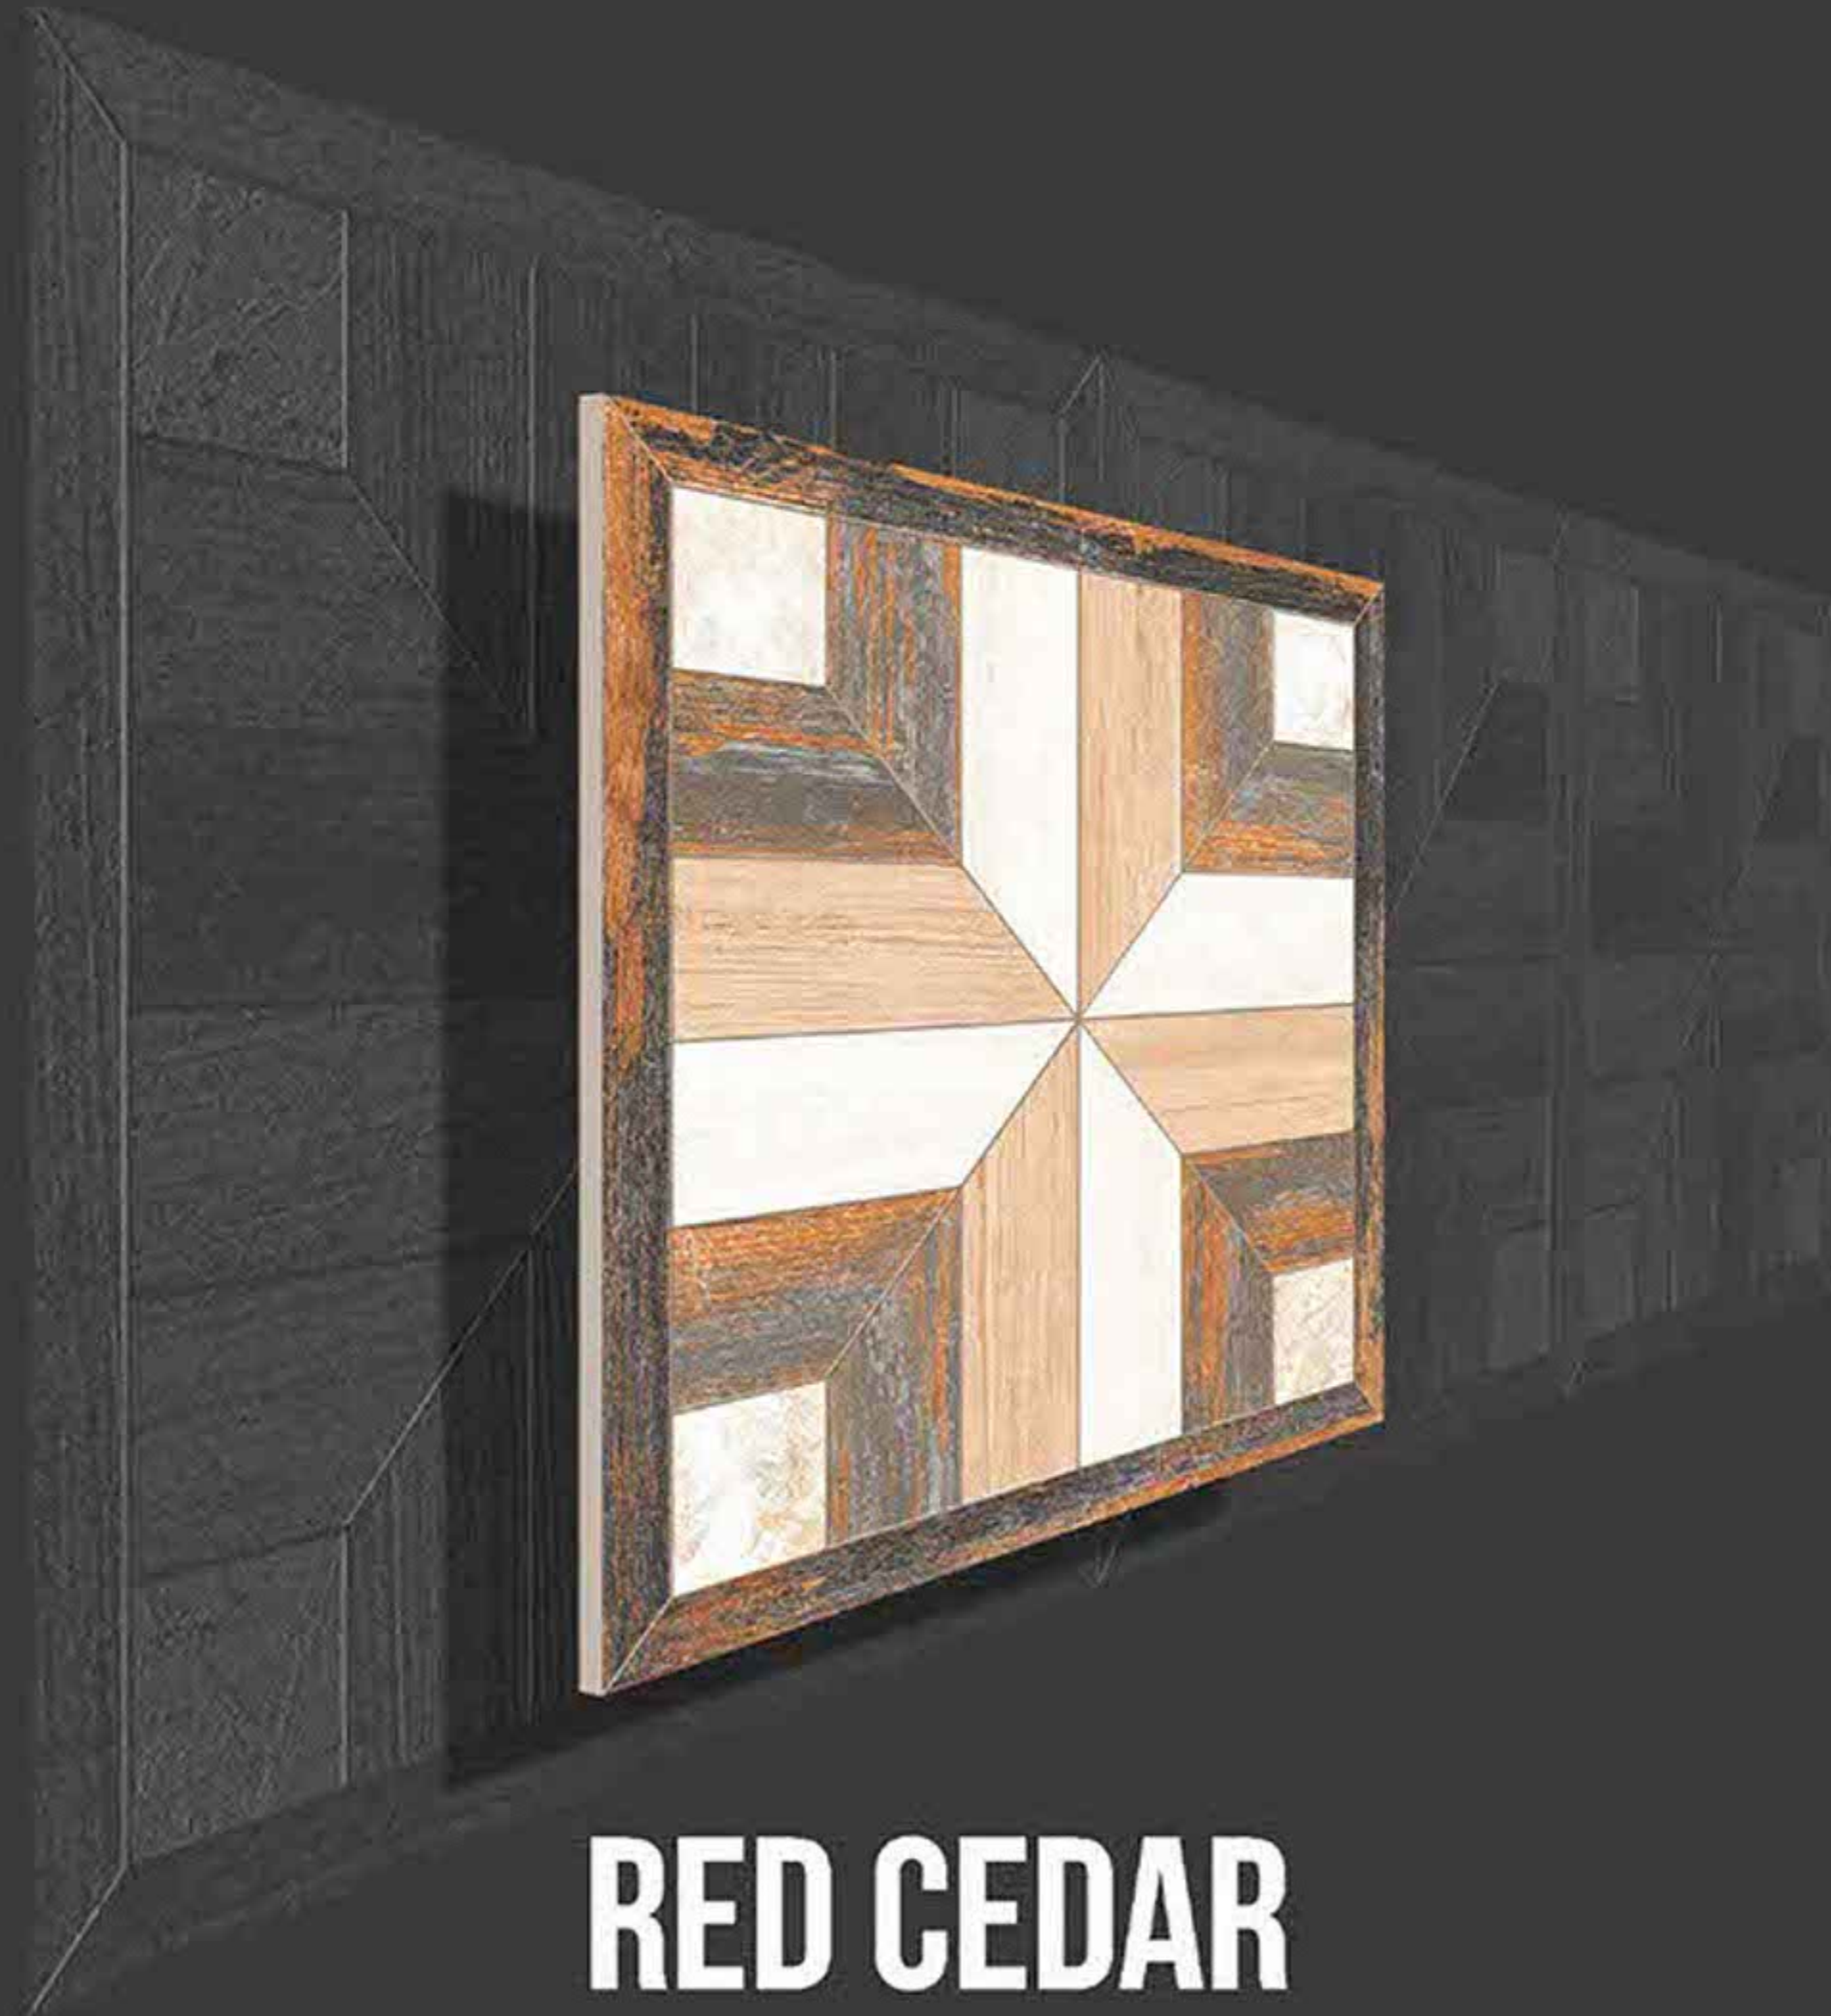

ULTRAEDGE
CERAMIC

RED CEDAR

RUSTIC SERIES