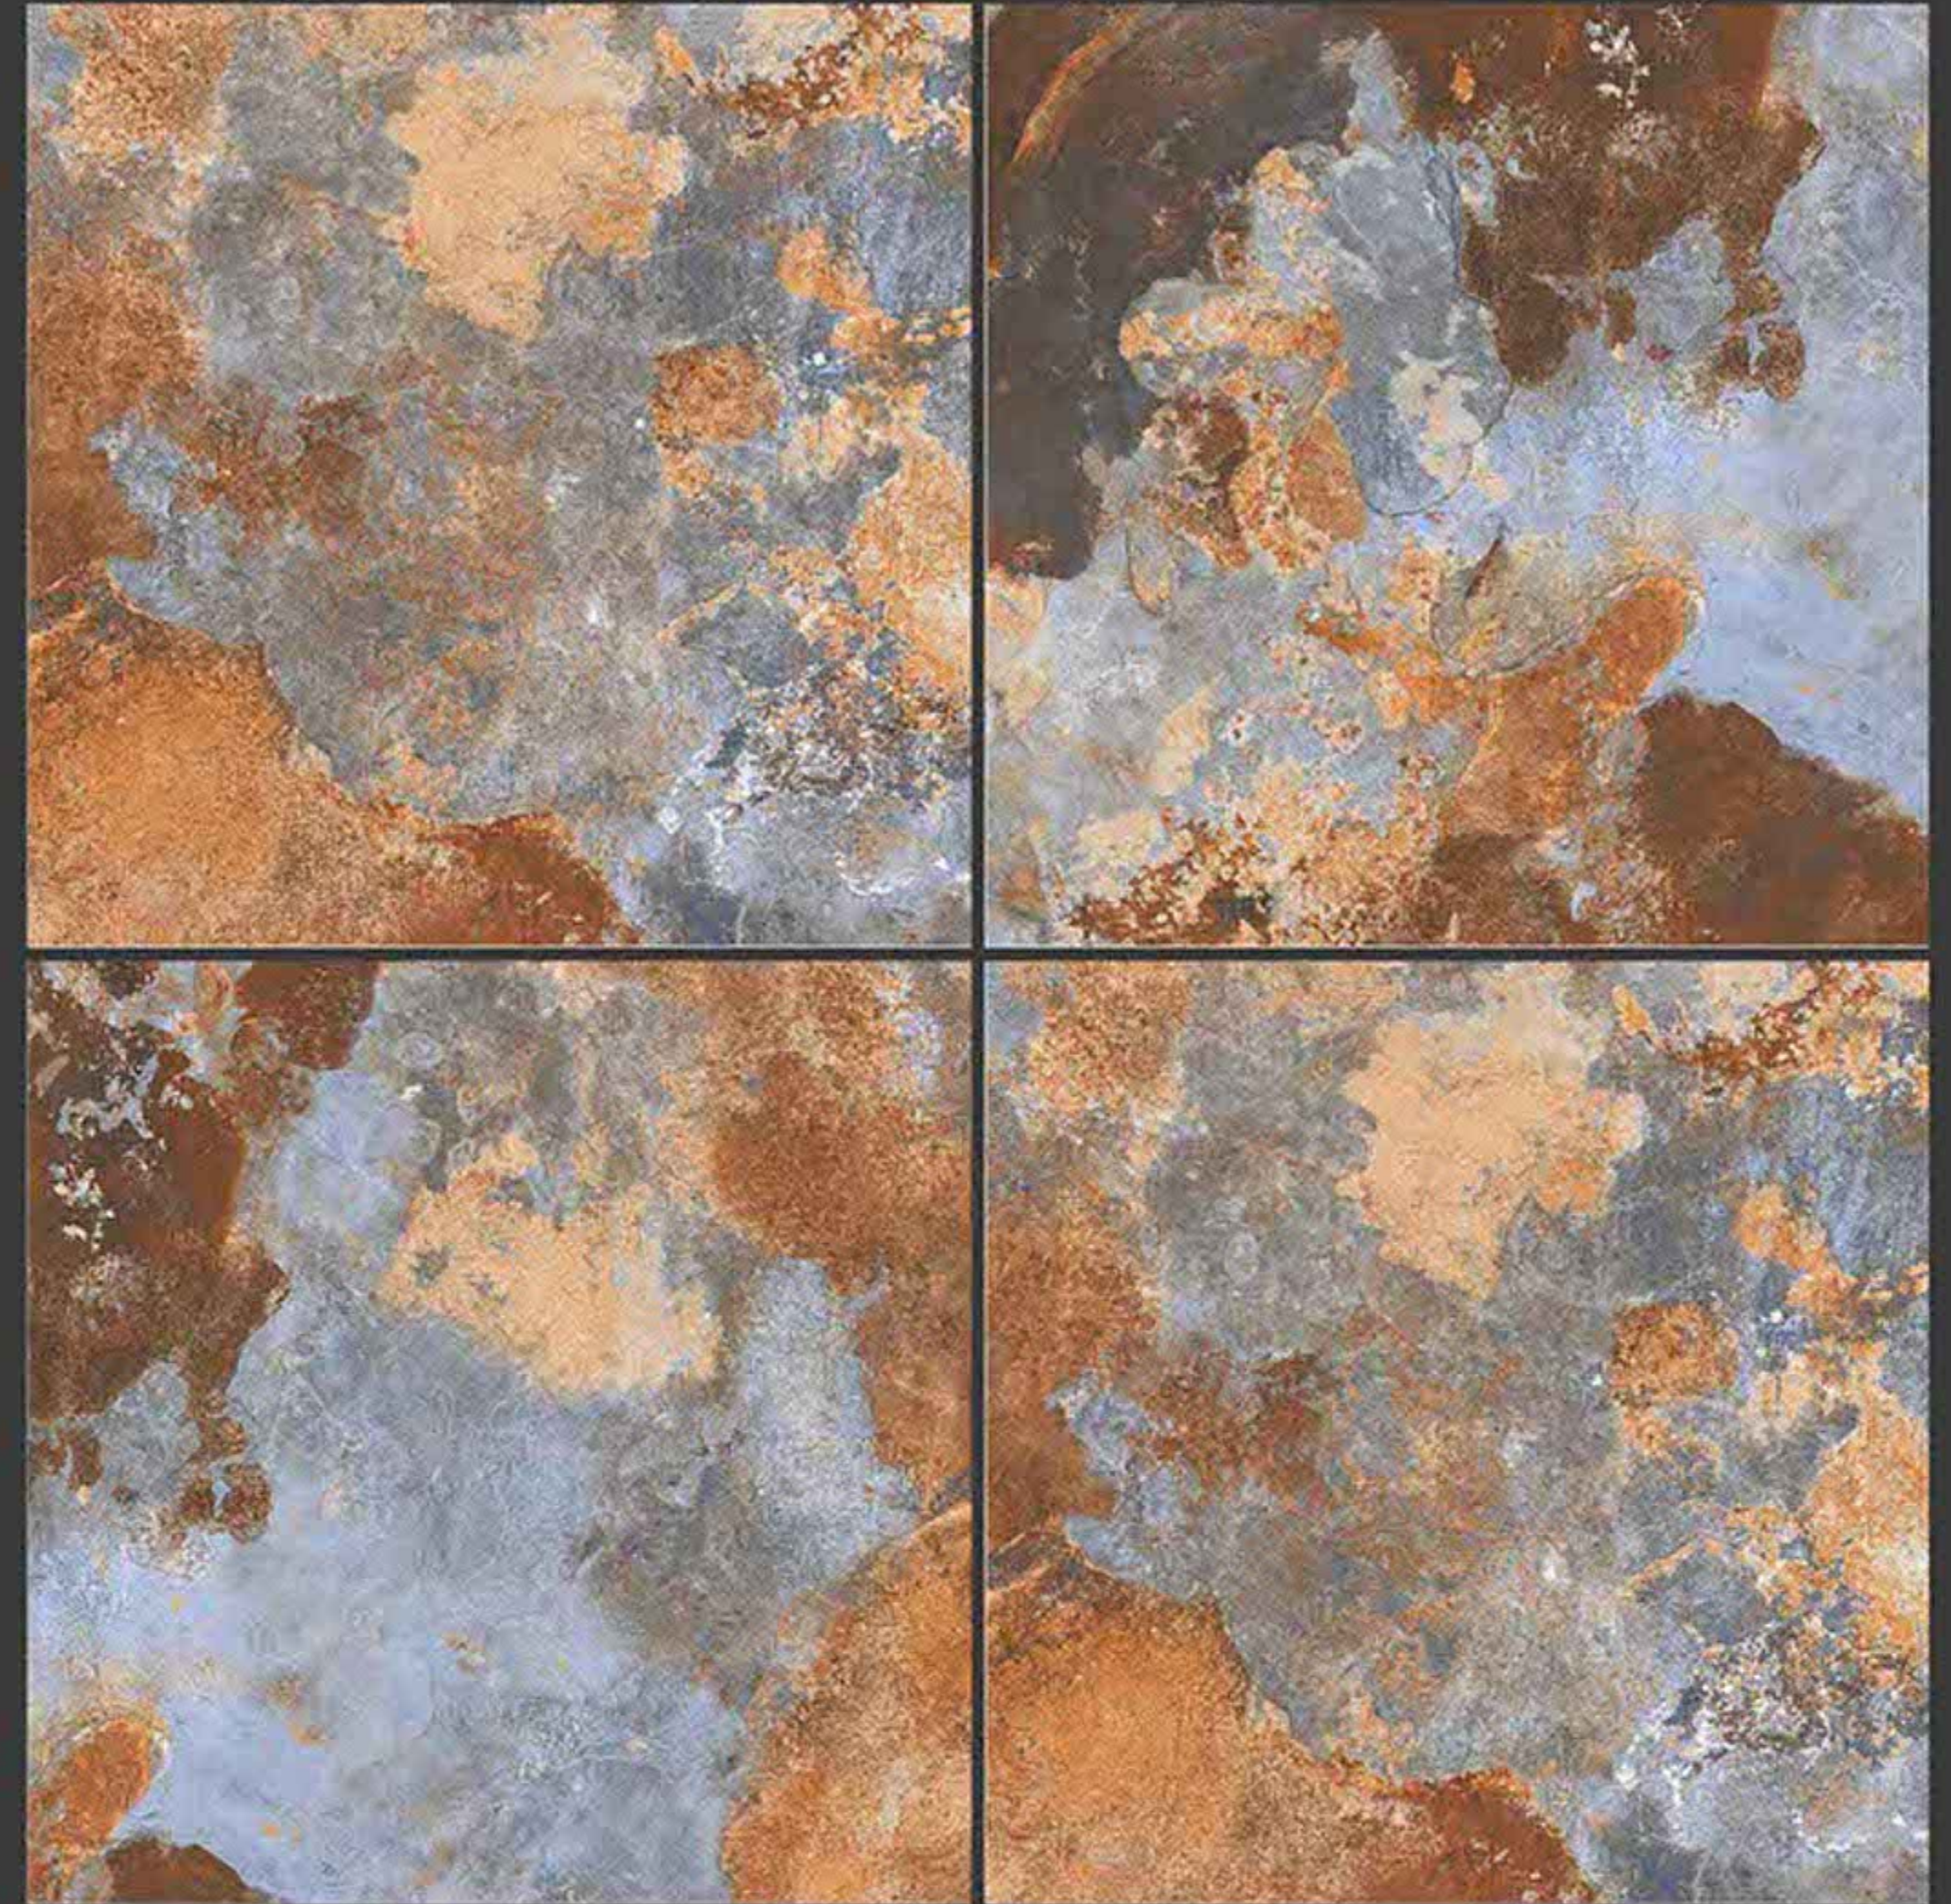

**SEMI VITRIFIED
TILES 600X600MM**

Floor Tiles

Multiple Applications

Eco Friendly

Zero Maintenance