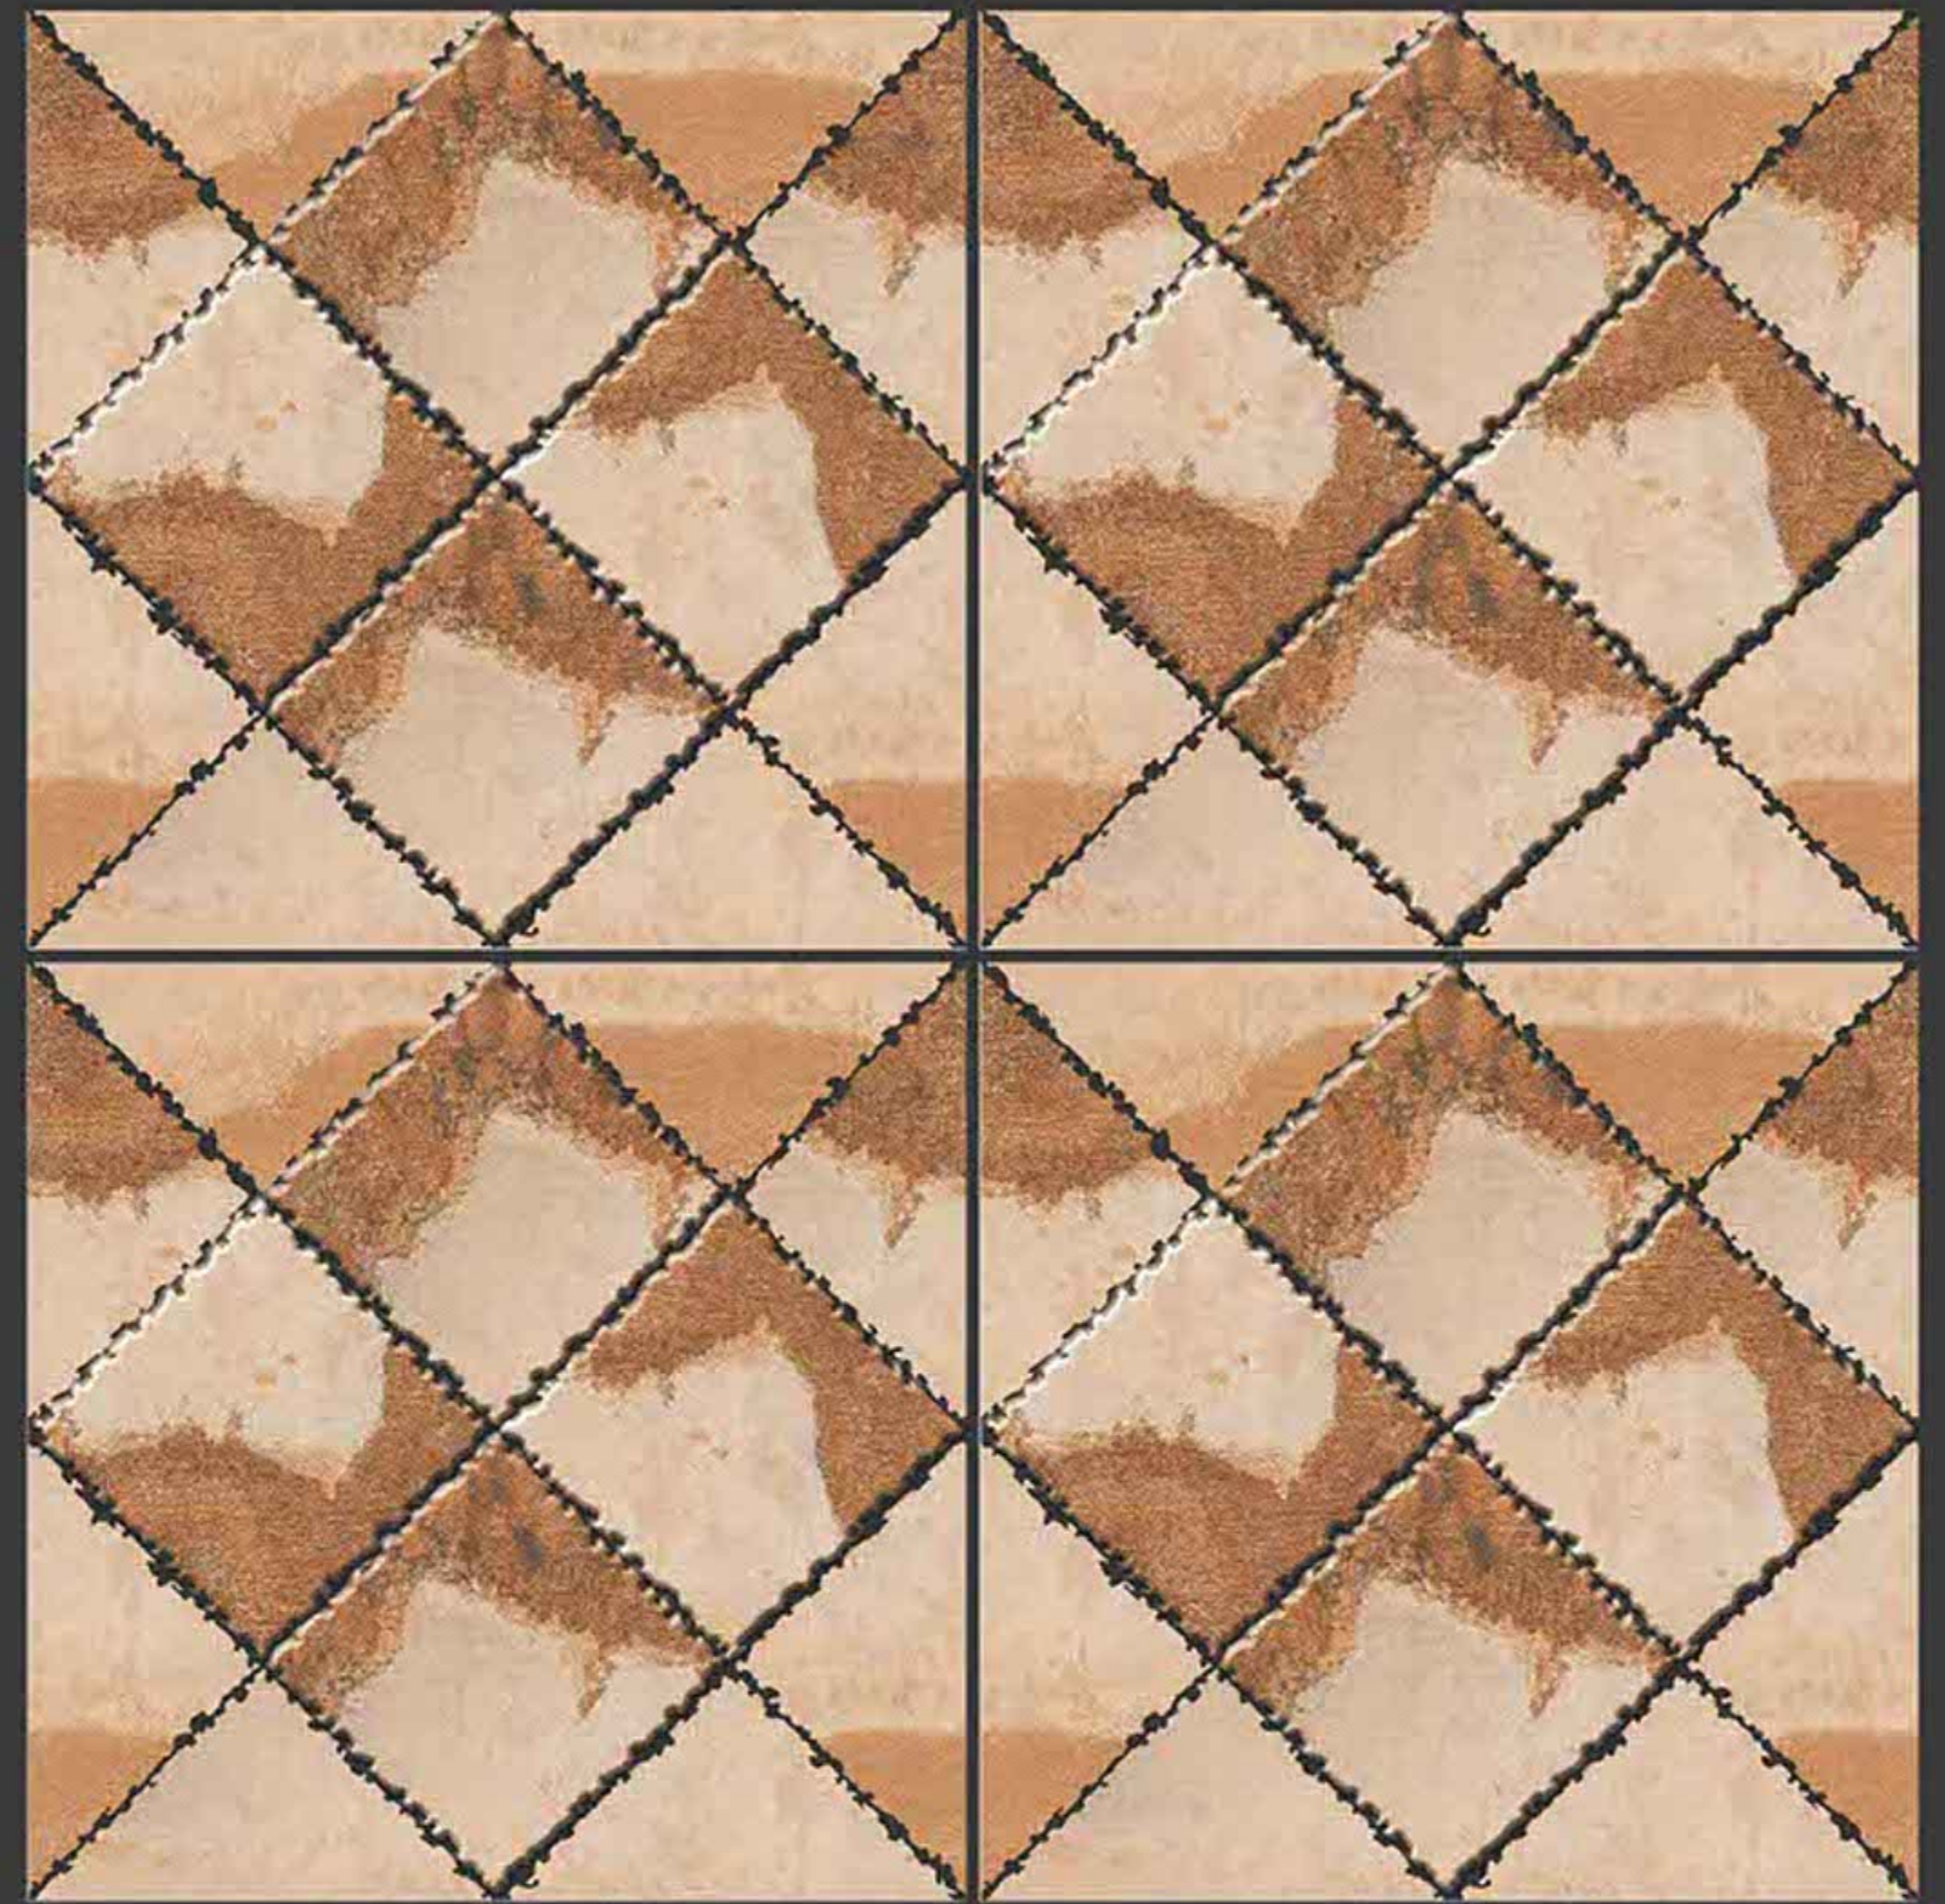

**SEMI VITRIFIED
TILES 600X600MM**

- Floor Tiles
- Multiple Application
- Eco Friendly
- Zero Maintenance