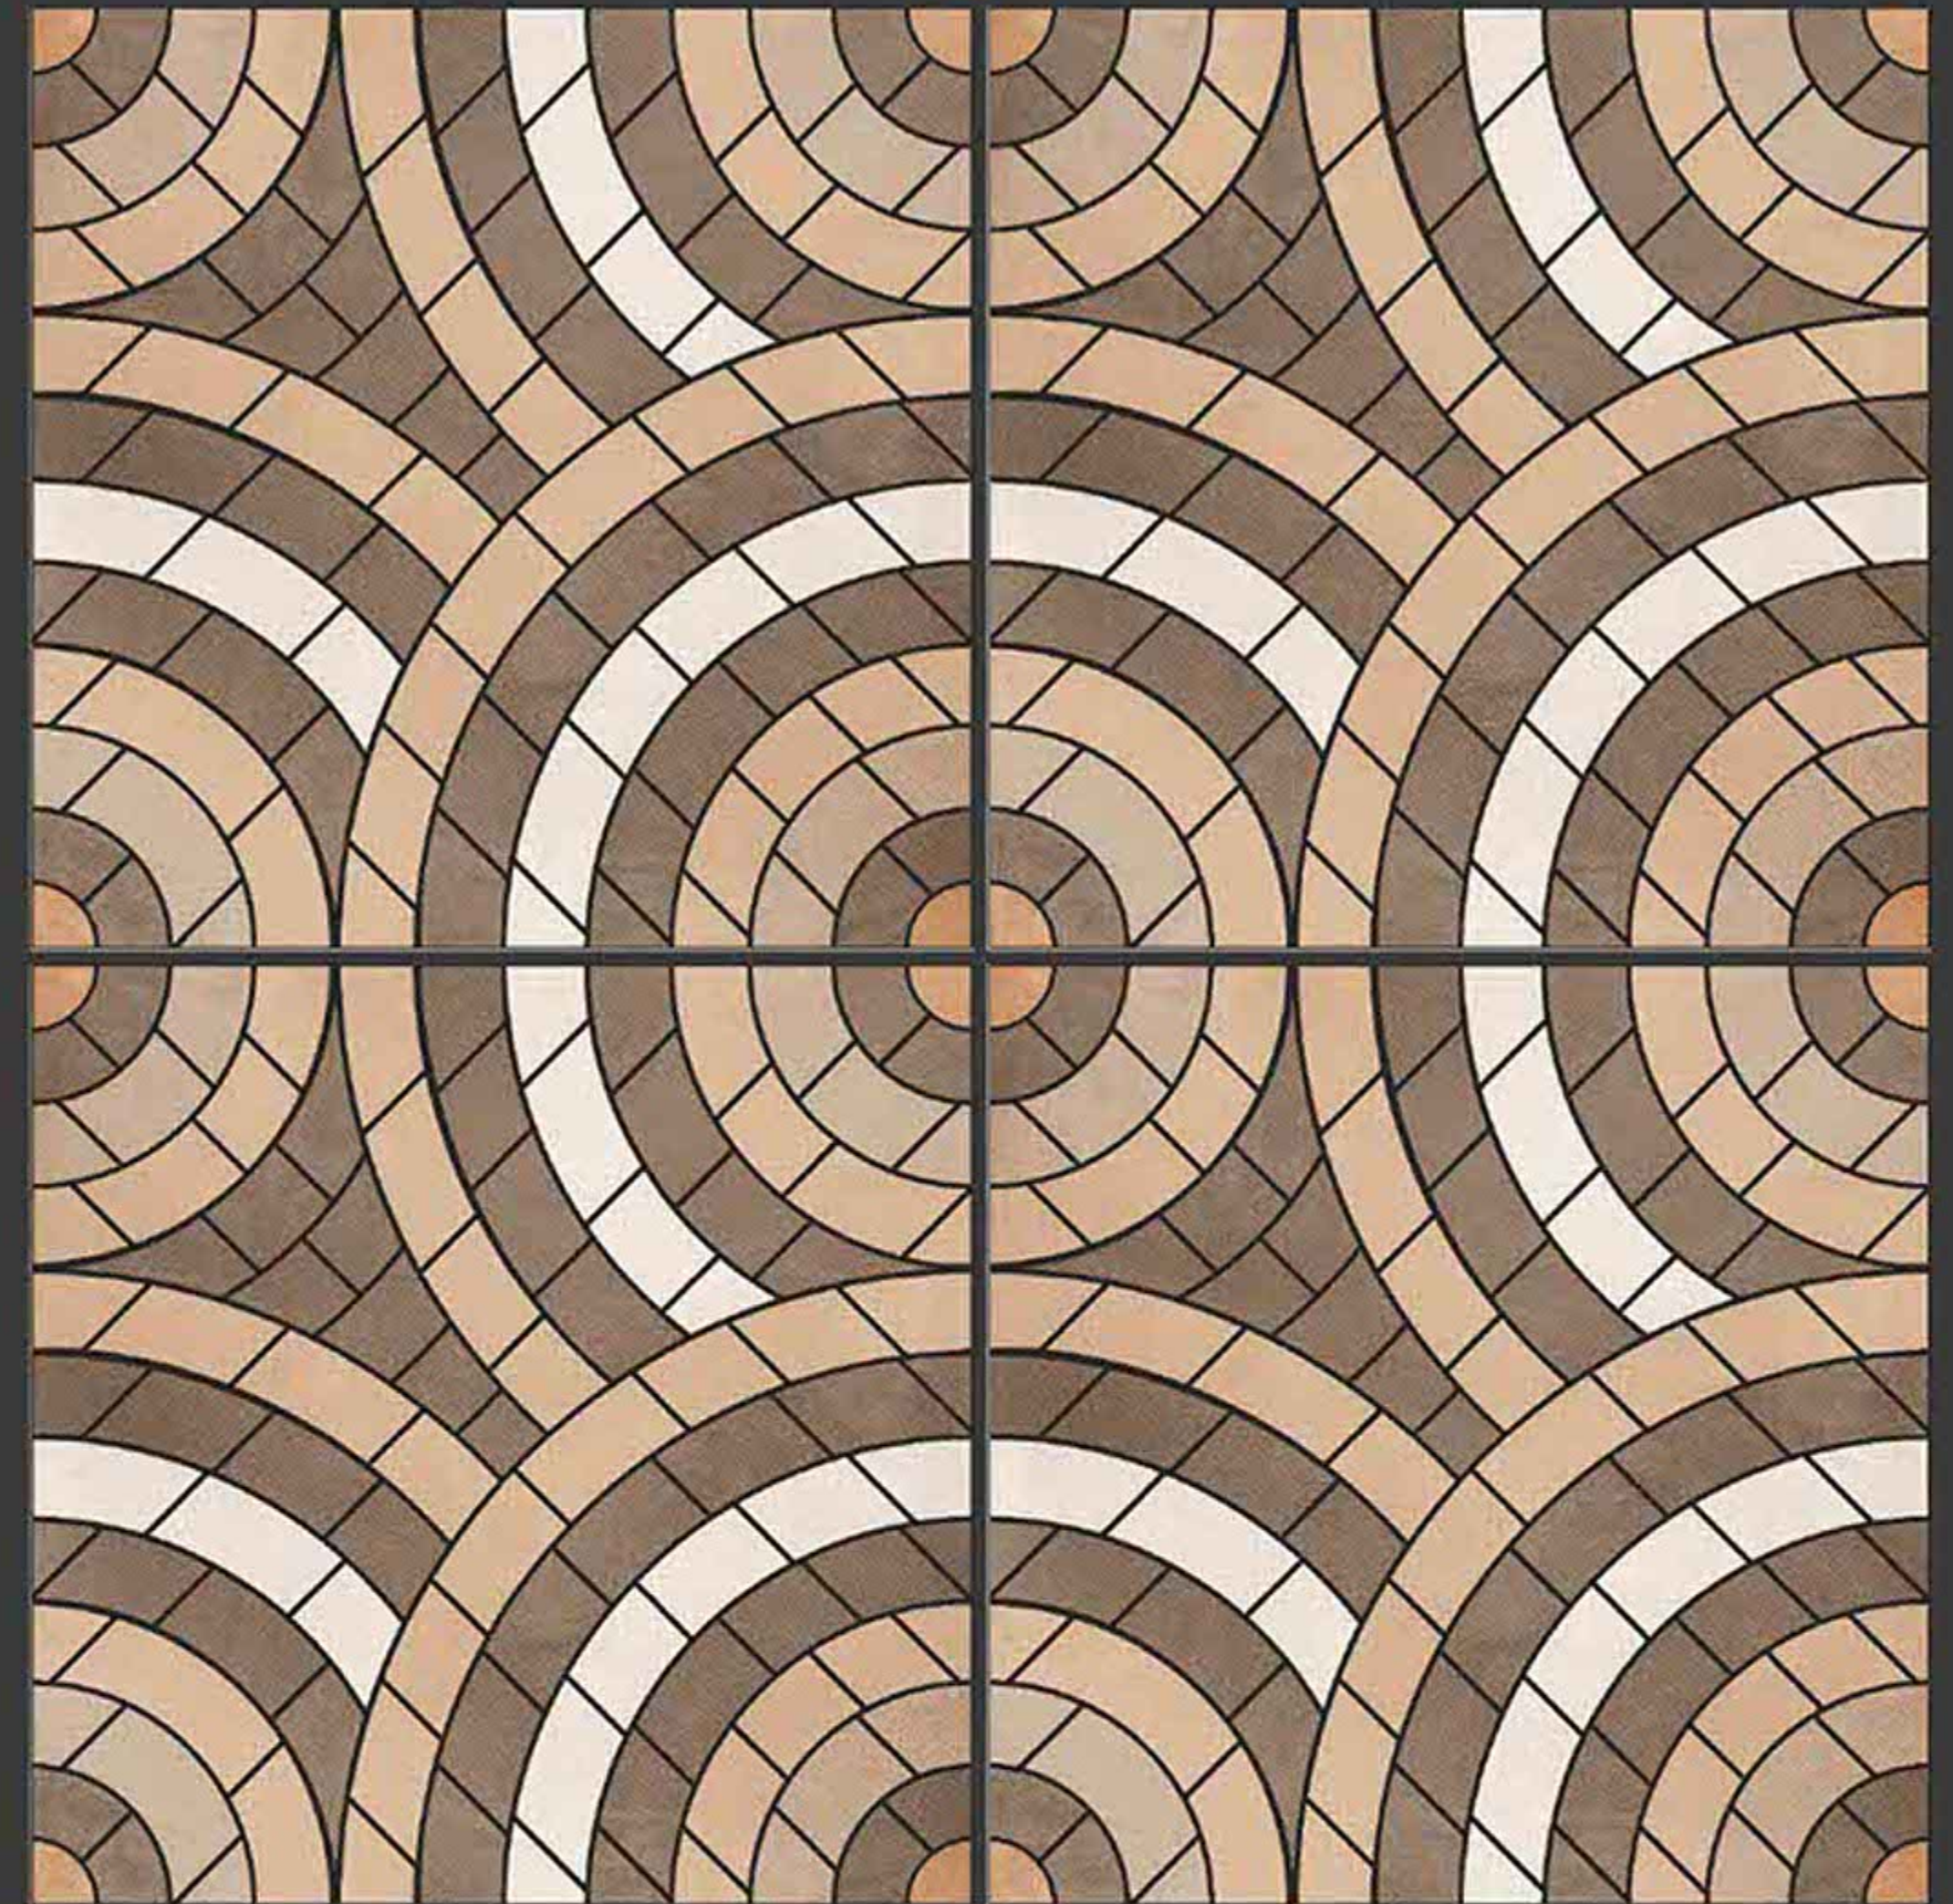

**SEMI VITRIFIED
TILES 600X600MM**