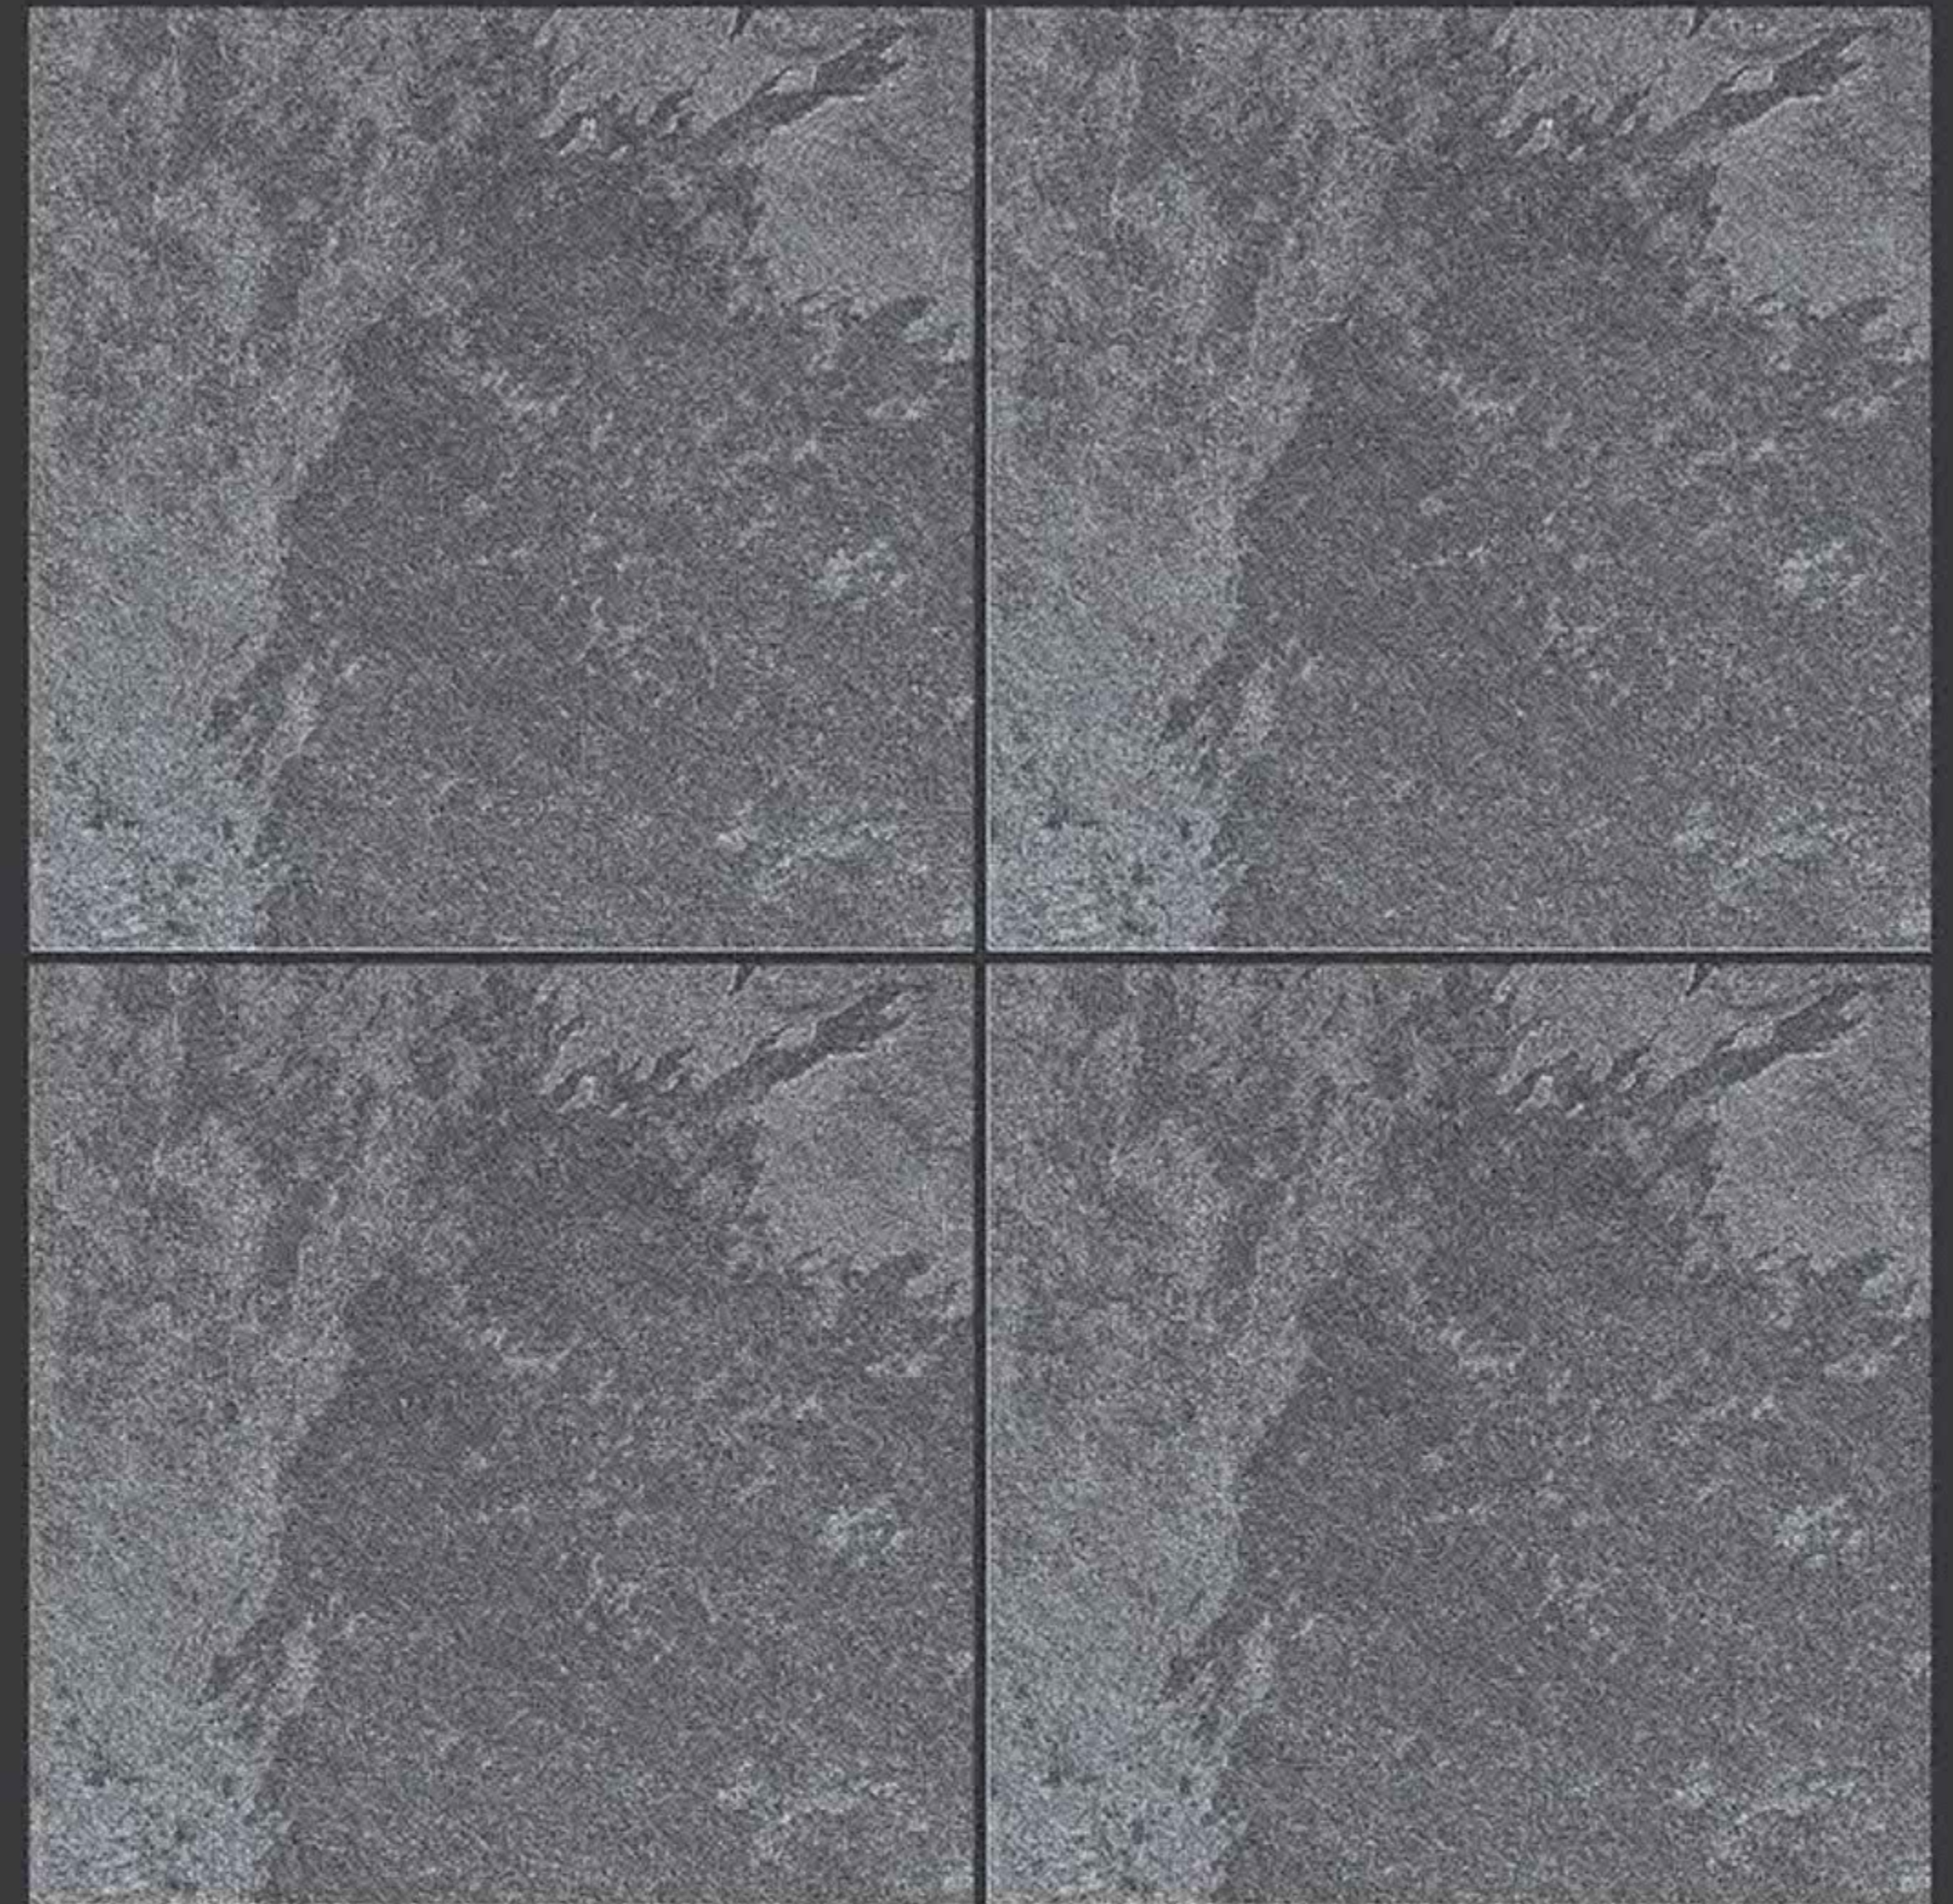

SPARKLE GREY

**SEMI VITRIFIED
TILES 600X600MM**

-  Floor Tiles
-  Multiple Application
-  Eco Friendly
-  Zero Maintenance

BIANCO WOOD

RUSTIC SERIES

**SEMI VITRIFIED
TILES 600X600MM**

-  Floor Tiles
-  Multiple Application
-  Eco Friendly
-  Zero Maintenance