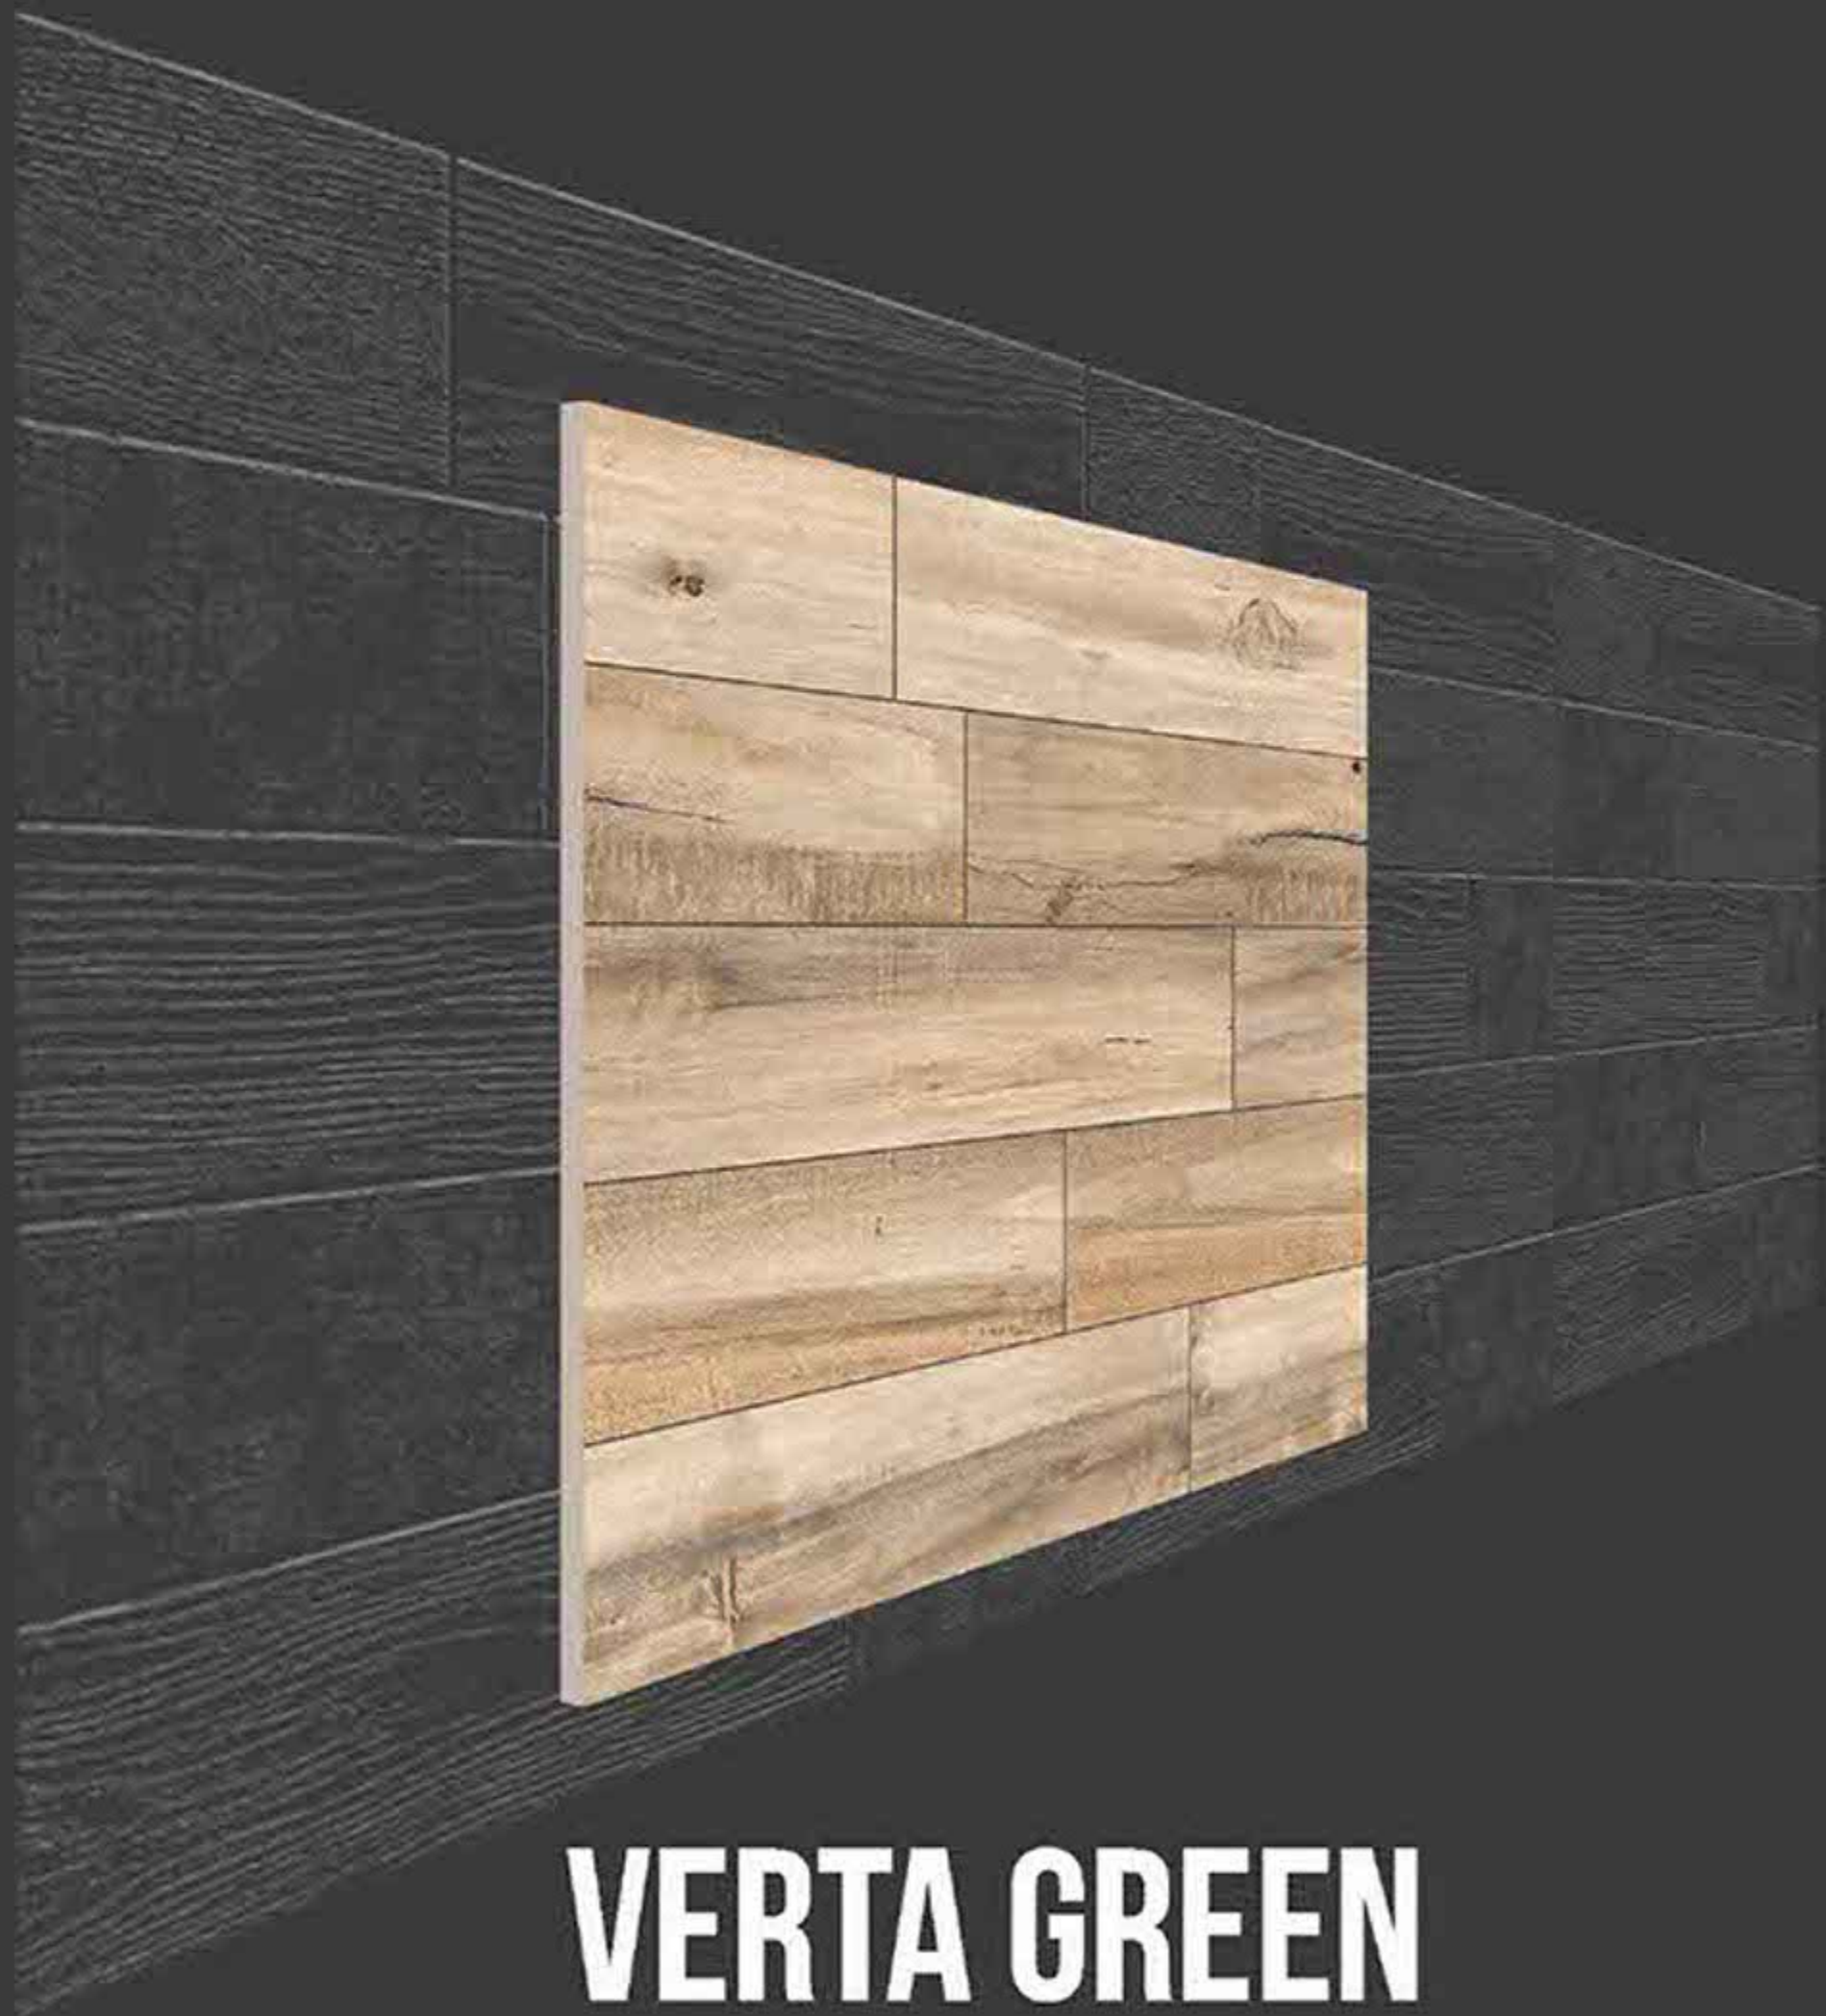

RUSTIC SERIES

SVAN COFFE

**SEMI VITRIFIED
TILES 600X600MM**

-  Floor Tiles
-  Multiple Application
-  Eco Friendly
-  Zero Maintenance

RUSTIC SERIES

TREMAK BROWN

**SEMI VITRIFIED
TILES 600X600MM**

-  Floor Tiles
-  Multiple Application
-  Eco Friendly
-  Zero Maintenance