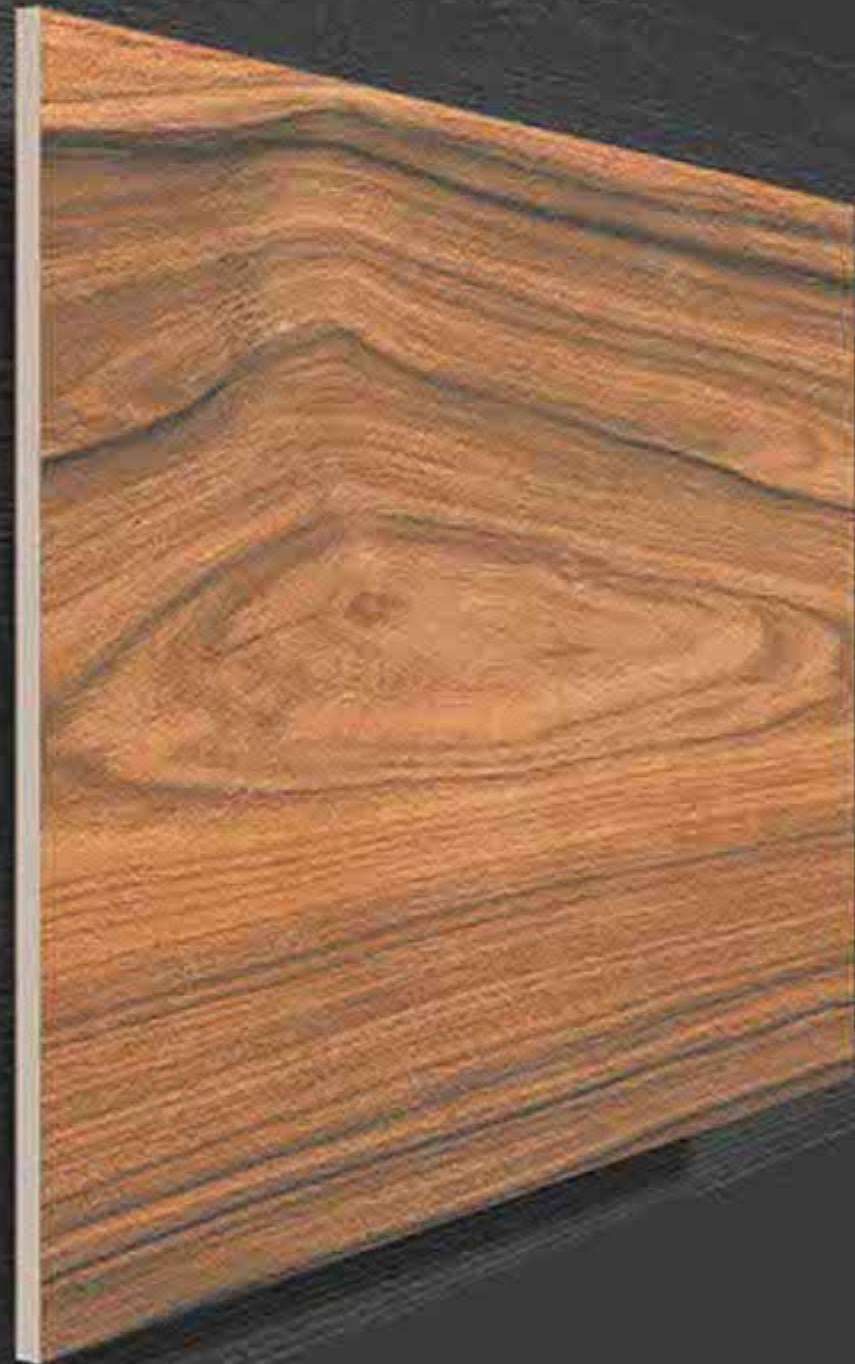

COSMO WOOD

RUSTIC SERIES