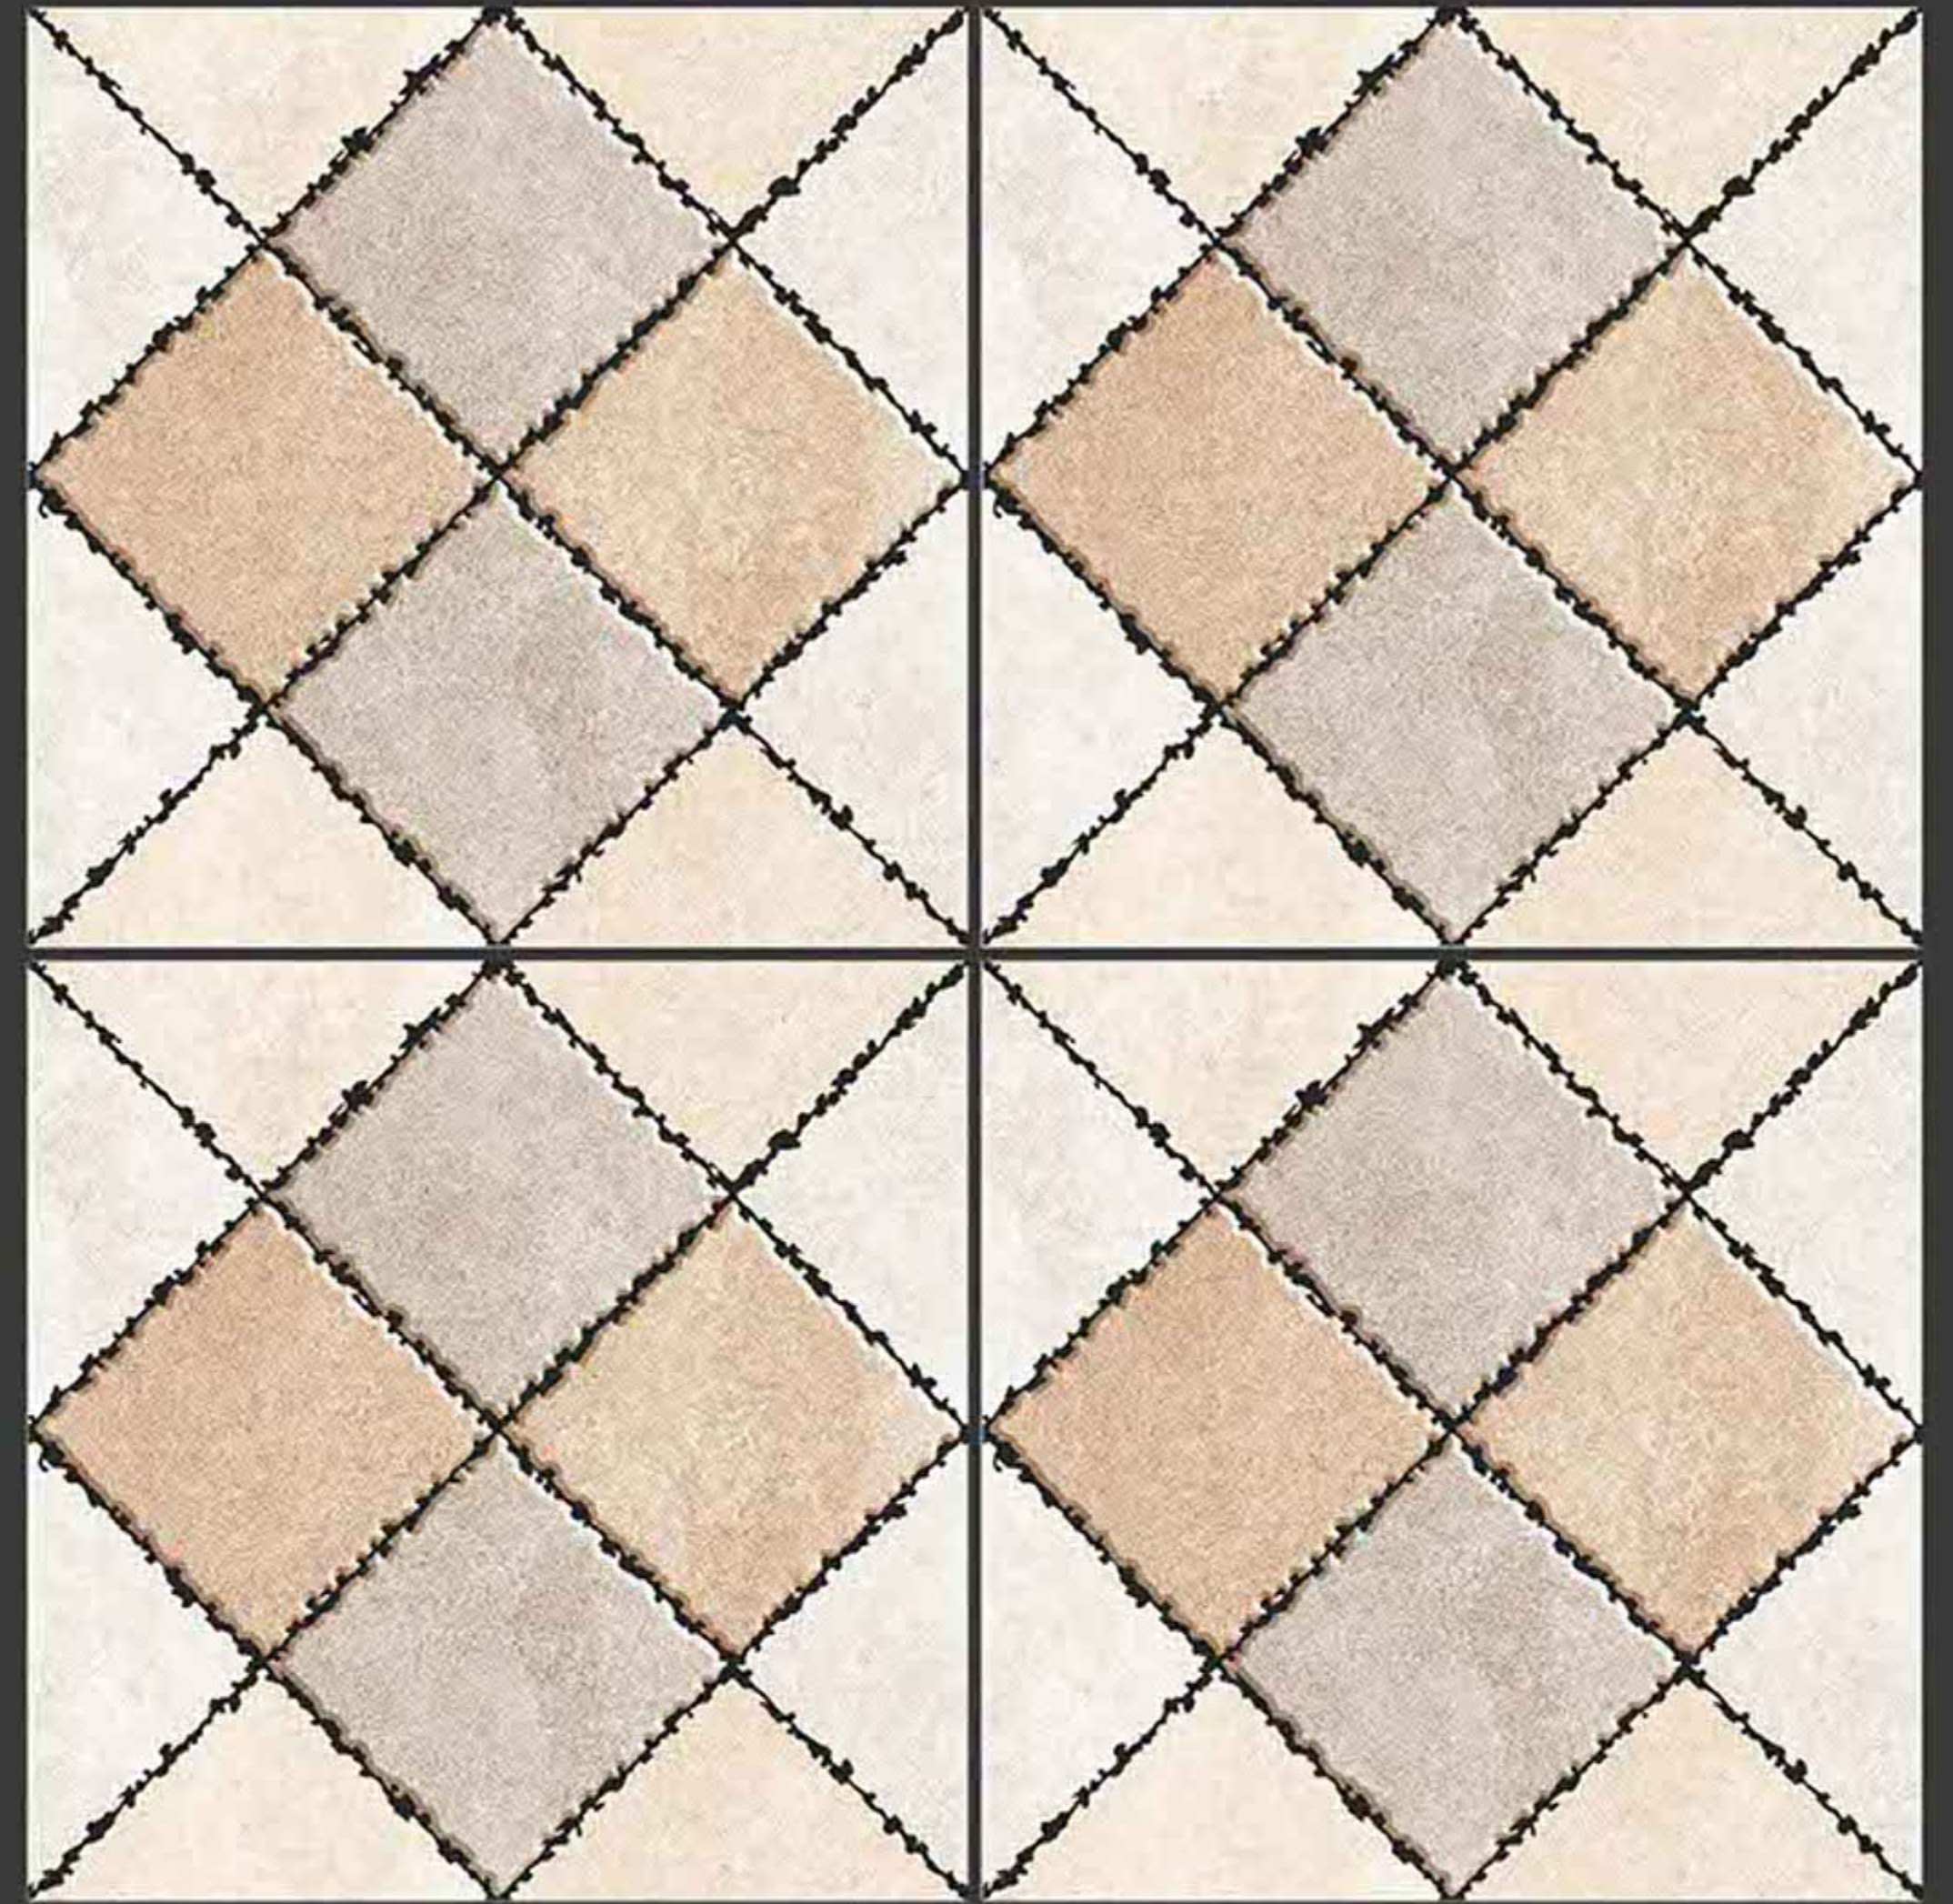

**SEMI VITRIFIED
TILES 600X600MM**

- Floor Tiles
- Multiple Application
- Eco Friendly
- Zero Maintenance