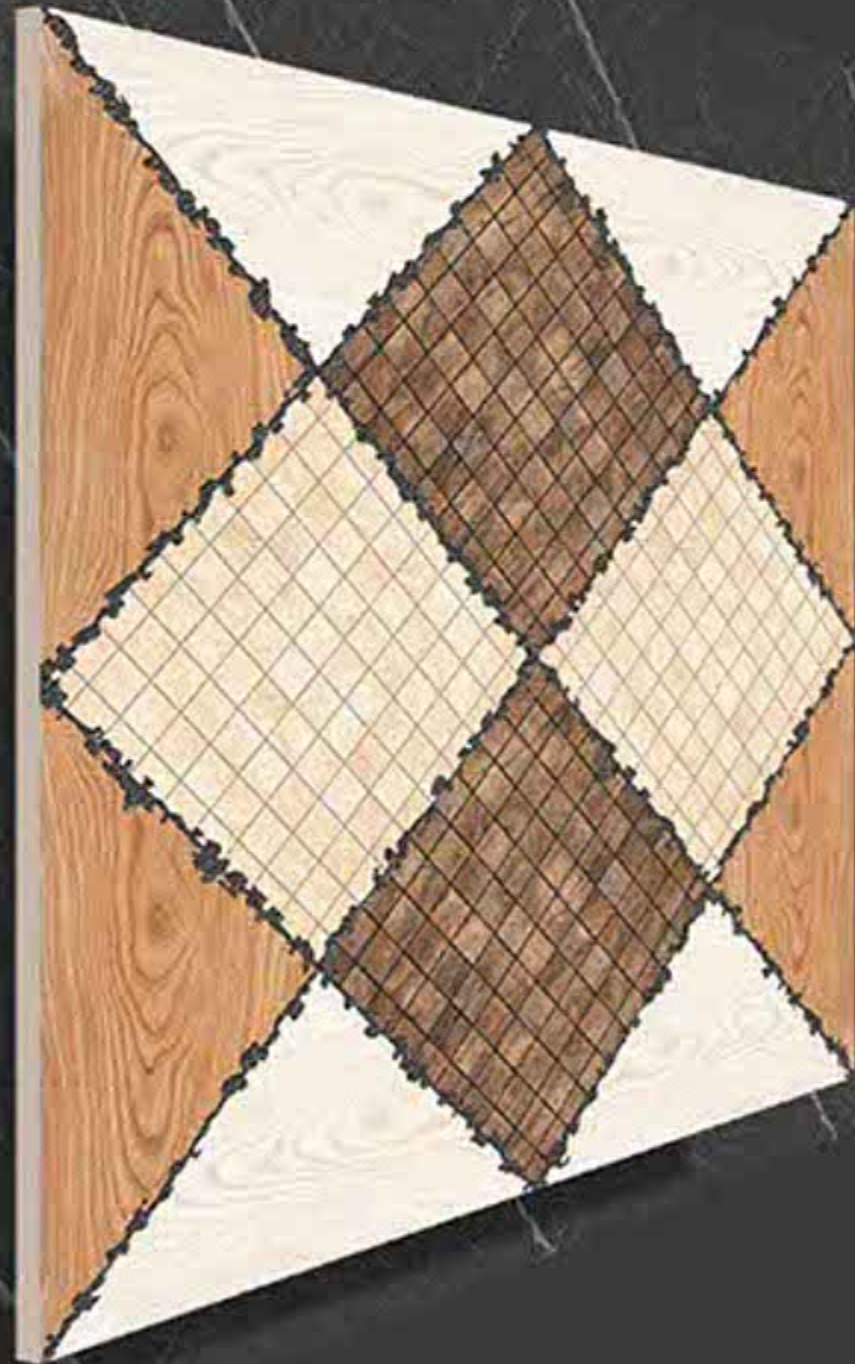

PARIAN GRO

RUSTIC SERIES

**SEMI VITRIFIED
TILES 600X600MM**

PAVONAZZO

RUSTIC SERIES

**SEMI VITRIFIED
TILES 600X600MM**

RED VERONA

RUSTIC SERIES