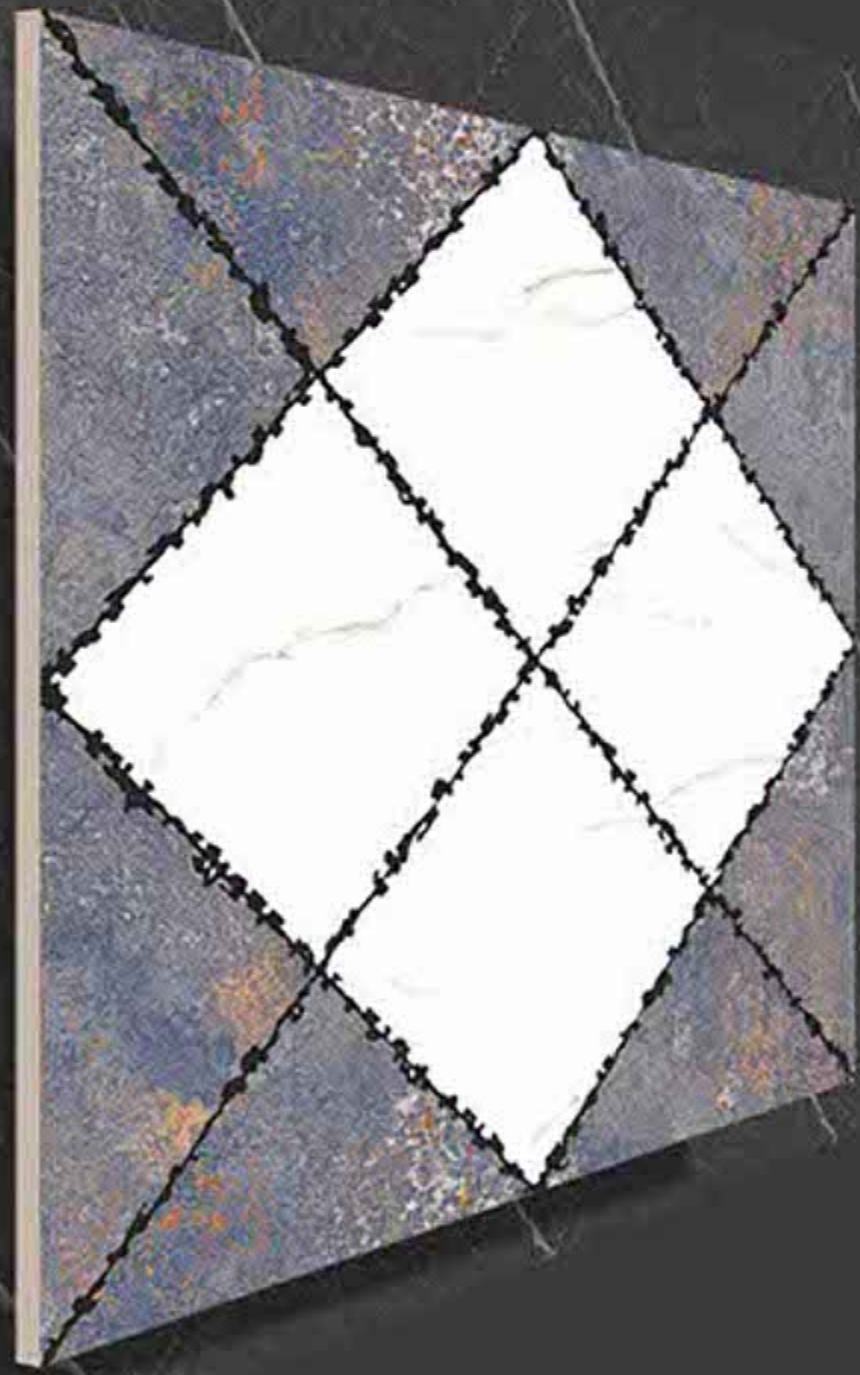

NAXIAN CHEX

RUSTIC SERIES