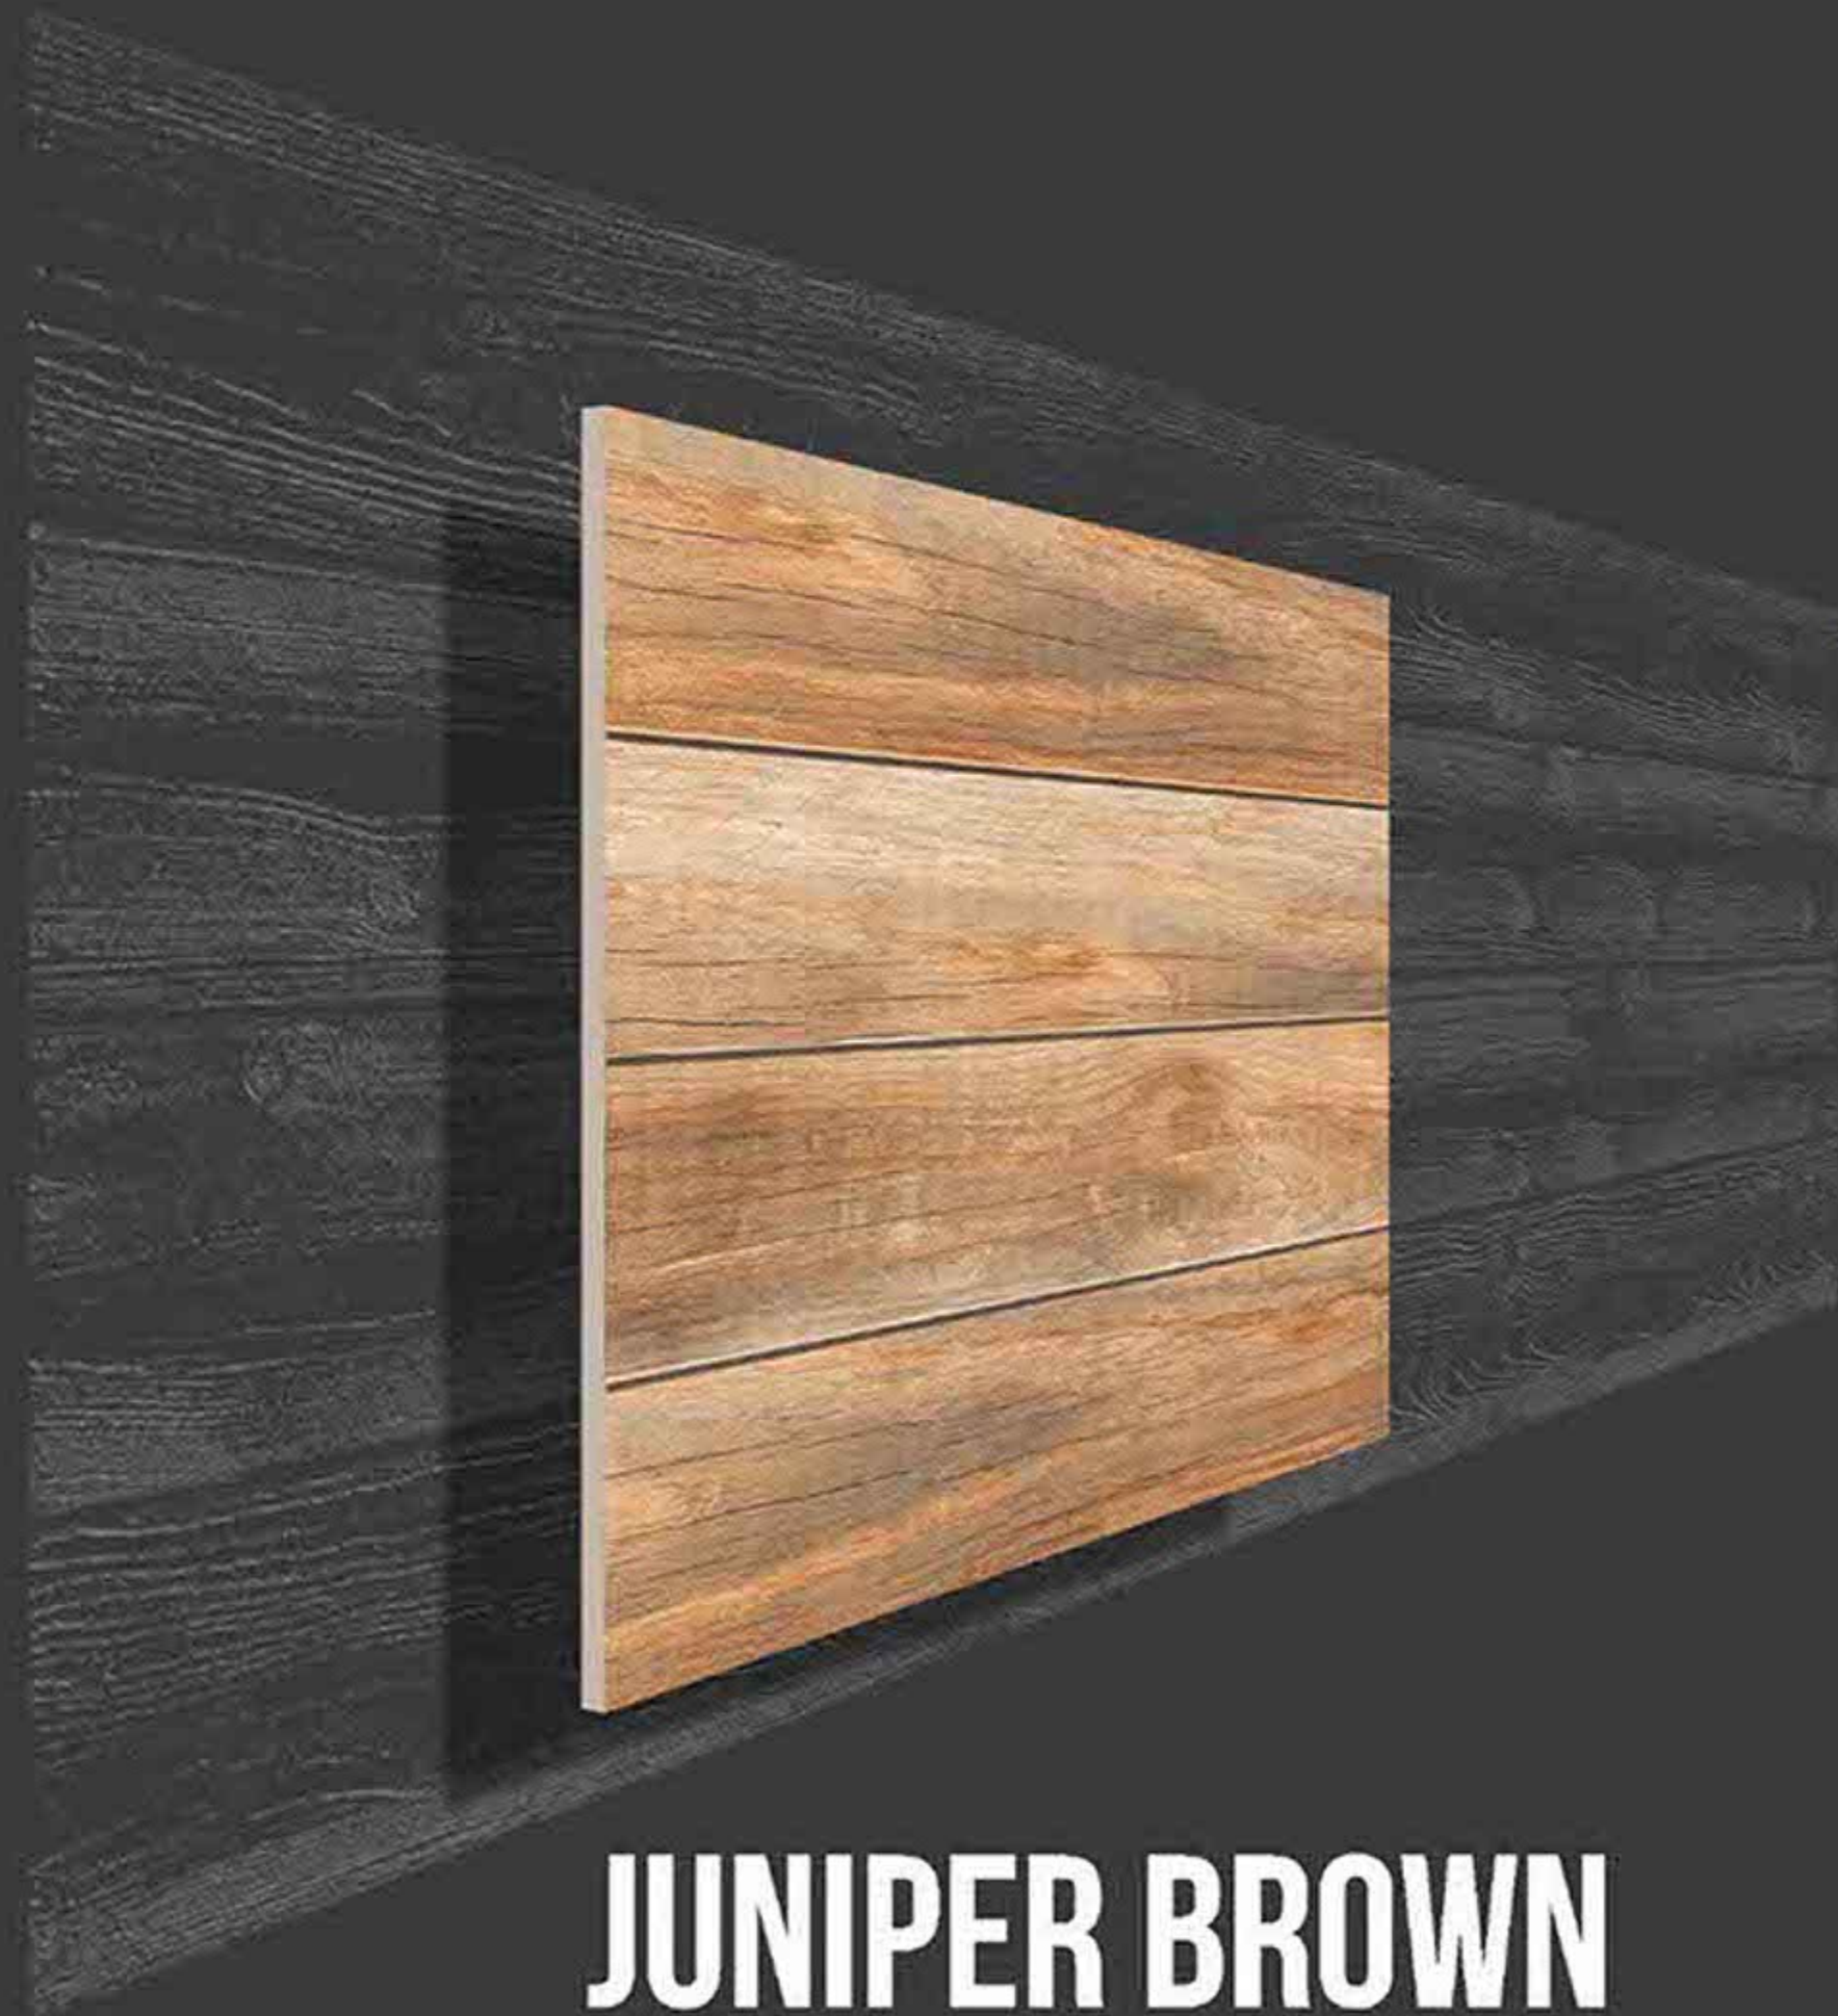

RUSTIC SERIES

FLOWER DARK

**SEMI VITRIFIED
TILES 600X600MM**

Floor Tiles Multiple Applications Eco Friendly Zero Maintenance

RUSTIC SERIES

FLOWER MAULTI

**SEMI VITRIFIED
TILES 600X600MM**

-  Floor Tiles
-  Multiple Application
-  Eco Friendly
-  Zero Maintenance