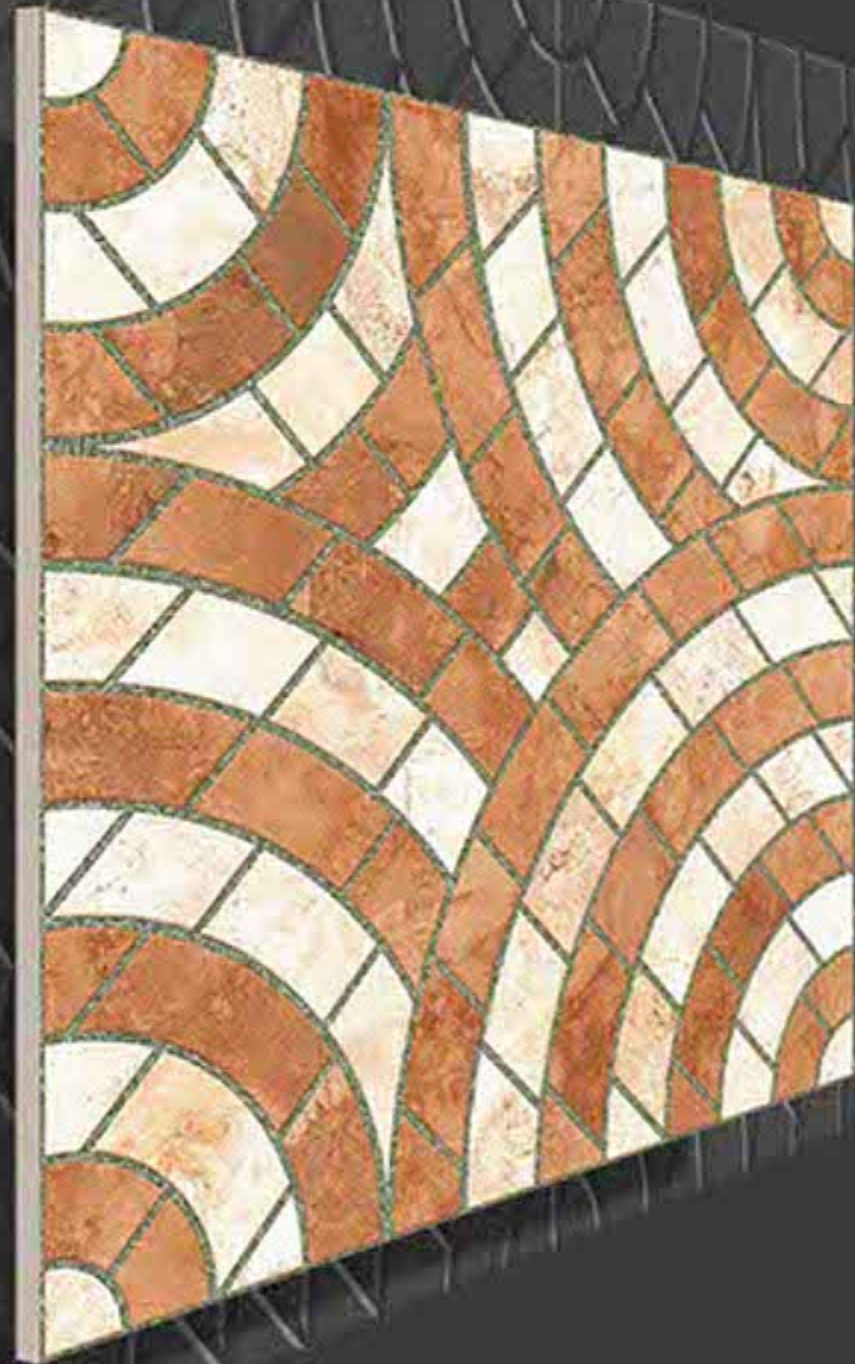

ULTRAEDGE
CERAMIC

RUSTIC SERIES

NATRUL LIGHT

**SEMI VITRIFIED
TILES 600X600MM**

- Floor Tiles
- Multiple Application
- Eco Friendly
- Zero Maintenance

ULTRAEDGE
CERAMIC

RUSTIC SERIES

ROJO BROWN