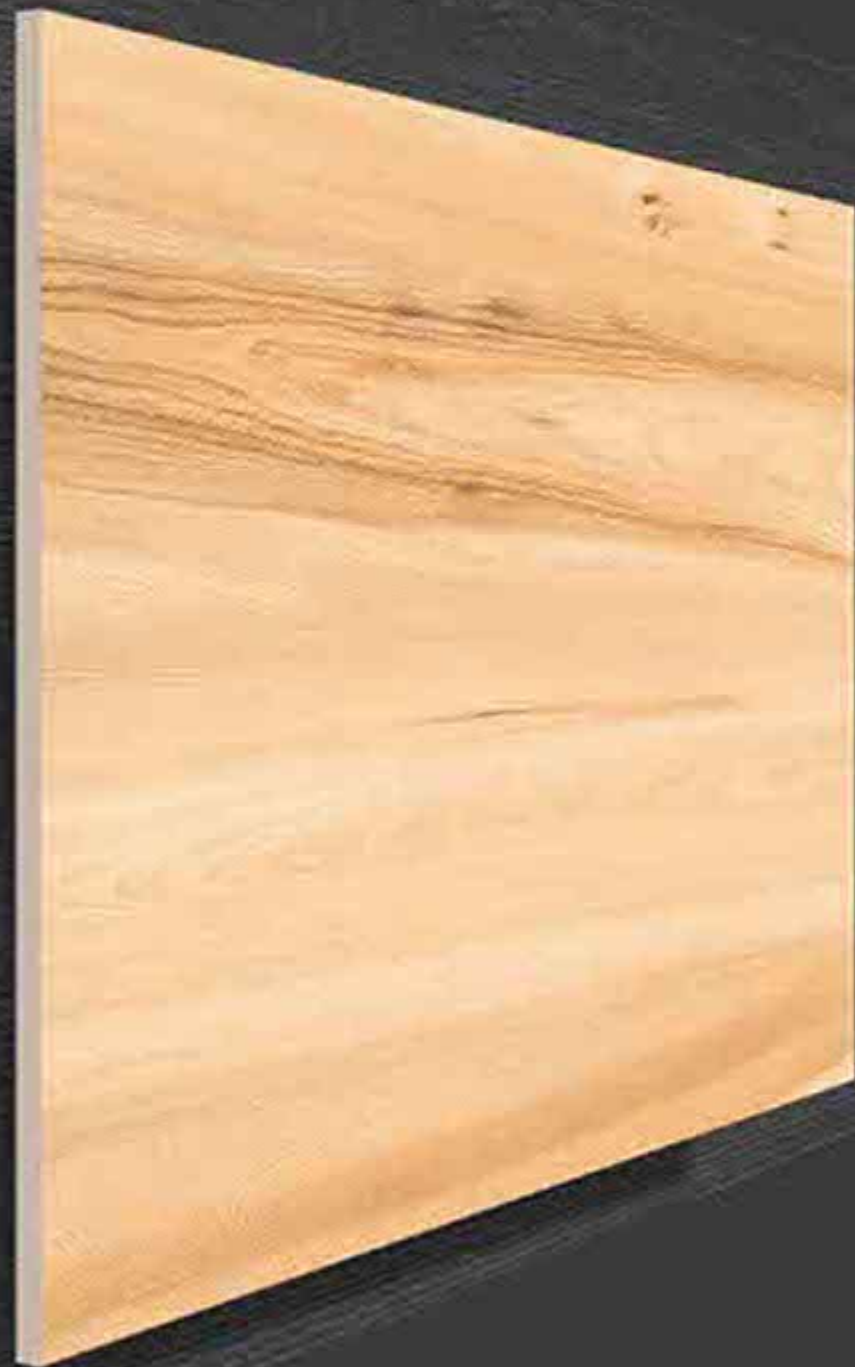

COPPER WOOD

RUSTIC SERIES

**SEMI VITRIFIED
TILES 600X600MM**

-  Floor Tiles
-  Multiple Application
-  Eco Friendly
-  Zero Maintenance

COSMO WOOD

RUSTIC SERIES

**SEMI VITRIFIED
TILES 600X600MM**

-  Floor Tiles
-  Multiple Application
-  Eco Friendly
-  Zero Maintenance