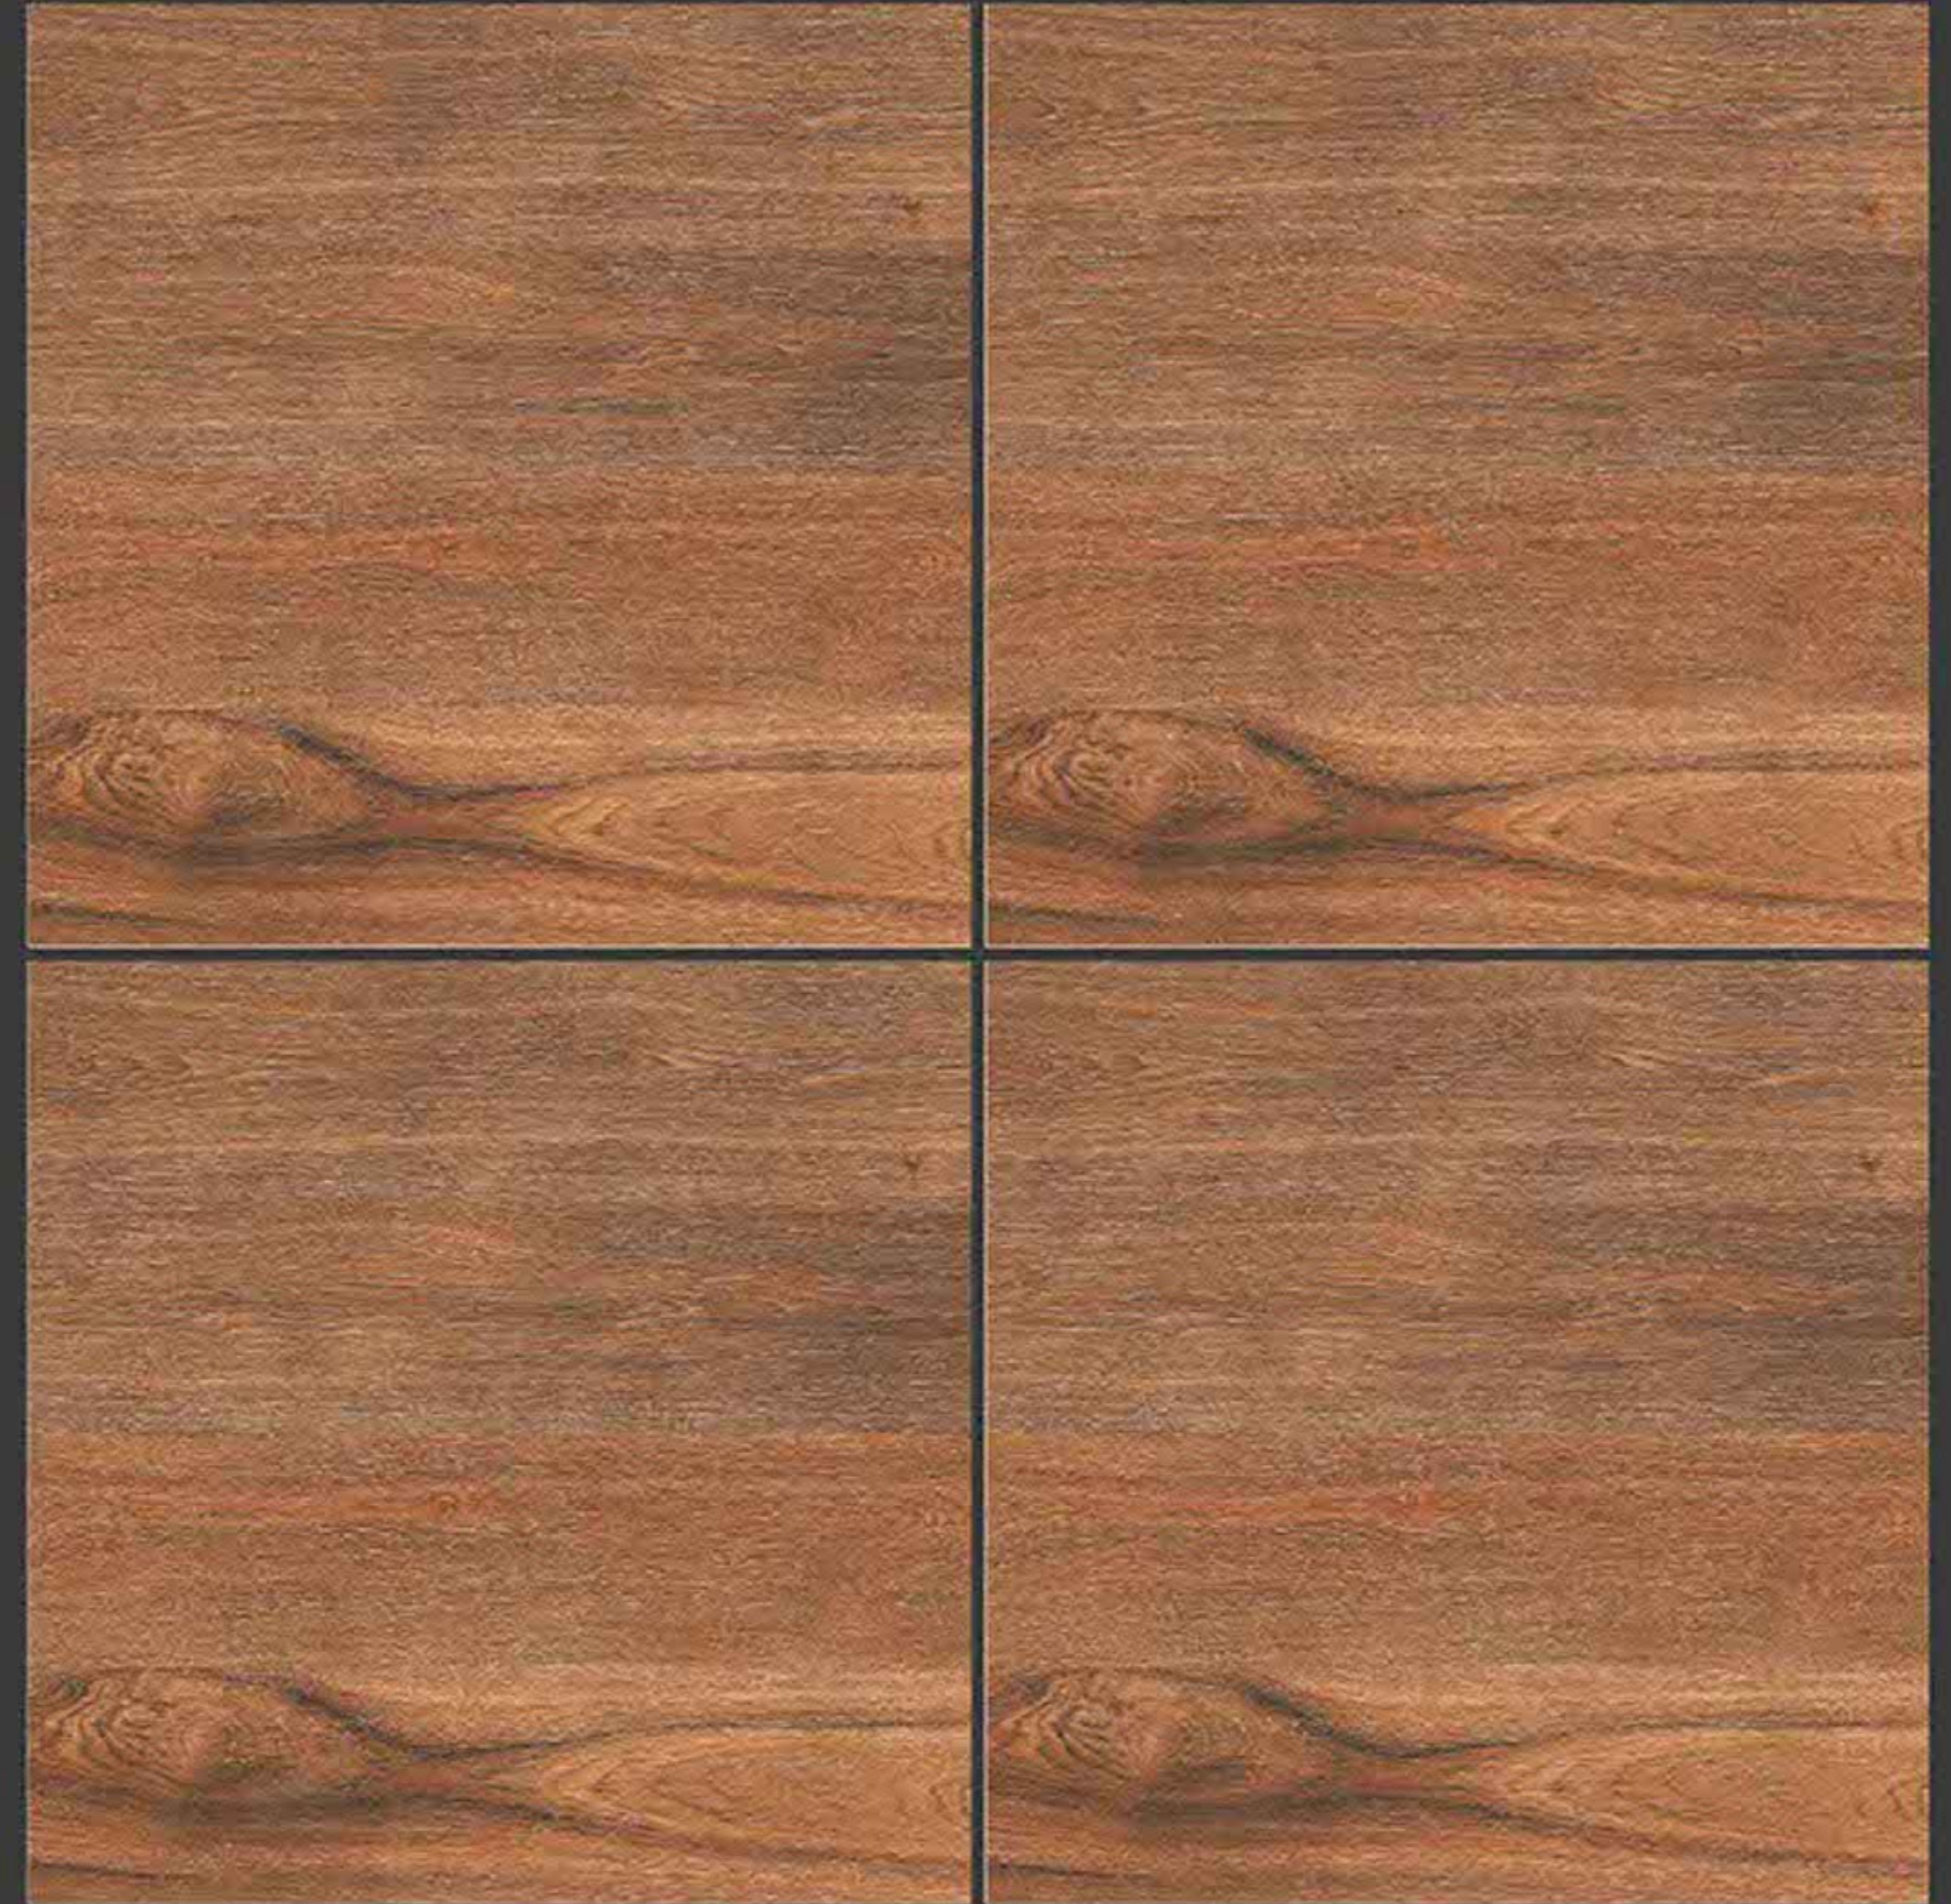

**SEMI VITRIFIED
TILES 600X600MM**