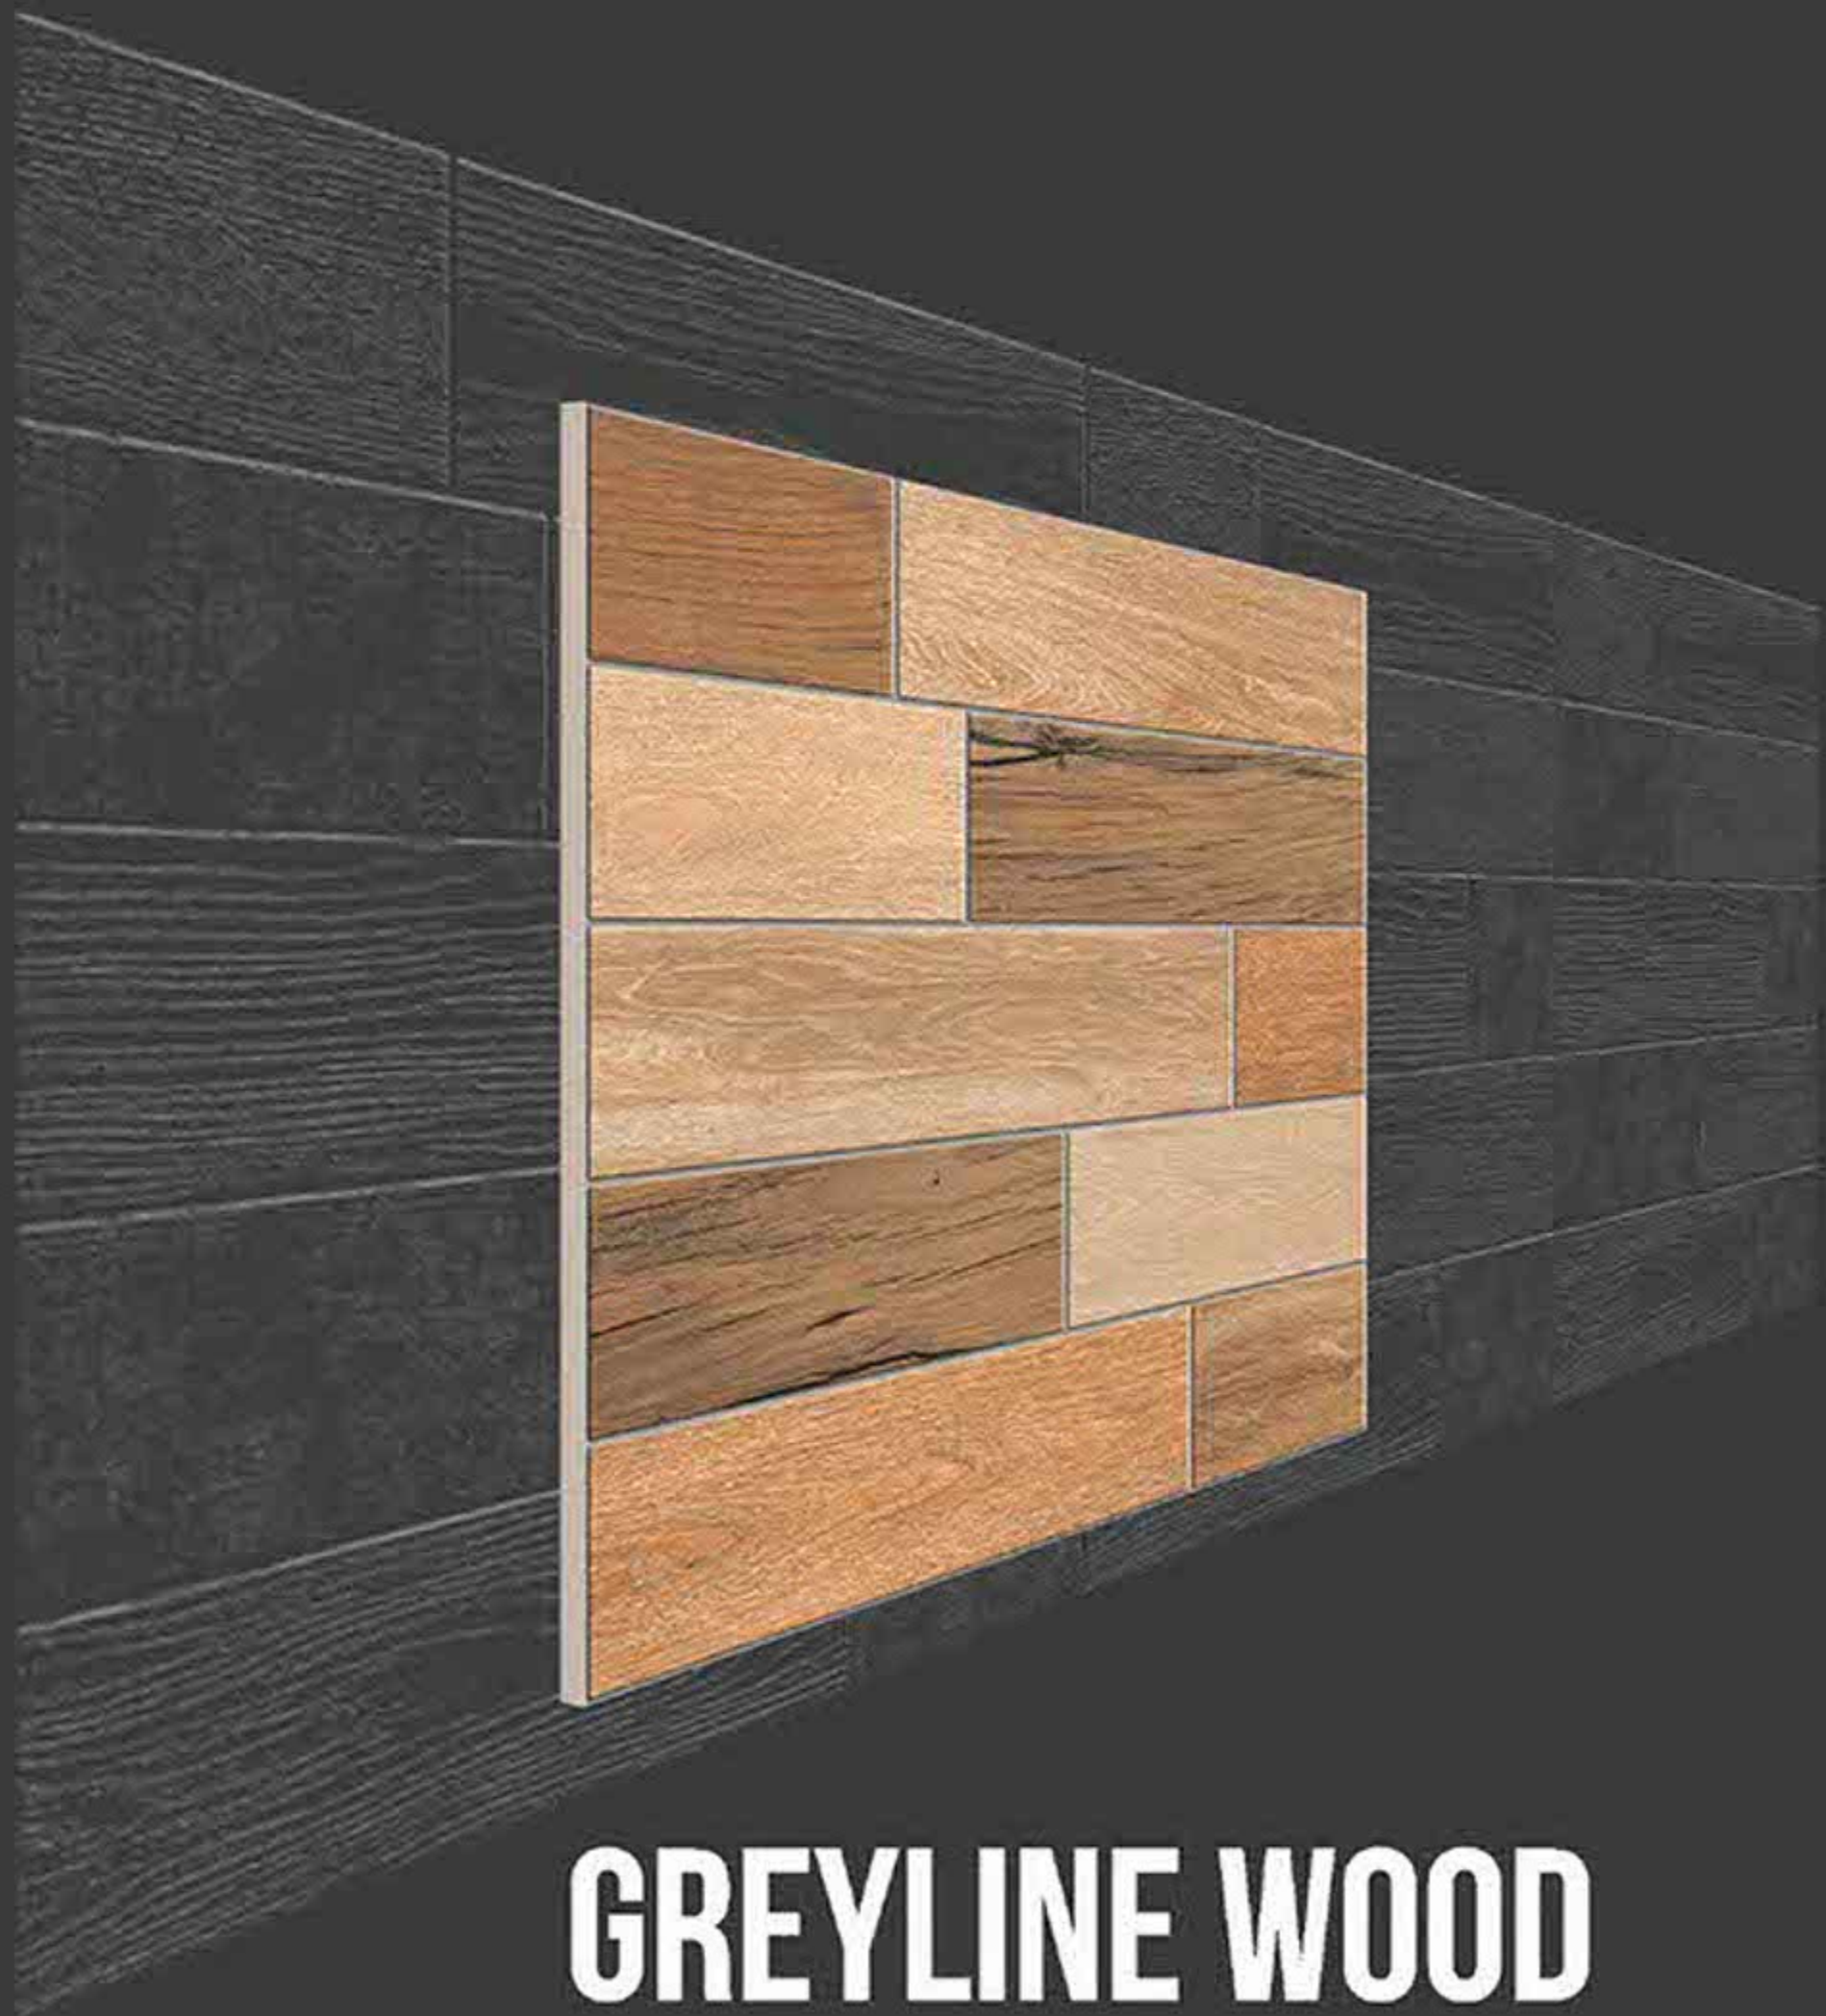

RUSTIC SERIES

FROMIN BROWN

**SEMI VITRIFIED
TILES 600X600MM**

-  Floor Tiles
-  Multiple Application
-  Eco Friendly
-  Zero Maintenance

RUSTIC SERIES

GOLDEN BERRY

**SEMI VITRIFIED
TILES 600X600MM**

-  Floor Tiles
-  Multiple Application
-  Eco Friendly
-  Zero Maintenance