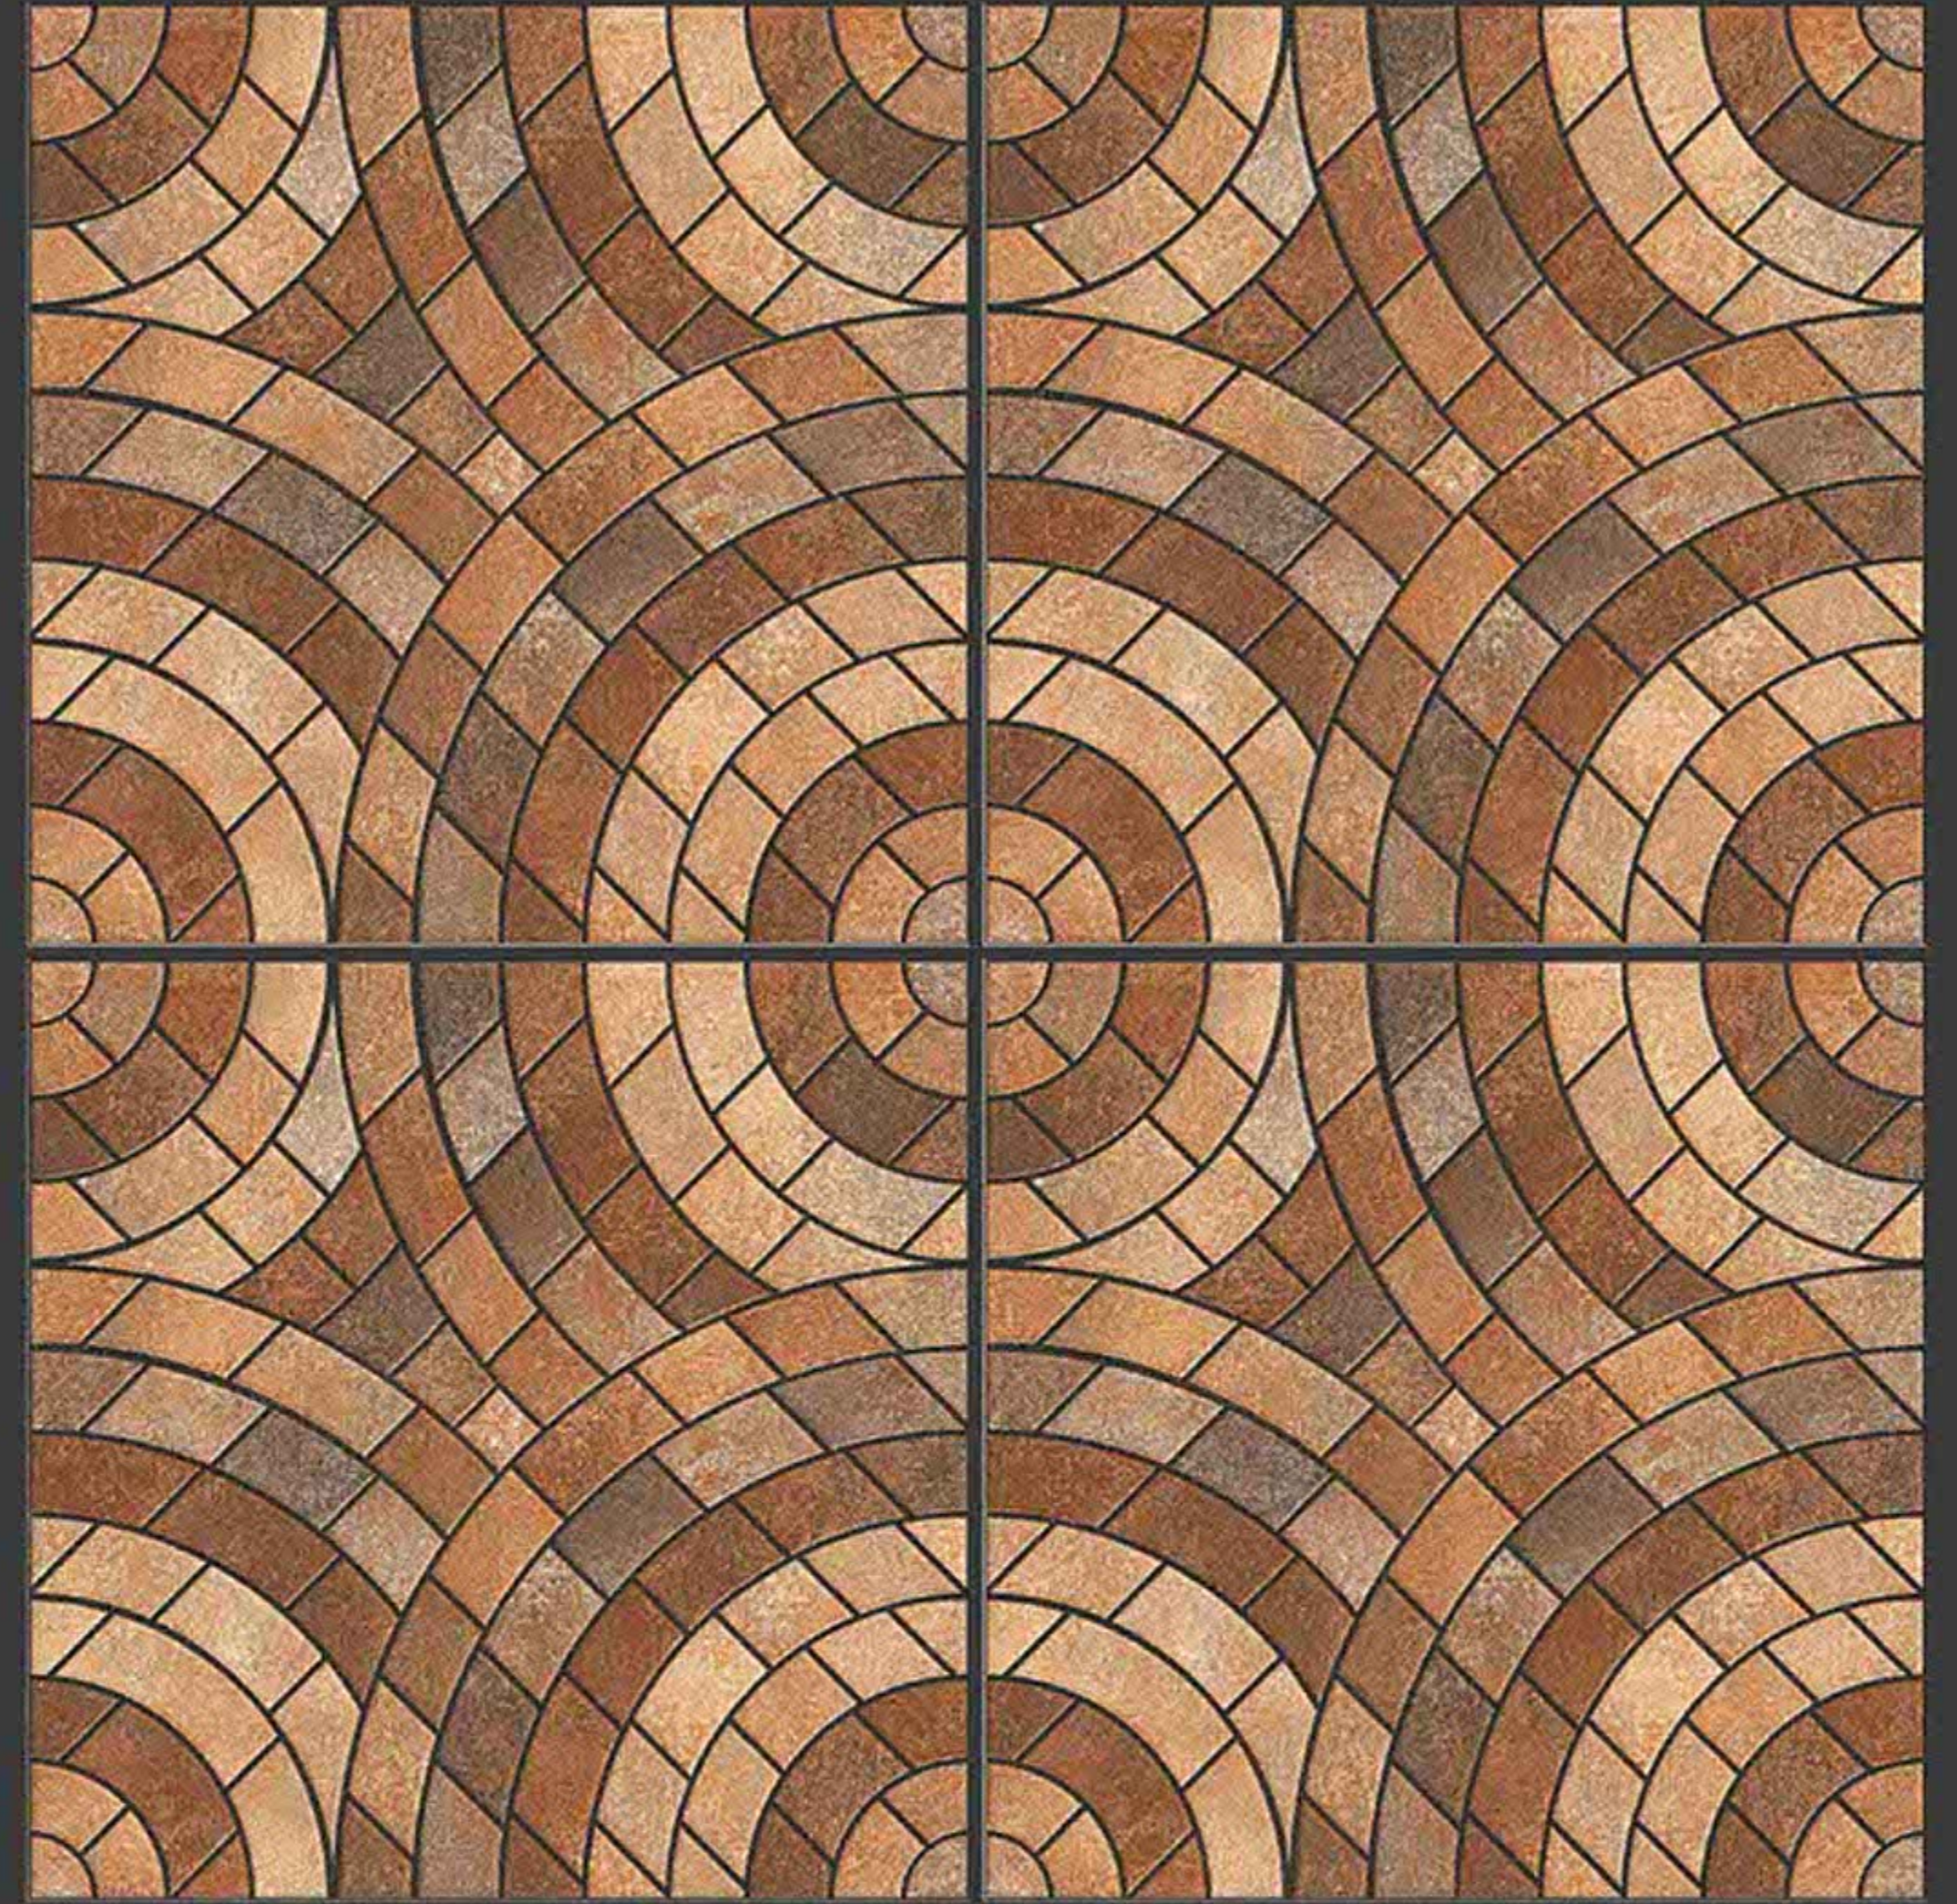

**SEMI VITRIFIED
TILES 600X600MM**

- Floor Tiles
- Multiple Application
- Eco Friendly
- Zero Maintenance