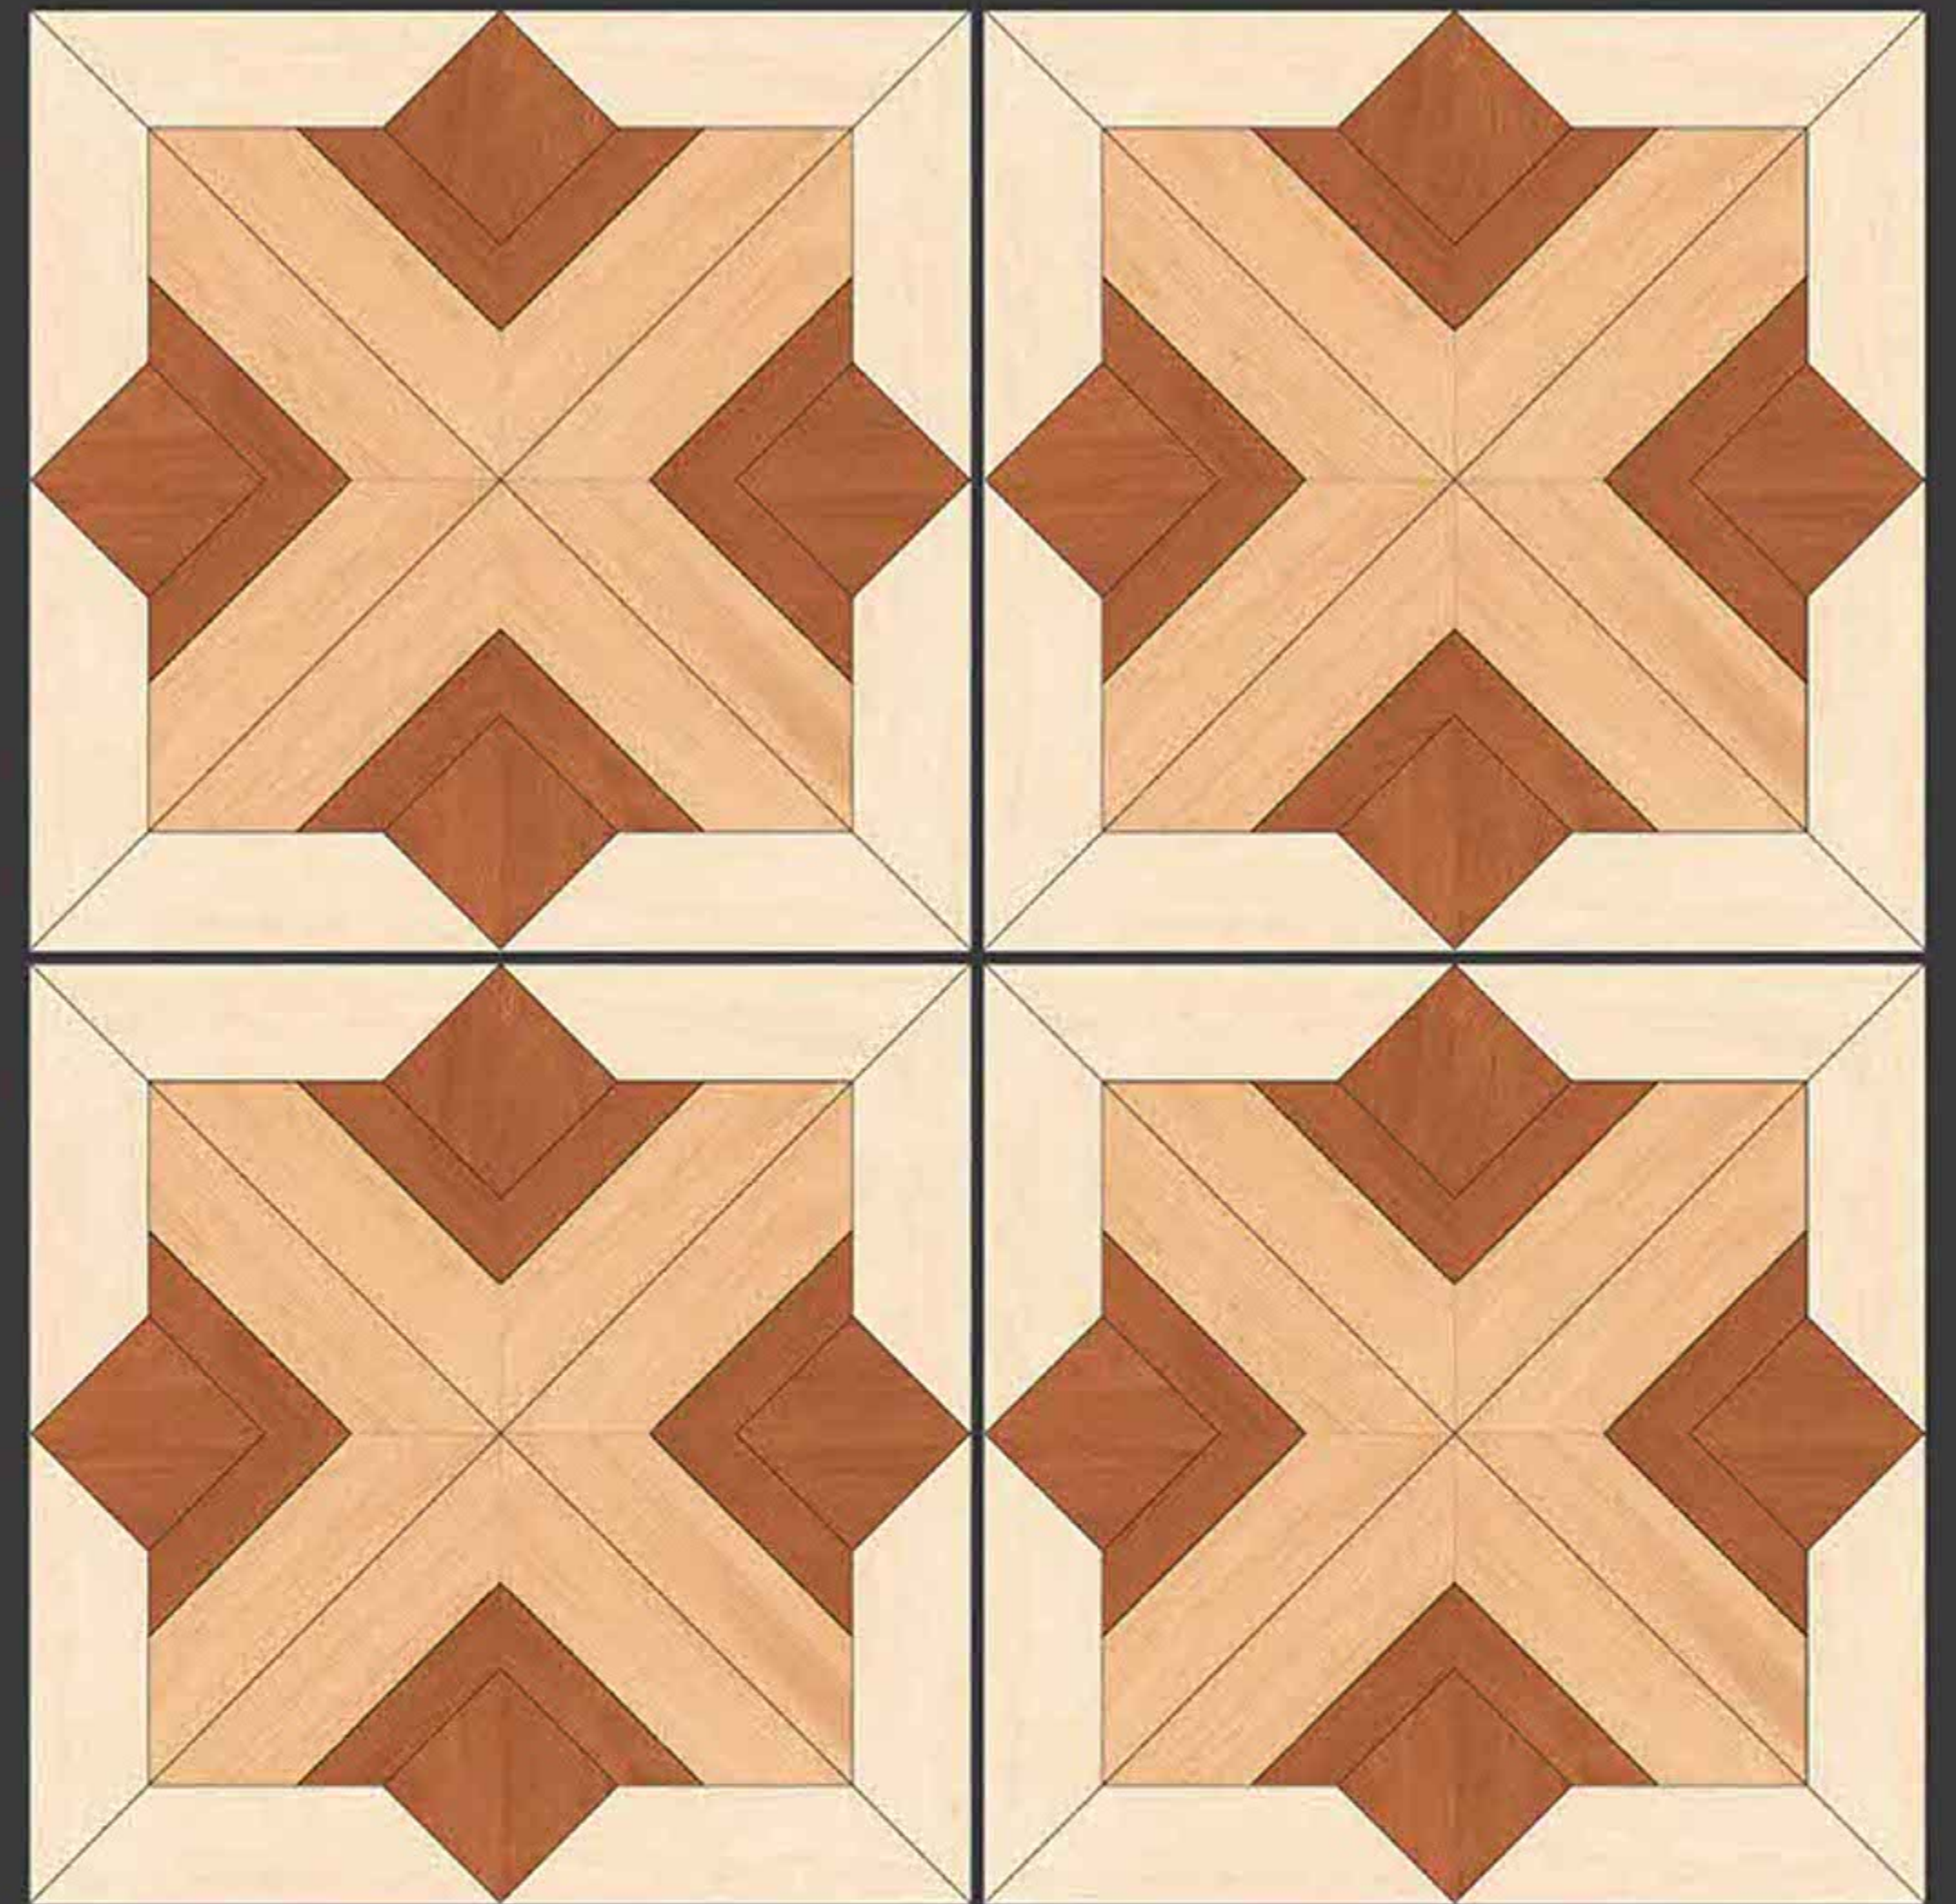

ULTRAEDGE
CERAMIC

AMBER PINE

RUSTIC SERIES

**SEMI VITRIFIED
TILES 600X600MM**

- Floor Tiles
- Multiple Application
- Eco Friendly
- Zero Maintenance

AROBIO BROWN

RUSTIC SERIES

**SEMI VITRIFIED
TILES 600X600MM**