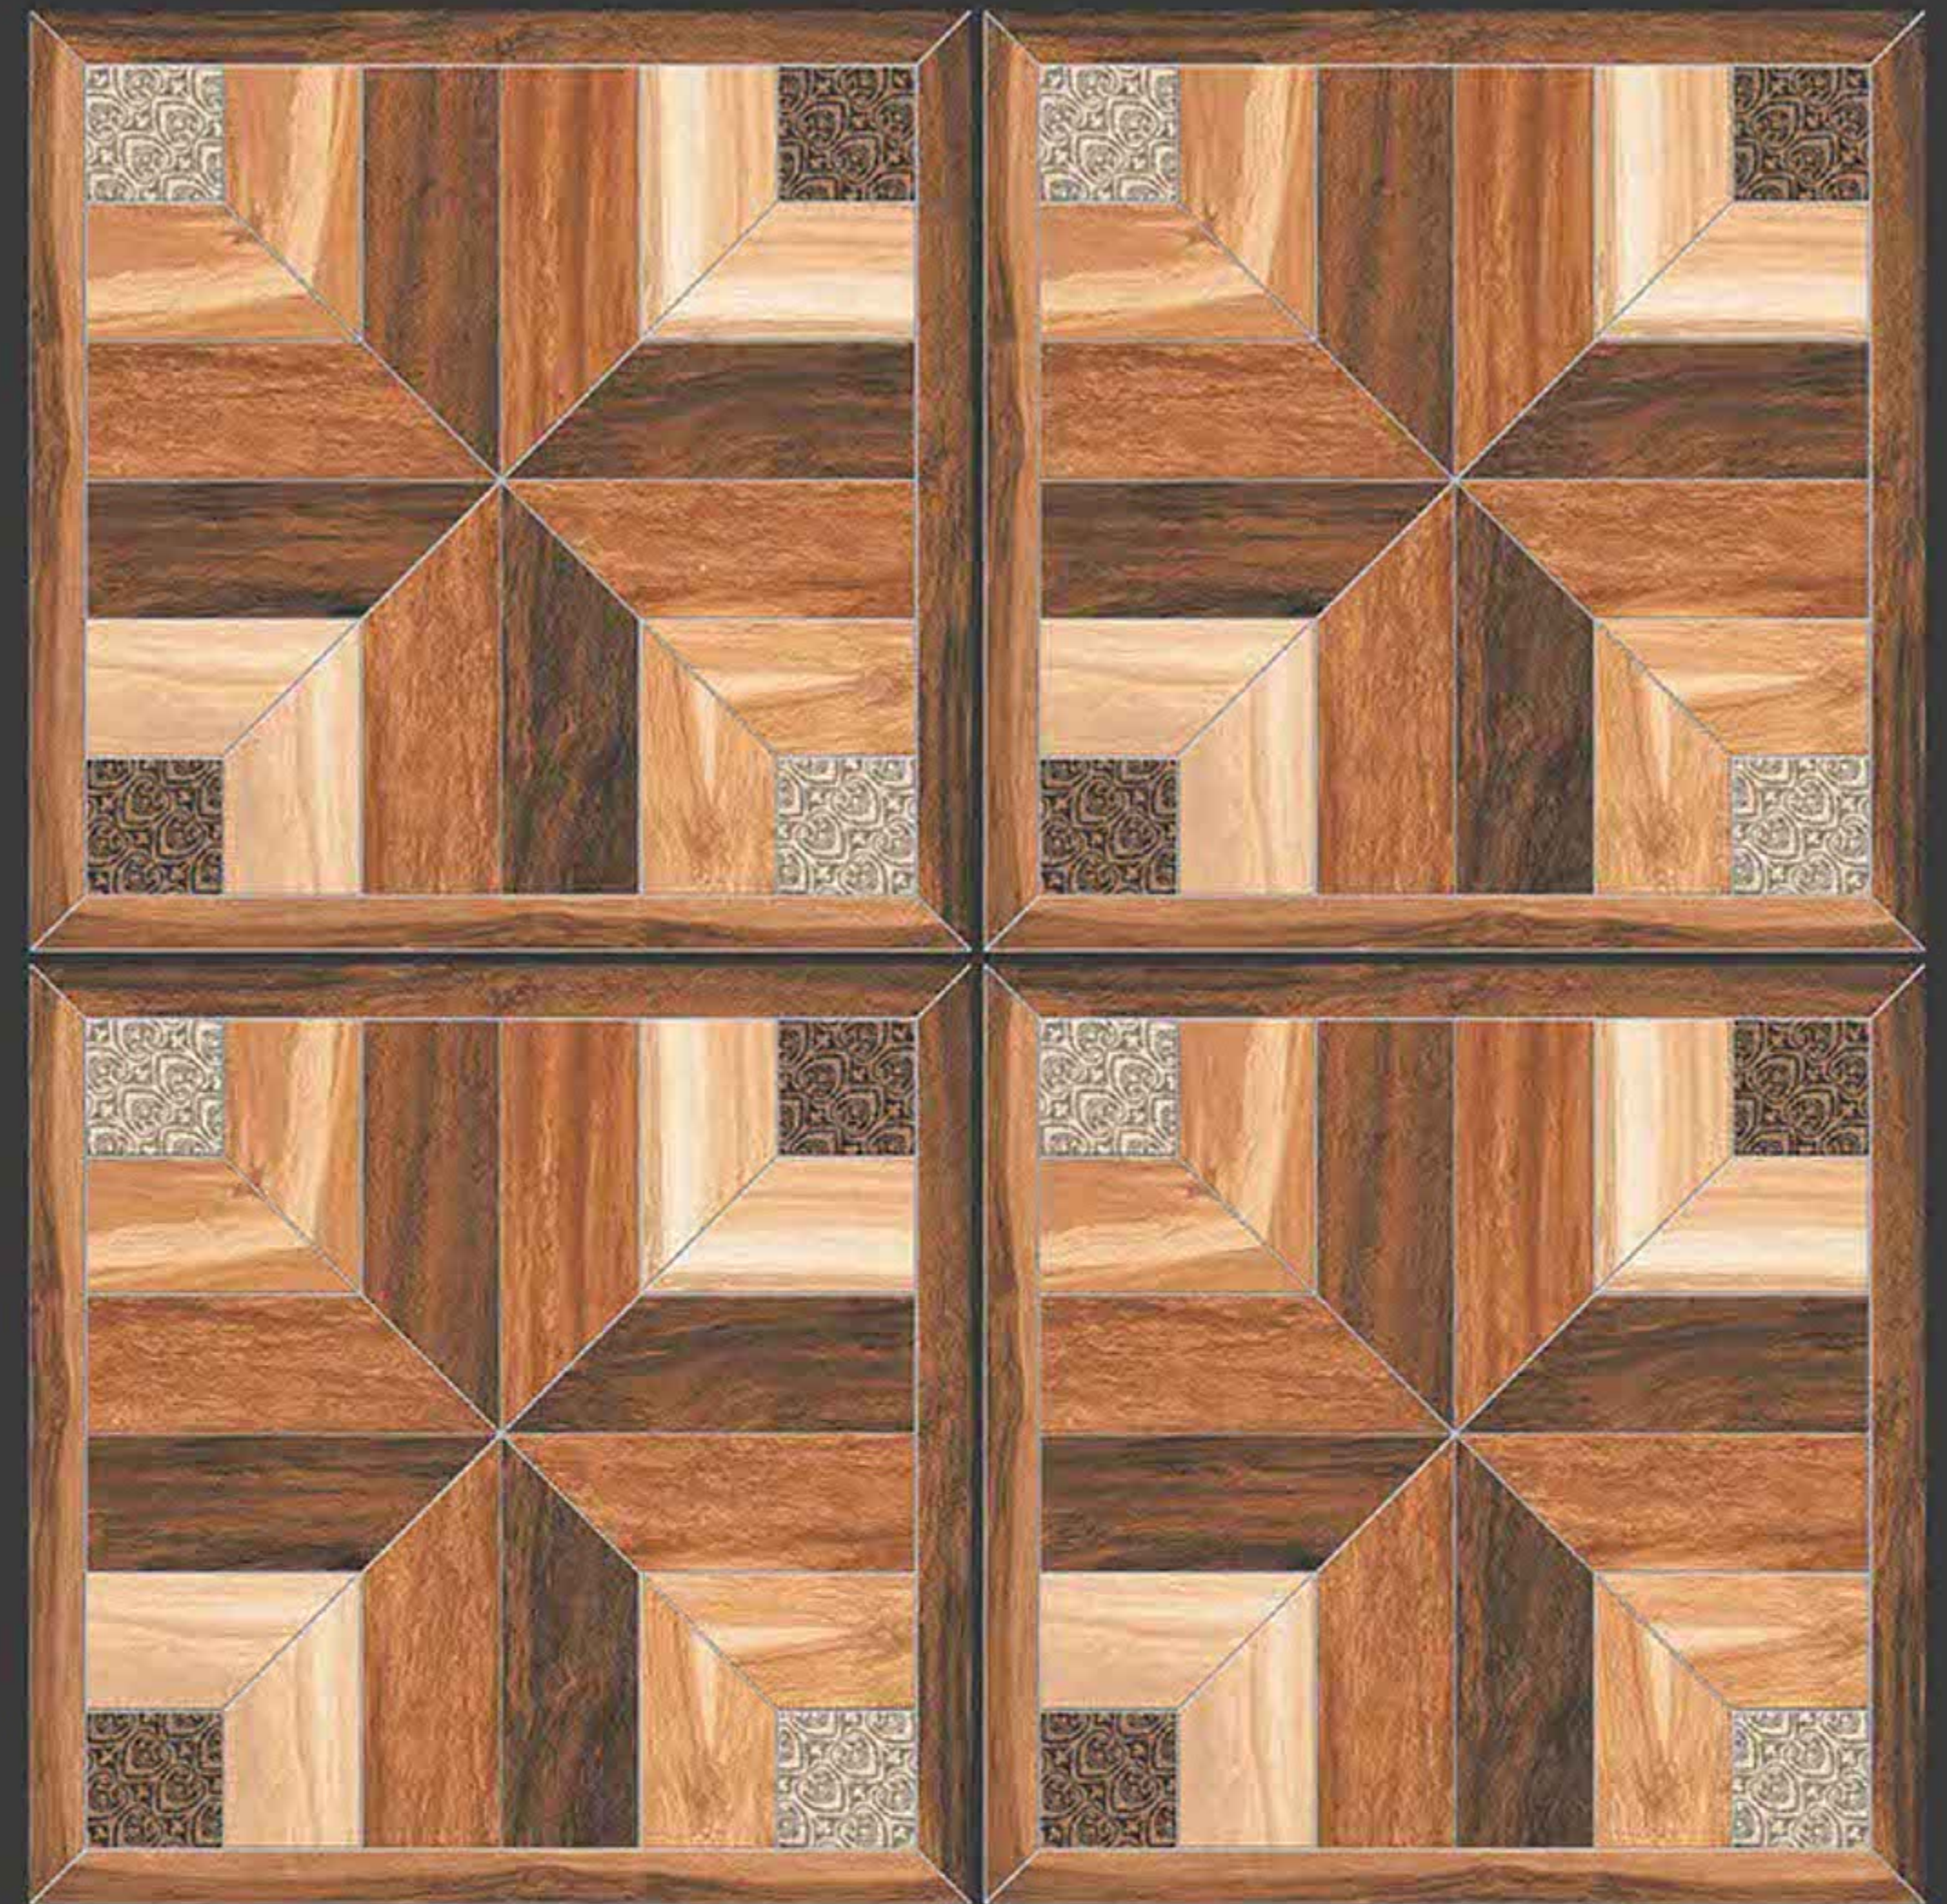

RUSTIC SERIES

**SEMI VITRIFIED
TILES 600X600MM**

-  Floor Tiles
-  Multiple Application
-  Eco Friendly
-  Zero Maintenance

ULTRAEDGE
CERAMIC

CHILL WOOD

RUSTIC SERIES

**SEMI VITRIFIED
TILES 600X600MM**

CROMA WOOD