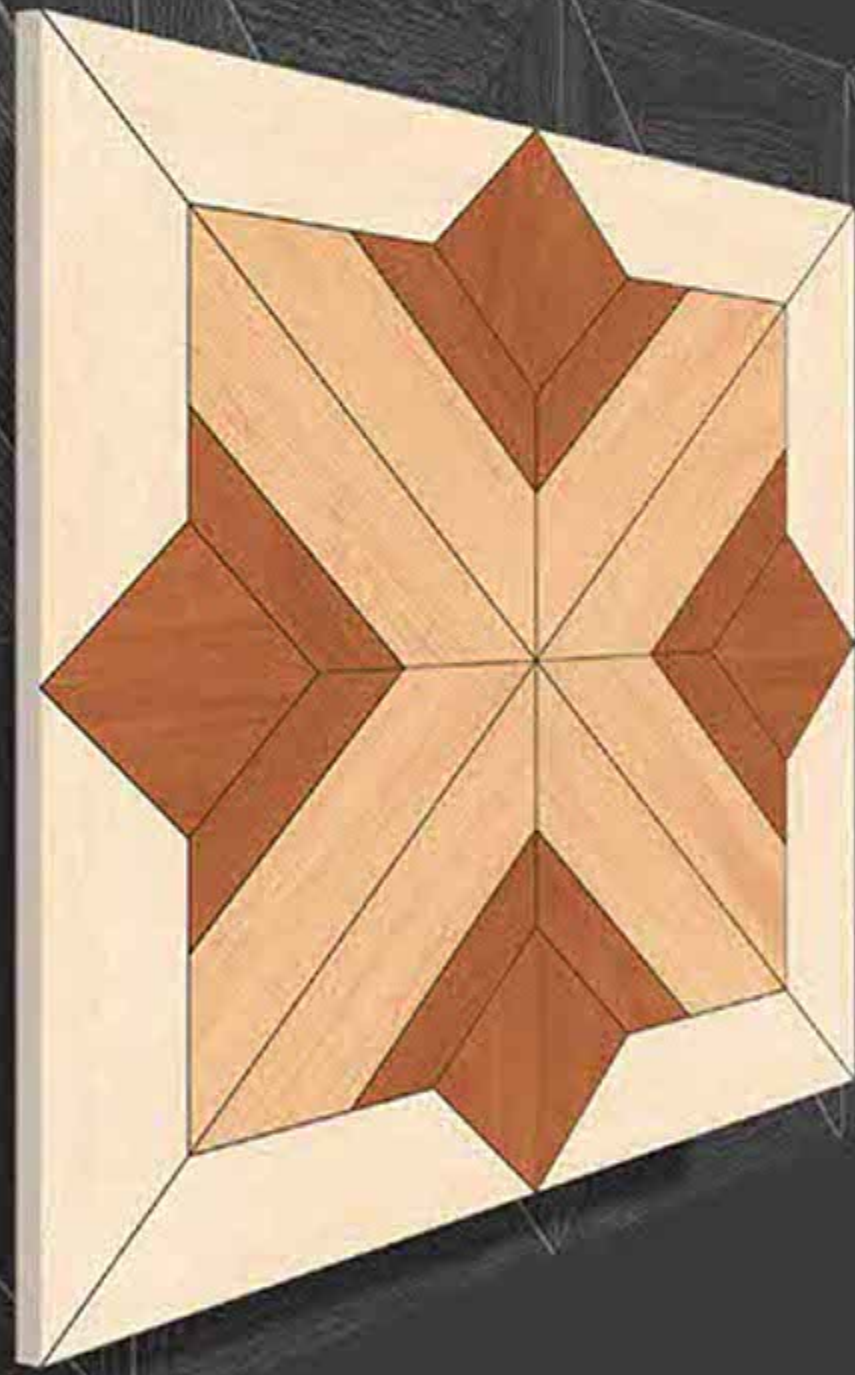

ULTRAEDGE
CERAMIC

AMBER PINE

RUSTIC SERIES

**SEMI VITRIFIED
TILES 600X600MM**

- Floor Tiles
- Multiple Application
- Eco Friendly
- Zero Maintenance

AROBIO BROWN

RUSTIC SERIES

**SEMI VITRIFIED
TILES 600X600MM**