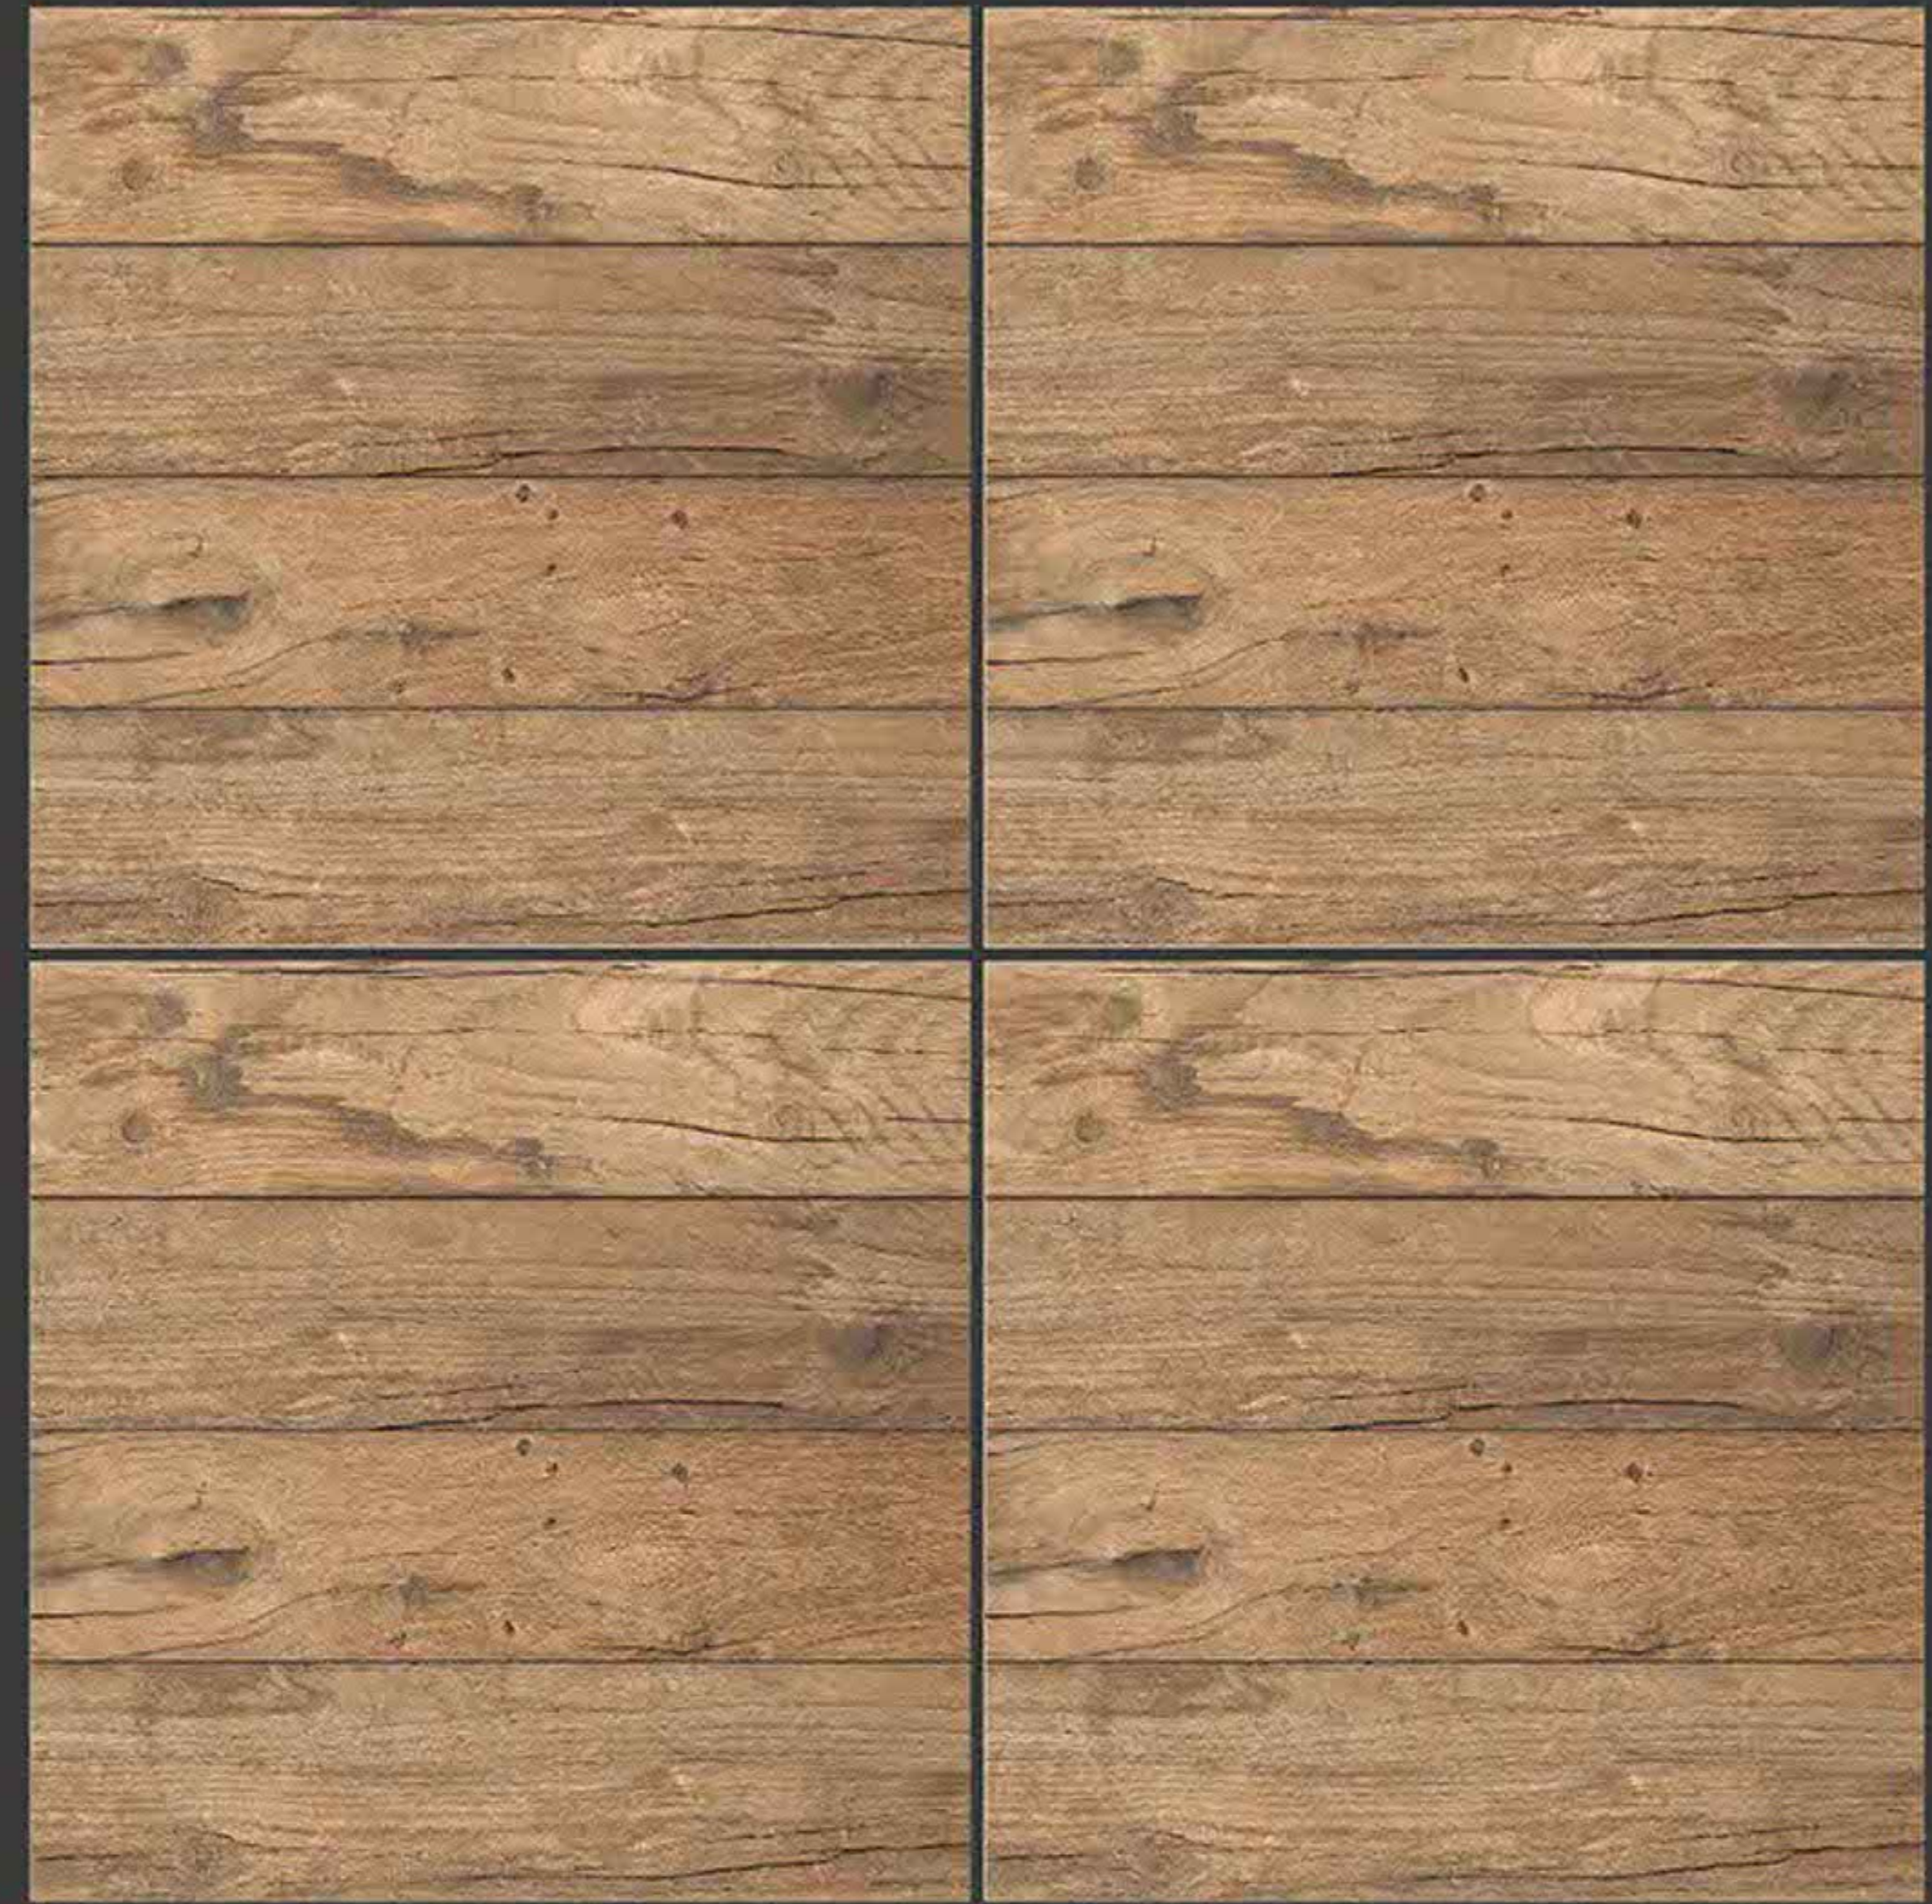

RUSTIC SERIES

**SEMI VITRIFIED
TILES 600X600MM**

-  Floor Tiles
-  Multiple Application
-  Eco Friendly
-  Zero Maintenance

NERO WOOD

RUSTIC SERIES

**SEMI VITRIFIED
TILES 600X600MM**

RUSTIC SERIES

EMPRA DARK