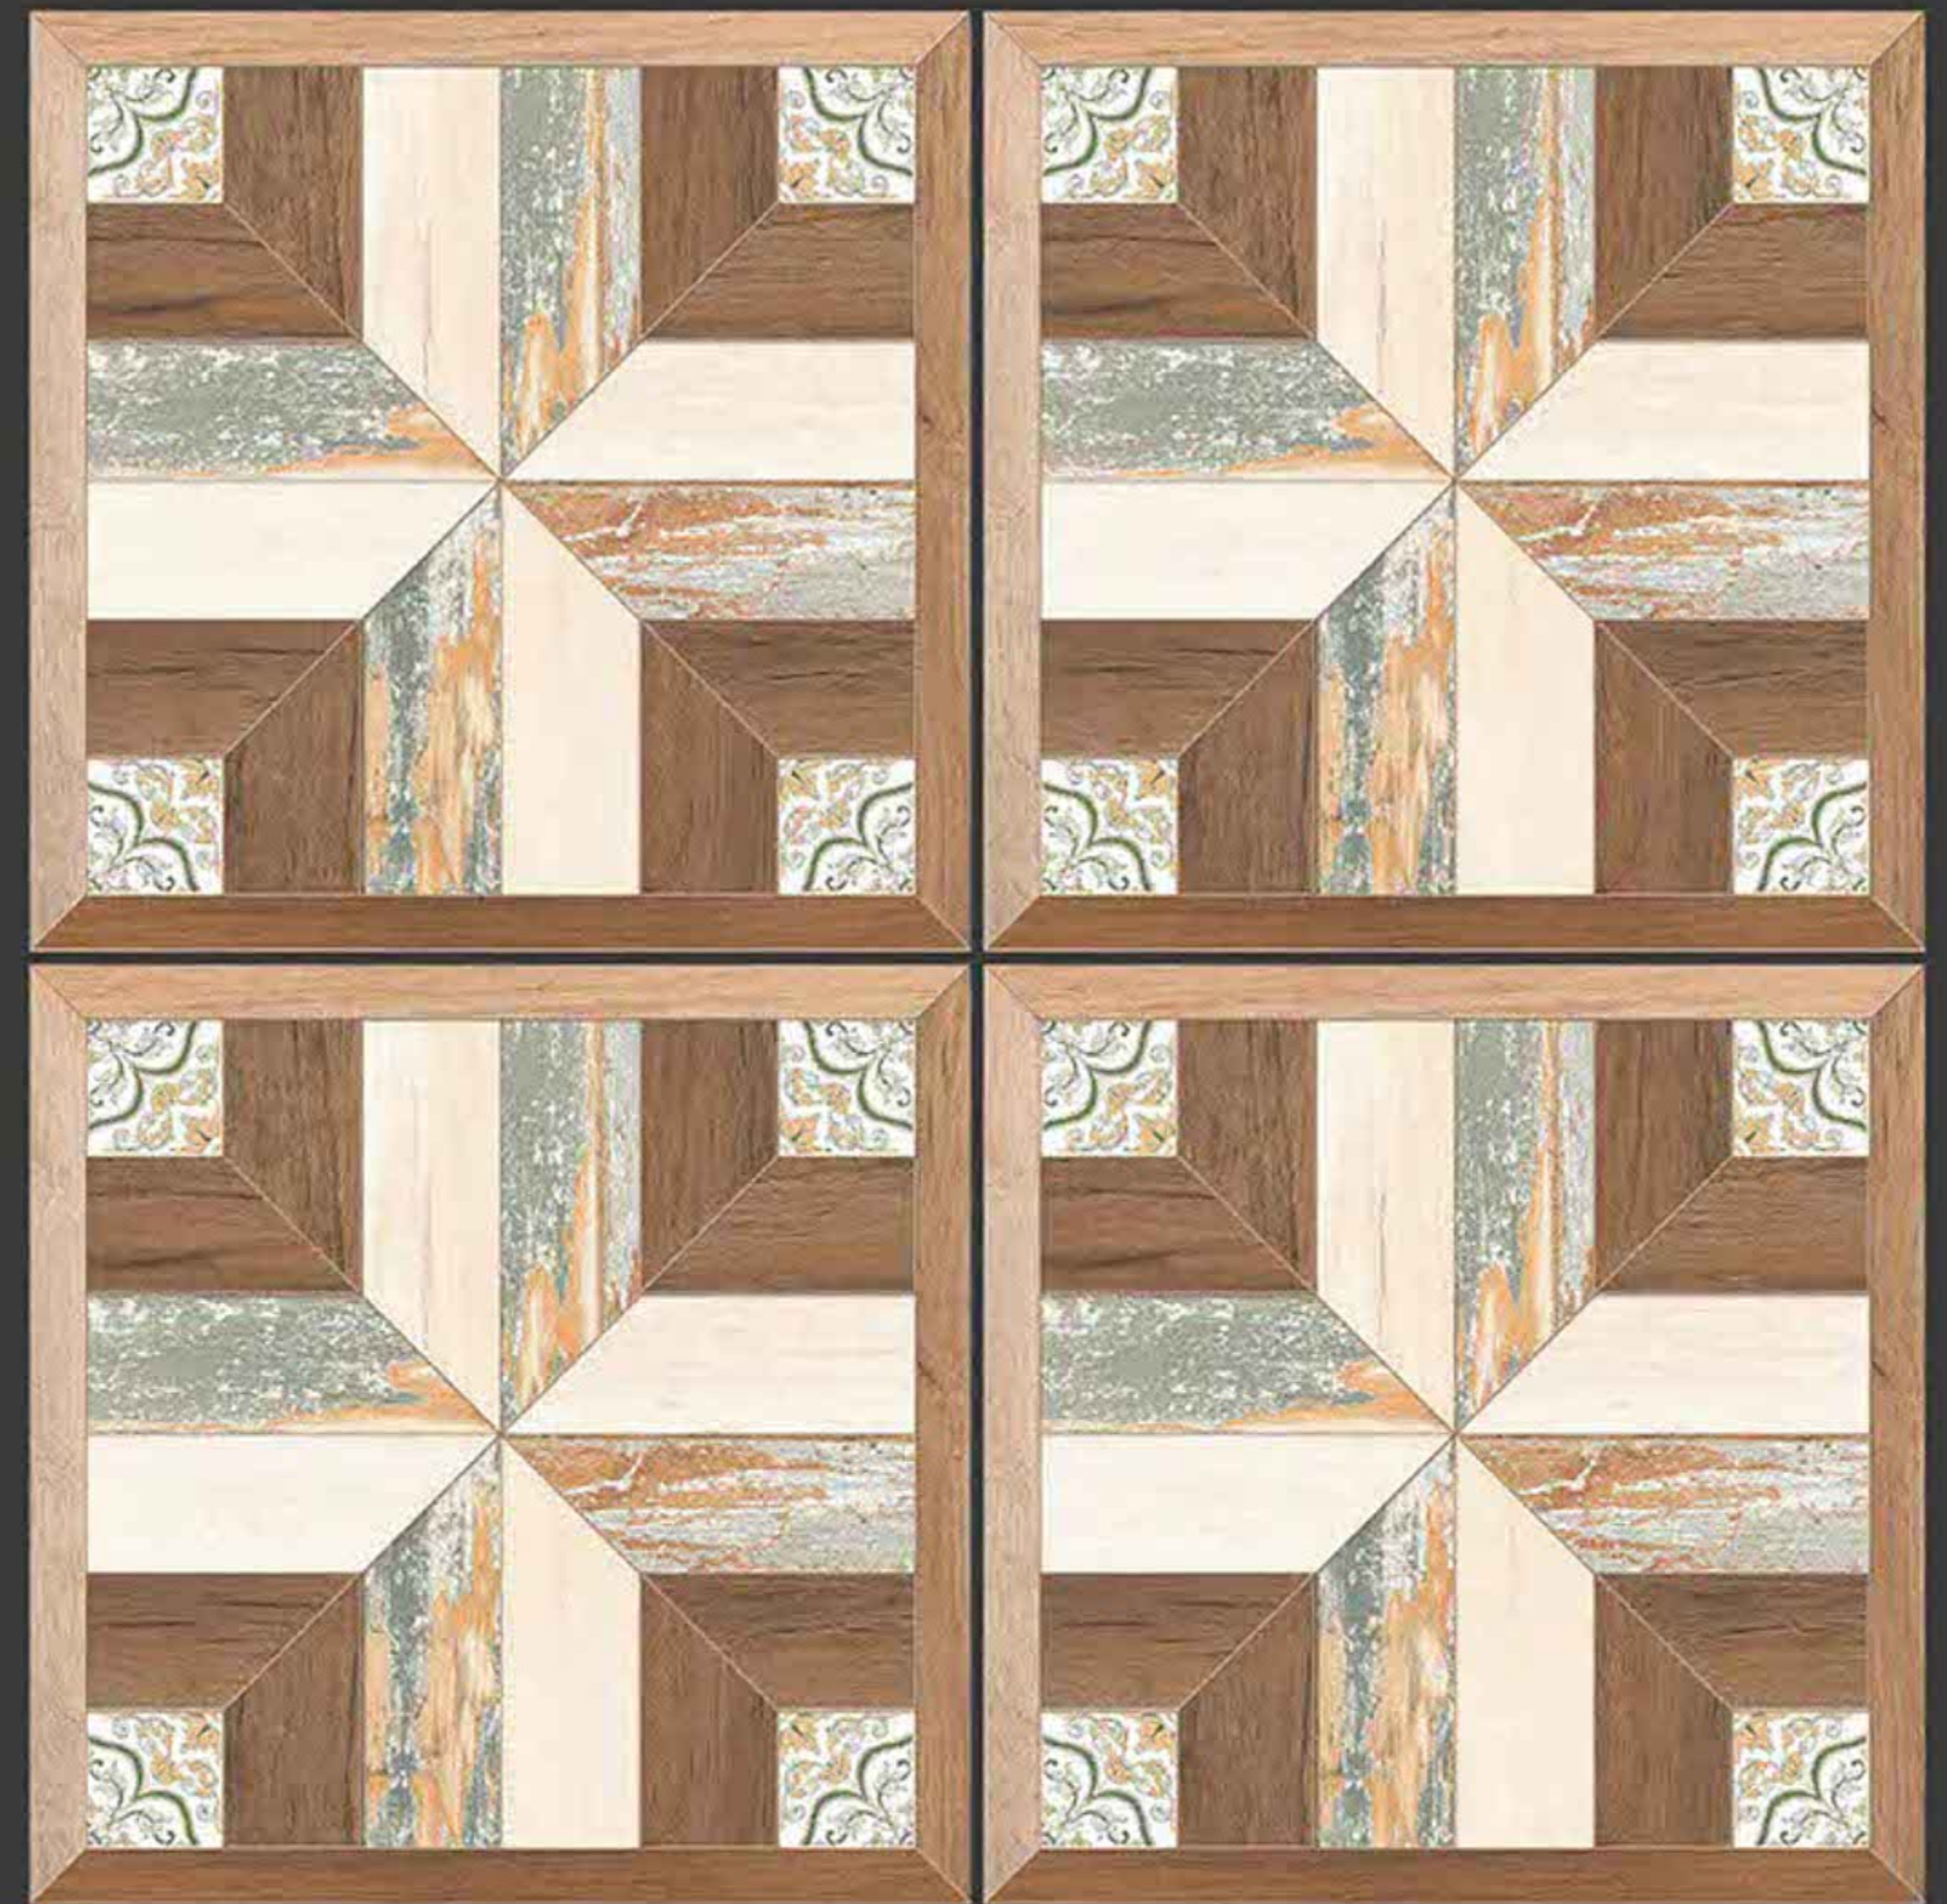

ULTRAEDGE
CERAMIC

RED CEDAR

RUSTIC SERIES

**SEMI VITRIFIED
TILES 600X600MM**

- Floor Tiles
- Multiple Application
- Eco Friendly
- Zero Maintenance

SWISS GREEN

RUSTIC SERIES

**SEMI VITRIFIED
TILES 600X600MM**