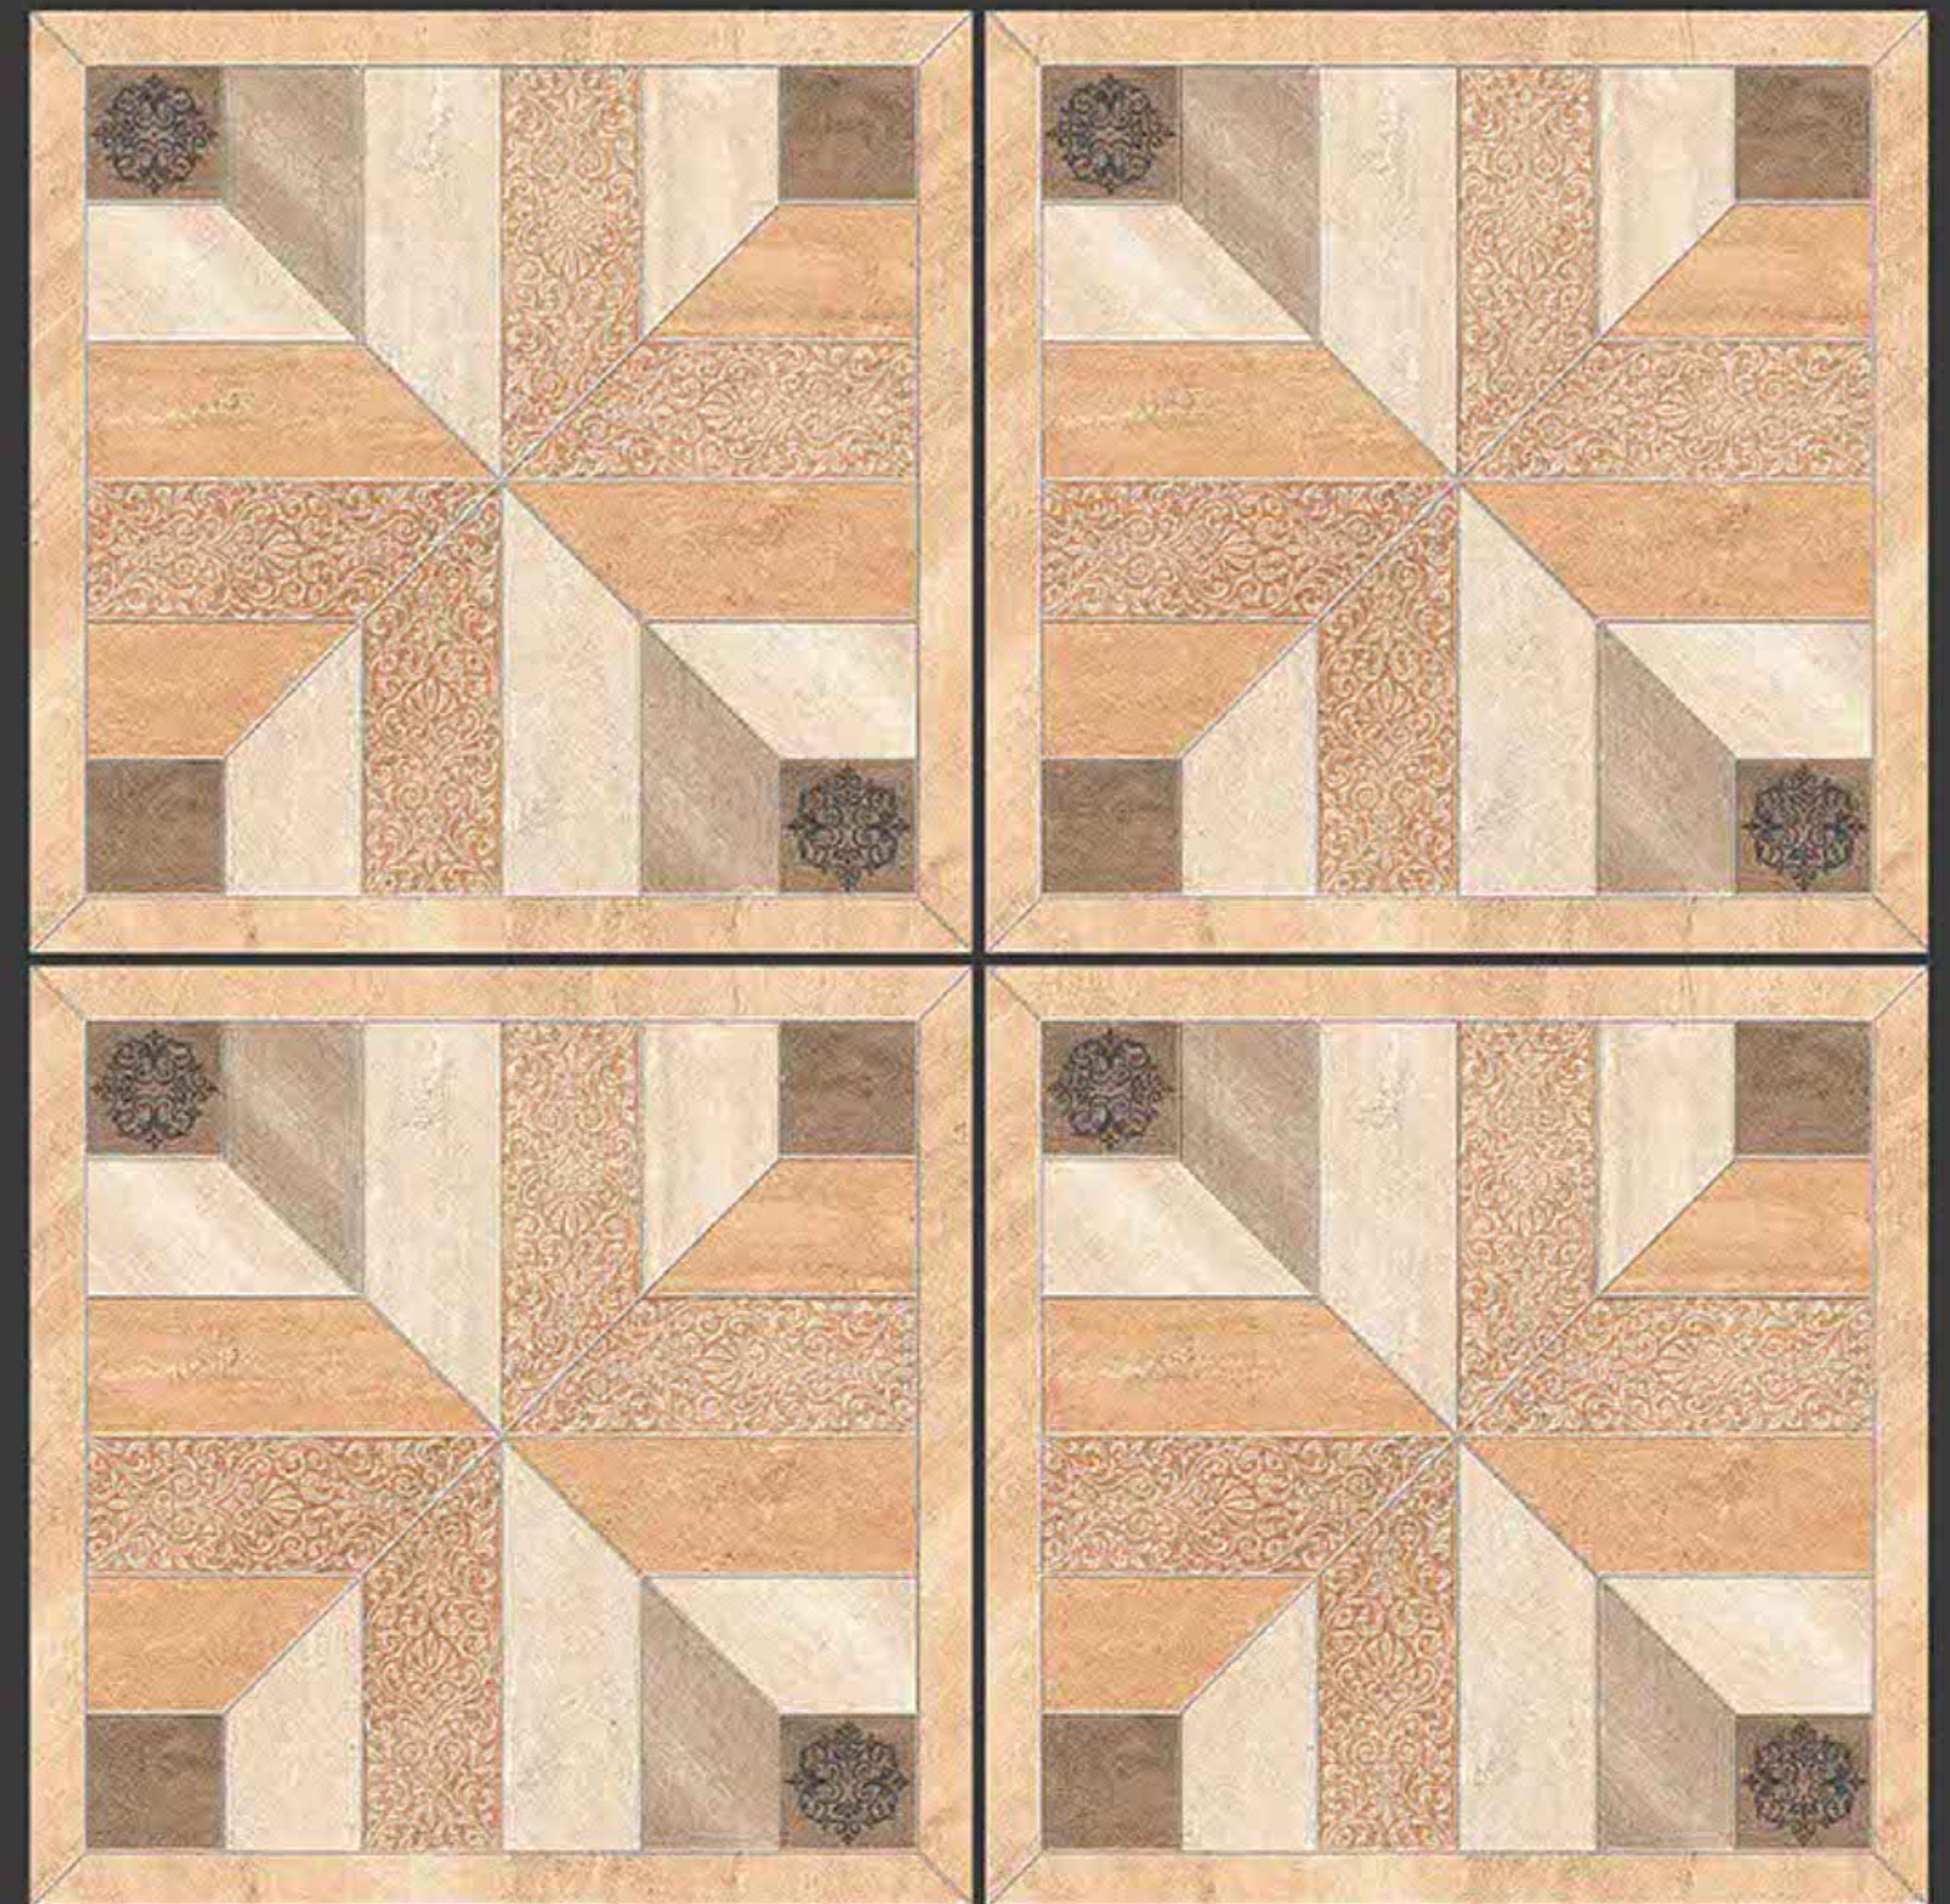

**SEMI VITRIFIED
TILES 600X600MM**

- Floor Tiles
- Multiple Application
- Eco Friendly
- Zero Maintenance