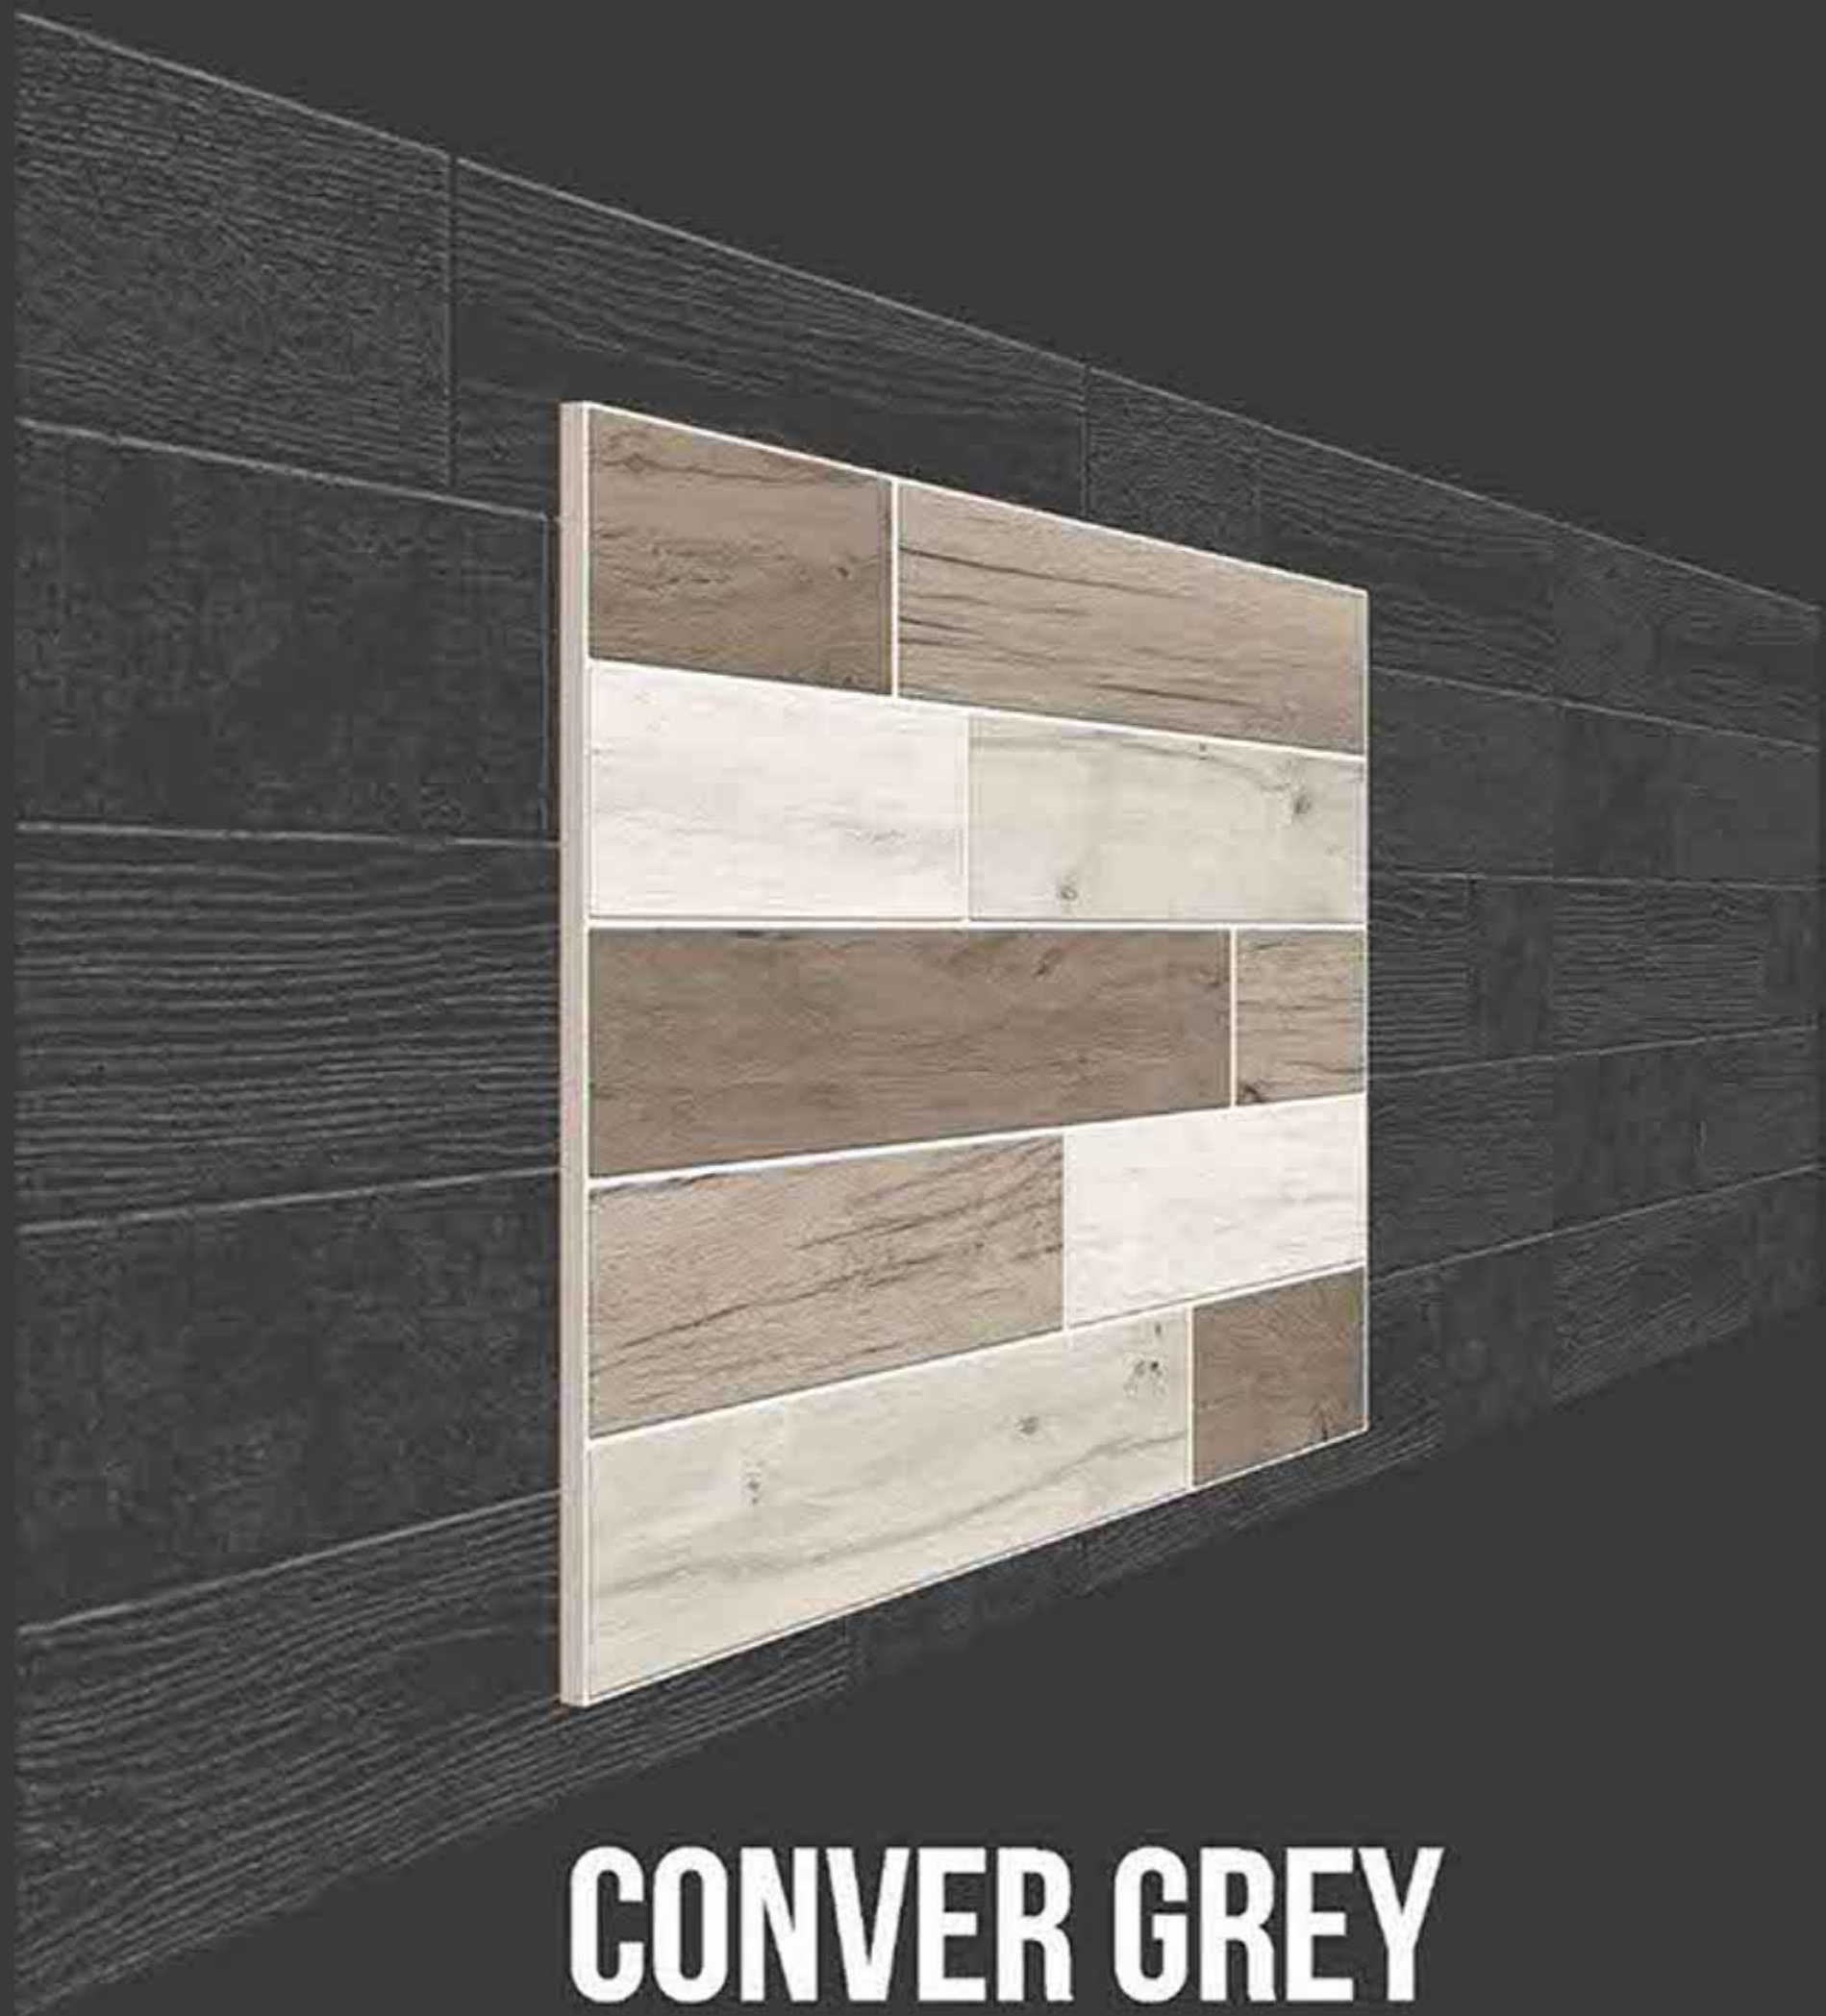

RUSTIC SERIES

**SEMI VITRIFIED
TILES 600X600MM**

Floor Tiles Multiple Application Eco Friendly Zero Maintenance

RUSTIC SERIES

SAPWOOD BROWN

**SEMI VITRIFIED
TILES 600X600MM**

-  Floor Tiles
-  Multiple Application
-  Eco Friendly
-  Zero Maintenance