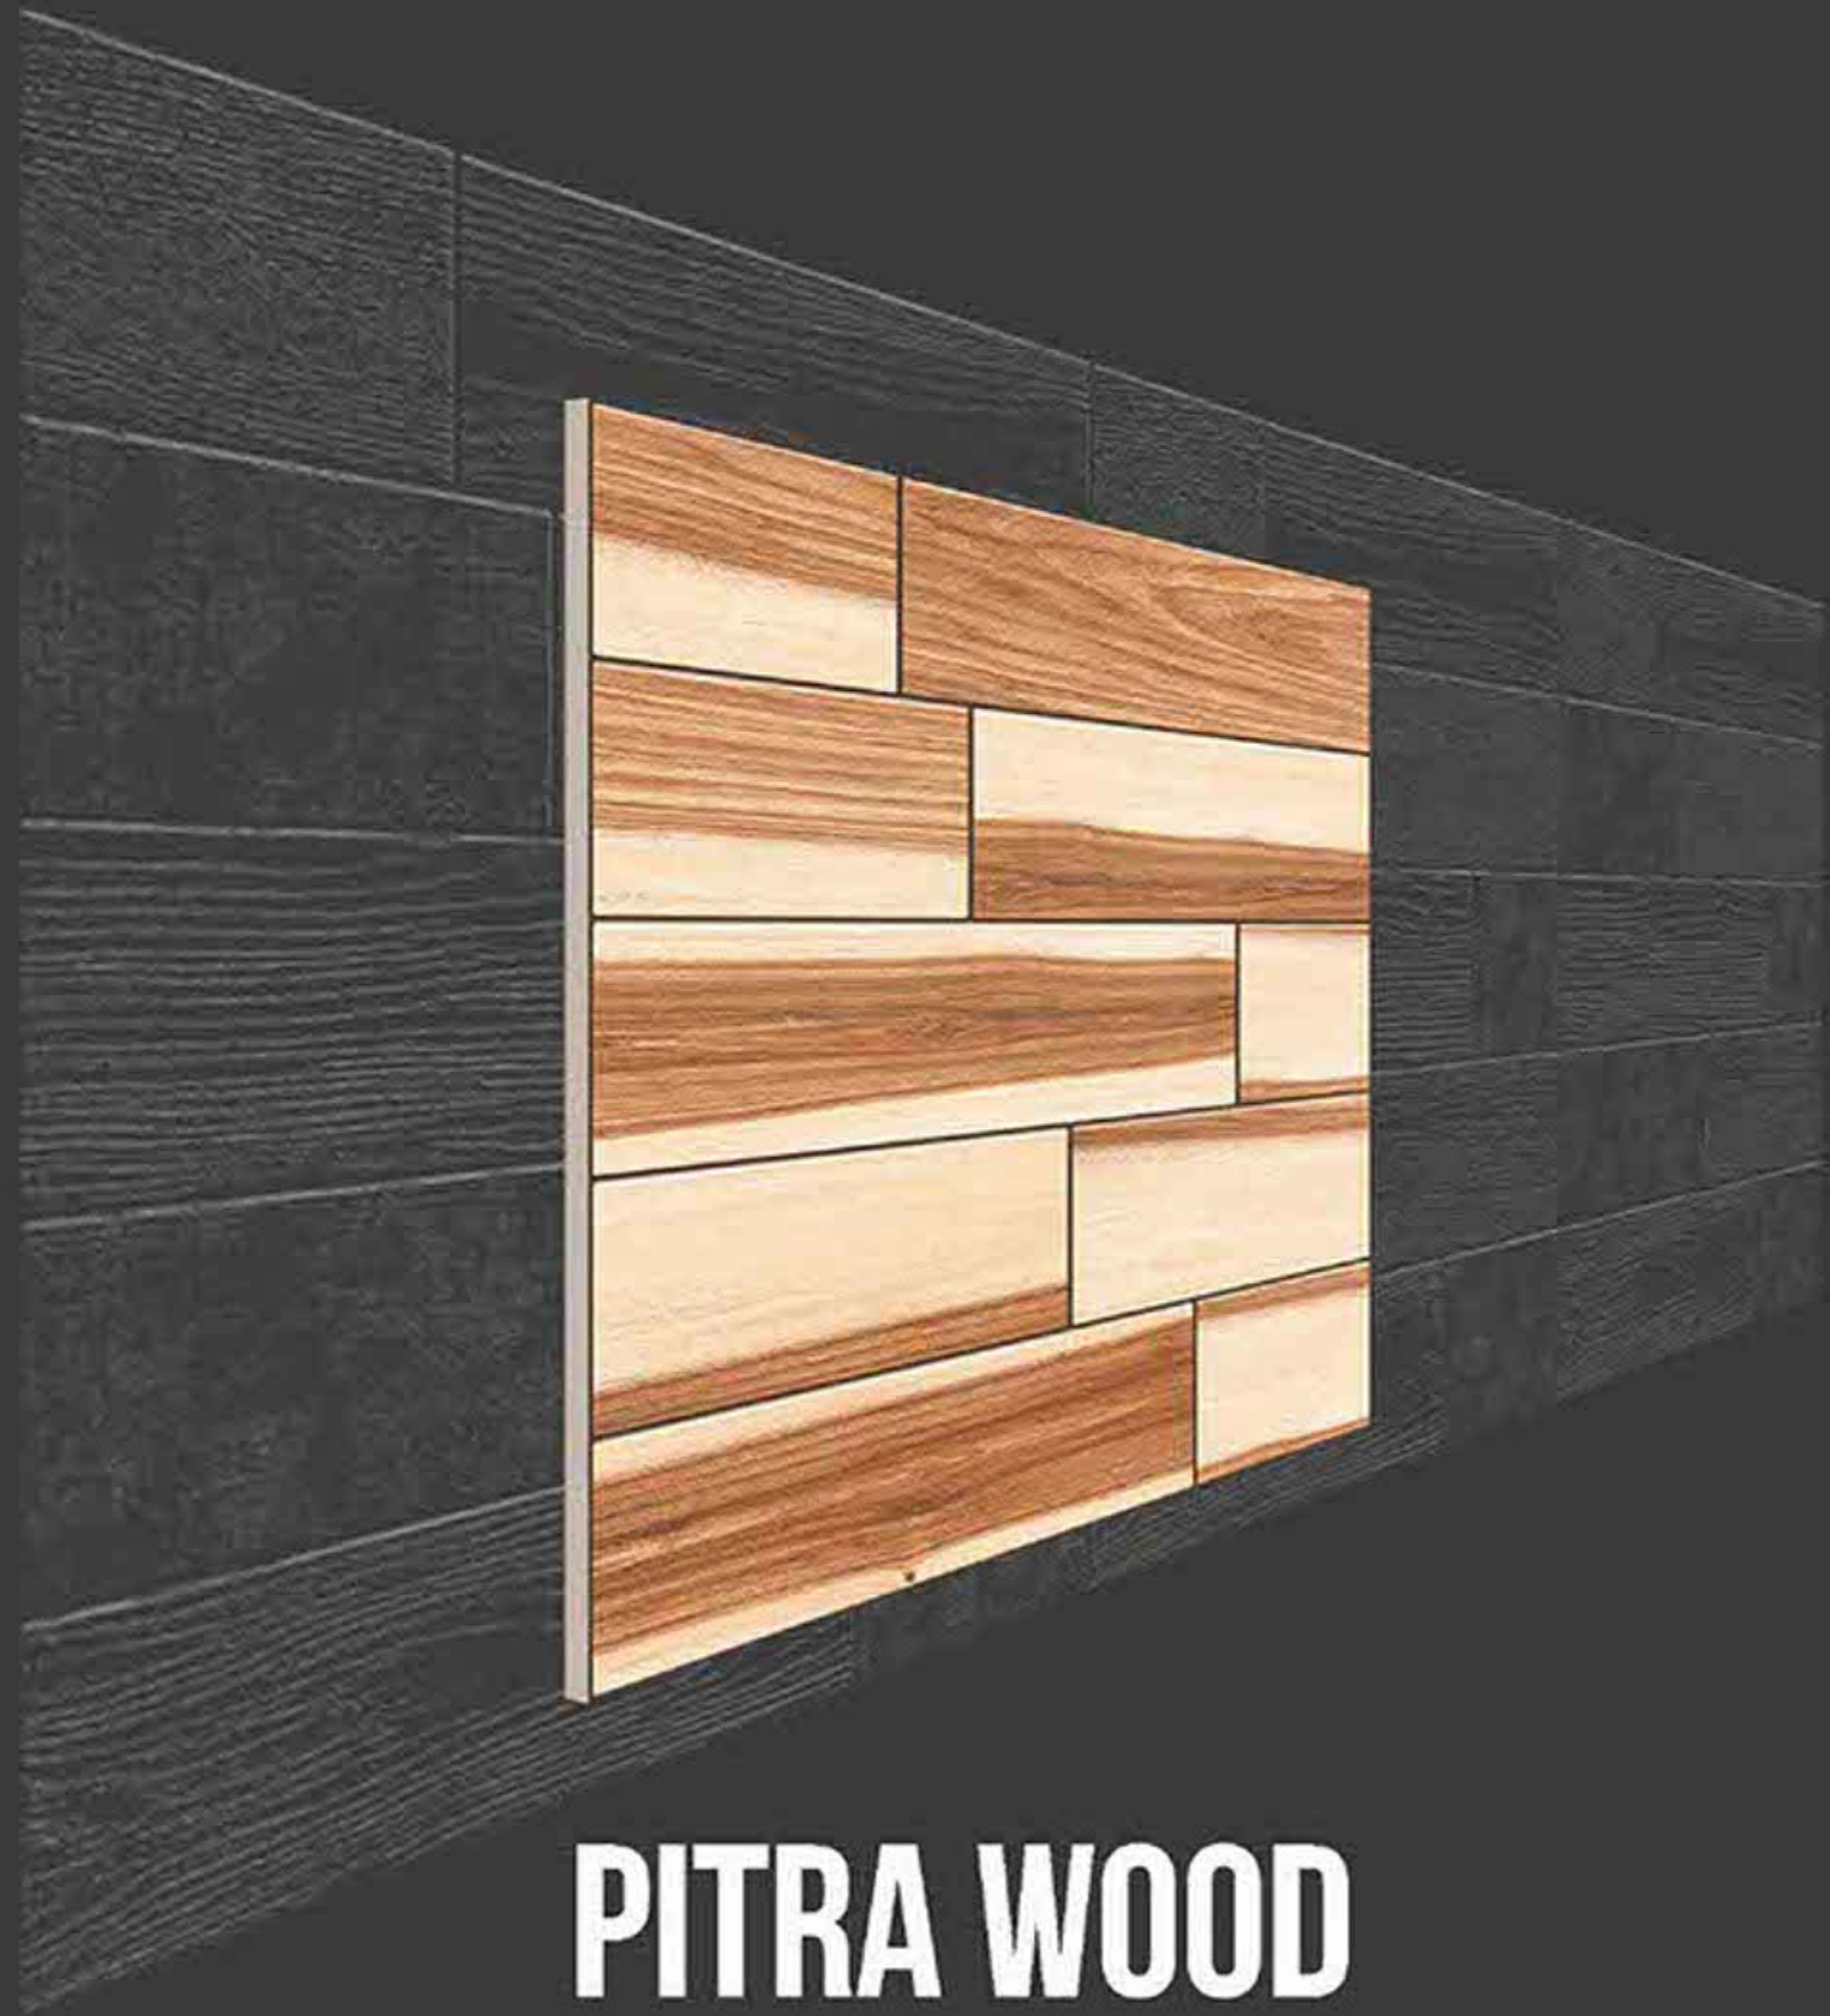

OPERA RED

RUSTIC SERIES

**SEMI VITRIFIED
TILES 600X600MM**

-  Floor Tiles
-  Multiple Application
-  Eco Friendly
-  Zero Maintenance

ULTRAEDGE
CERAMIC

PITRA WOOD

RUSTIC SERIES

**SEMI VITRIFIED
TILES 600X600MM**