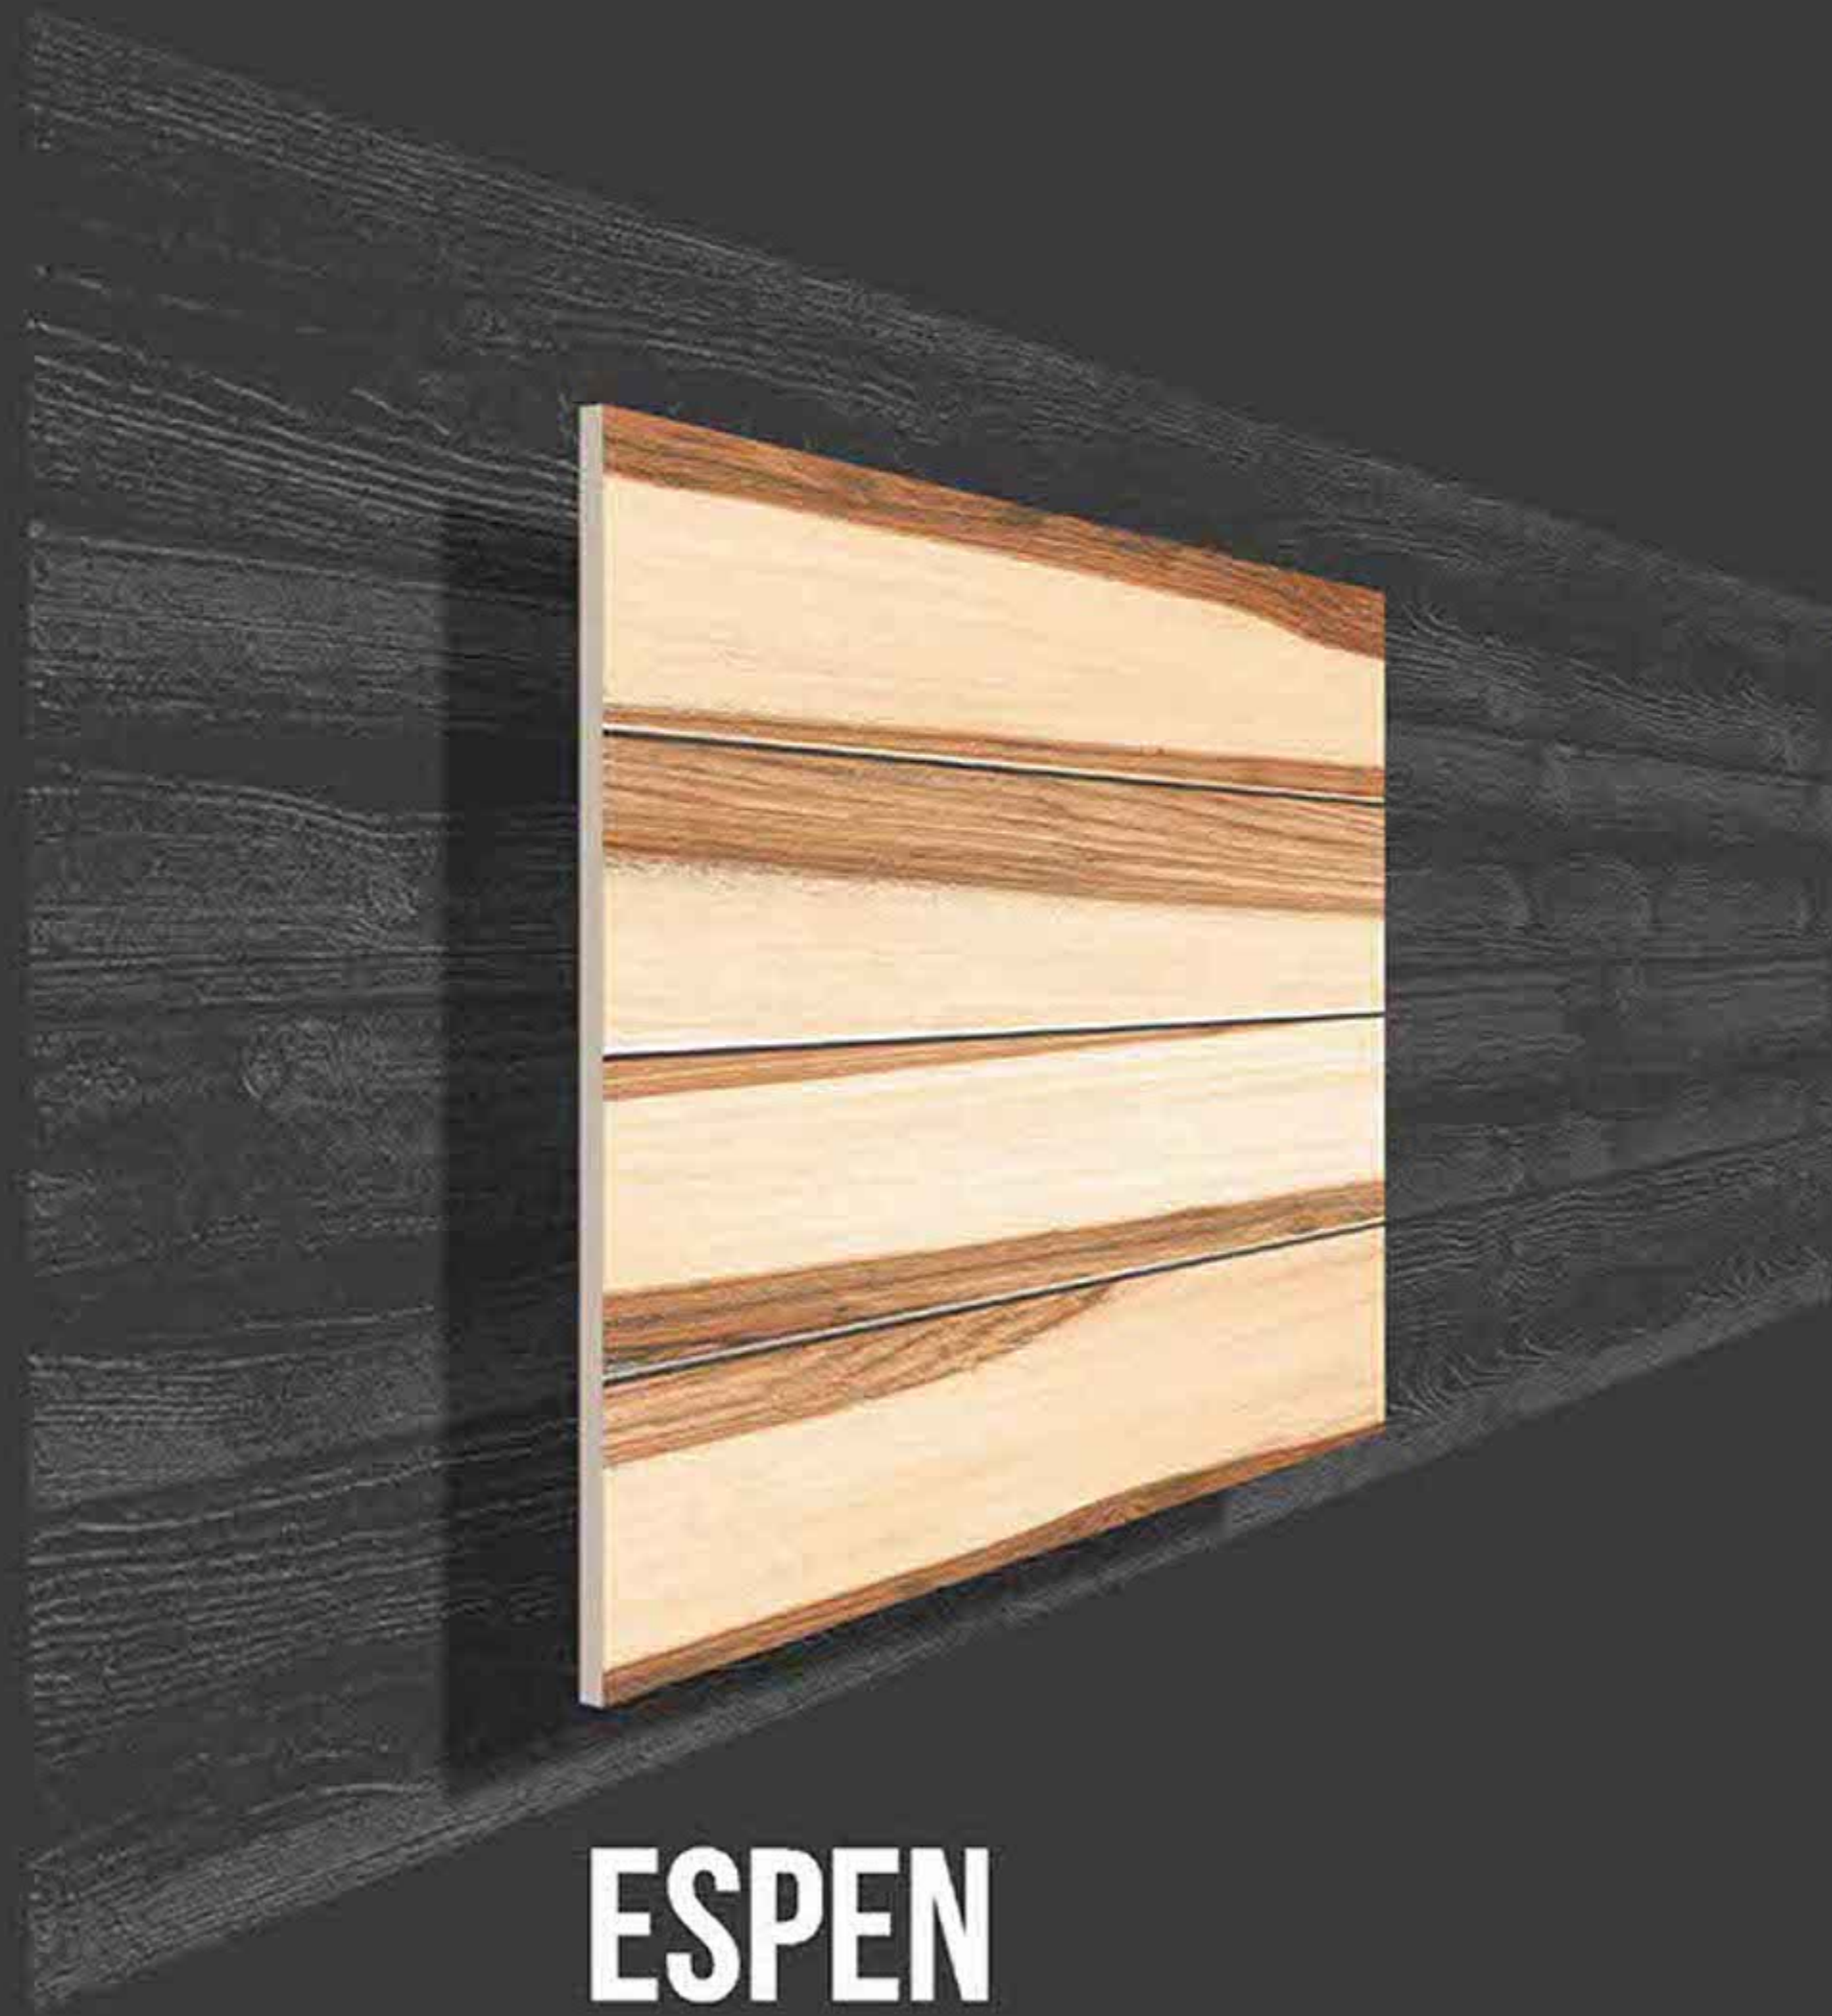

ESPEN

RUSTIC SERIES