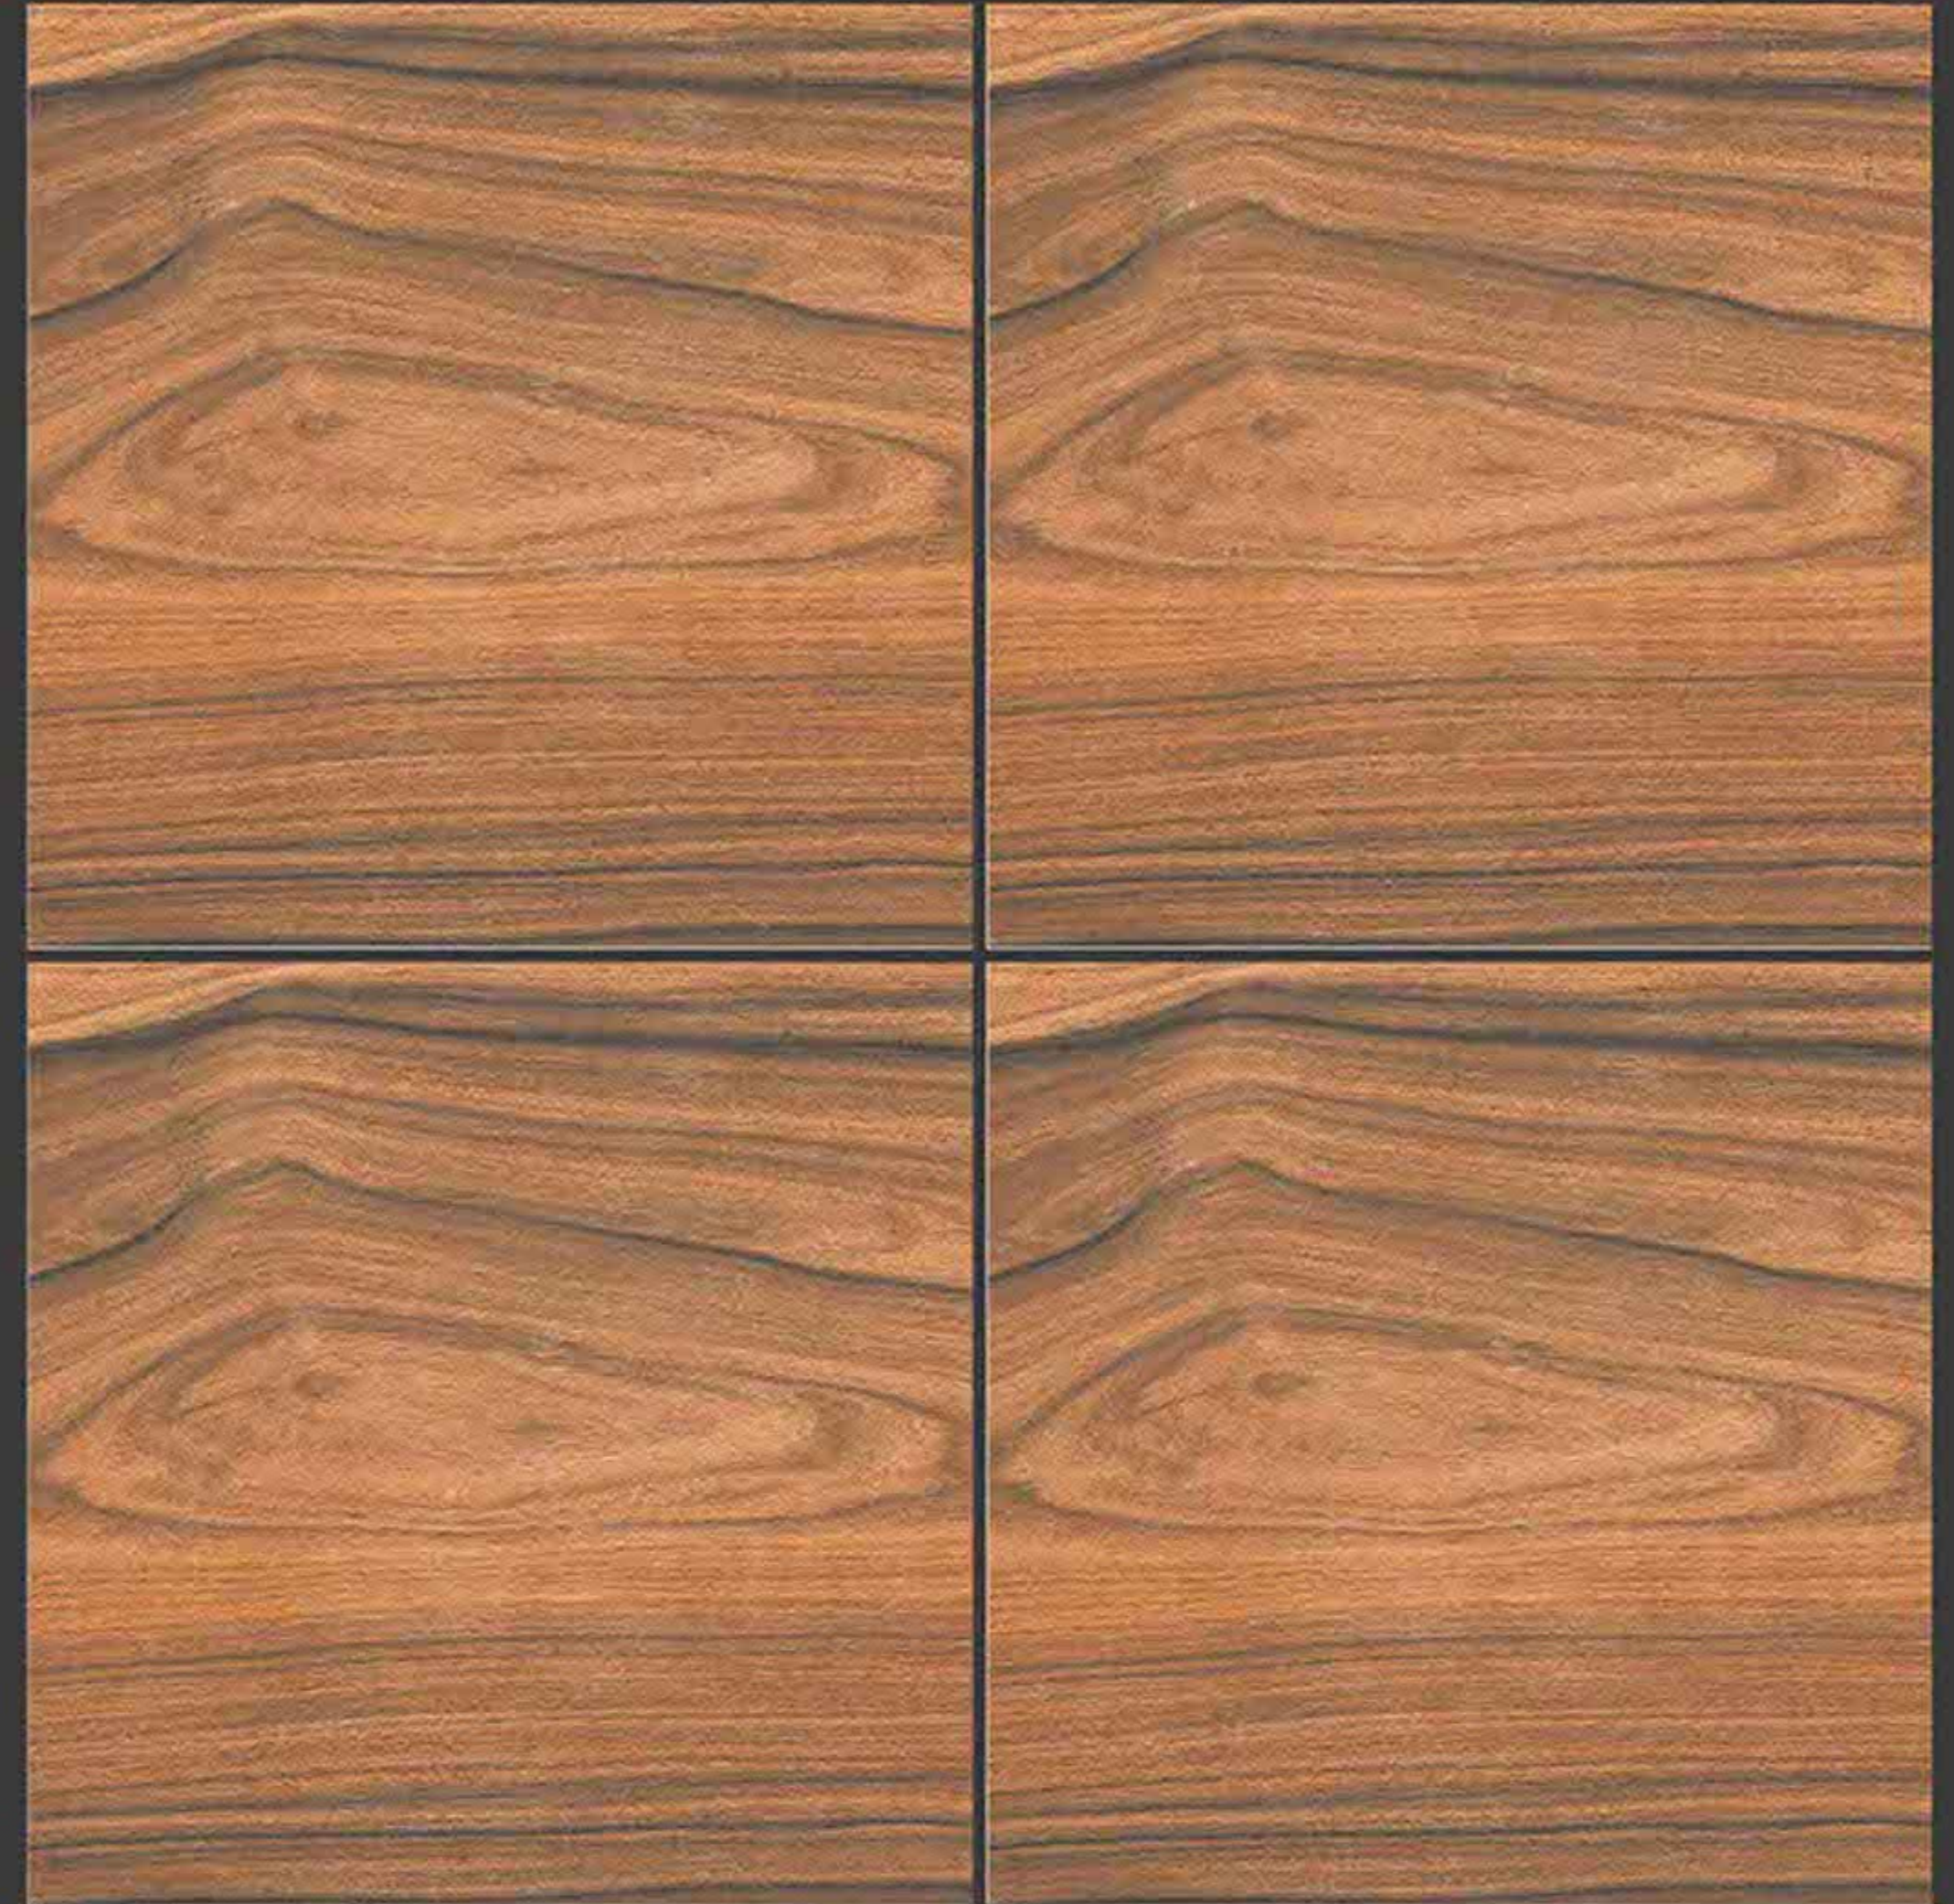

COPPER WOOD

RUSTIC SERIES

**SEMI VITRIFIED
TILES 600X600MM**

-  Floor Tiles
-  Multiple Application
-  Eco Friendly
-  Zero Maintenance

COSMO WOOD

RUSTIC SERIES

**SEMI VITRIFIED
TILES 600X600MM**

-  Floor Tiles
-  Multiple Application
-  Eco Friendly
-  Zero Maintenance