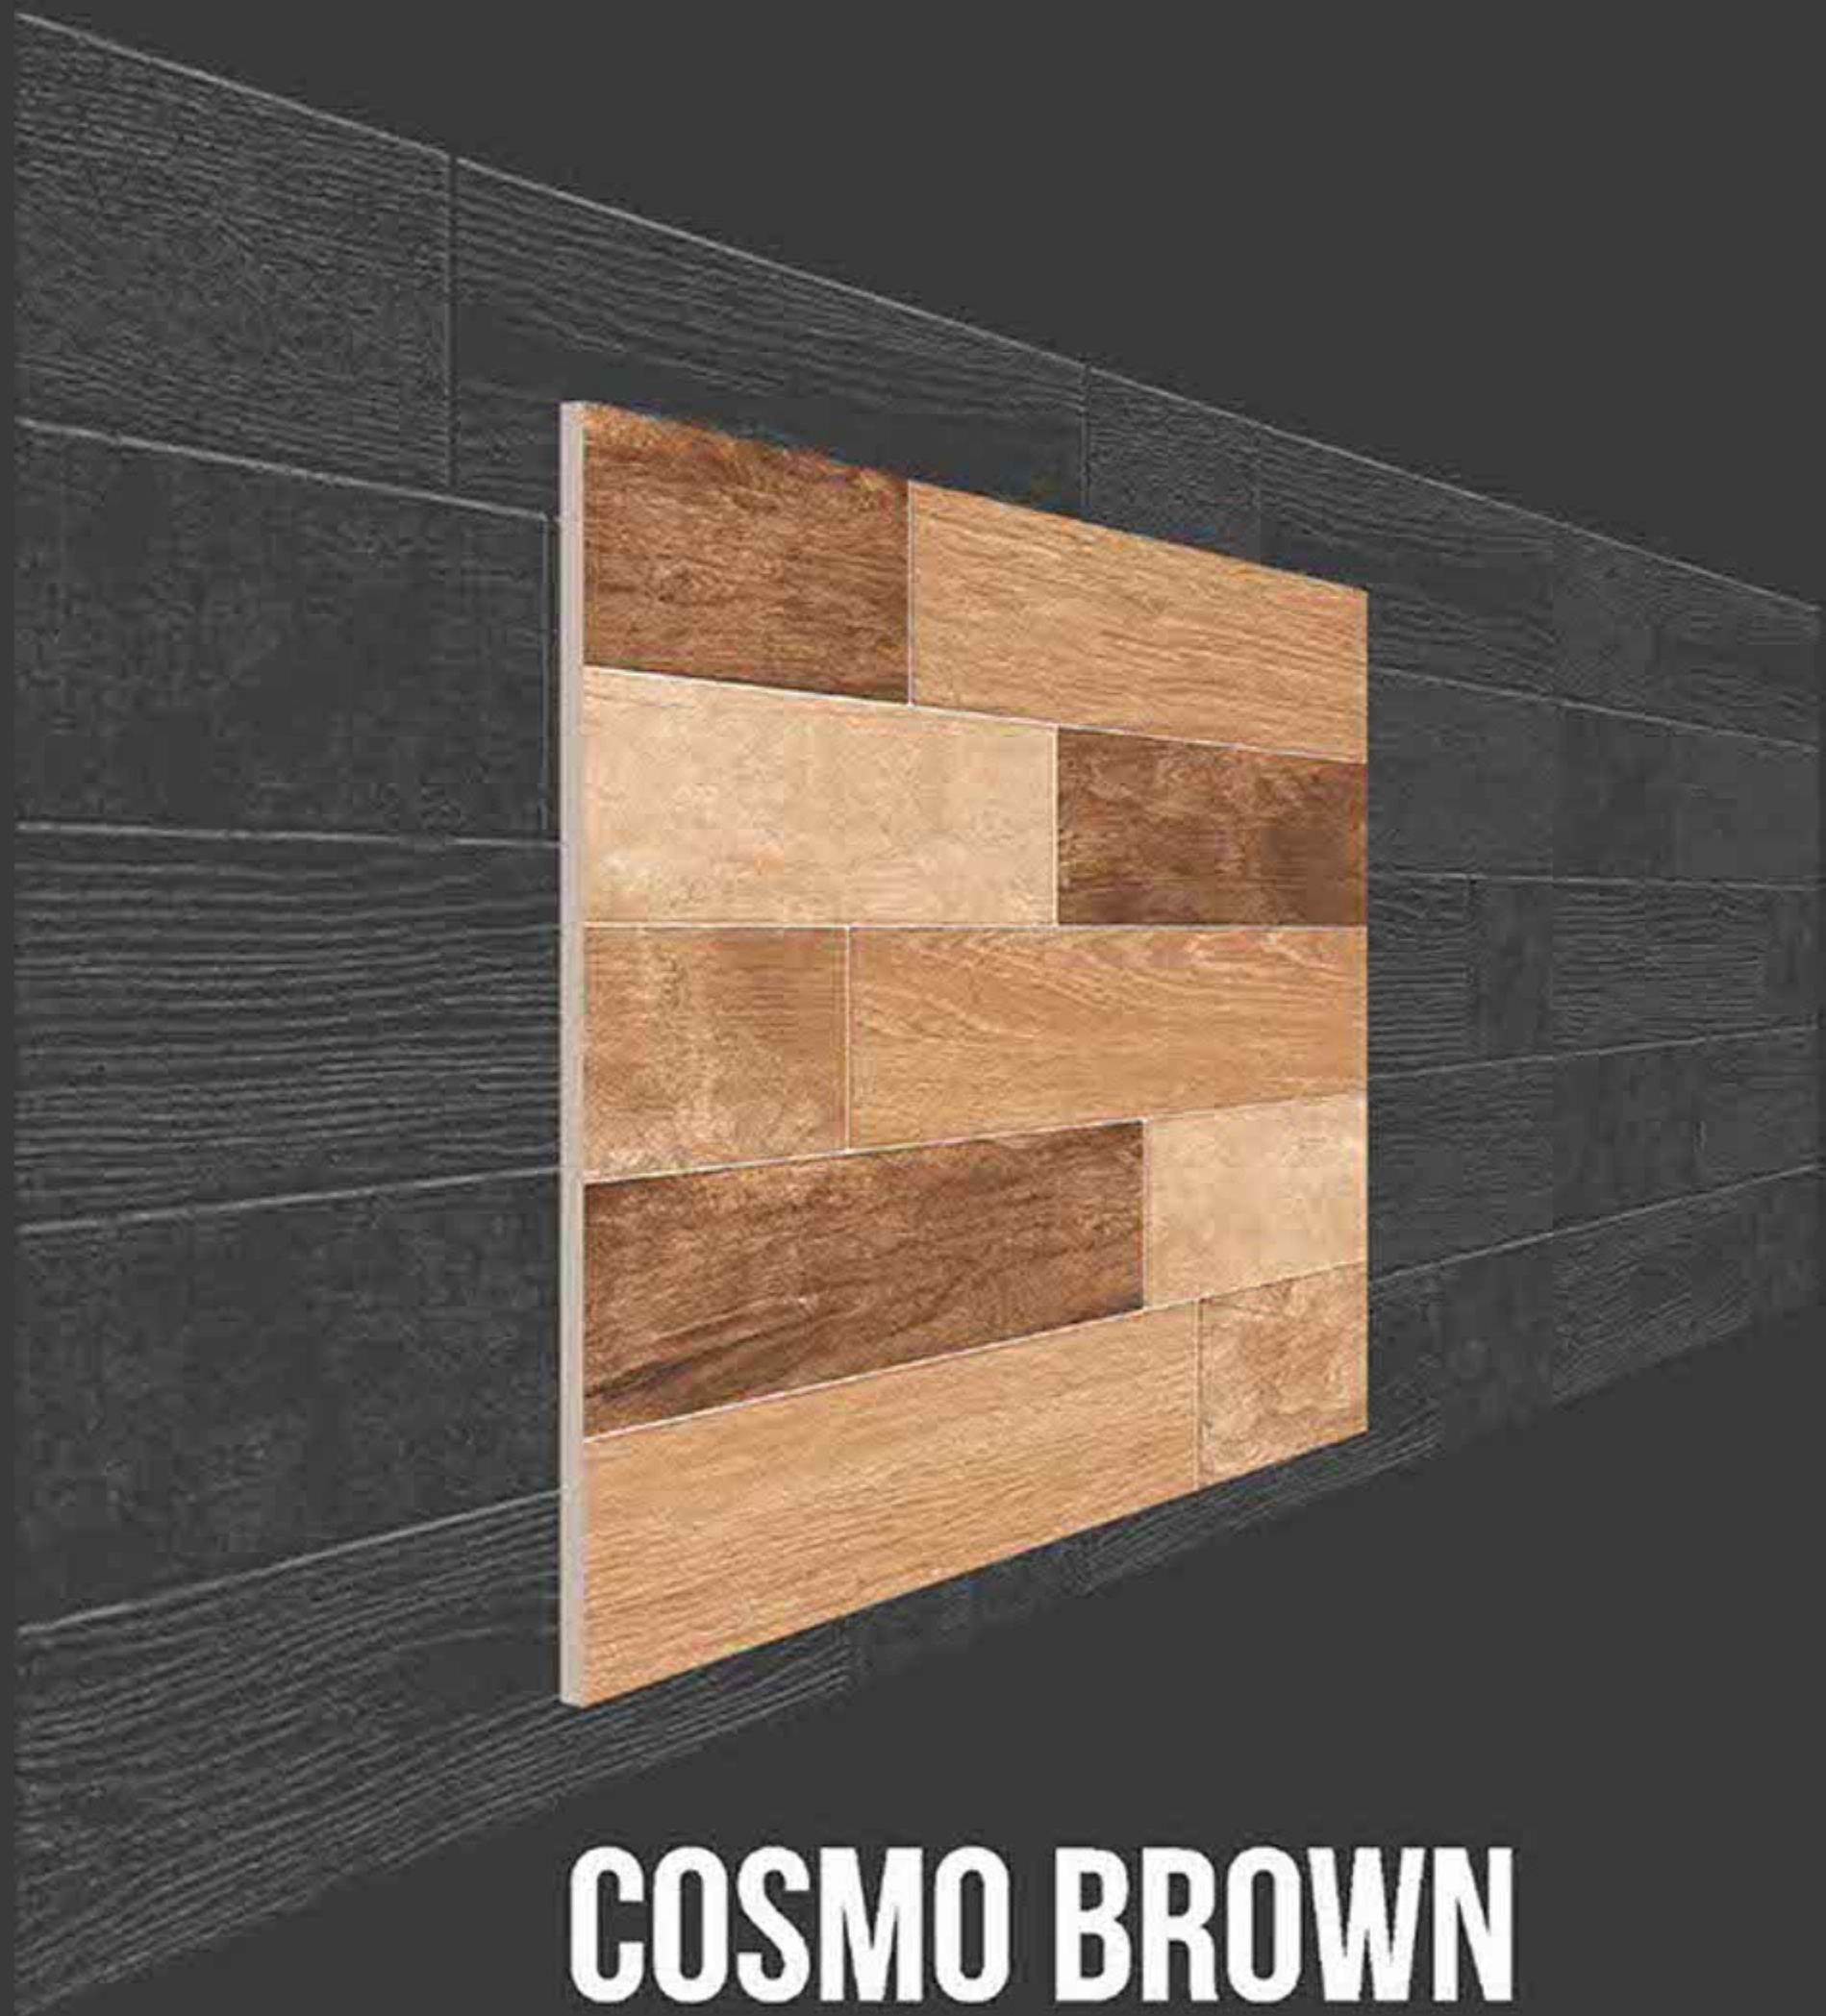

RUSTIC SERIES

COSMO BROWN