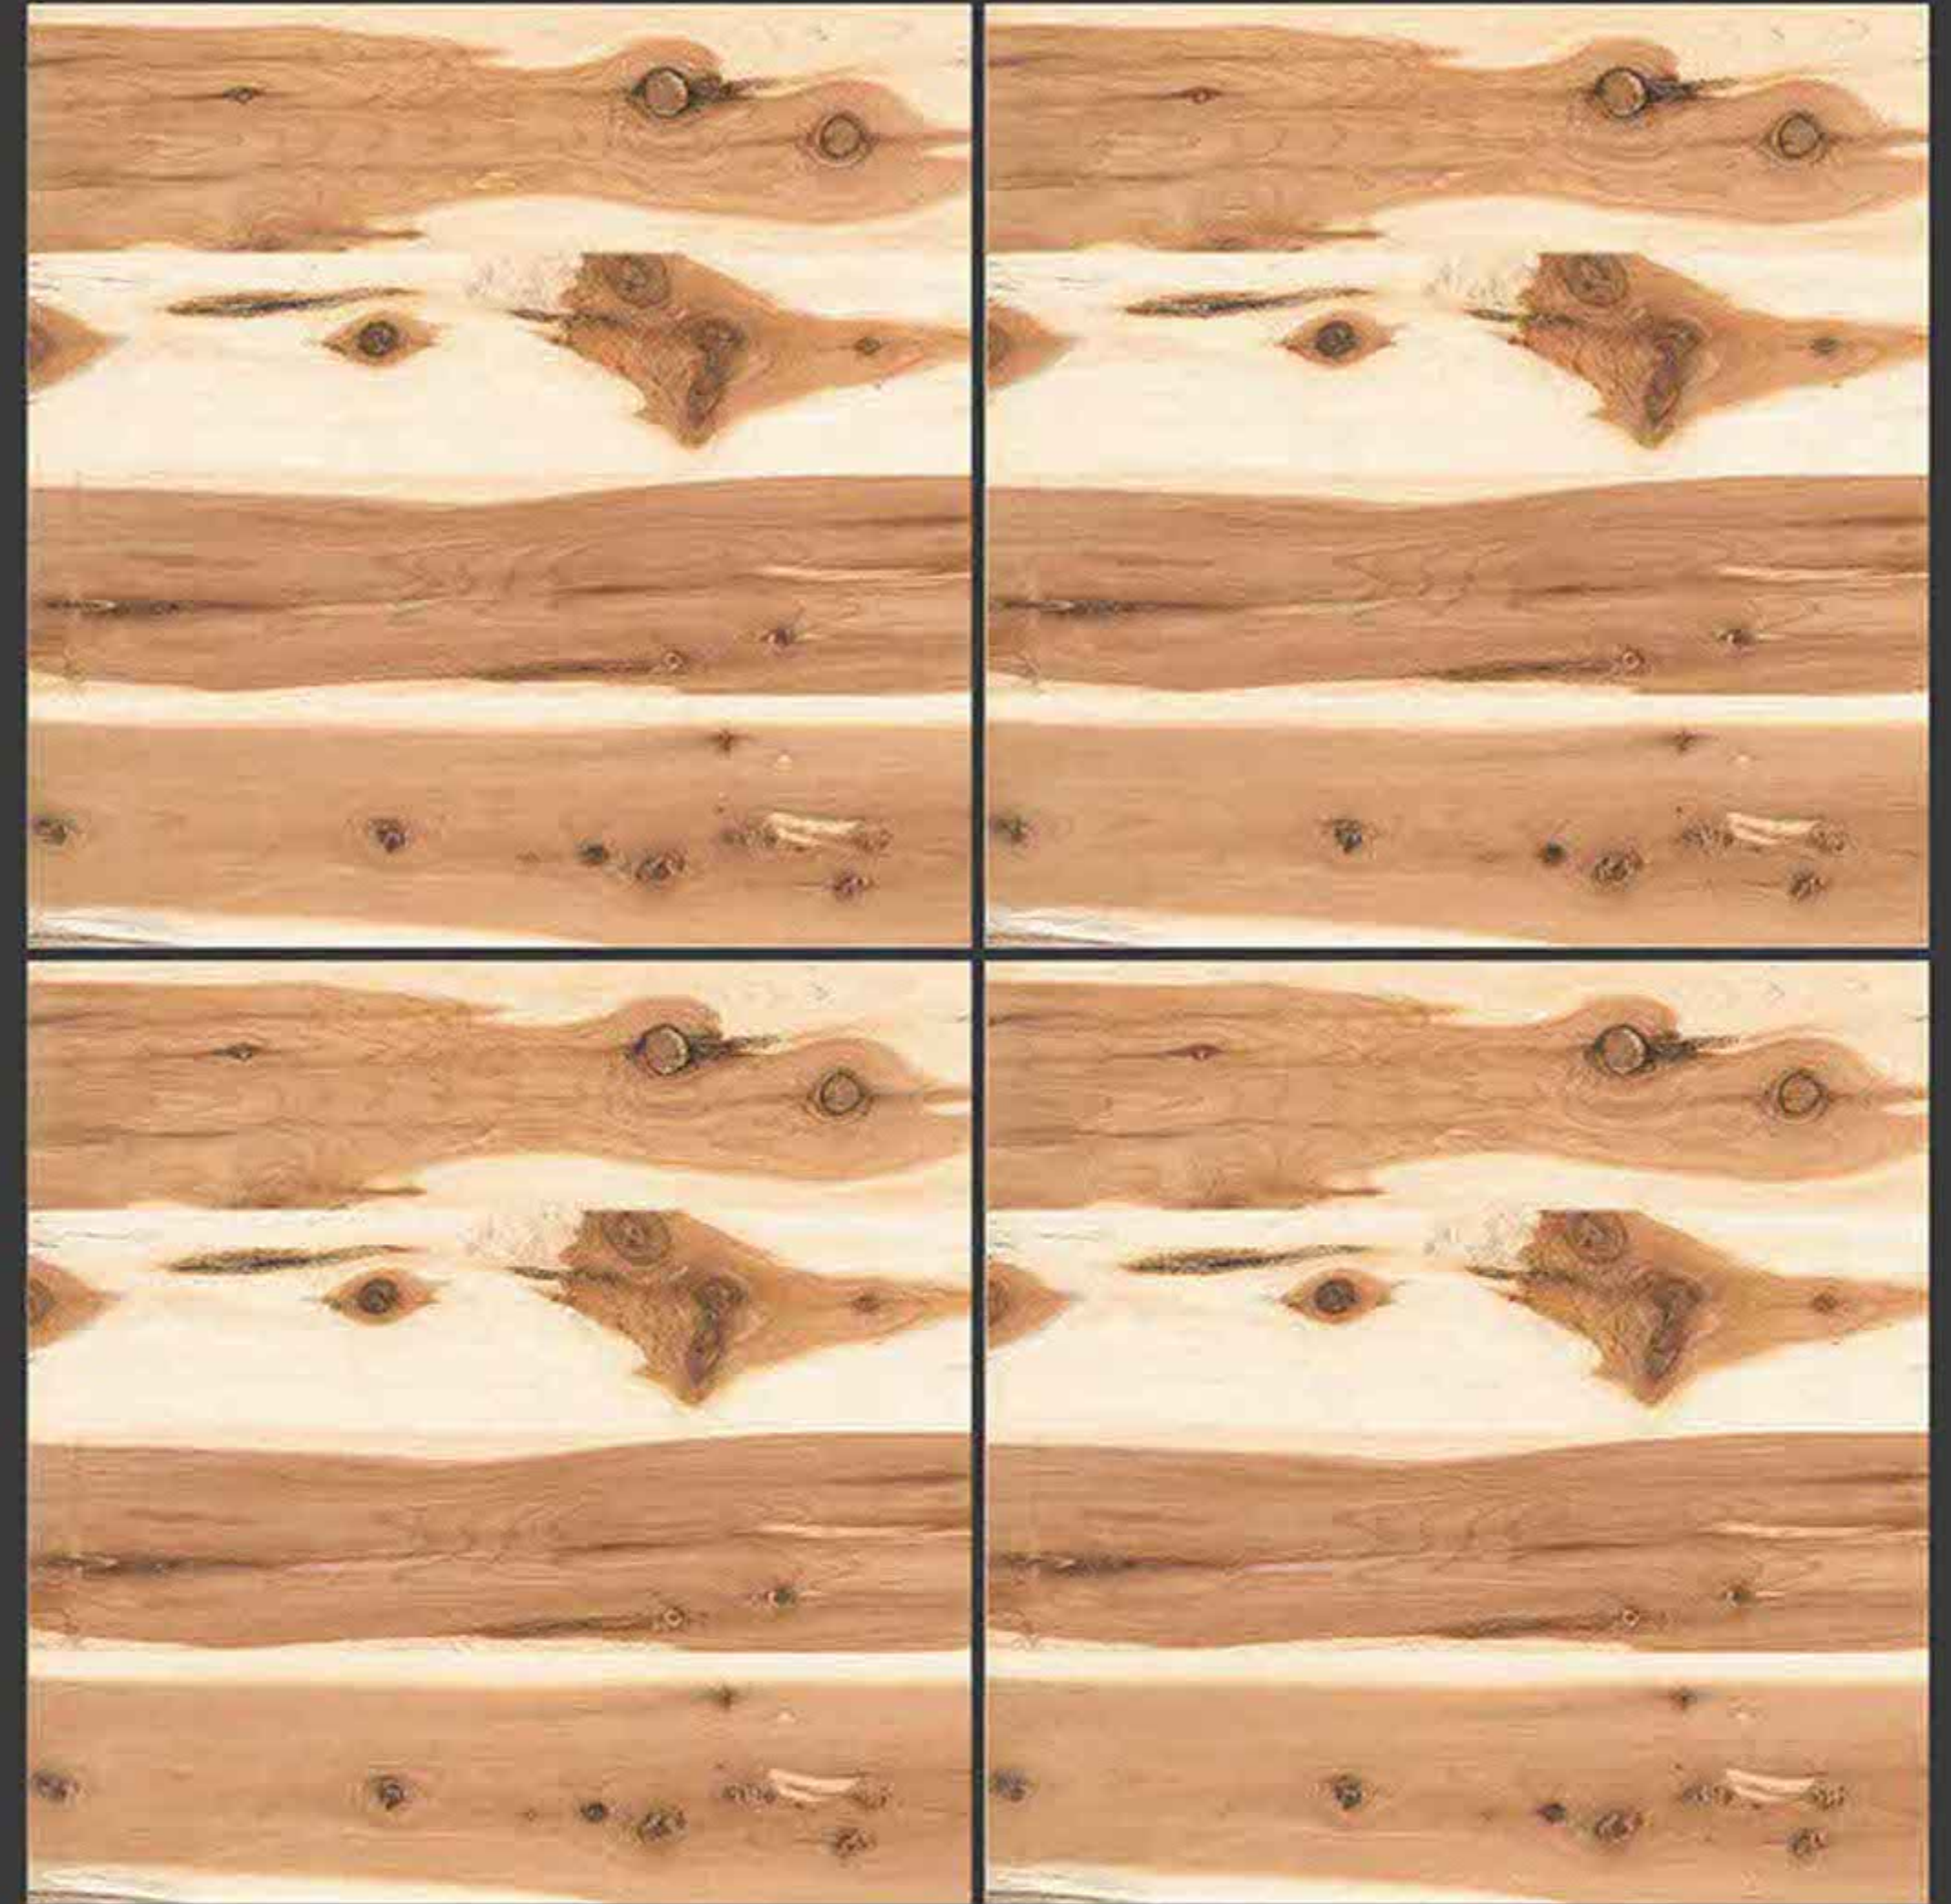

**SEMI VITRIFIED
TILES 600X600MM**