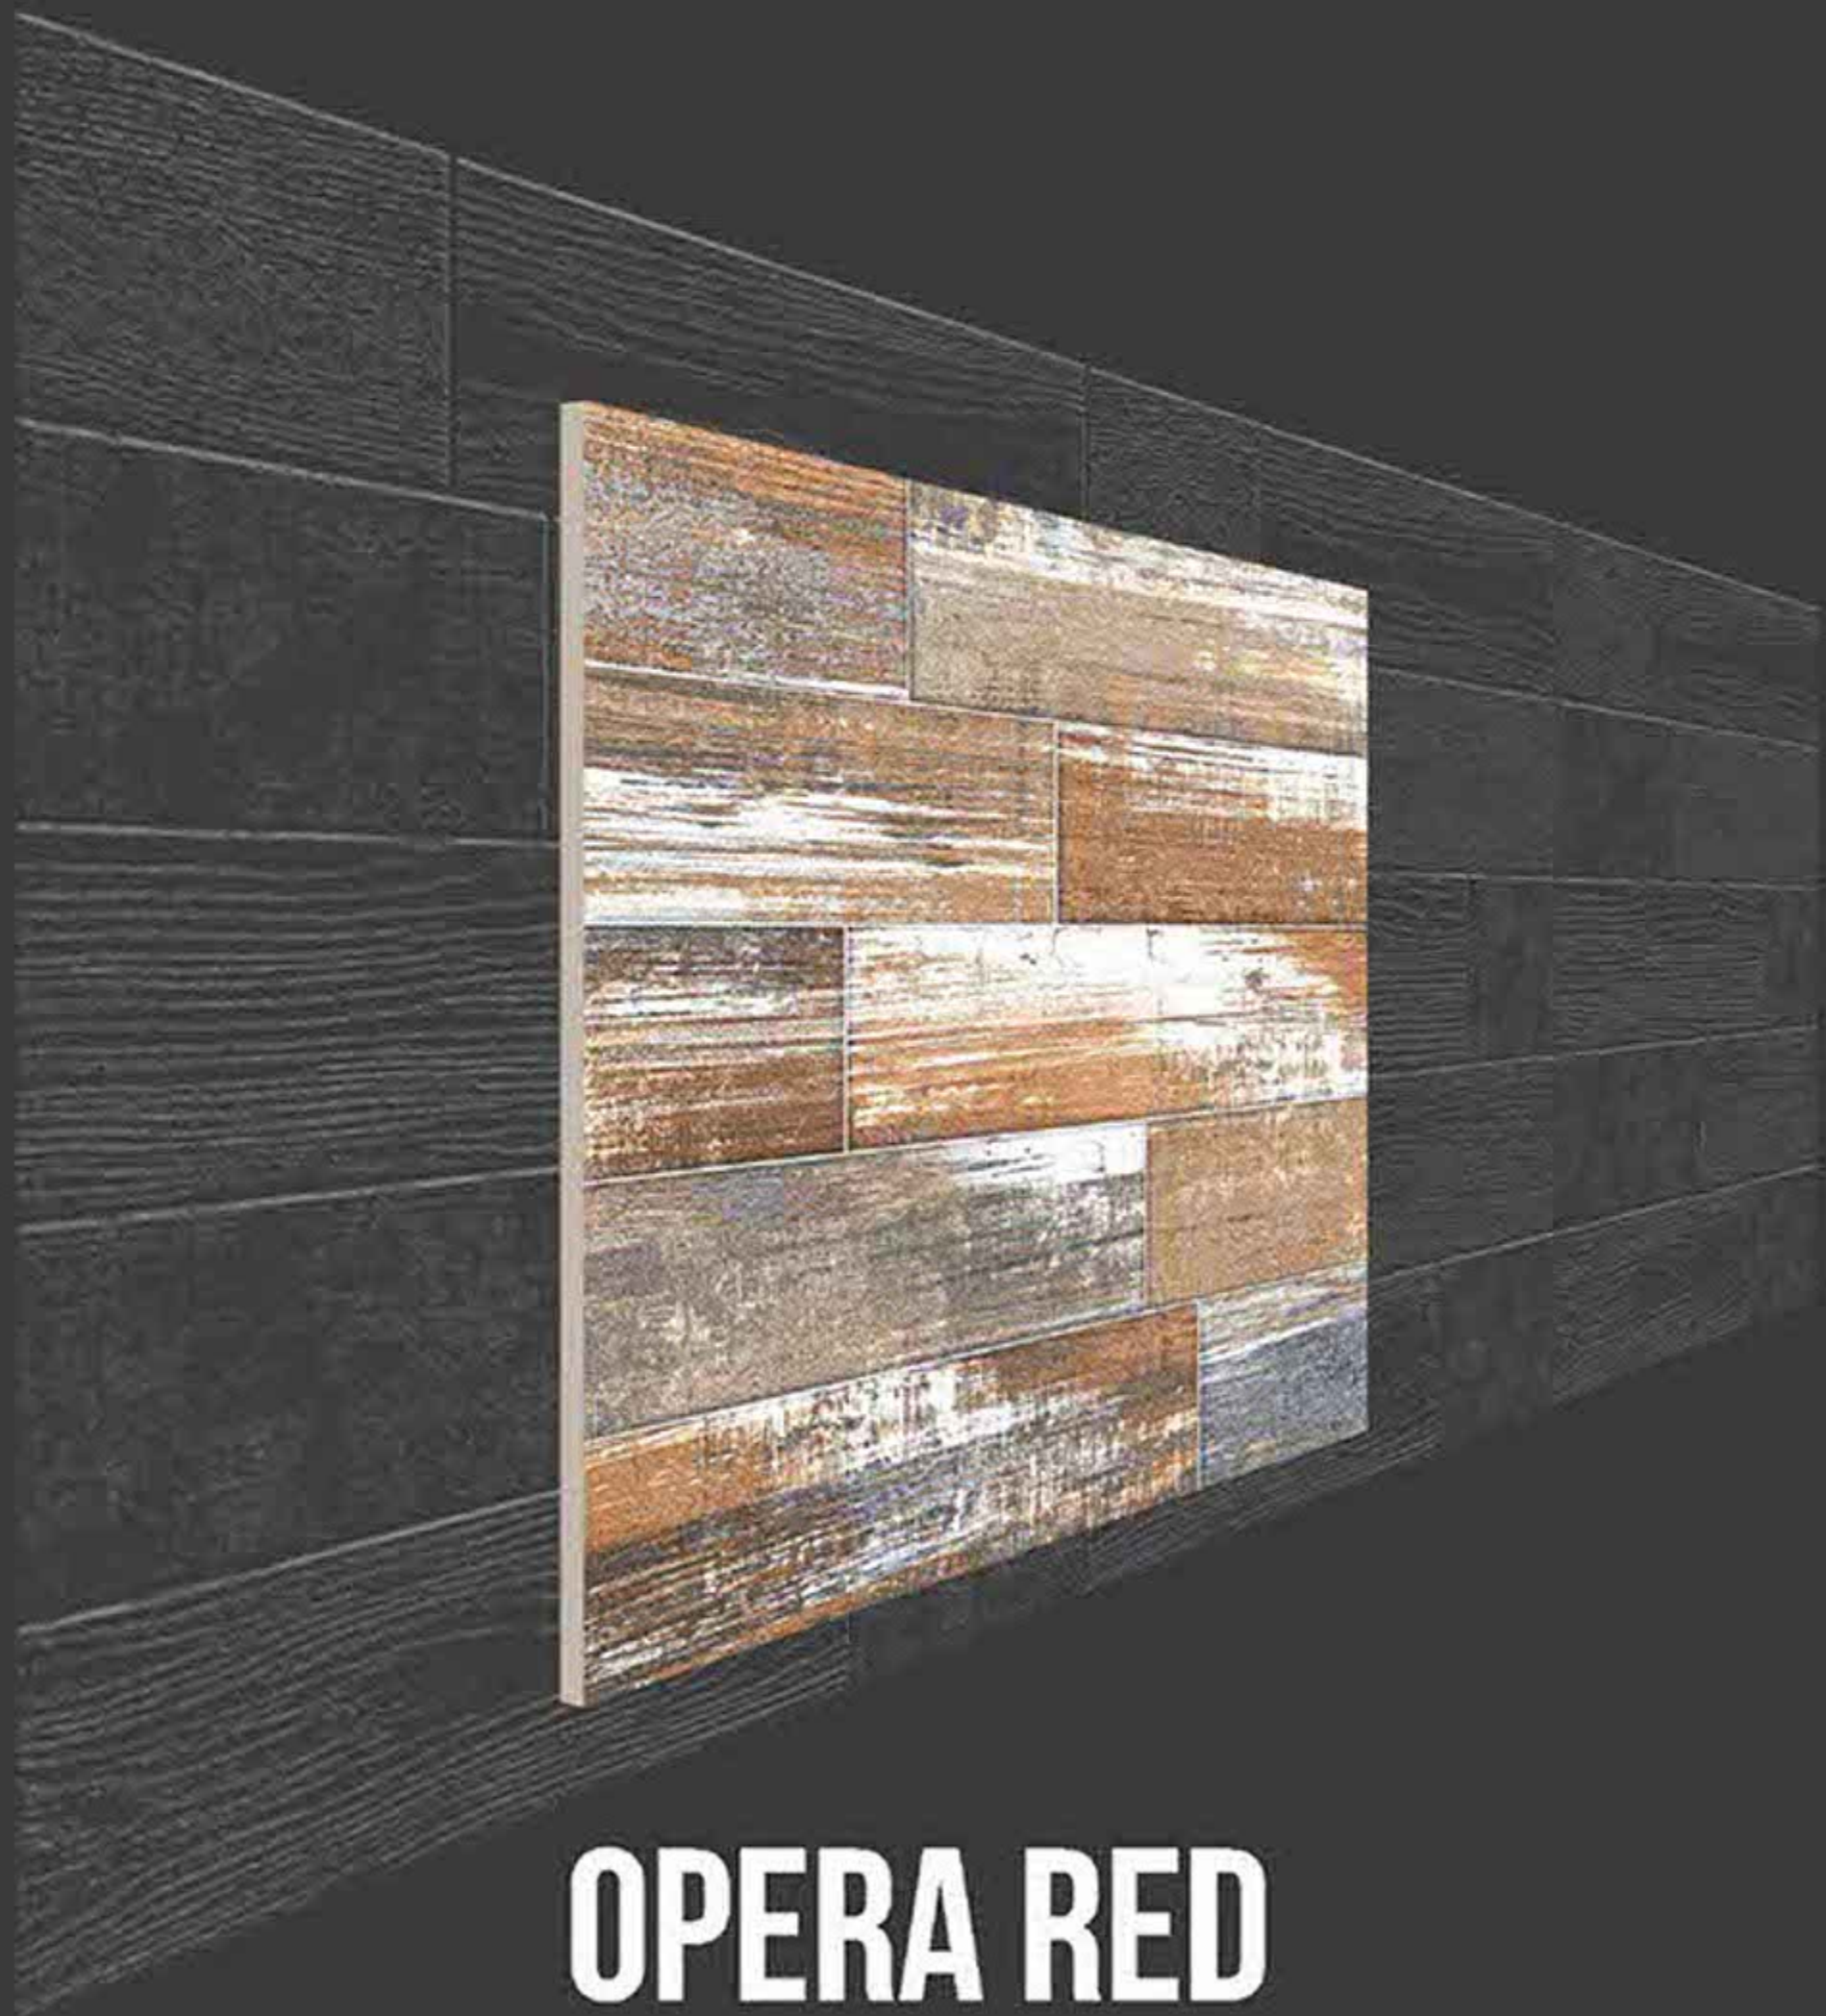

GREYLINE WOOD

RUSTIC SERIES

**SEMI VITRIFIED
TILES 600X600MM**

-  Floor Tiles
-  Multiple Application
-  Eco Friendly
-  Zero Maintenance

KAURI PINE

RUSTIC SERIES

**SEMI VITRIFIED
TILES 600X600MM**

-  Floor Tiles
-  Multiple Application
-  Eco Friendly
-  Zero Maintenance