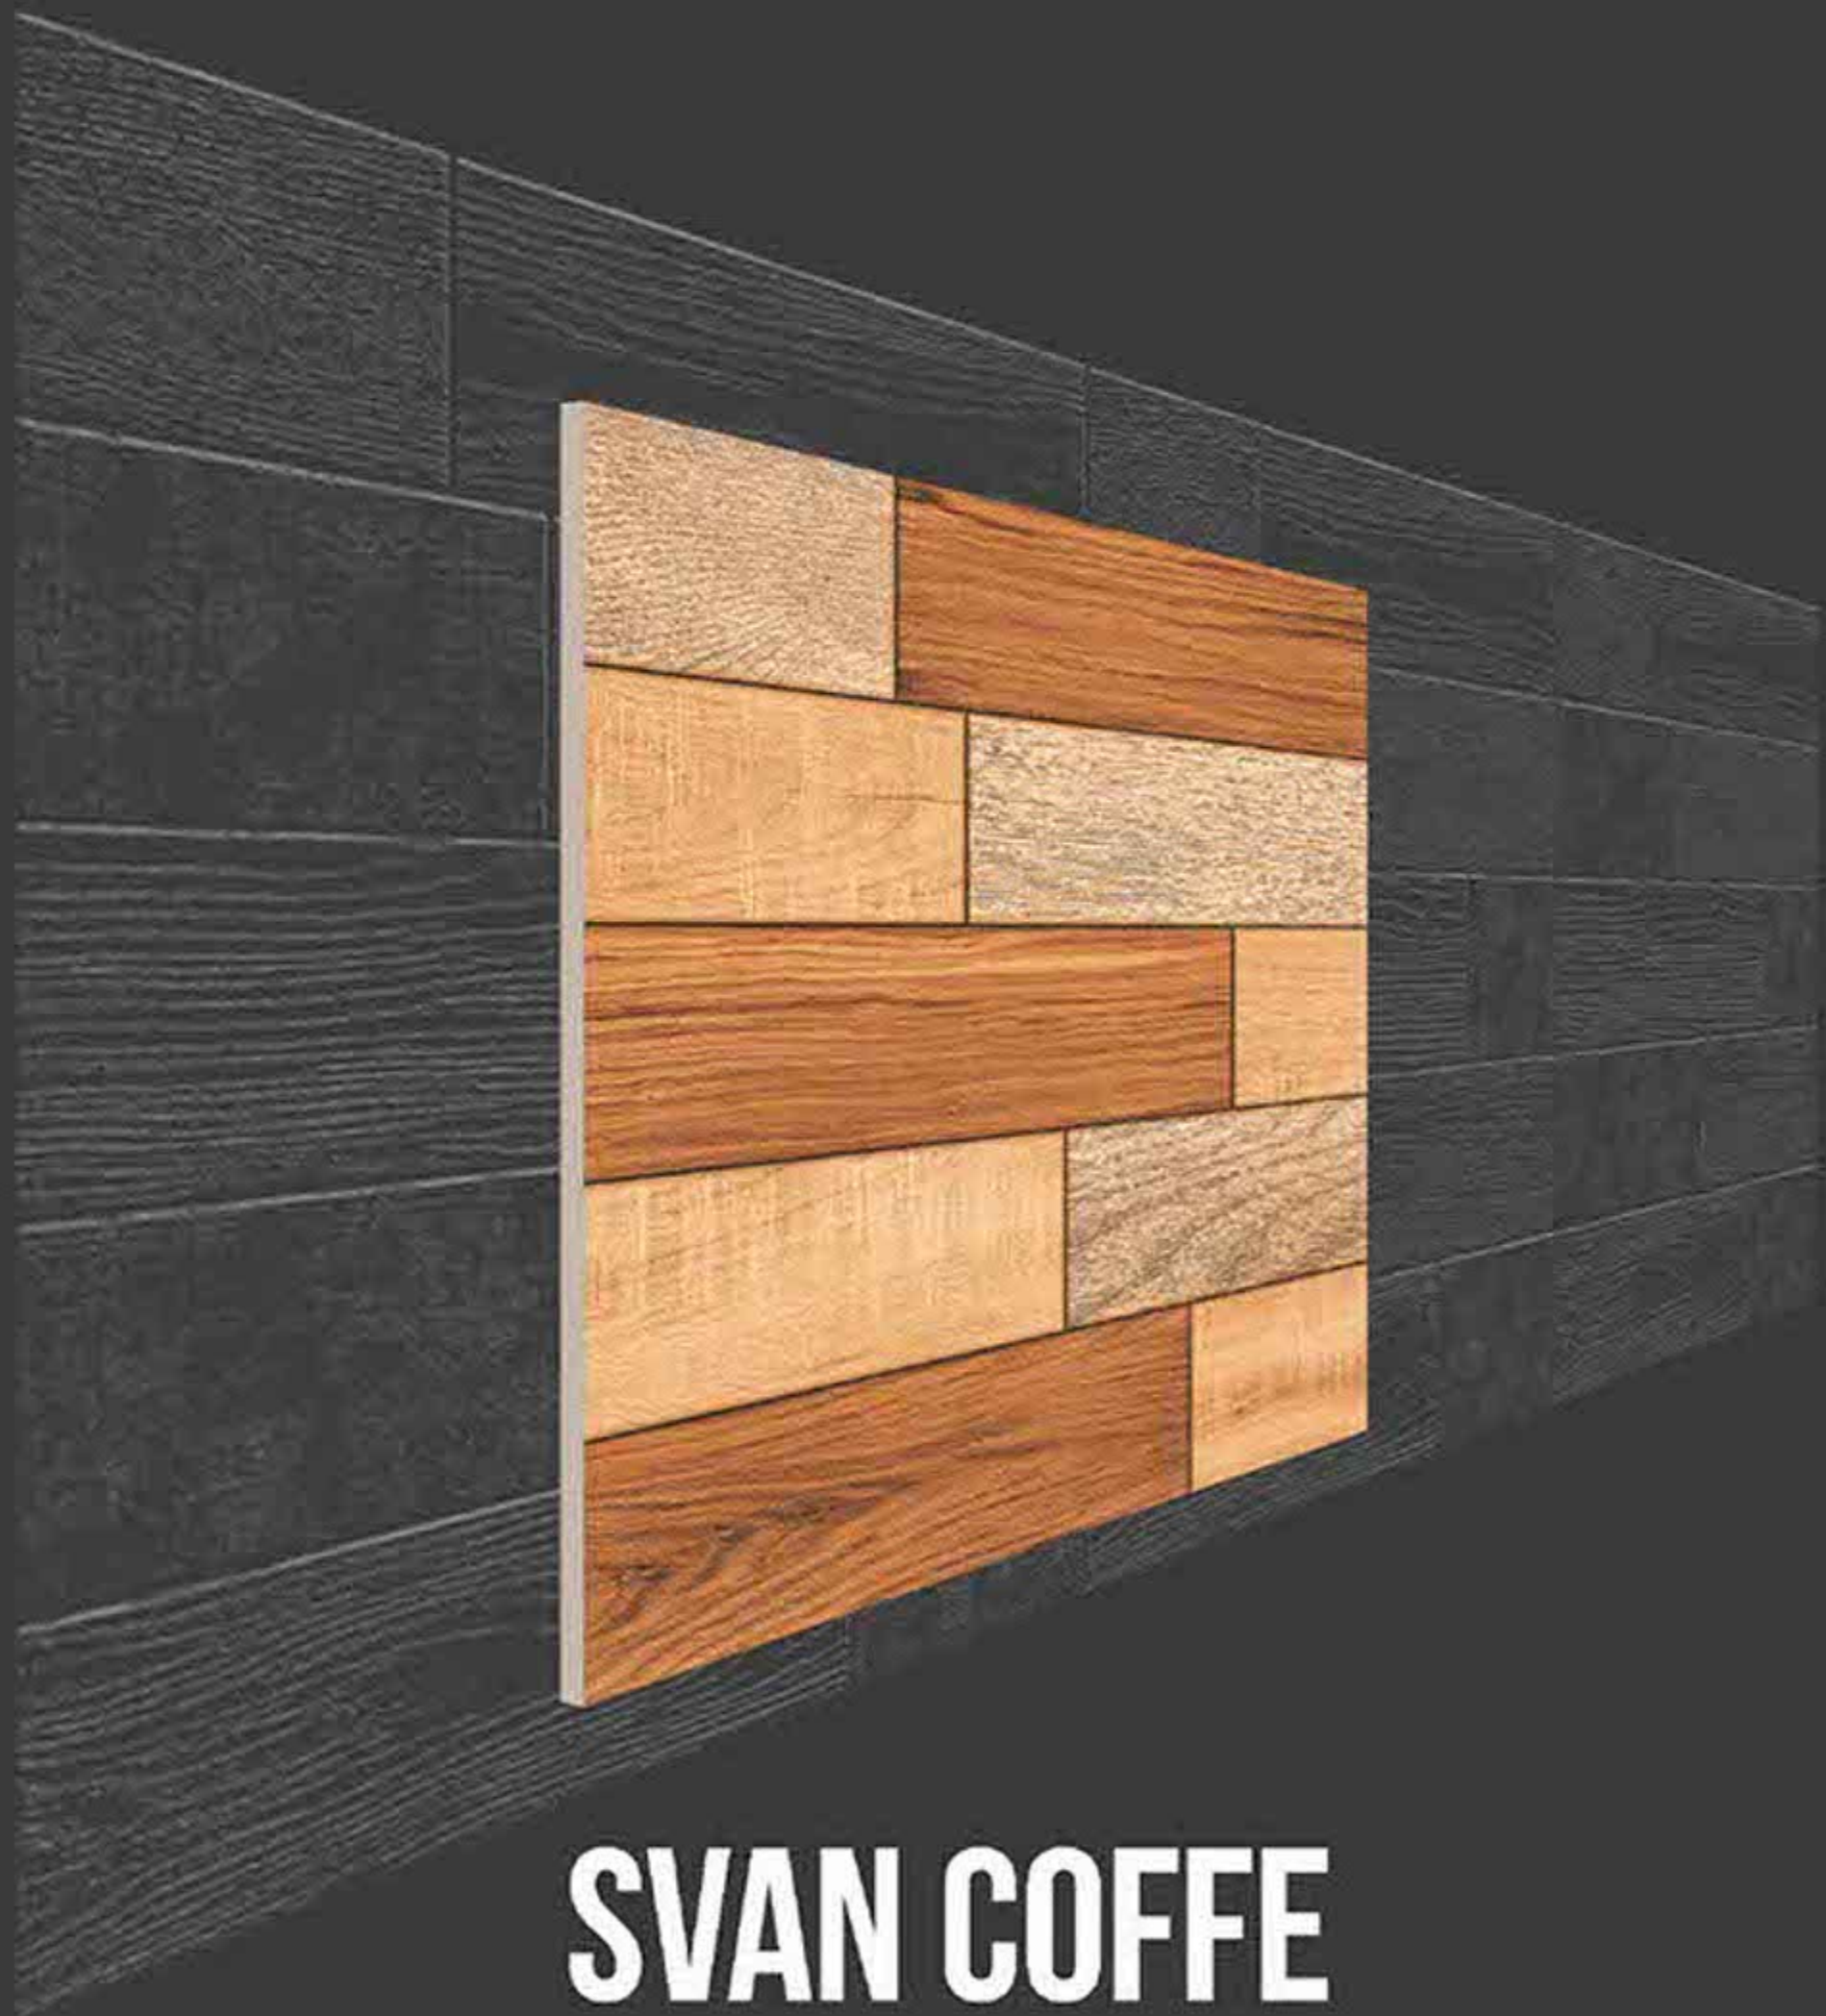

RUSTIC SERIES

SPRUCE BROWN

**SEMI VITRIFIED
TILES 600X600MM**

-  Floor Tiles
-  Multiple Application
-  Eco Friendly
-  Zero Maintenance

STEM WOOD

RUSTIC SERIES

**SEMI VITRIFIED
TILES 600X600MM**

-  Floor Tiles
-  Multiple Application
-  Eco Friendly
-  Zero Maintenance