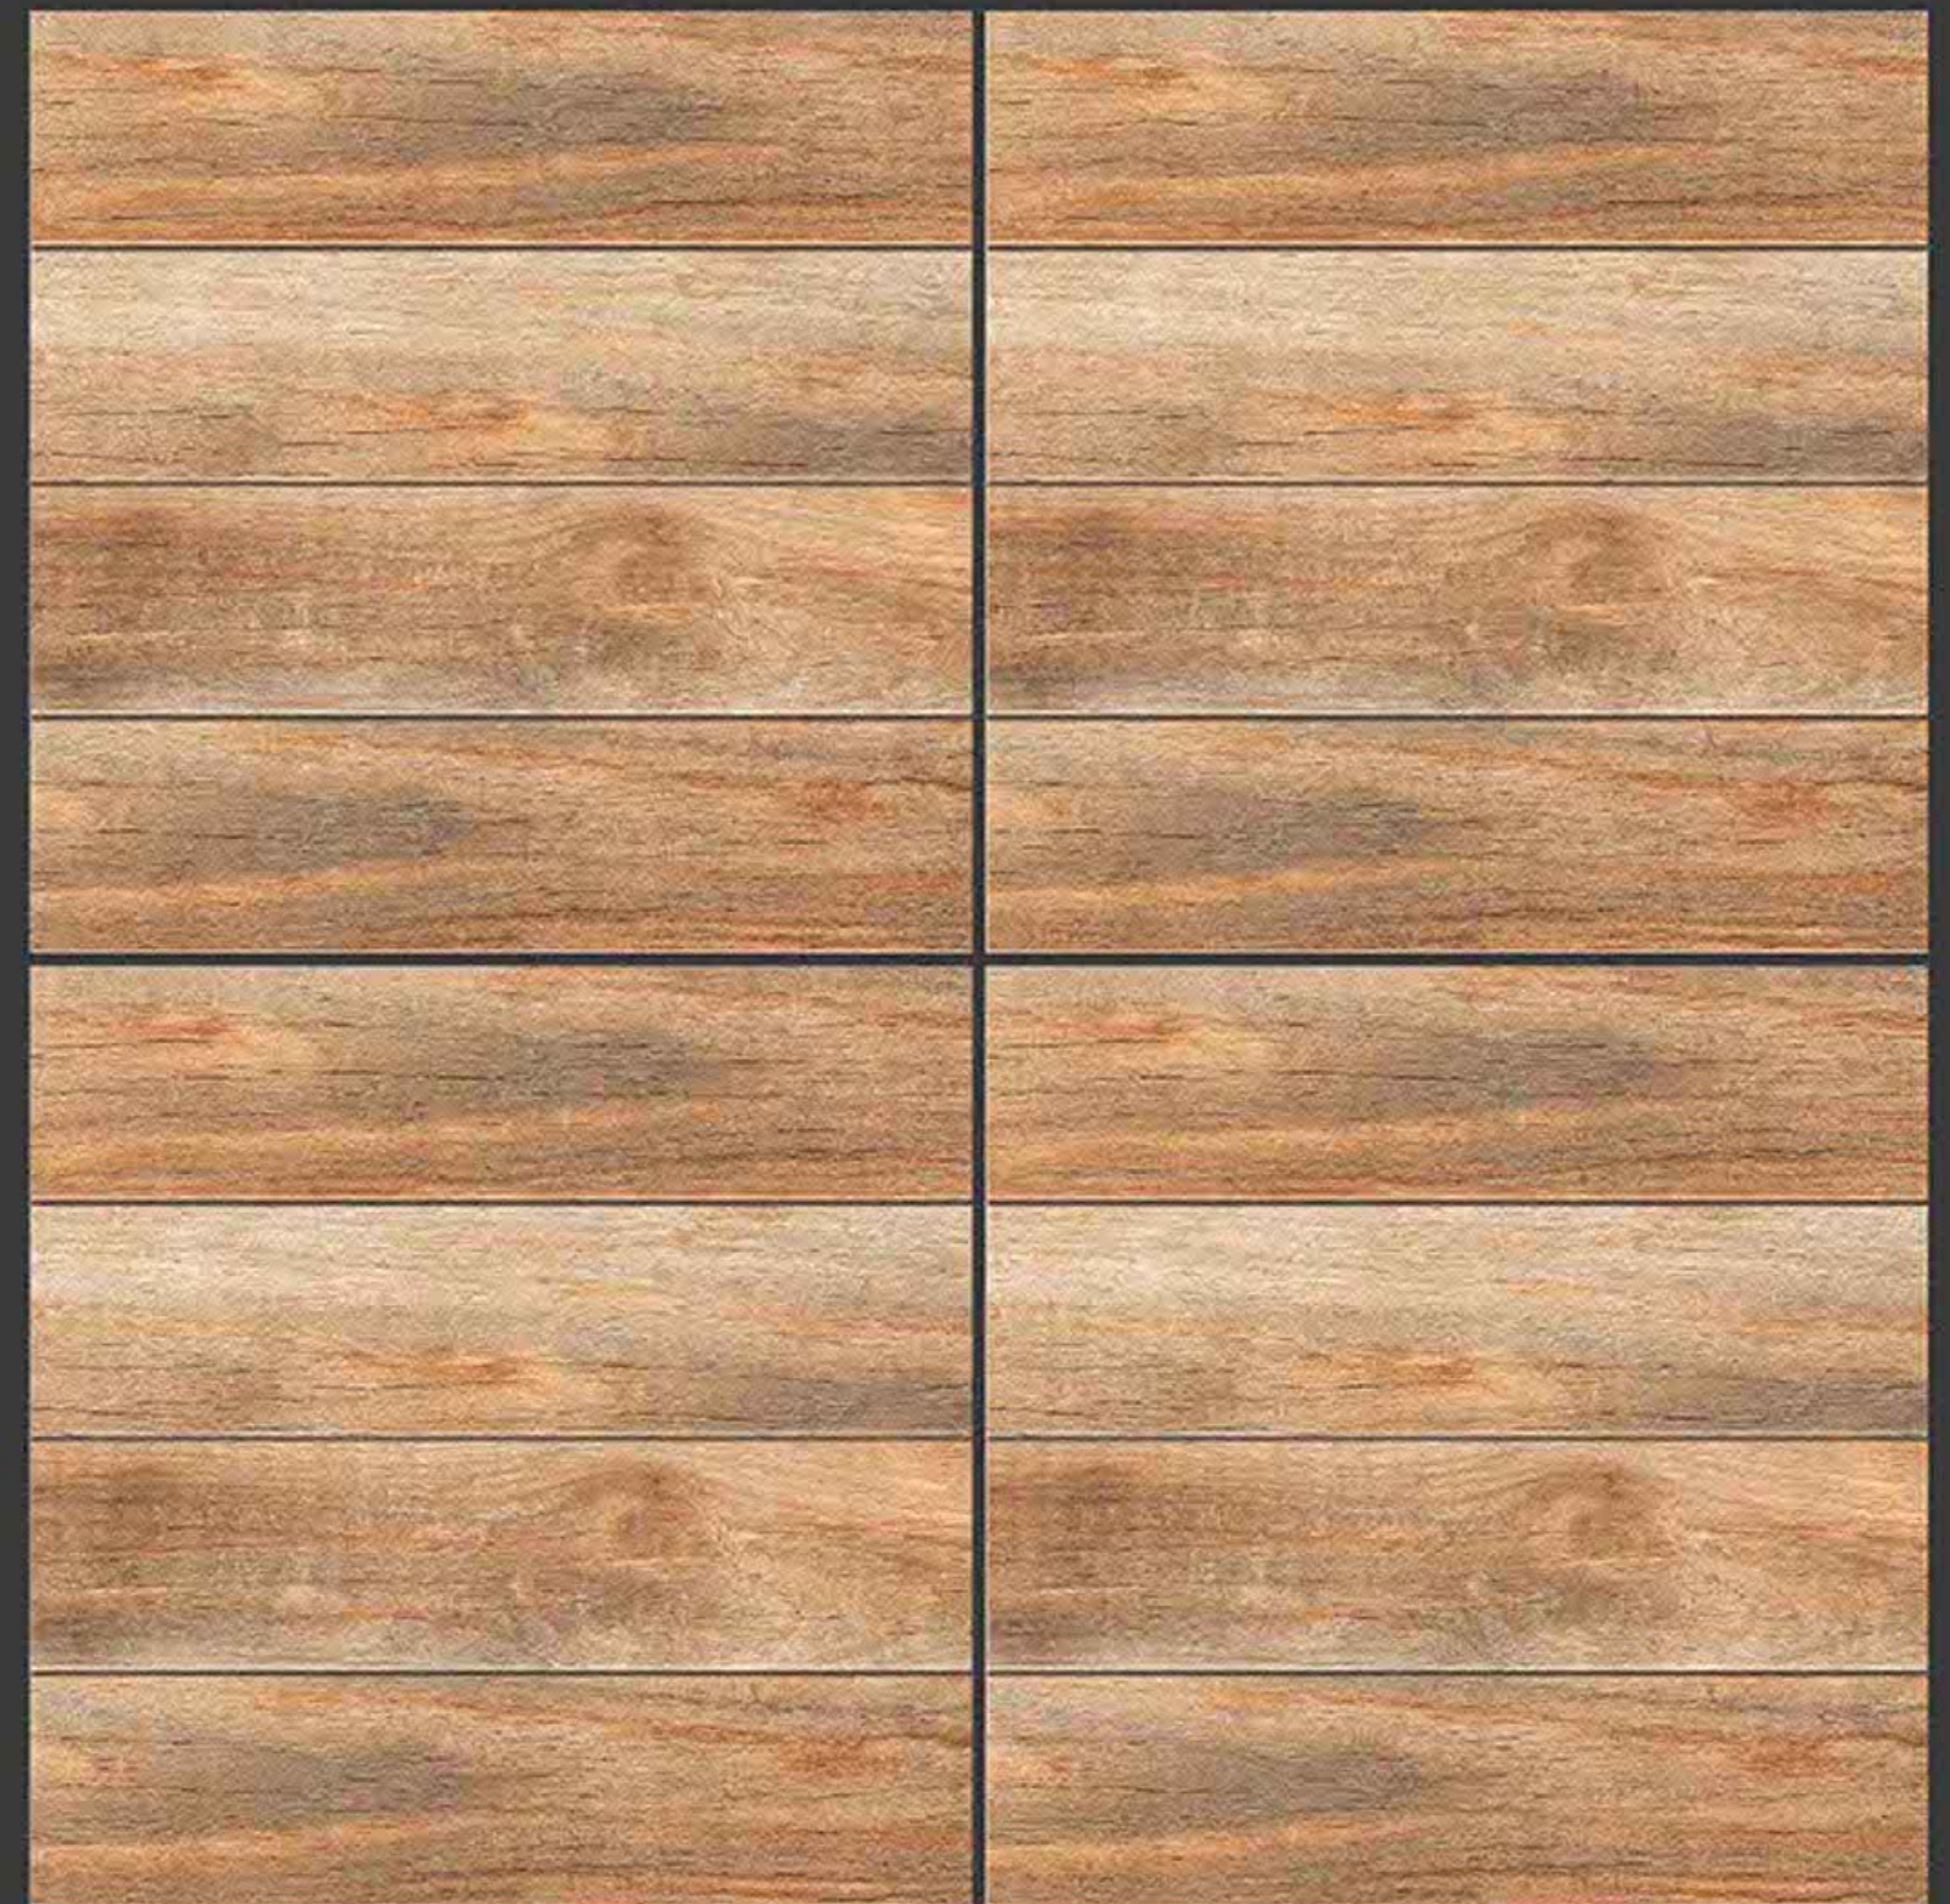

RUSTIC SERIES

JUNIPER BROWN

**SEMI VITRIFIED
TILES 600X600MM**

-  Floor Tiles
-  Multiple Application
-  Eco Friendly
-  Zero Maintenance

RUSTIC SERIES

LATE WOOD

**SEMI VITRIFIED
TILES 600X600MM**

-  Floor Tiles
-  Multiple Application
-  Eco Friendly
-  Zero Maintenance