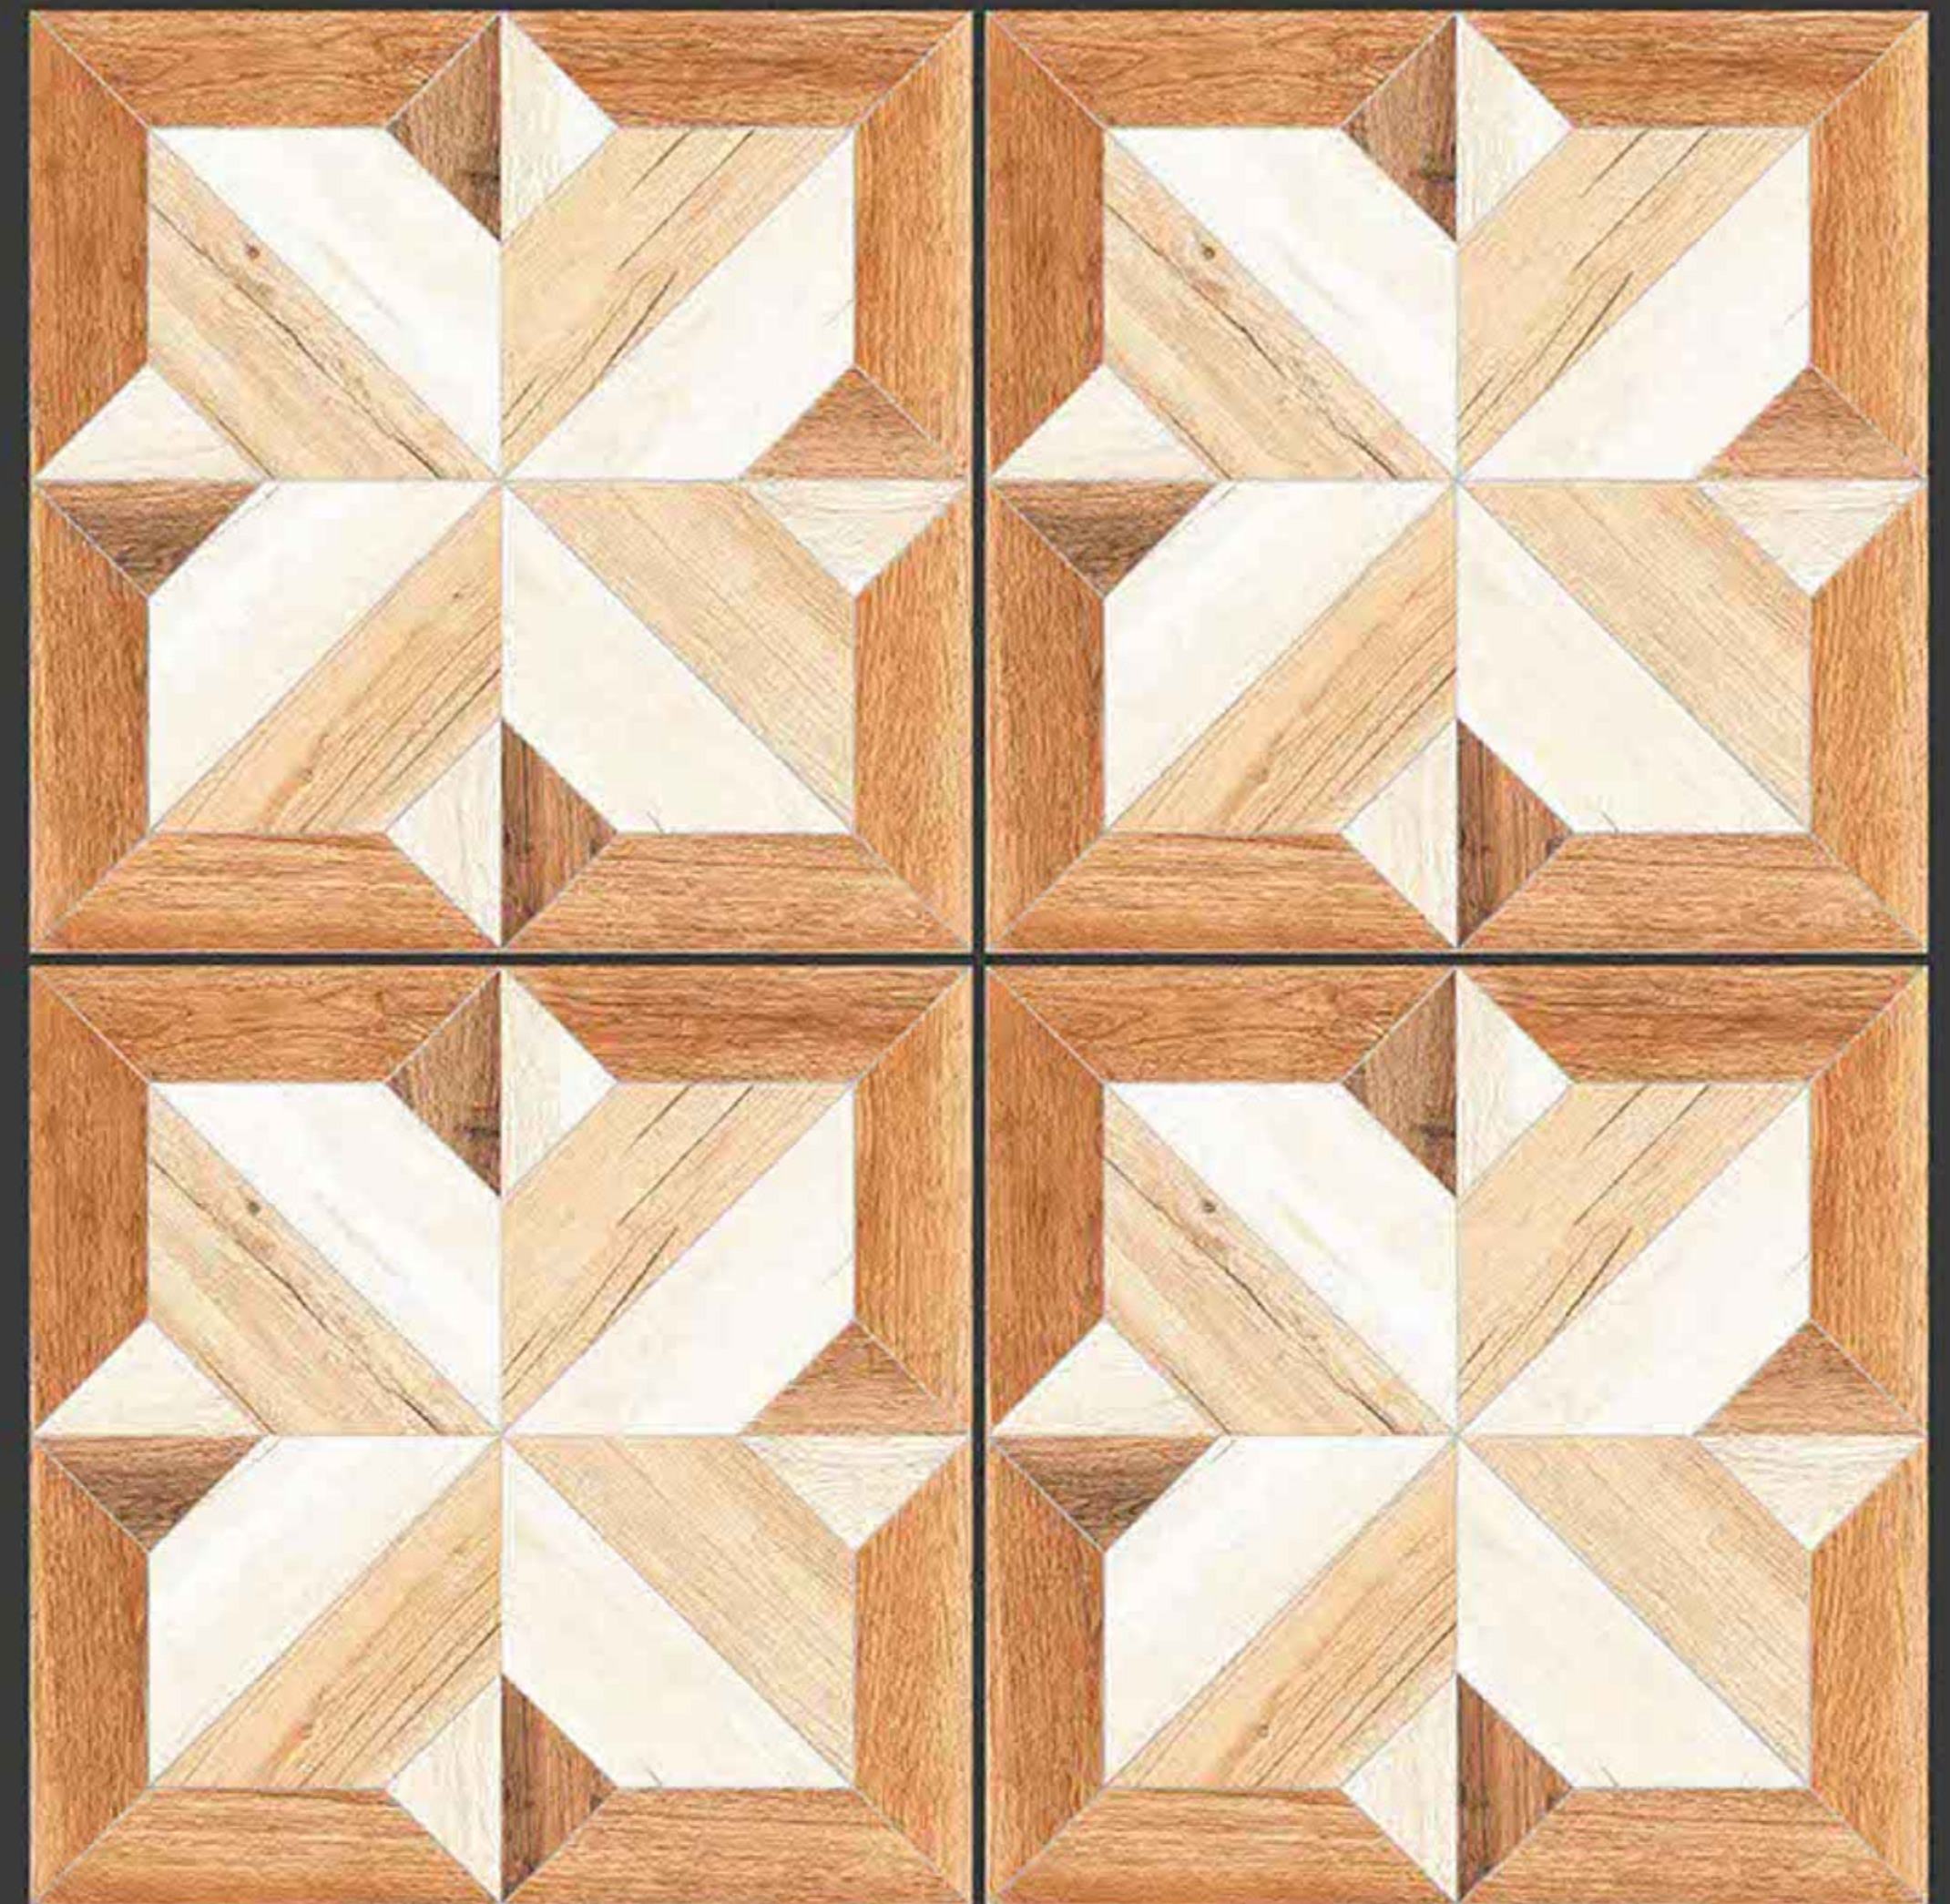

RUSTIC SERIES

**SEMI VITRIFIED
TILES 600X600MM**

-  Floor Tiles
-  Multiple Application
-  Eco Friendly
-  Zero Maintenance

RIMU BROWN

RUSTIC SERIES

**SEMI VITRIFIED
TILES 600X600MM**

-  Floor Tiles
-  Multiple Application
-  Eco Friendly
-  Zero Maintenance