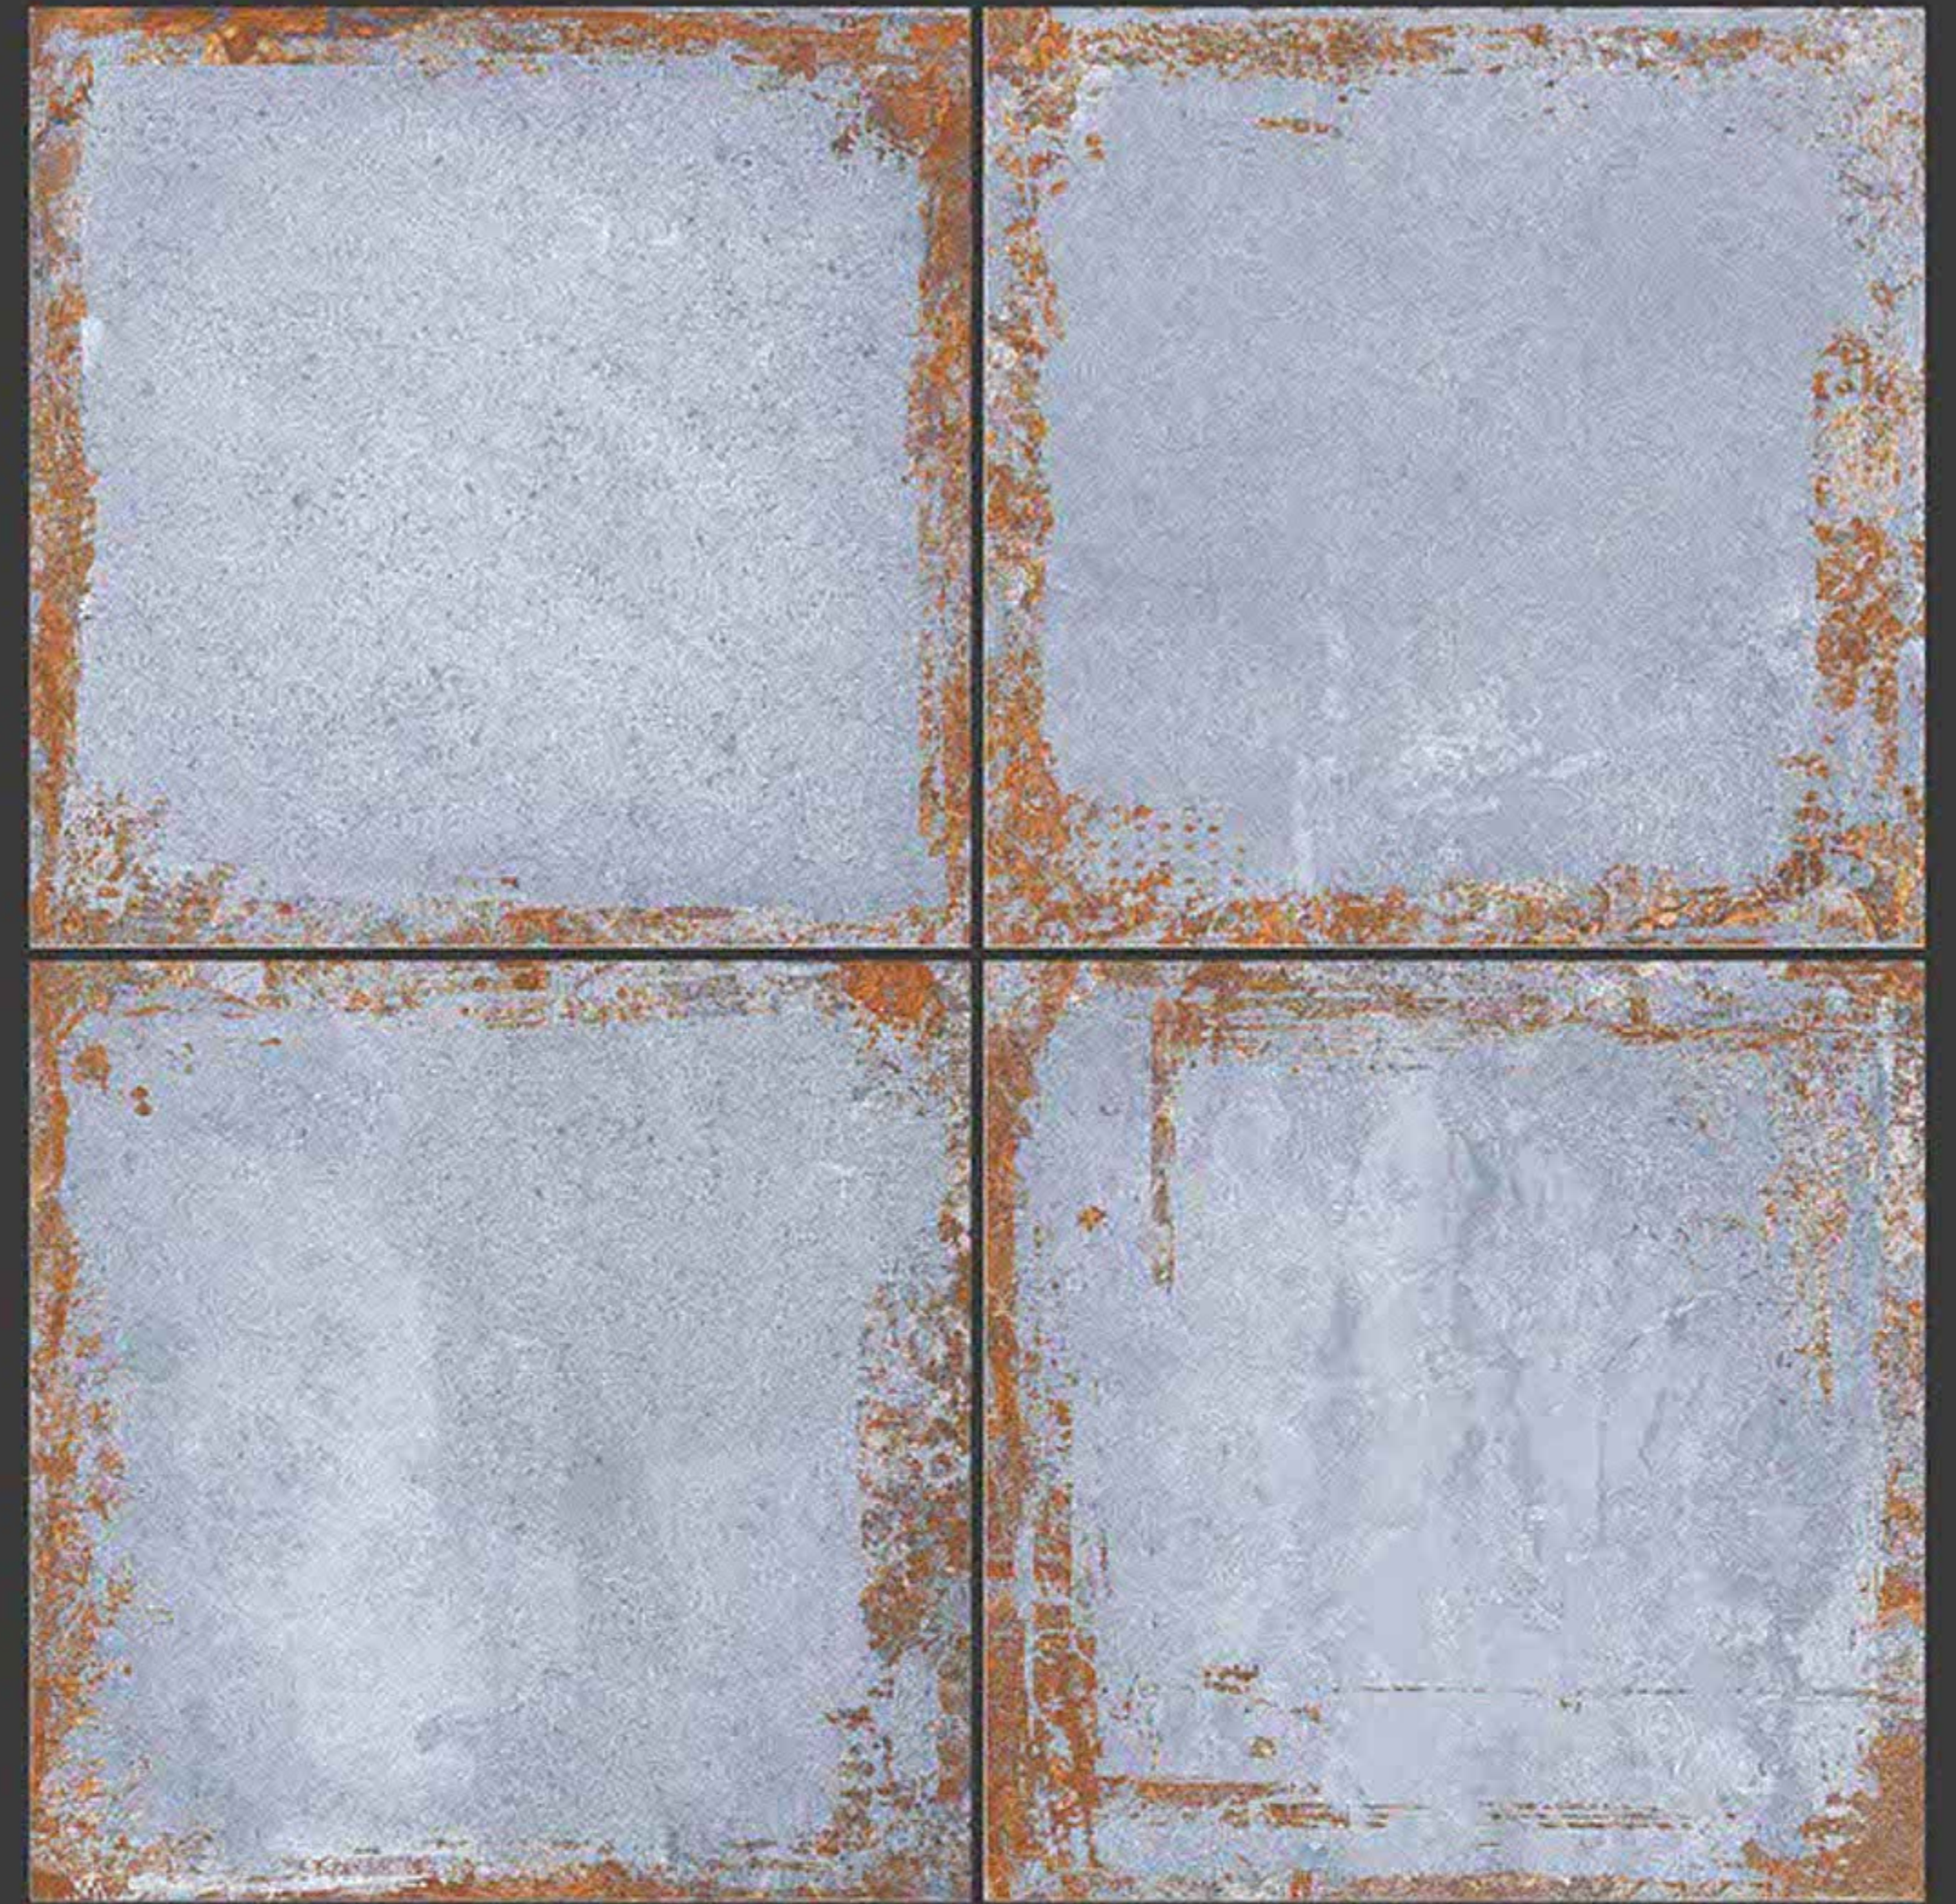

Eco Friendly

Zero Maintenance

ULTRAEDGE
CERAMIC

GEO BLUE

RUSTIC SERIES

**SEMI VITRIFIED
TILES 600X600MM**

-  Floor Tiles
-  Multiple Application
-  Eco Friendly
-  Zero Maintenance

RUSTIC SERIES