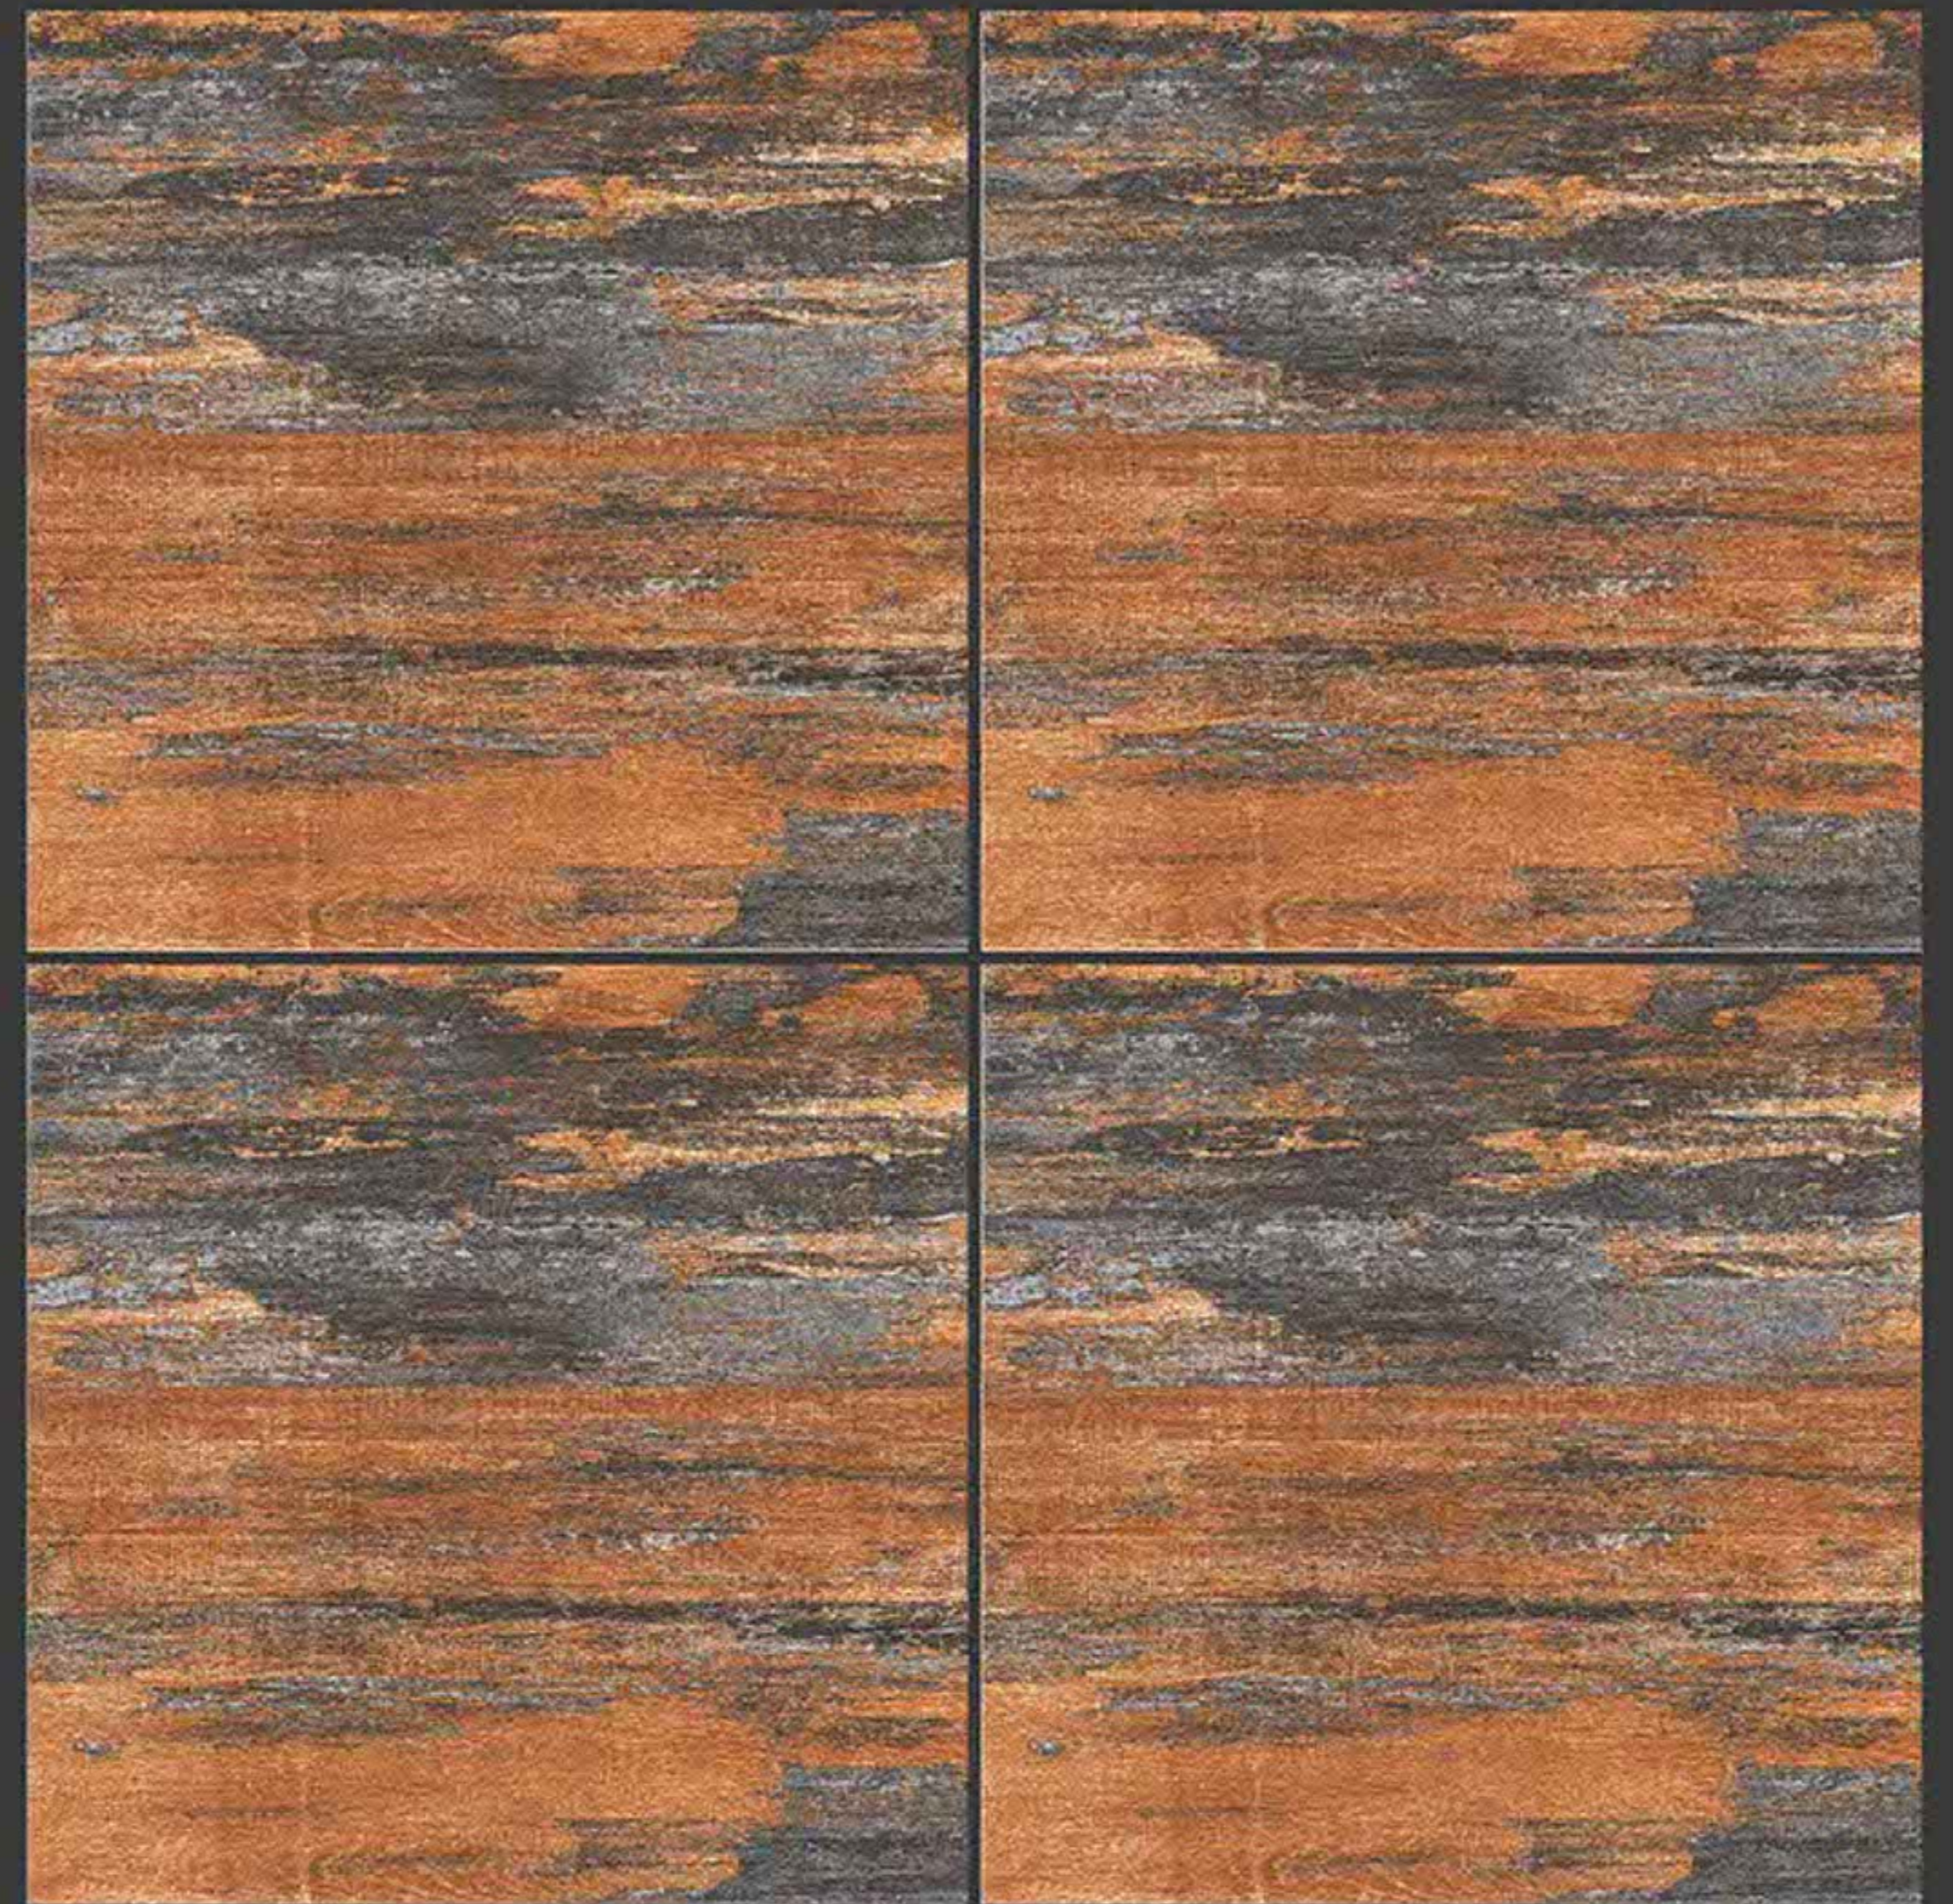

-  Floor Tiles
-  Multiple Application
-  Eco Friendly
-  Zero Maintenance

JAXX WOOD

RUSTIC SERIES

**SEMI VITRIFIED
TILES 600X600MM**

LAPATO WOOD

RUSTIC SERIES

**SEMI VITRIFIED
TILES 600X600MM**

-  Floor Tiles
-  Multiple Application
-  Eco Friendly
-  Zero Maintenance