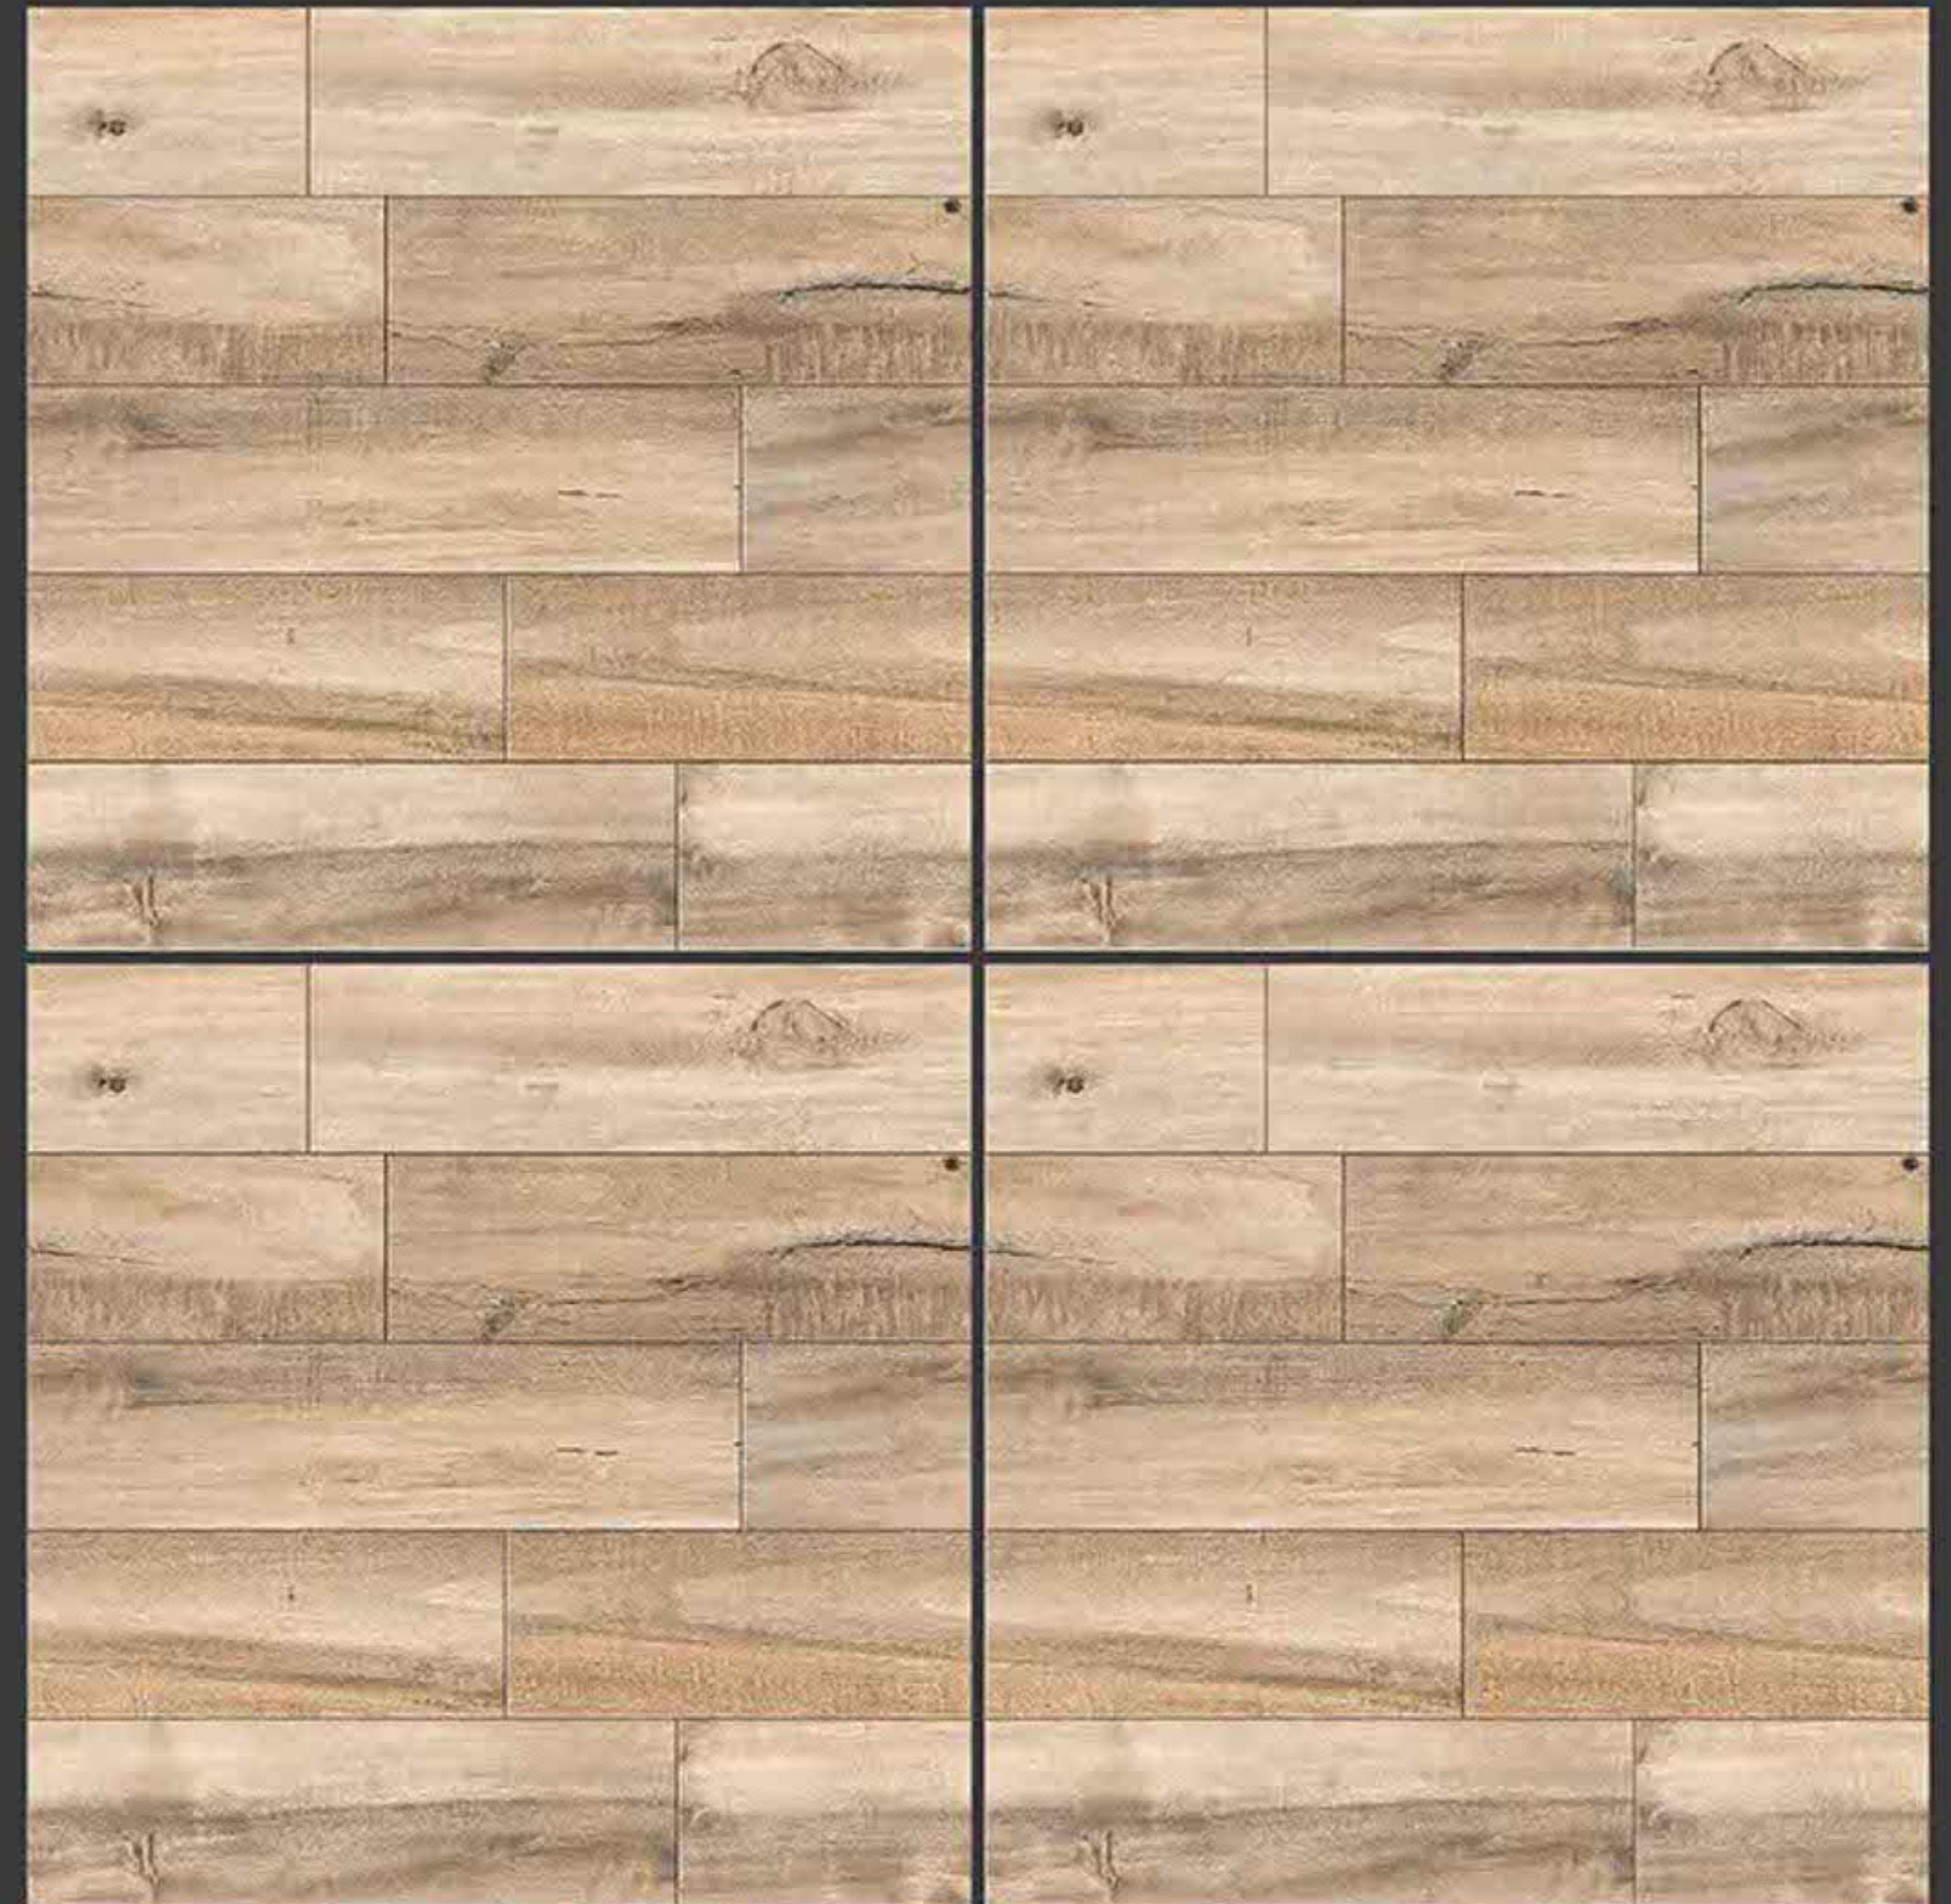

**SEMI VITRIFIED
TILES 600X600MM**

- Floor Tiles
- Multiple Application
- Eco Friendly
- Zero Maintenance