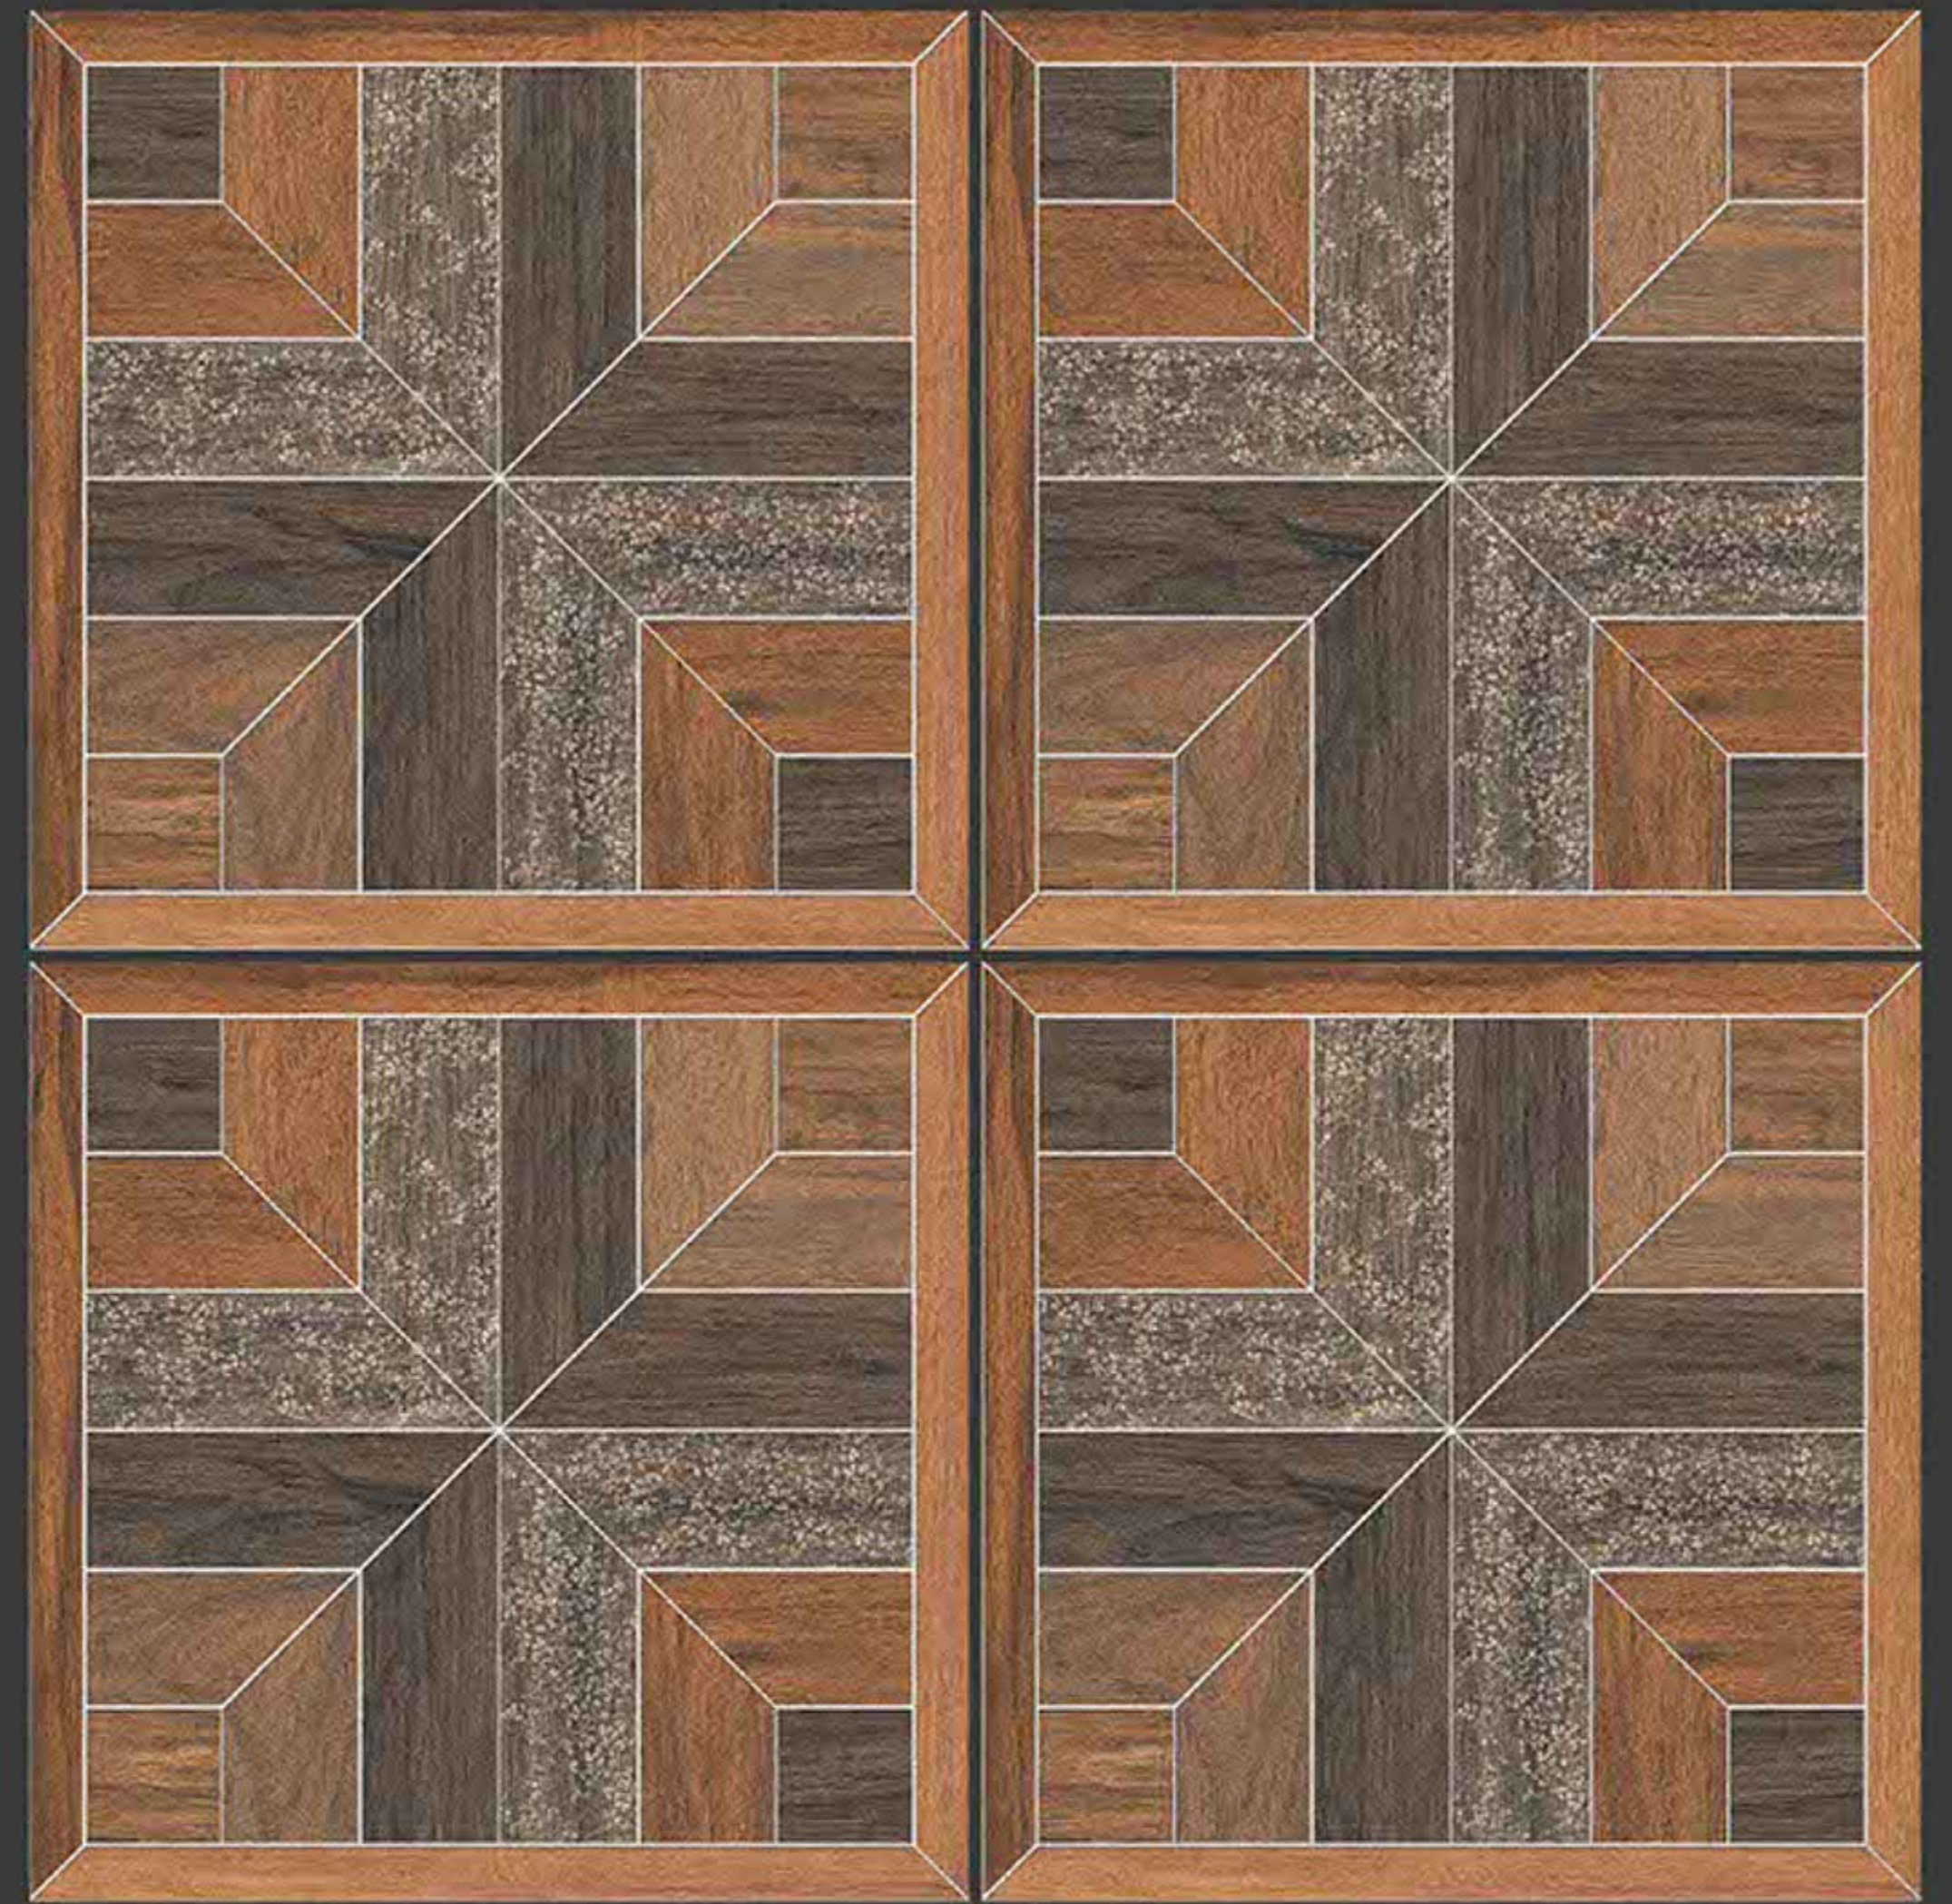

RUSTIC SERIES

TECTONIC BROWN

**SEMI VITRIFIED
TILES 600X600MM**

-  Floor Tiles
-  Multiple Application
-  Eco Friendly
-  Zero Maintenance

ULTRAEDGE
CERAMIC

WIND ART

RUSTIC SERIES

**SEMI VITRIFIED
TILES 600X600MM**