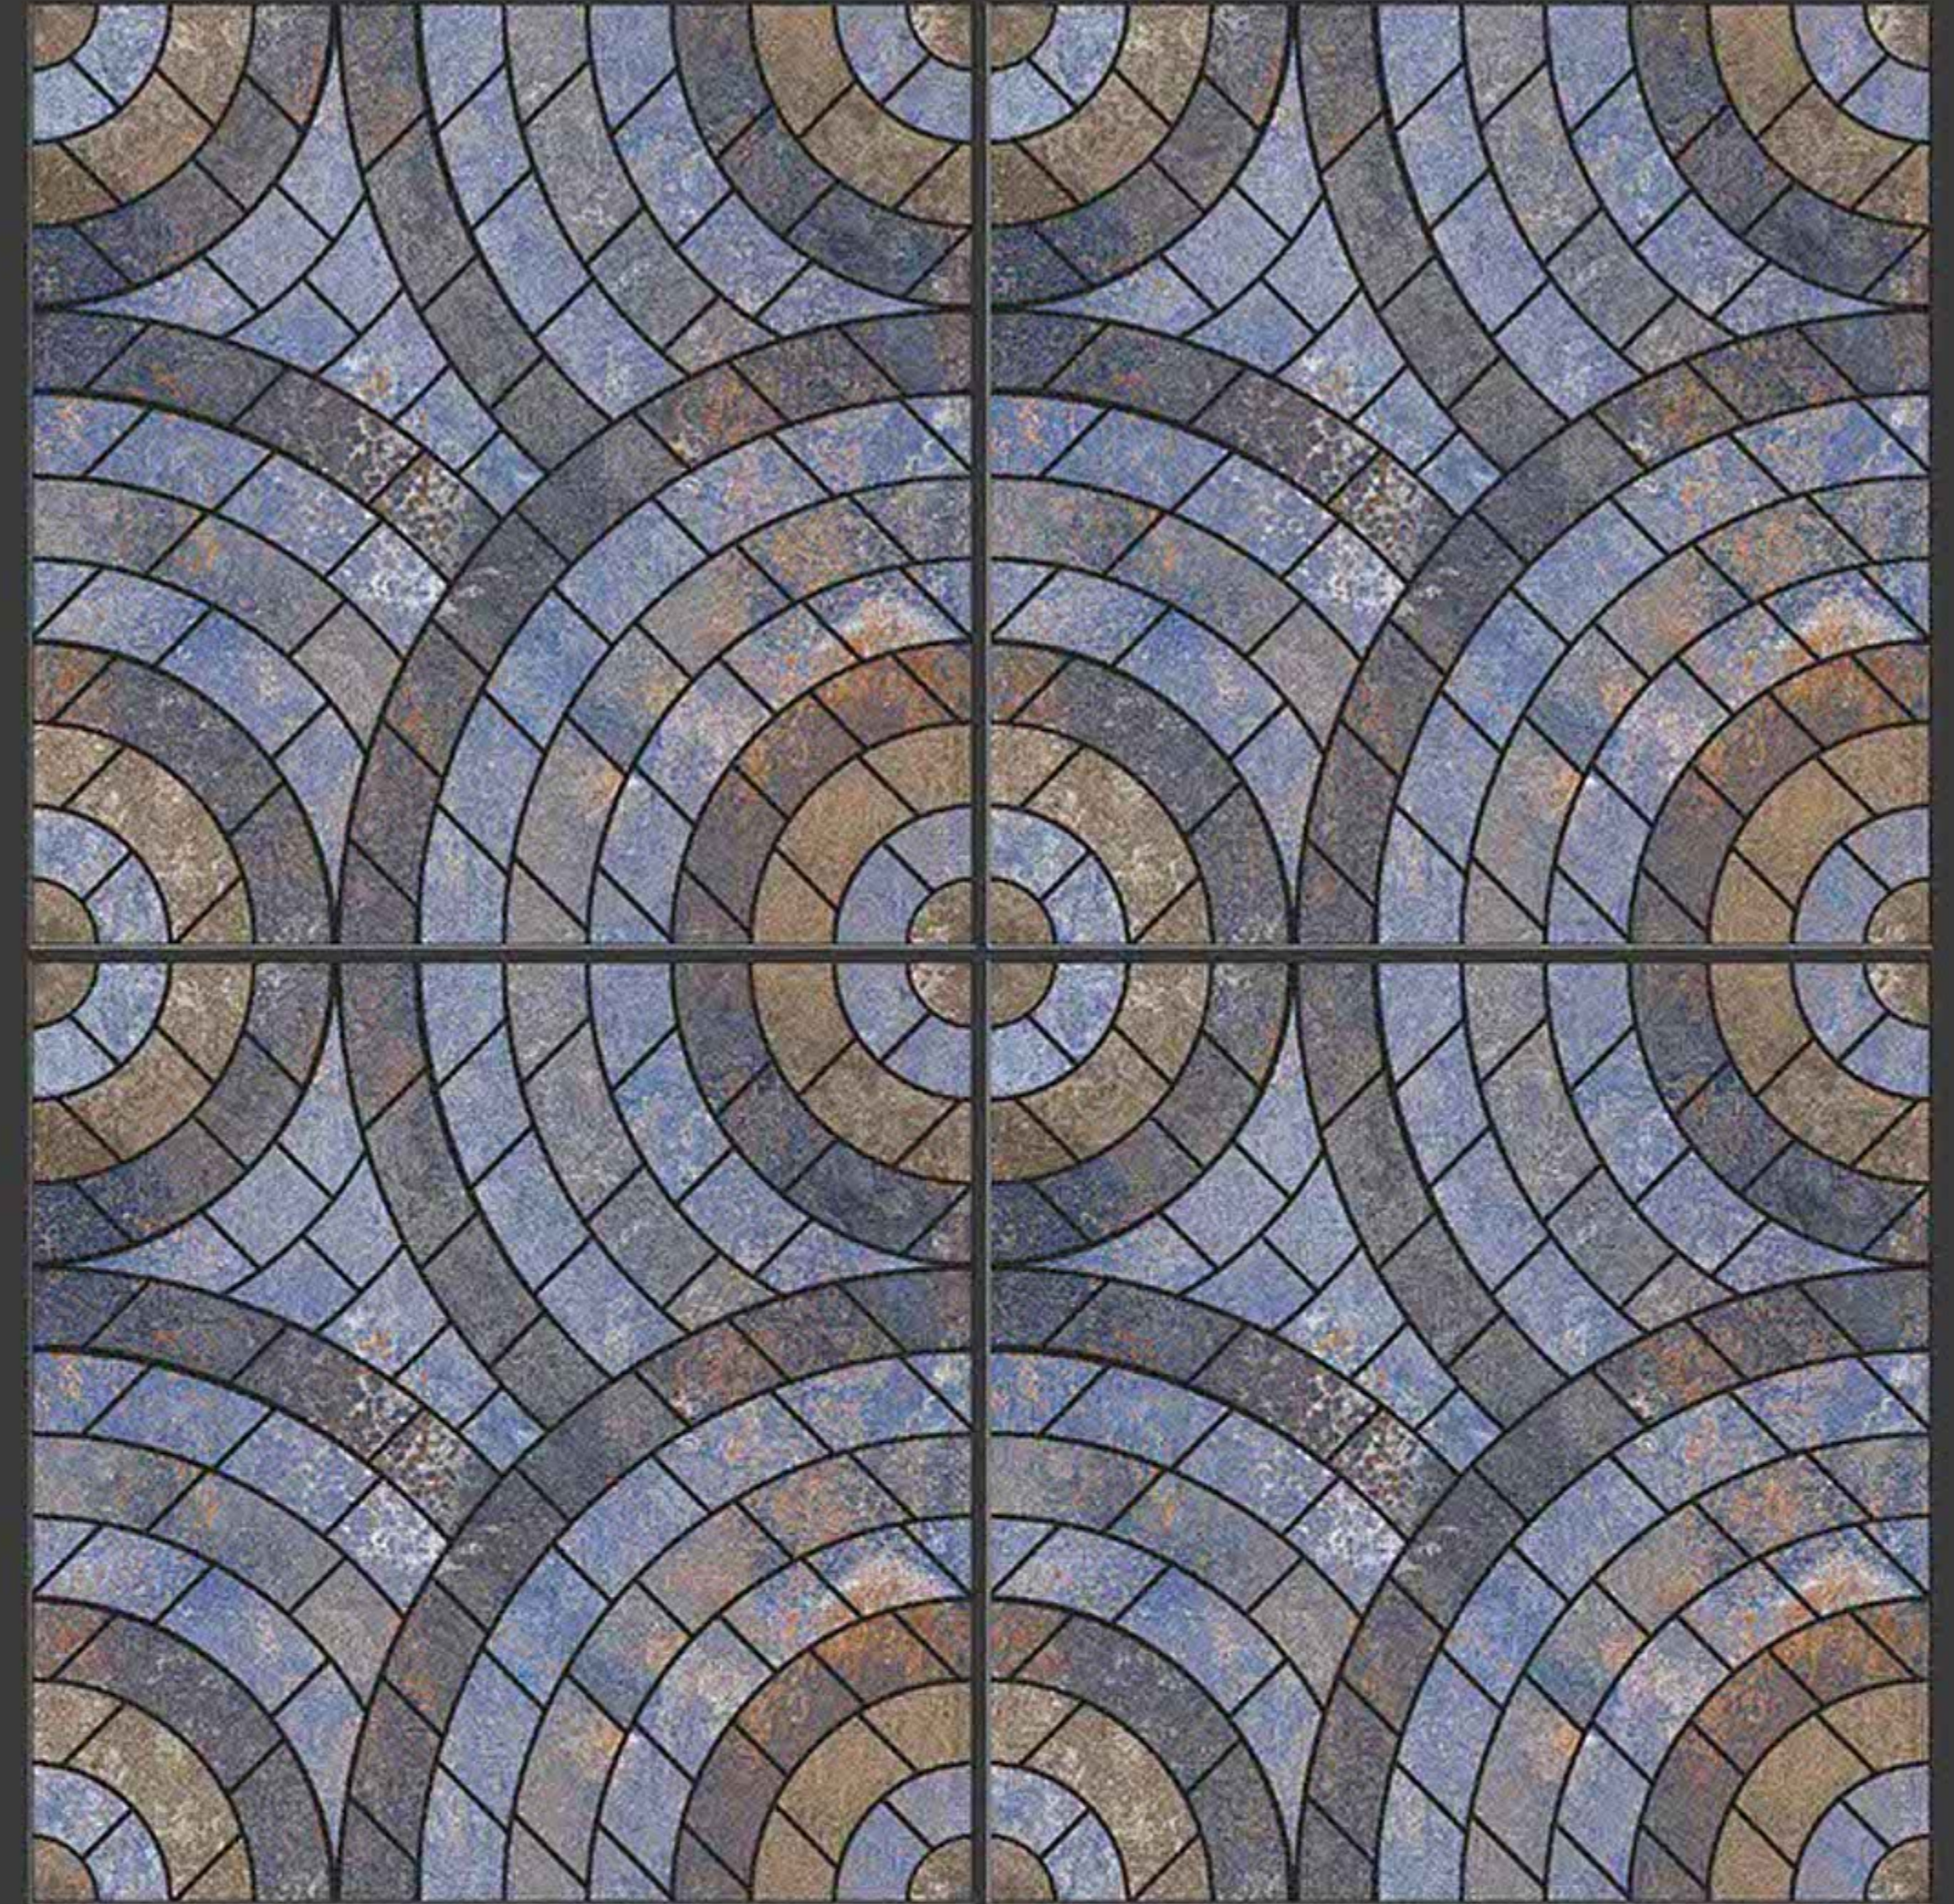

**SEMI VITRIFIED
TILES 600X600MM**