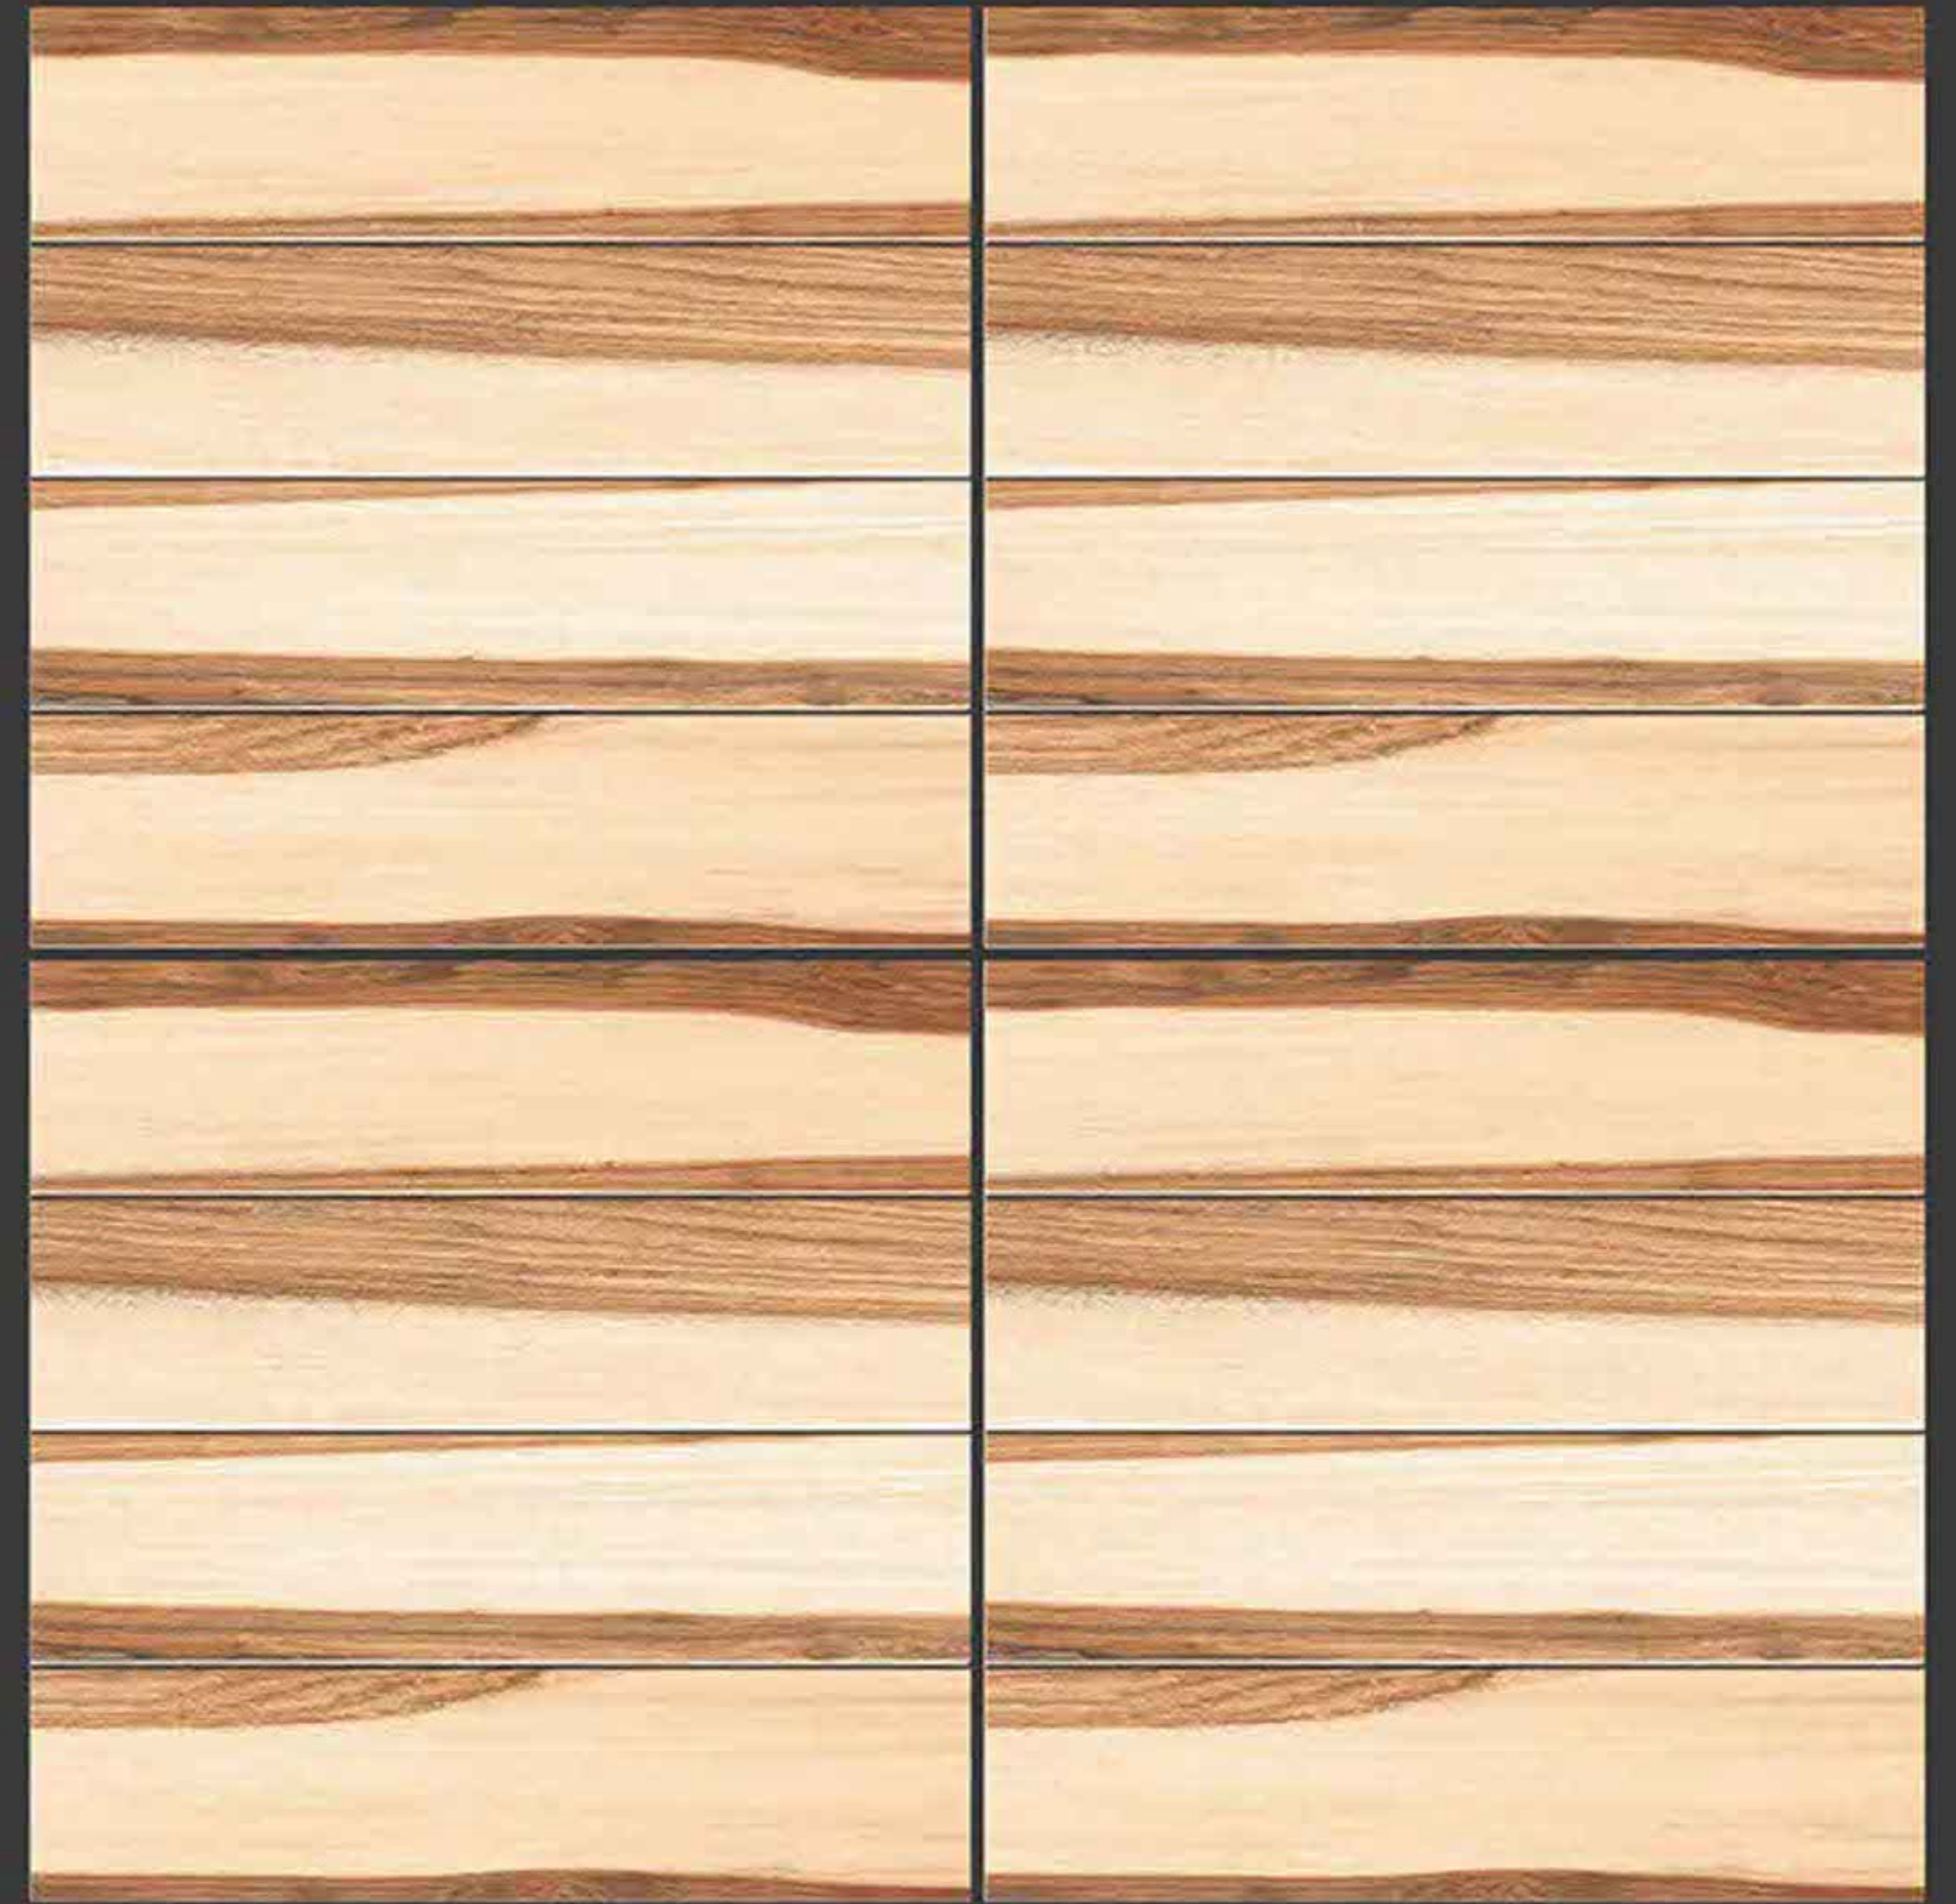

**SEMI VITRIFIED
TILES 600X600MM**

- Floor Tiles
- Multiple Application
- Eco Friendly
- Zero Maintenance