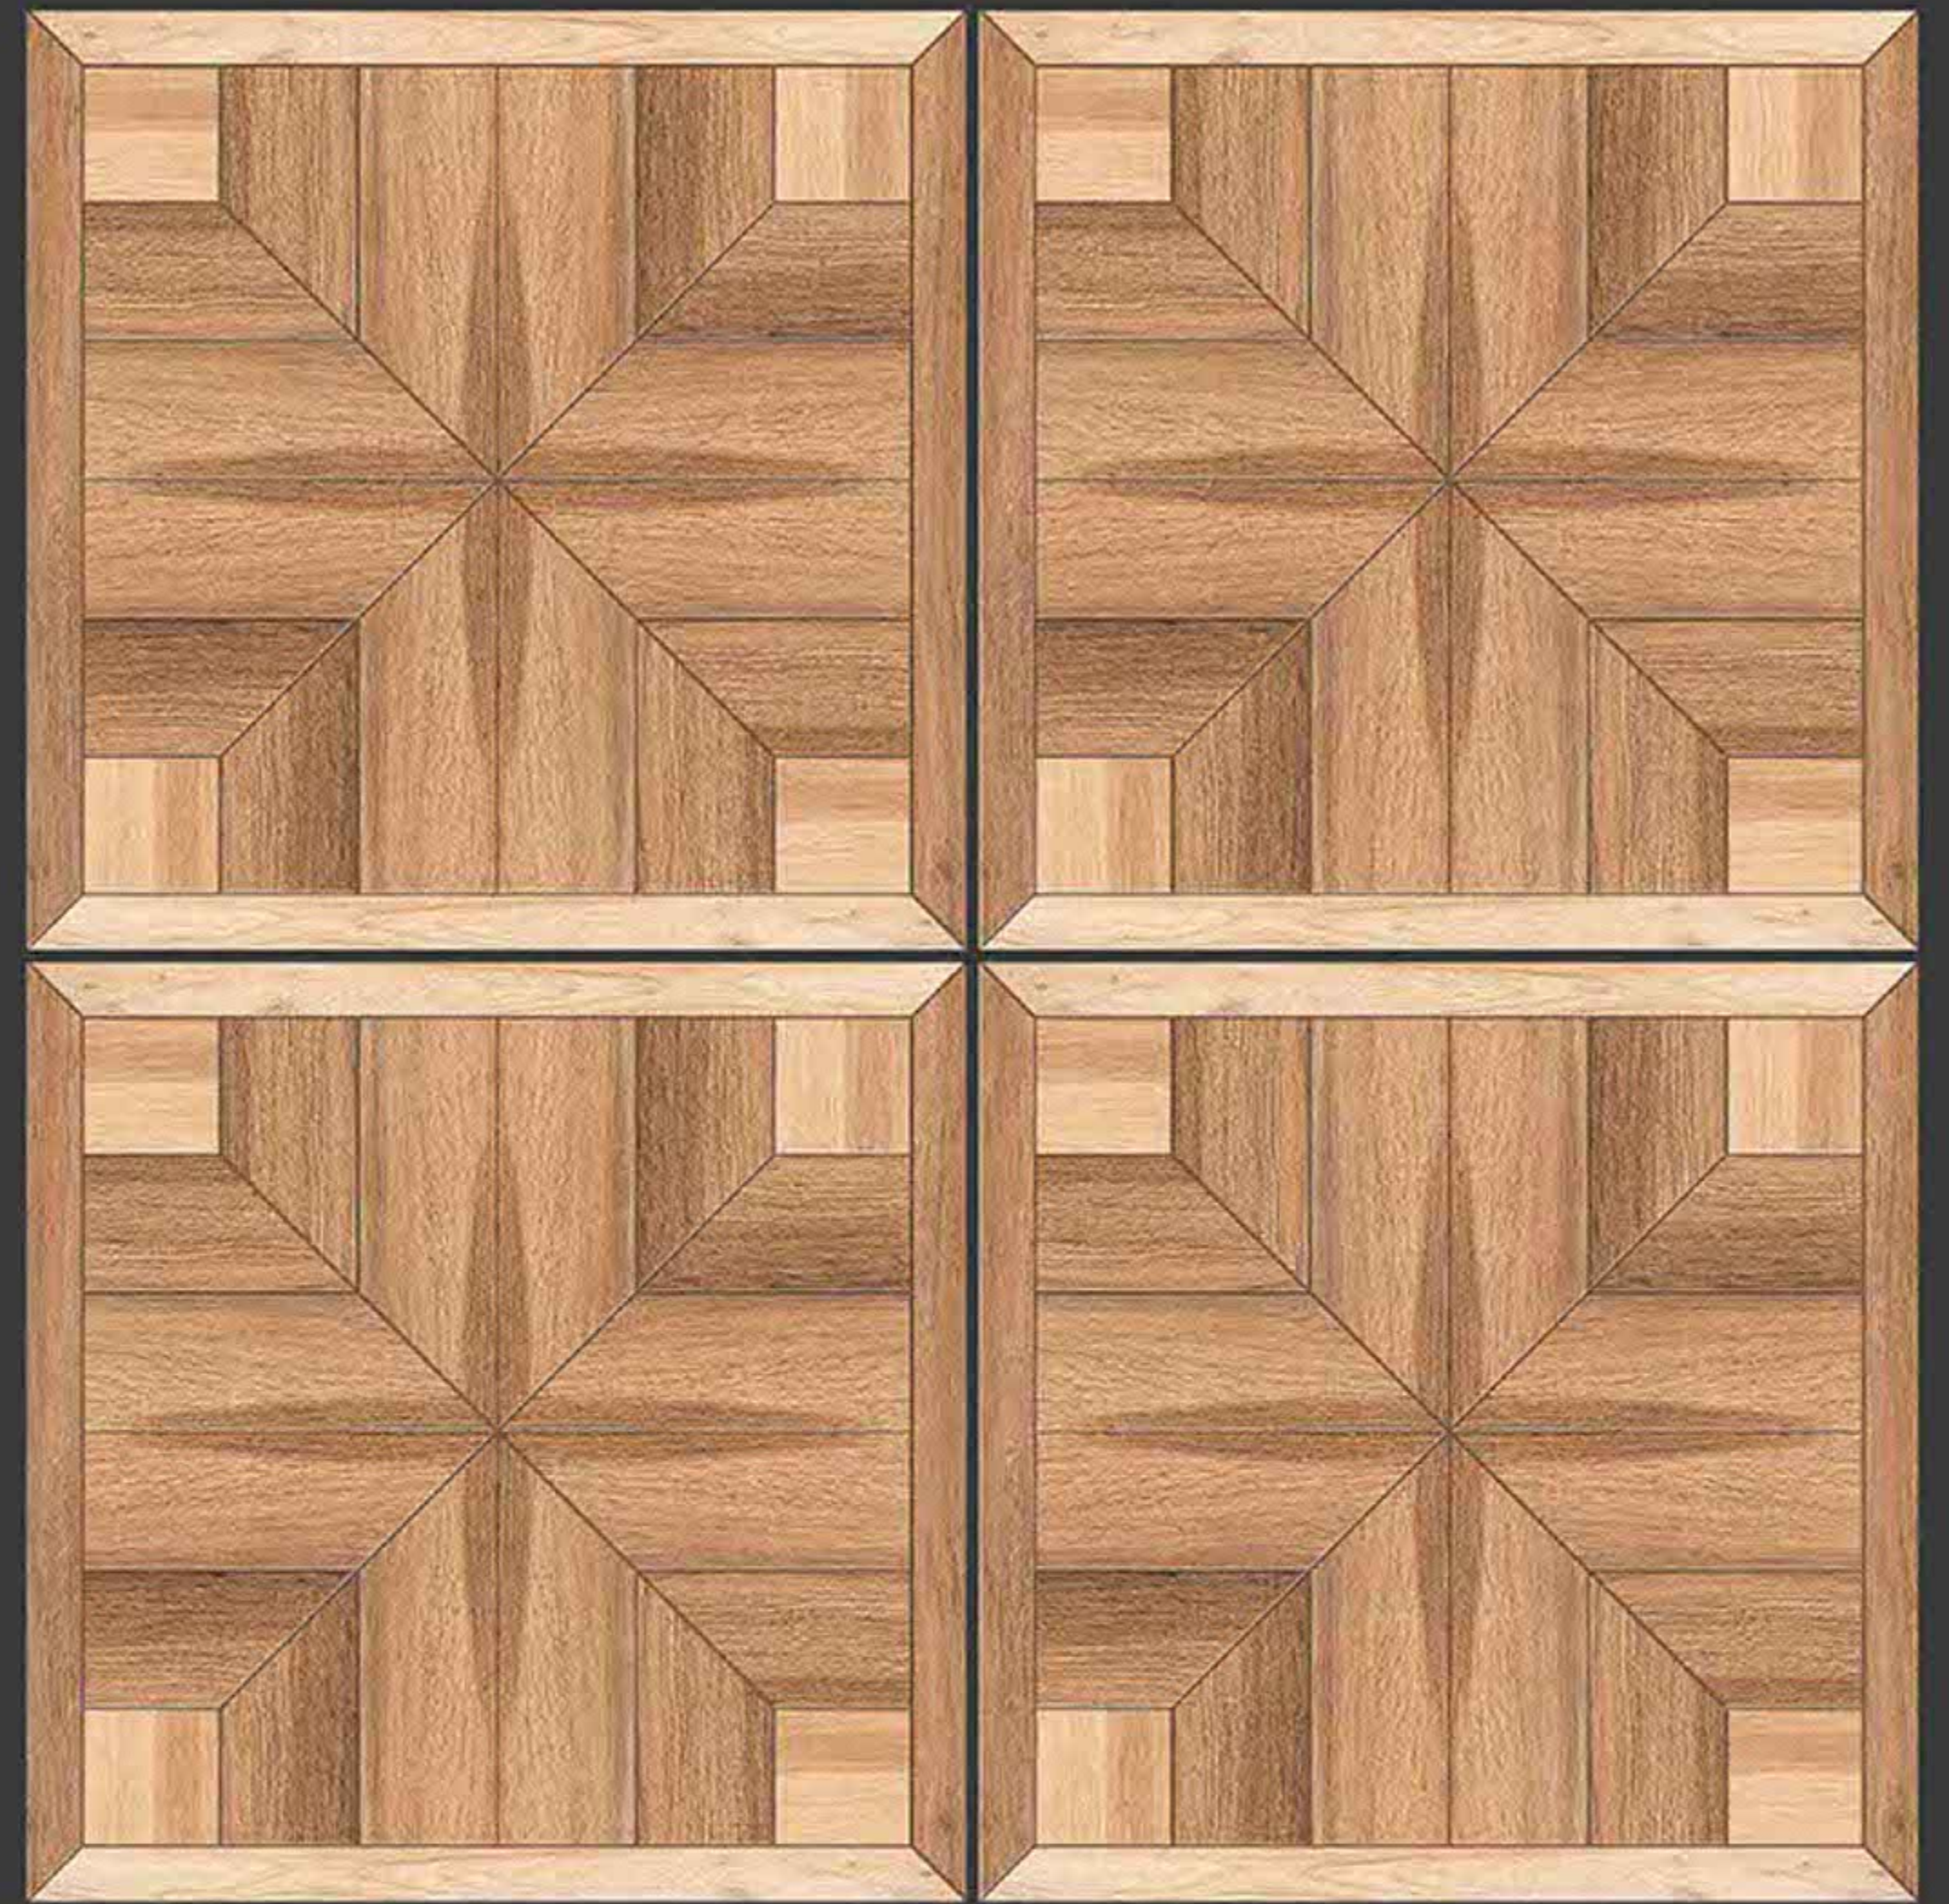

**SEMI VITRIFIED
TILES 600X600MM**

- Floor Tiles
- Multiple Application
- Eco Friendly
- Zero Maintenance