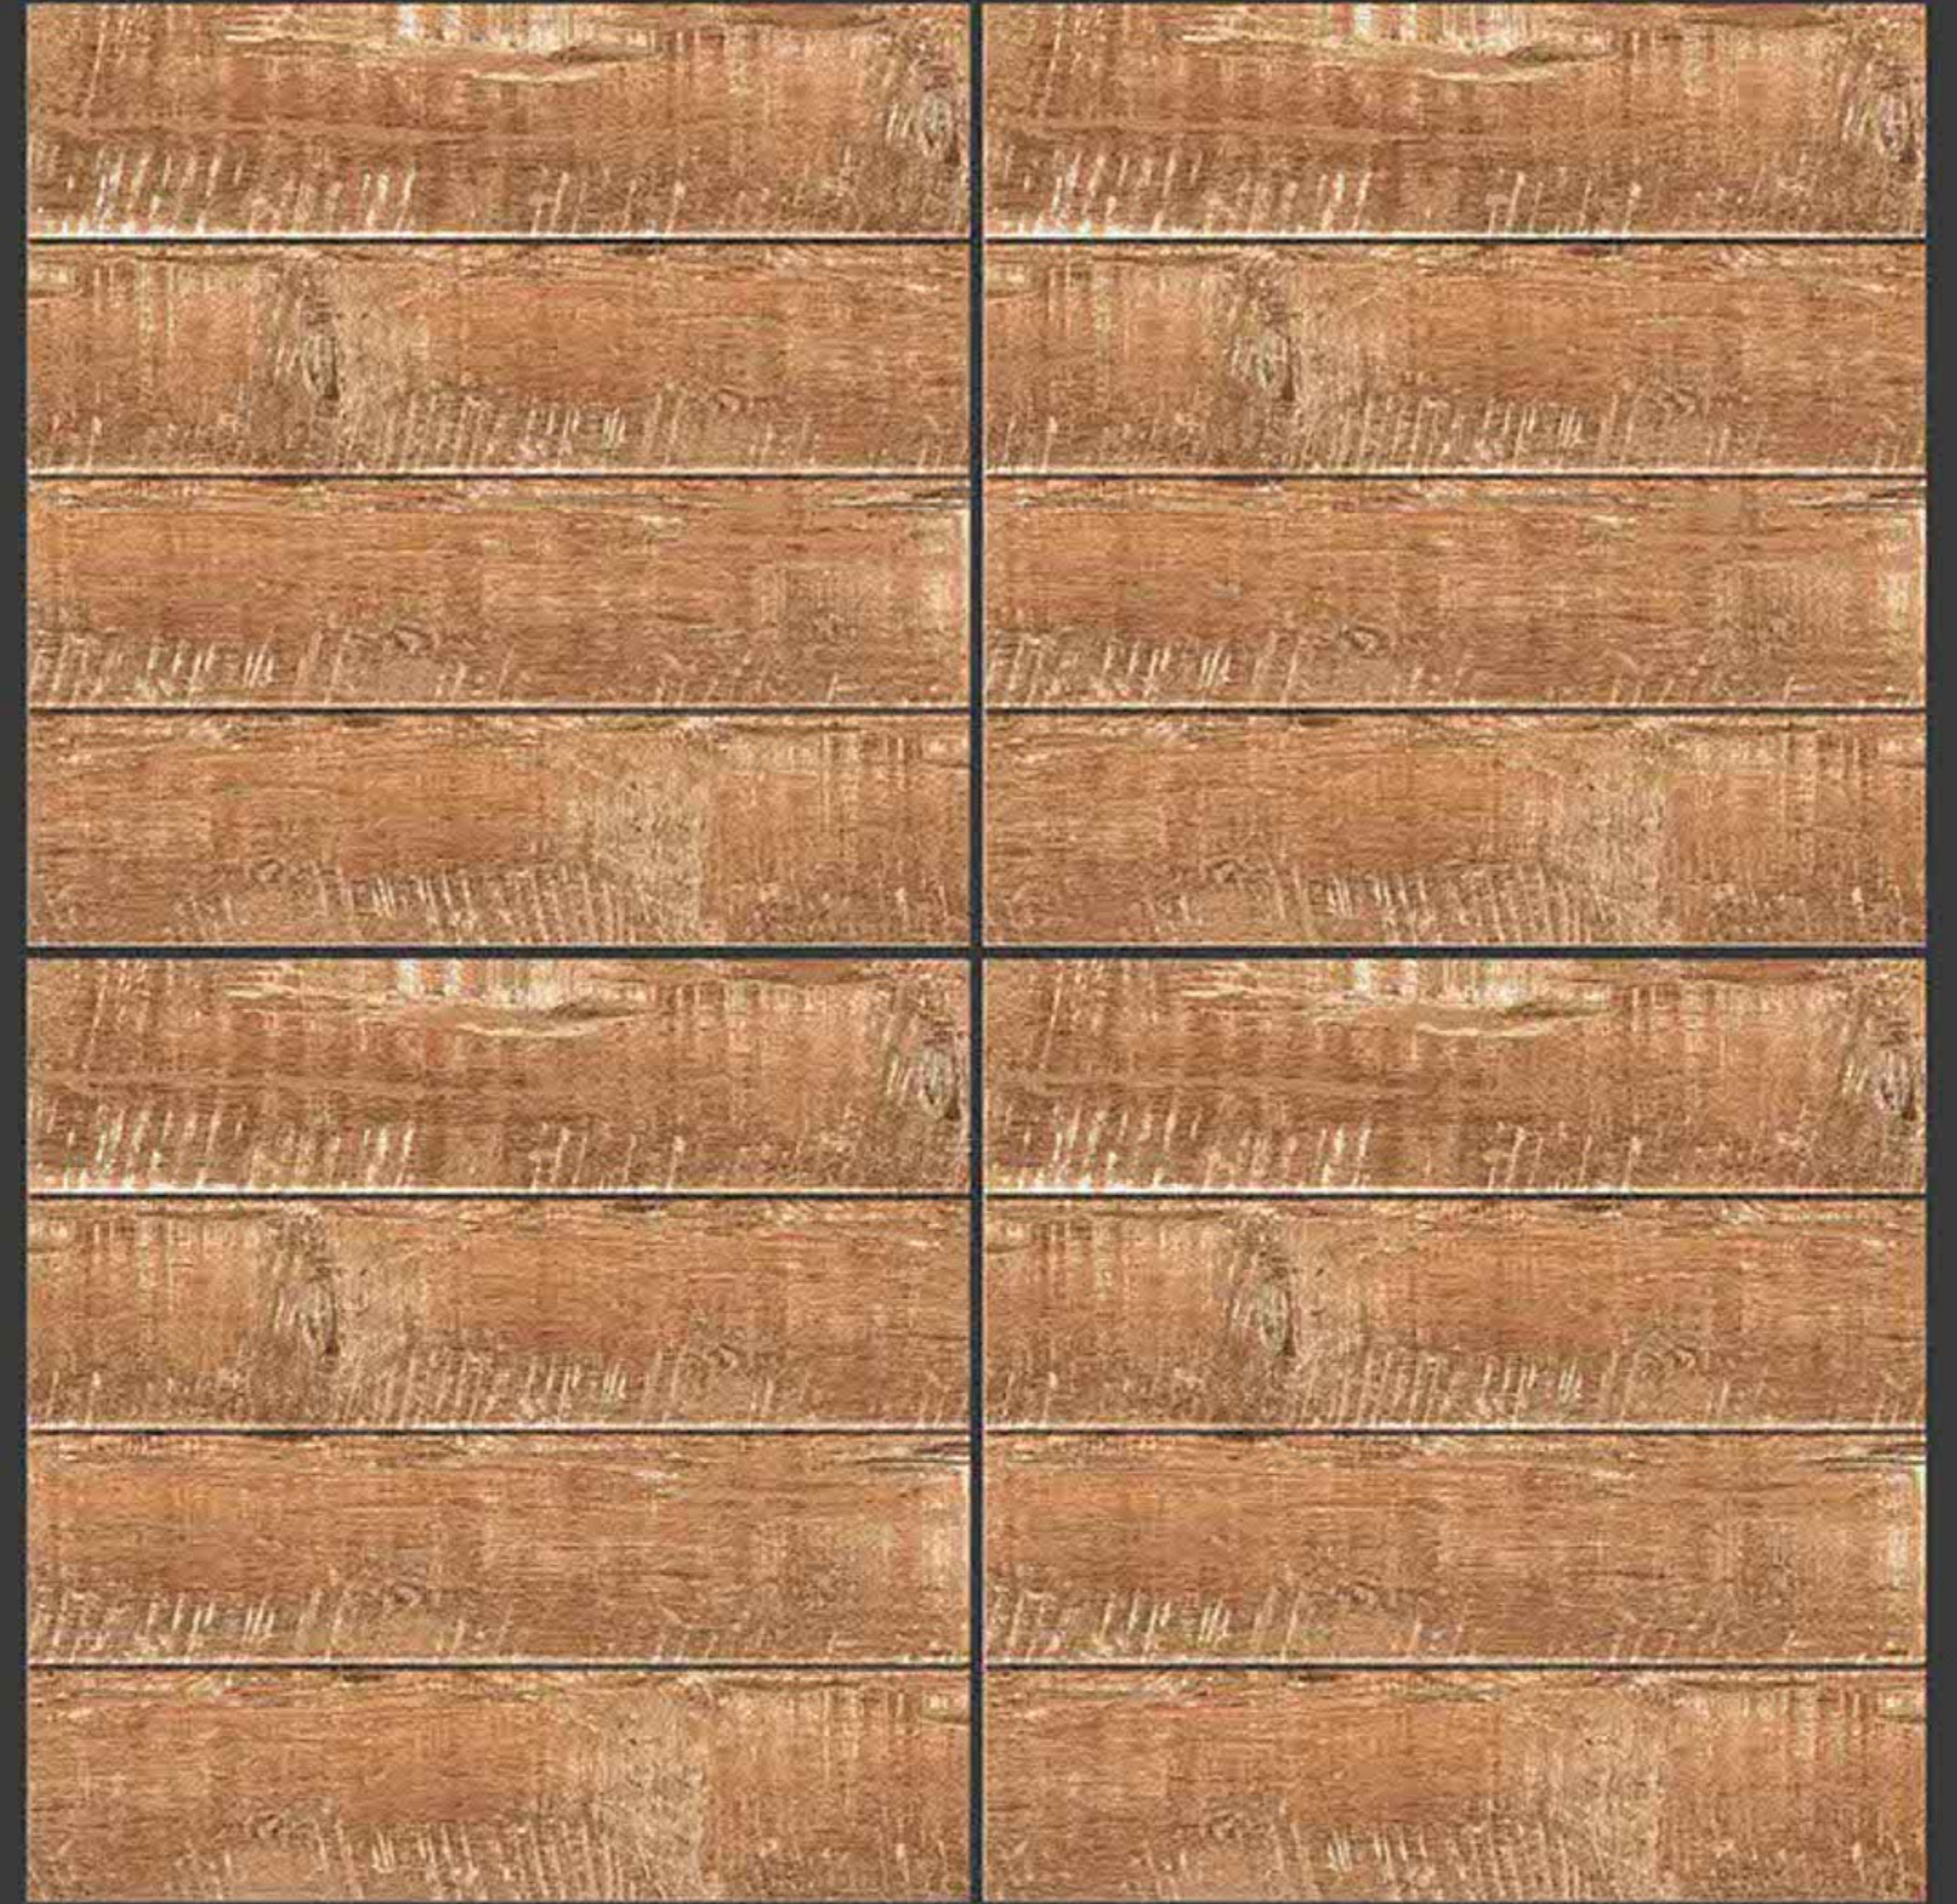

**SEMI VITRIFIED
TILES 600X600MM**