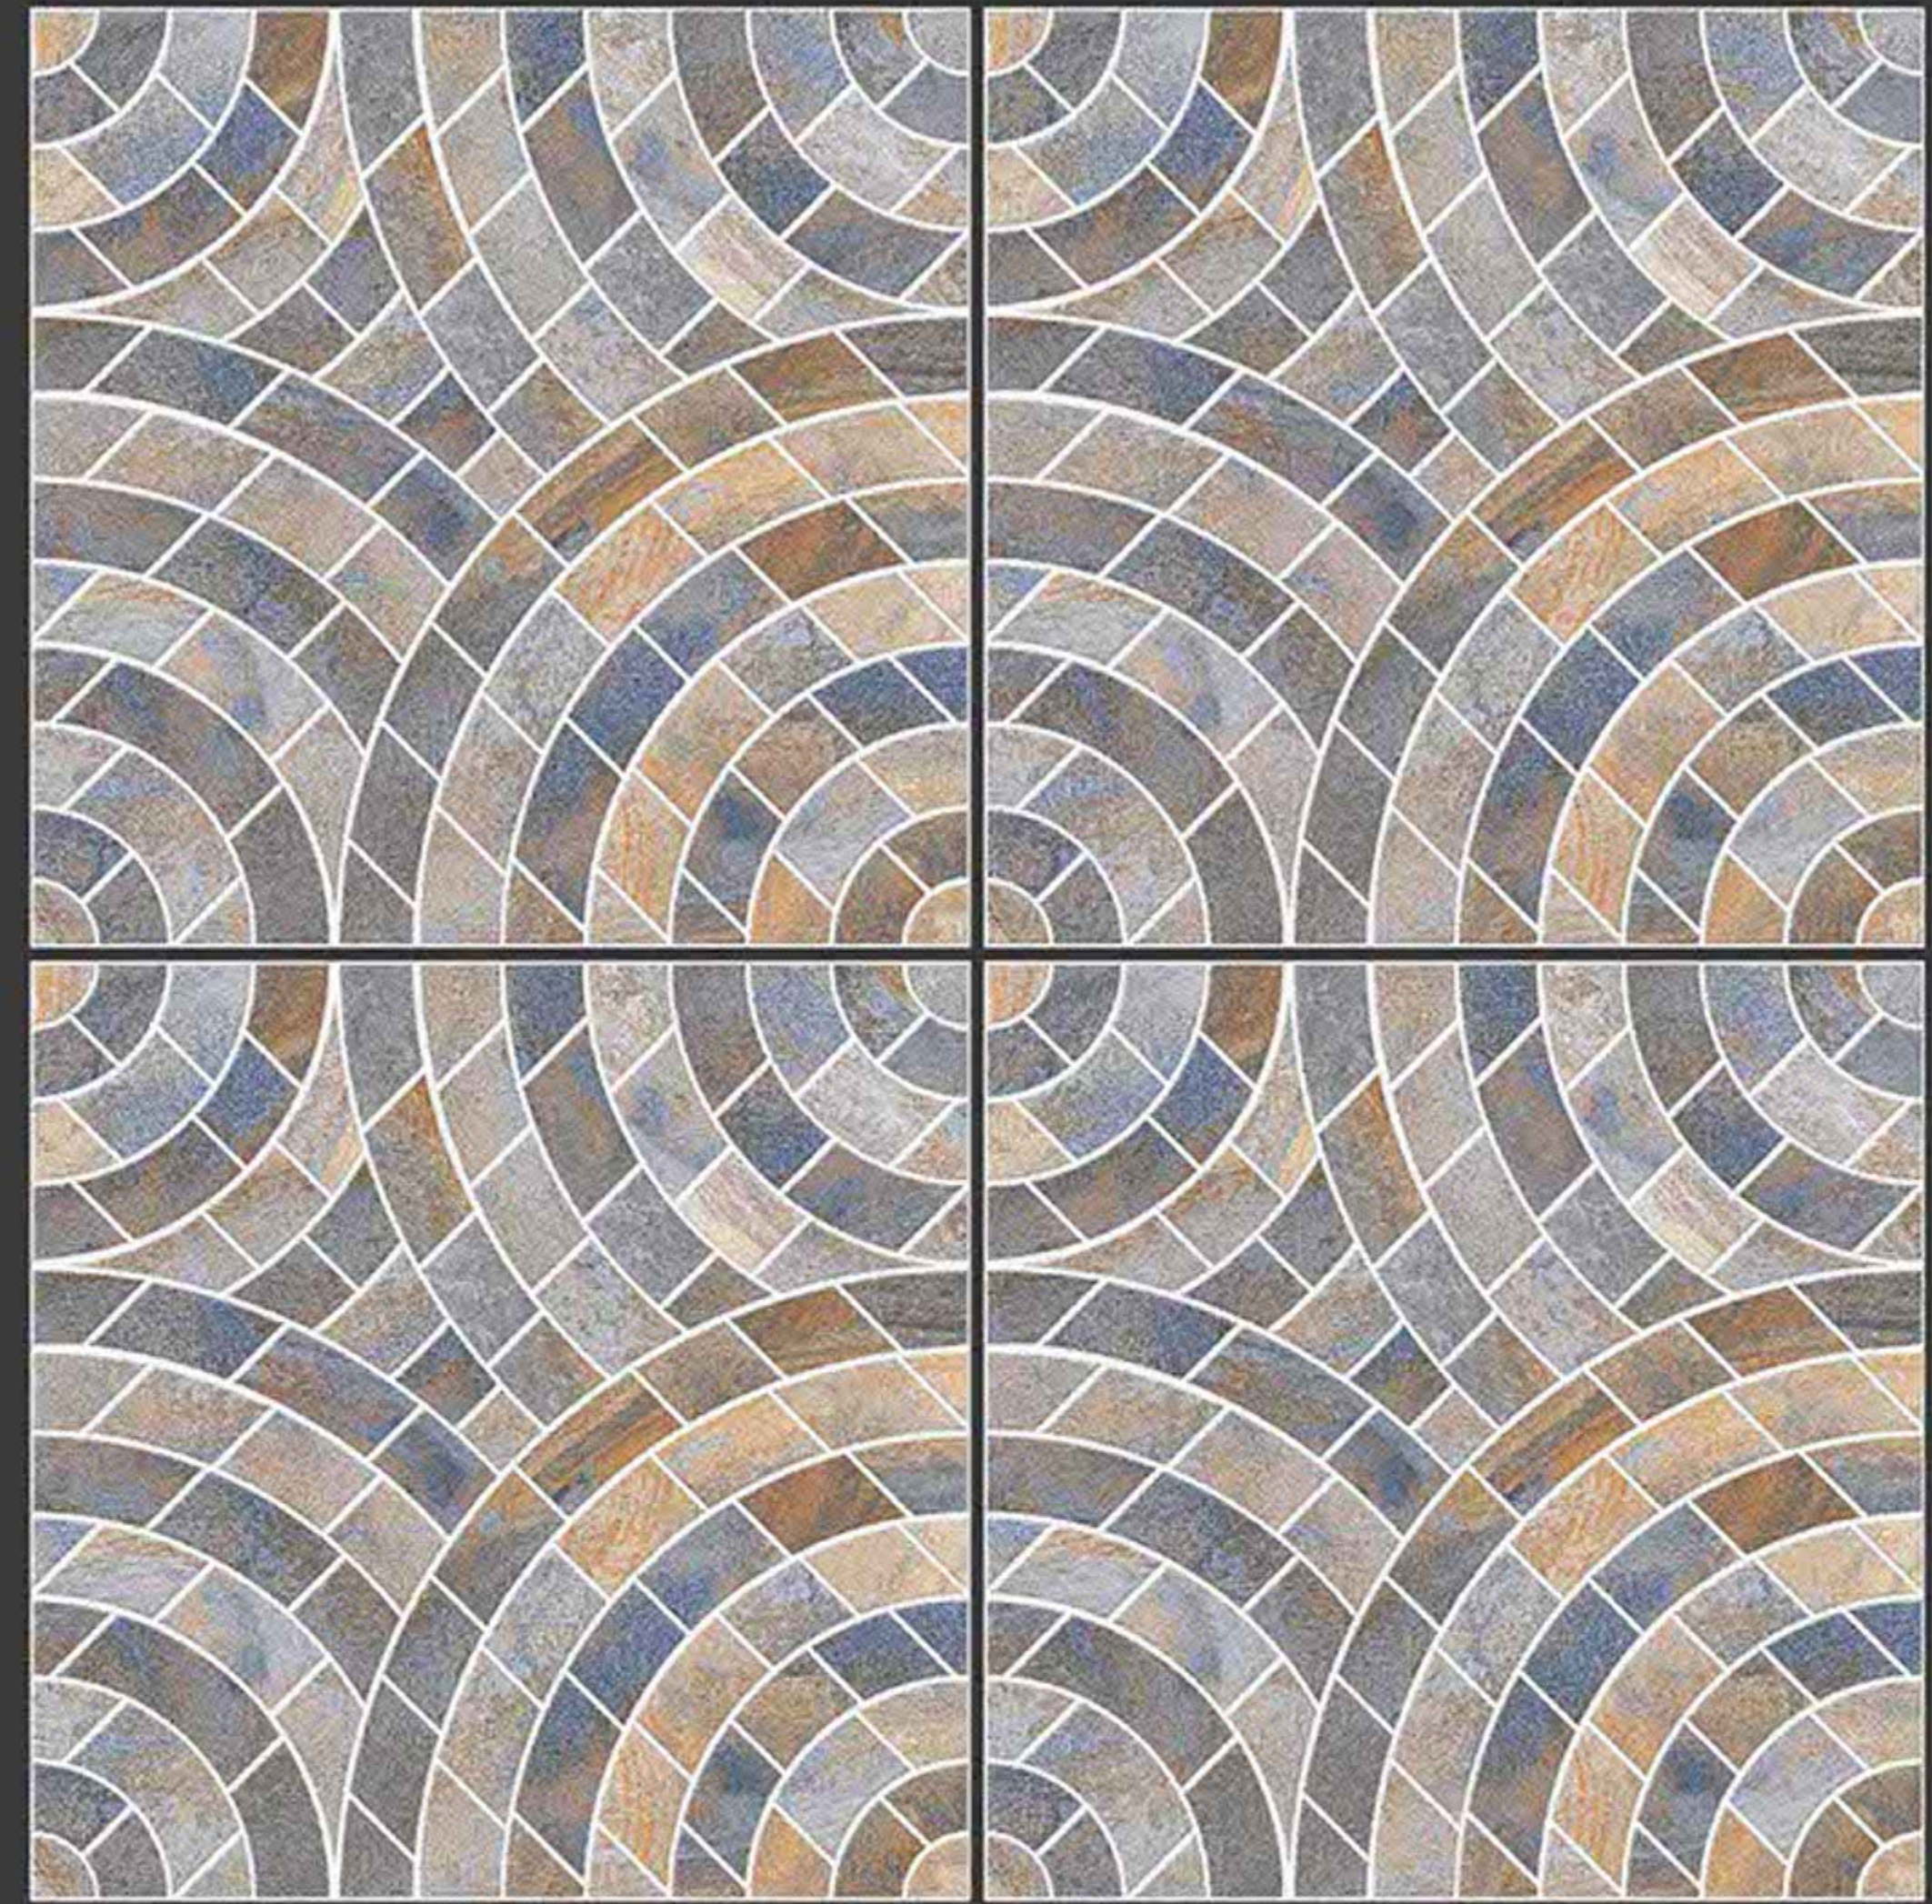

**SEMI VITRIFIED
TILES 600X600MM**

-  Floor Tiles
-  Multiple Application
-  Eco Friendly
-  Zero Maintenance

ULTRAEDGE
CERAMIC

RUSTIC SERIES

MULTI BROWN

**SEMI VITRIFIED
TILES 600X600MM**

- Floor Tiles
- Multiple Application
- Eco Friendly
- Zero Maintenance