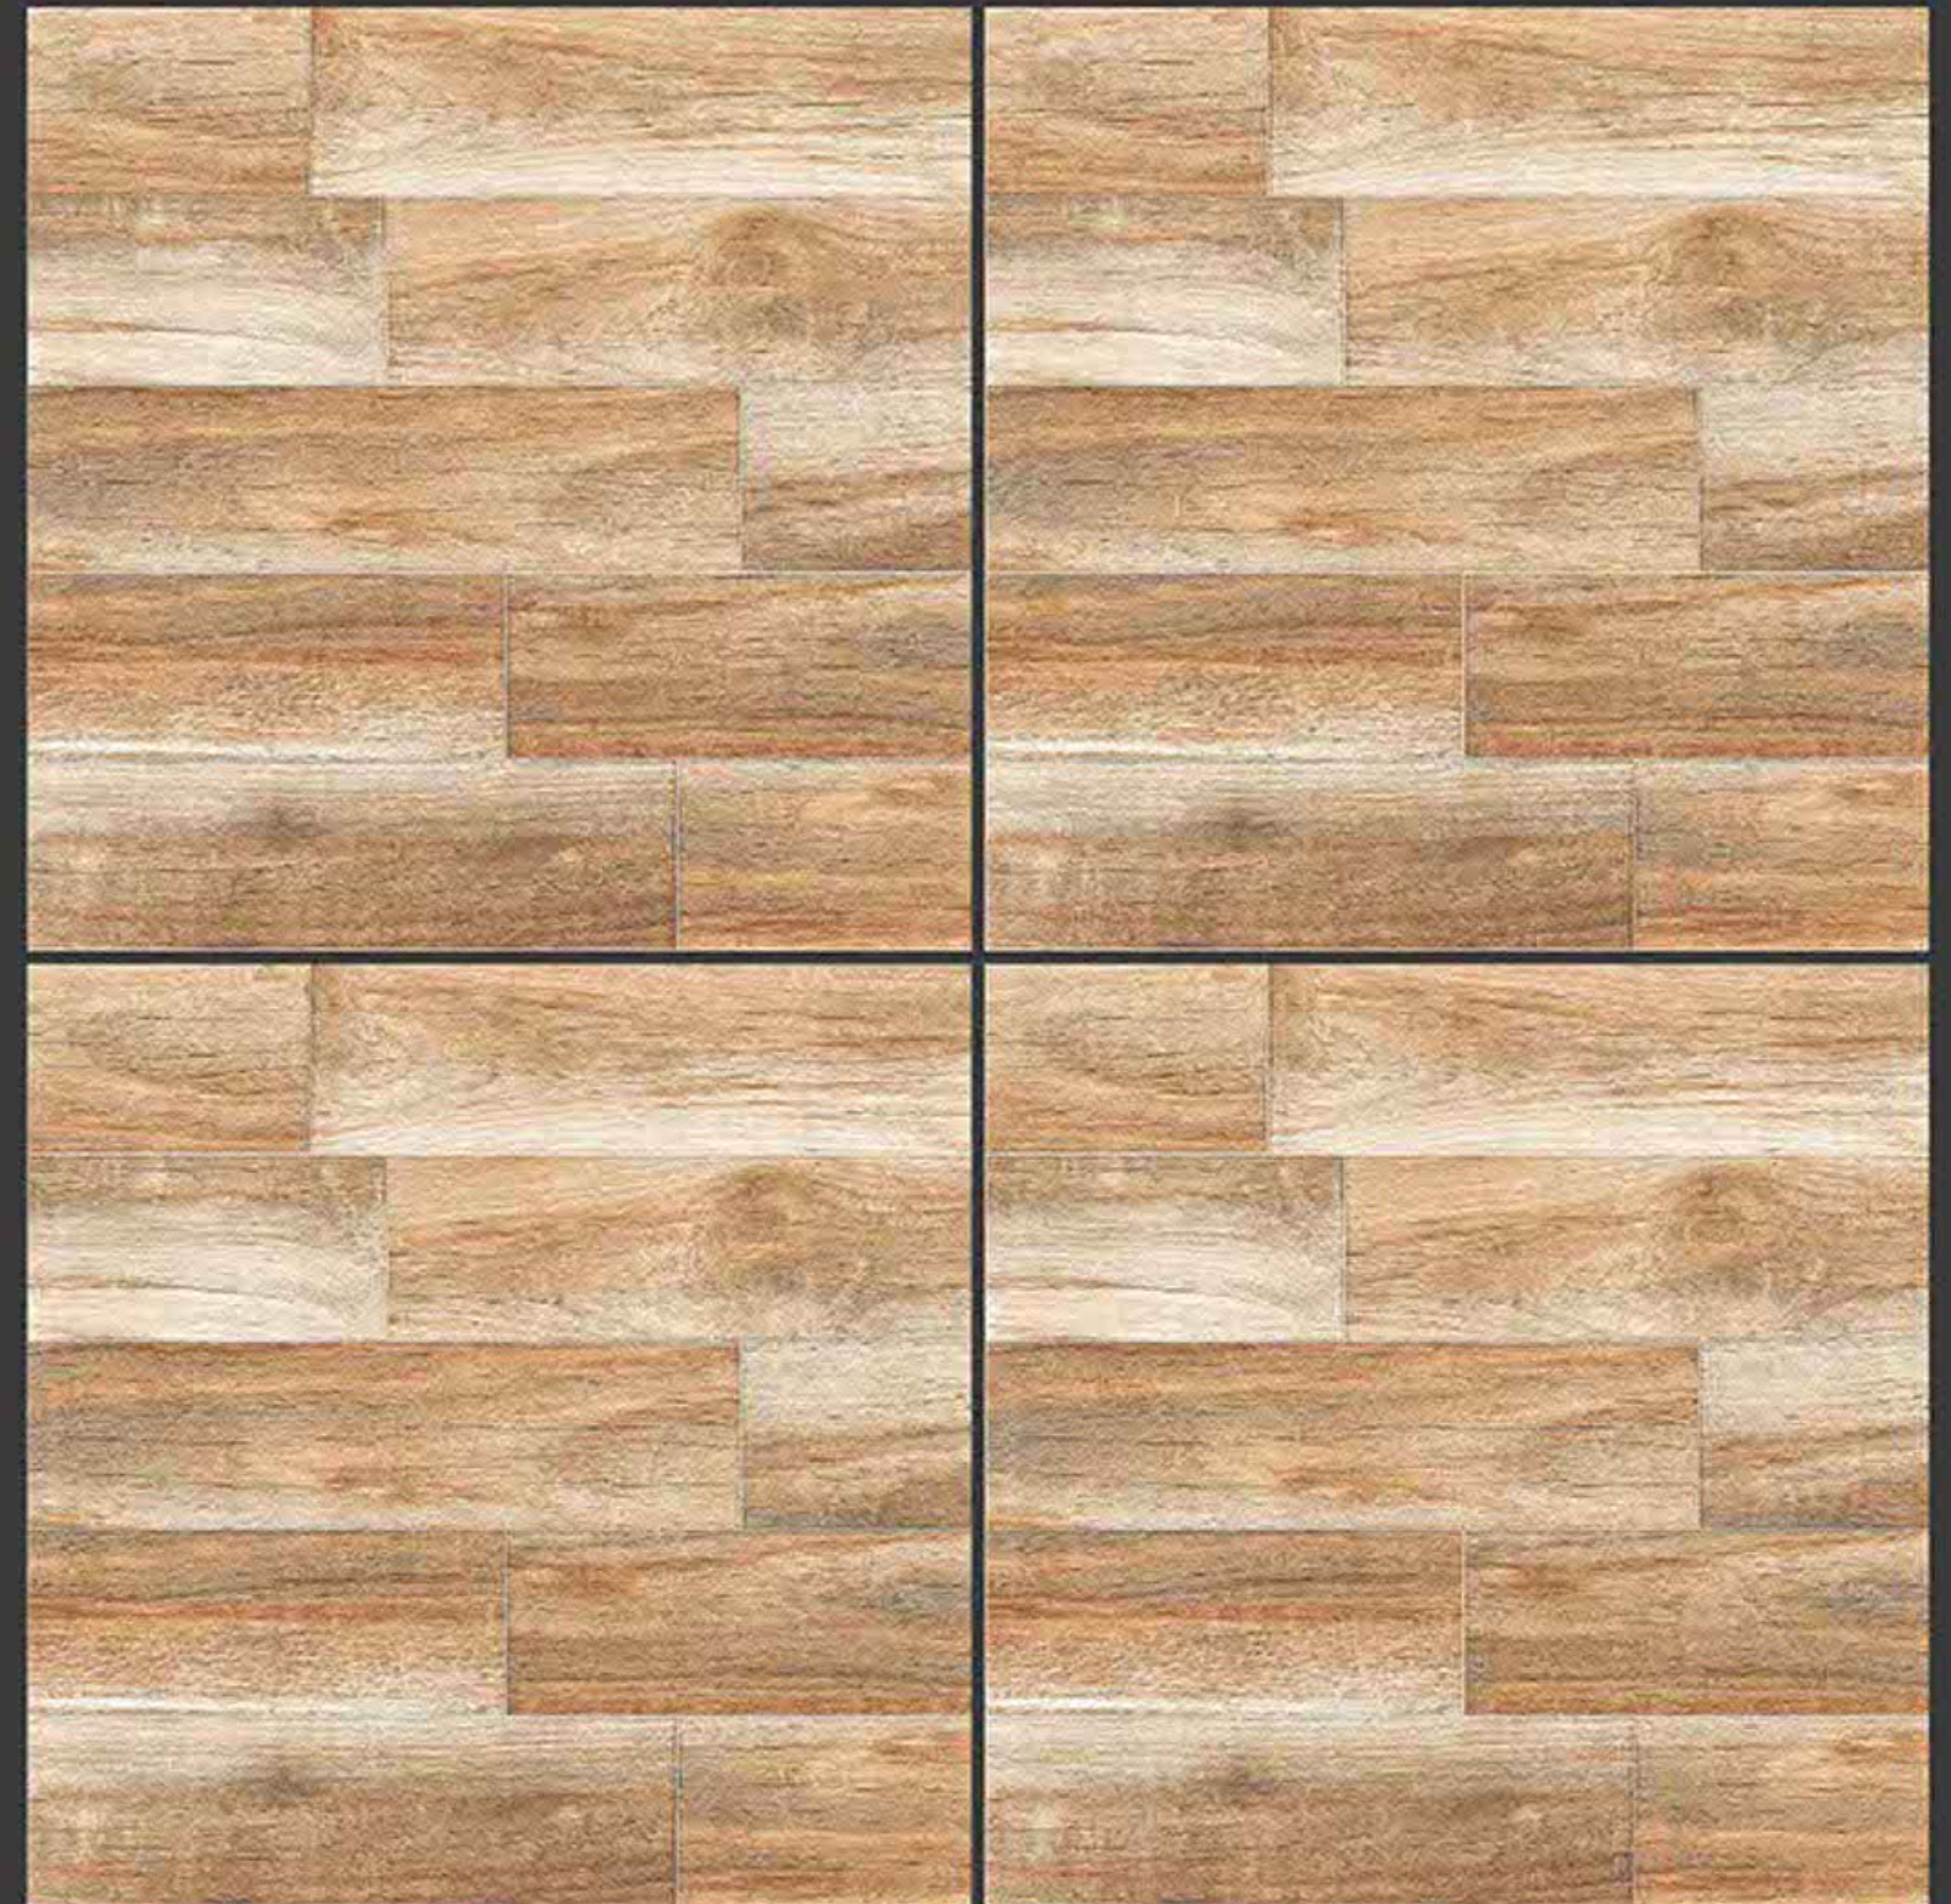

RUSTIC SERIES

FROMIN BROWN

**SEMI VITRIFIED
TILES 600X600MM**

-  Floor Tiles
-  Multiple Application
-  Eco Friendly
-  Zero Maintenance

RUSTIC SERIES

GOLDEN BERRY

**SEMI VITRIFIED
TILES 600X600MM**

-  Floor Tiles
-  Multiple Application
-  Eco Friendly
-  Zero Maintenance