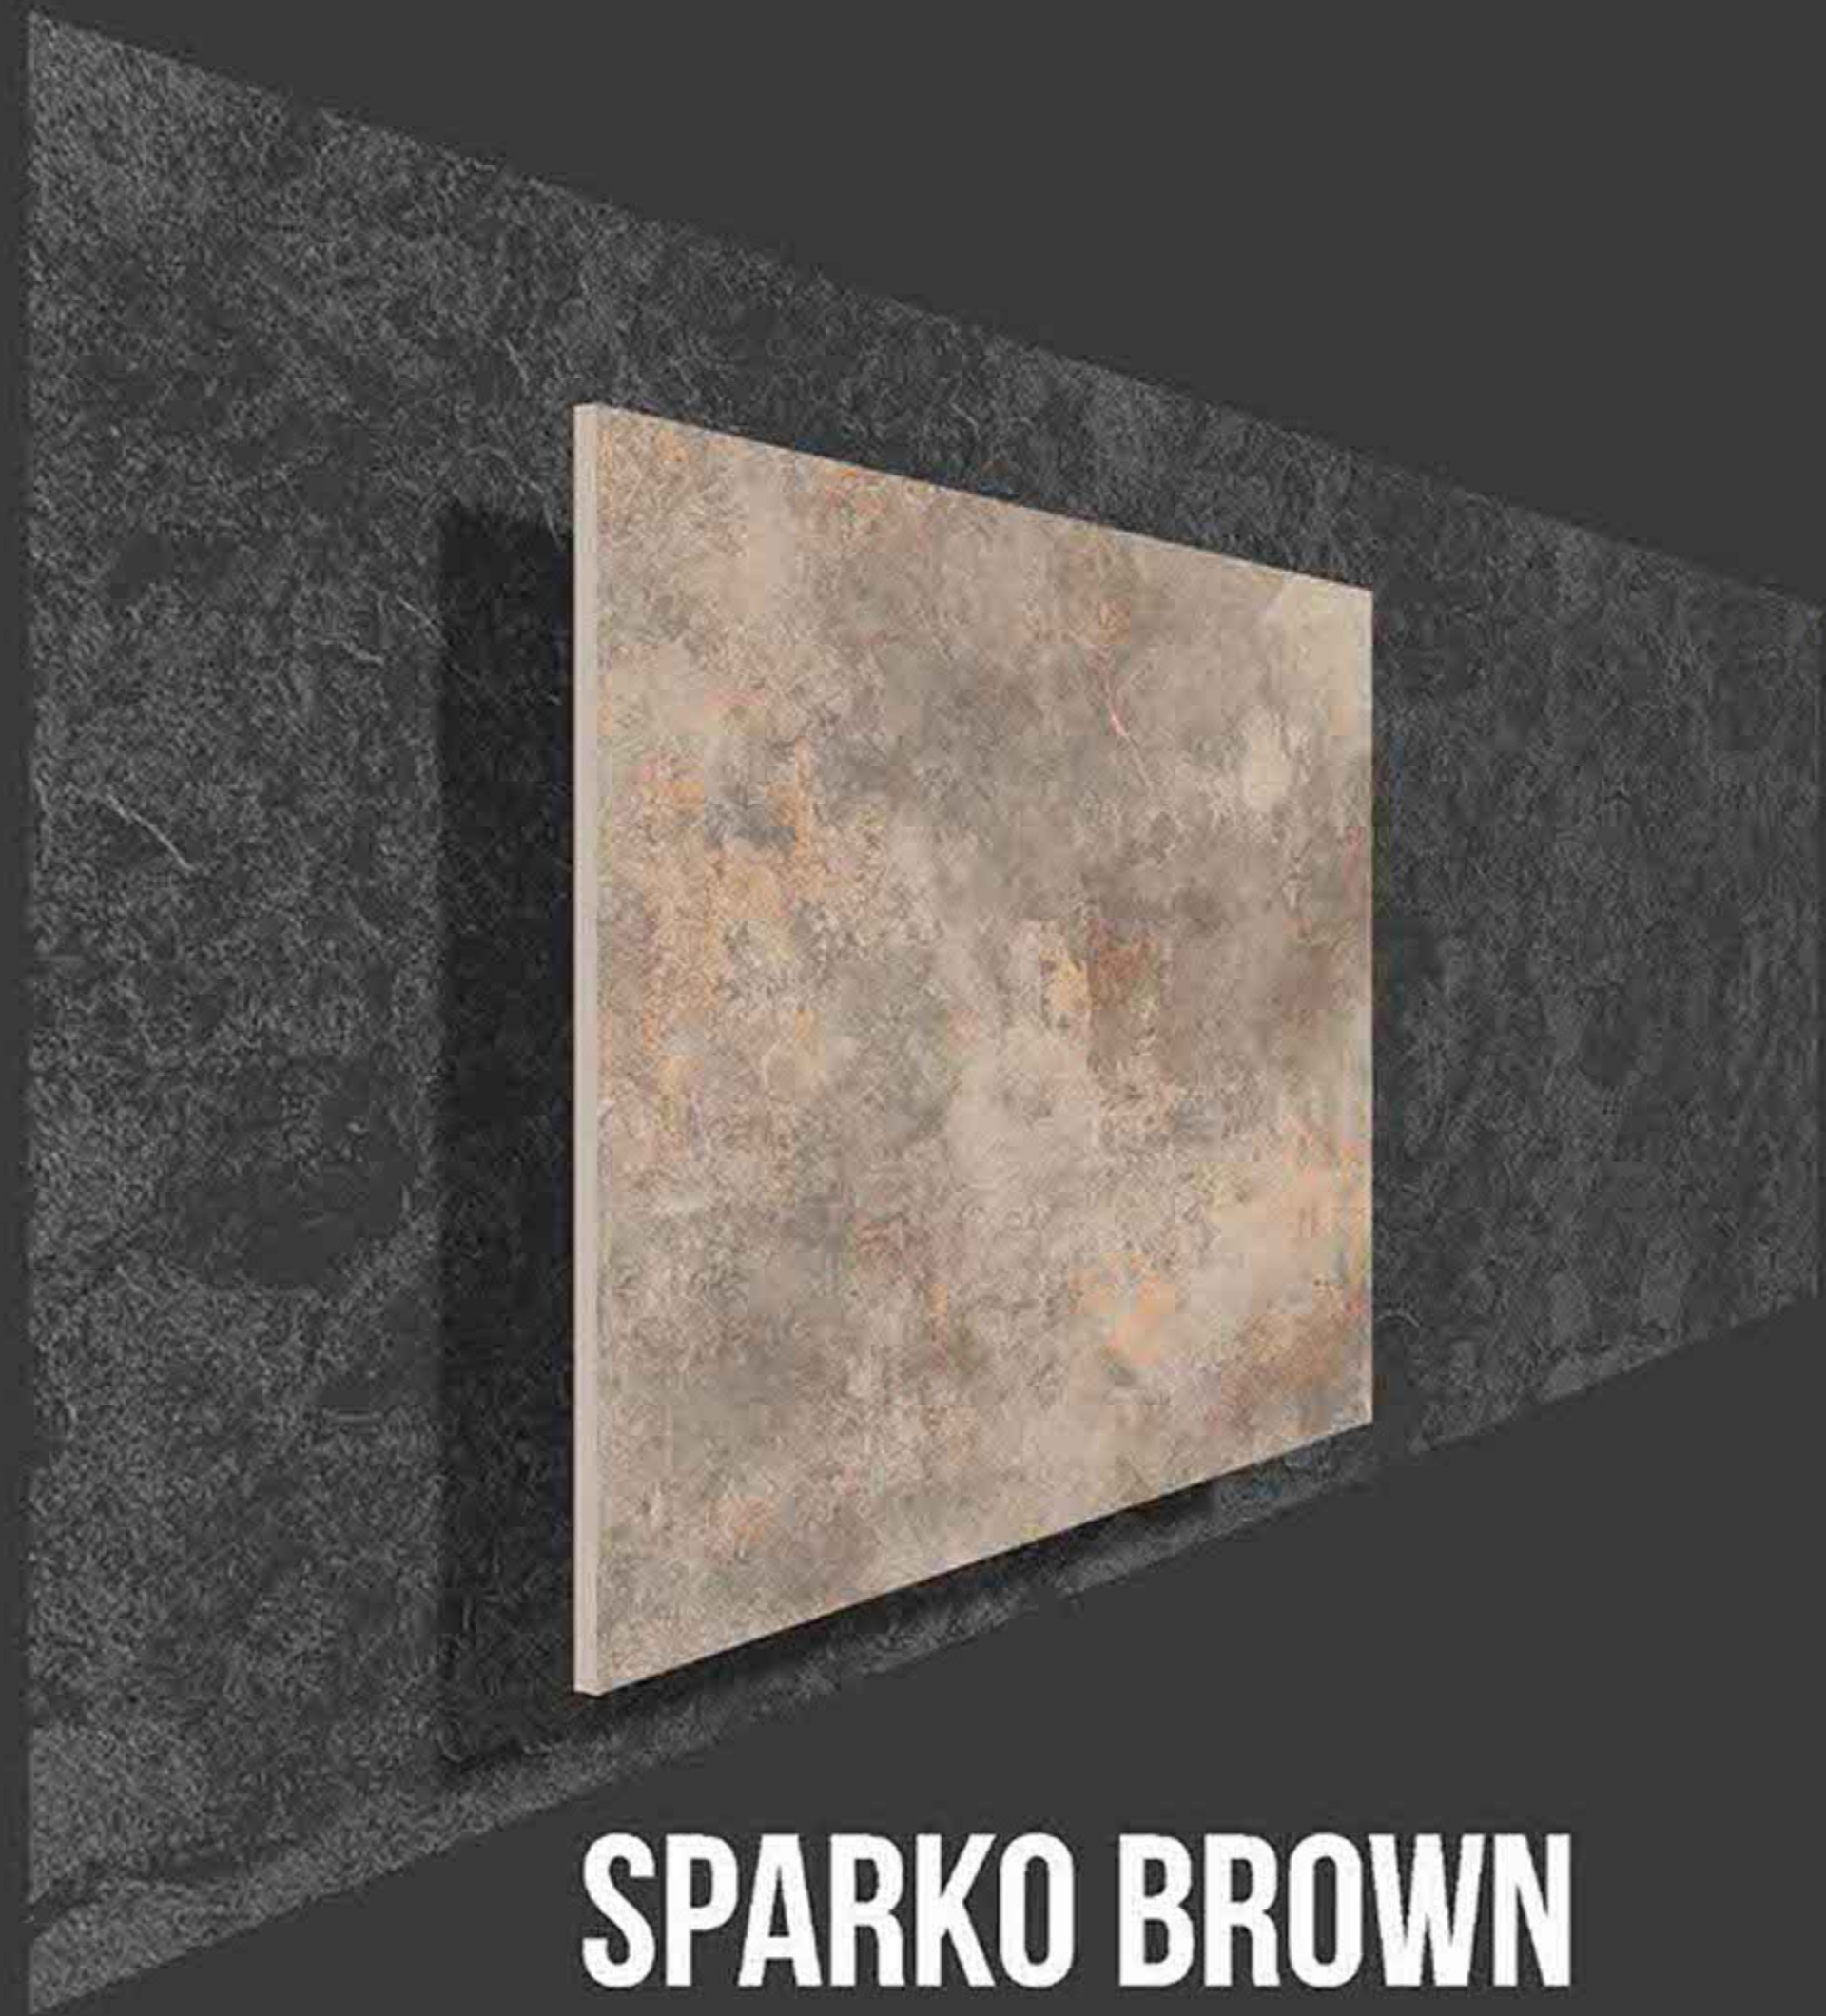

RUSTIC SERIES

SPARKO BROWN