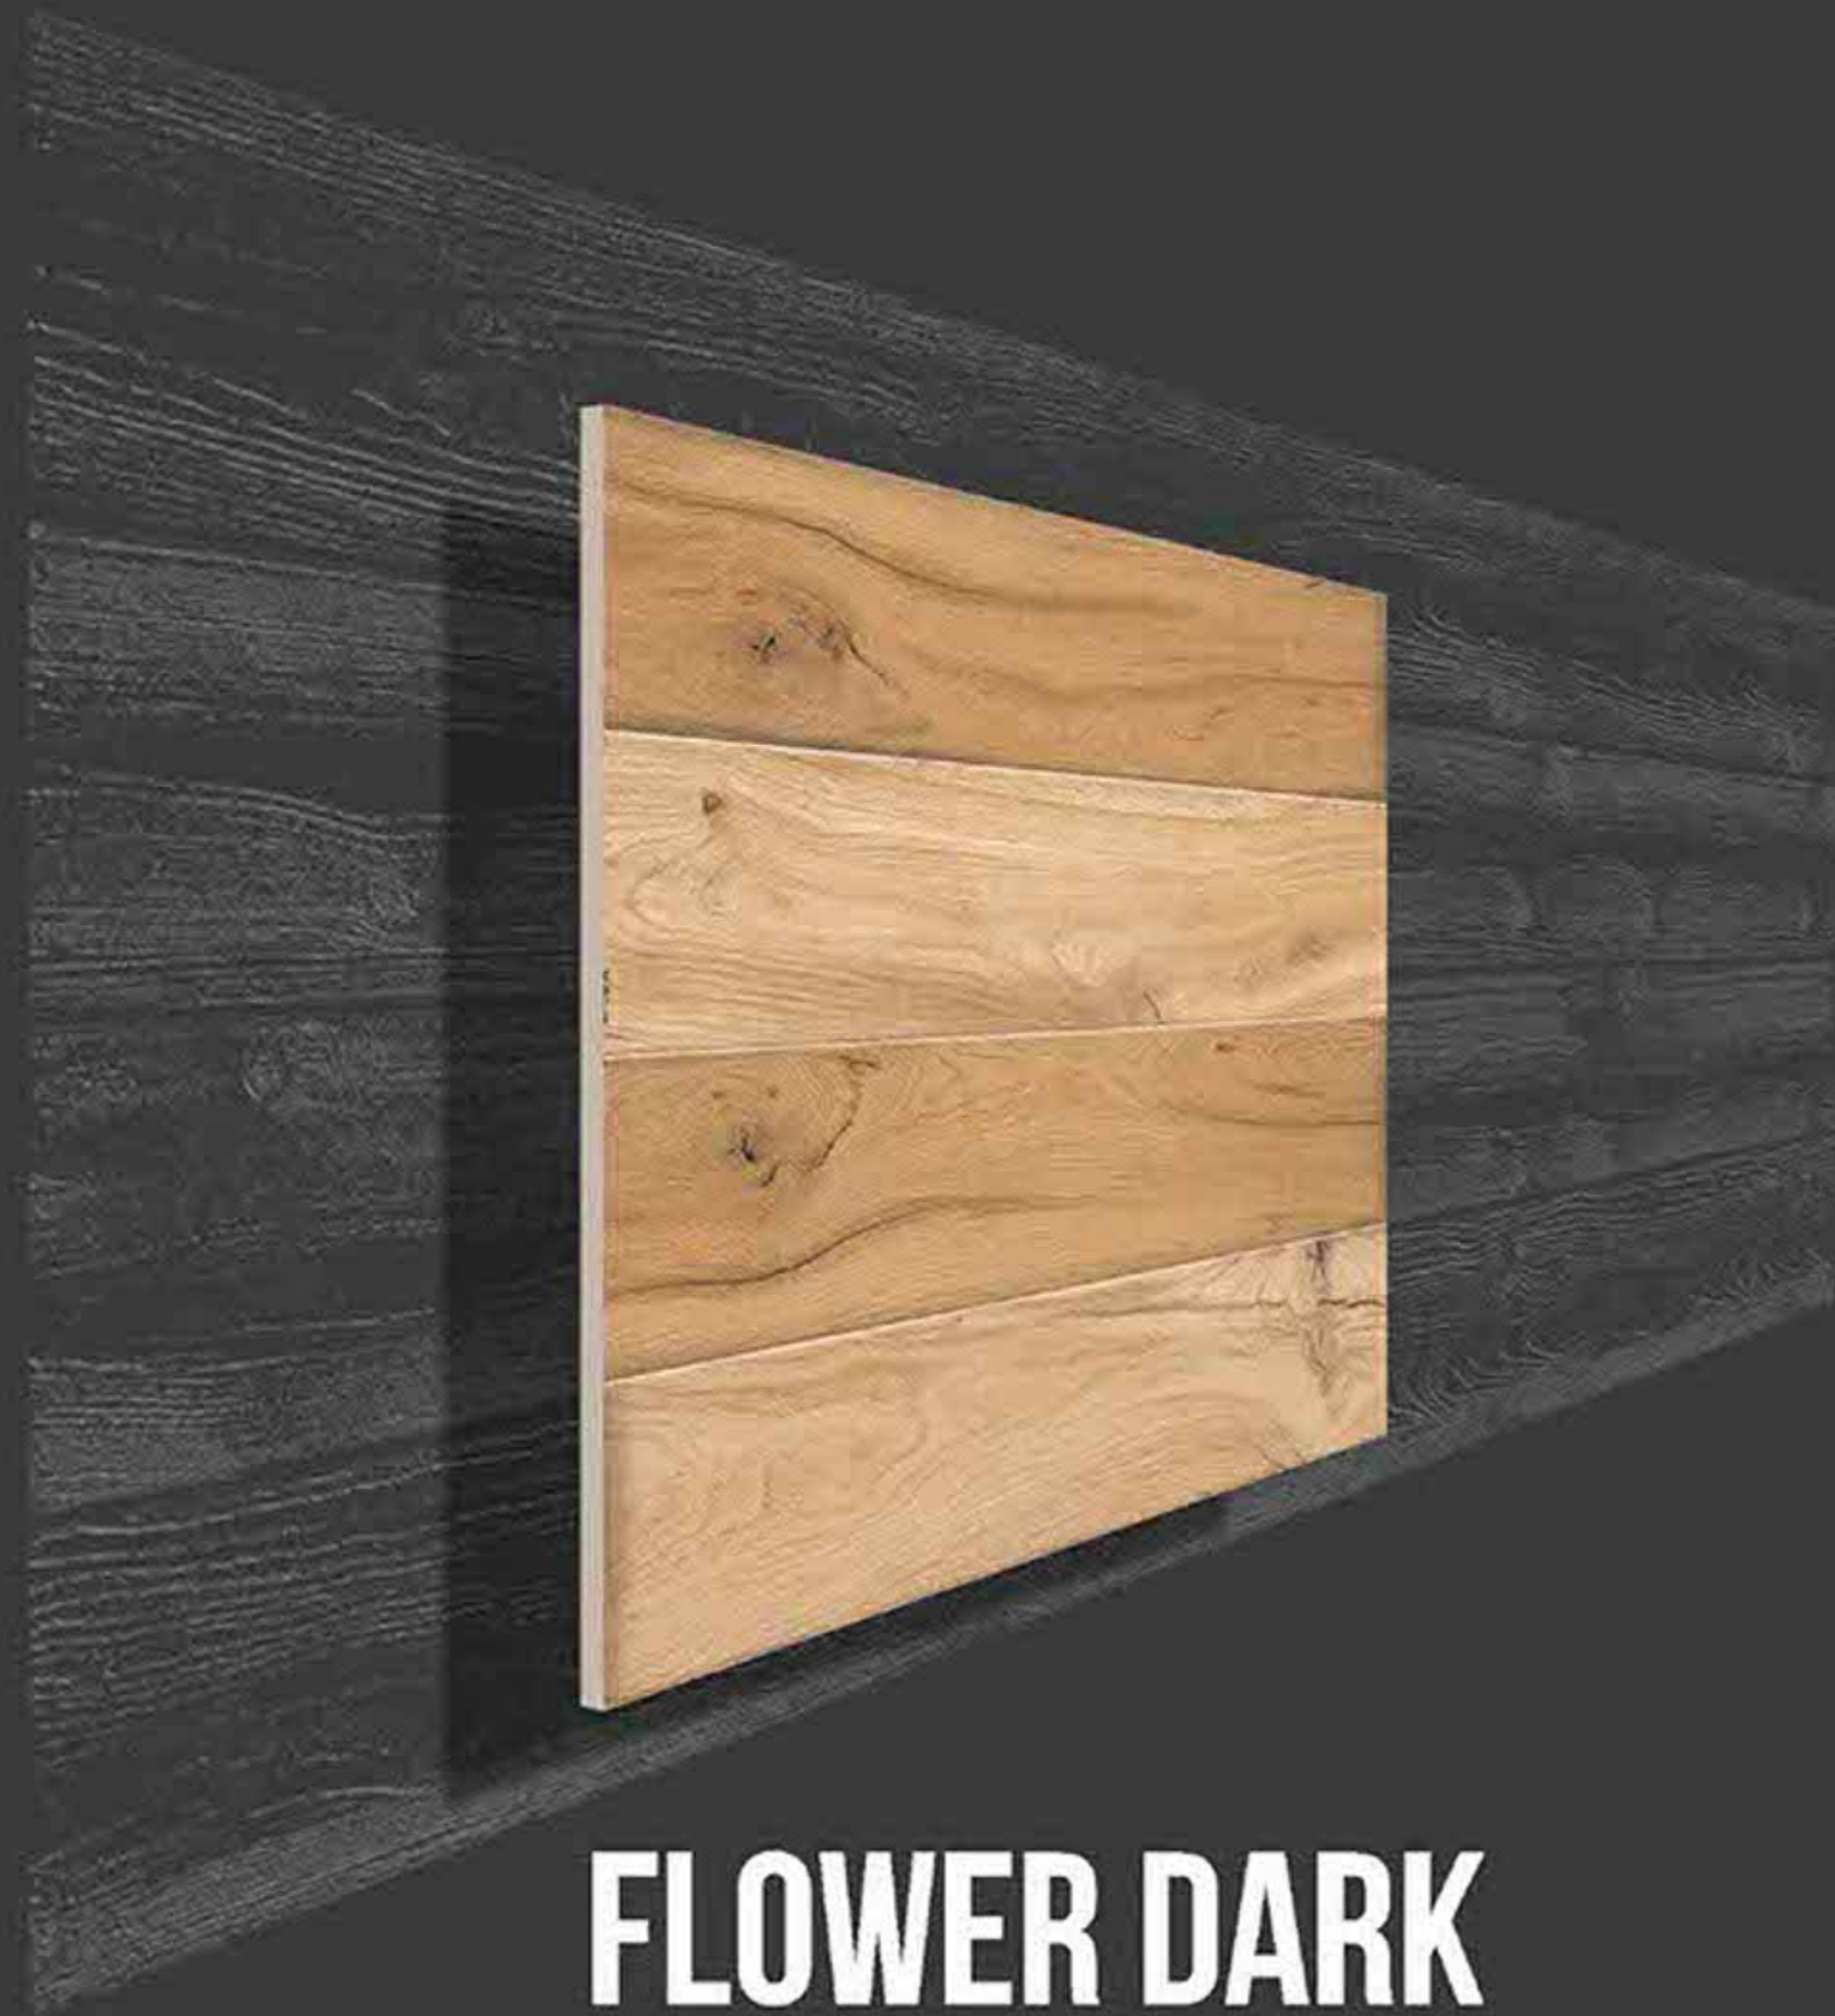

RUSTIC SERIES

FLOWER DARK