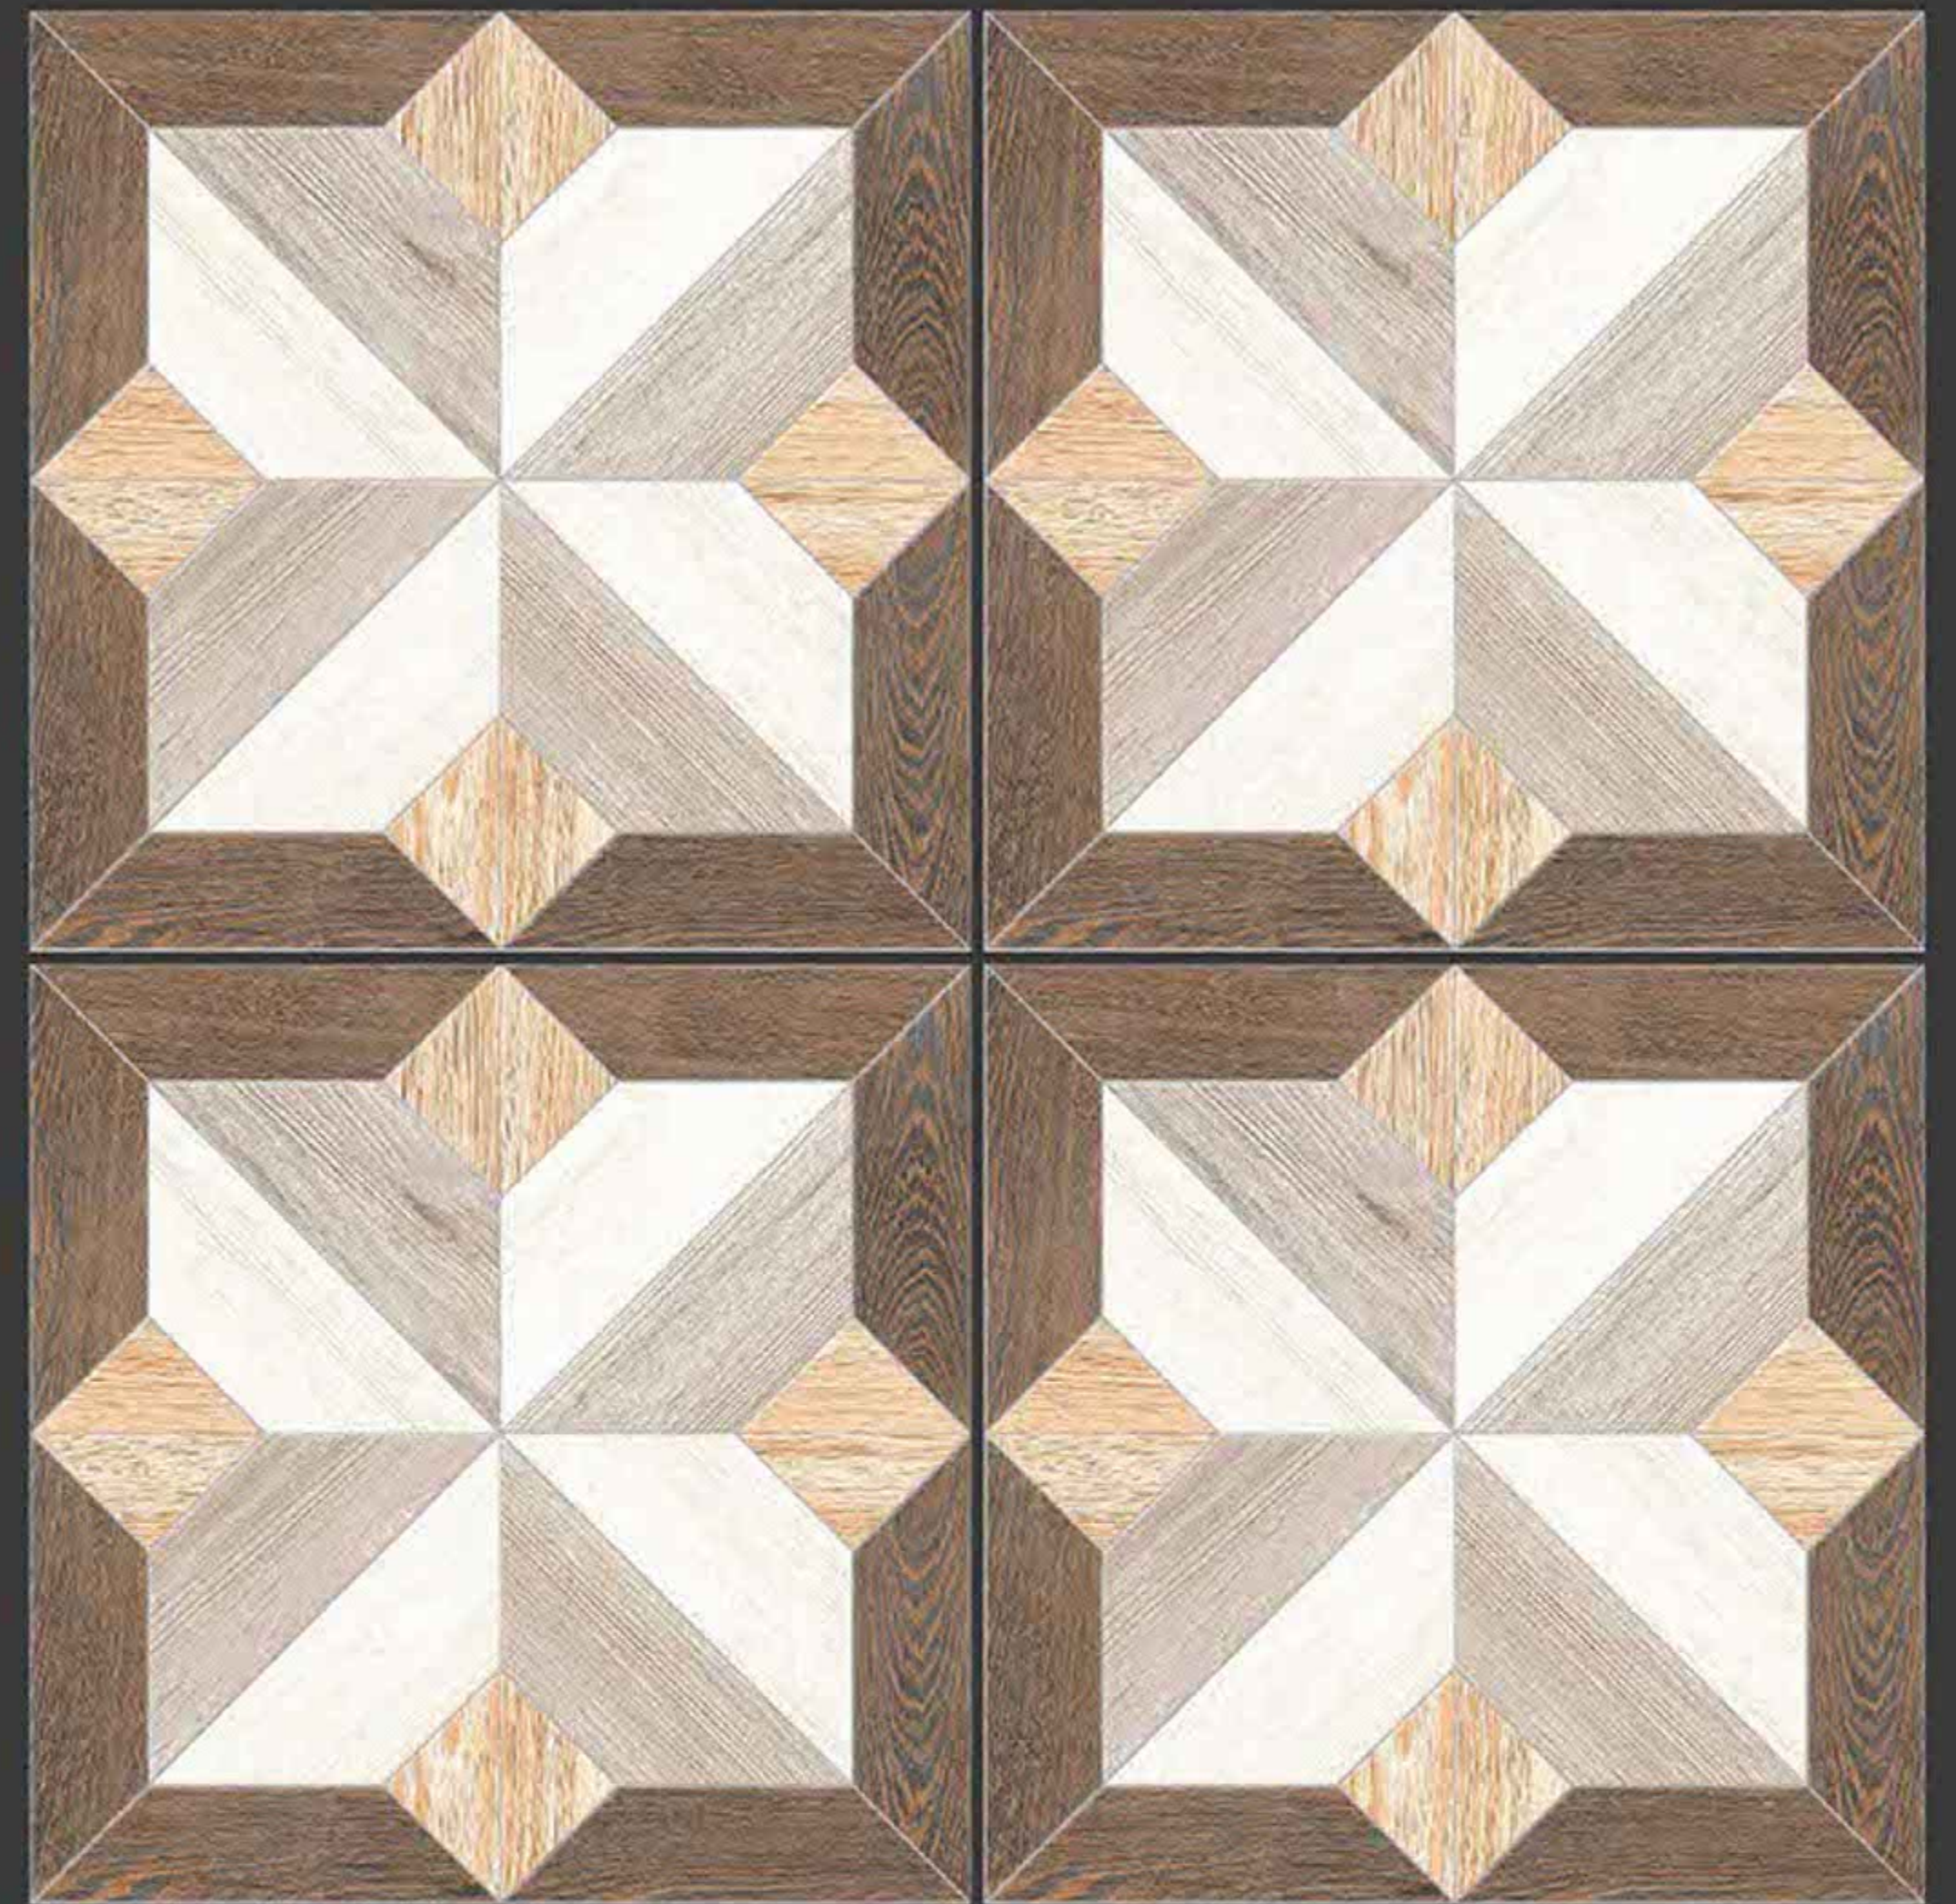

**SEMI VITRIFIED
TILES 600X600MM**