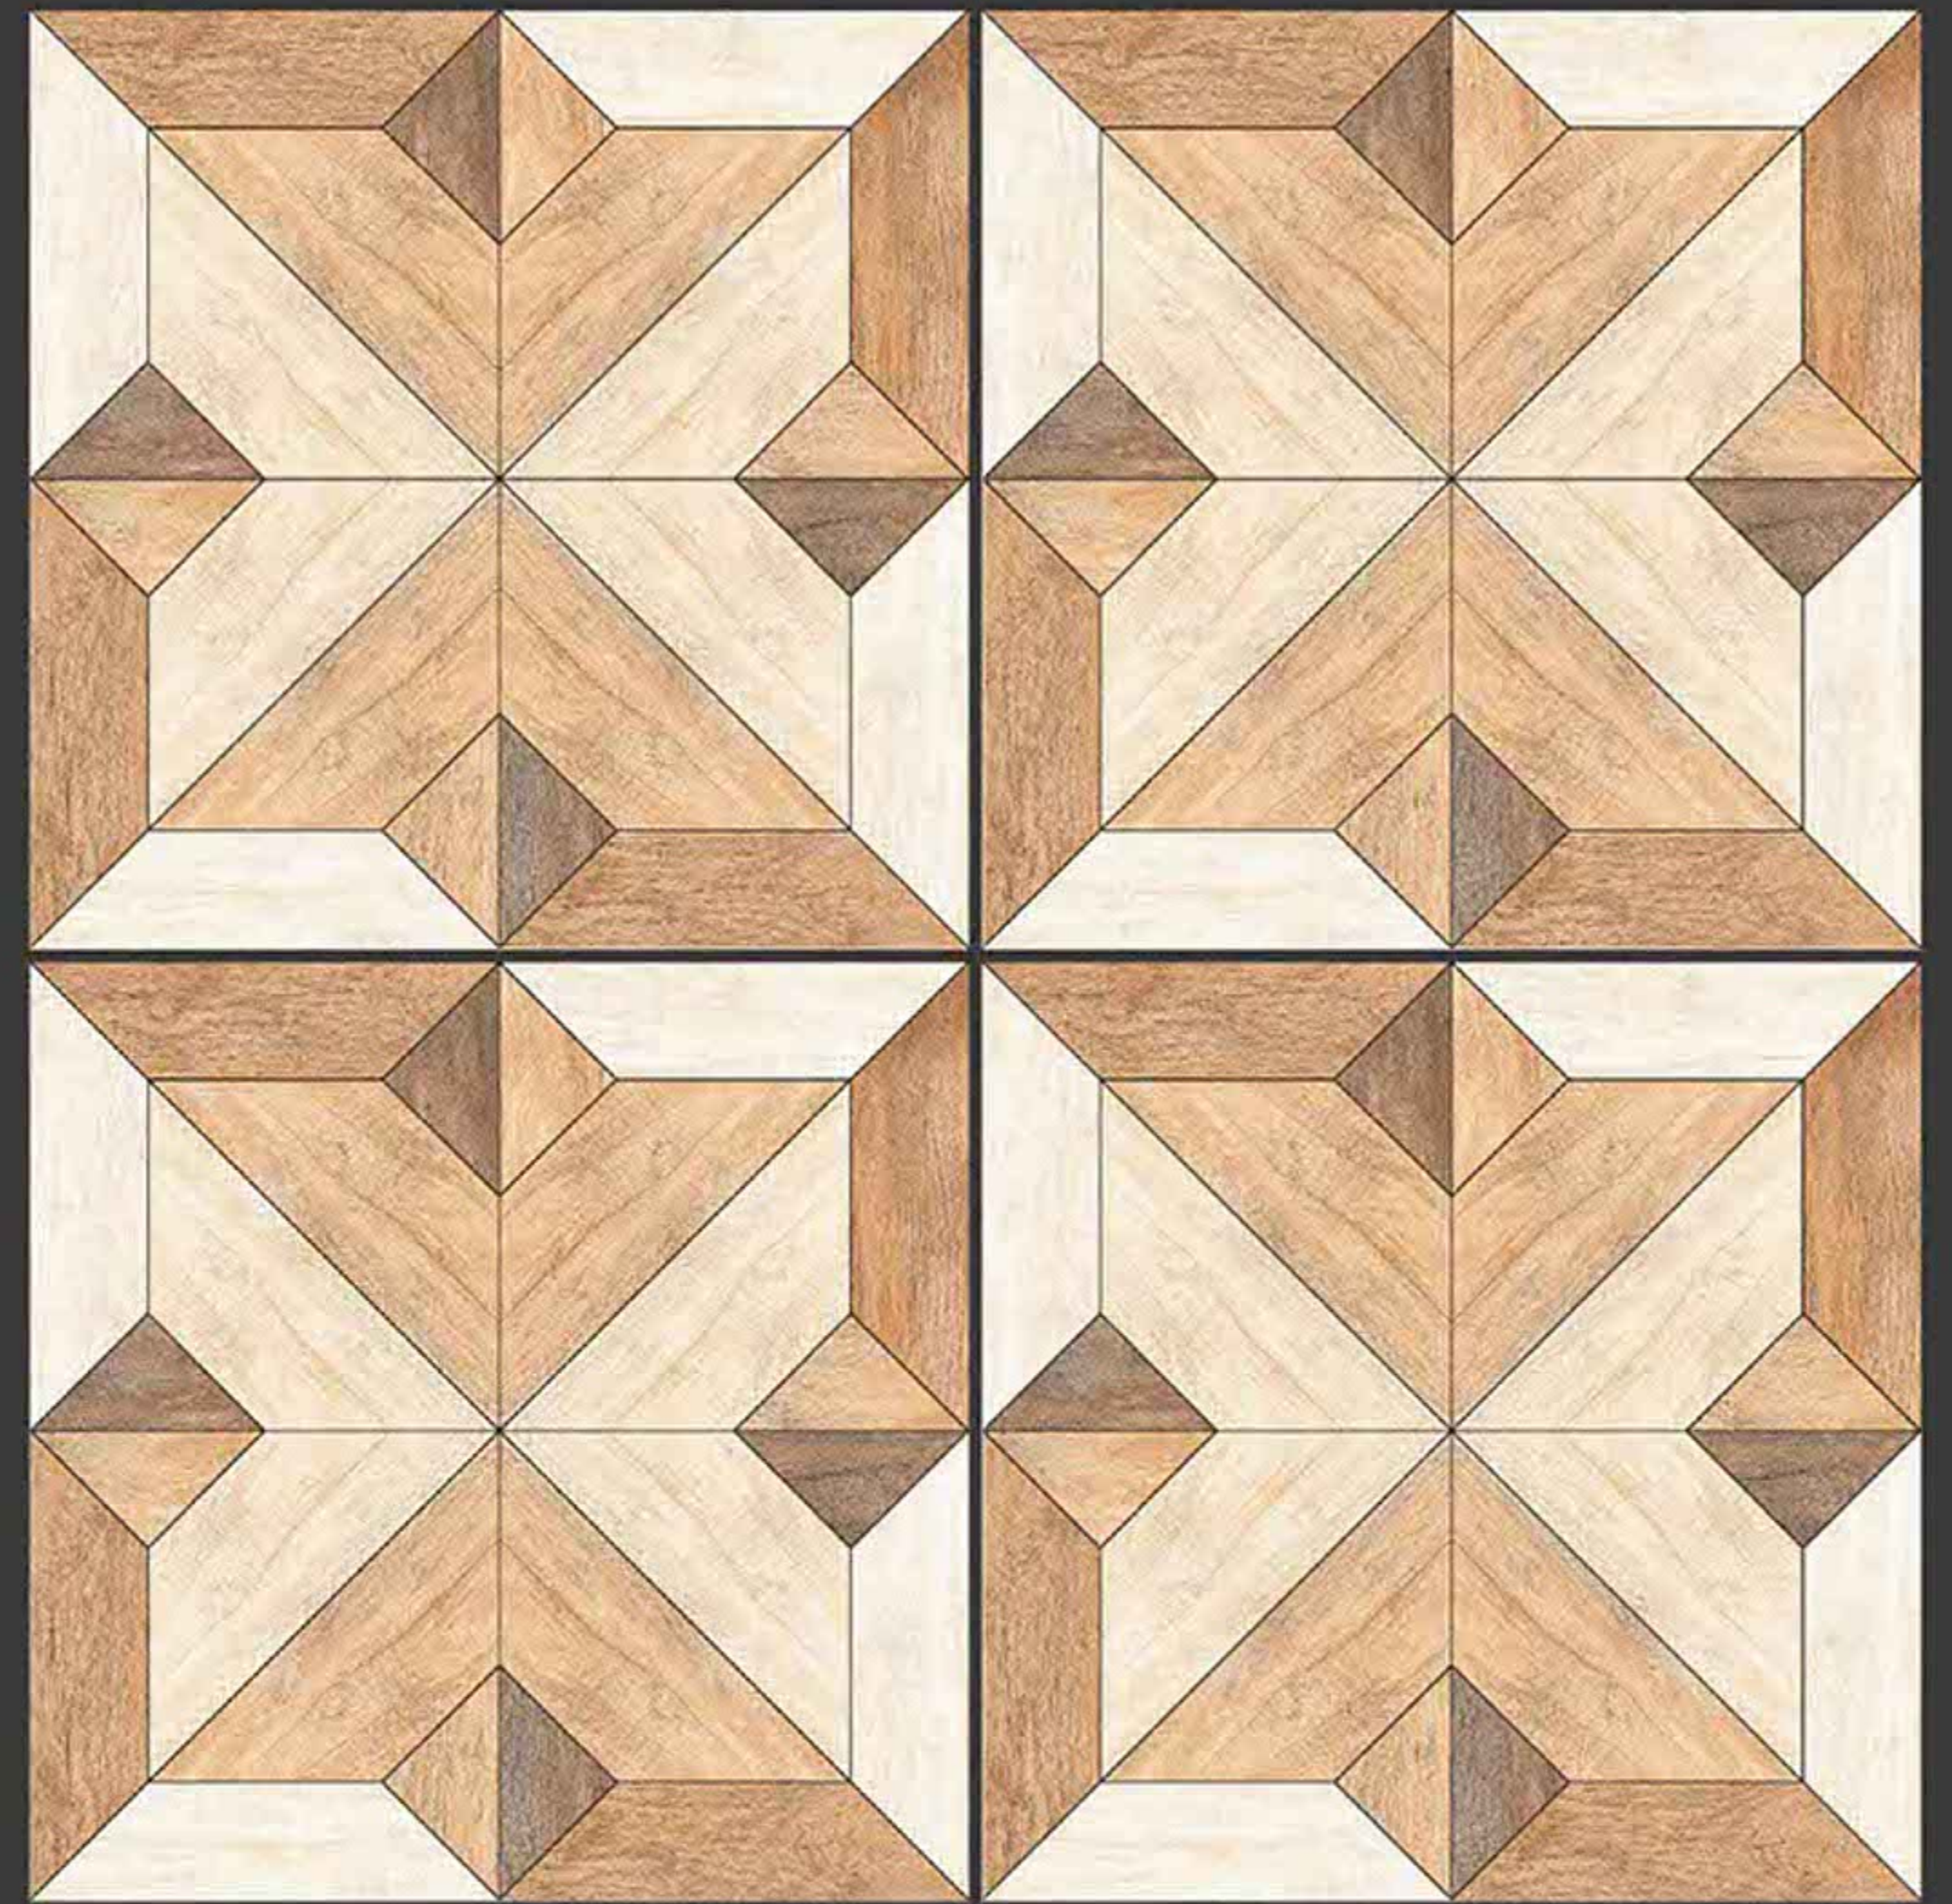

BRONZE WILLO

RUSTIC SERIES

**SEMI VITRIFIED
TILES 600X600MM**

RUSTIC SERIES

DARKING WOODAN

**SEMI VITRIFIED
TILES 600X600MM**

-  Floor Tiles
-  Multiple Application
-  Eco Friendly
-  Zero Maintenance

ULTRAEDGE
CERAMIC