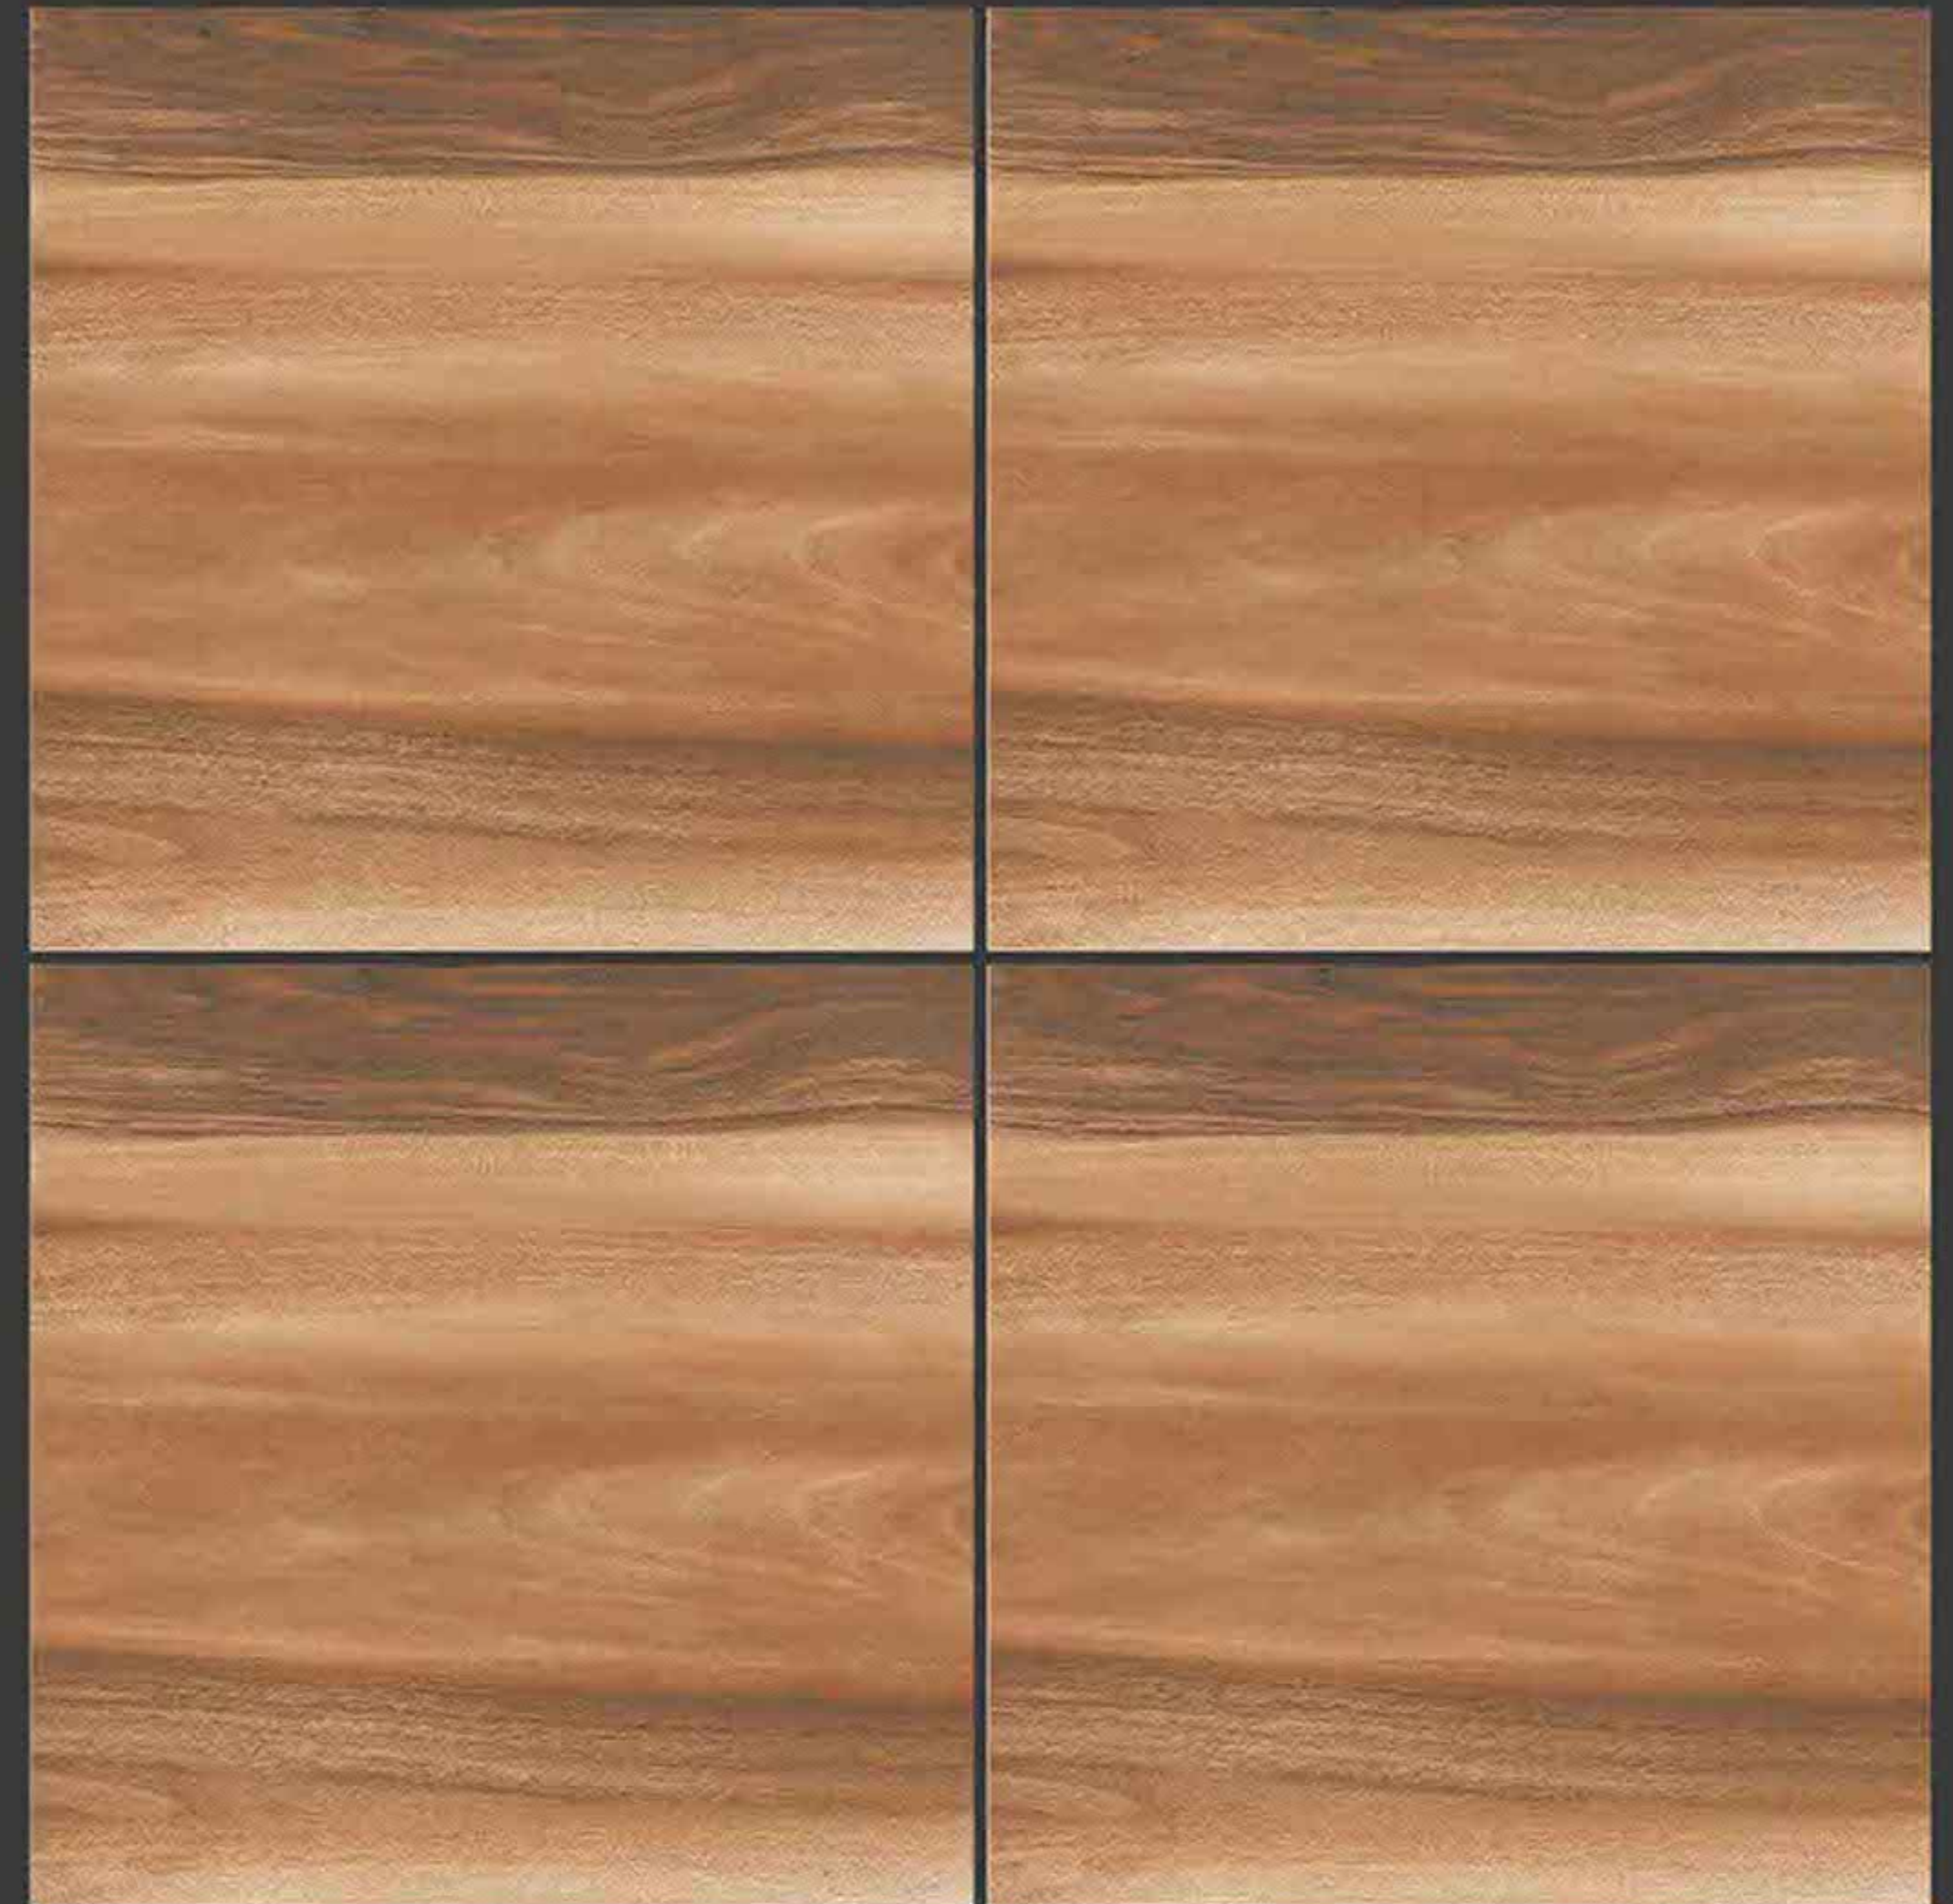

GREY GOOD

RUSTIC SERIES

**SEMI VITRIFIED
TILES 600X600MM**