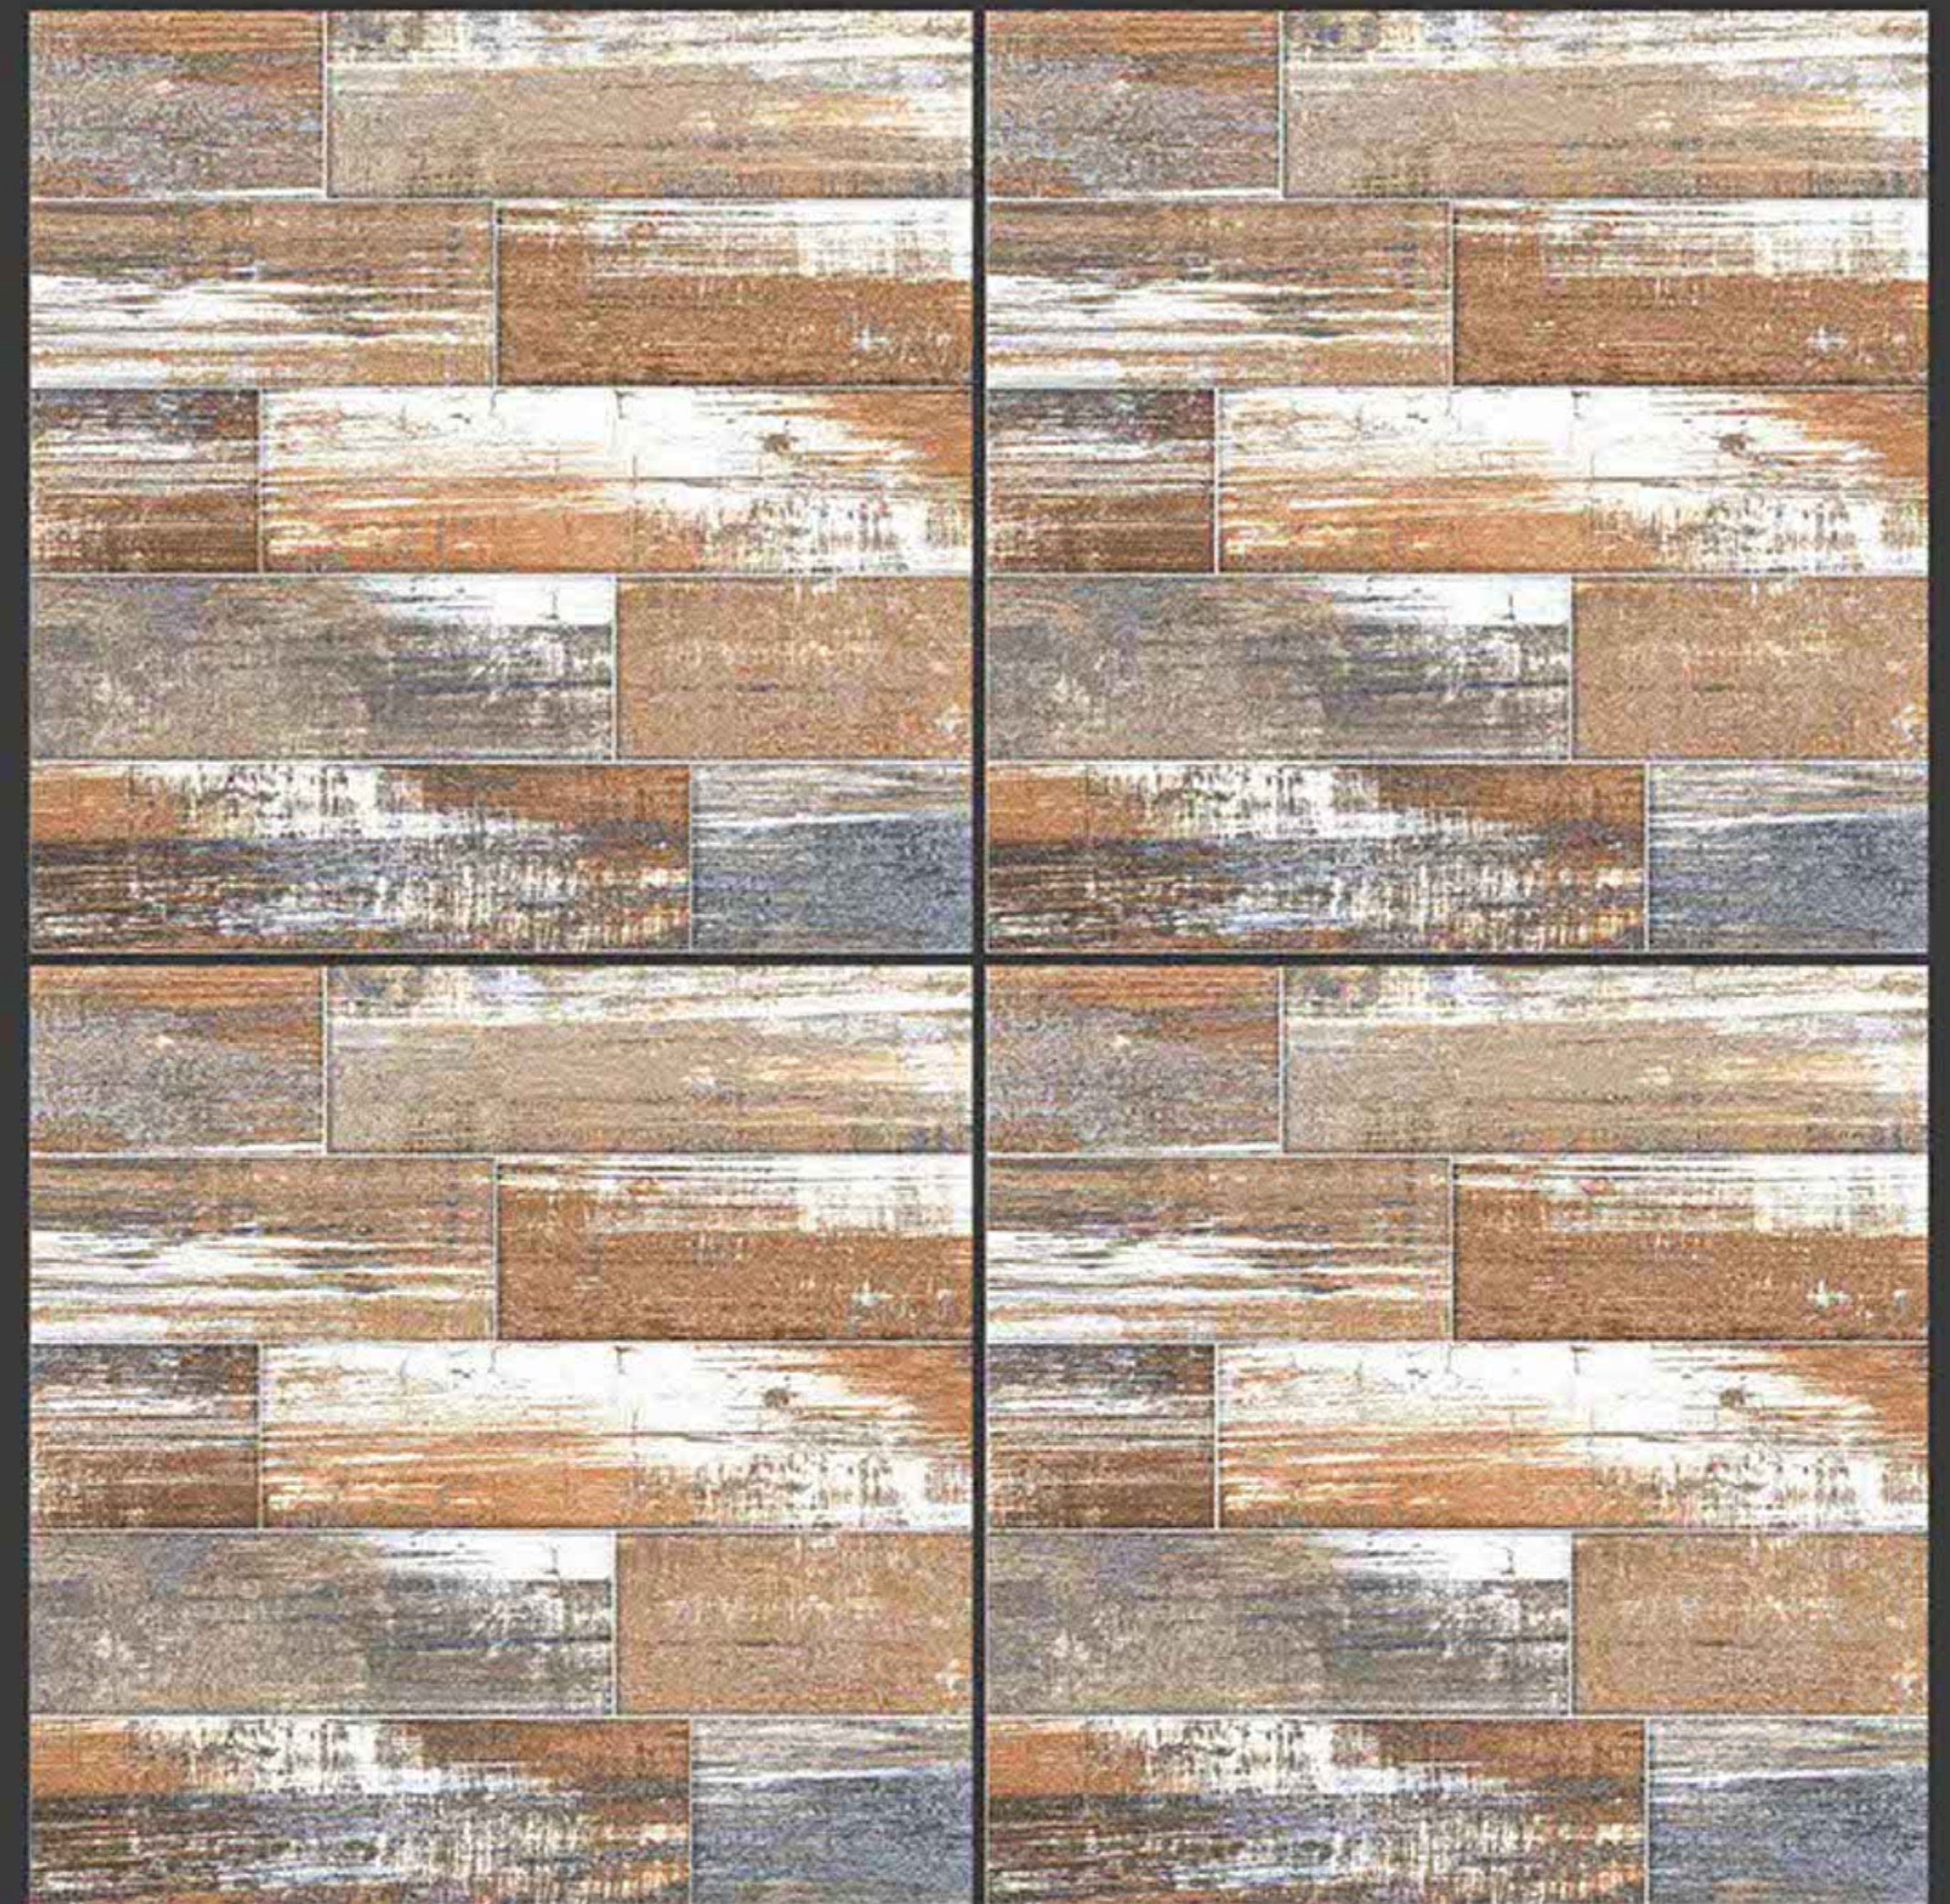

**SEMI VITRIFIED
TILES 600X600MM**

- Floor Tiles
- Multiple Application
- Eco Friendly
- Zero Maintenance