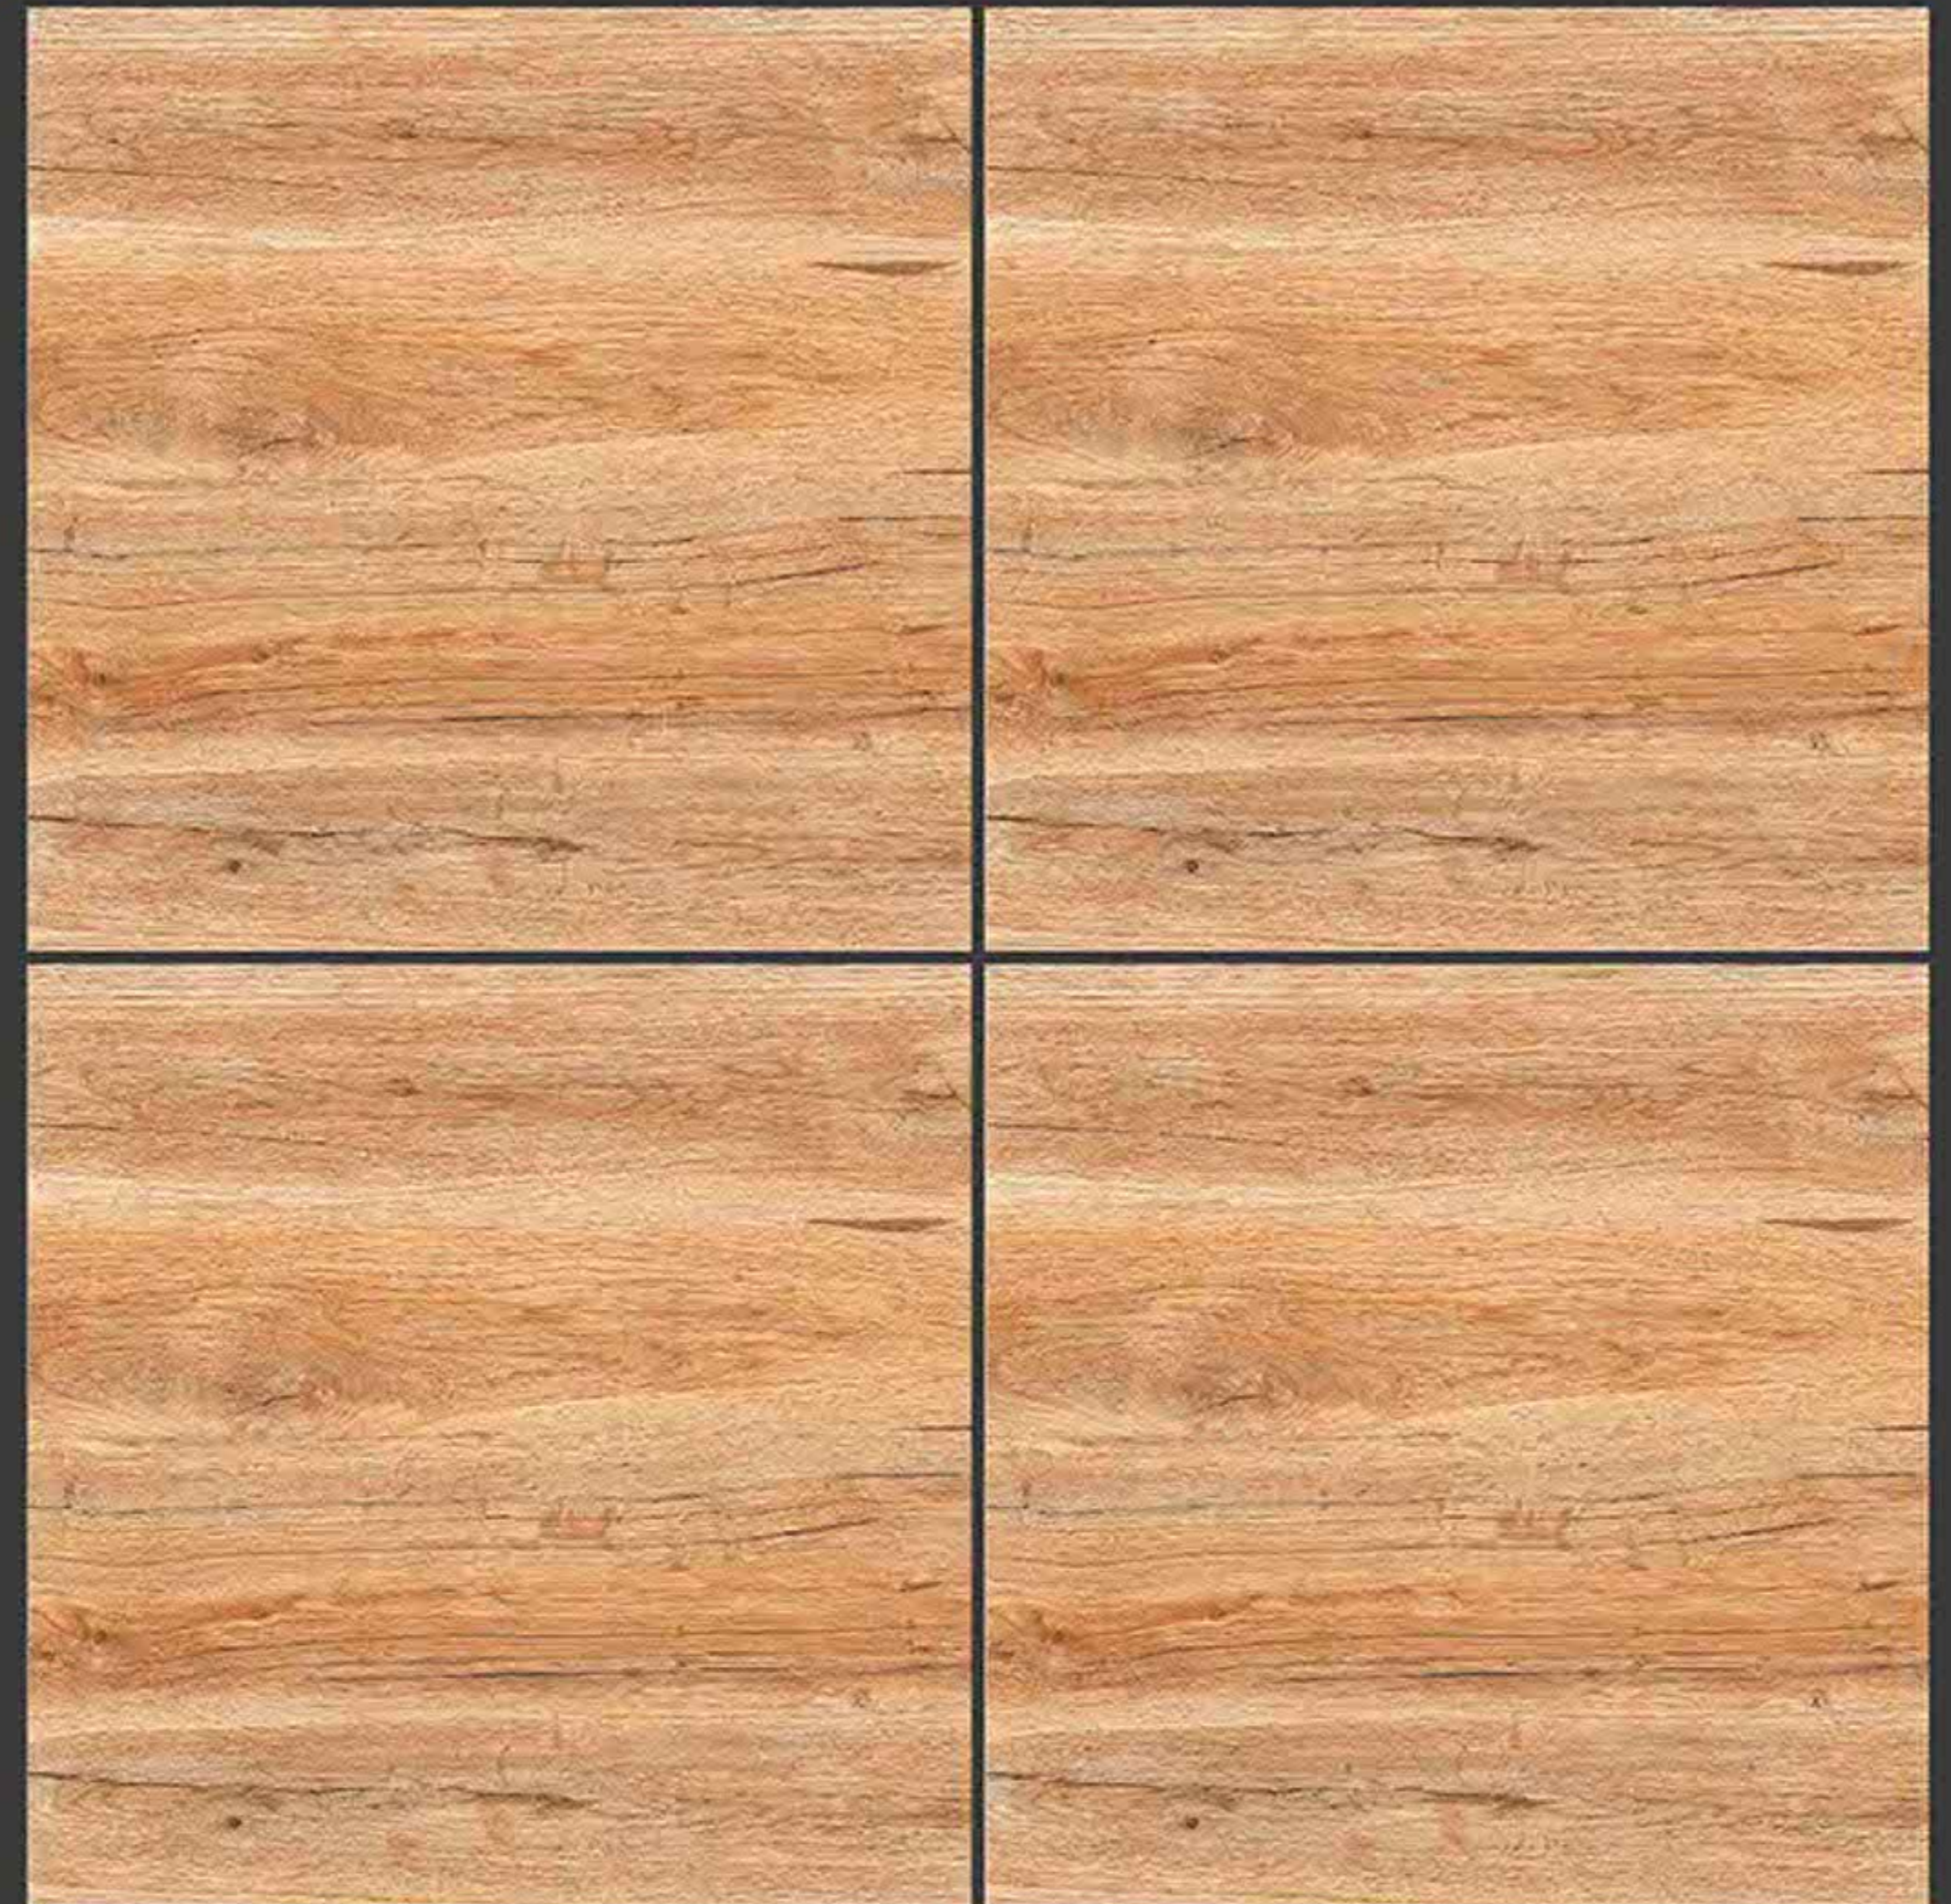

-  Floor Tiles
-  Multiple Application
-  Eco Friendly
-  Zero Maintenance

JAXX WOOD

RUSTIC SERIES

**SEMI VITRIFIED
TILES 600X600MM**

LAPATO WOOD

RUSTIC SERIES

**SEMI VITRIFIED
TILES 600X600MM**

-  Floor Tiles
-  Multiple Application
-  Eco Friendly
-  Zero Maintenance