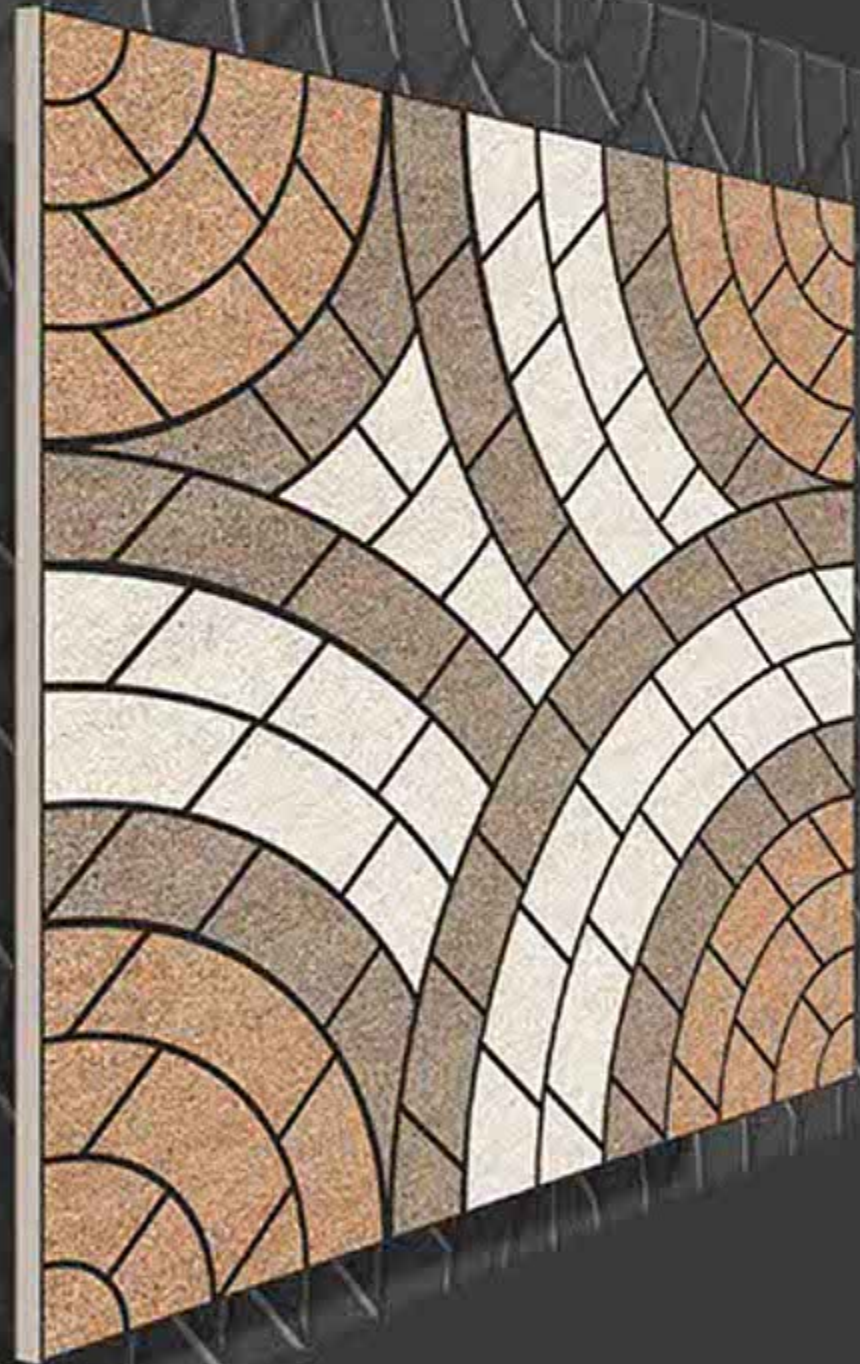

ULTRAEDGE
CERAMIC

DARKING BLUE

RUSTIC SERIES

**SEMI VITRIFIED
TILES 600X600MM**

Floor Tiles Multiple Application Eco Friendly Zero Maintenance

ULTRAEDGE
CERAMIC

RUSTIC SERIES

DECOR LIGHT