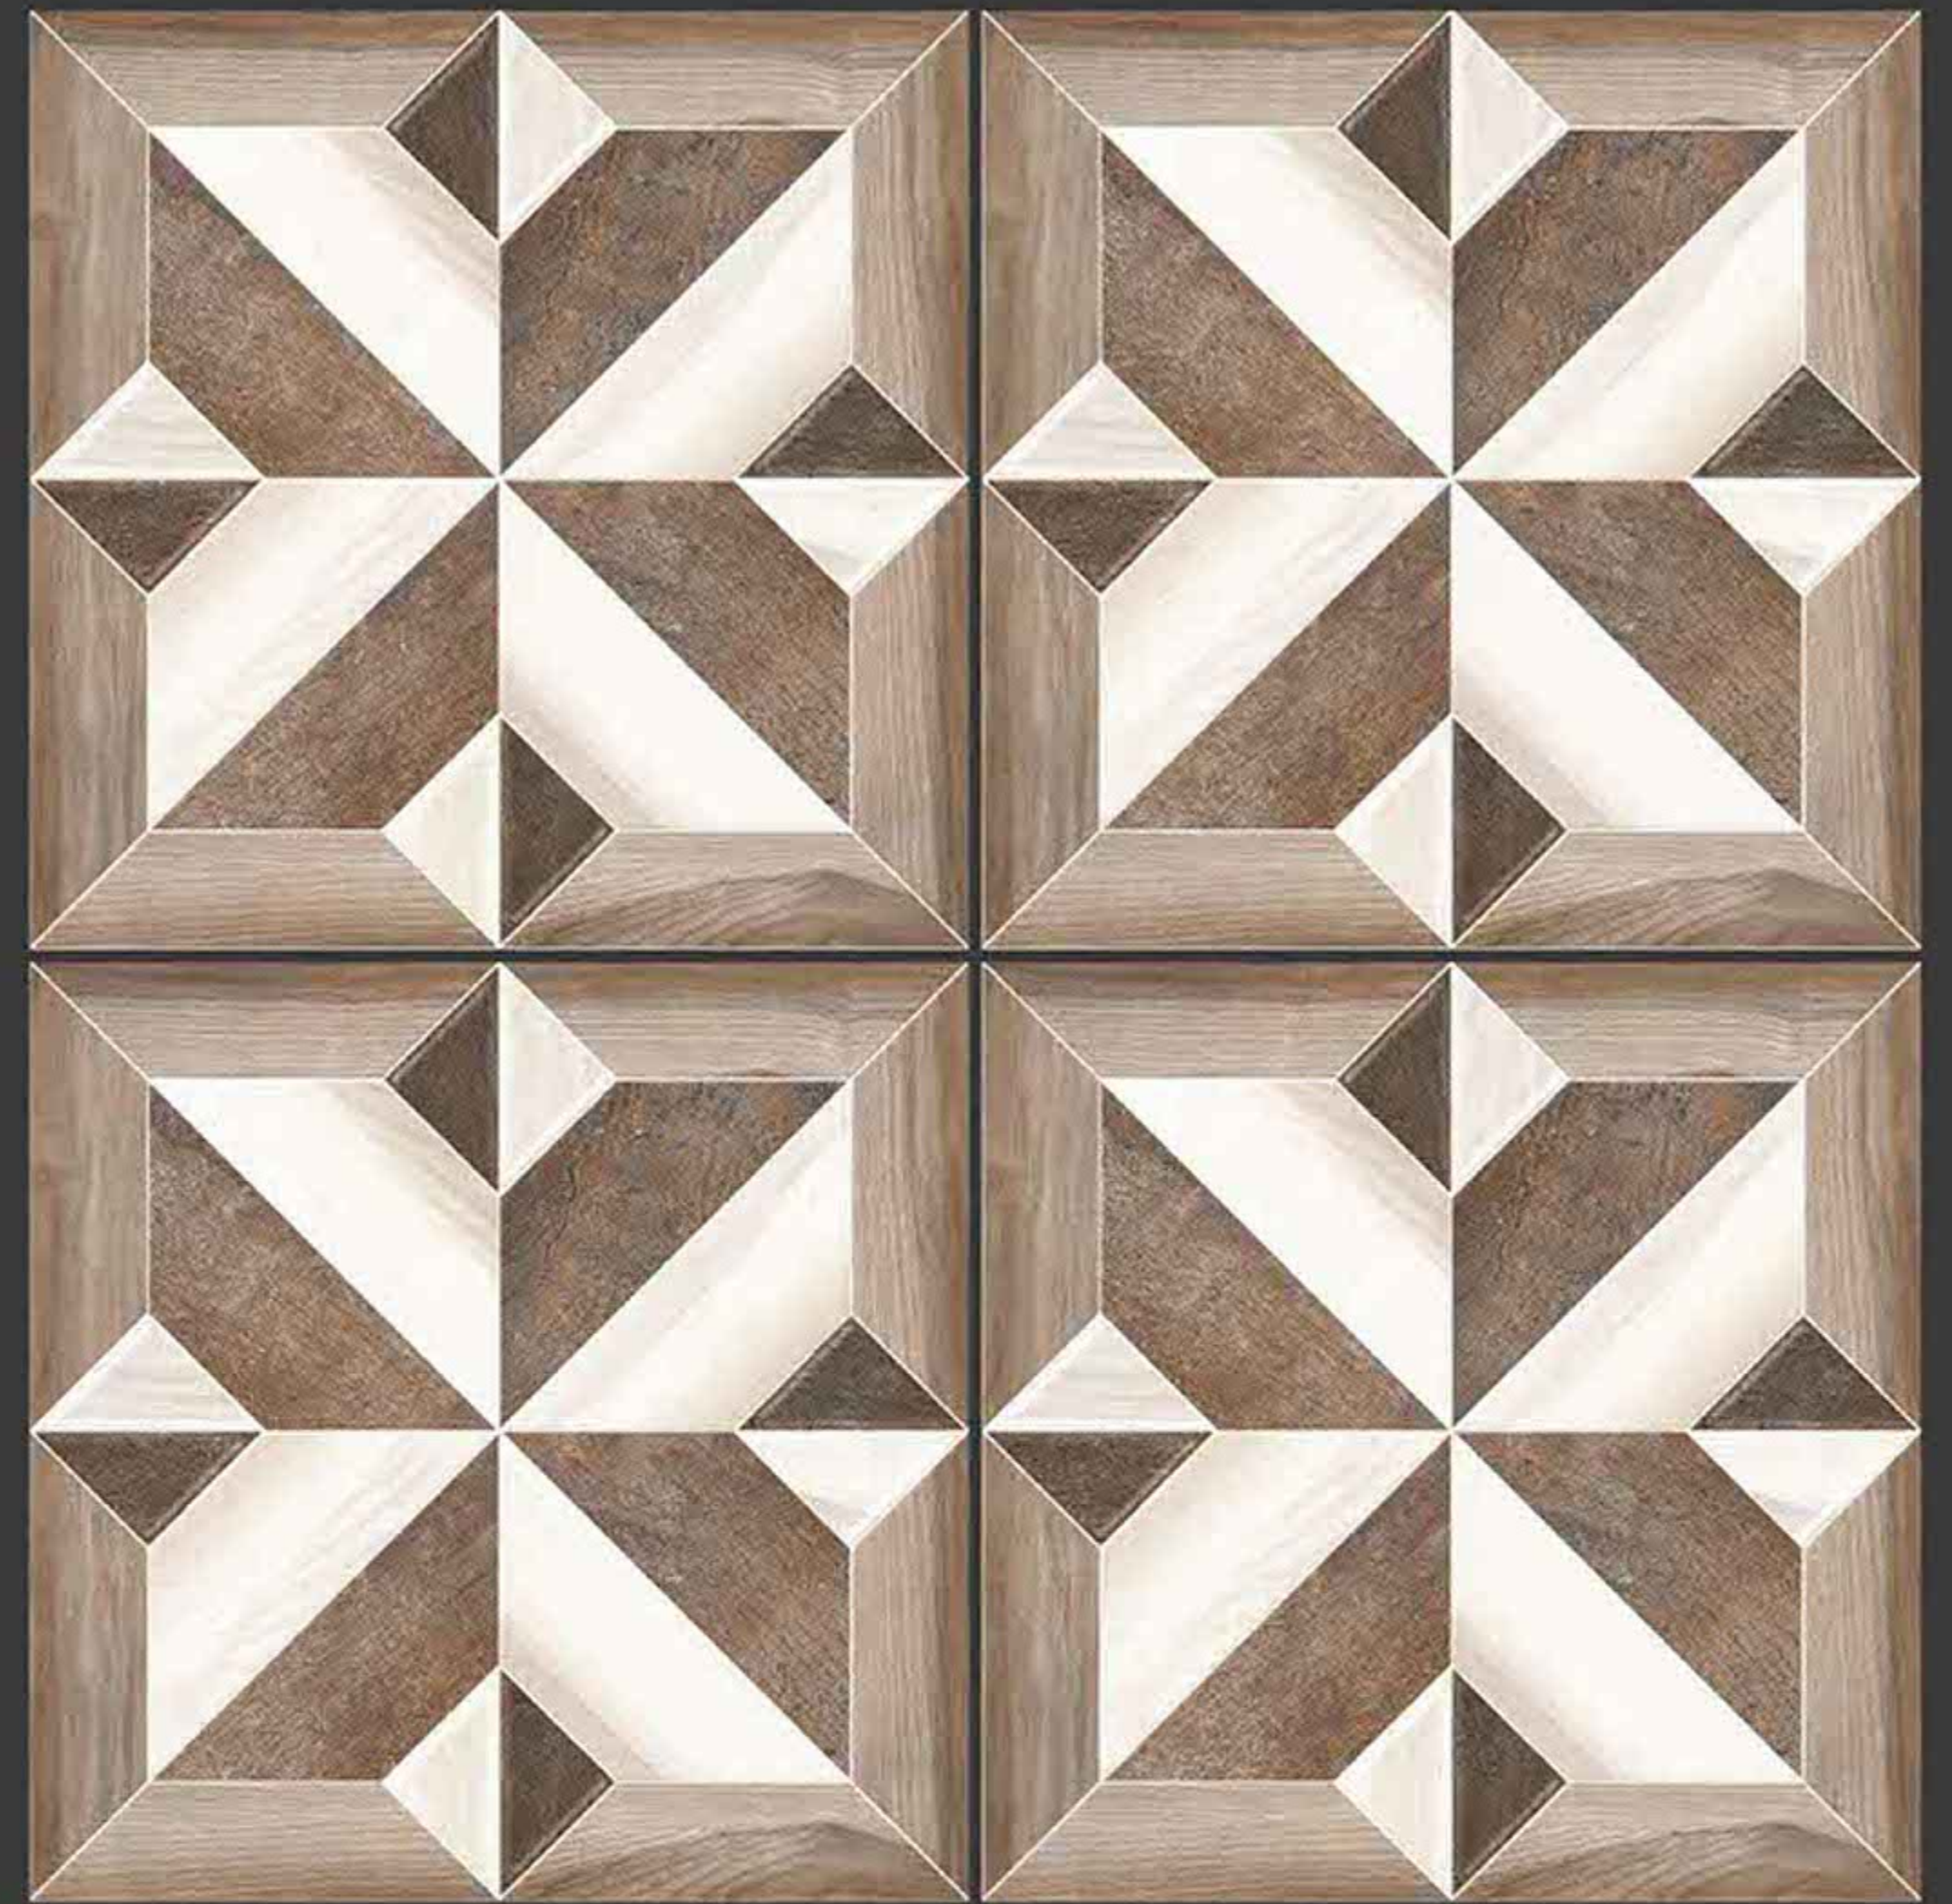

RUSTIC SERIES

MULTI GREEN

**SEMI VITRIFIED
TILES 600X600MM**

-  Floor Tiles
-  Multiple Application
-  Eco Friendly
-  Zero Maintenance

MURANO WOOD

RUSTIC SERIES

**SEMI VITRIFIED
TILES 600X600MM**

OSKAR GREY