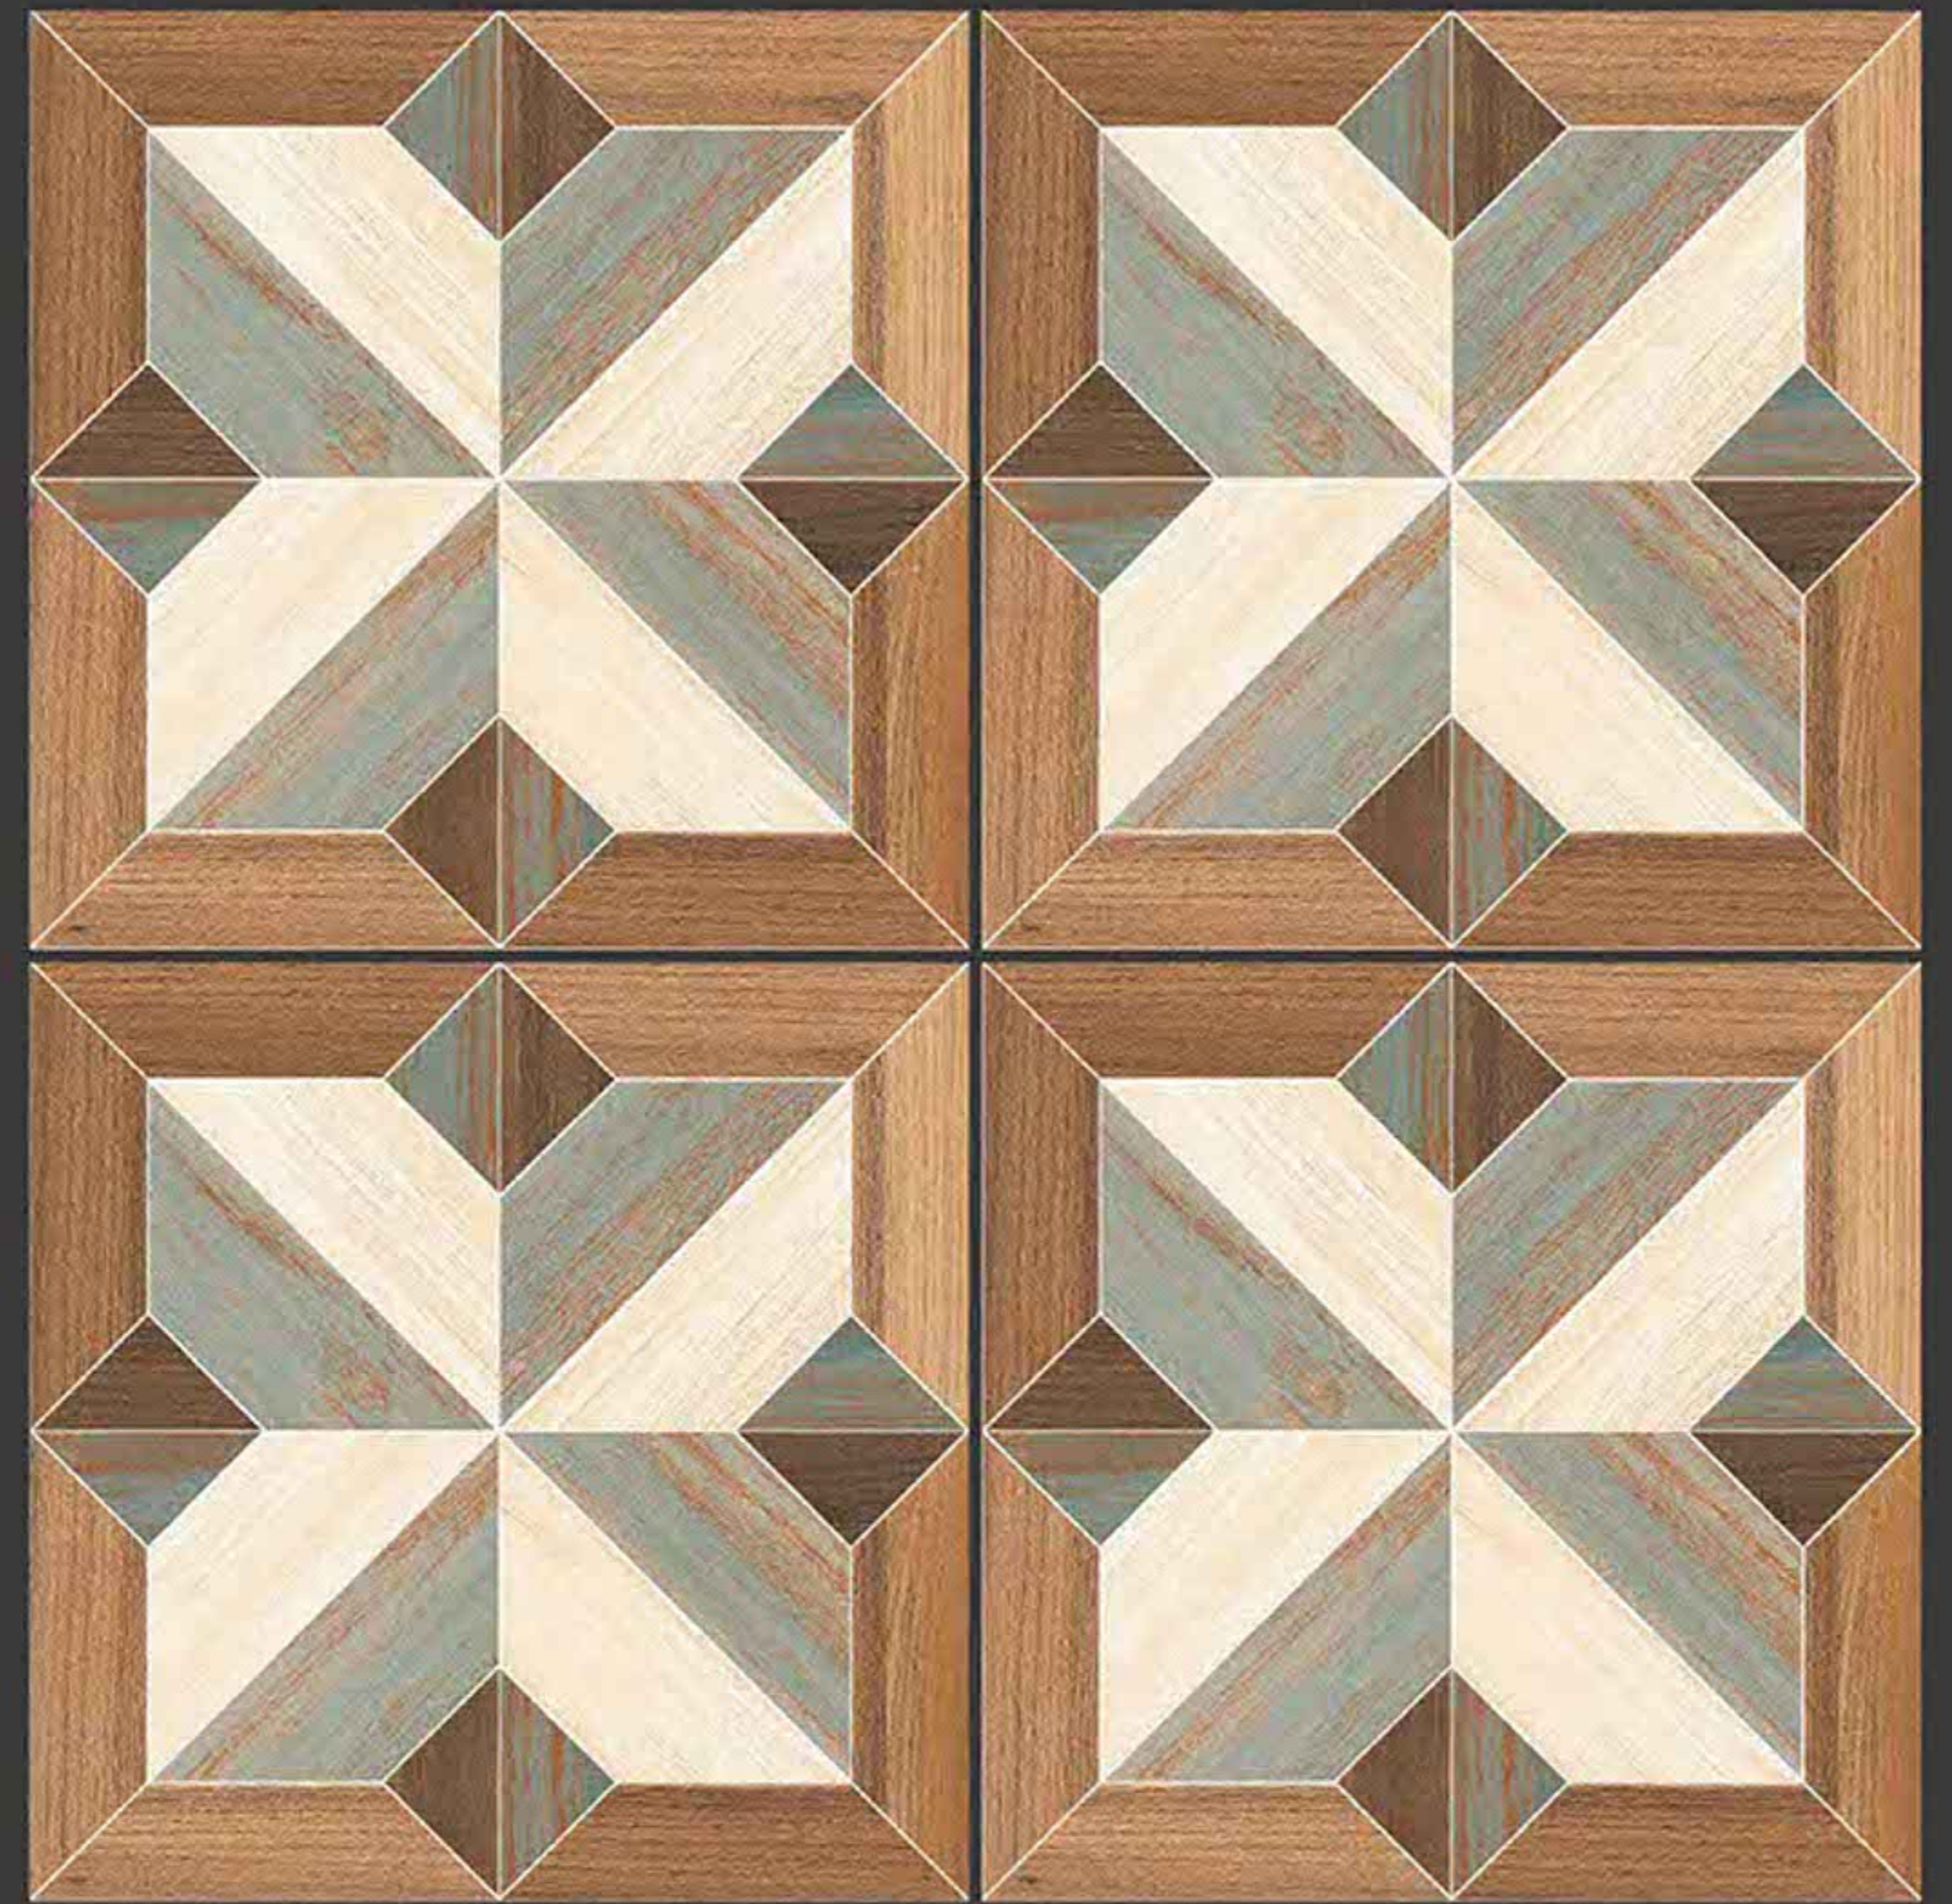

**SEMI VITRIFIED
TILES 600X600MM**

- Floor Tiles
- Multiple Application
- Eco Friendly
- Zero Maintenance