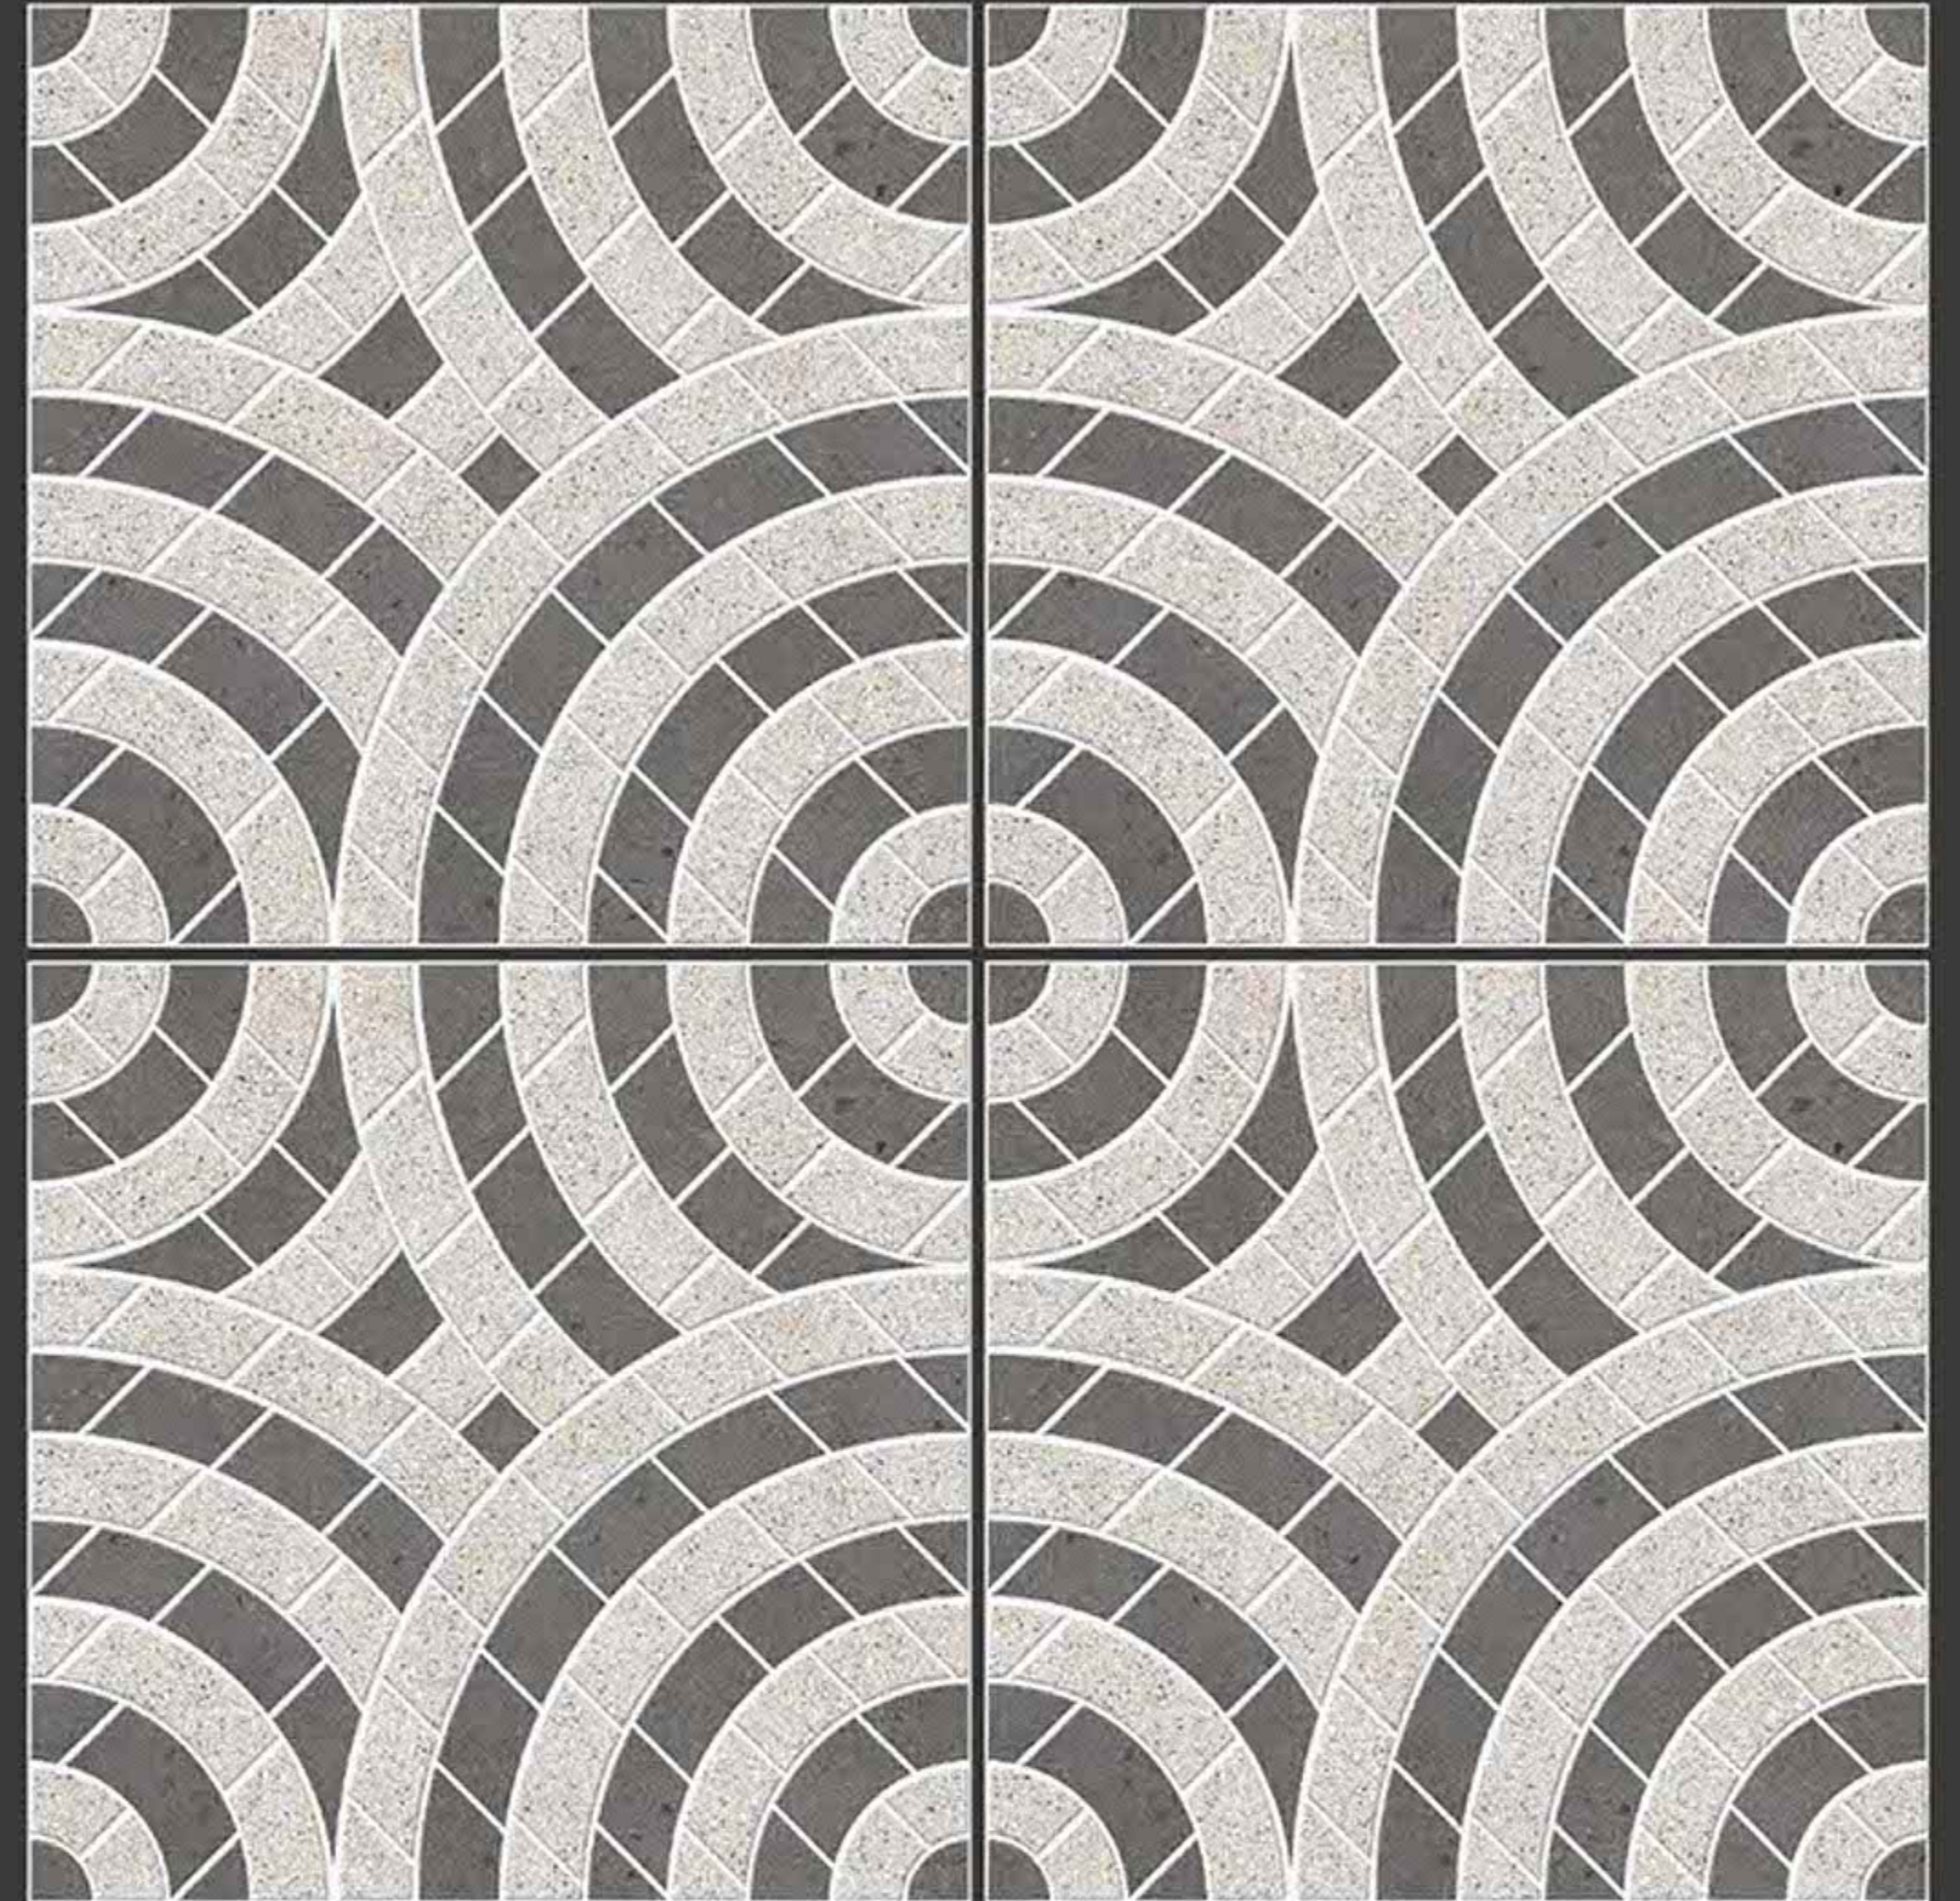

**SEMI VITRIFIED
TILES 600X600MM**

- Floor Tiles
- Multiple Application
- Eco Friendly
- Zero Maintenance