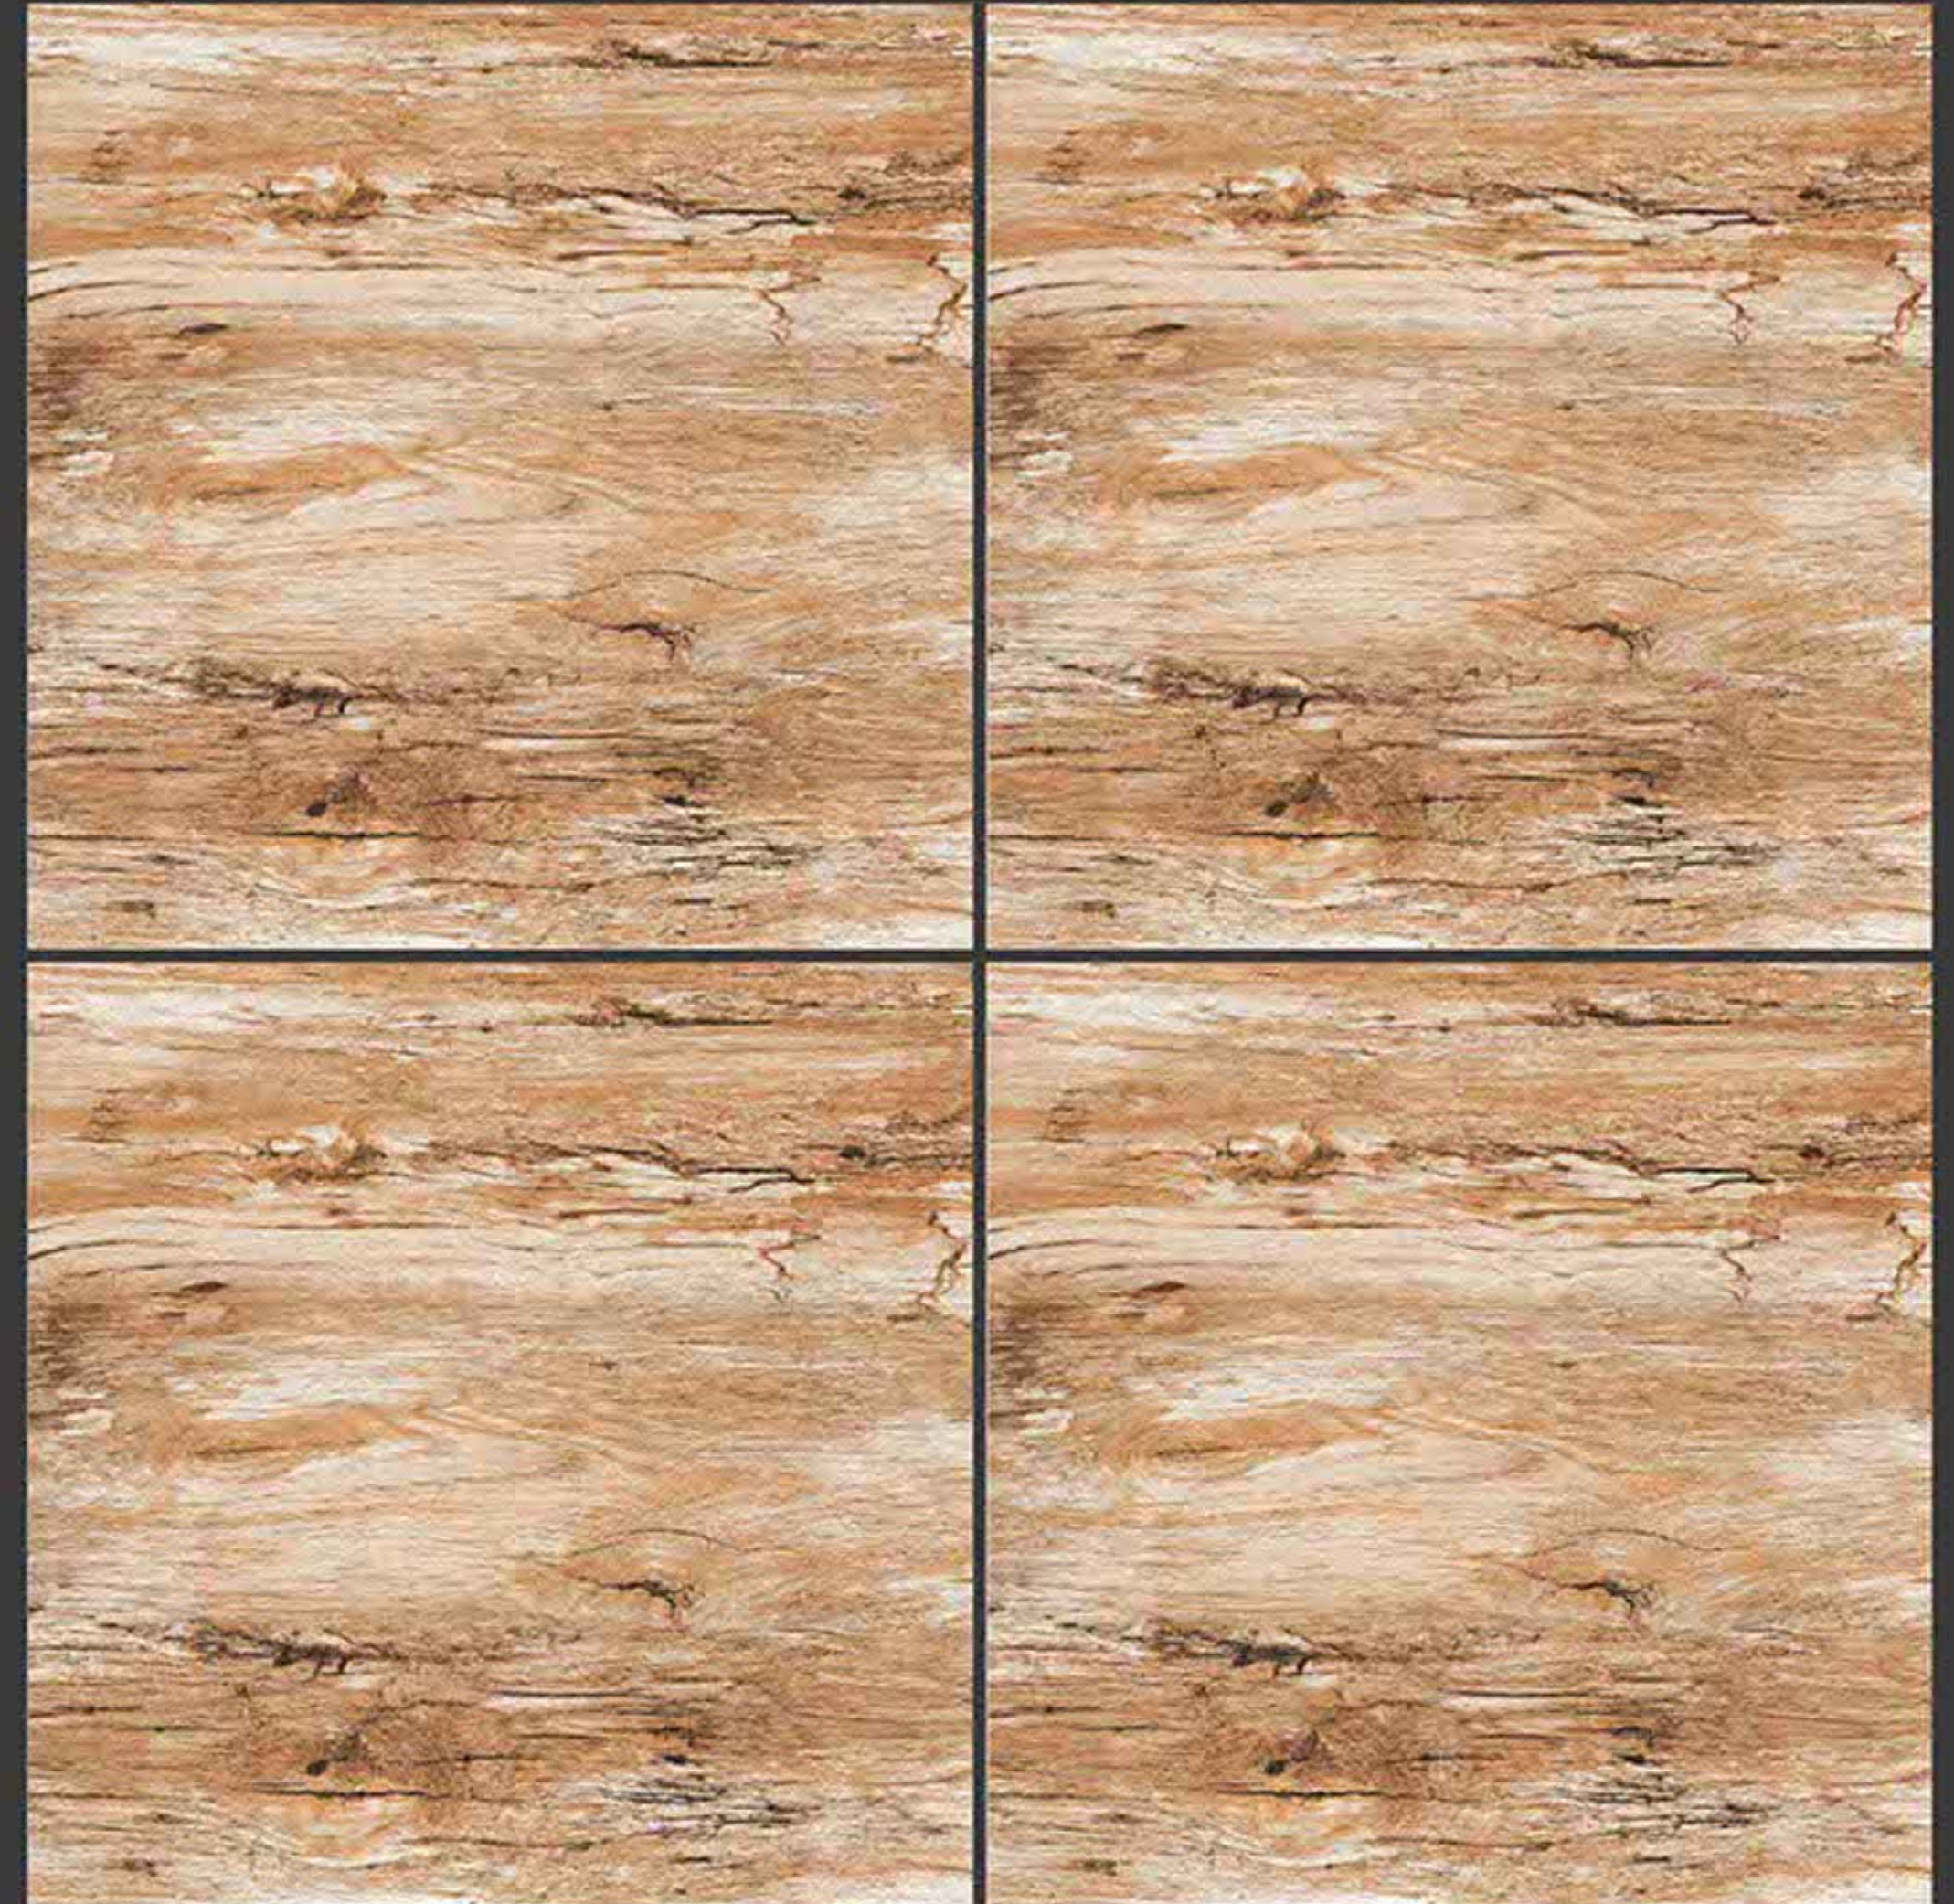

**SEMI VITRIFIED
TILES 600X600MM**

- Floor Tiles
- Multiple Application
- Eco Friendly
- Zero Maintenance