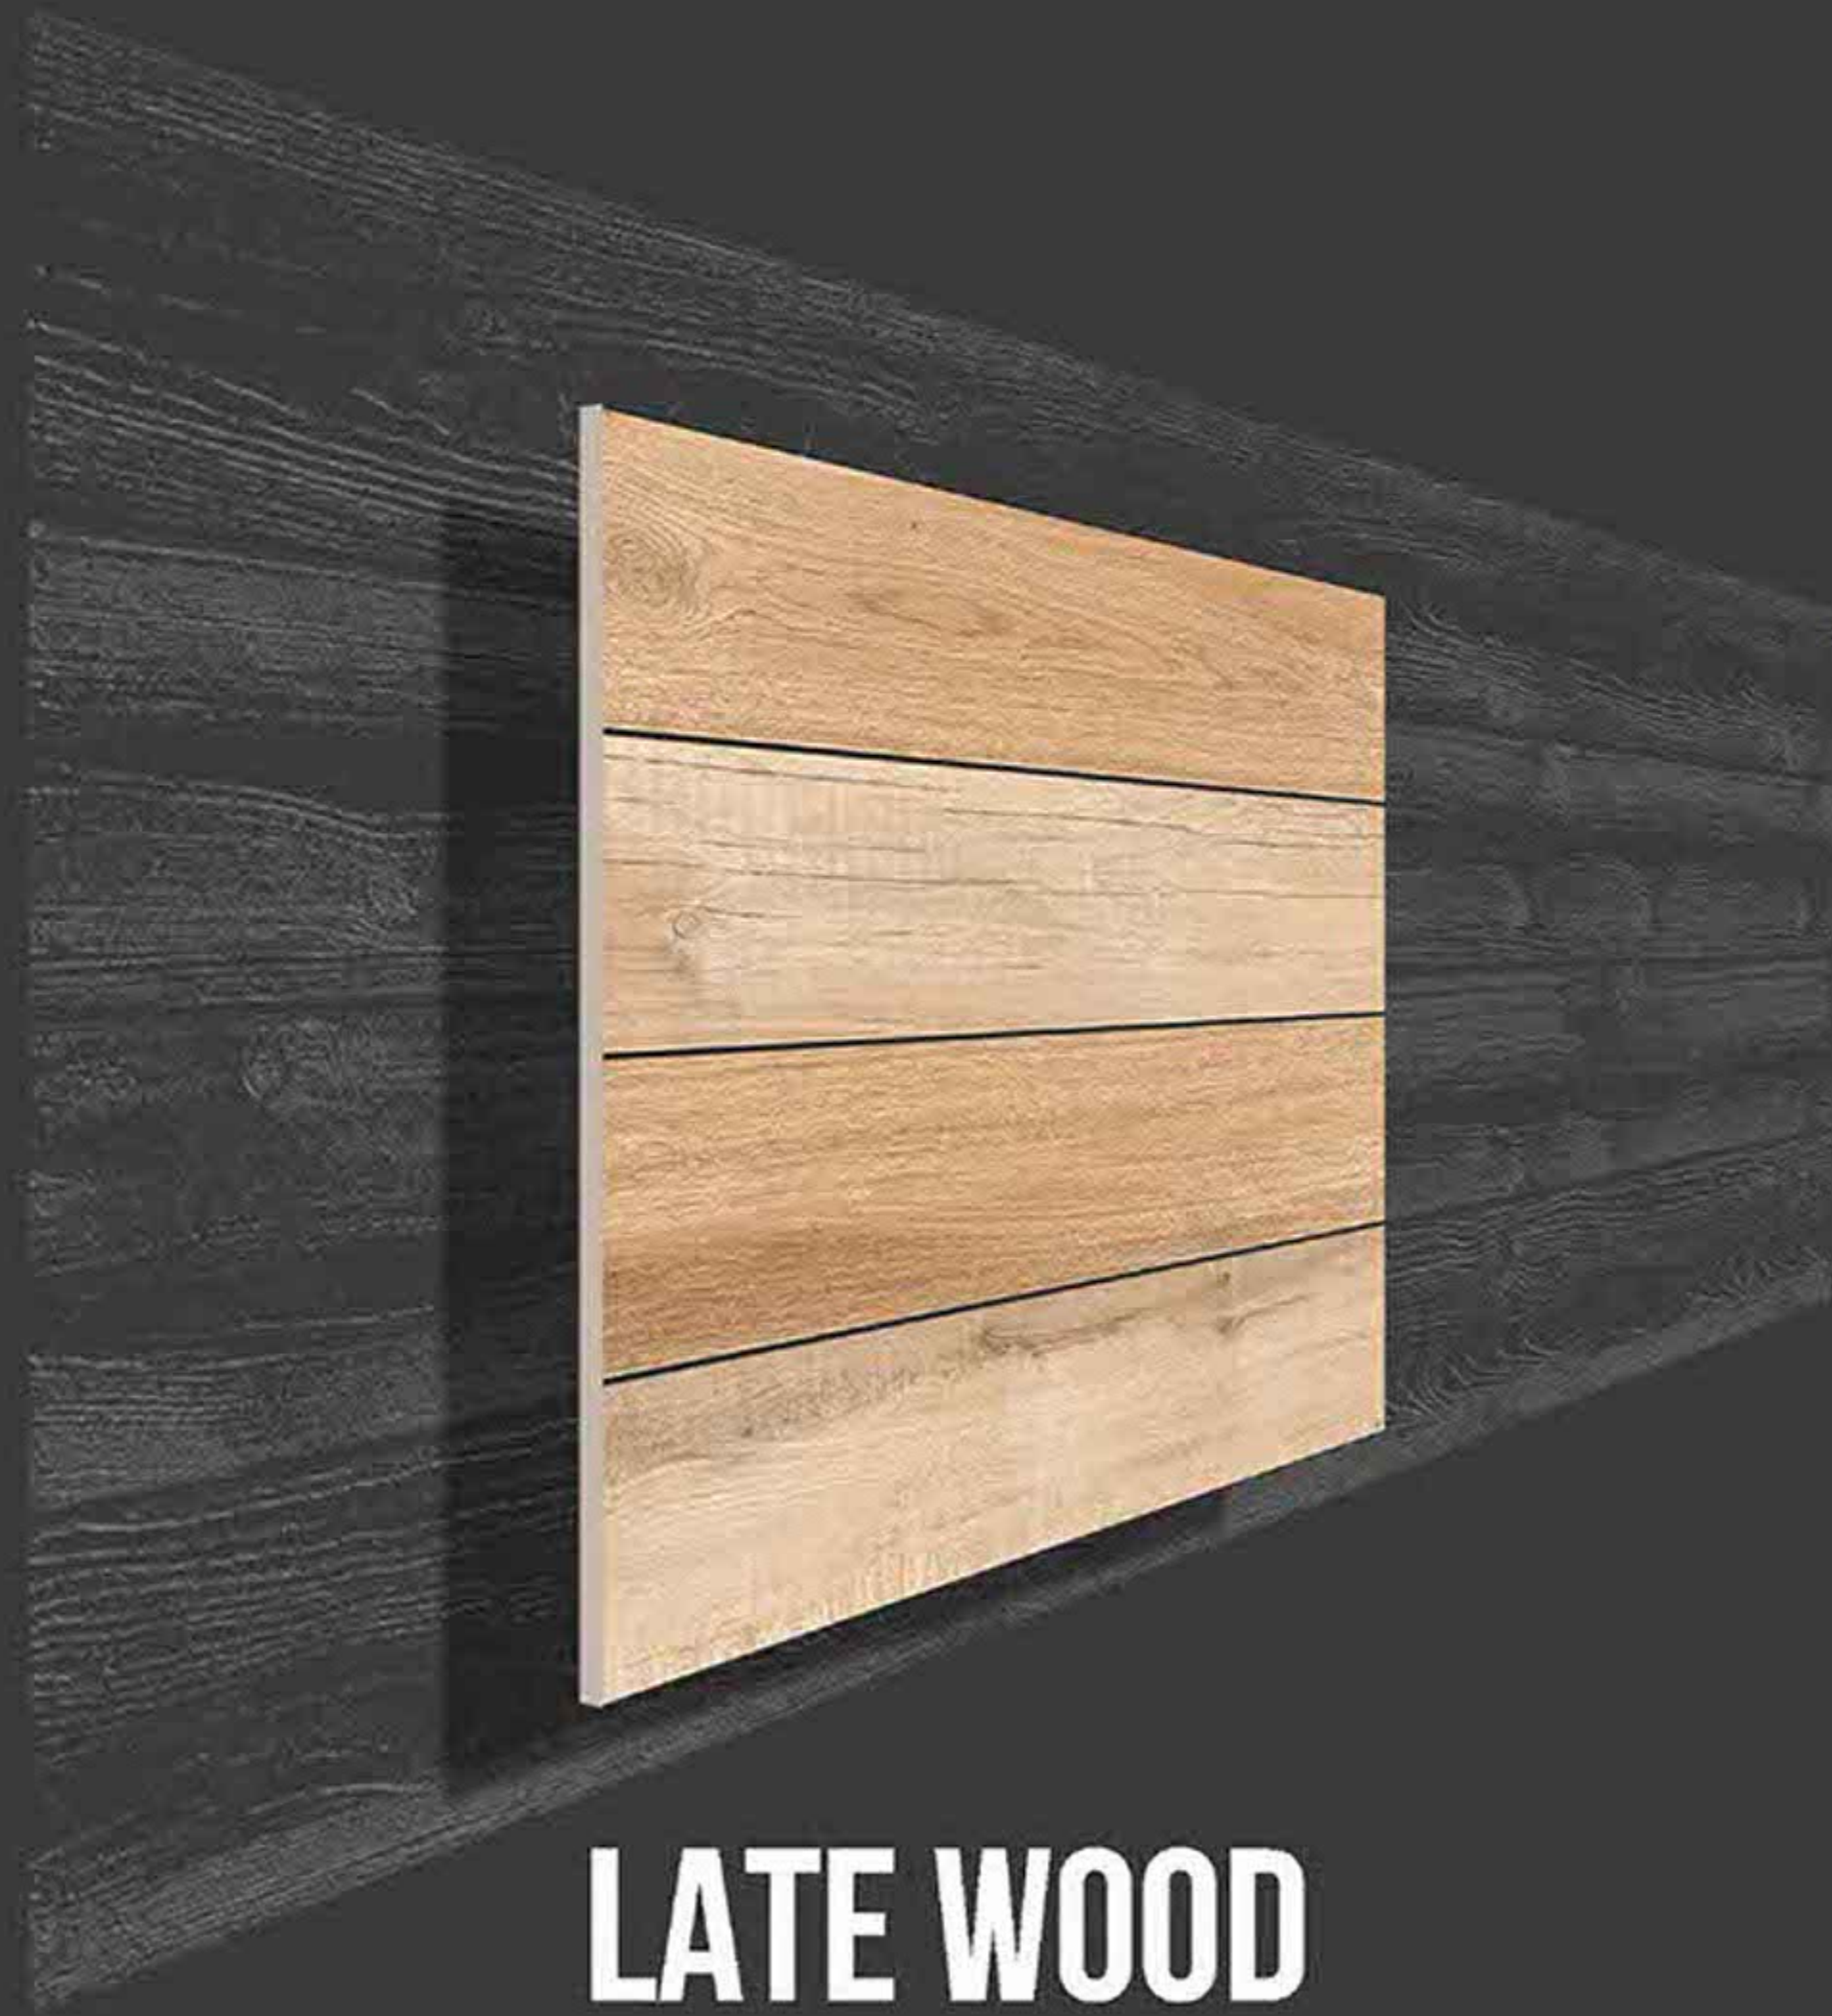

RUSTIC SERIES

JUNIPER BROWN

**SEMI VITRIFIED
TILES 600X600MM**

-  Floor Tiles
-  Multiple Application
-  Eco Friendly
-  Zero Maintenance

RUSTIC SERIES

LATE WOOD

**SEMI VITRIFIED
TILES 600X600MM**

-  Floor Tiles
-  Multiple Application
-  Eco Friendly
-  Zero Maintenance