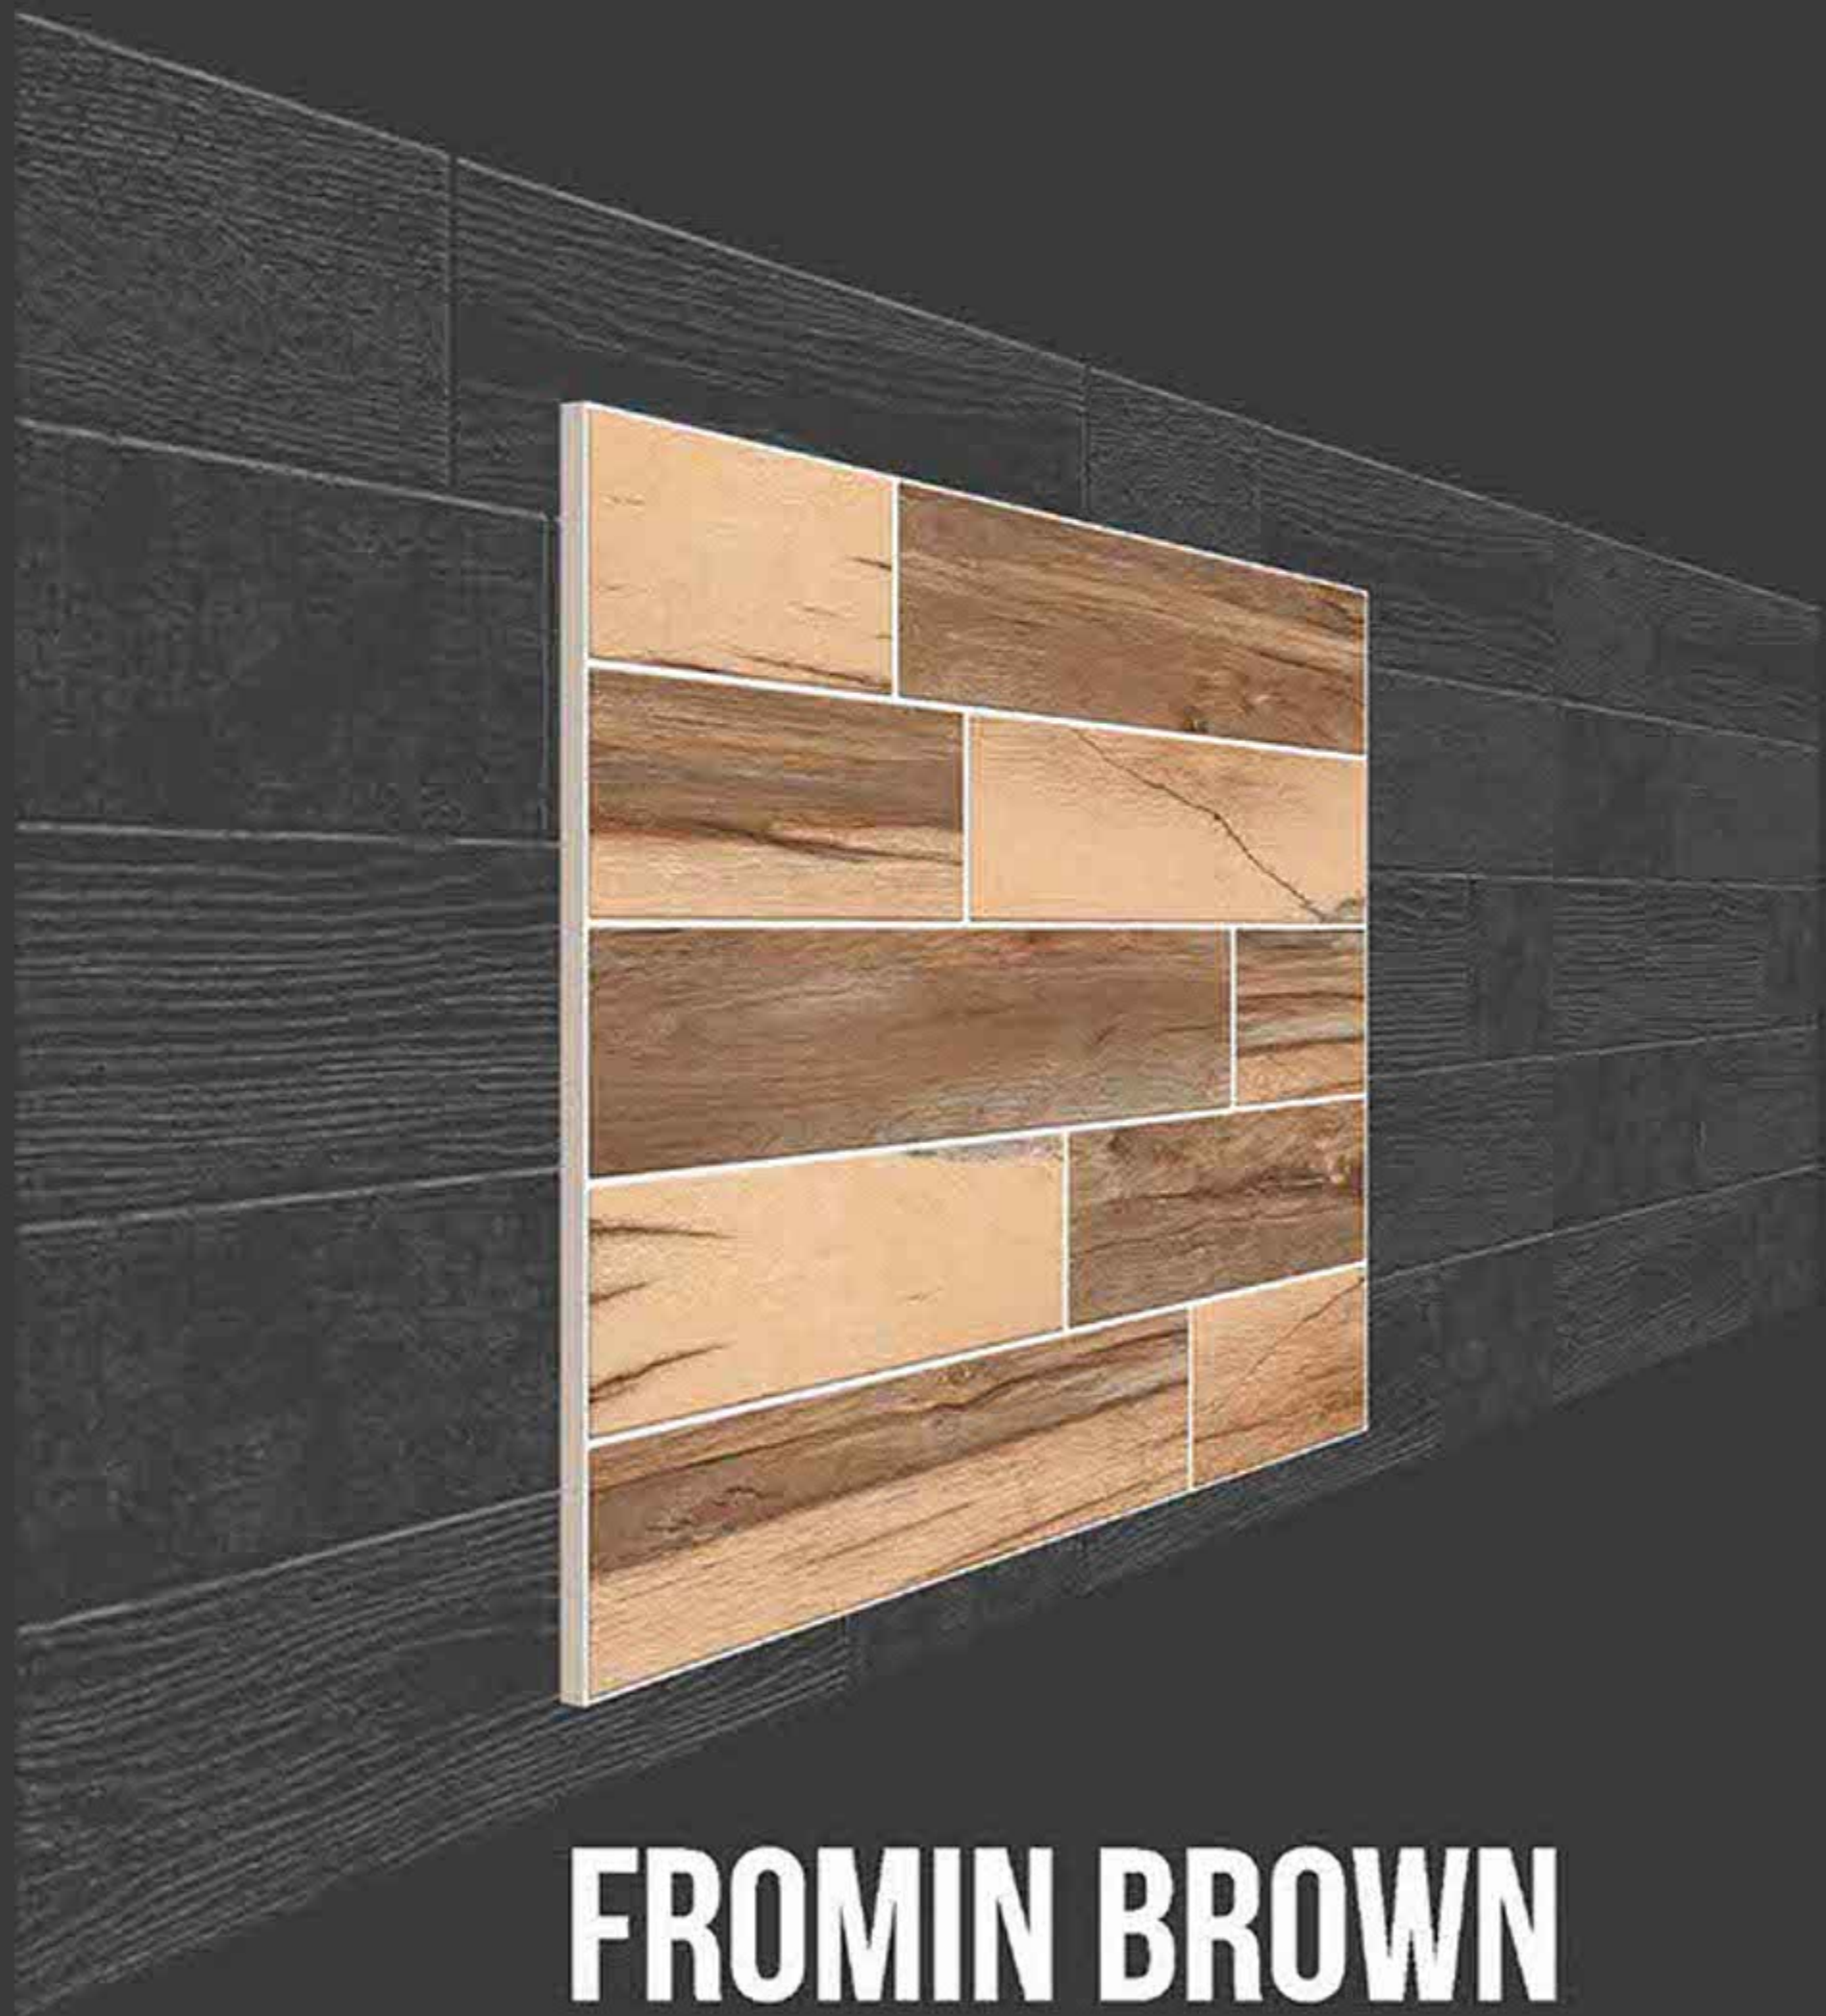

RUSTIC SERIES

FROMIN BROWN

**SEMI VITRIFIED
TILES 600X600MM**

-  Floor Tiles
-  Multiple Application
-  Eco Friendly
-  Zero Maintenance

RUSTIC SERIES

GOLDEN BERRY

**SEMI VITRIFIED
TILES 600X600MM**

-  Floor Tiles
-  Multiple Application
-  Eco Friendly
-  Zero Maintenance