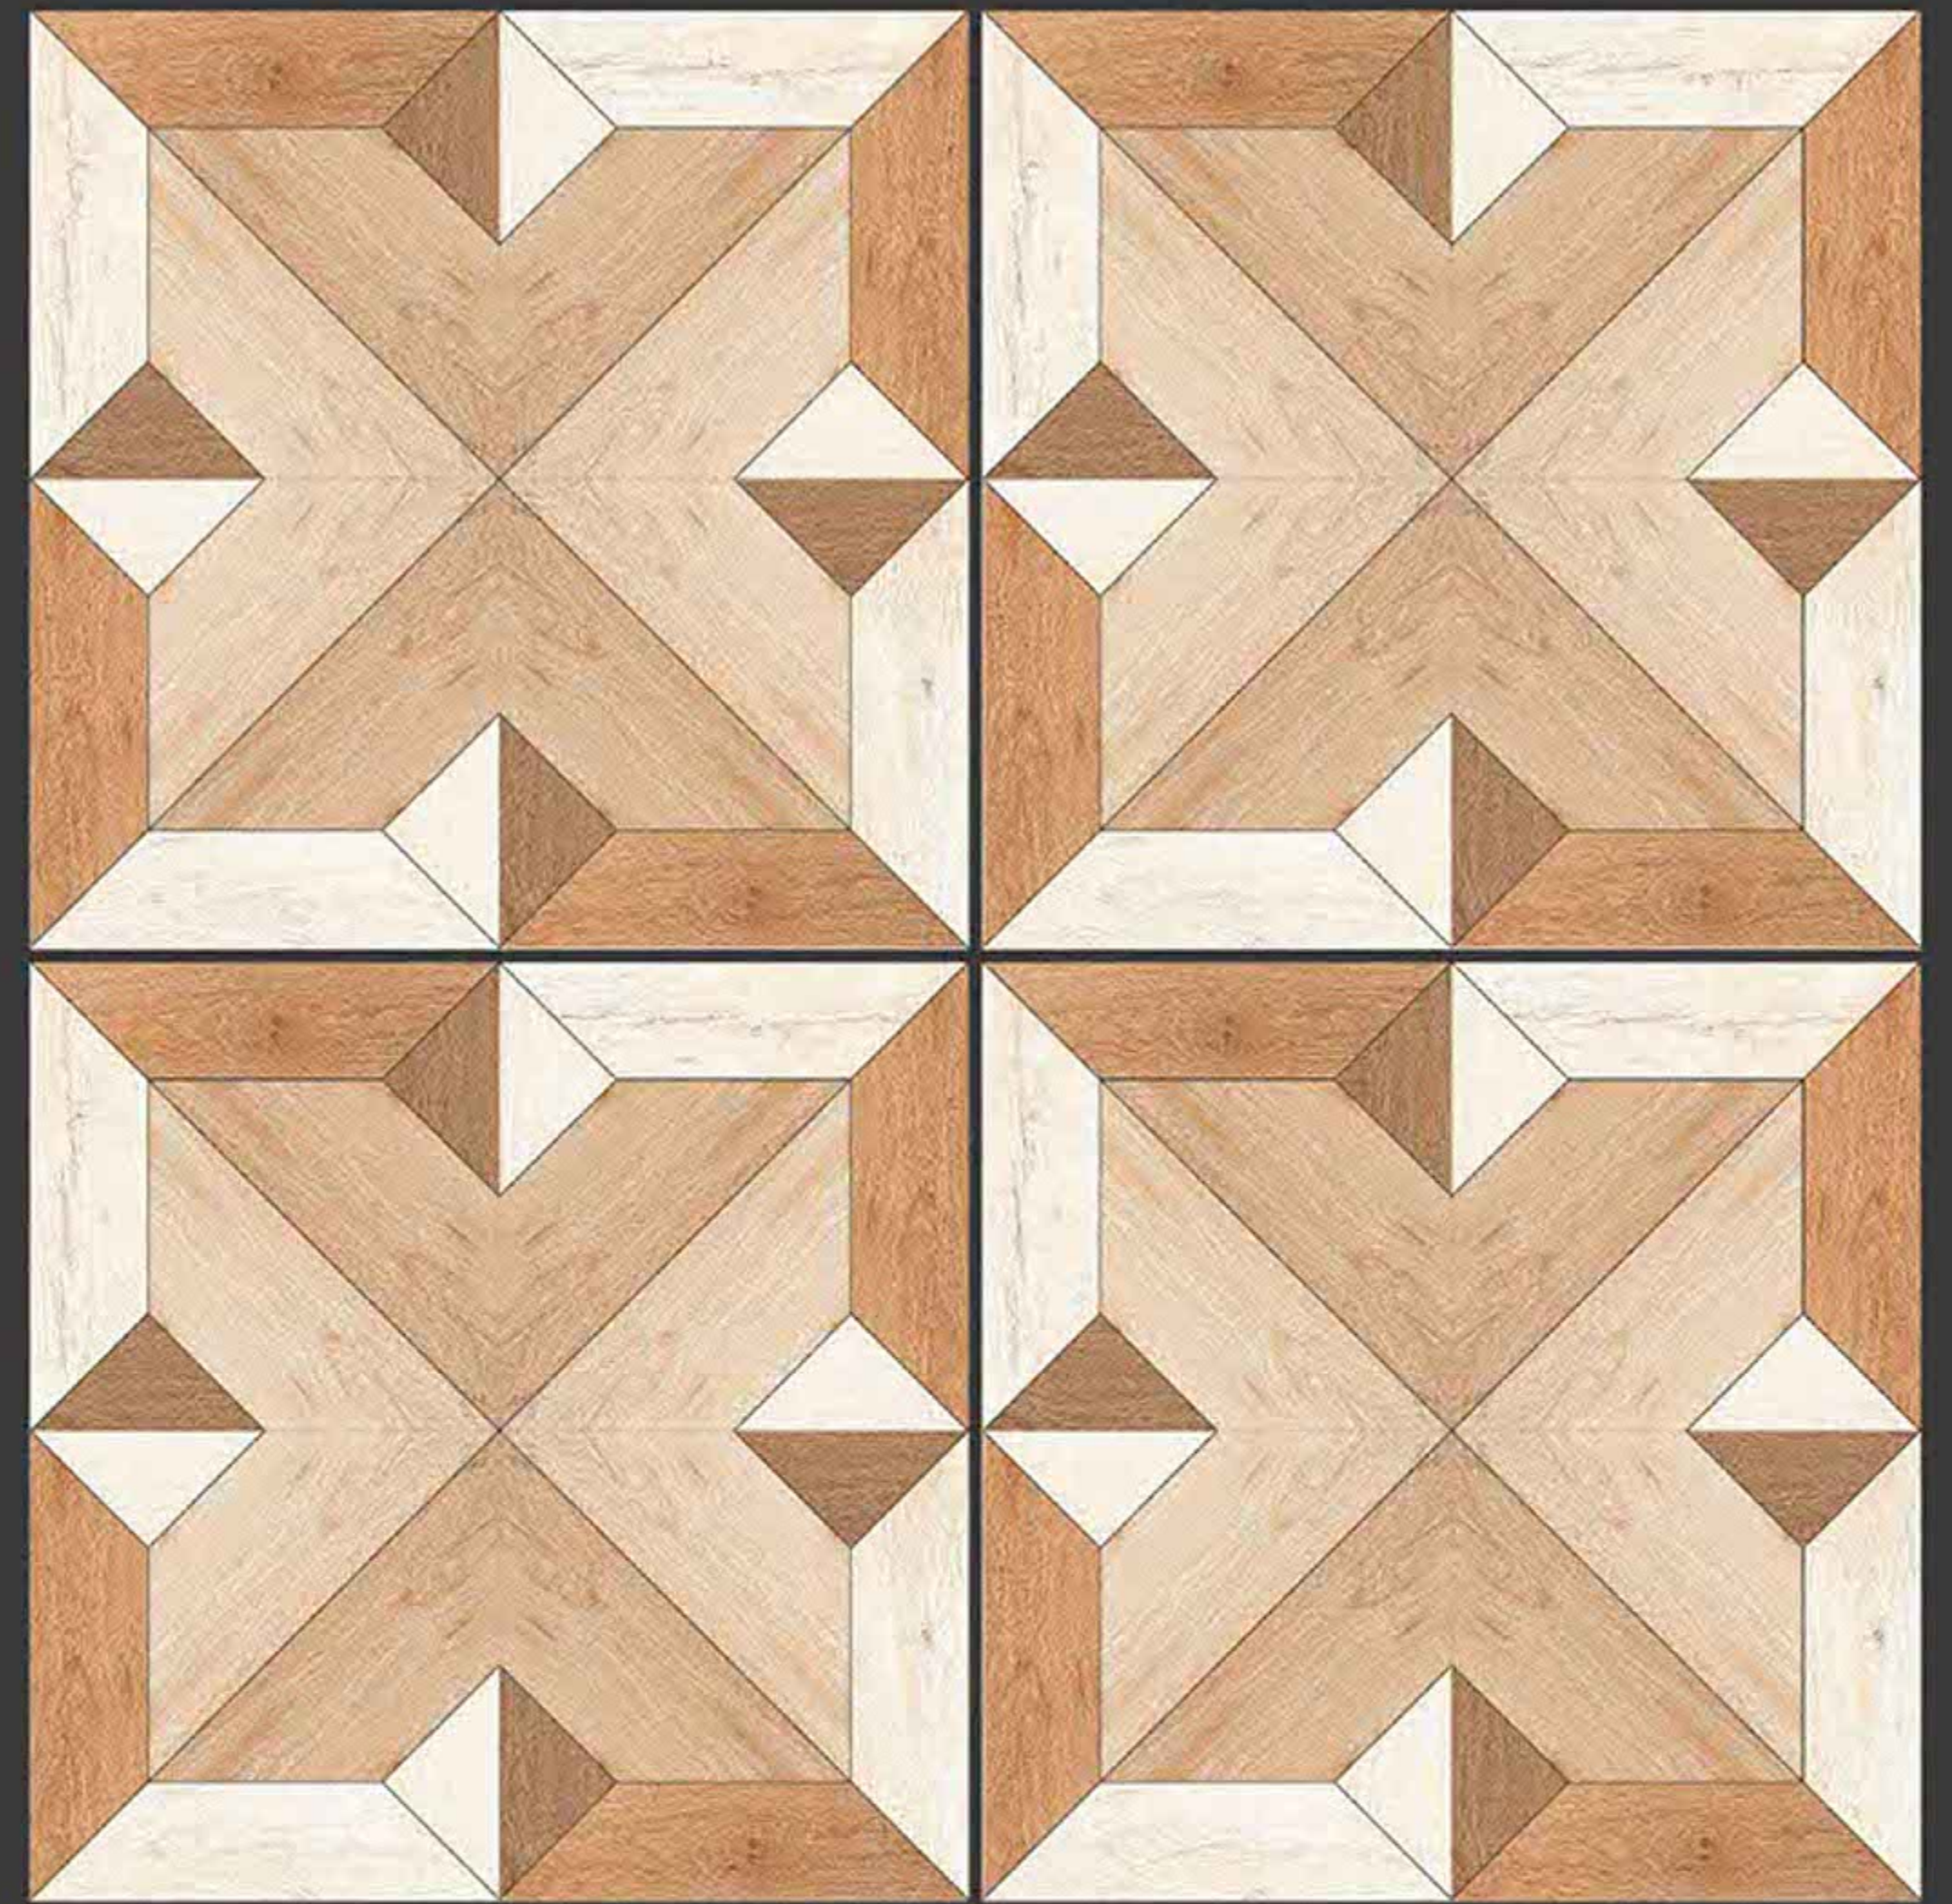

**SEMI VITRIFIED
TILES 600X600MM**

- Floor Tiles
- Multiple Application
- Eco Friendly
- Zero Maintenance