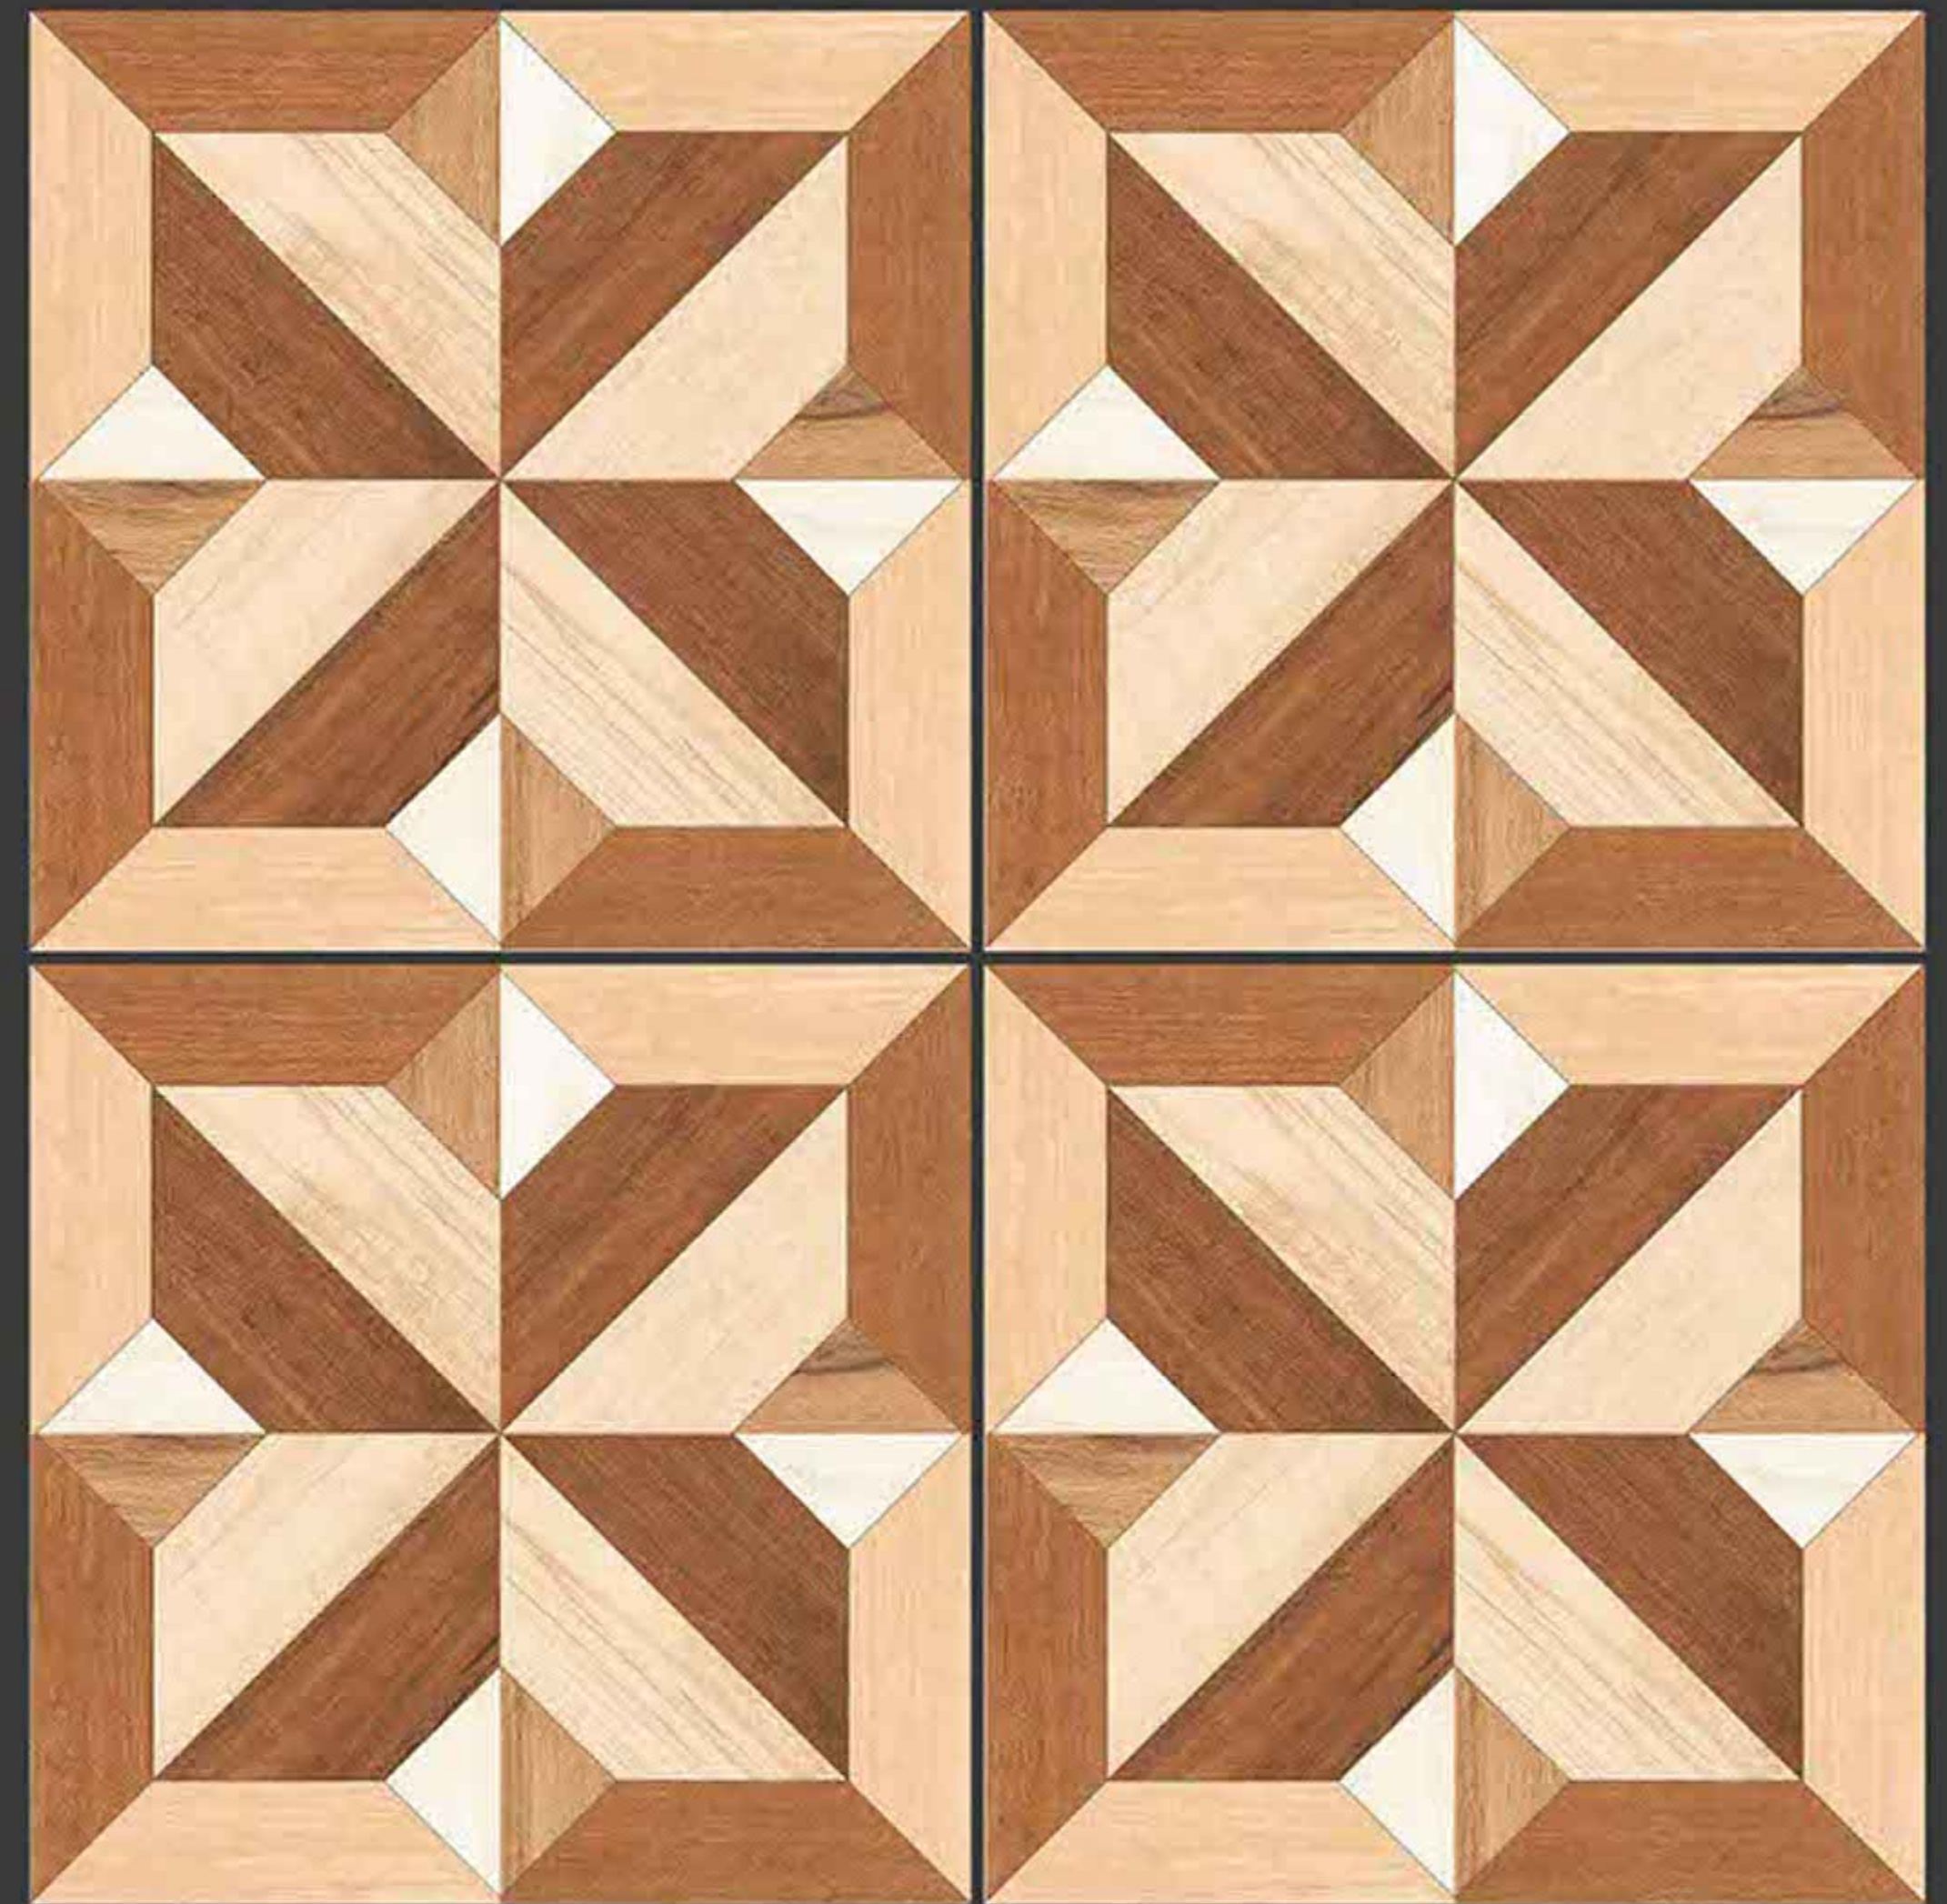

**SEMI VITRIFIED
TILES 600X600MM**

- Floor Tiles
- Multiple Application
- Eco Friendly
- Zero Maintenance