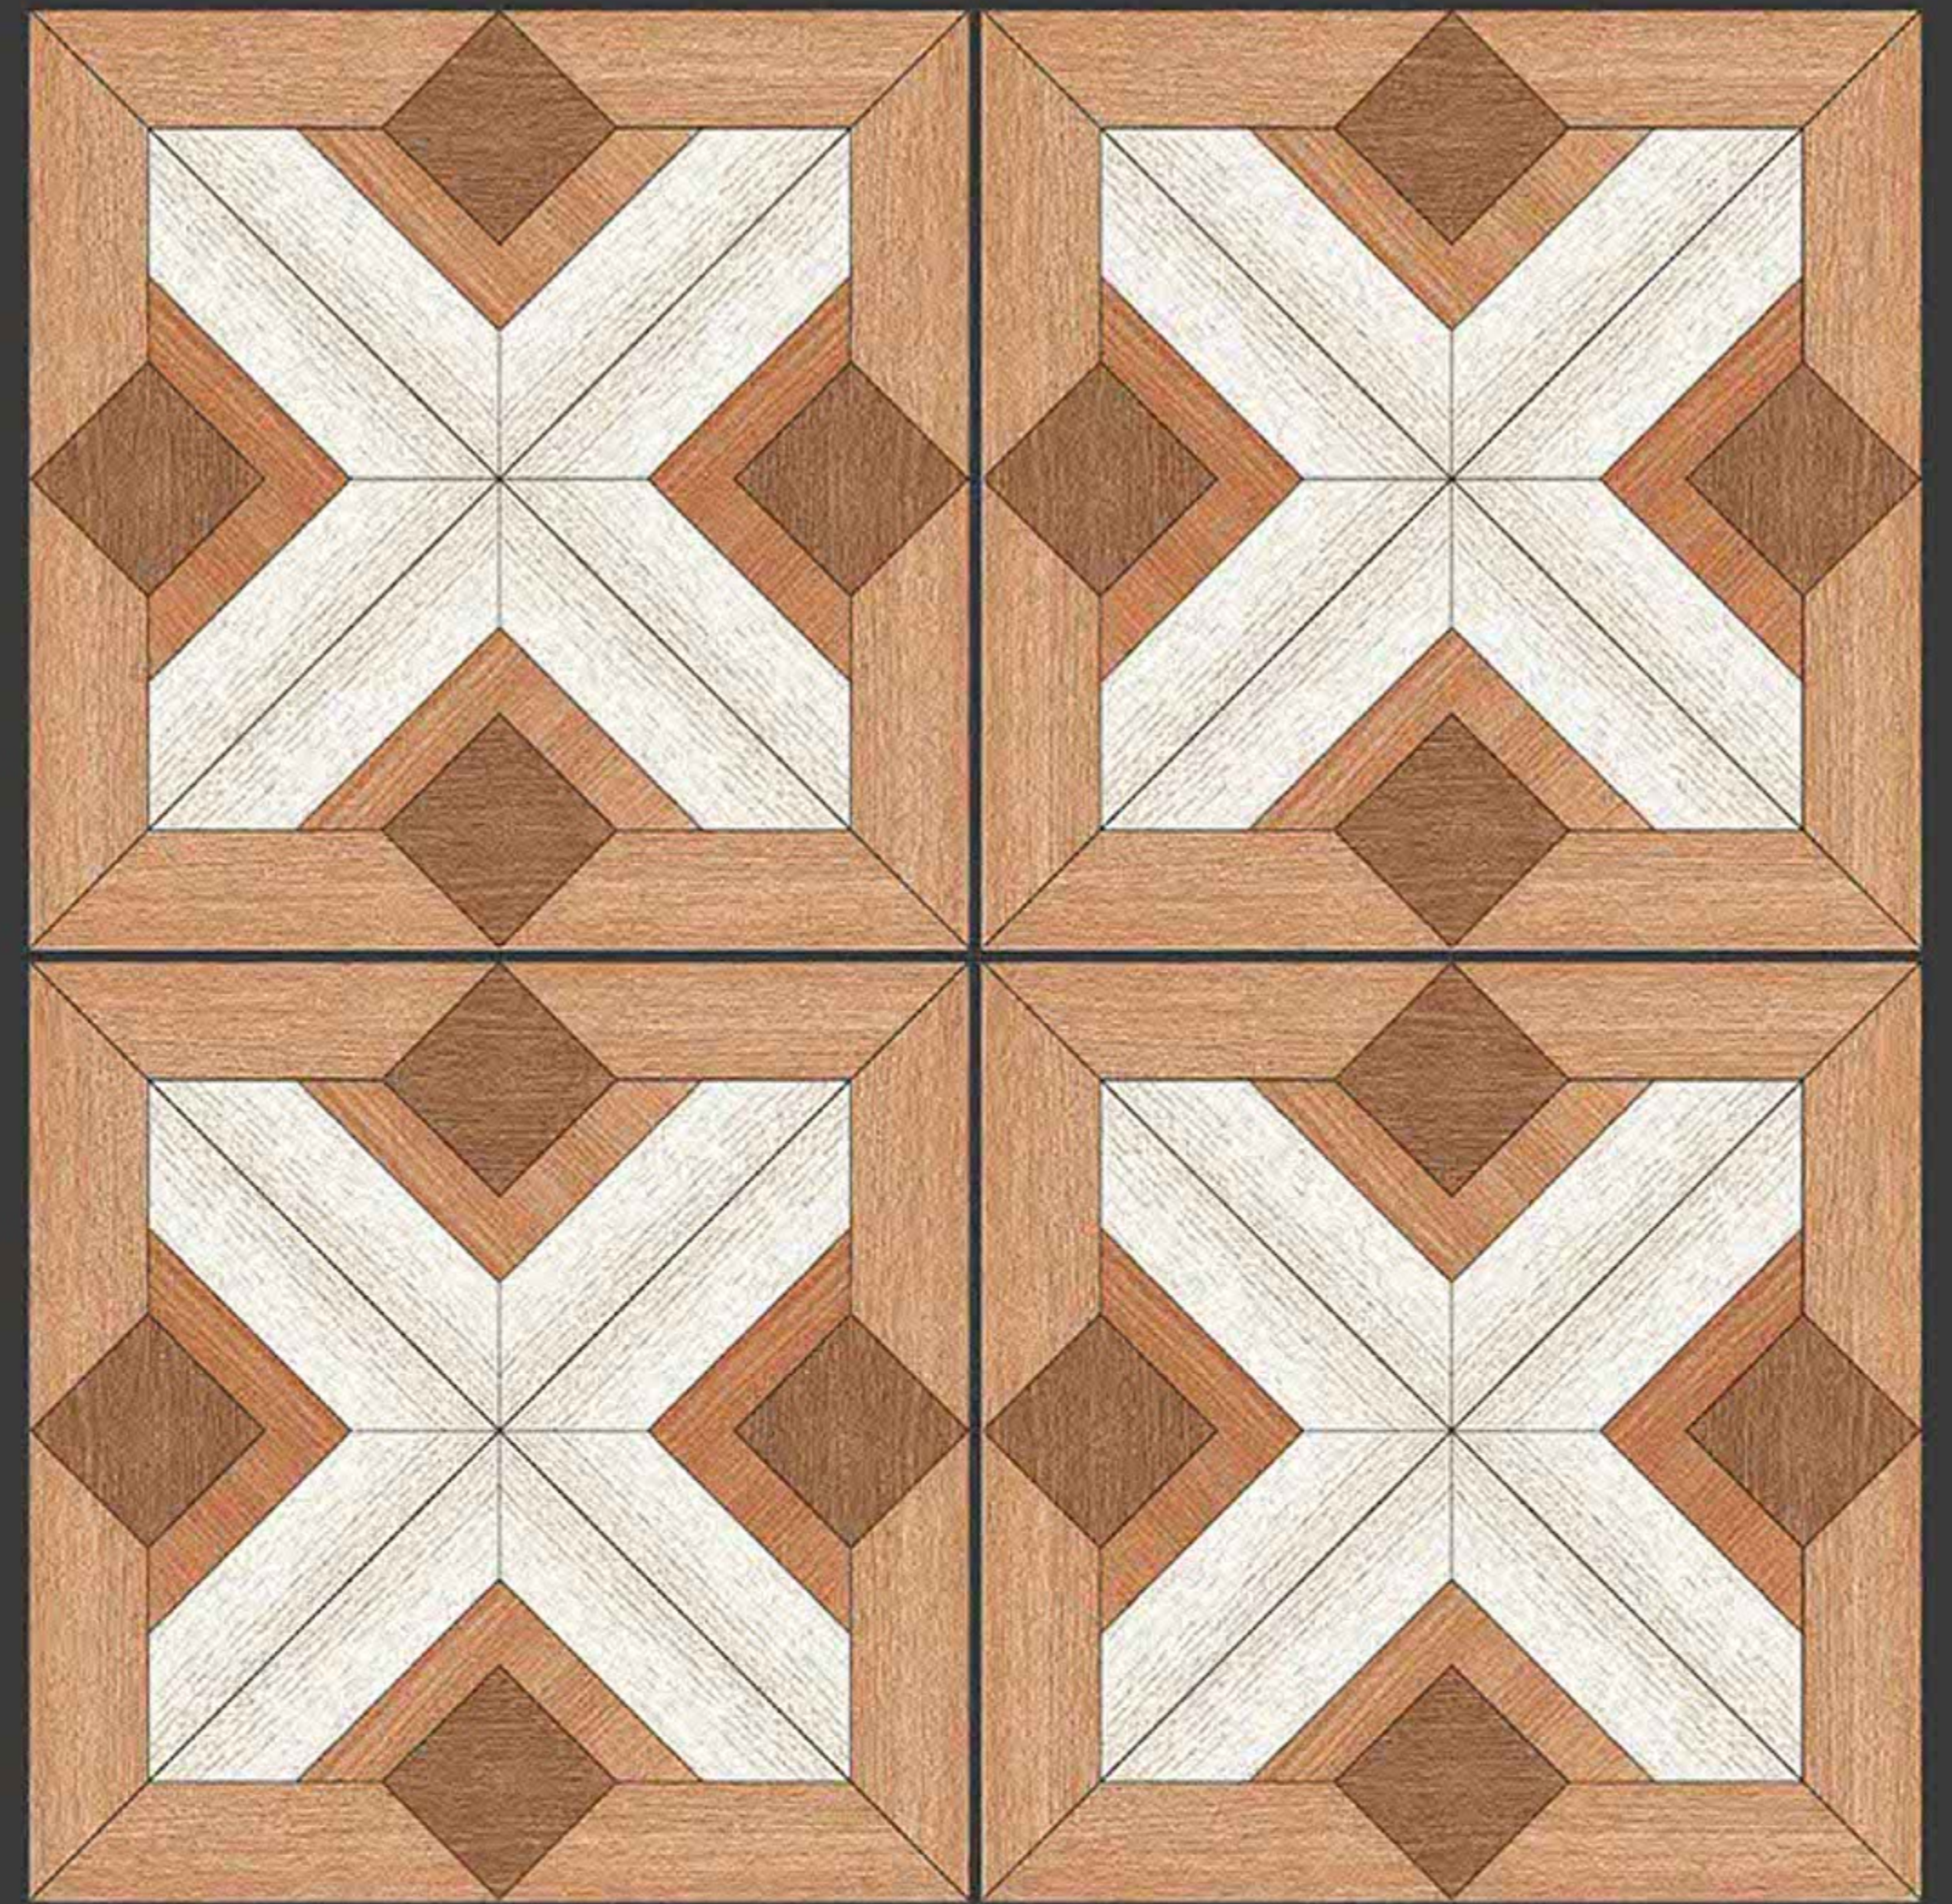

**SEMI VITRIFIED
TILES 600X600MM**

- Floor Tiles
- Multiple Application
- Eco Friendly
- Zero Maintenance