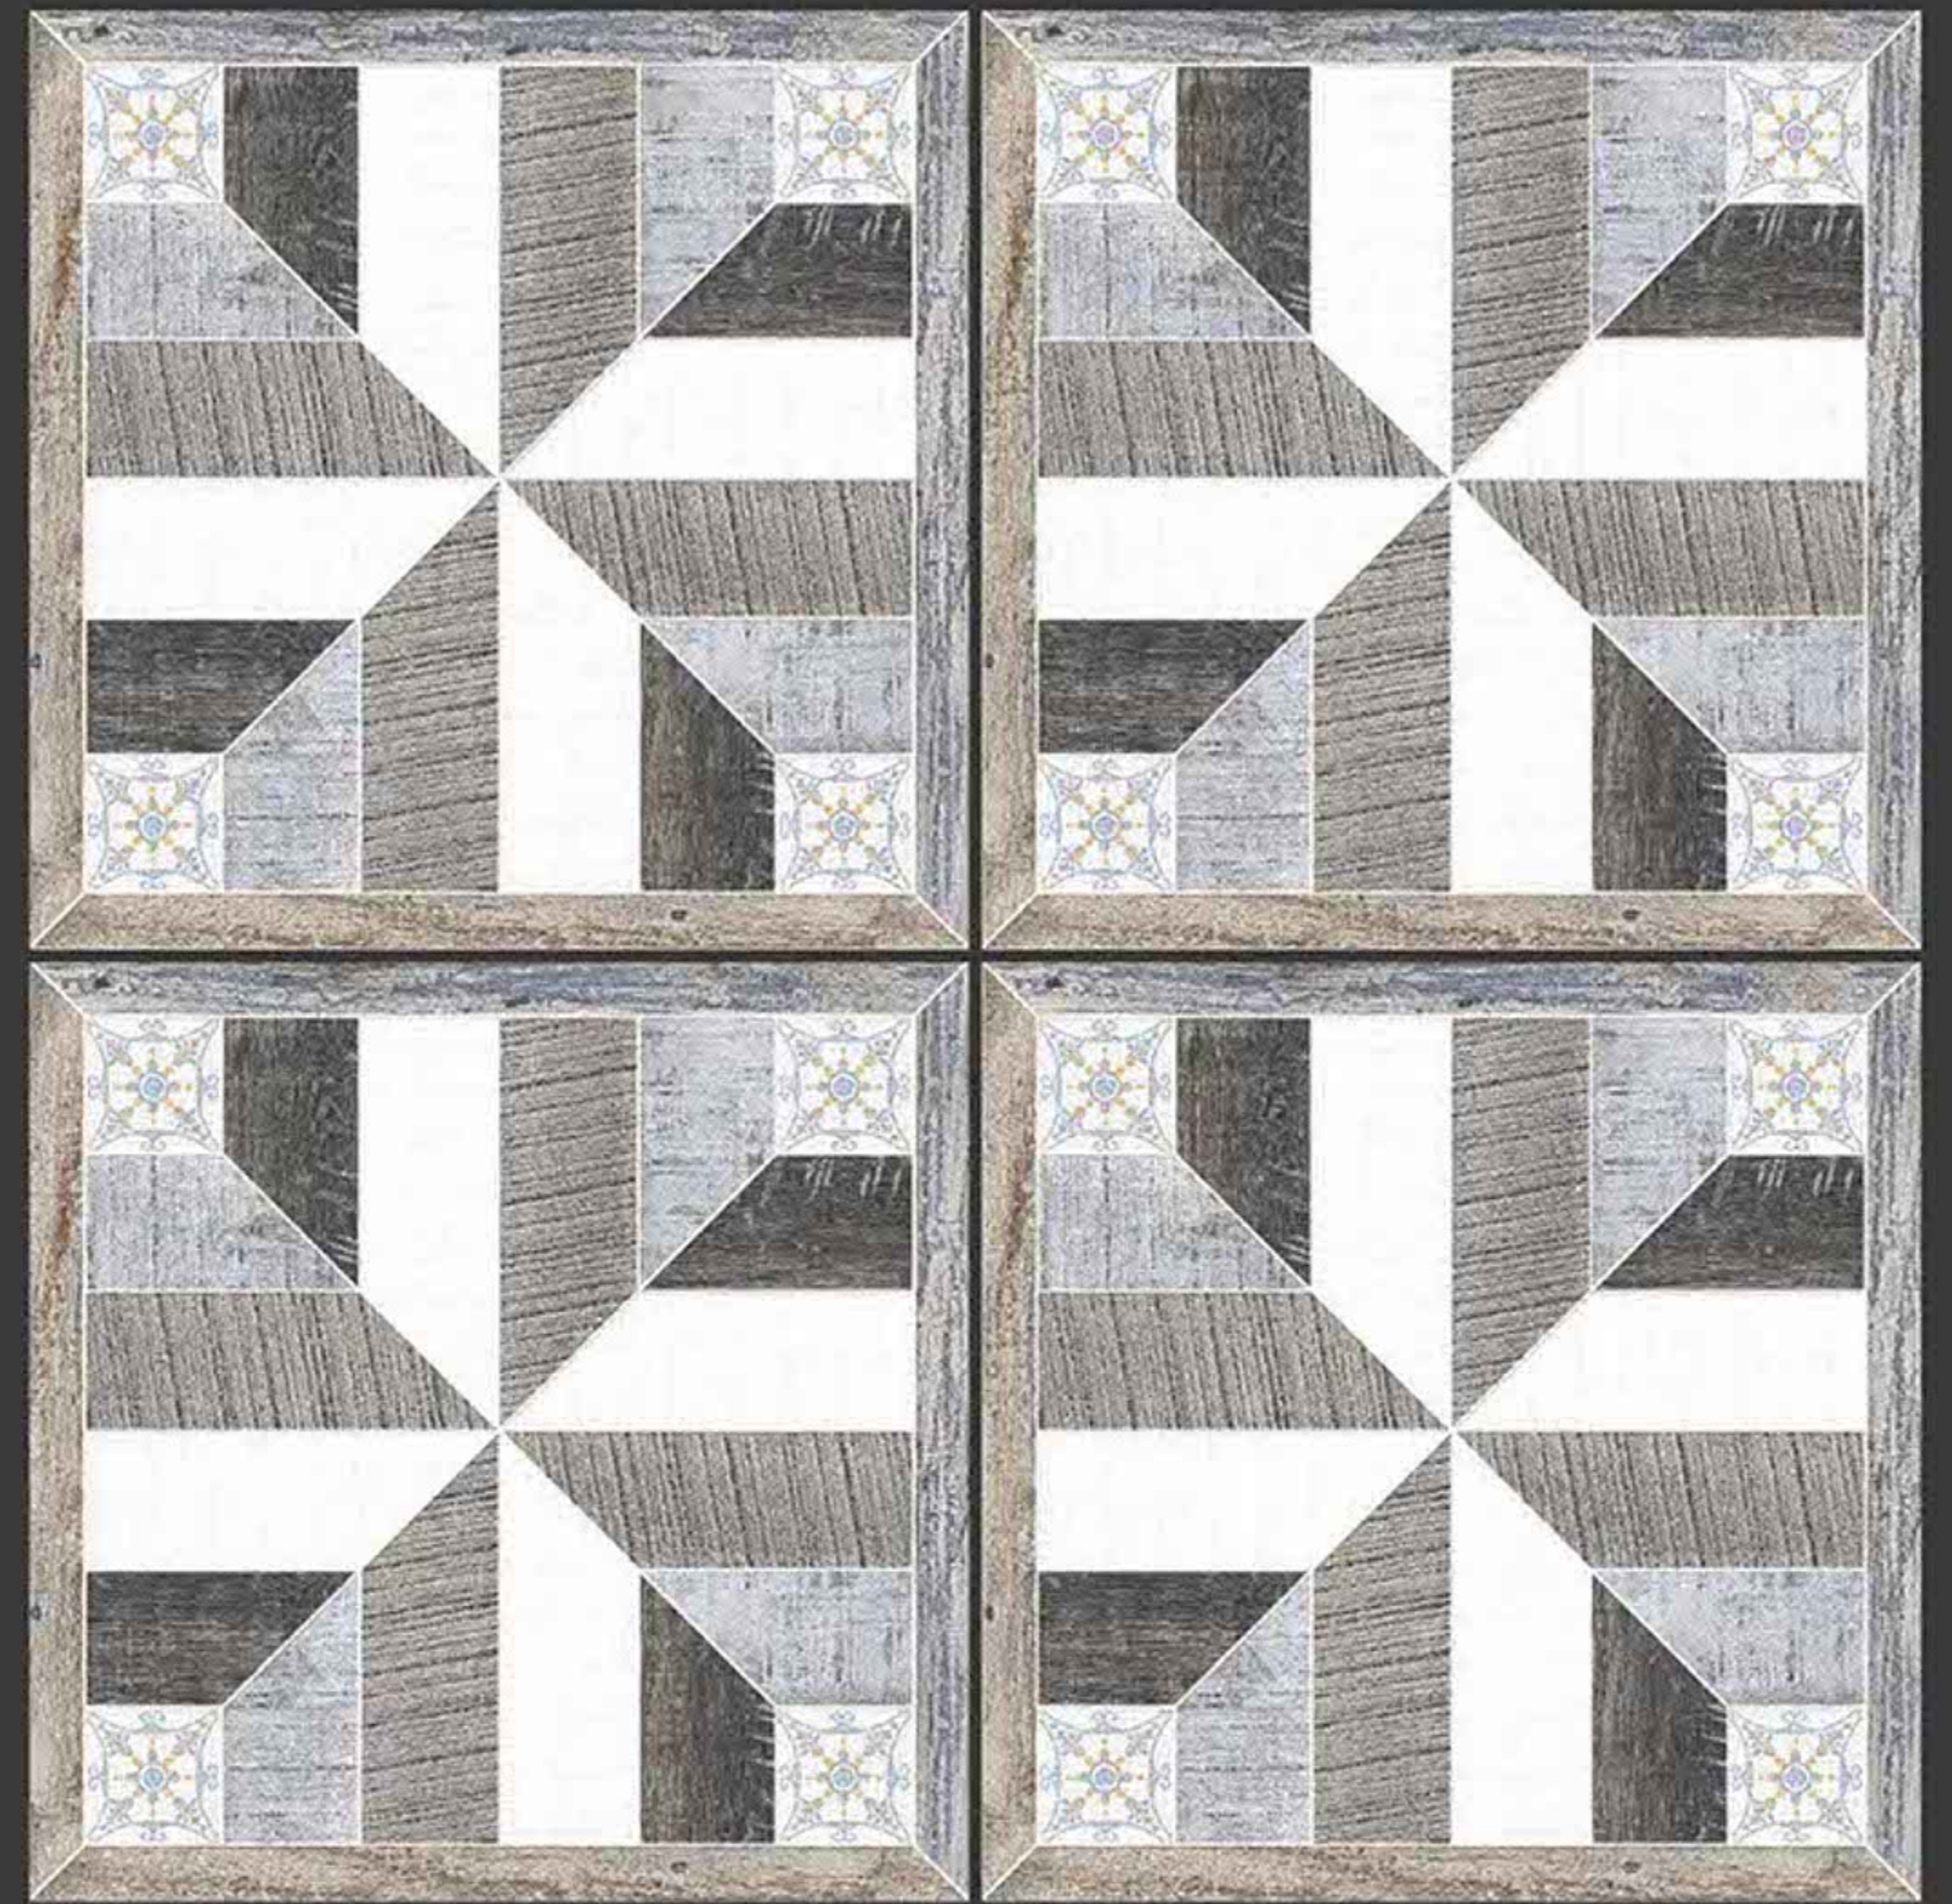

**SEMI VITRIFIED
TILES 600X600MM**