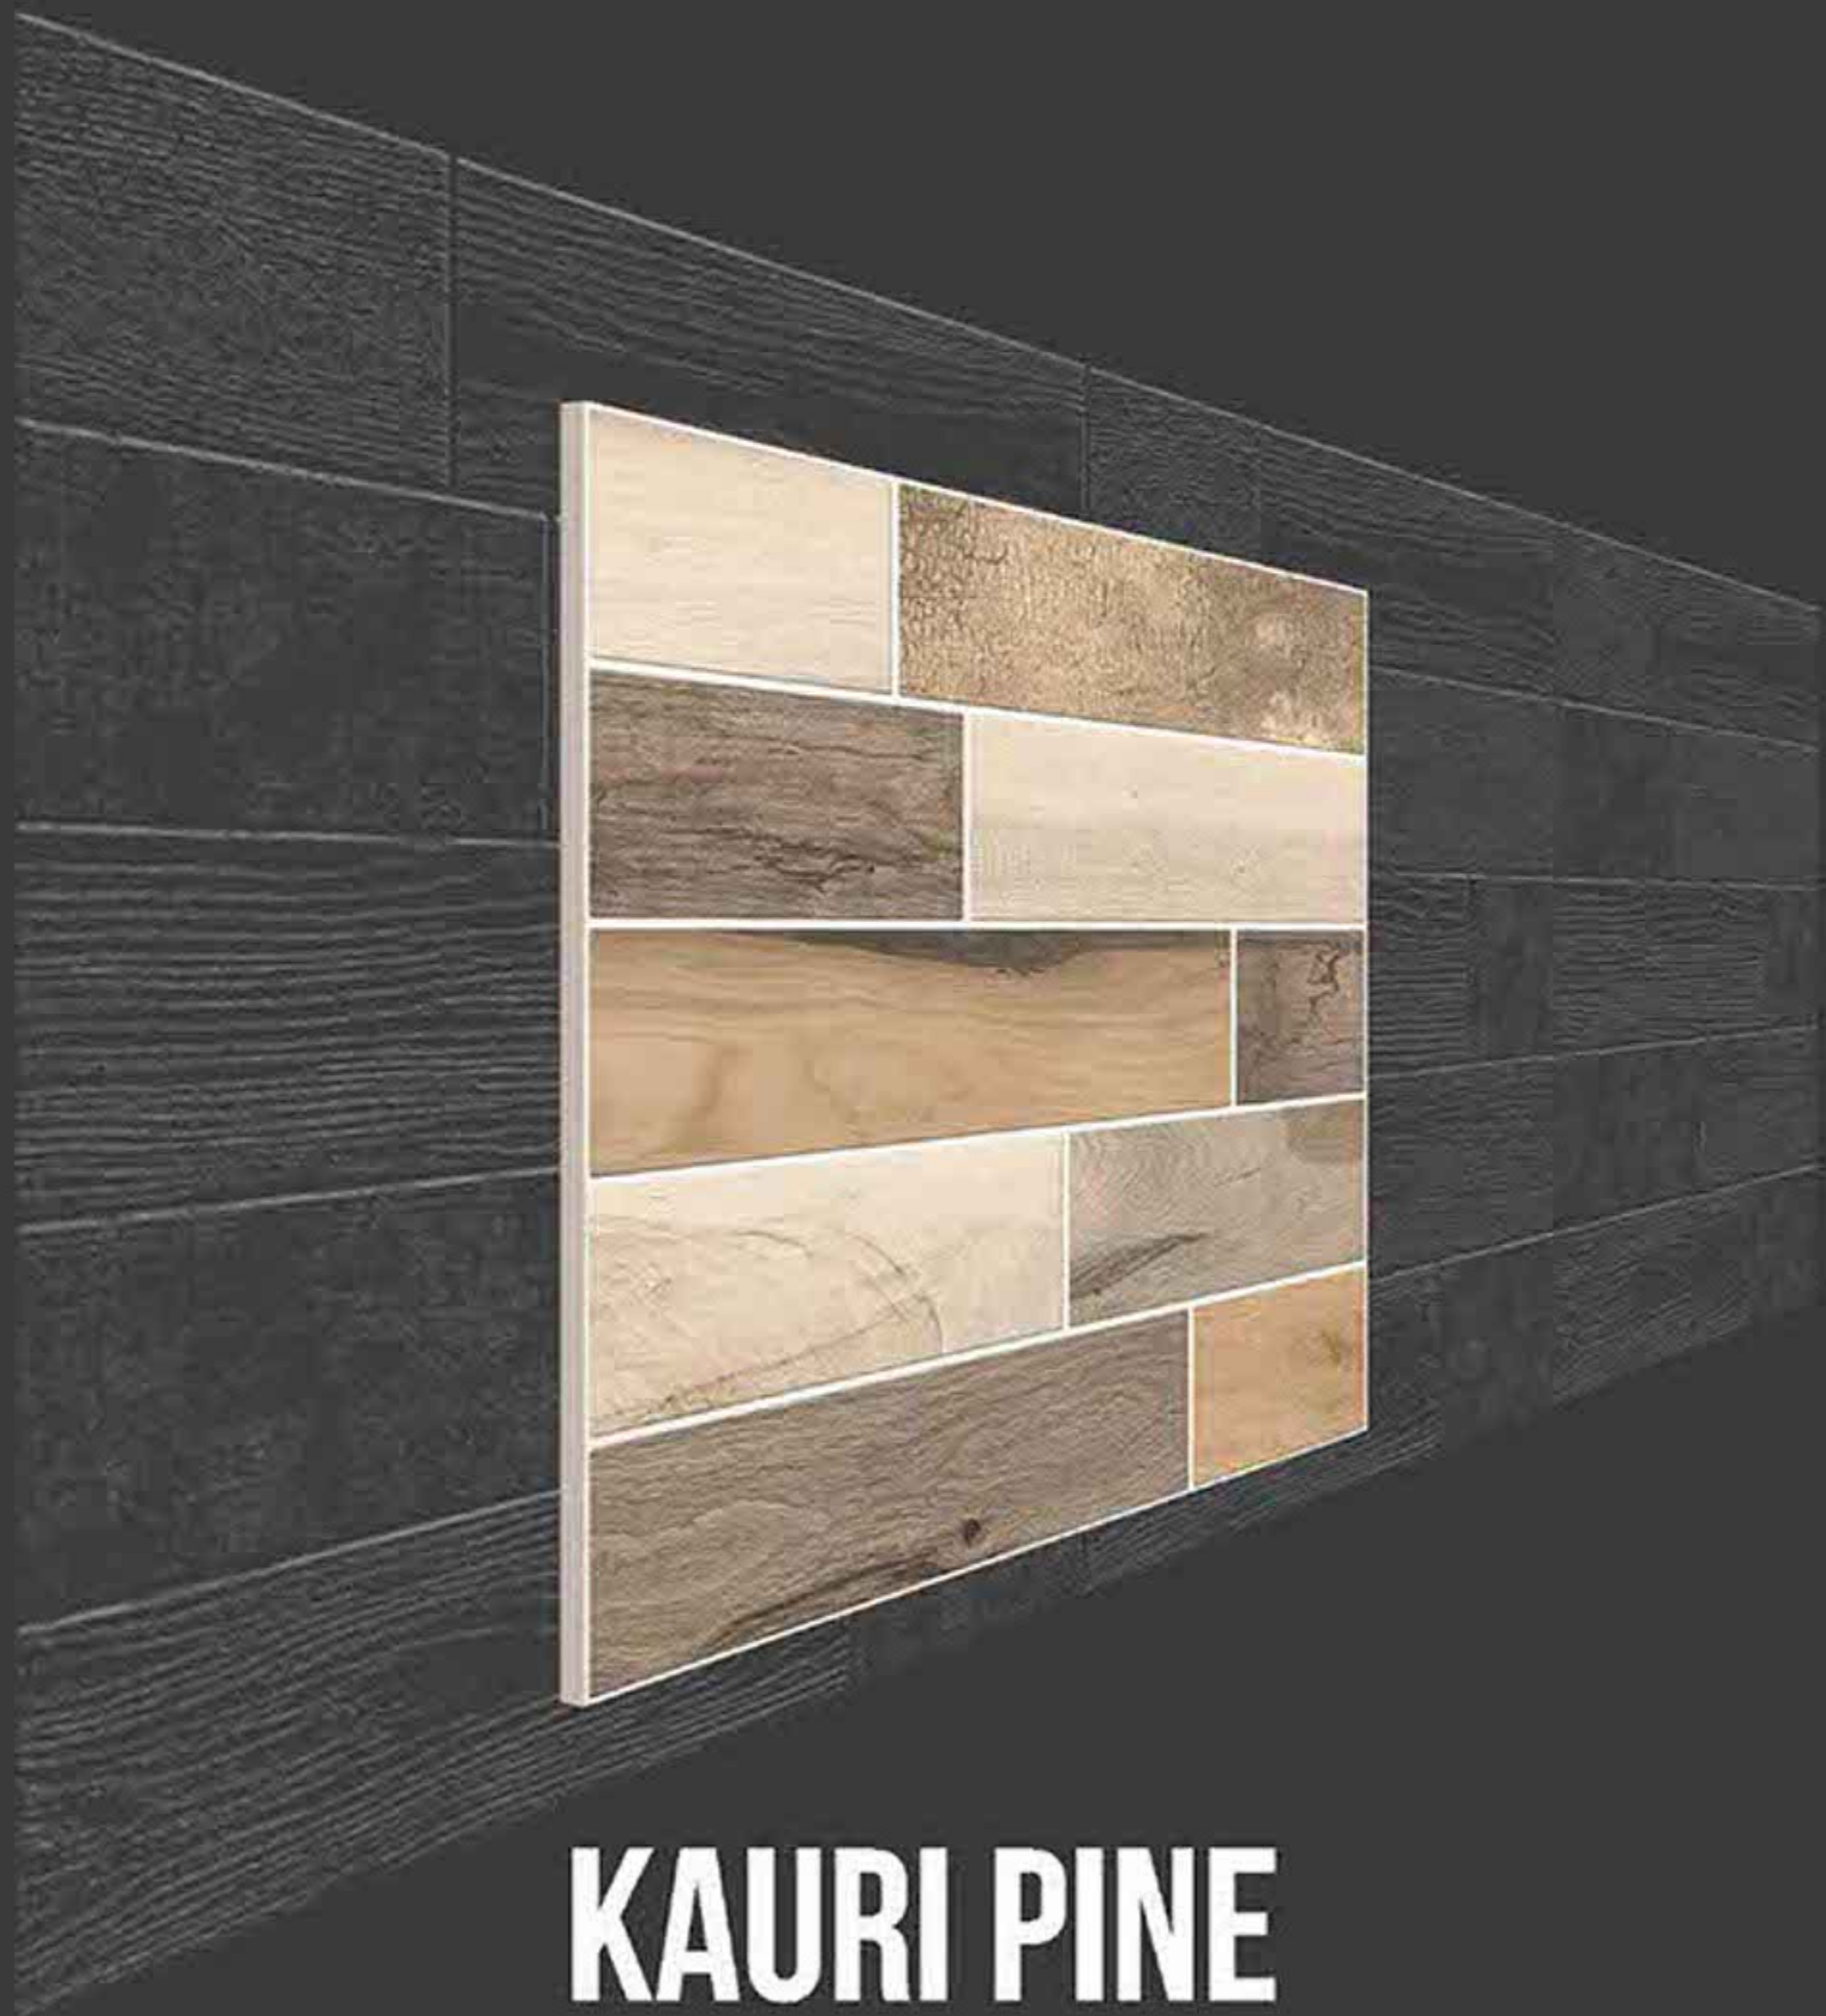

KAURI PINE

RUSTIC SERIES