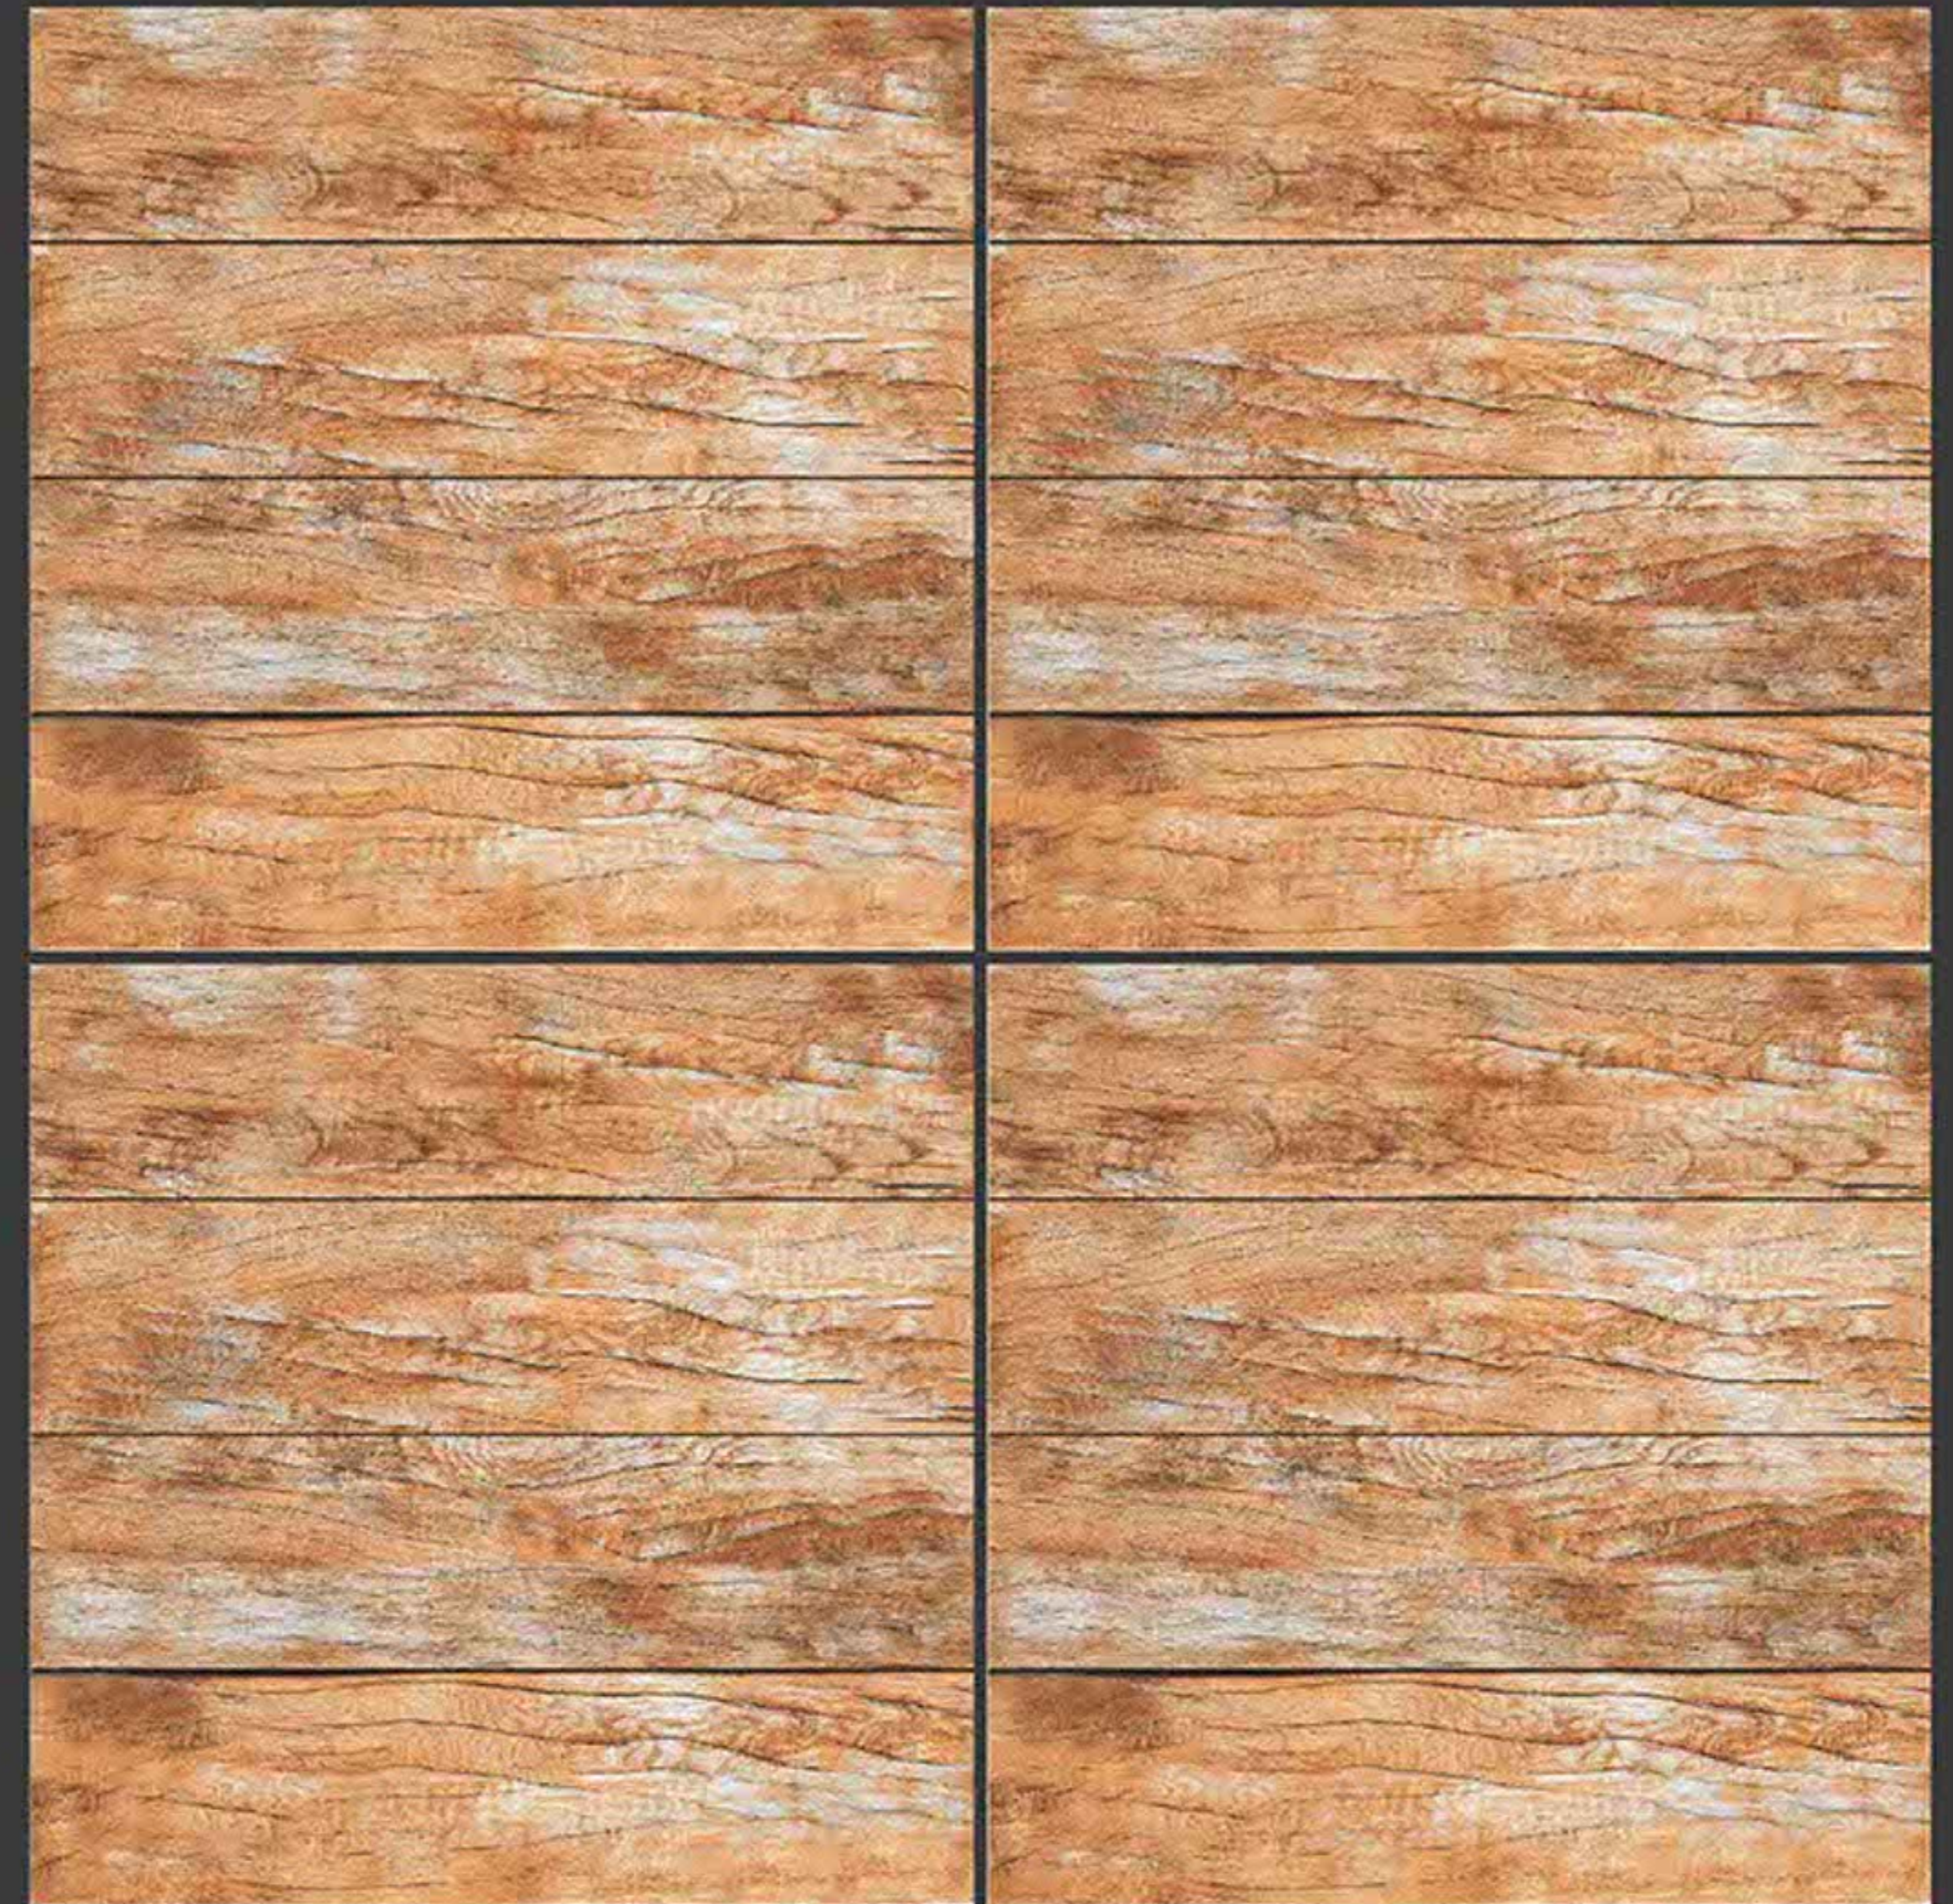

MARMI BRAVO

RUSTIC SERIES

**SEMI VITRIFIED
TILES 600X600MM**