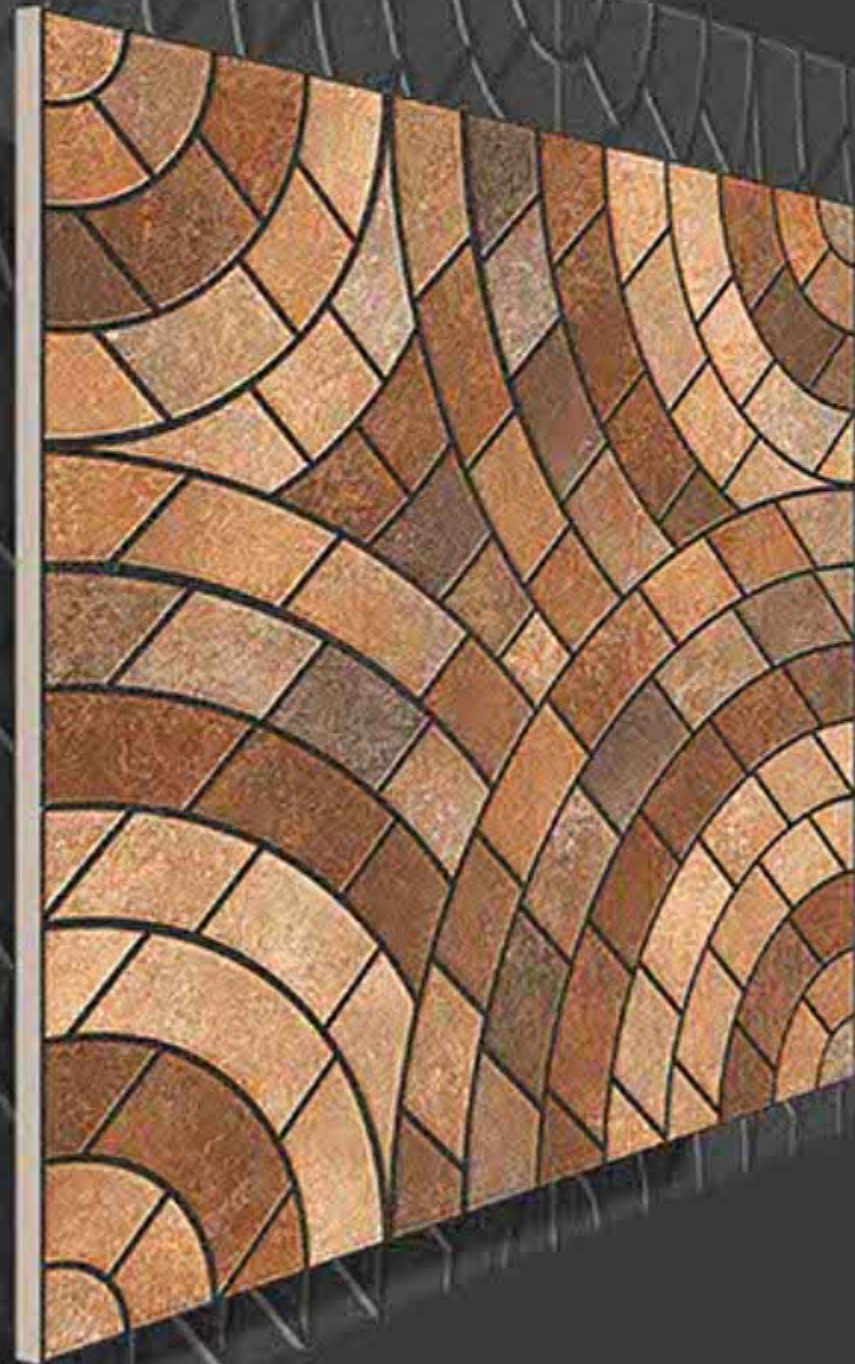

RUSTIC SERIES

LIGHT BROWN