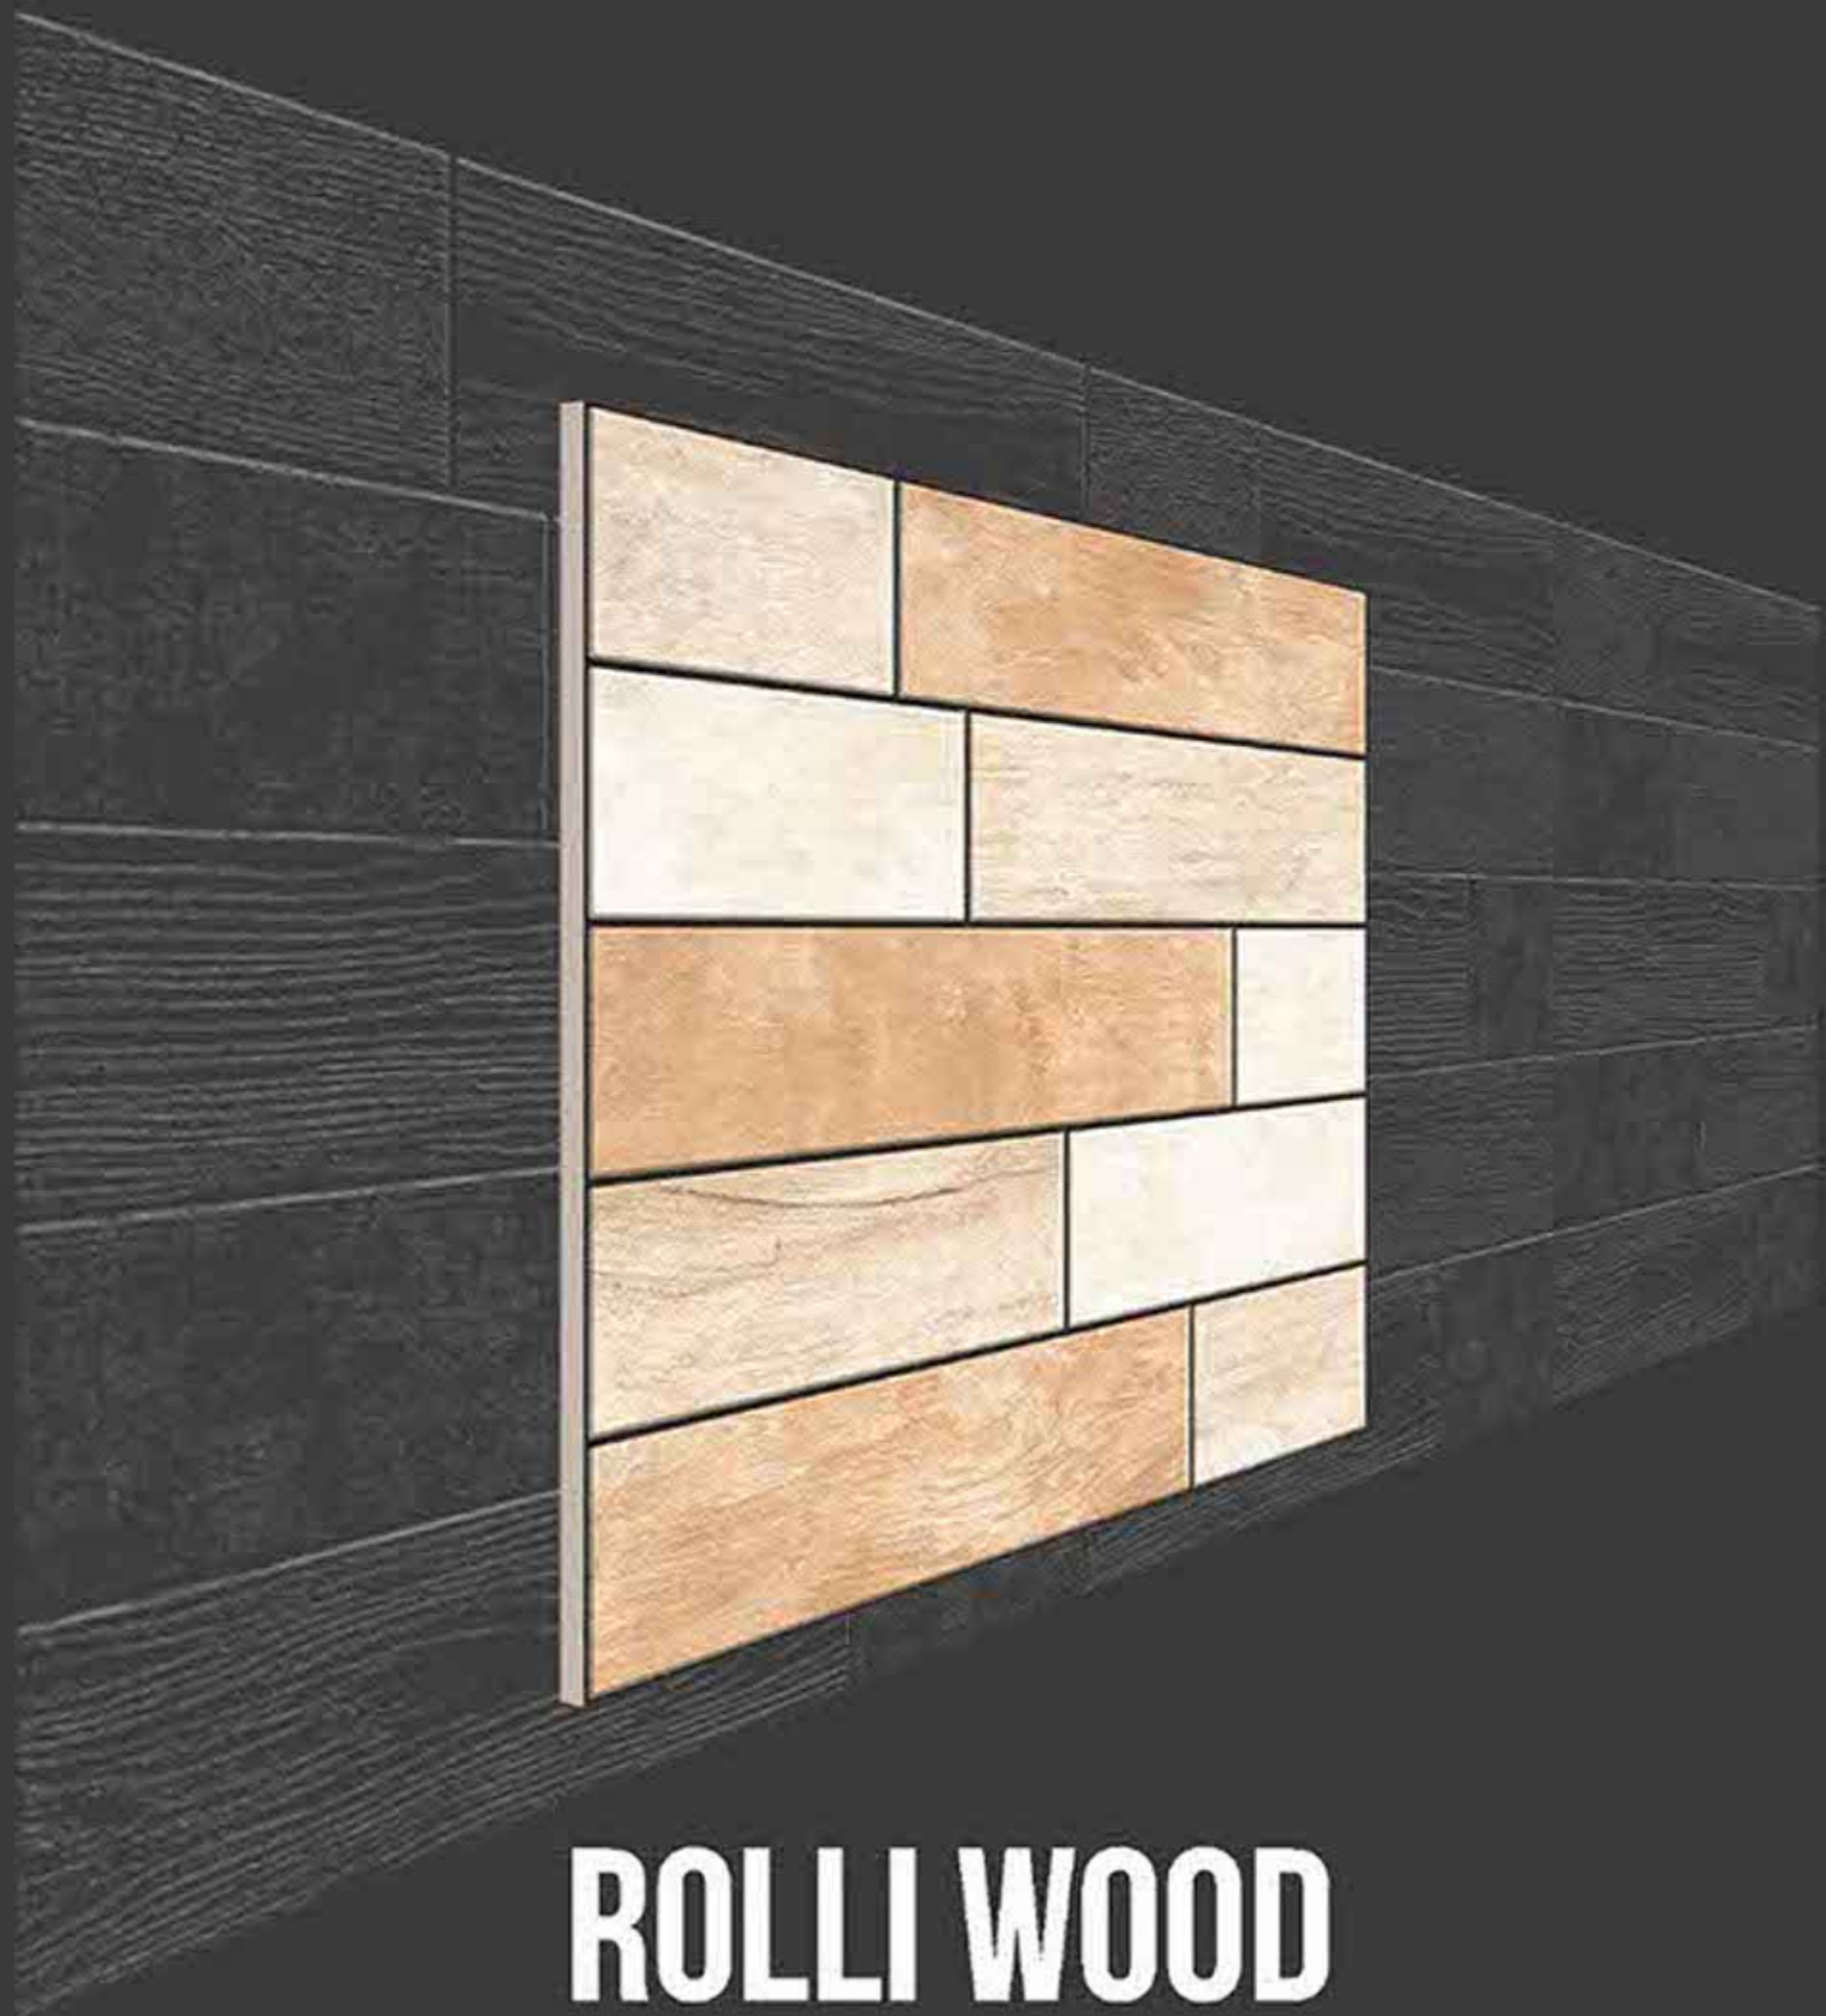

RUSTIC SERIES

REALWOOD PINE

**SEMI VITRIFIED
TILES 600X600MM**

-  Floor Tiles
-  Multiple Application
-  Eco Friendly
-  Zero Maintenance

ROLLI WOOD

RUSTIC SERIES

**SEMI VITRIFIED
TILES 600X600MM**

-  Floor Tiles
-  Multiple Application
-  Eco Friendly
-  Zero Maintenance