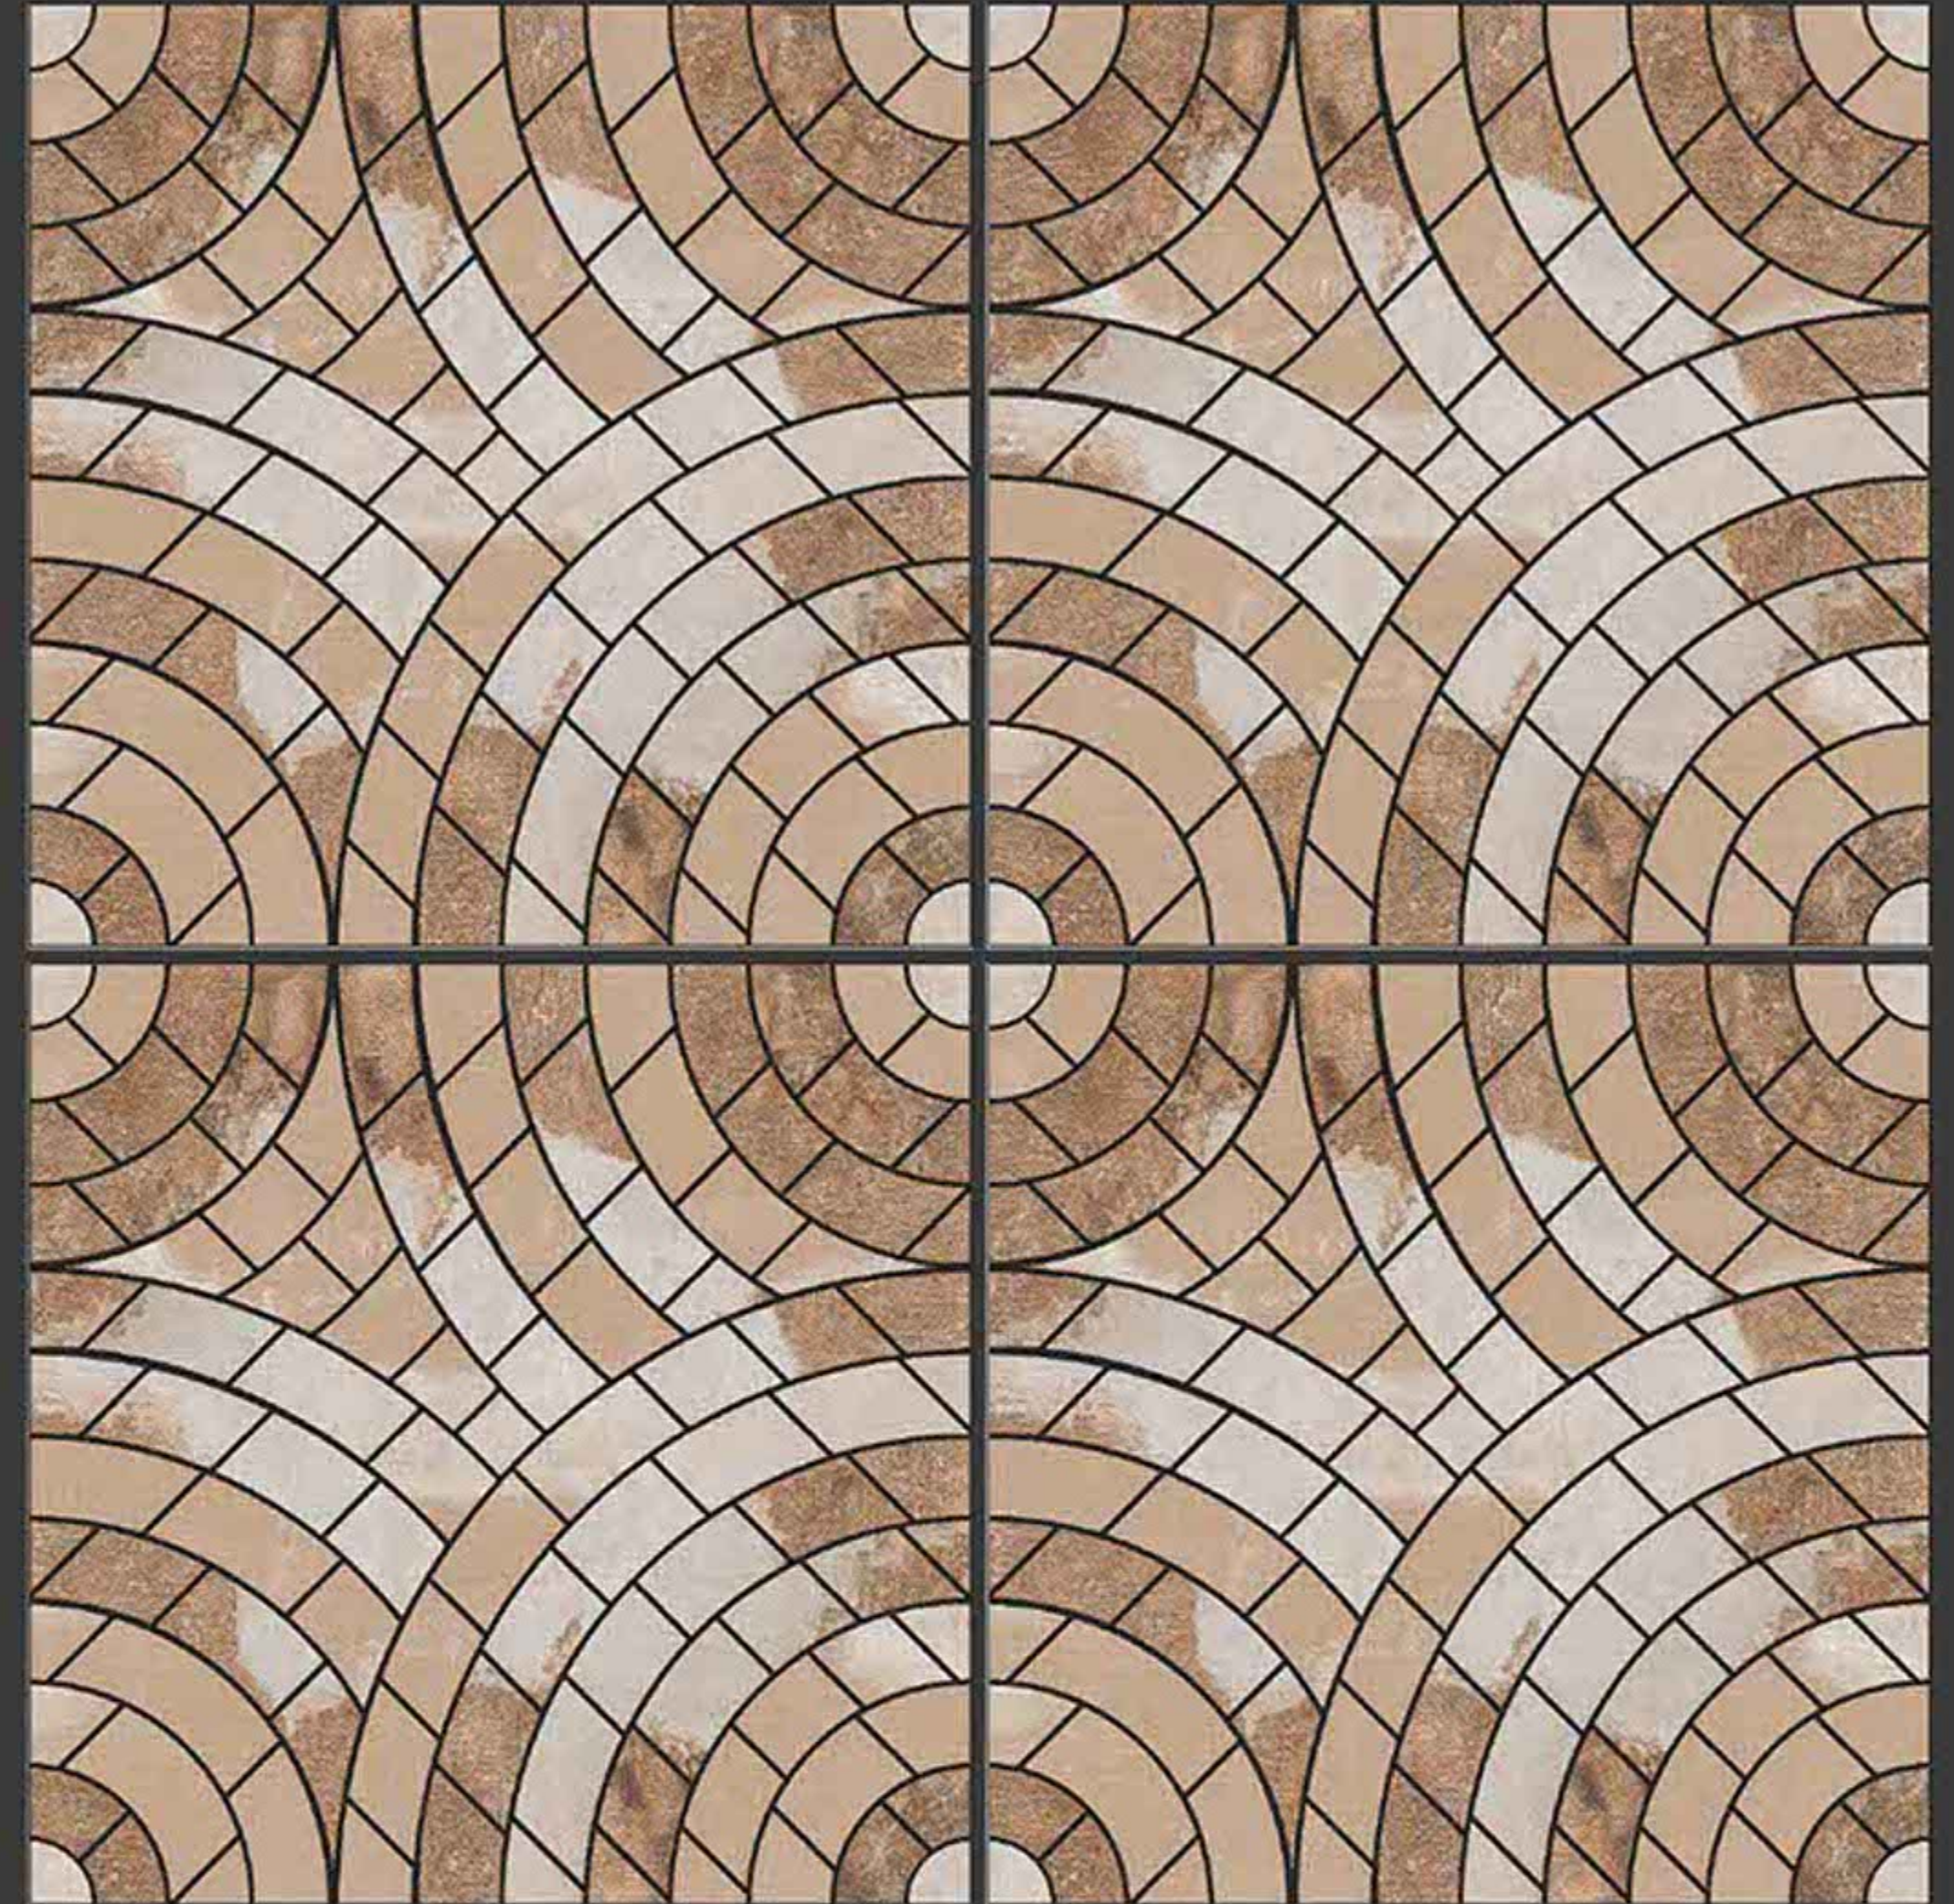

**SEMI VITRIFIED
TILES 600X600MM**

- Floor Tiles
- Multiple Application
- Eco Friendly
- Zero Maintenance