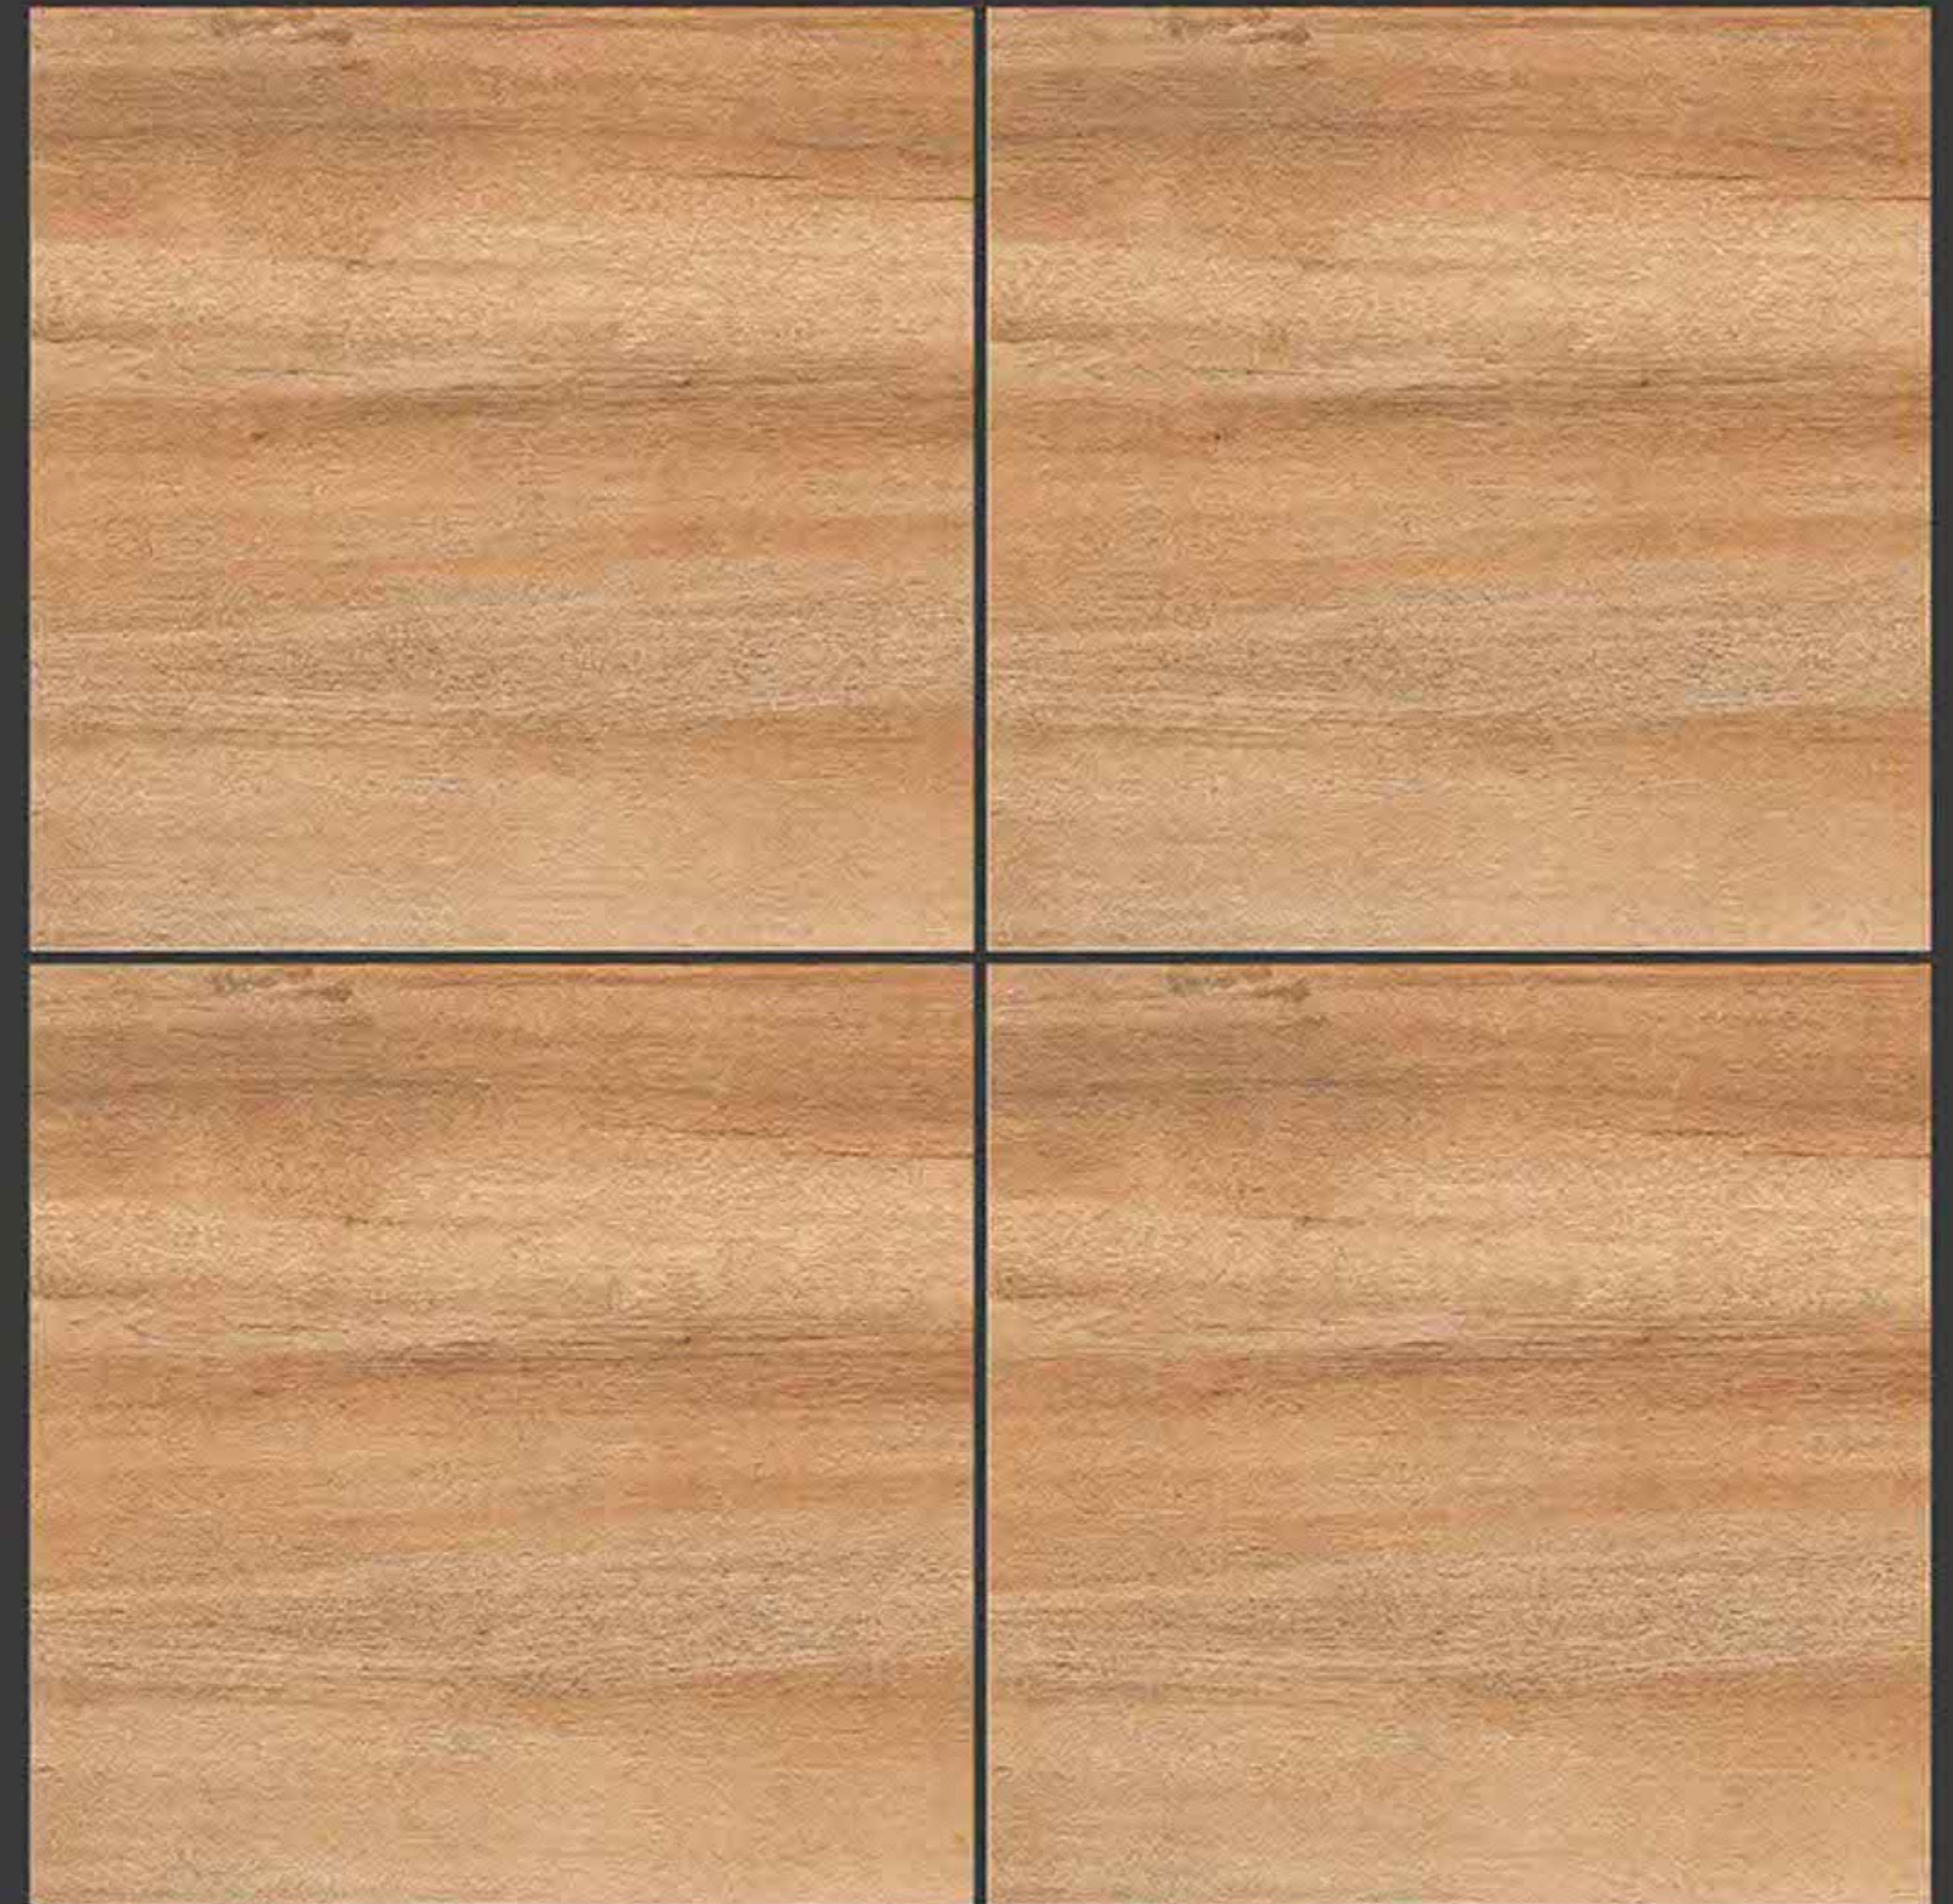

FORESTA WOOD

RUSTIC SERIES

**SEMI VITRIFIED
TILES 600X600MM**