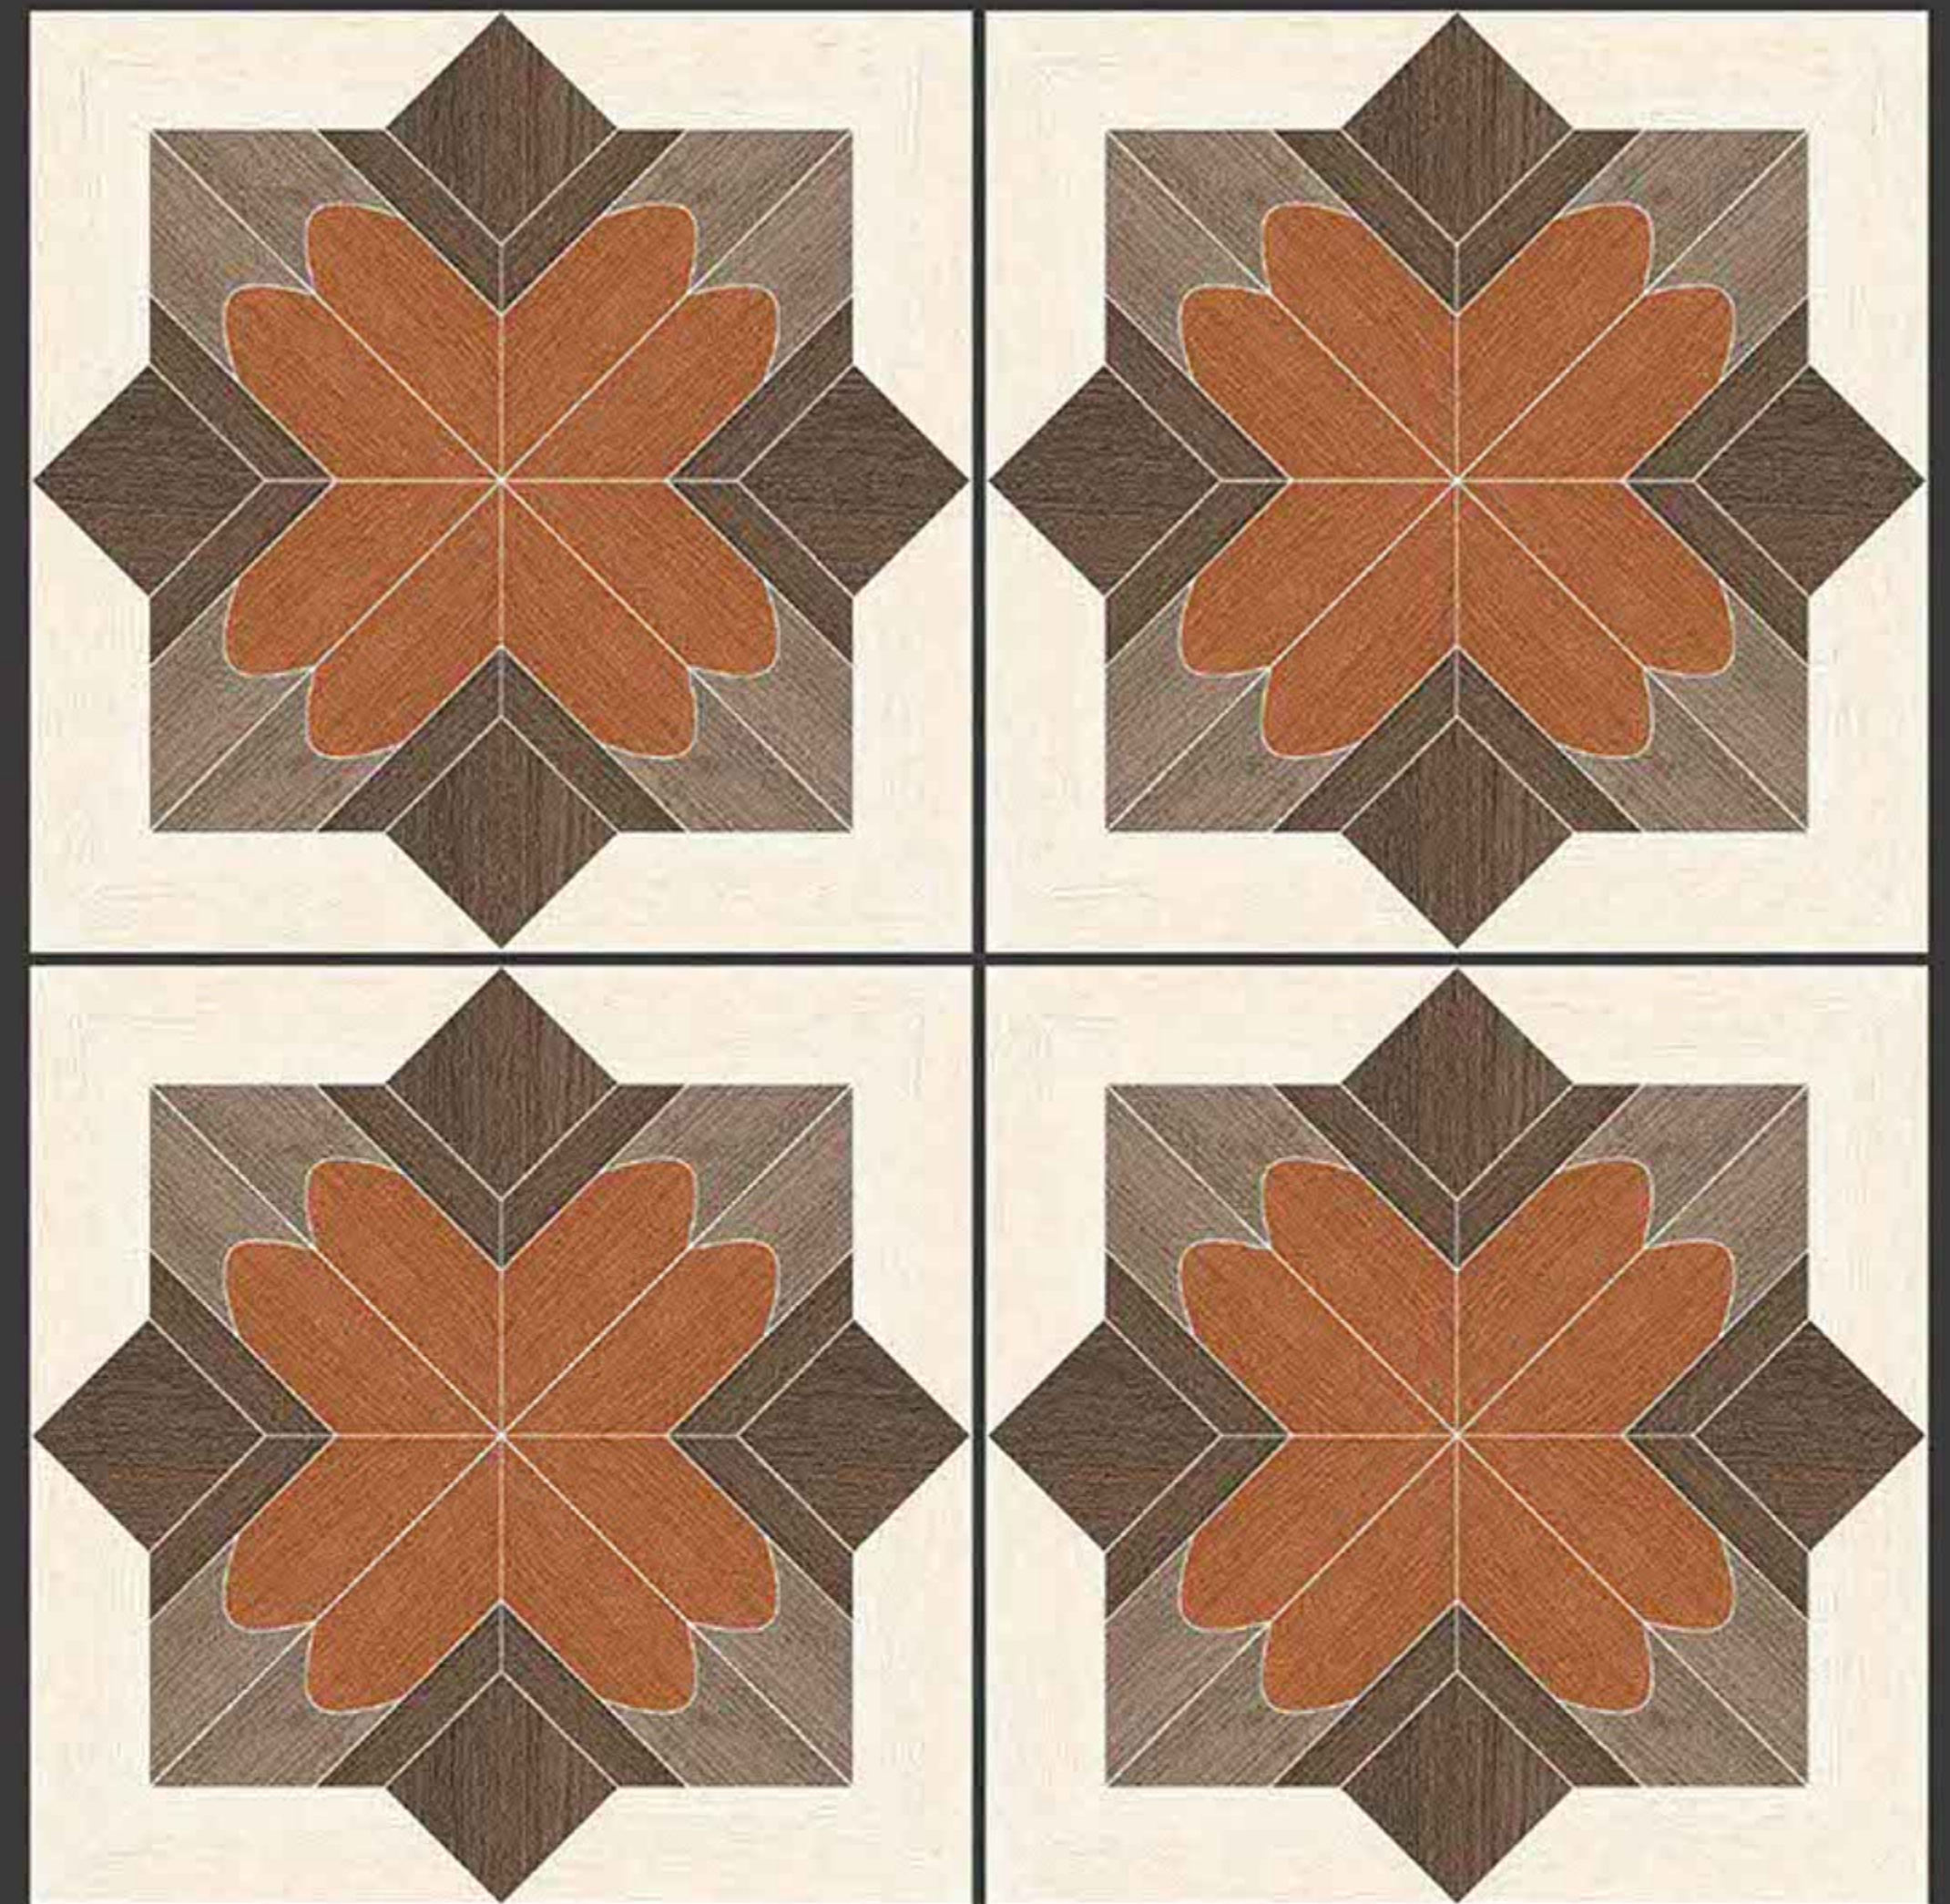

**SEMI VITRIFIED
TILES 600X600MM**