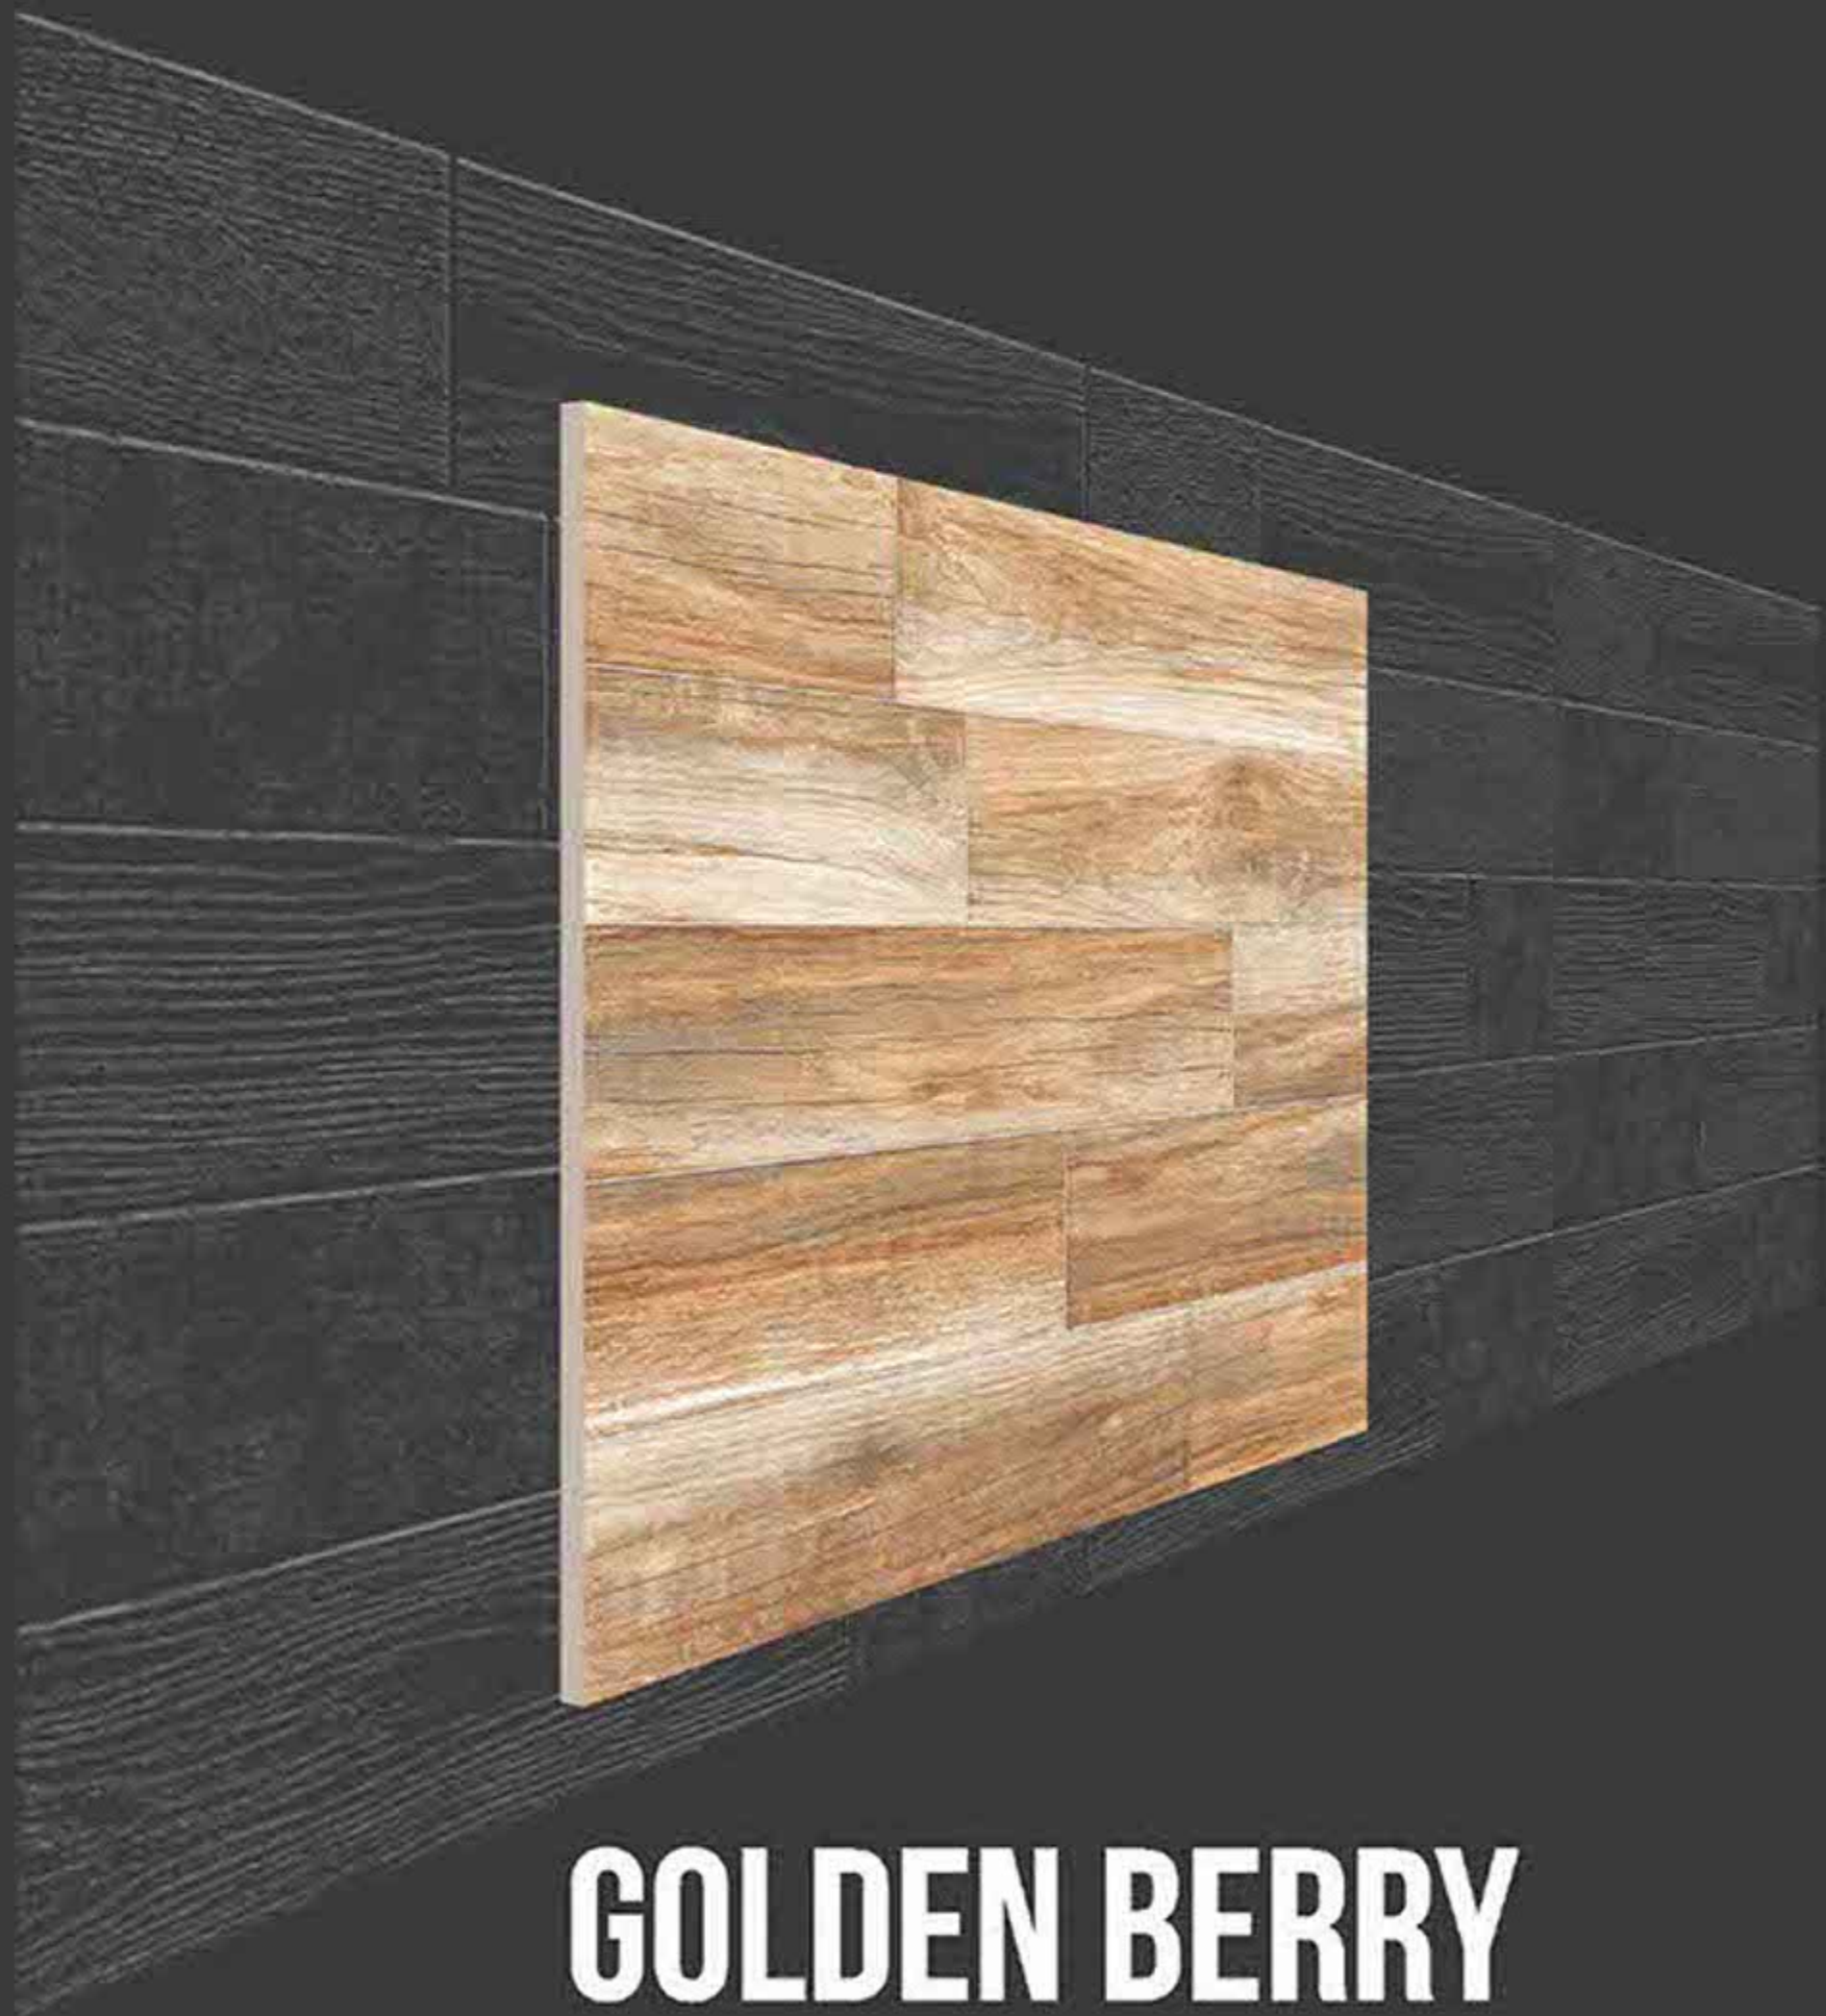

RUSTIC SERIES

GOLDEN BERRY