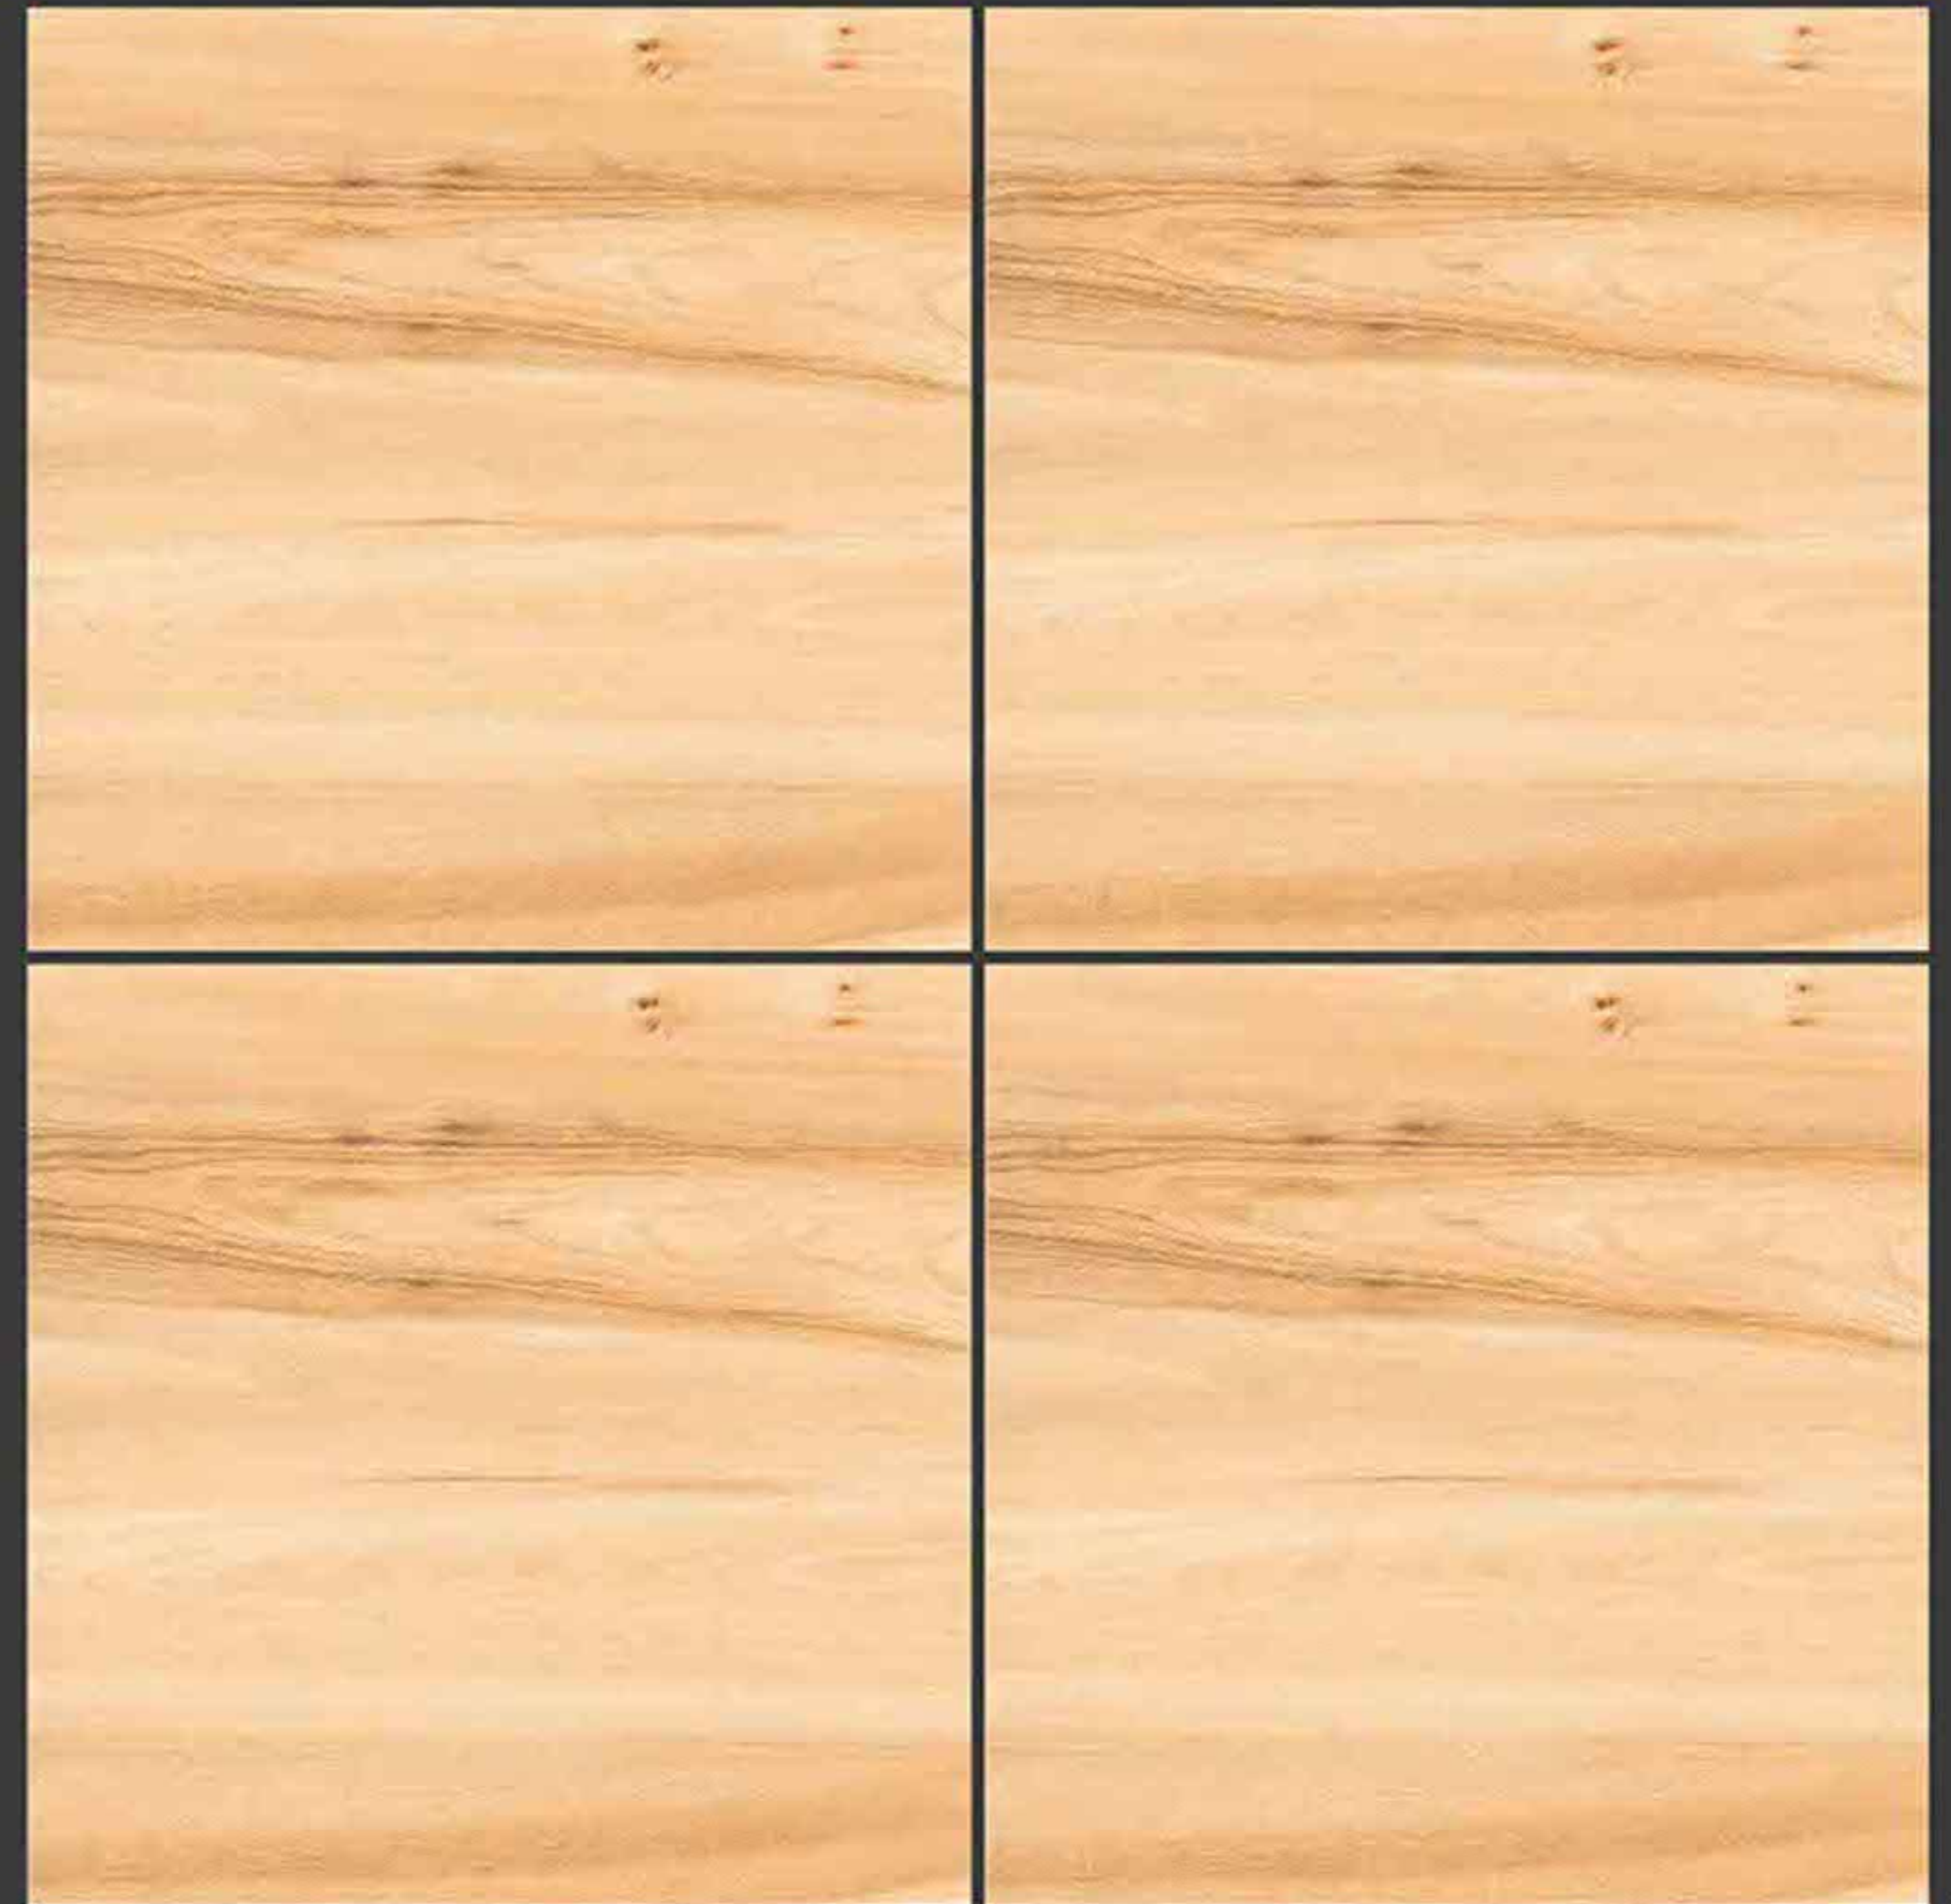

**SEMI VITRIFIED
TILES 600X600MM**

- Floor Tiles
- Multiple Application
- Eco Friendly
- Zero Maintenance