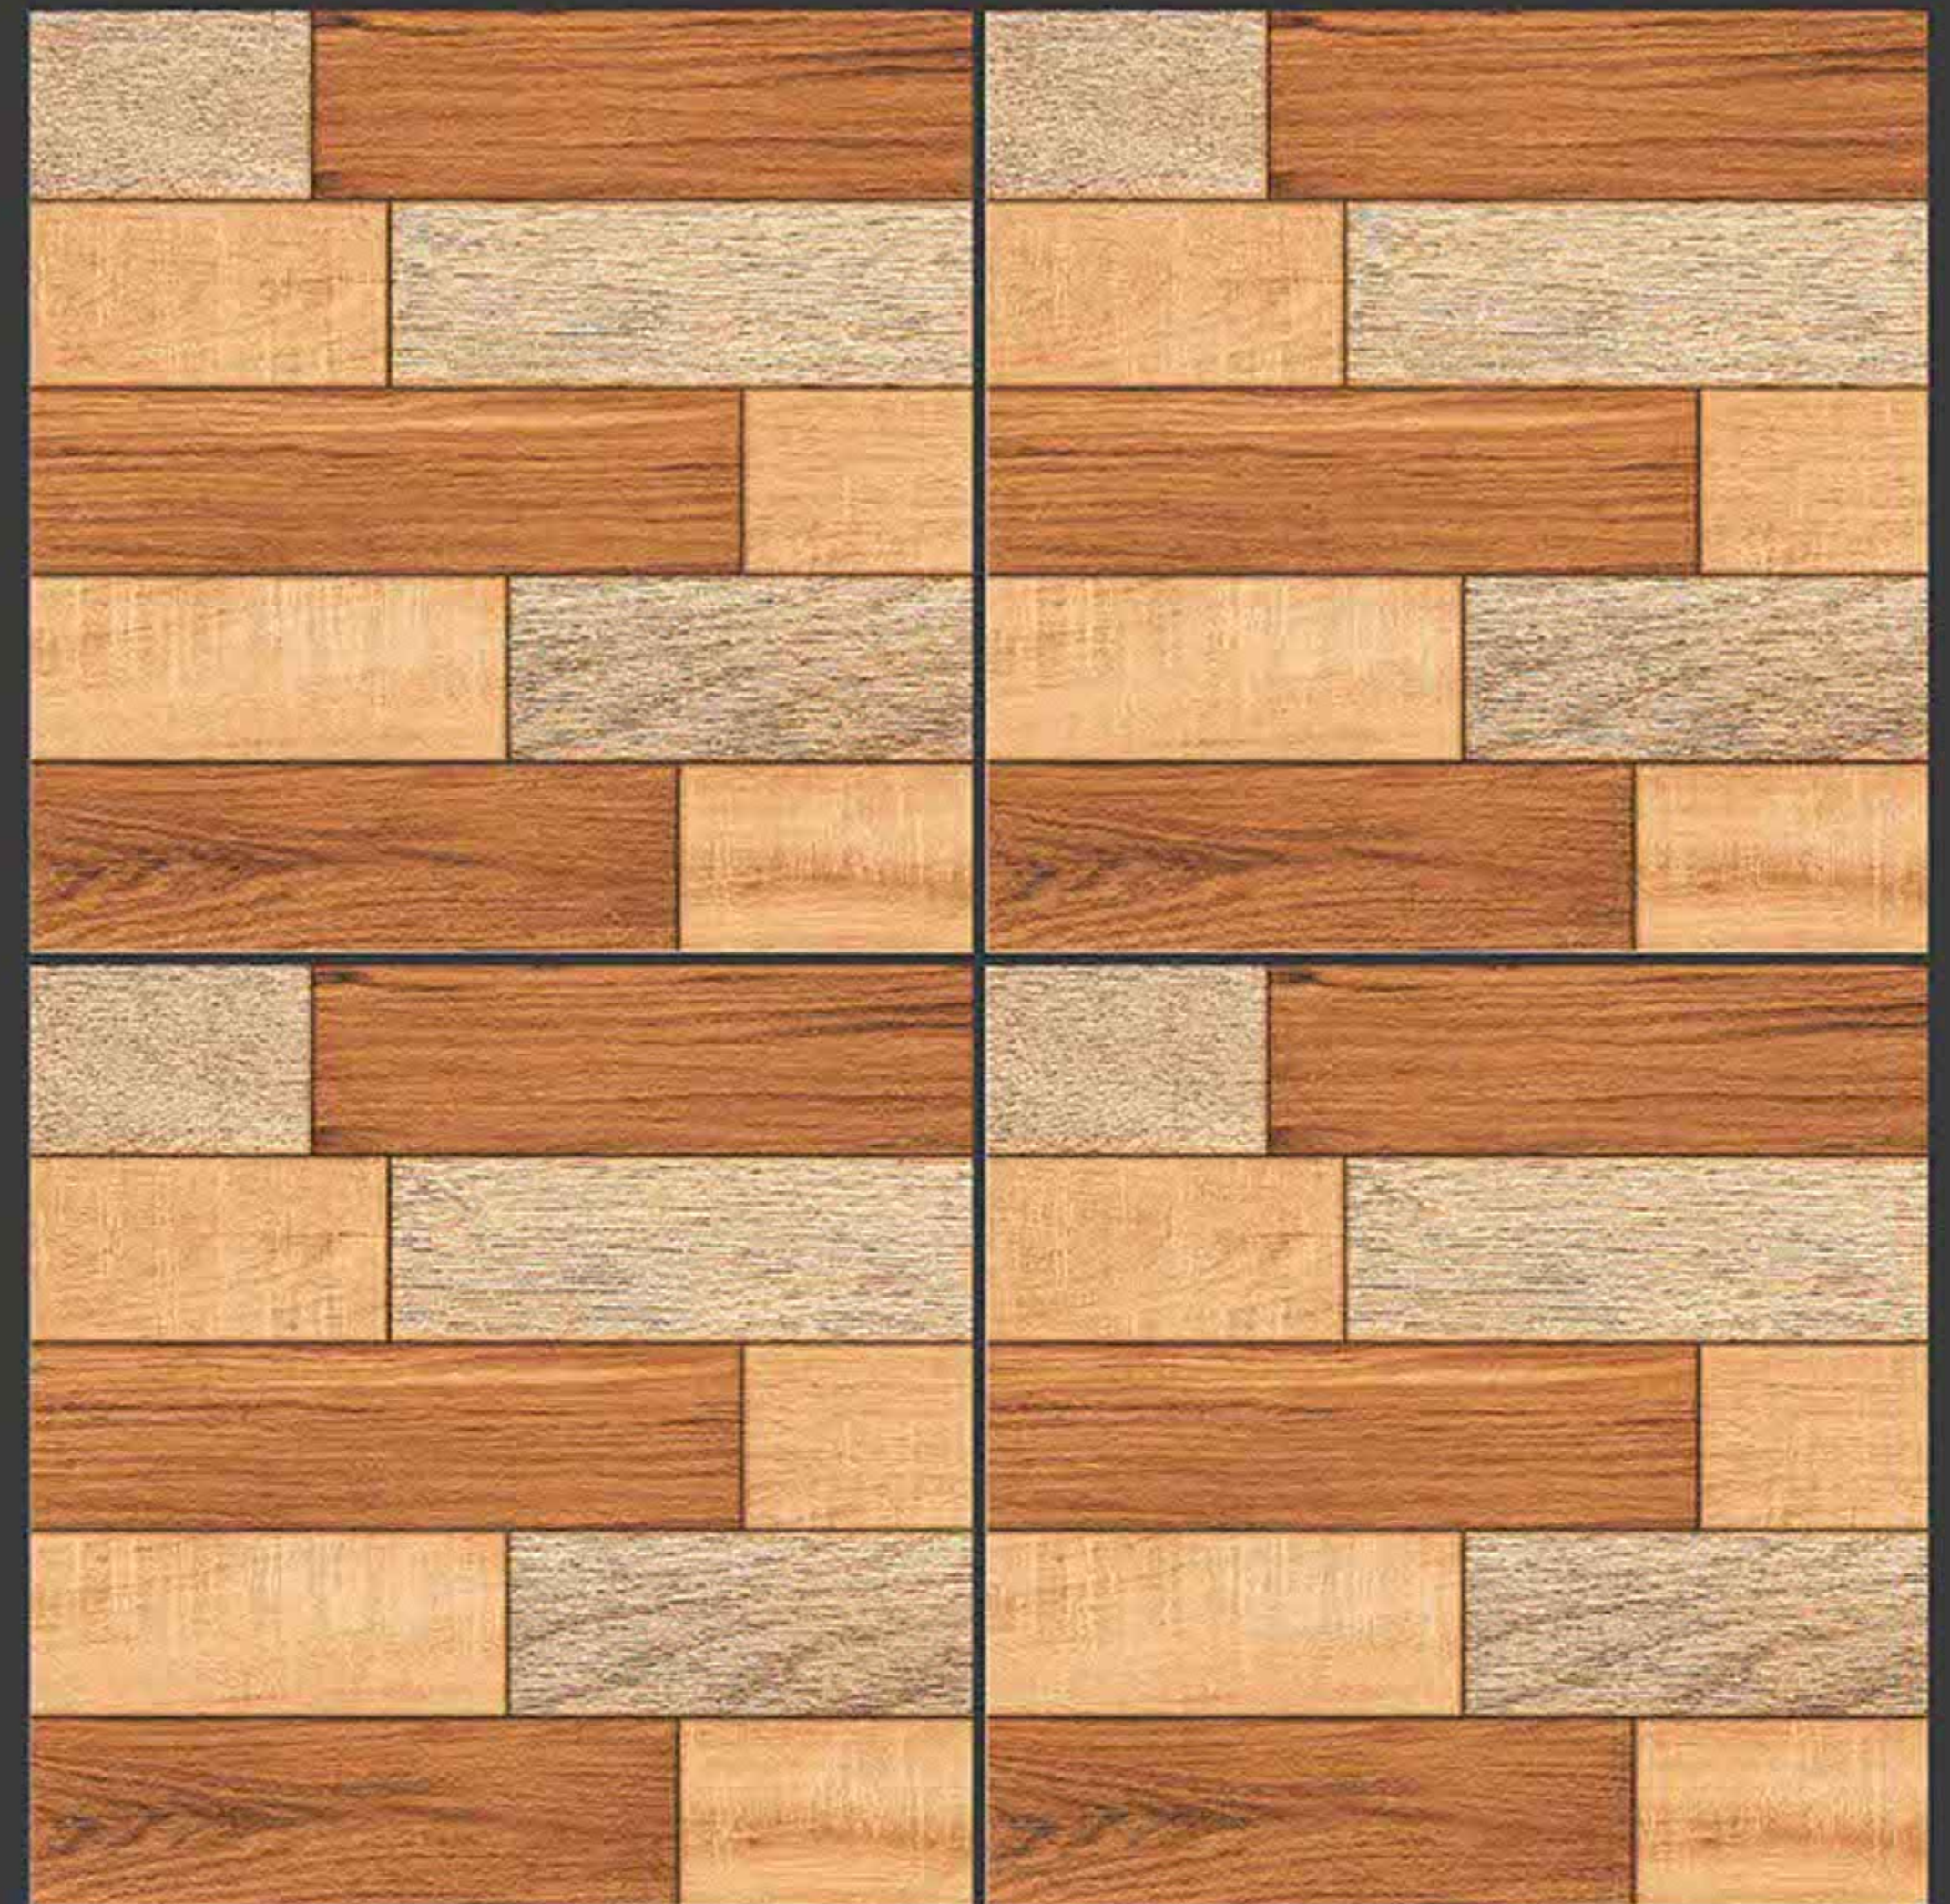

**SEMI VITRIFIED
TILES 600X600MM**

- Floor Tiles
- Multiple Application
- Eco Friendly
- Zero Maintenance