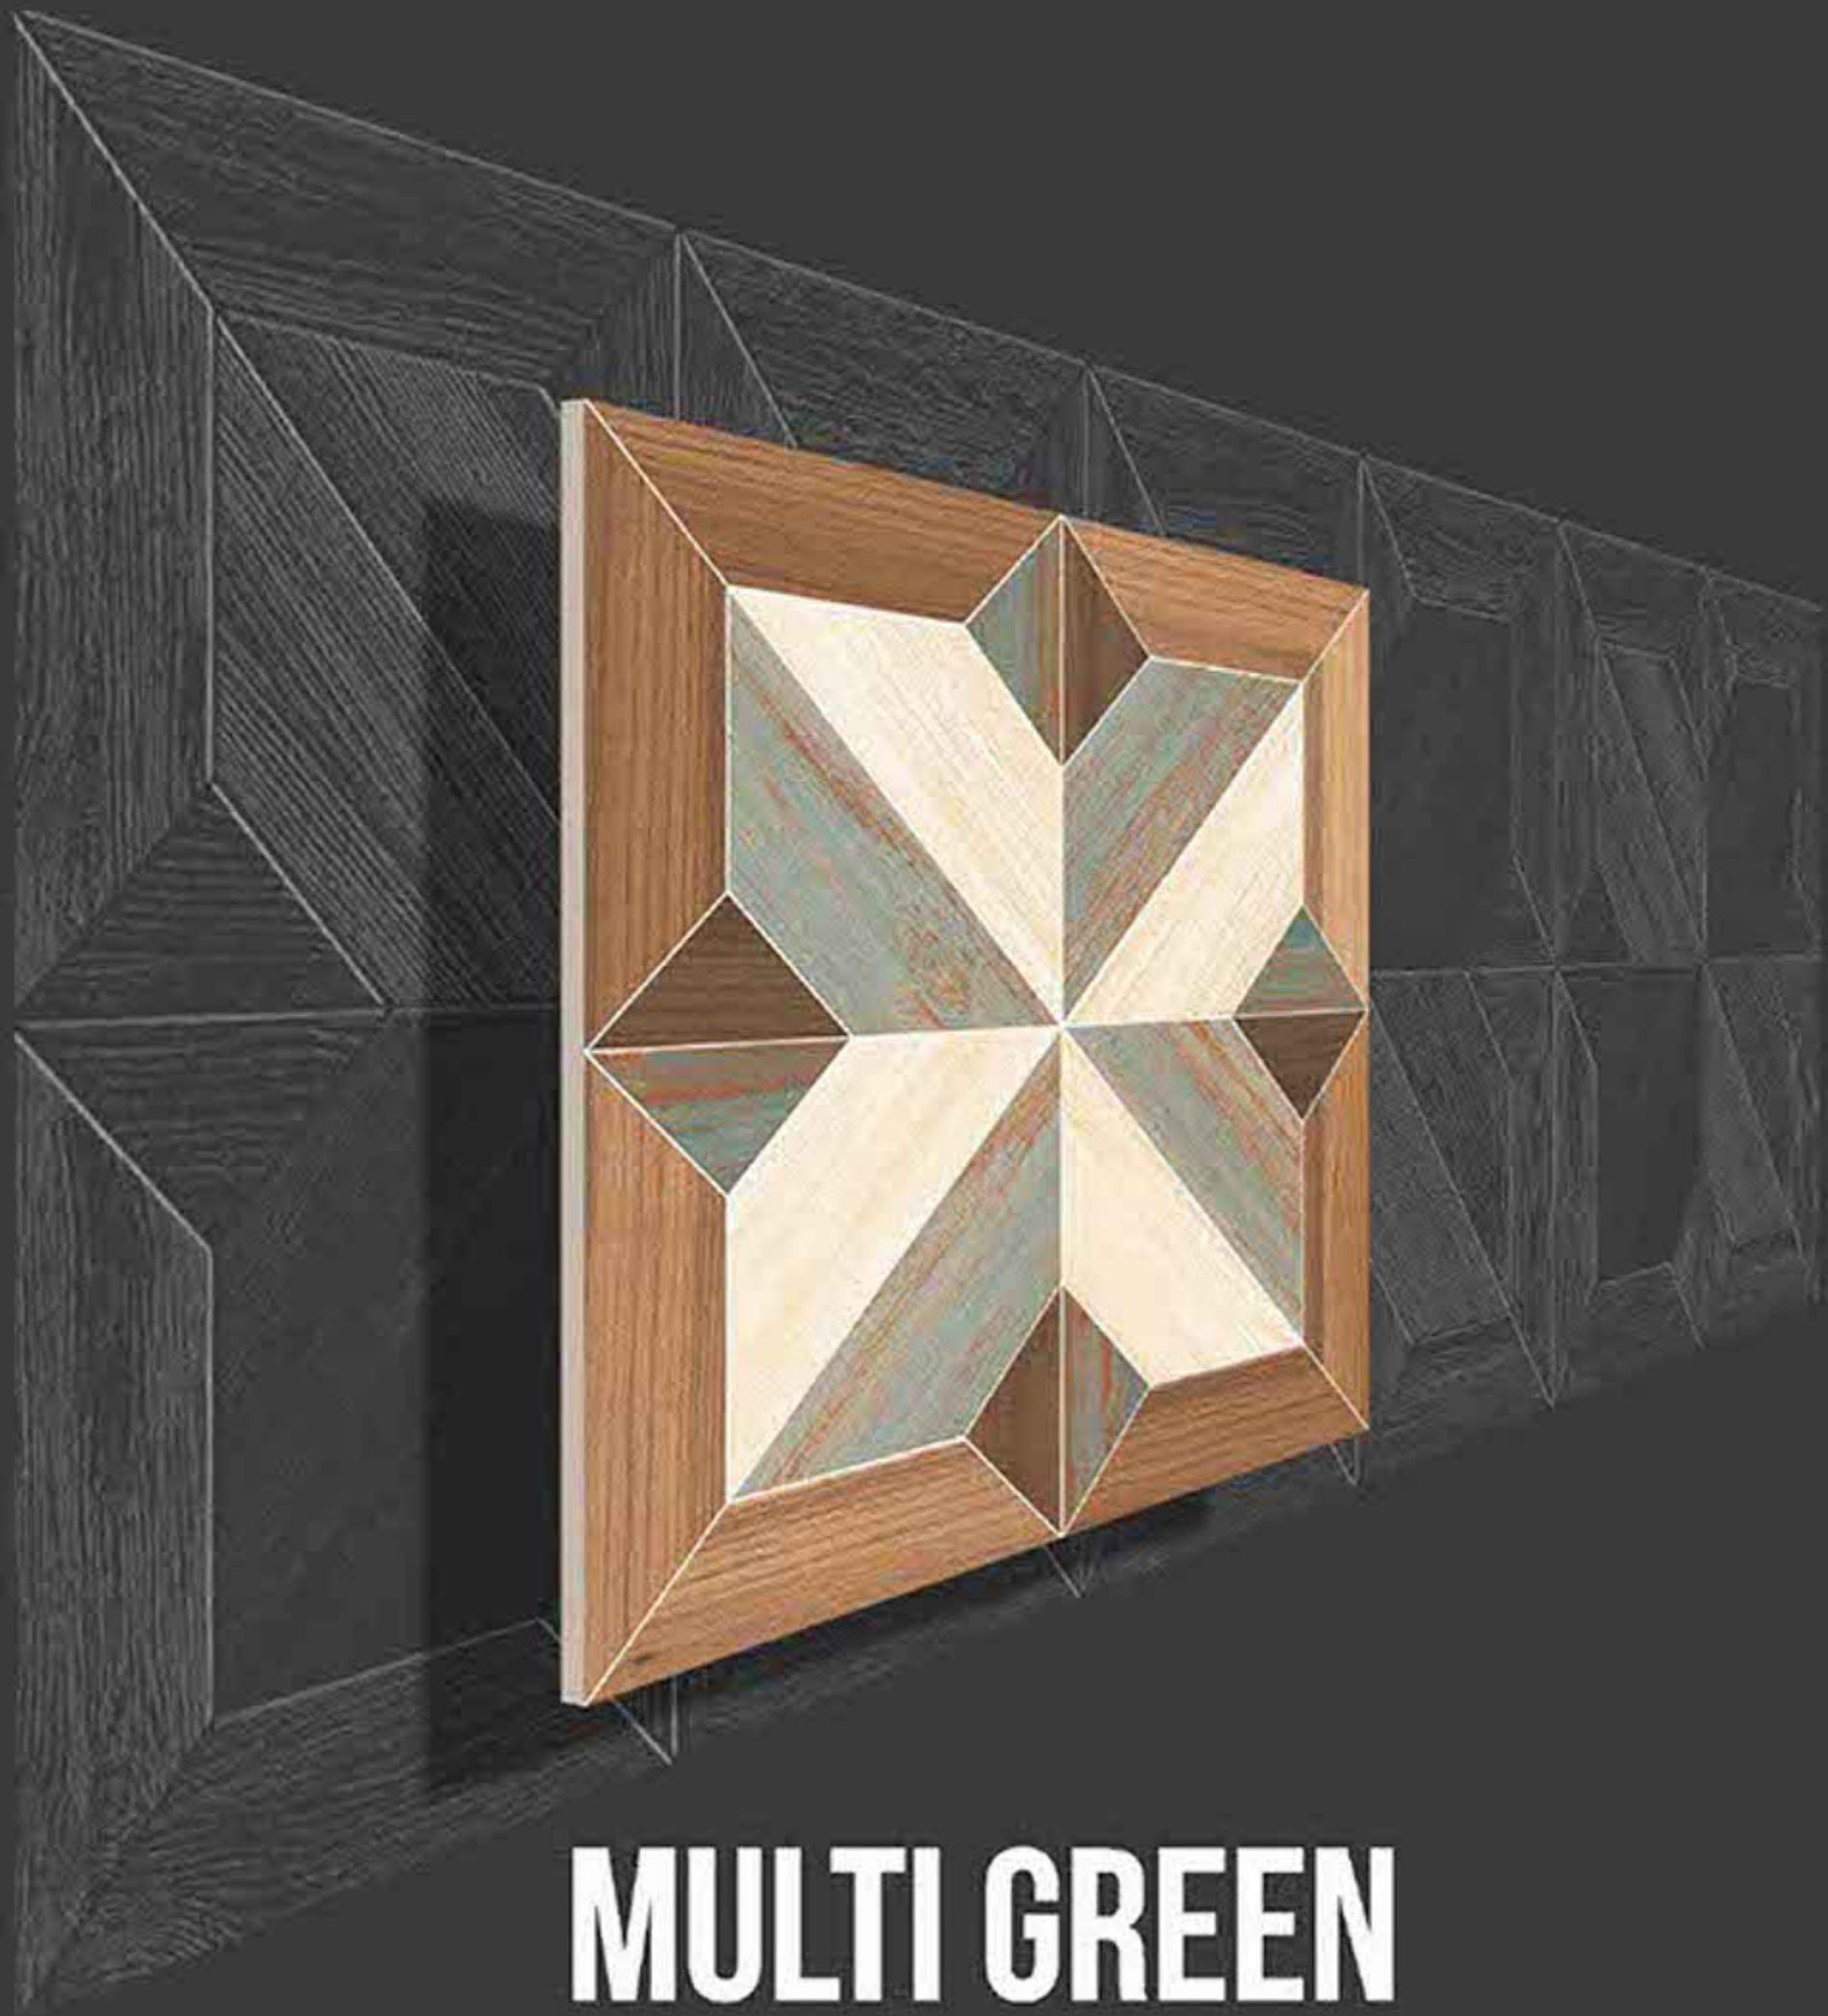

HONEST COFFIE

**SEMI VITRIFIED
TILES 600X600MM**

-  Floor Tiles
-  Multiple Application
-  Eco Friendly
-  Zero Maintenance

MALLET DARK

RUSTIC SERIES

**SEMI VITRIFIED
TILES 600X600MM**

Floor Tiles Multiple Applications Eco Friendly Zero Maintenance