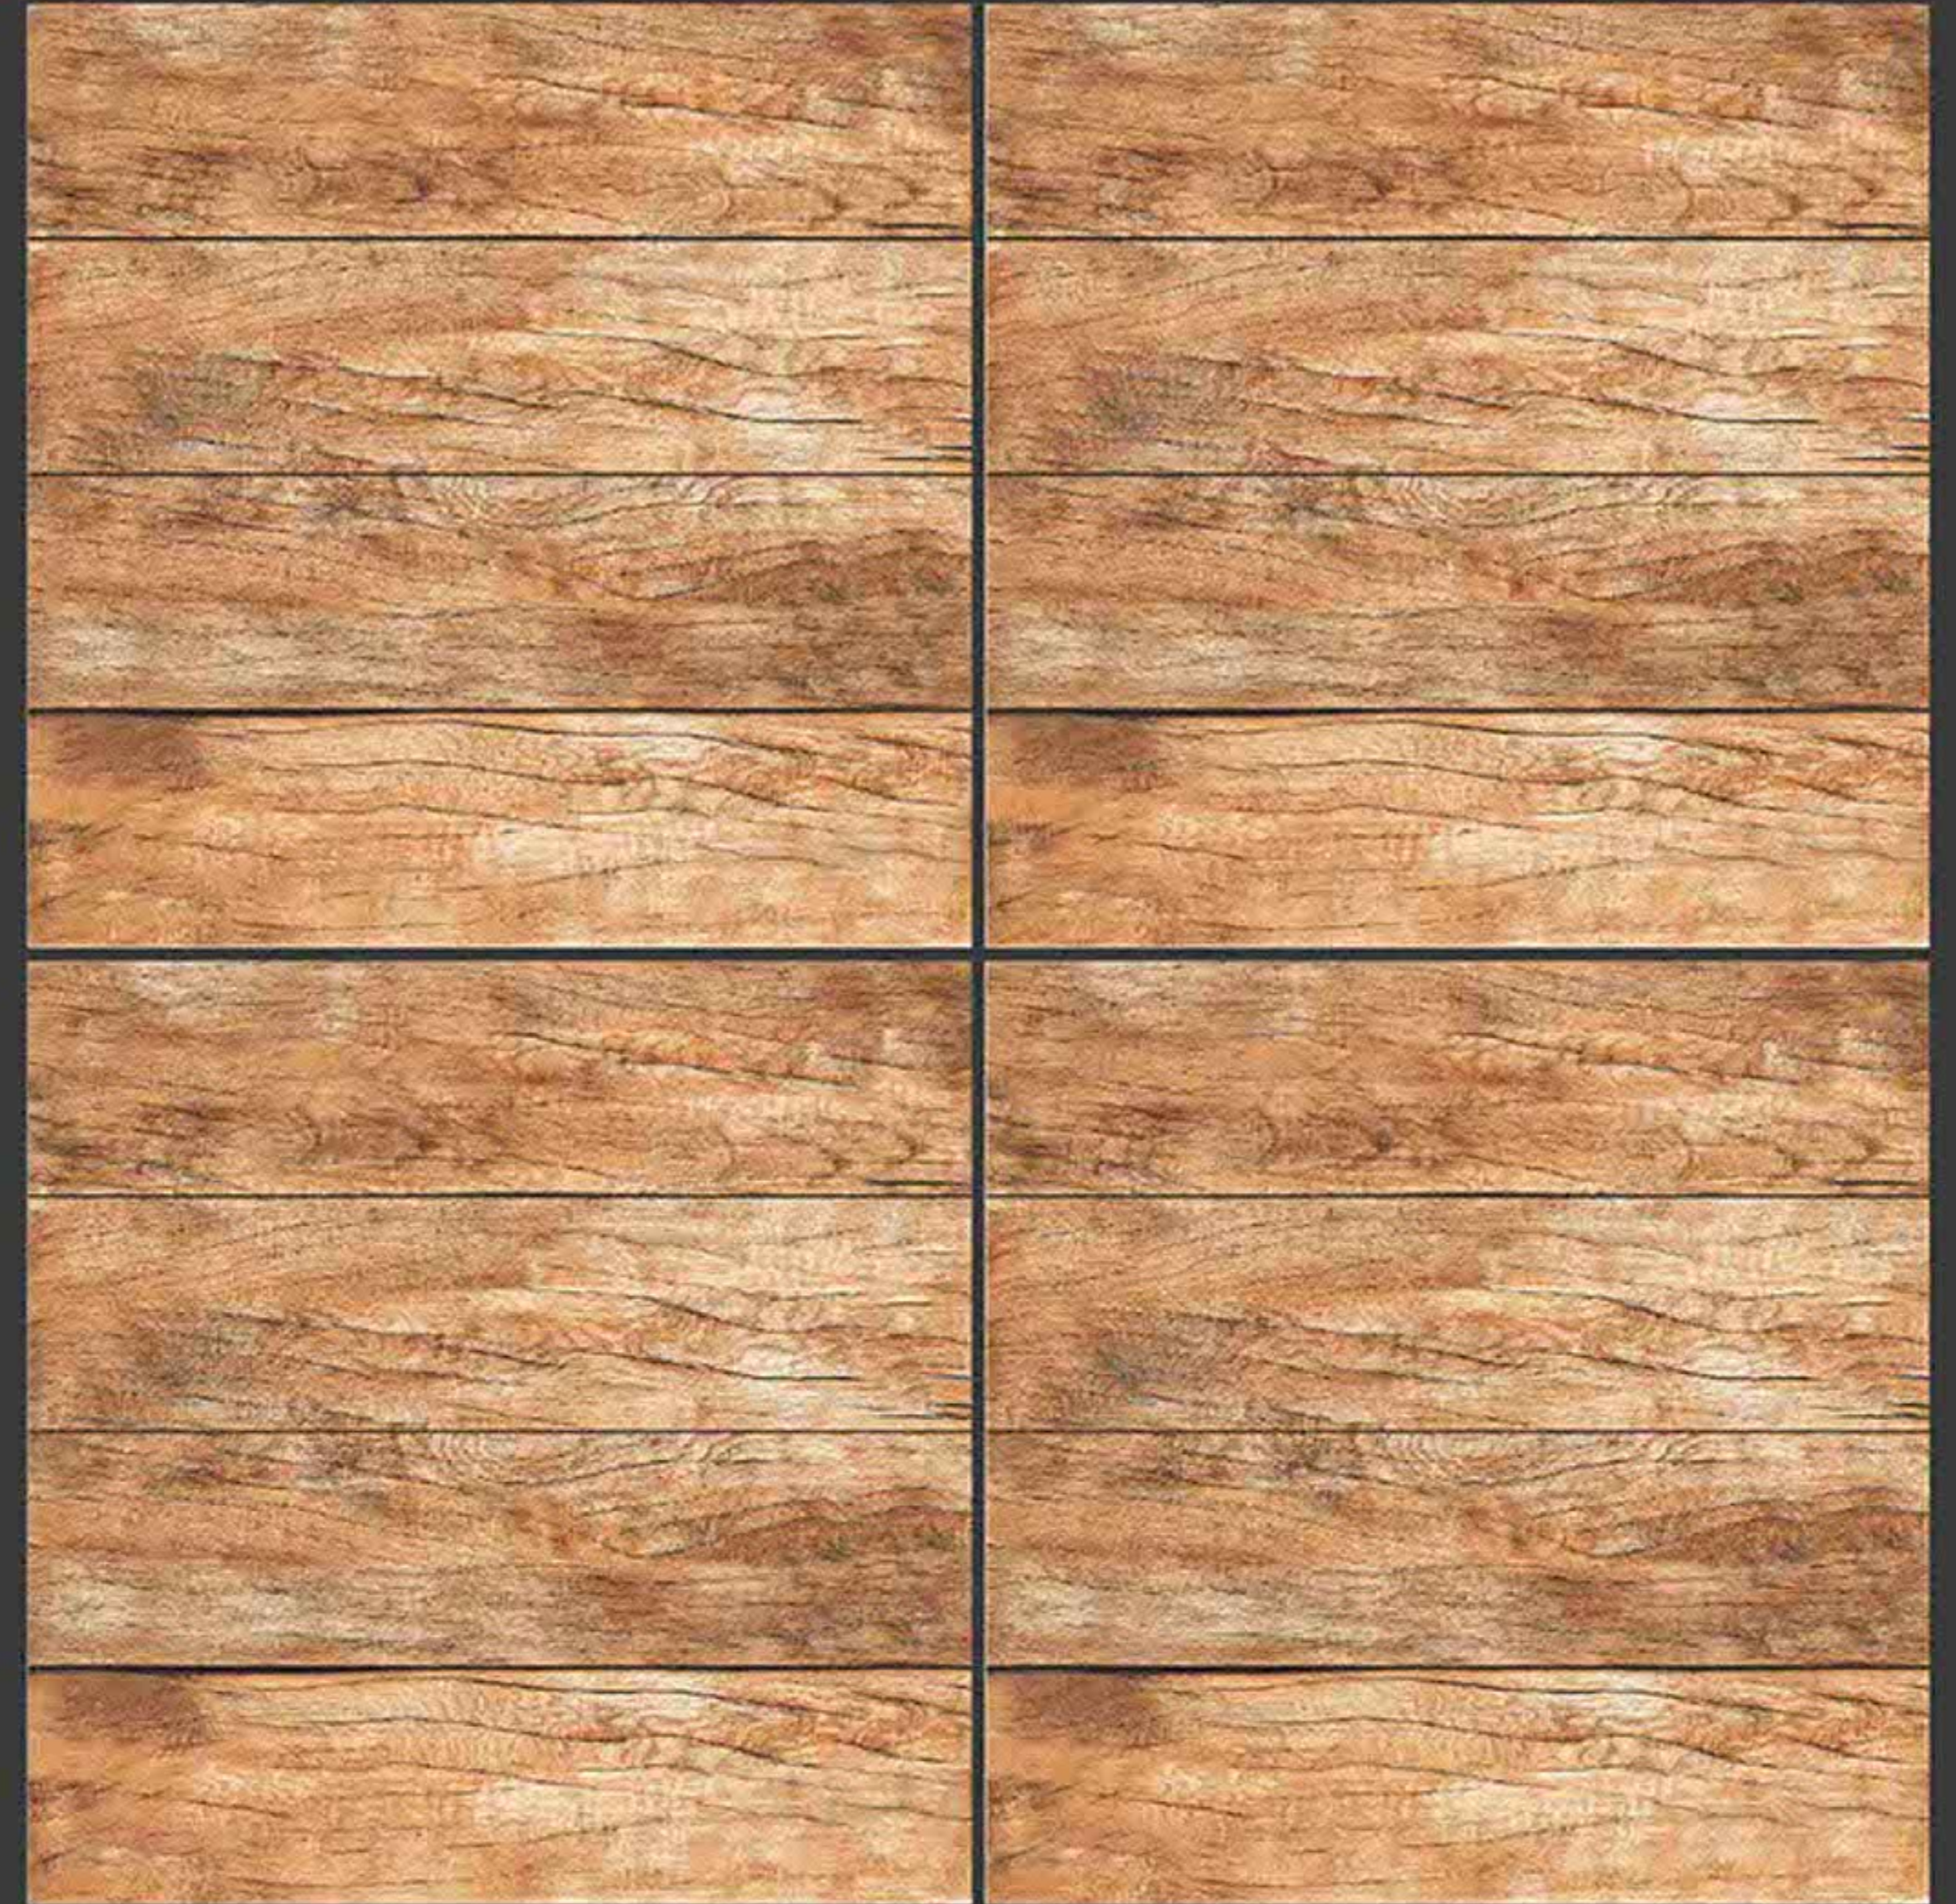

**SEMI VITRIFIED
TILES 600X600MM**

Floor Tiles

Multiple Applications

Eco Friendly

Zero Maintenance