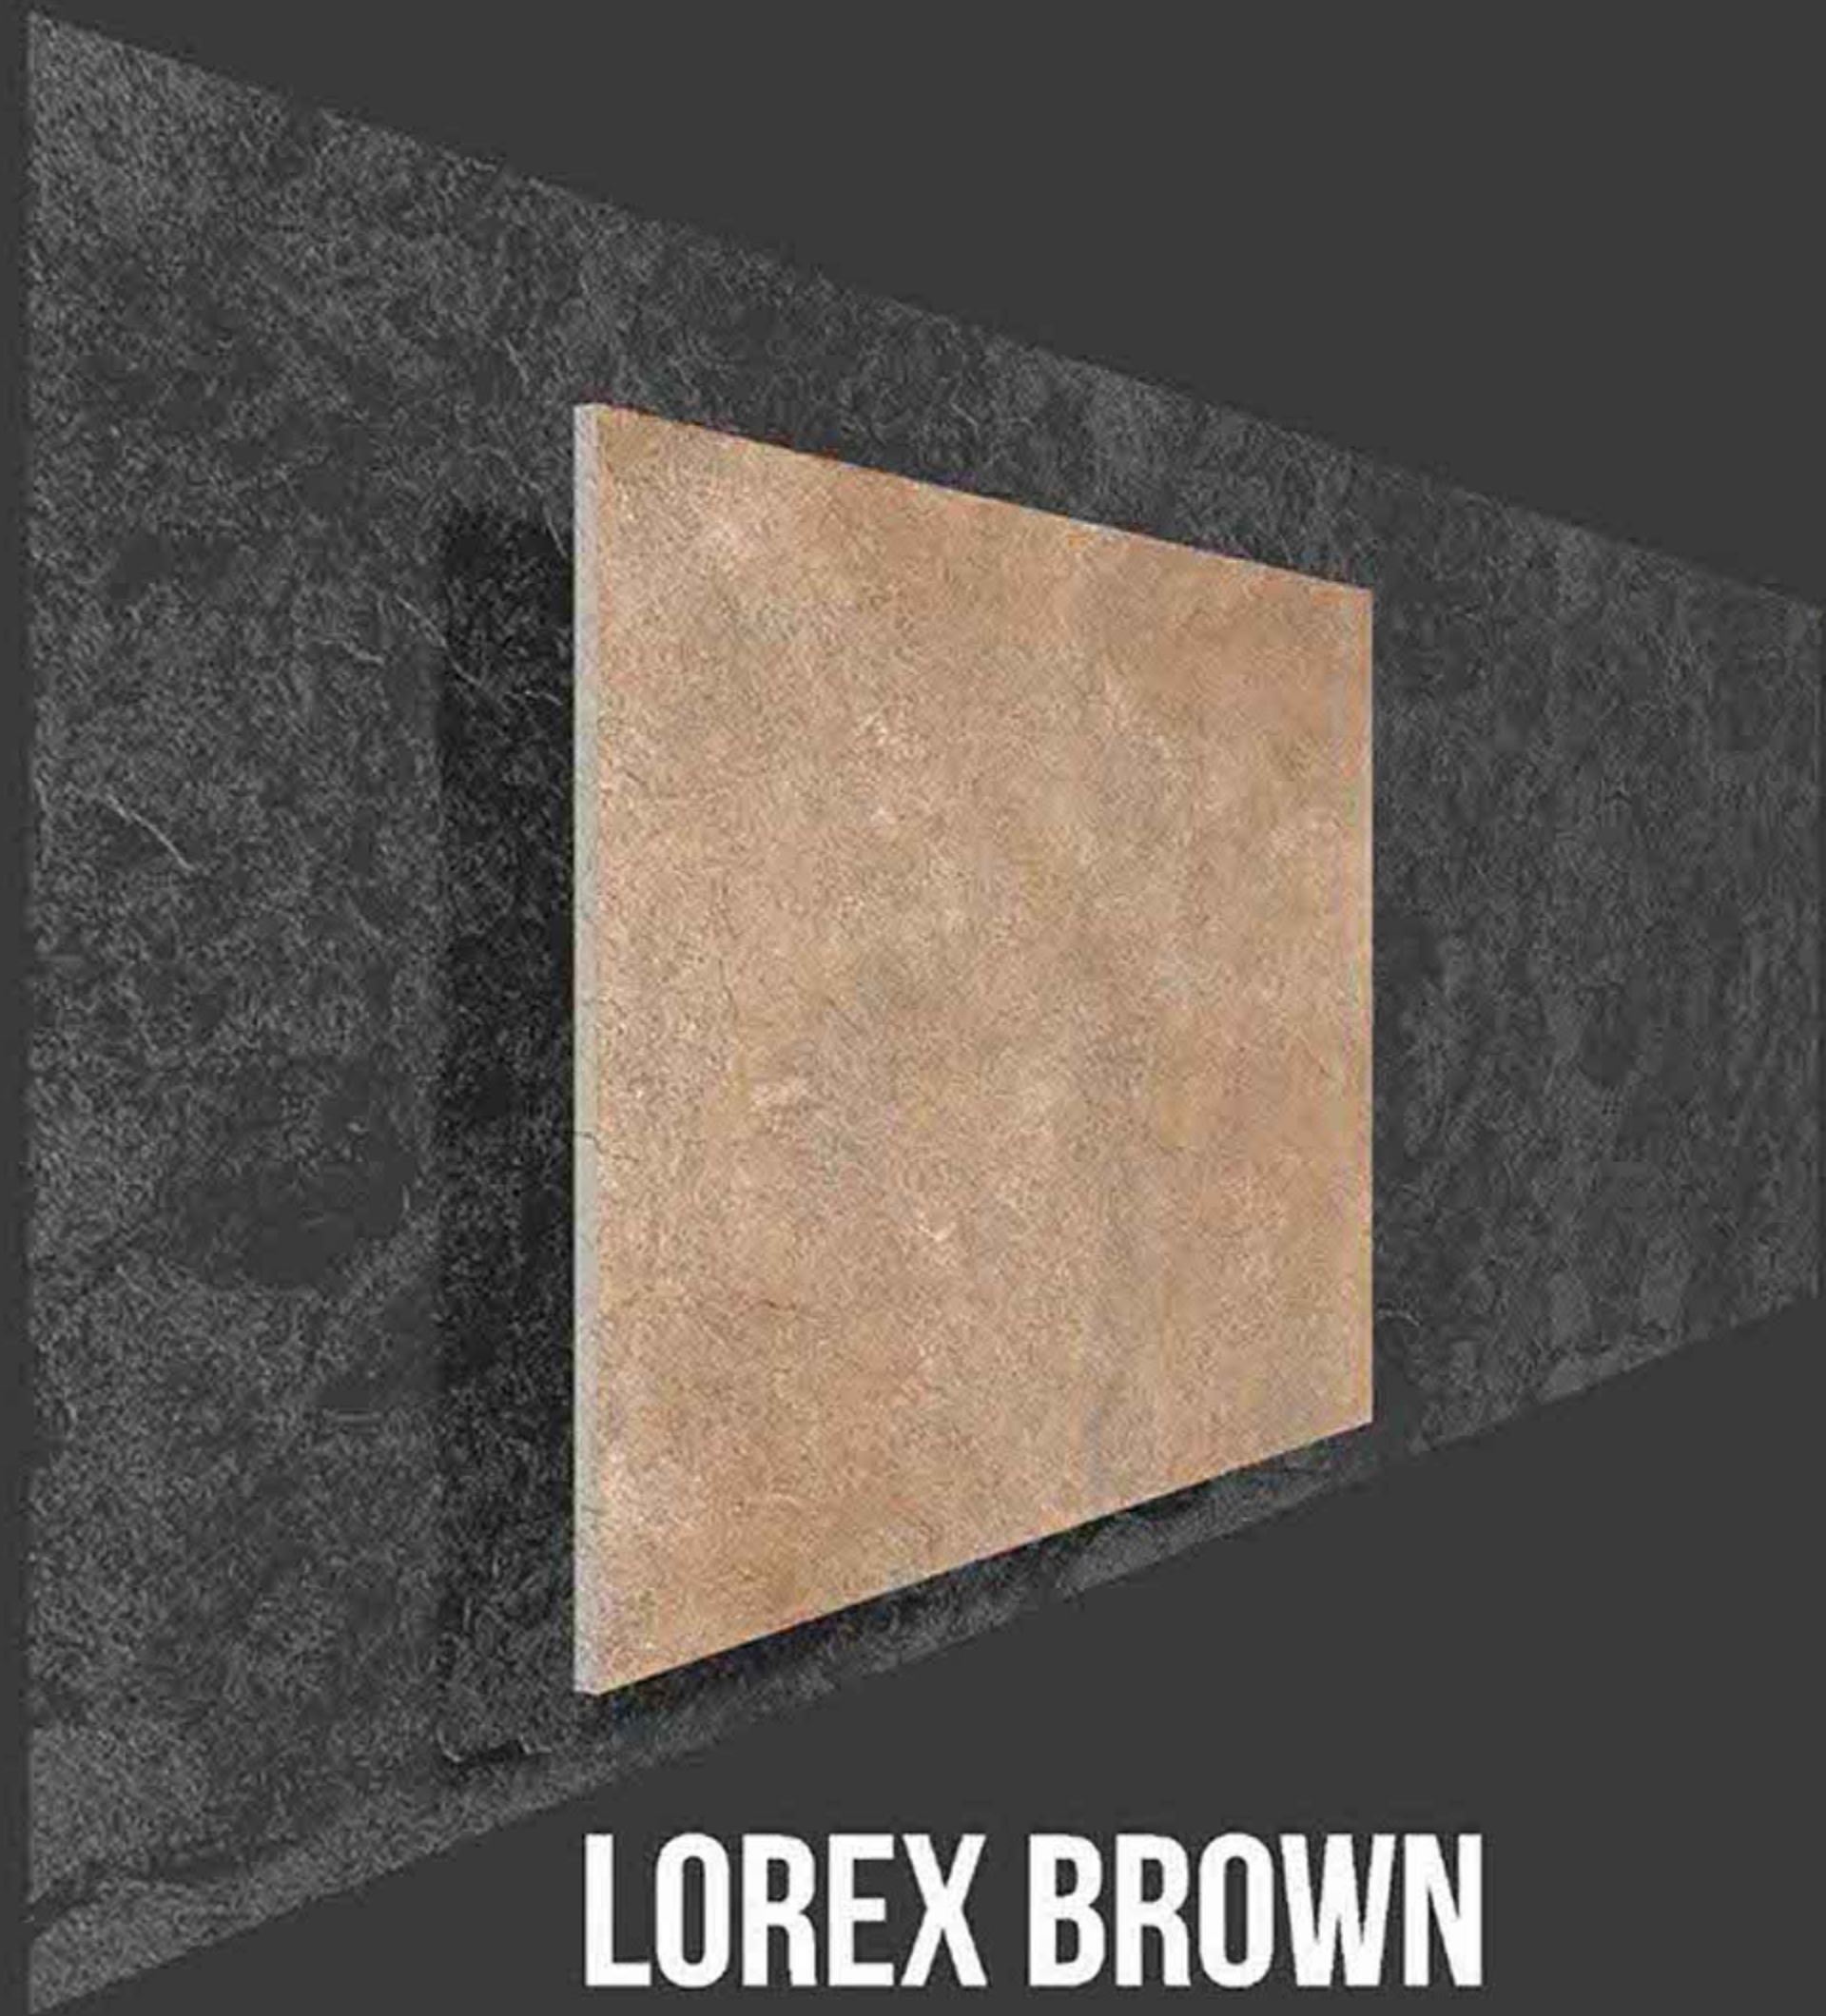

RUSTIC SERIES

LOREX BROWN