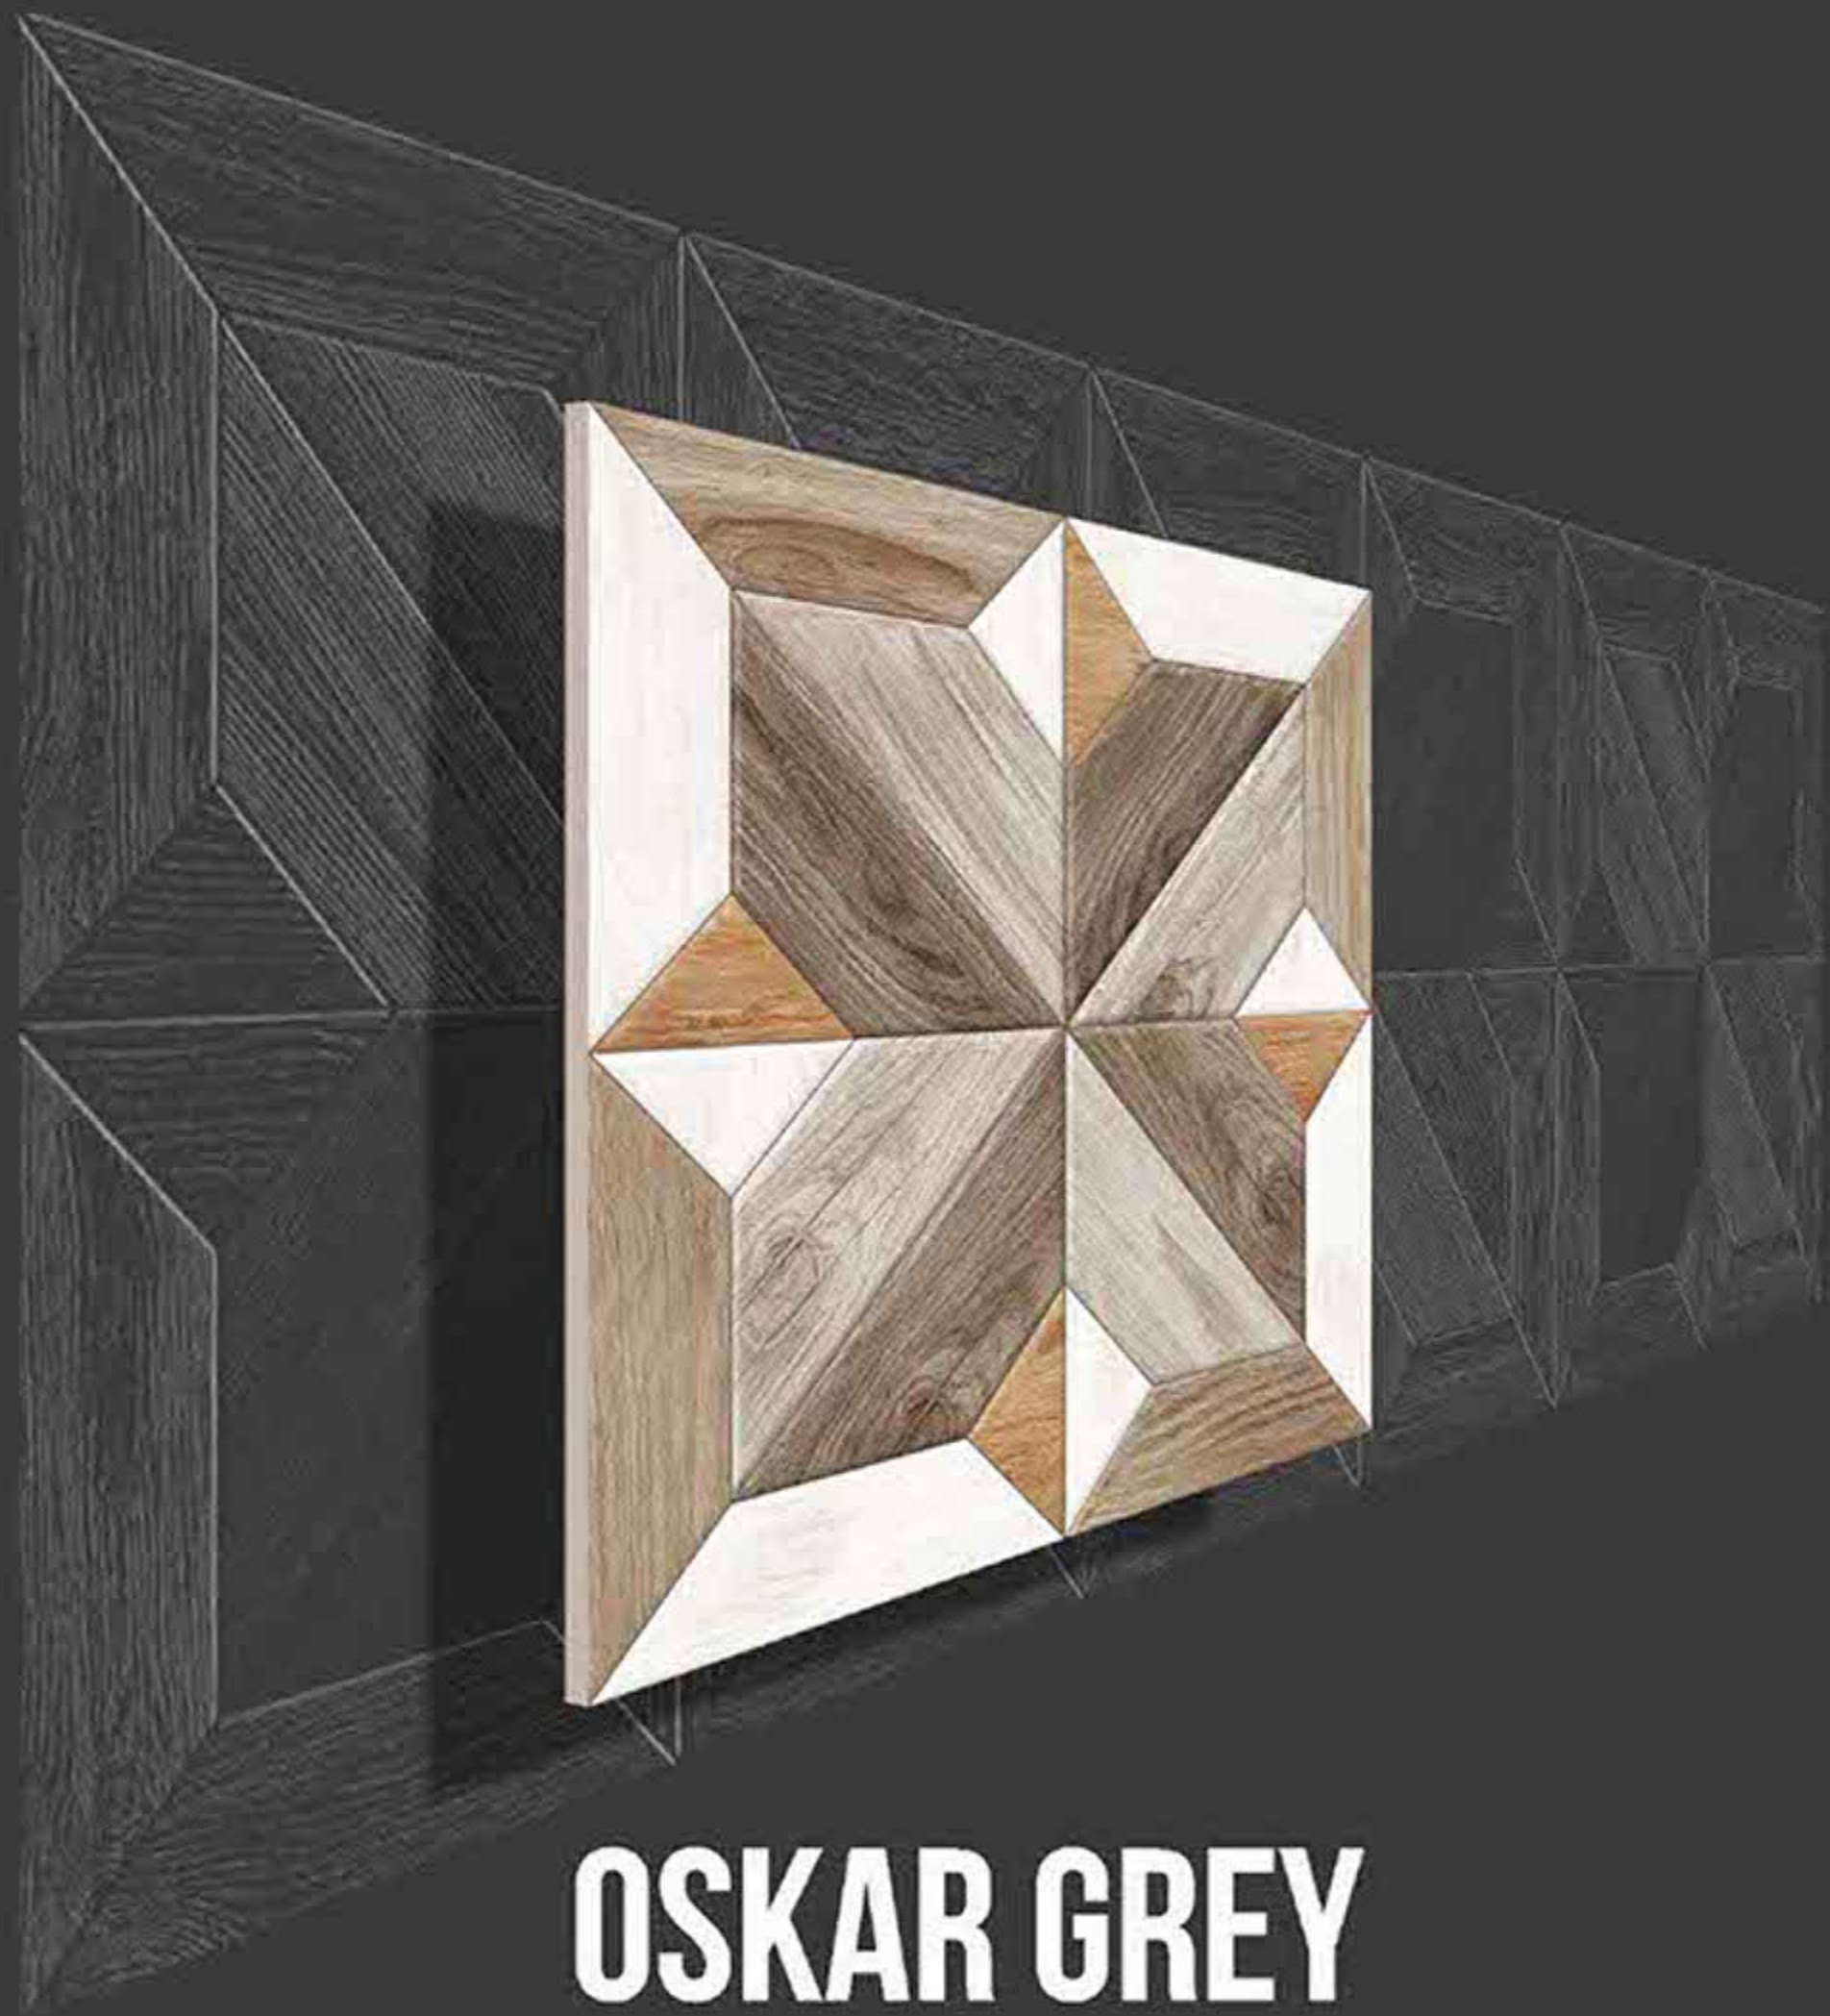

RUSTIC SERIES

MULTI GREEN

**SEMI VITRIFIED
TILES 600X600MM**

-  Floor Tiles
-  Multiple Application
-  Eco Friendly
-  Zero Maintenance

MURANO WOOD

RUSTIC SERIES

**SEMI VITRIFIED
TILES 600X600MM**

OSKAR GREY