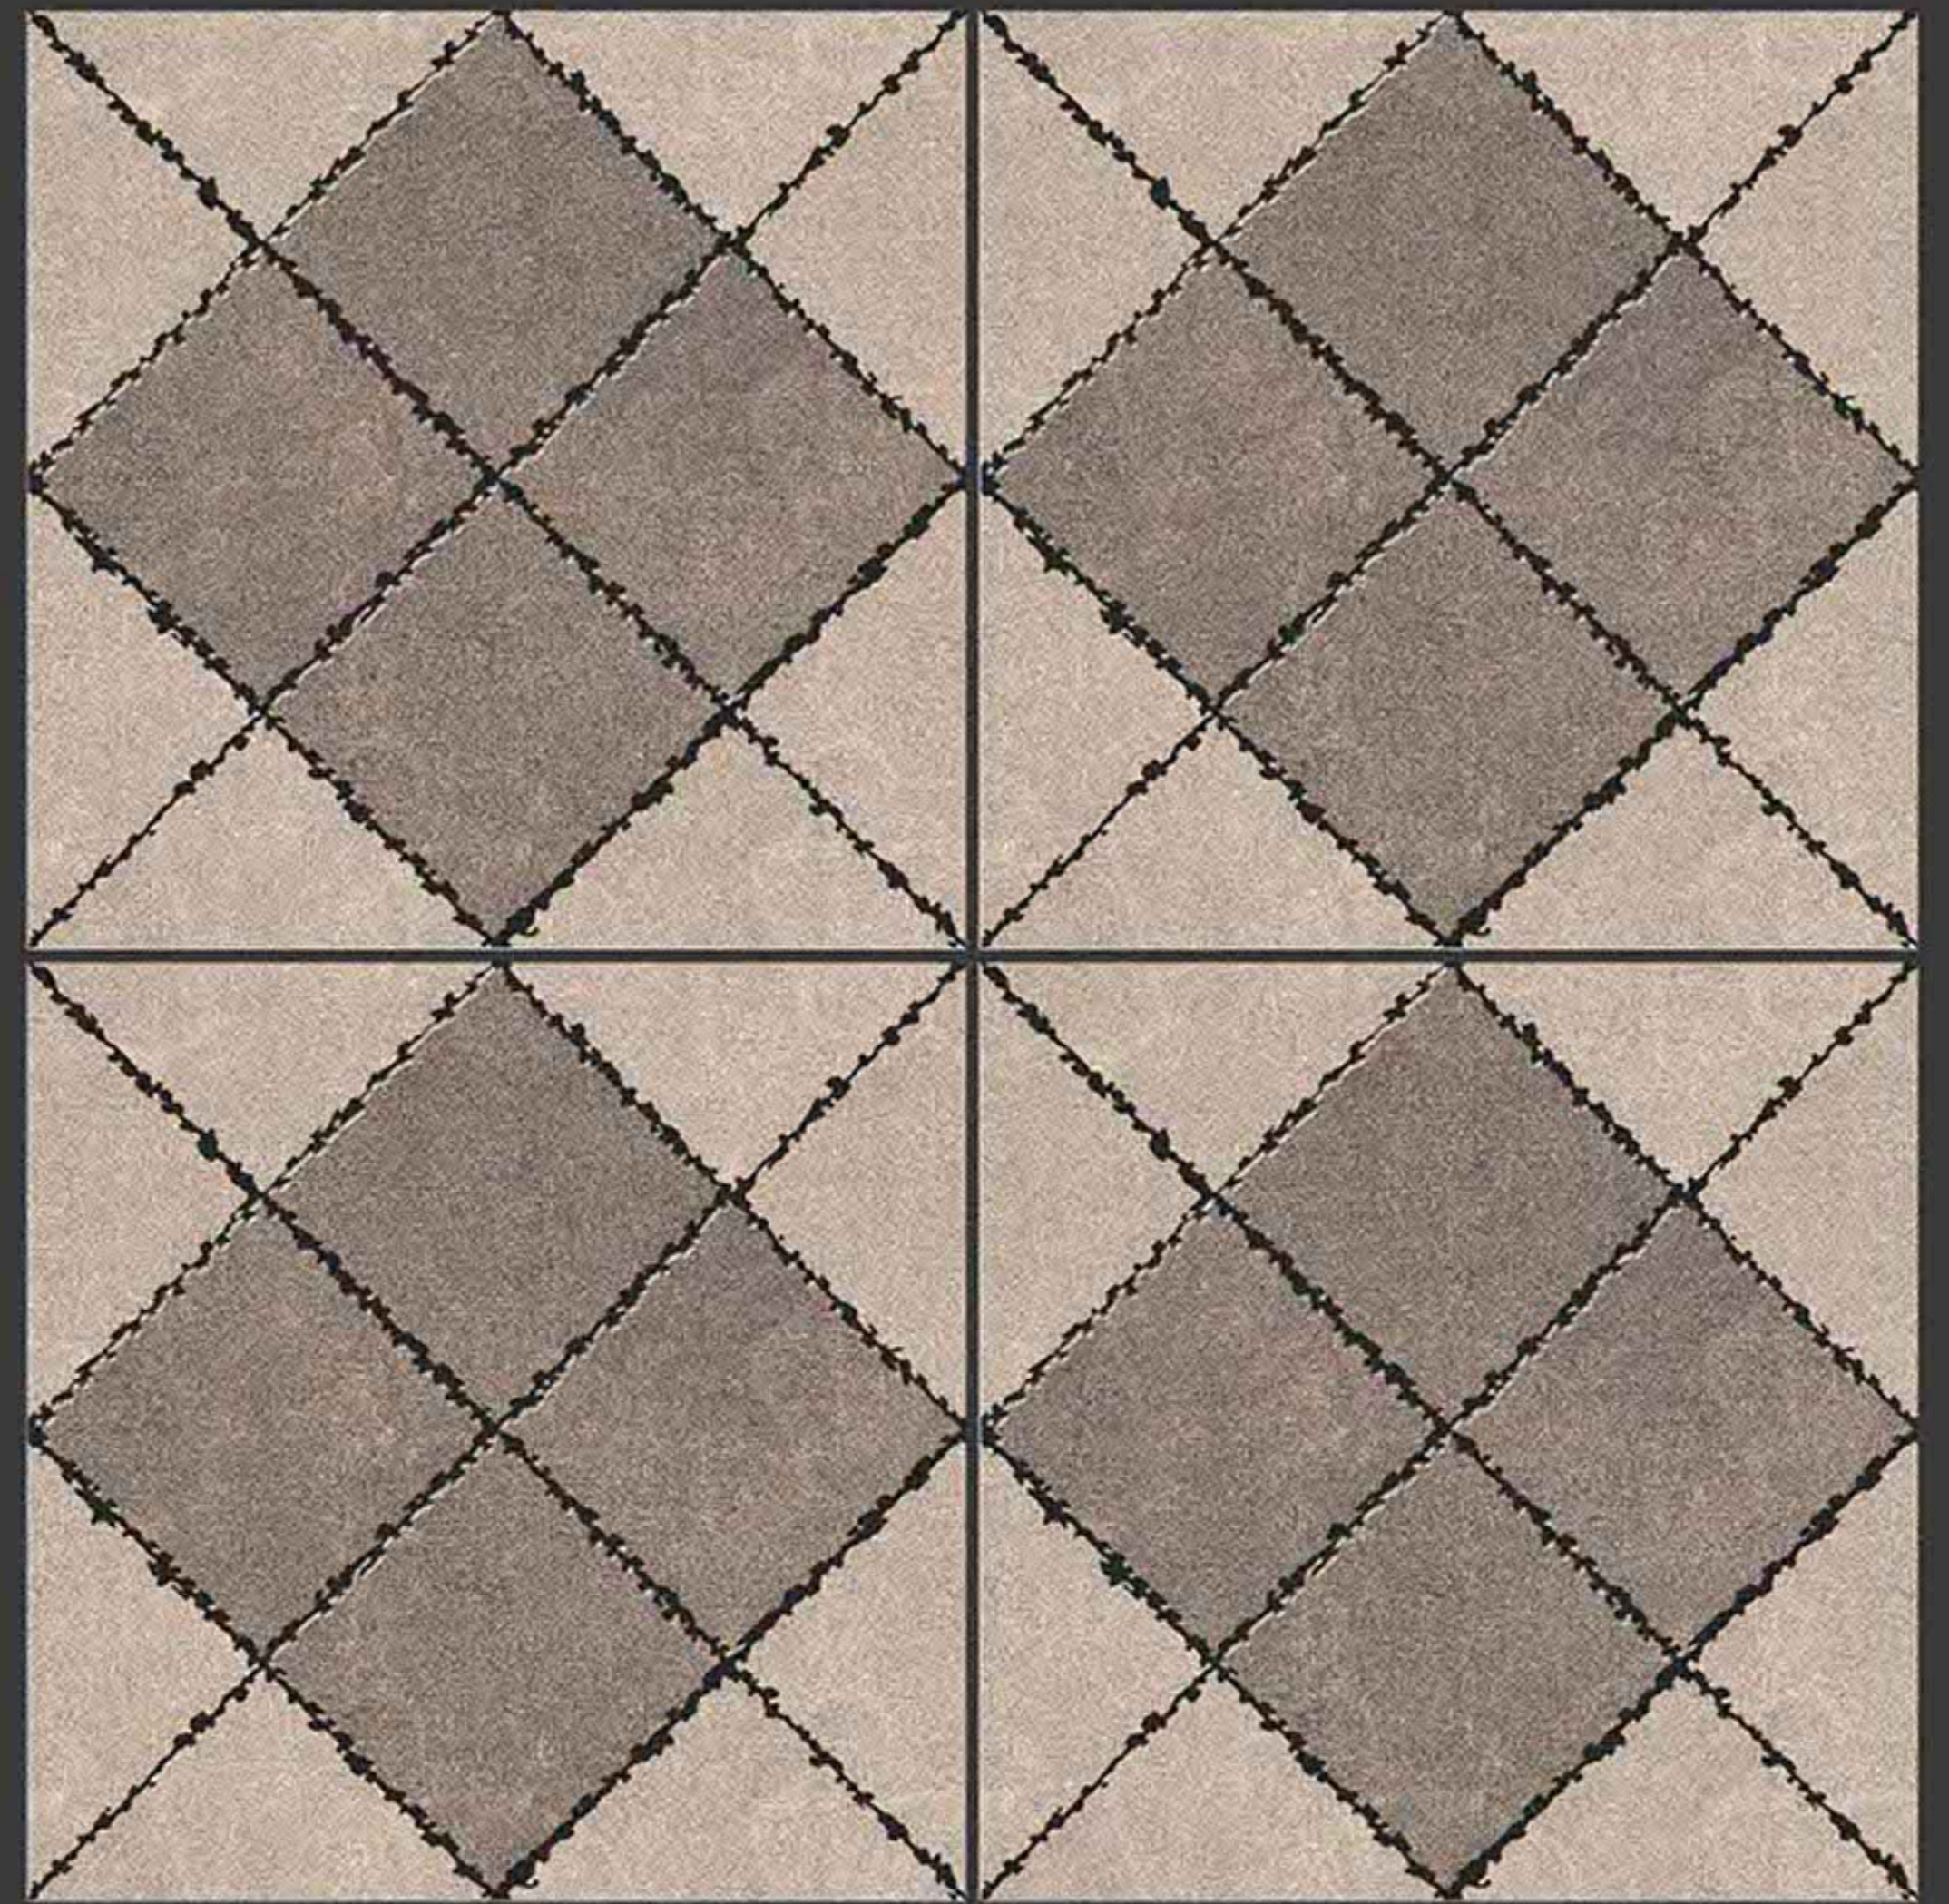

PARIAN GRO

RUSTIC SERIES

**SEMI VITRIFIED
TILES 600X600MM**

PAVONAZZO

RUSTIC SERIES

**SEMI VITRIFIED
TILES 600X600MM**

RED VERONA

RUSTIC SERIES