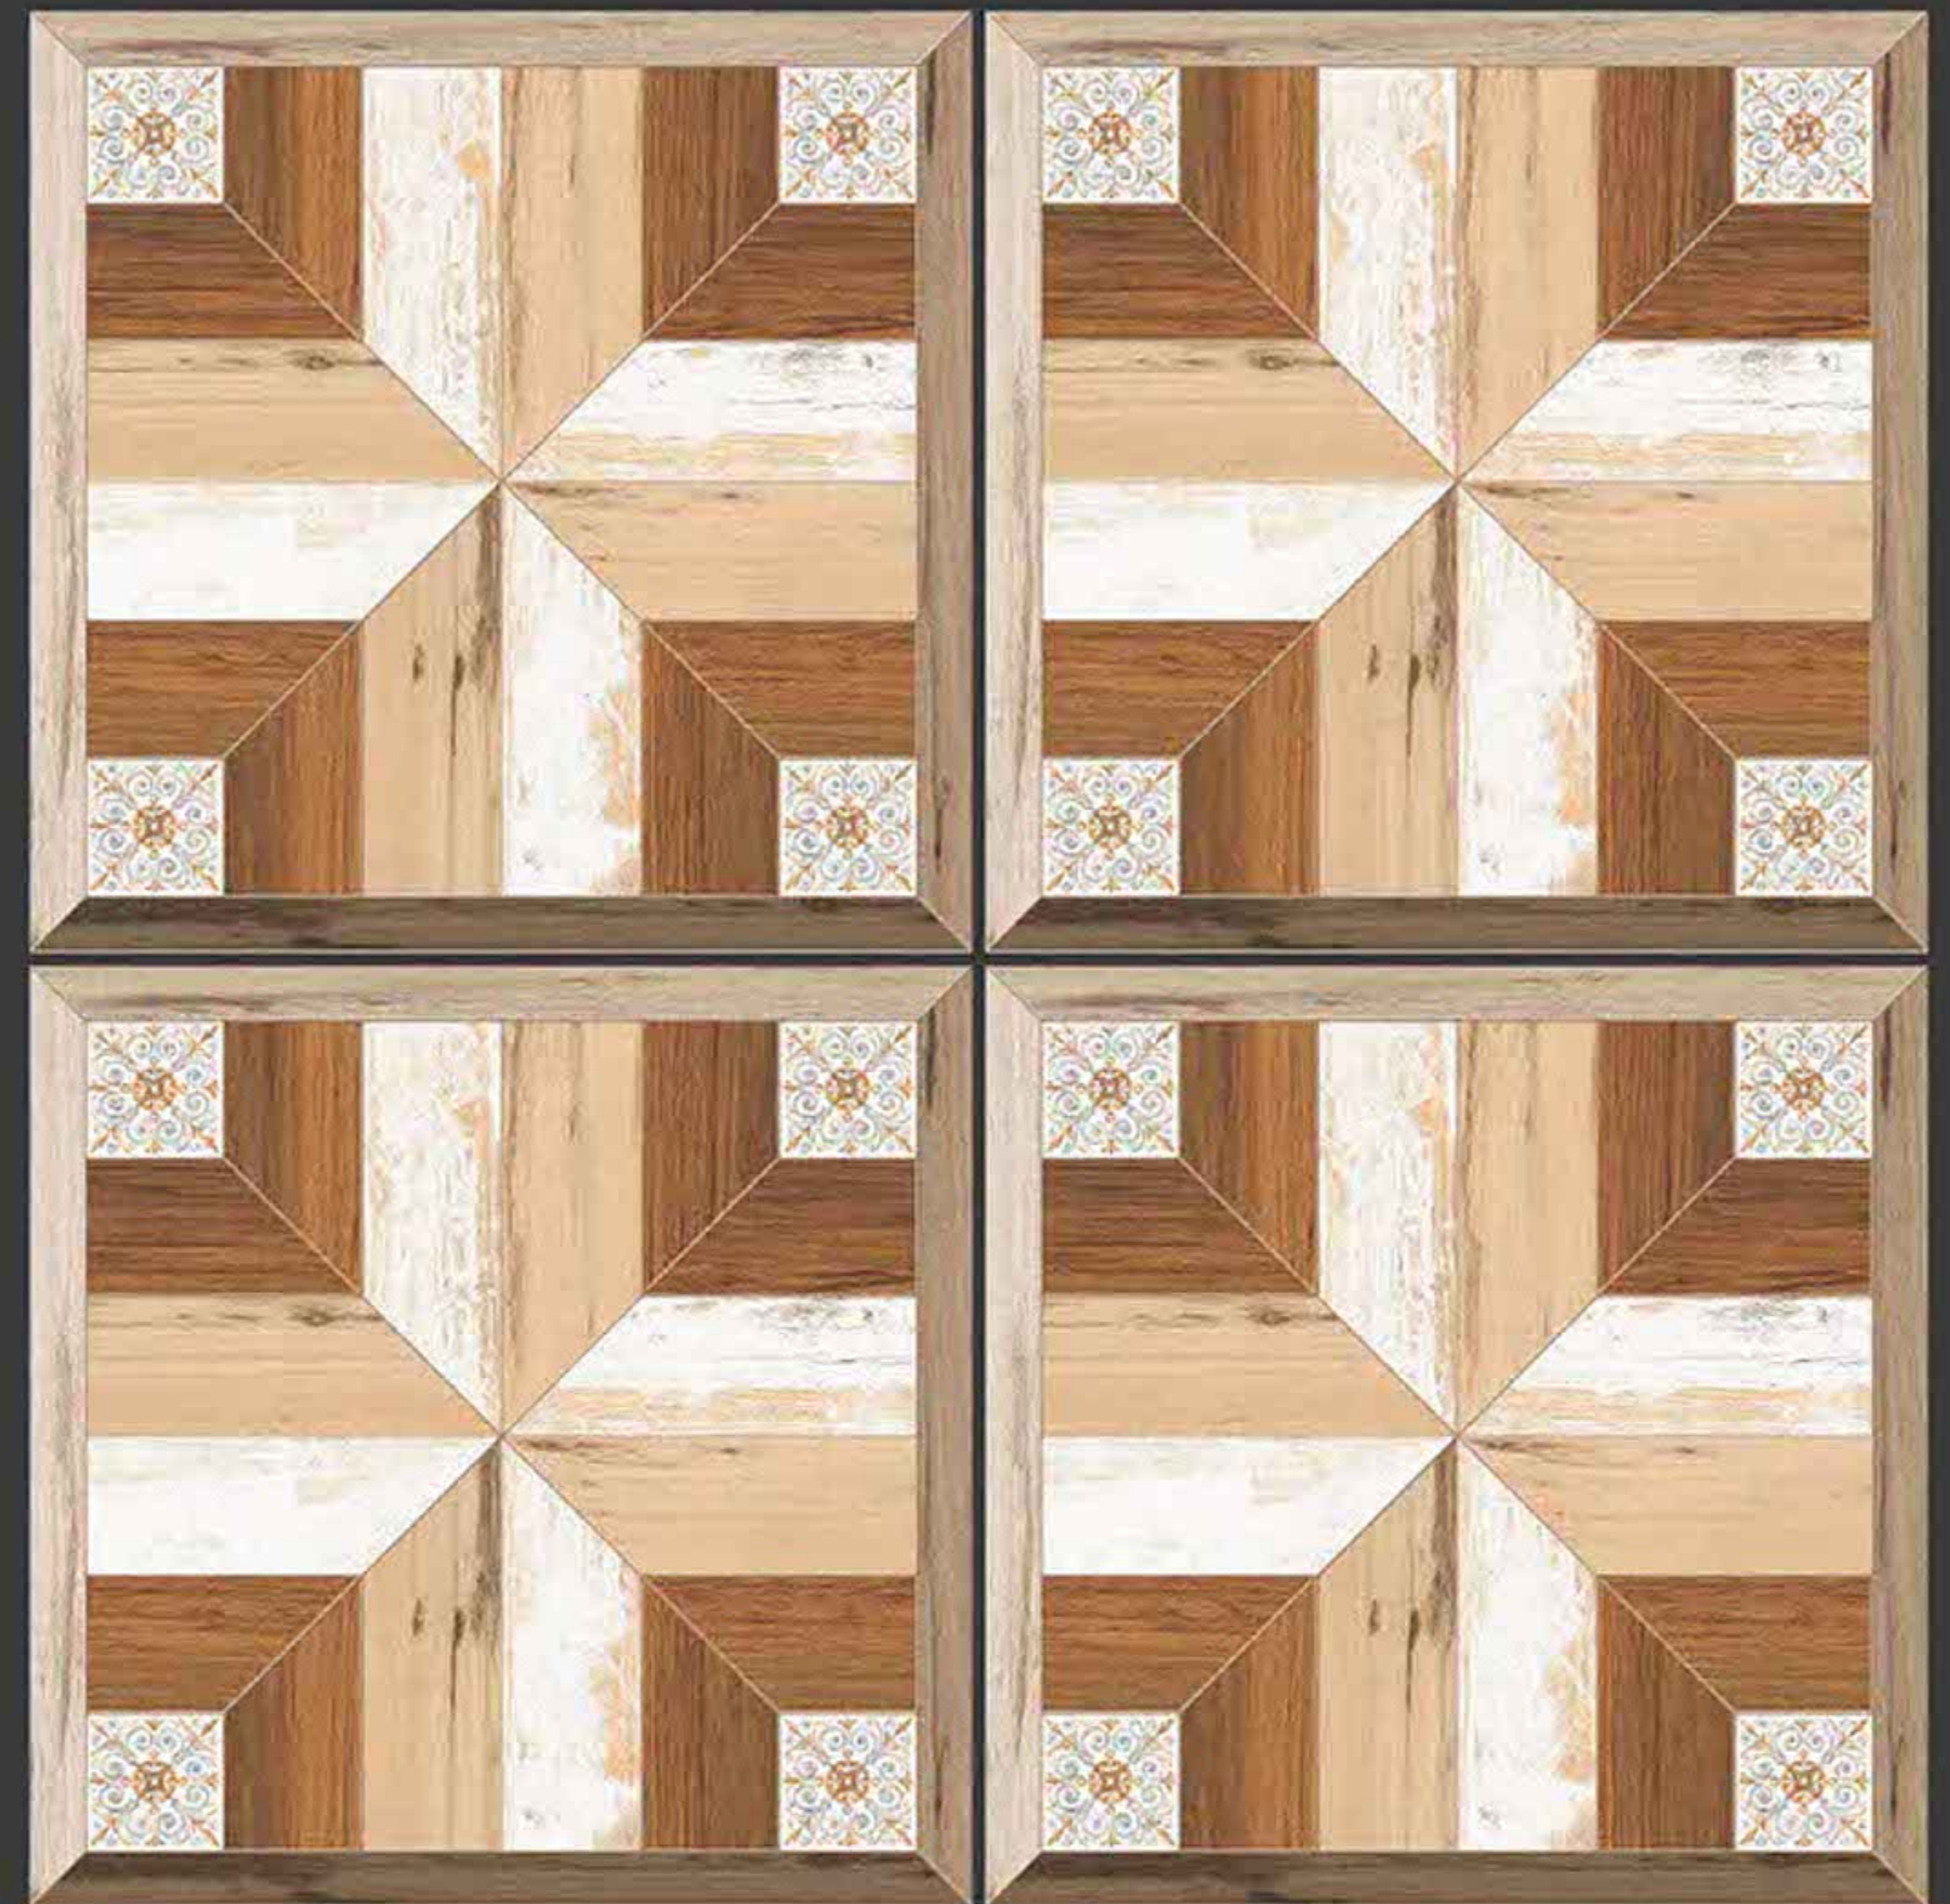

**SEMI VITRIFIED
TILES 600X600MM**

- Floor Tiles
- Multiple Application
- Eco Friendly
- Zero Maintenance