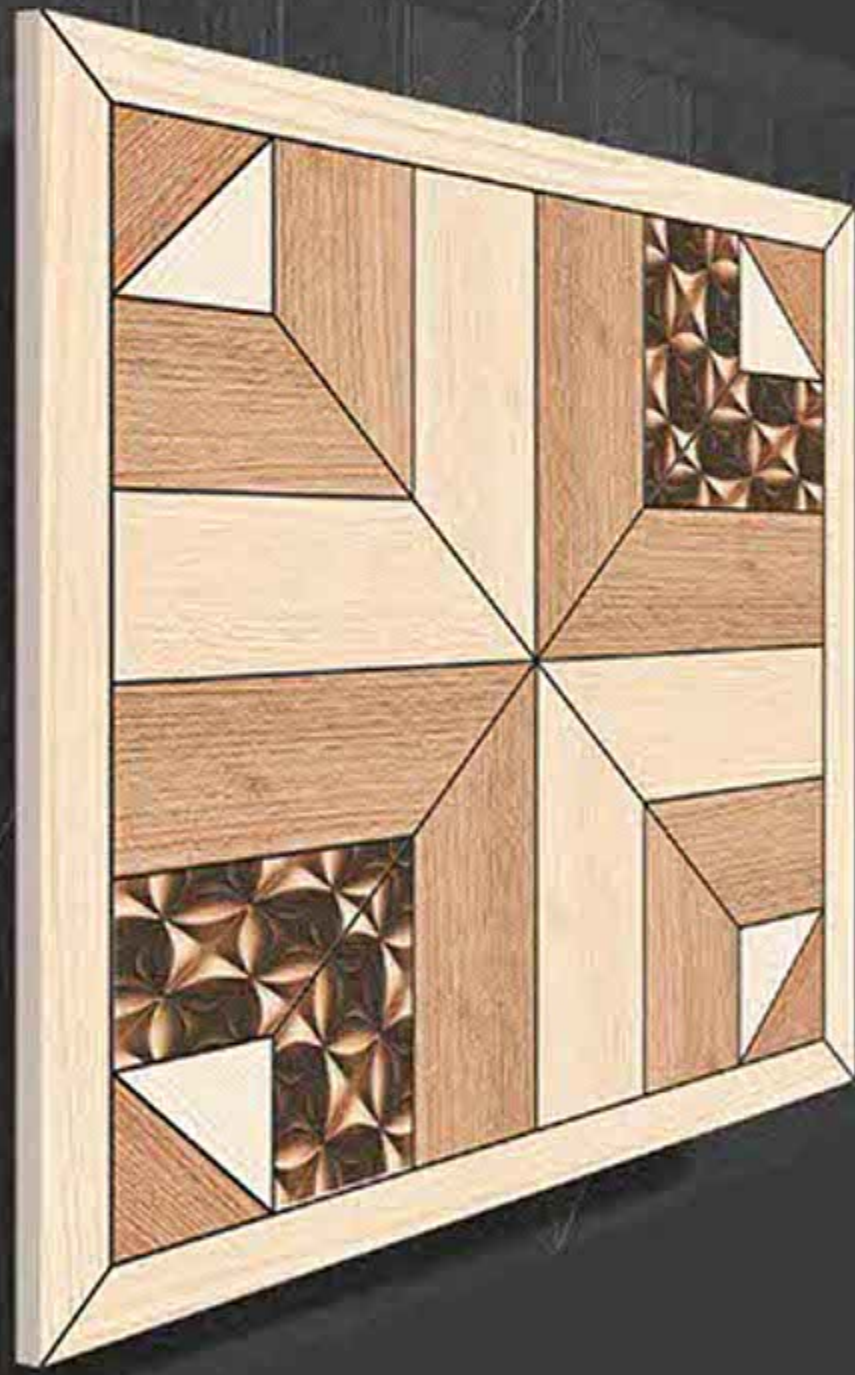

ULTRAEDGE
CERAMIC

RED CEDAR

RUSTIC SERIES

**SEMI VITRIFIED
TILES 600X600MM**

- Floor Tiles
- Multiple Application
- Eco Friendly
- Zero Maintenance

SWISS GREEN

RUSTIC SERIES

**SEMI VITRIFIED
TILES 600X600MM**