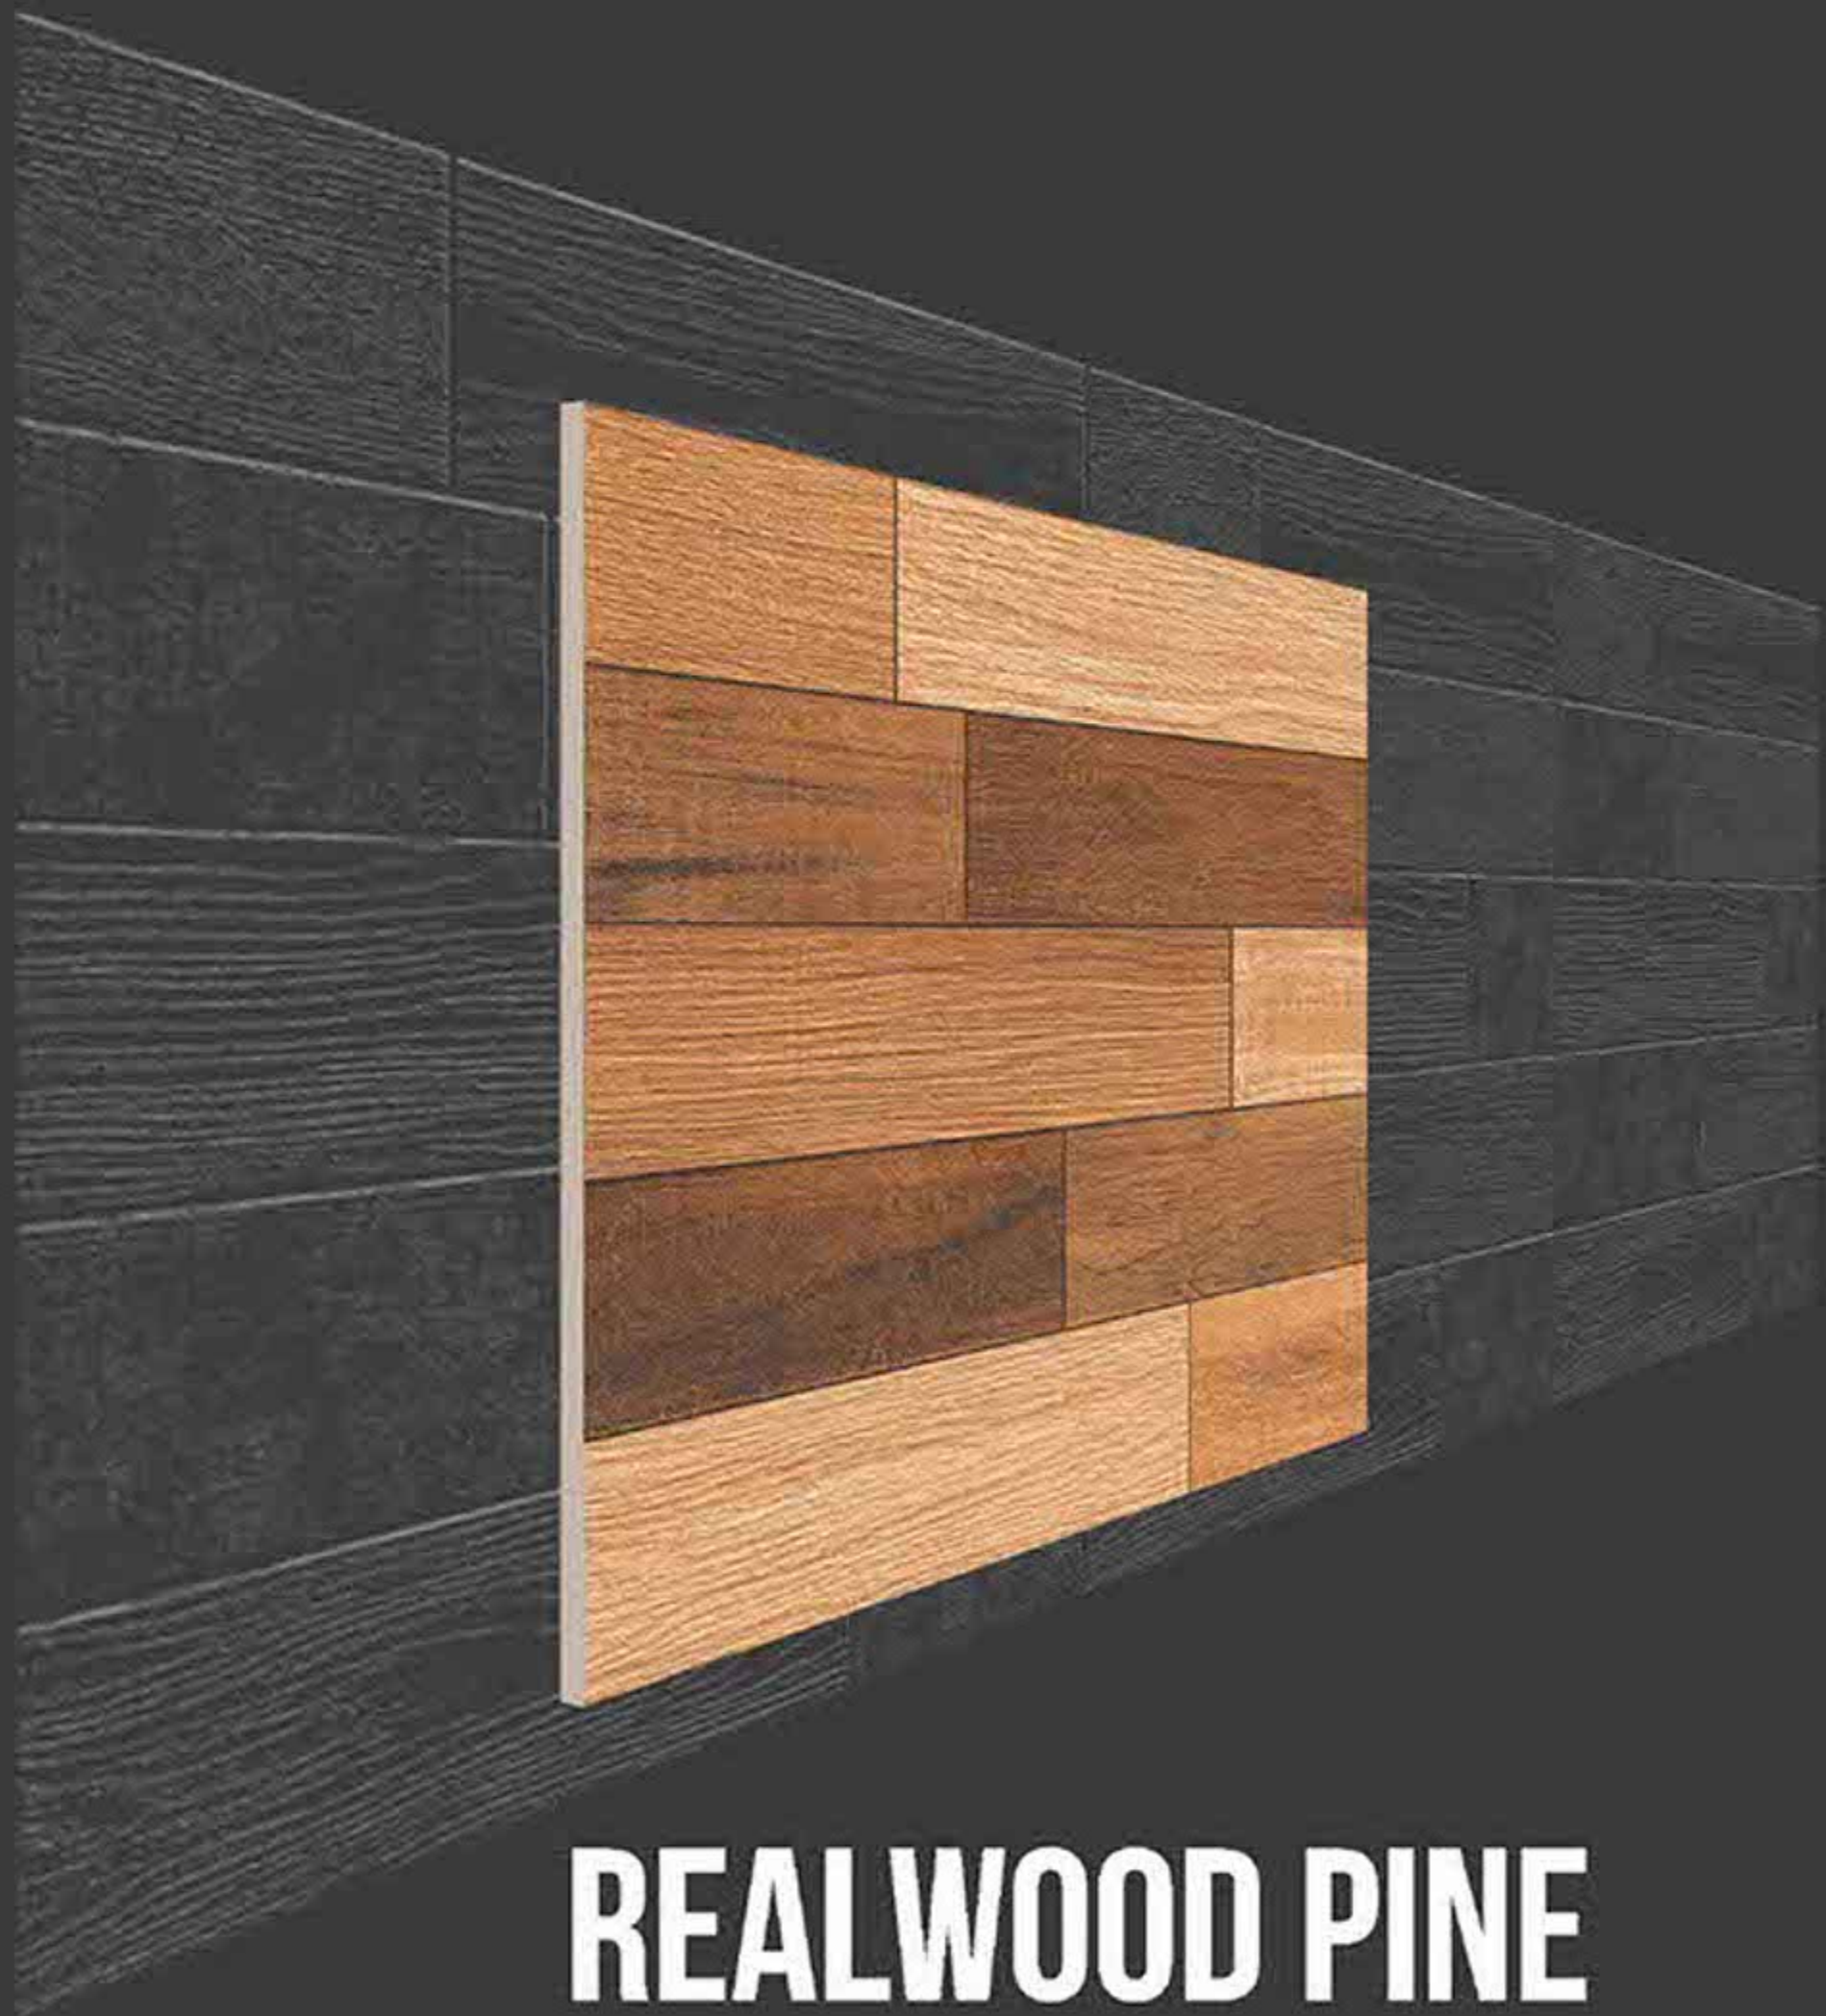

OPERA RED

RUSTIC SERIES

**SEMI VITRIFIED
TILES 600X600MM**

-  Floor Tiles
-  Multiple Application
-  Eco Friendly
-  Zero Maintenance

ULTRAEDGE
CERAMIC

PITRA WOOD

RUSTIC SERIES

**SEMI VITRIFIED
TILES 600X600MM**