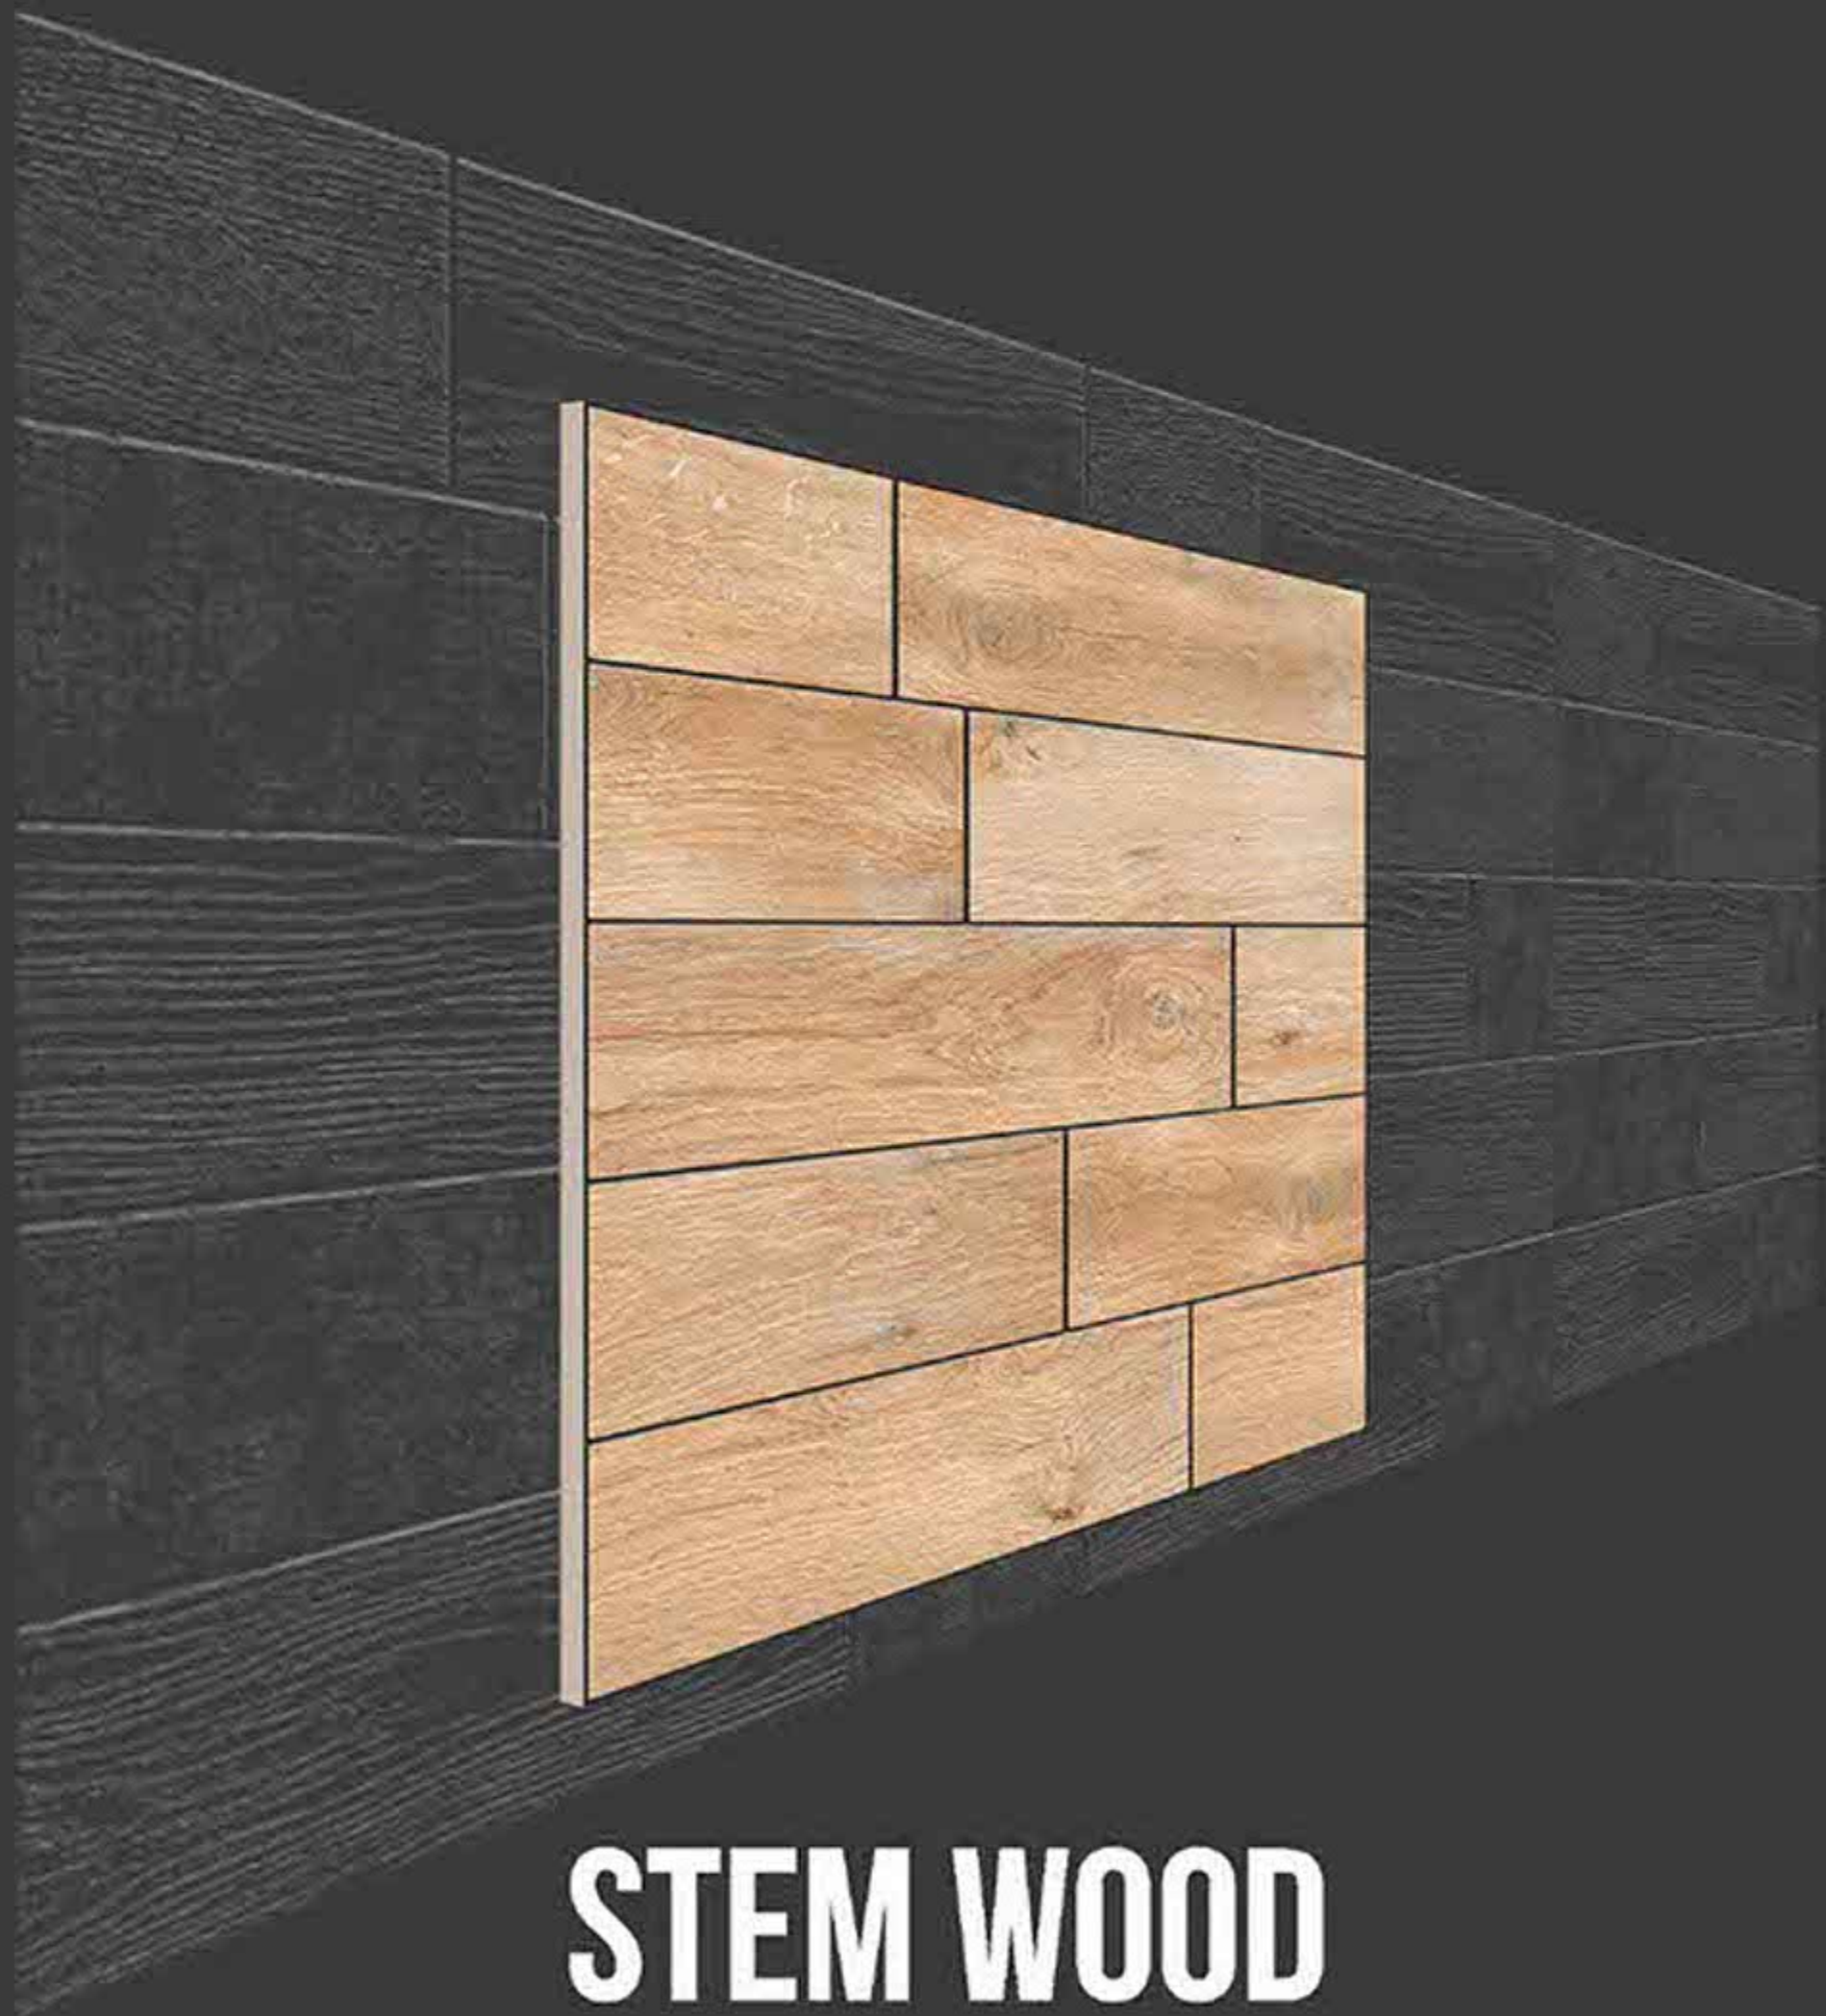

STEM WOOD

RUSTIC SERIES