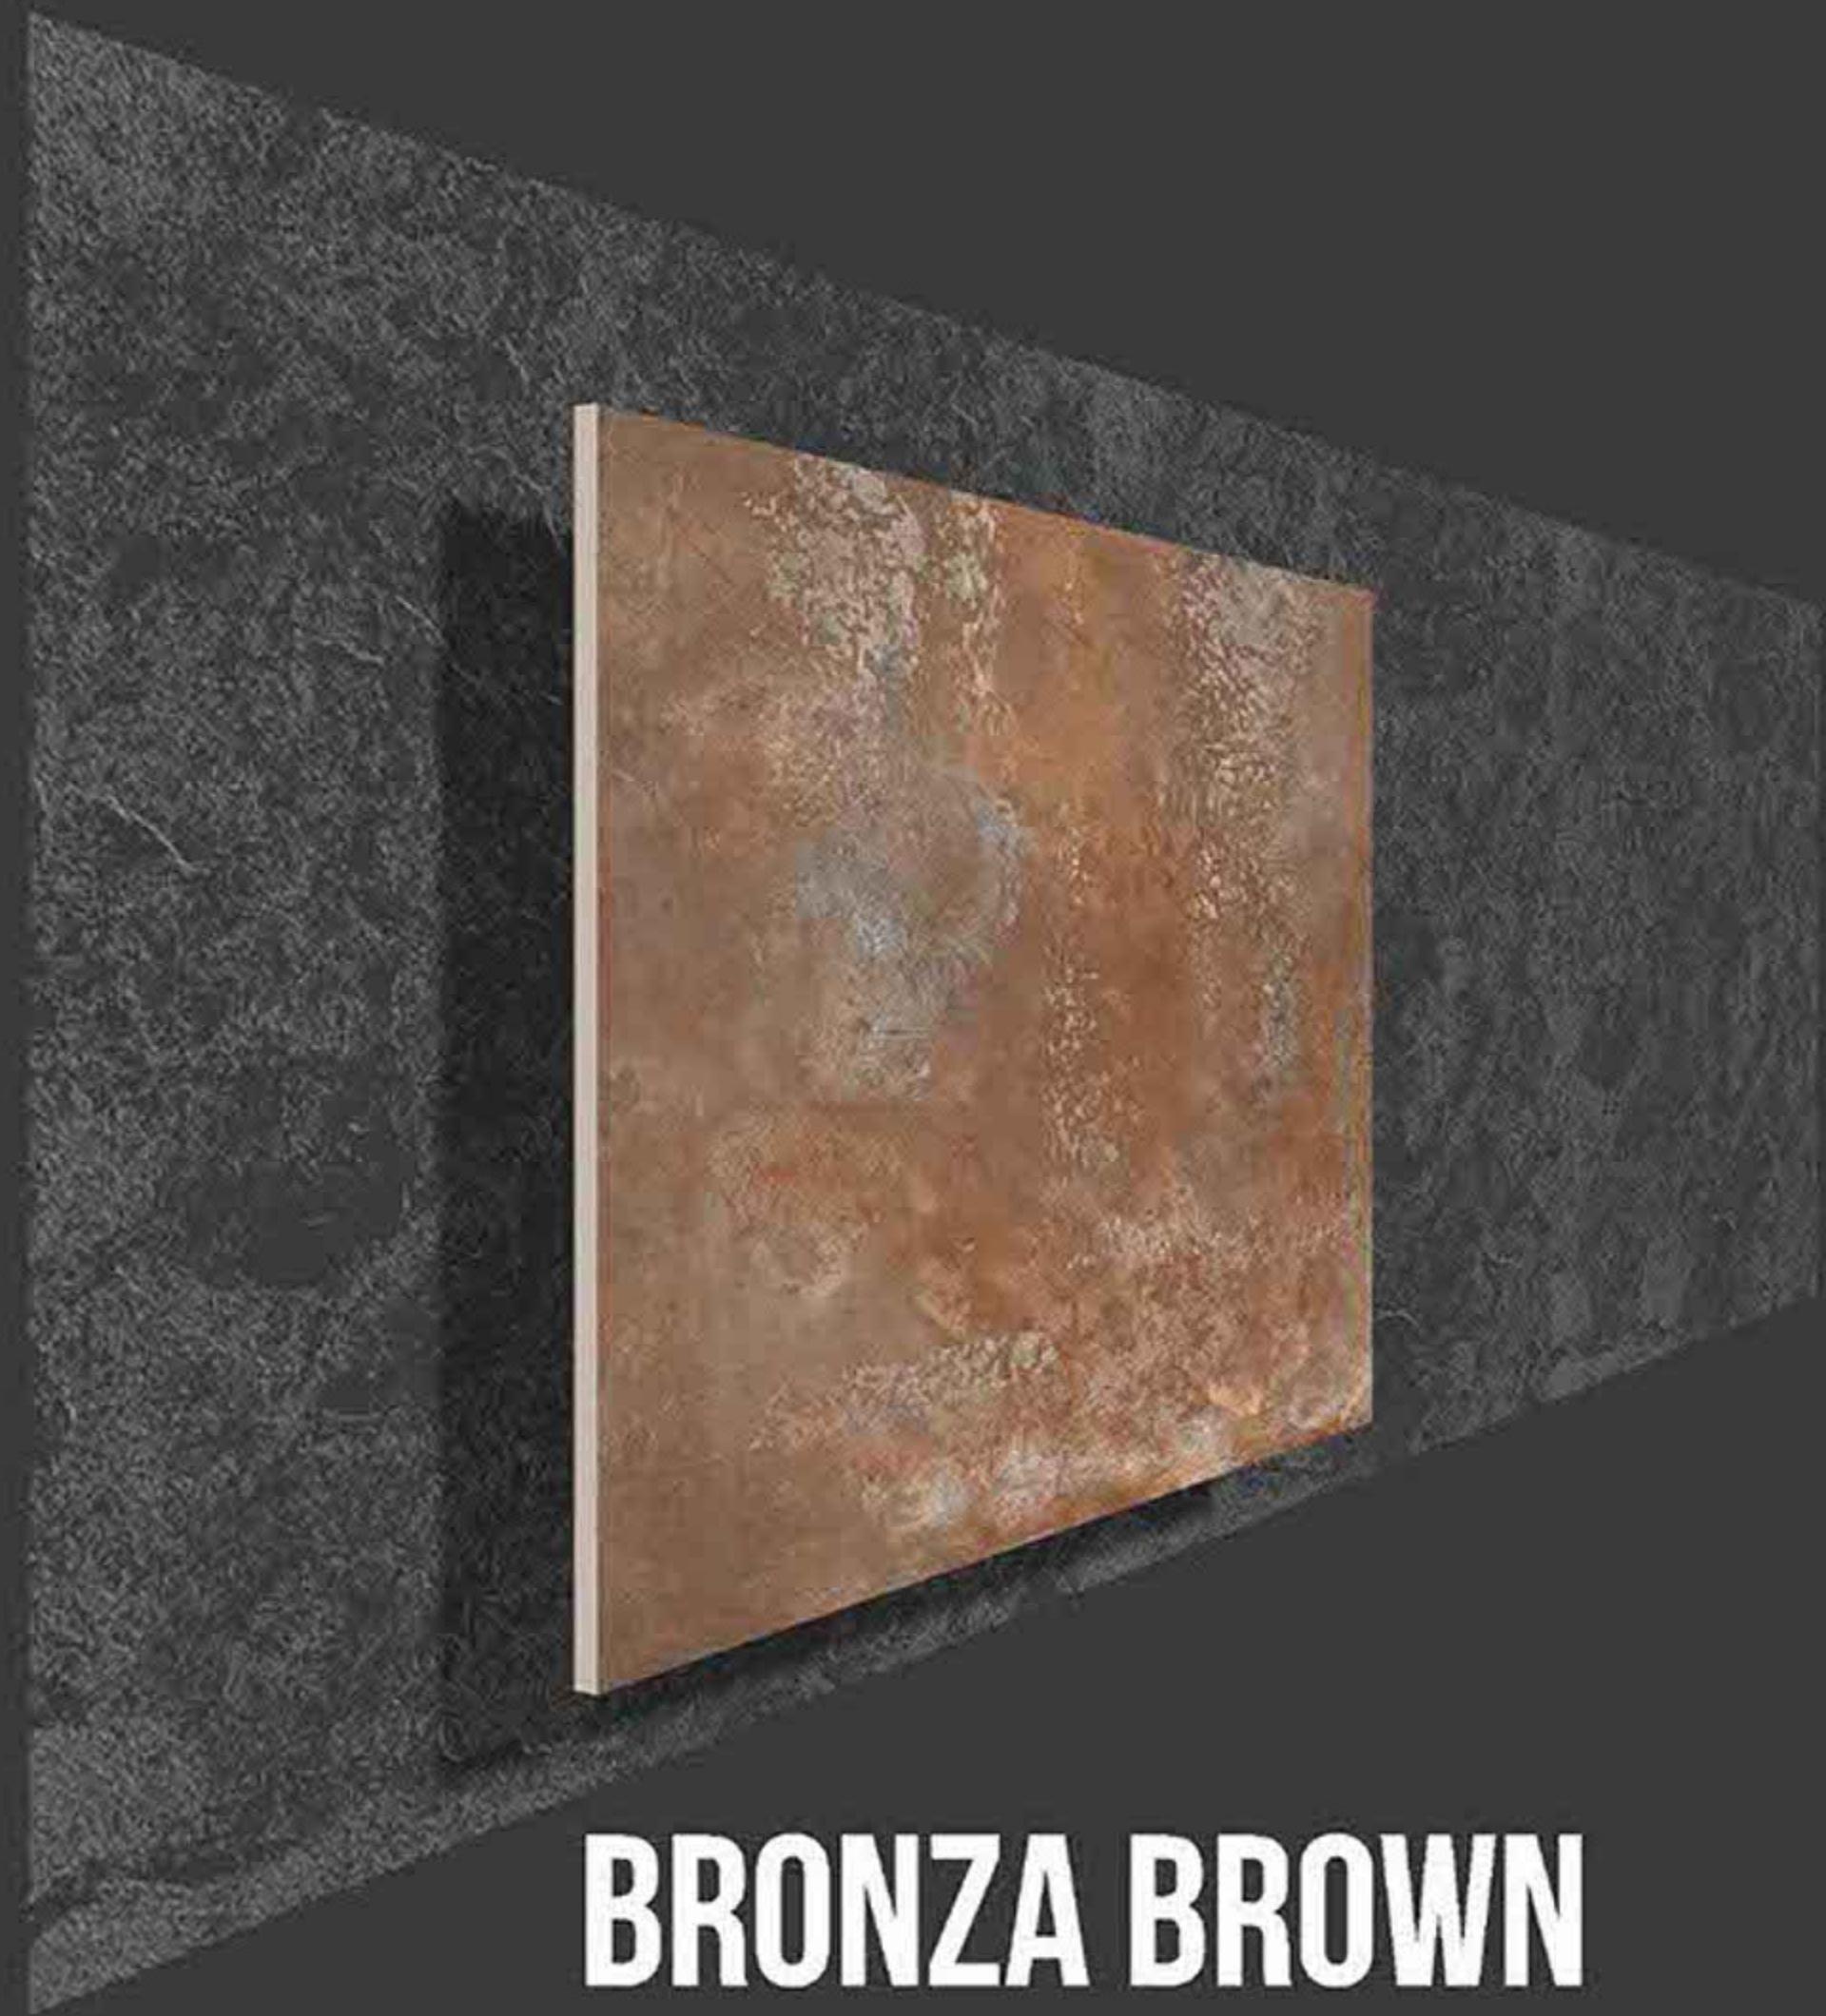

RUSTIC SERIES

BRONZA BROWN