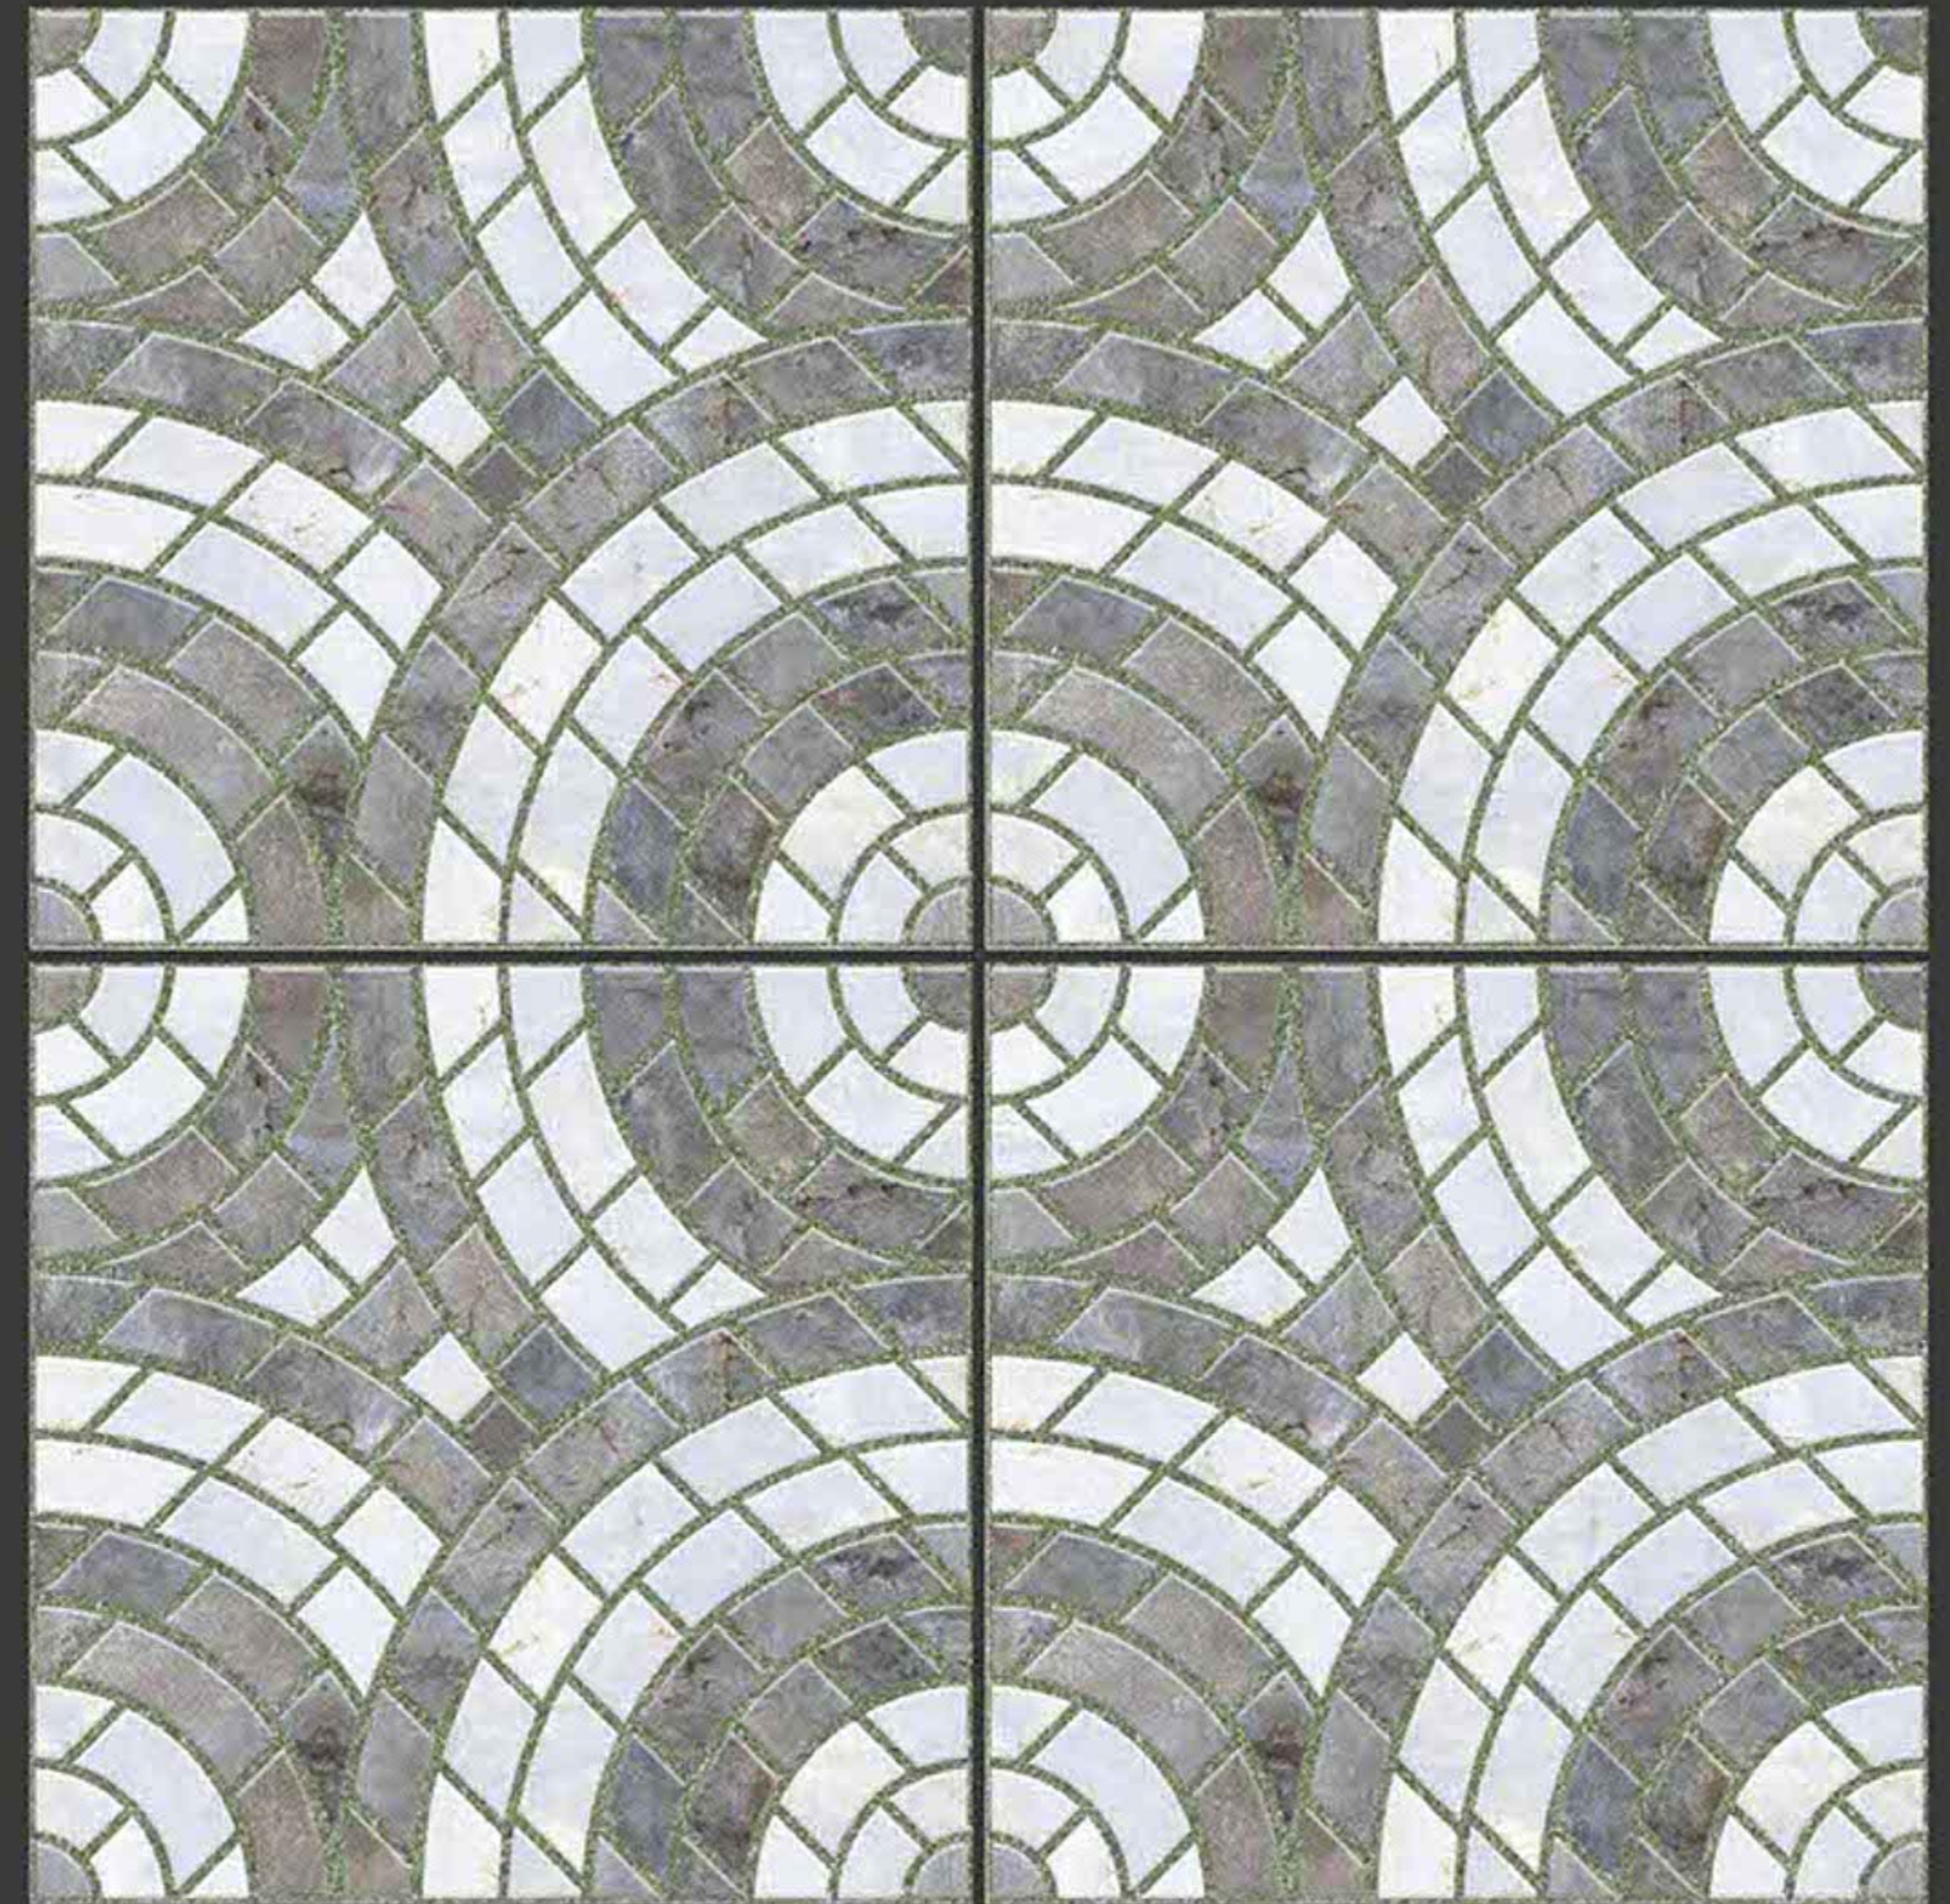

**SEMI VITRIFIED
TILES 600X600MM**

- Floor Tiles
- Multiple Application
- Eco Friendly
- Zero Maintenance

ULTRAEDGE
CERAMIC

LIGNUM BROWN

RUSTIC SERIES

**SEMI VITRIFIED
TILES 600X600MM**

MOUNTAIN GREY

RUSTIC SERIES