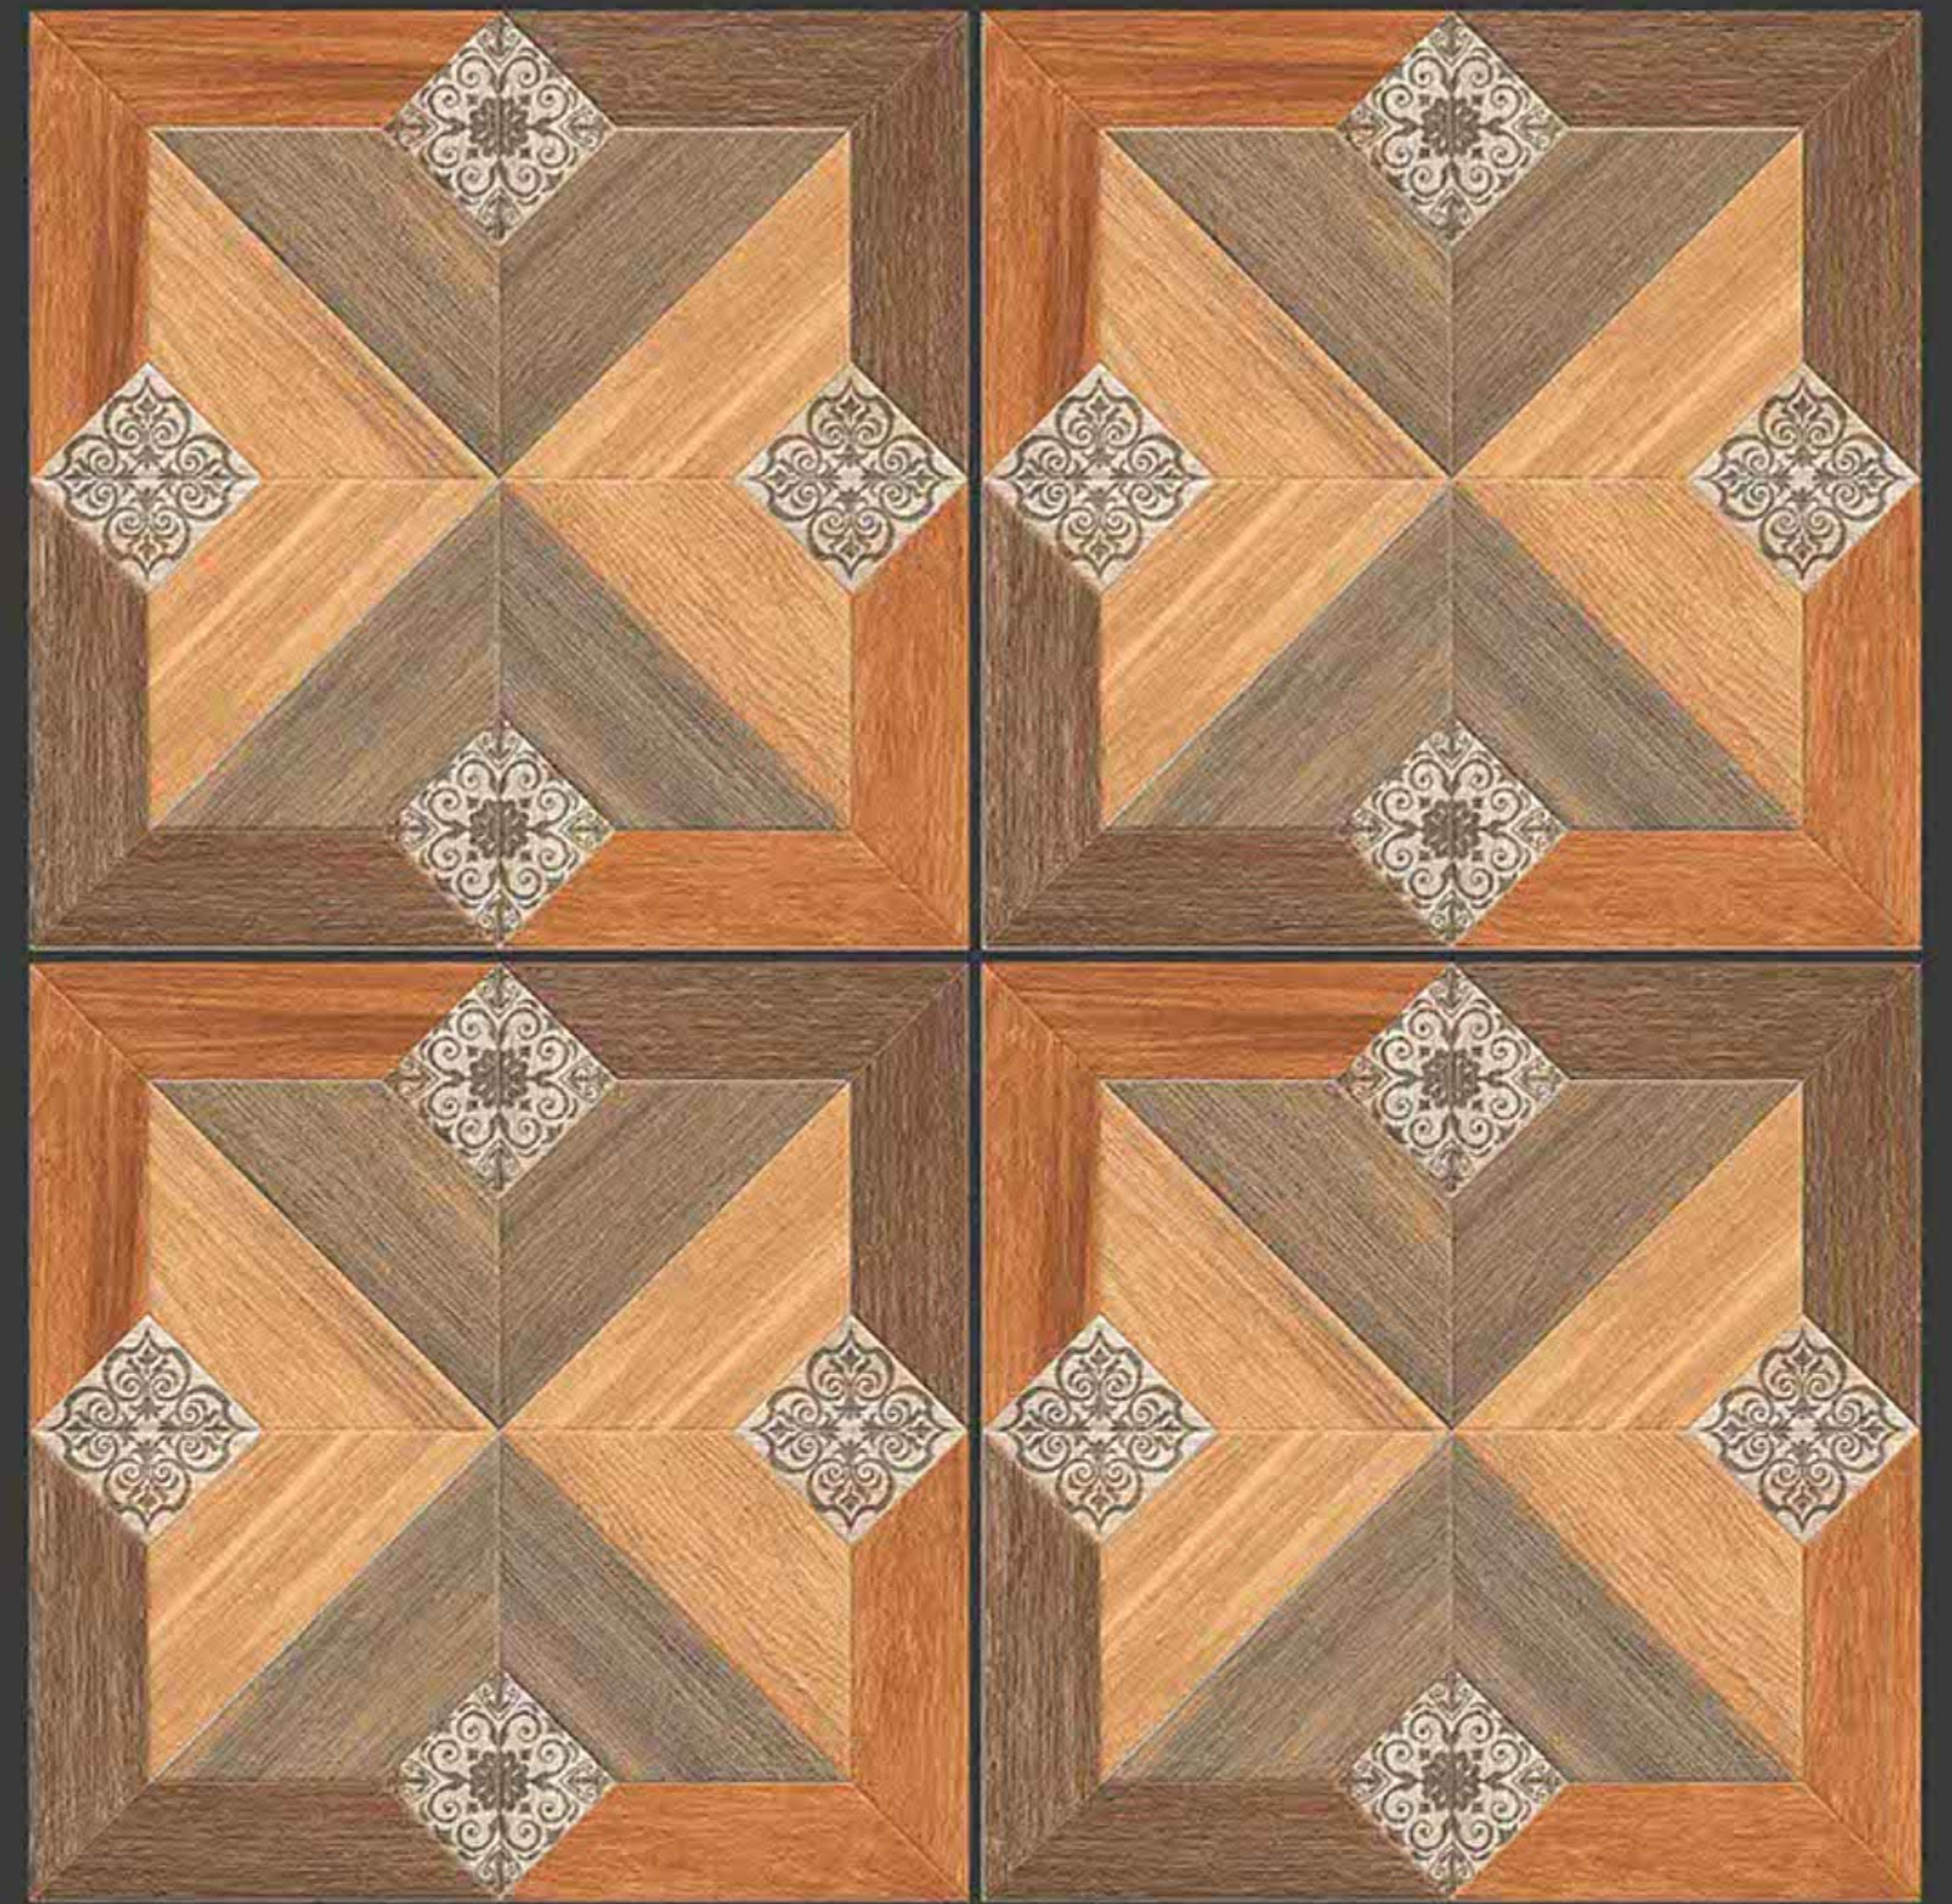

RUSTIC SERIES

SIMPAL CHEX

**SEMI VITRIFIED
TILES 600X600MM**

-  Floor Tiles
-  Multiple Application
-  Eco Friendly
-  Zero Maintenance

ULTRAEDGE
CERAMIC

VECTOR WOOD

RUSTIC SERIES

**SEMI VITRIFIED
TILES 600X600MM**