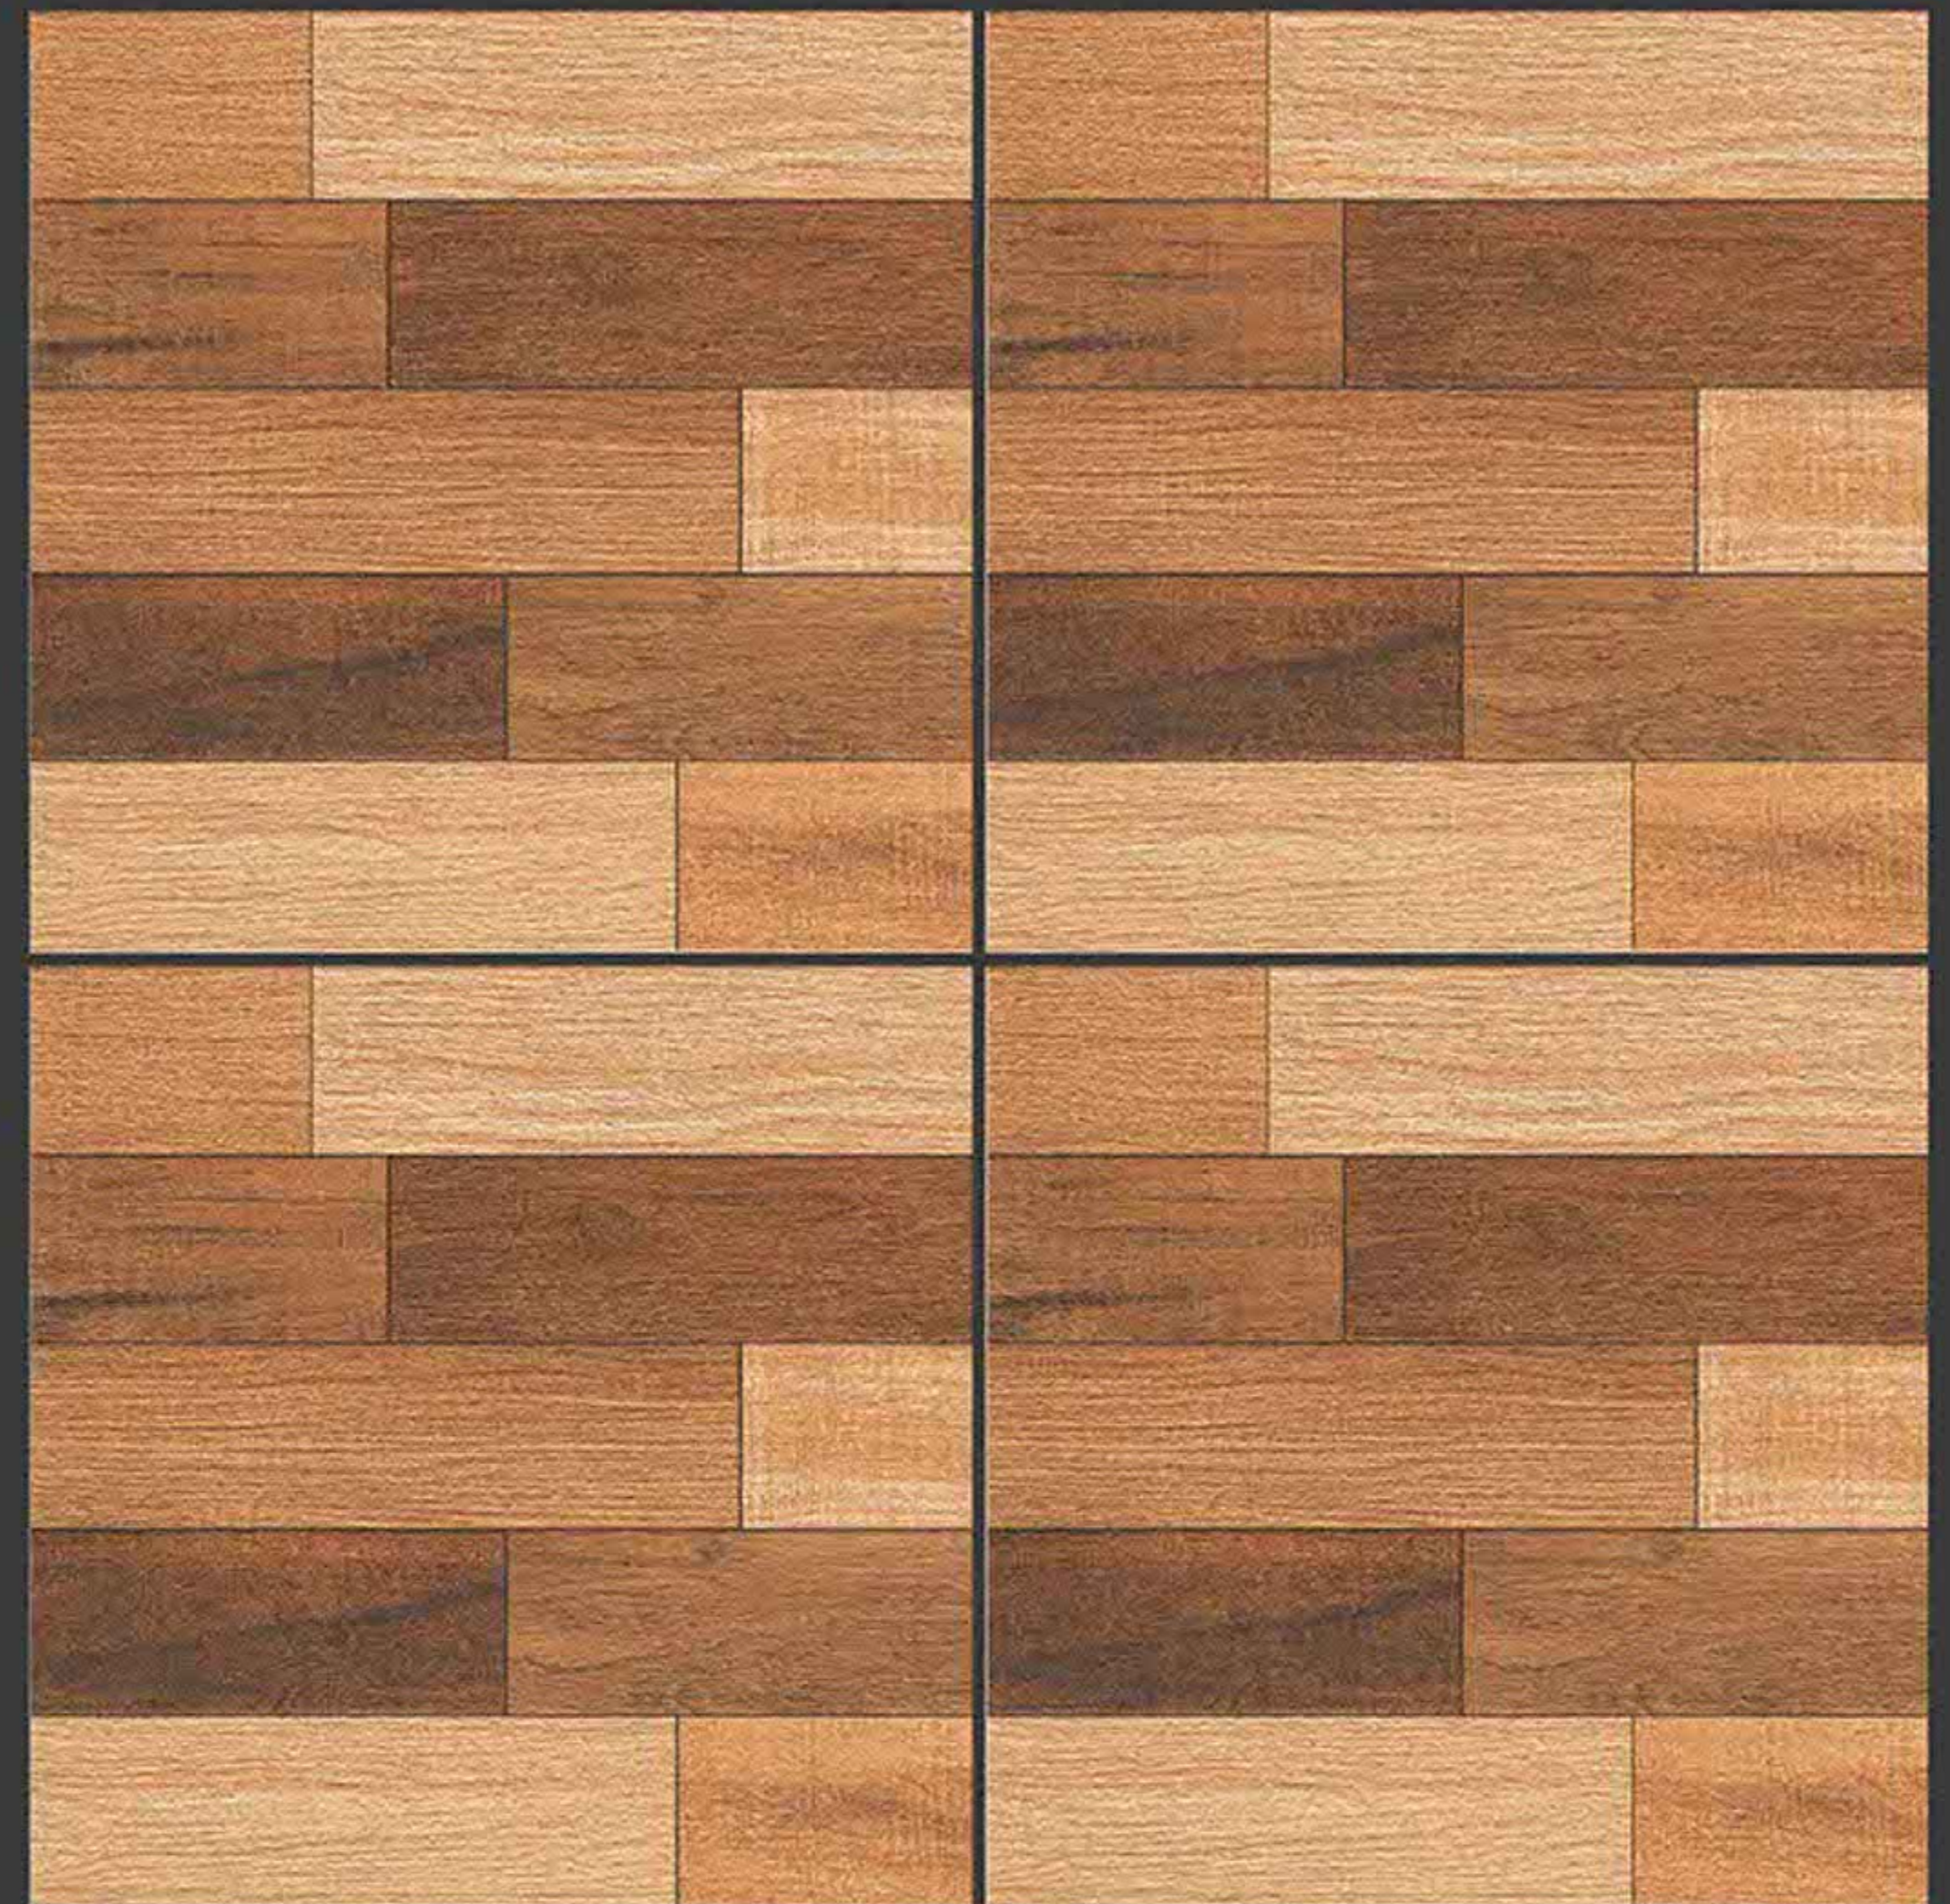

**SEMI VITRIFIED
TILES 600X600MM**

- Floor Tiles
- Multiple Application
- Eco Friendly
- Zero Maintenance