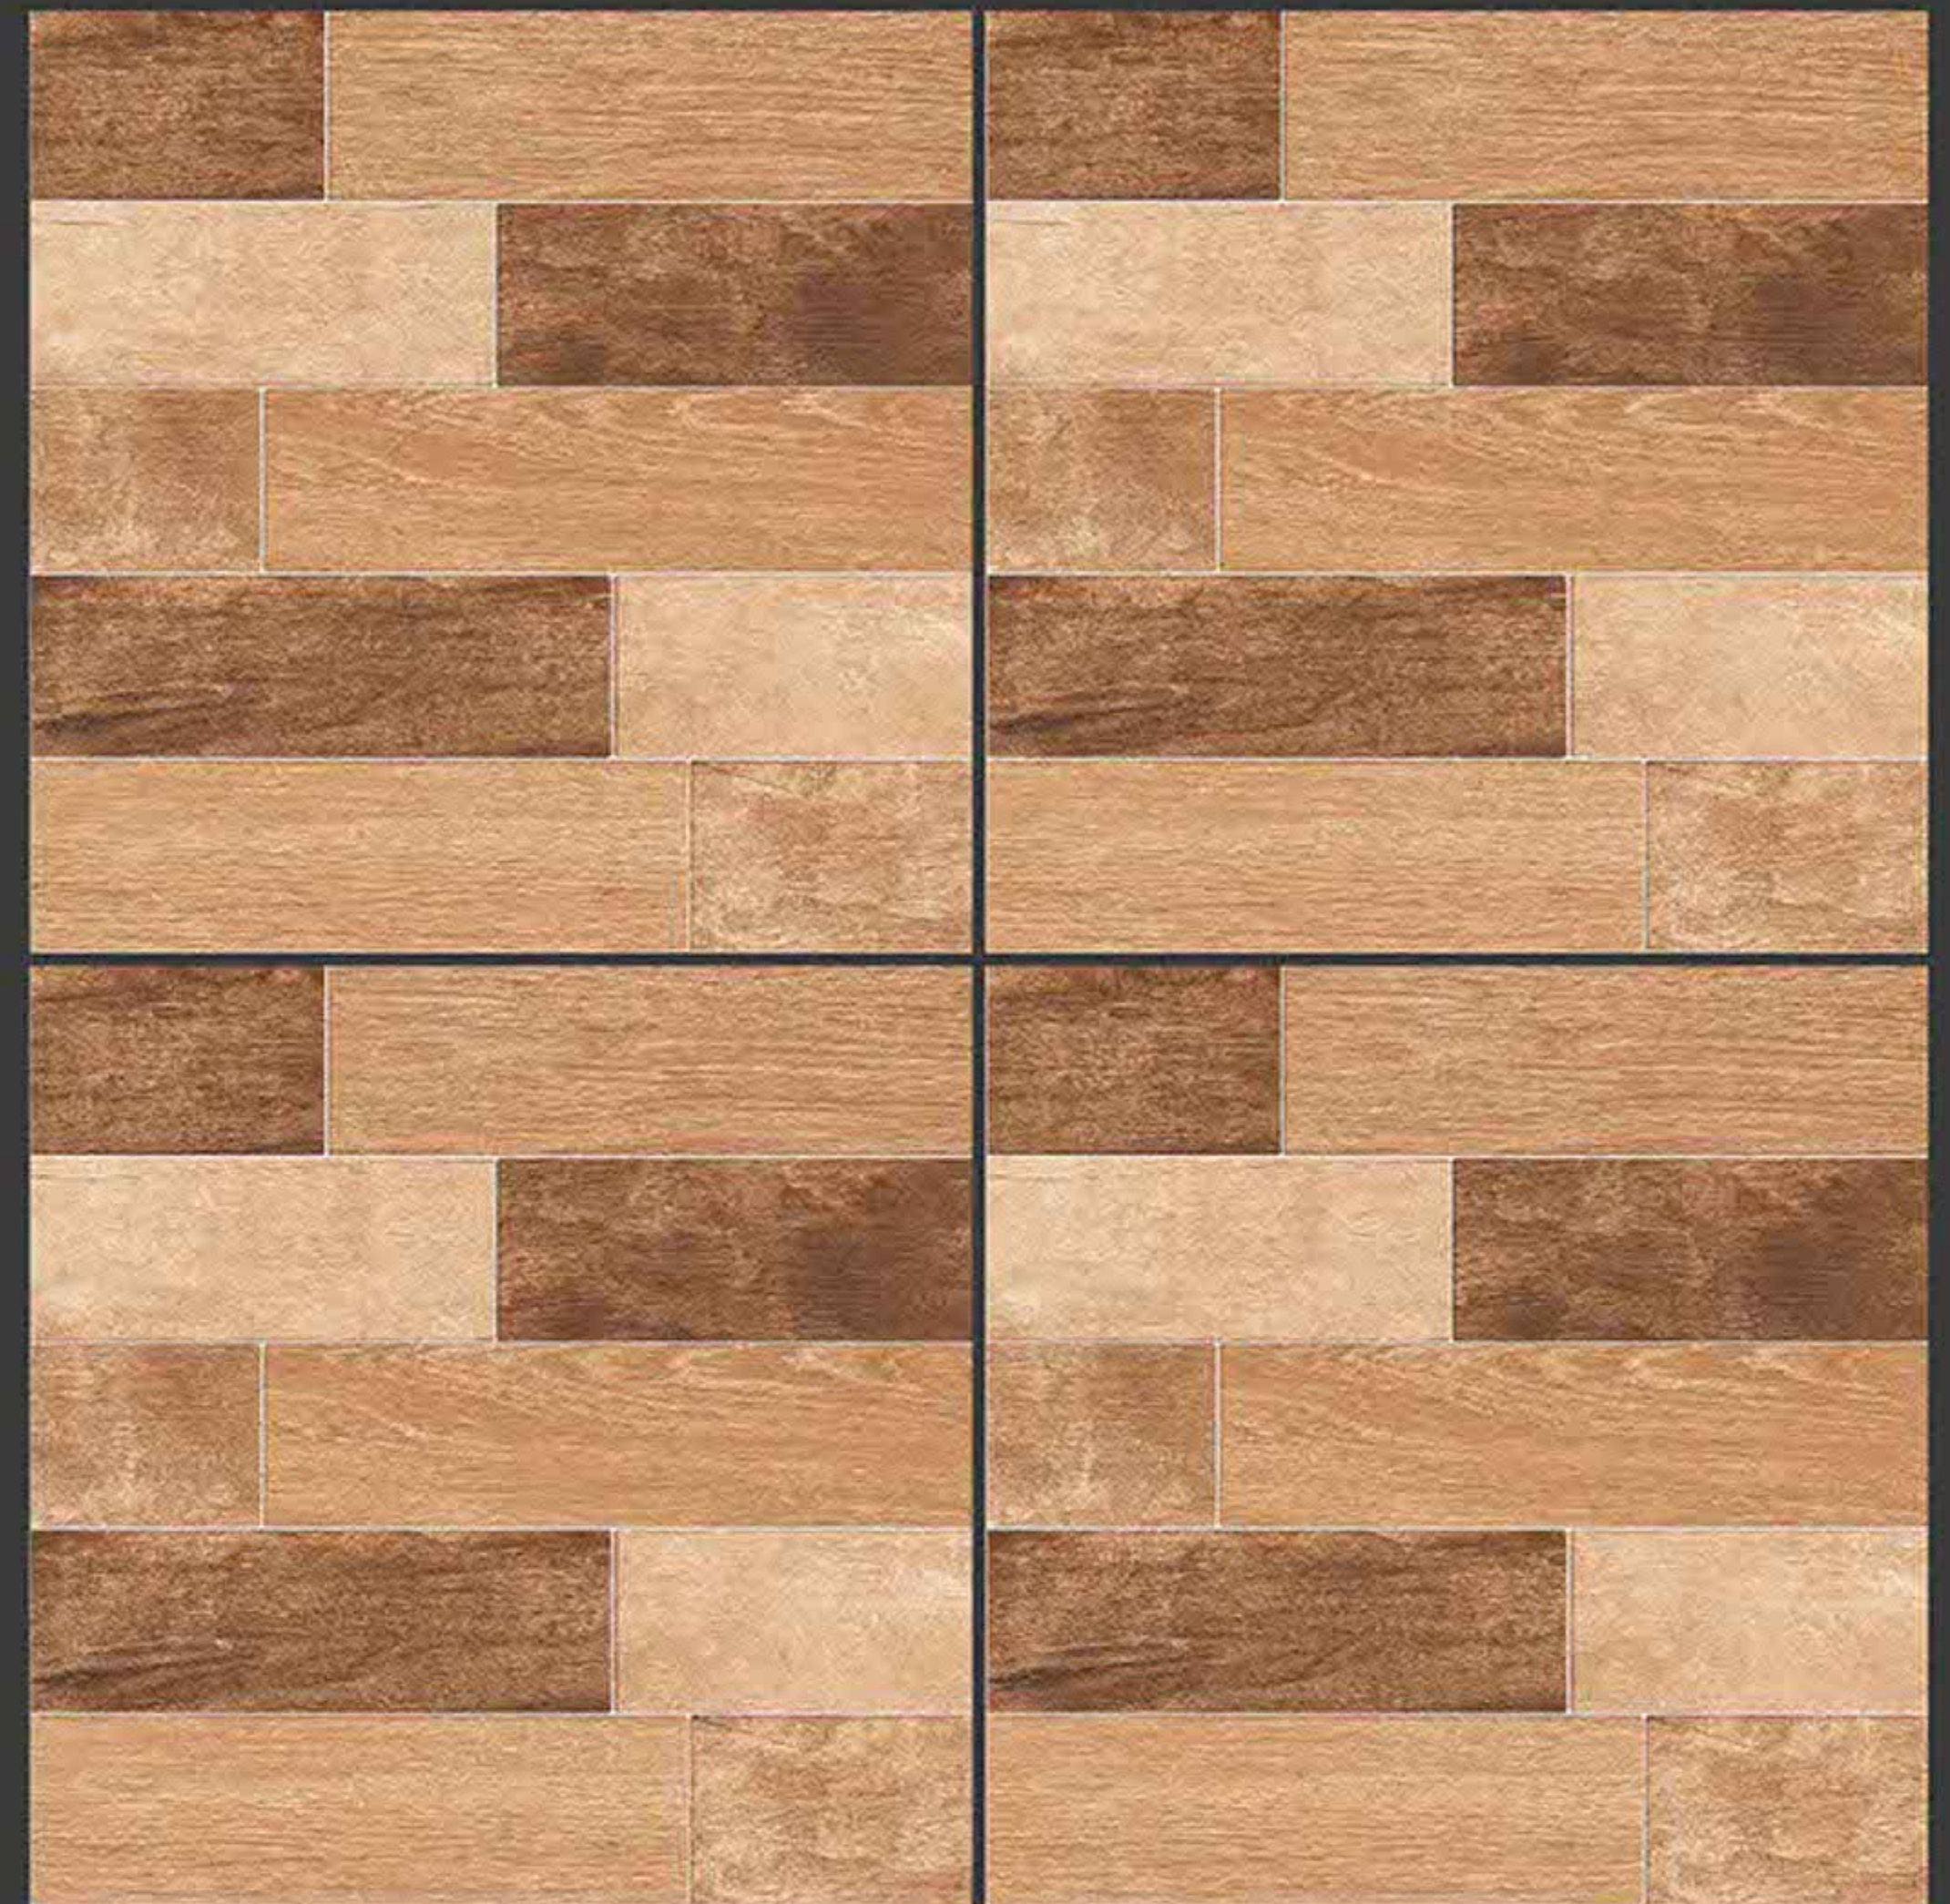

RUSTIC SERIES

CONVER GREY

**SEMI VITRIFIED
TILES 600X600MM**

-  Floor Tiles
-  Multiple Application
-  Eco Friendly
-  Zero Maintenance

RUSTIC SERIES

COSMO BROWN

**SEMI VITRIFIED
TILES 600X600MM**

-  Floor Tiles
-  Multiple Application
-  Eco Friendly
-  Zero Maintenance