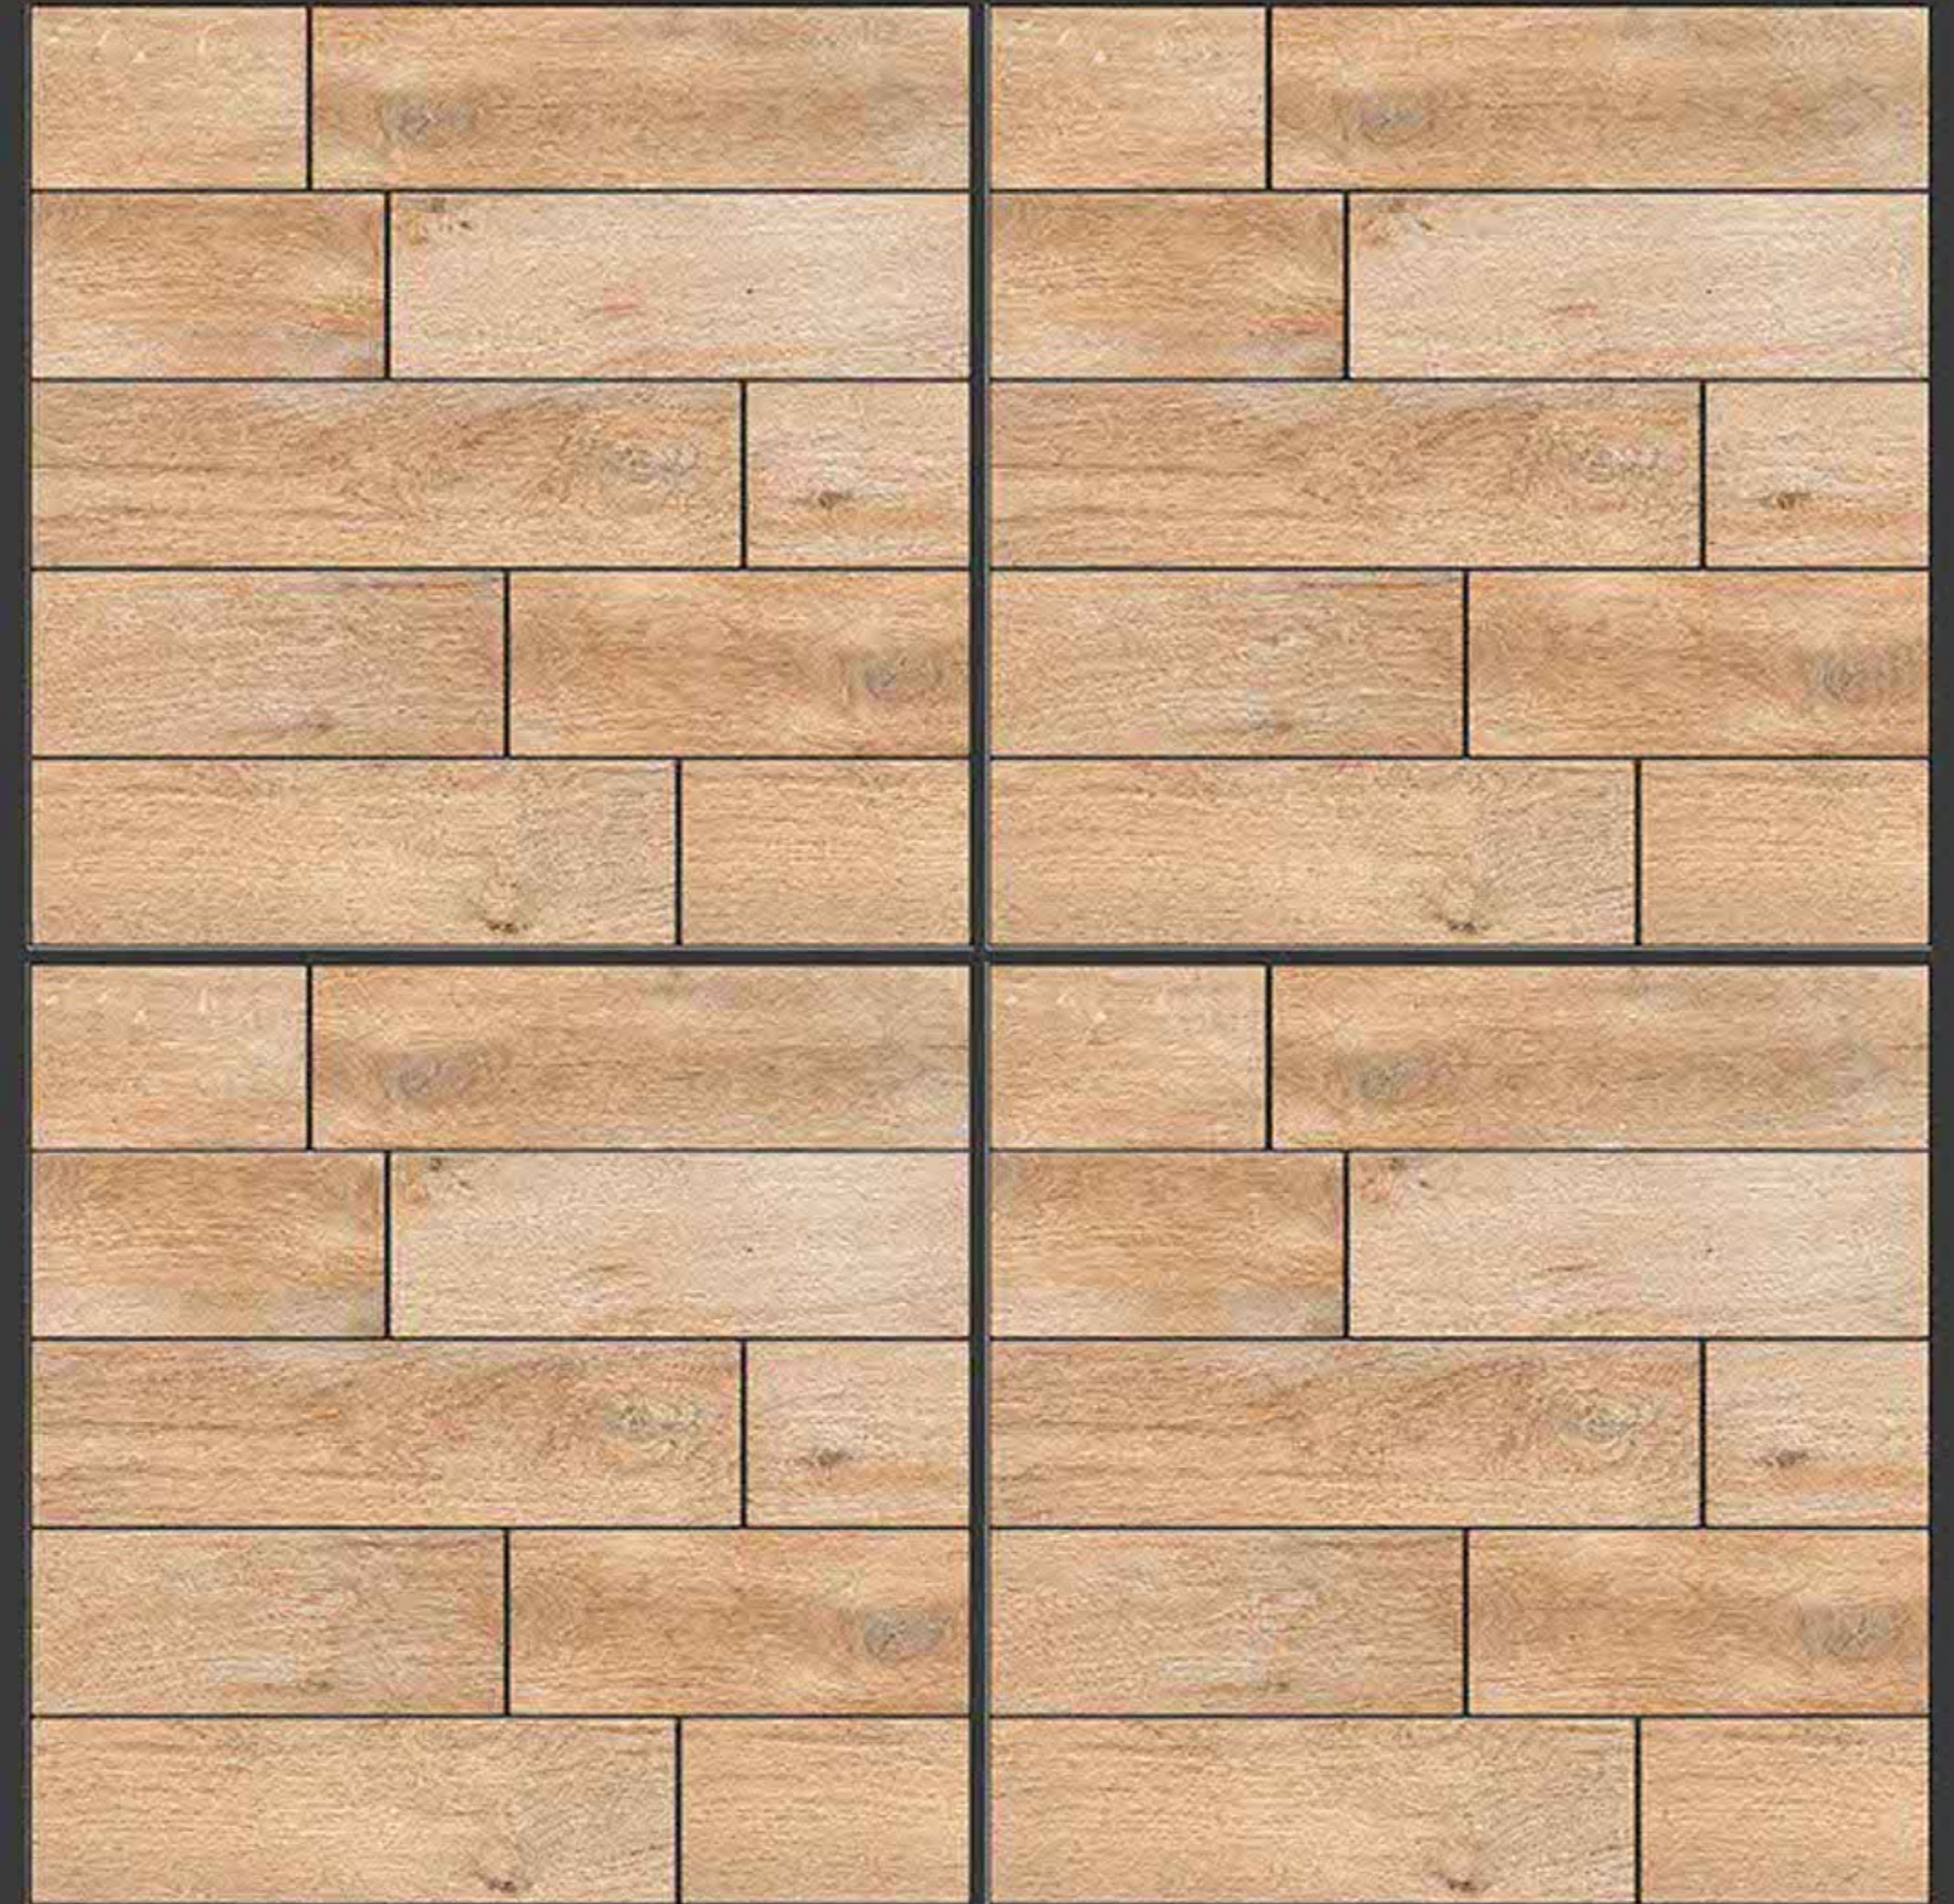

RUSTIC SERIES

SPRUCE BROWN

**SEMI VITRIFIED
TILES 600X600MM**

-  Floor Tiles
-  Multiple Application
-  Eco Friendly
-  Zero Maintenance

STEM WOOD

RUSTIC SERIES

**SEMI VITRIFIED
TILES 600X600MM**

-  Floor Tiles
-  Multiple Application
-  Eco Friendly
-  Zero Maintenance