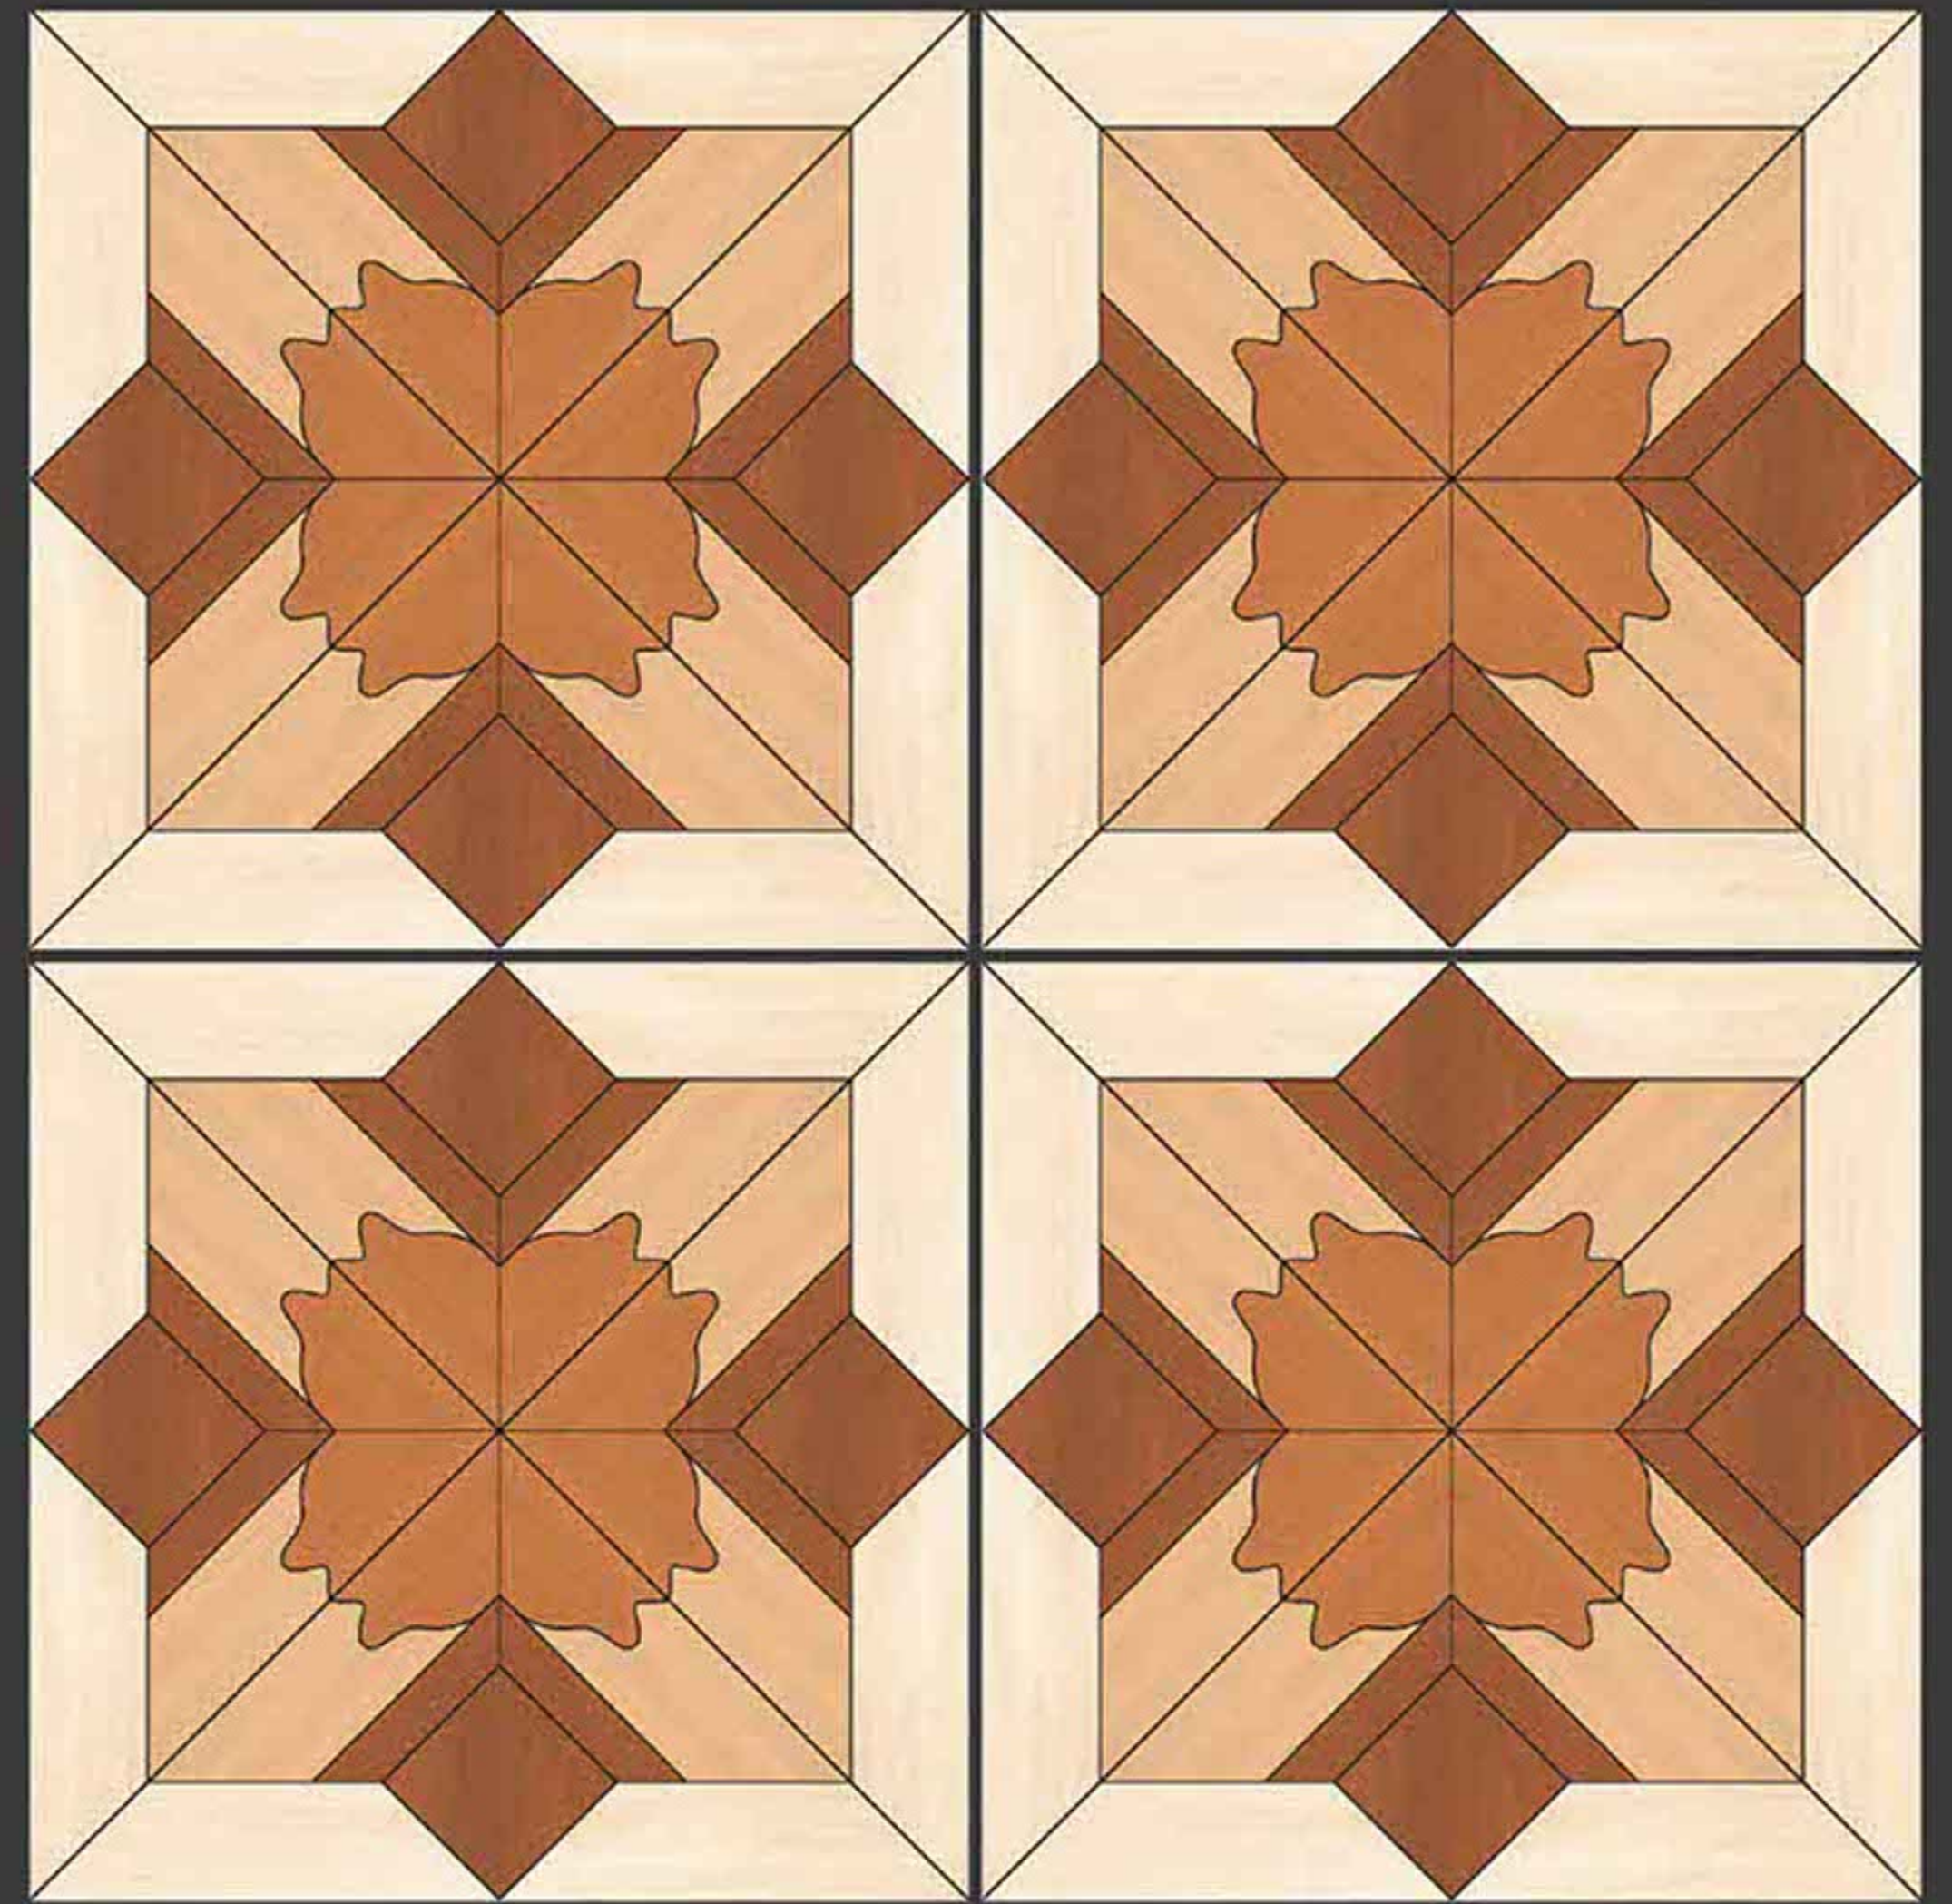

BRONZE WILLO

RUSTIC SERIES

**SEMI VITRIFIED
TILES 600X600MM**