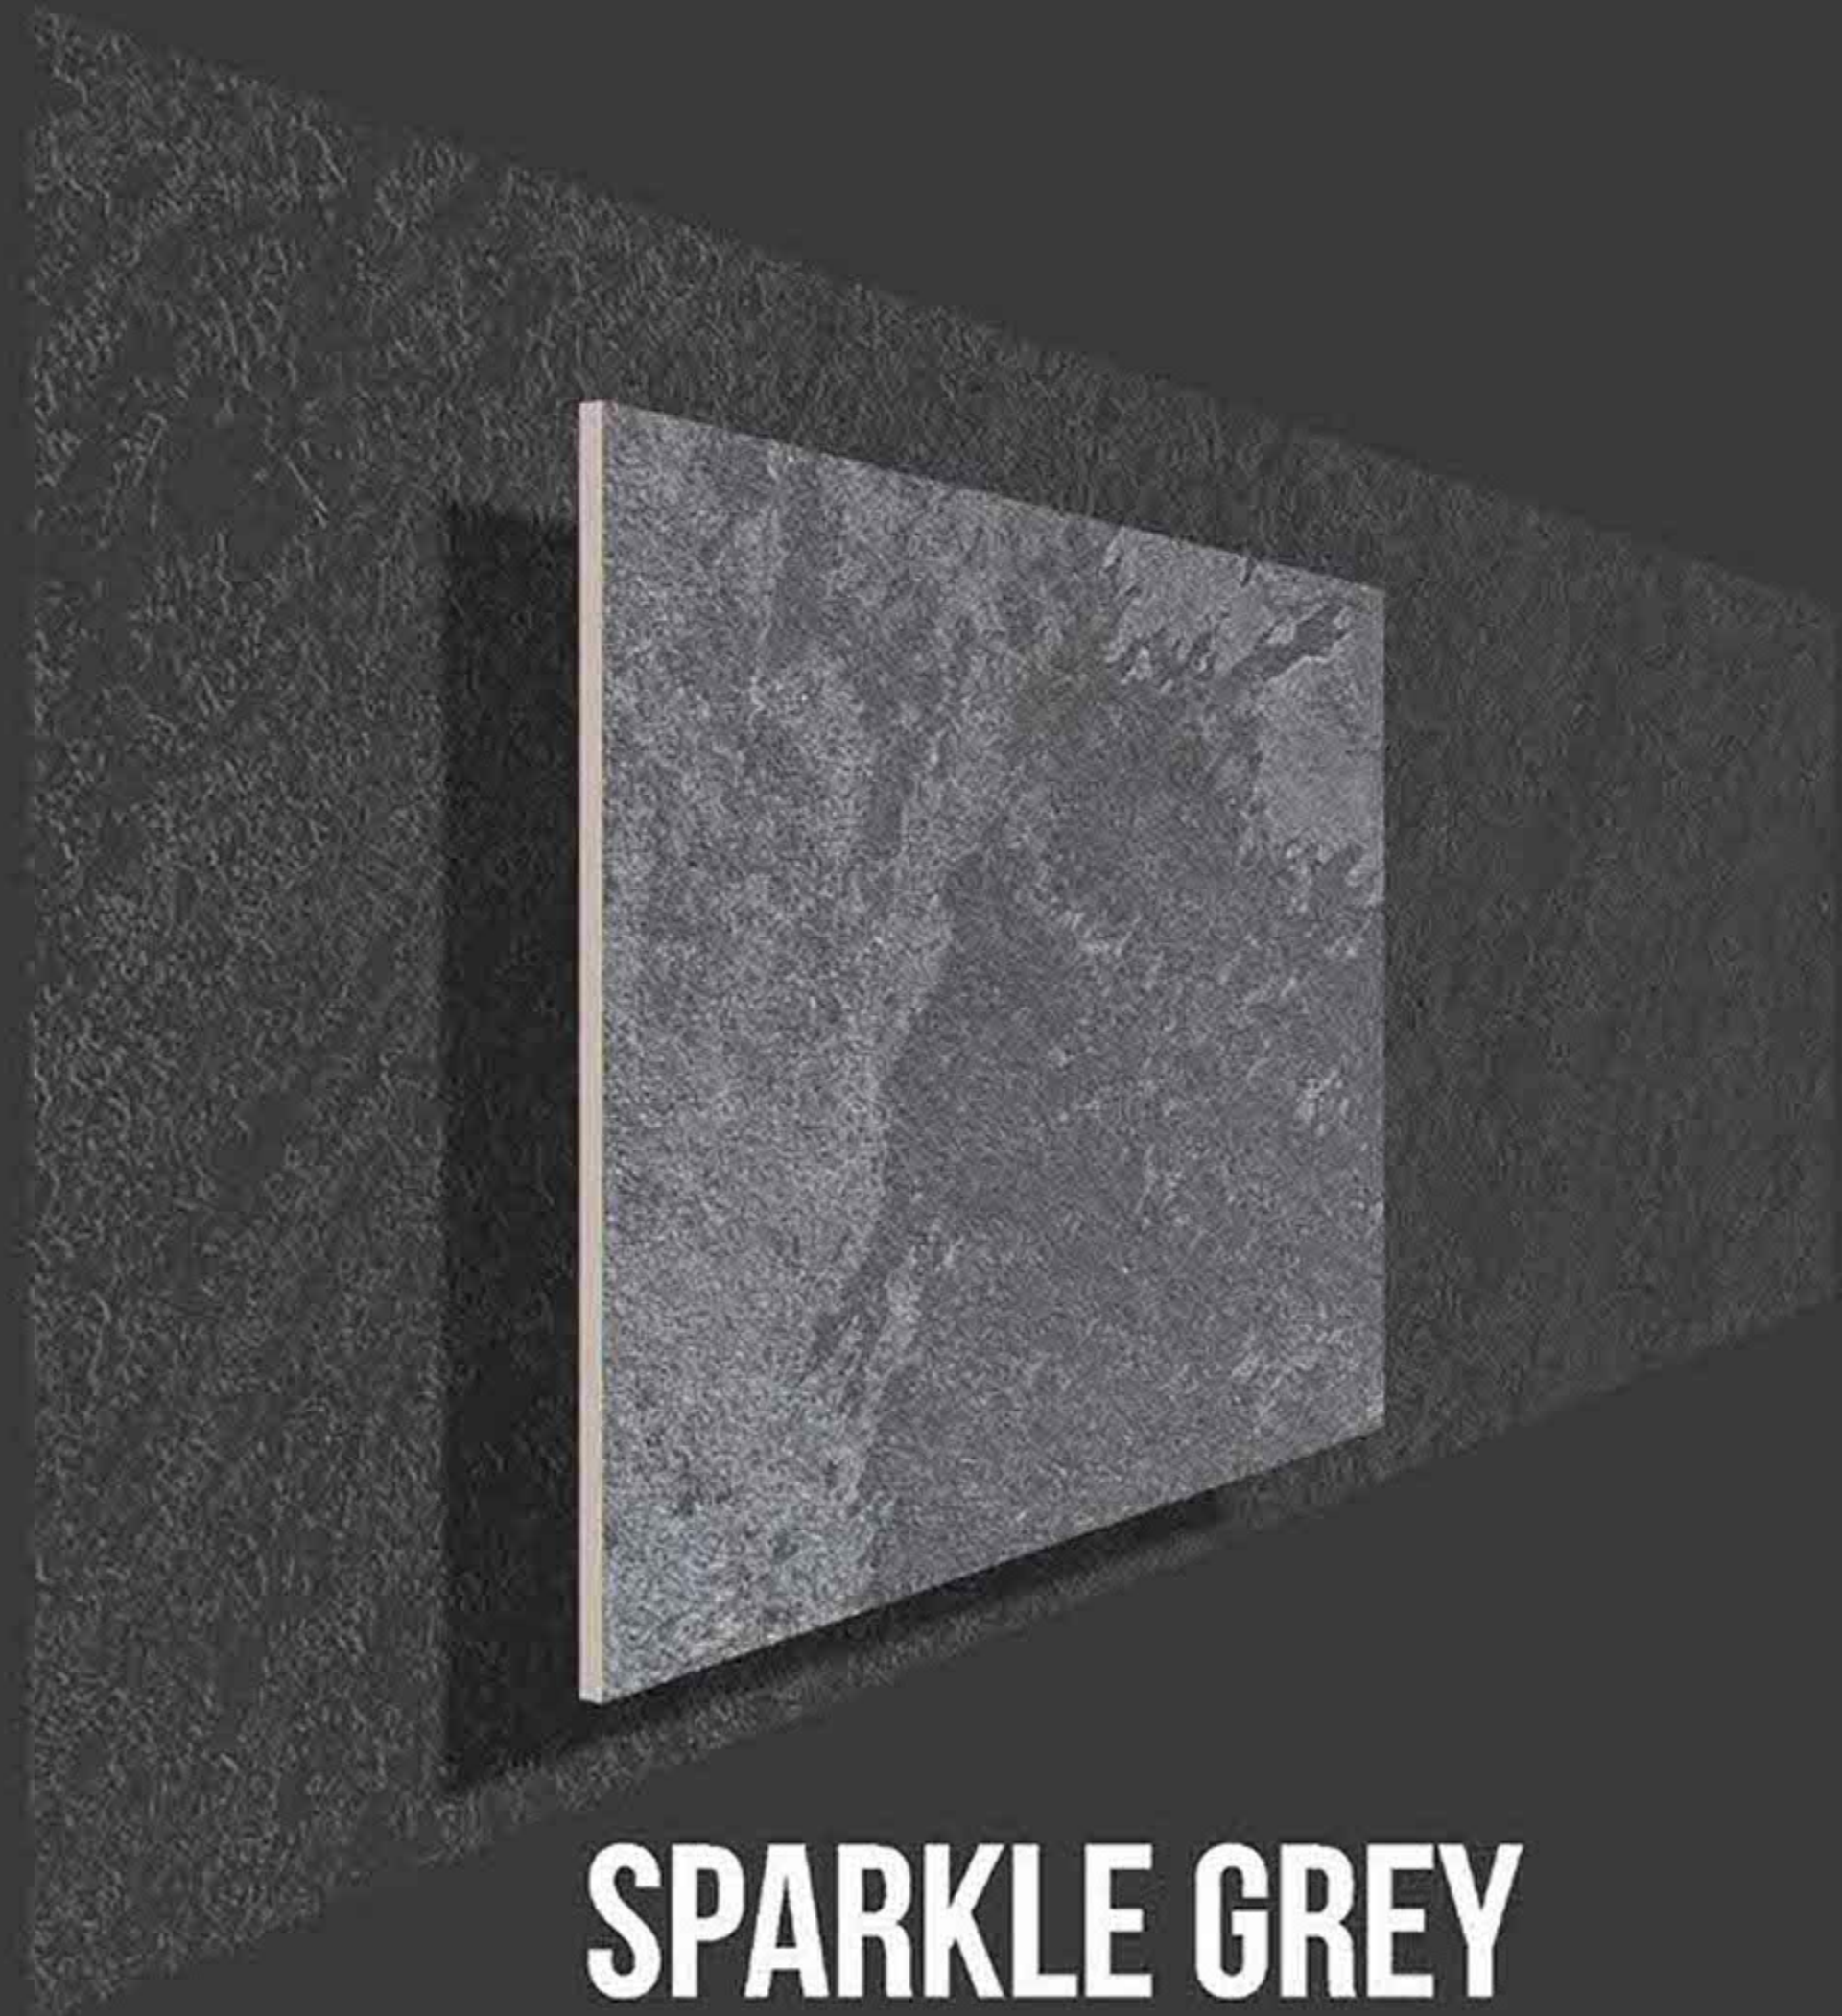

RUSTIC SERIES

SPARKLE GREY