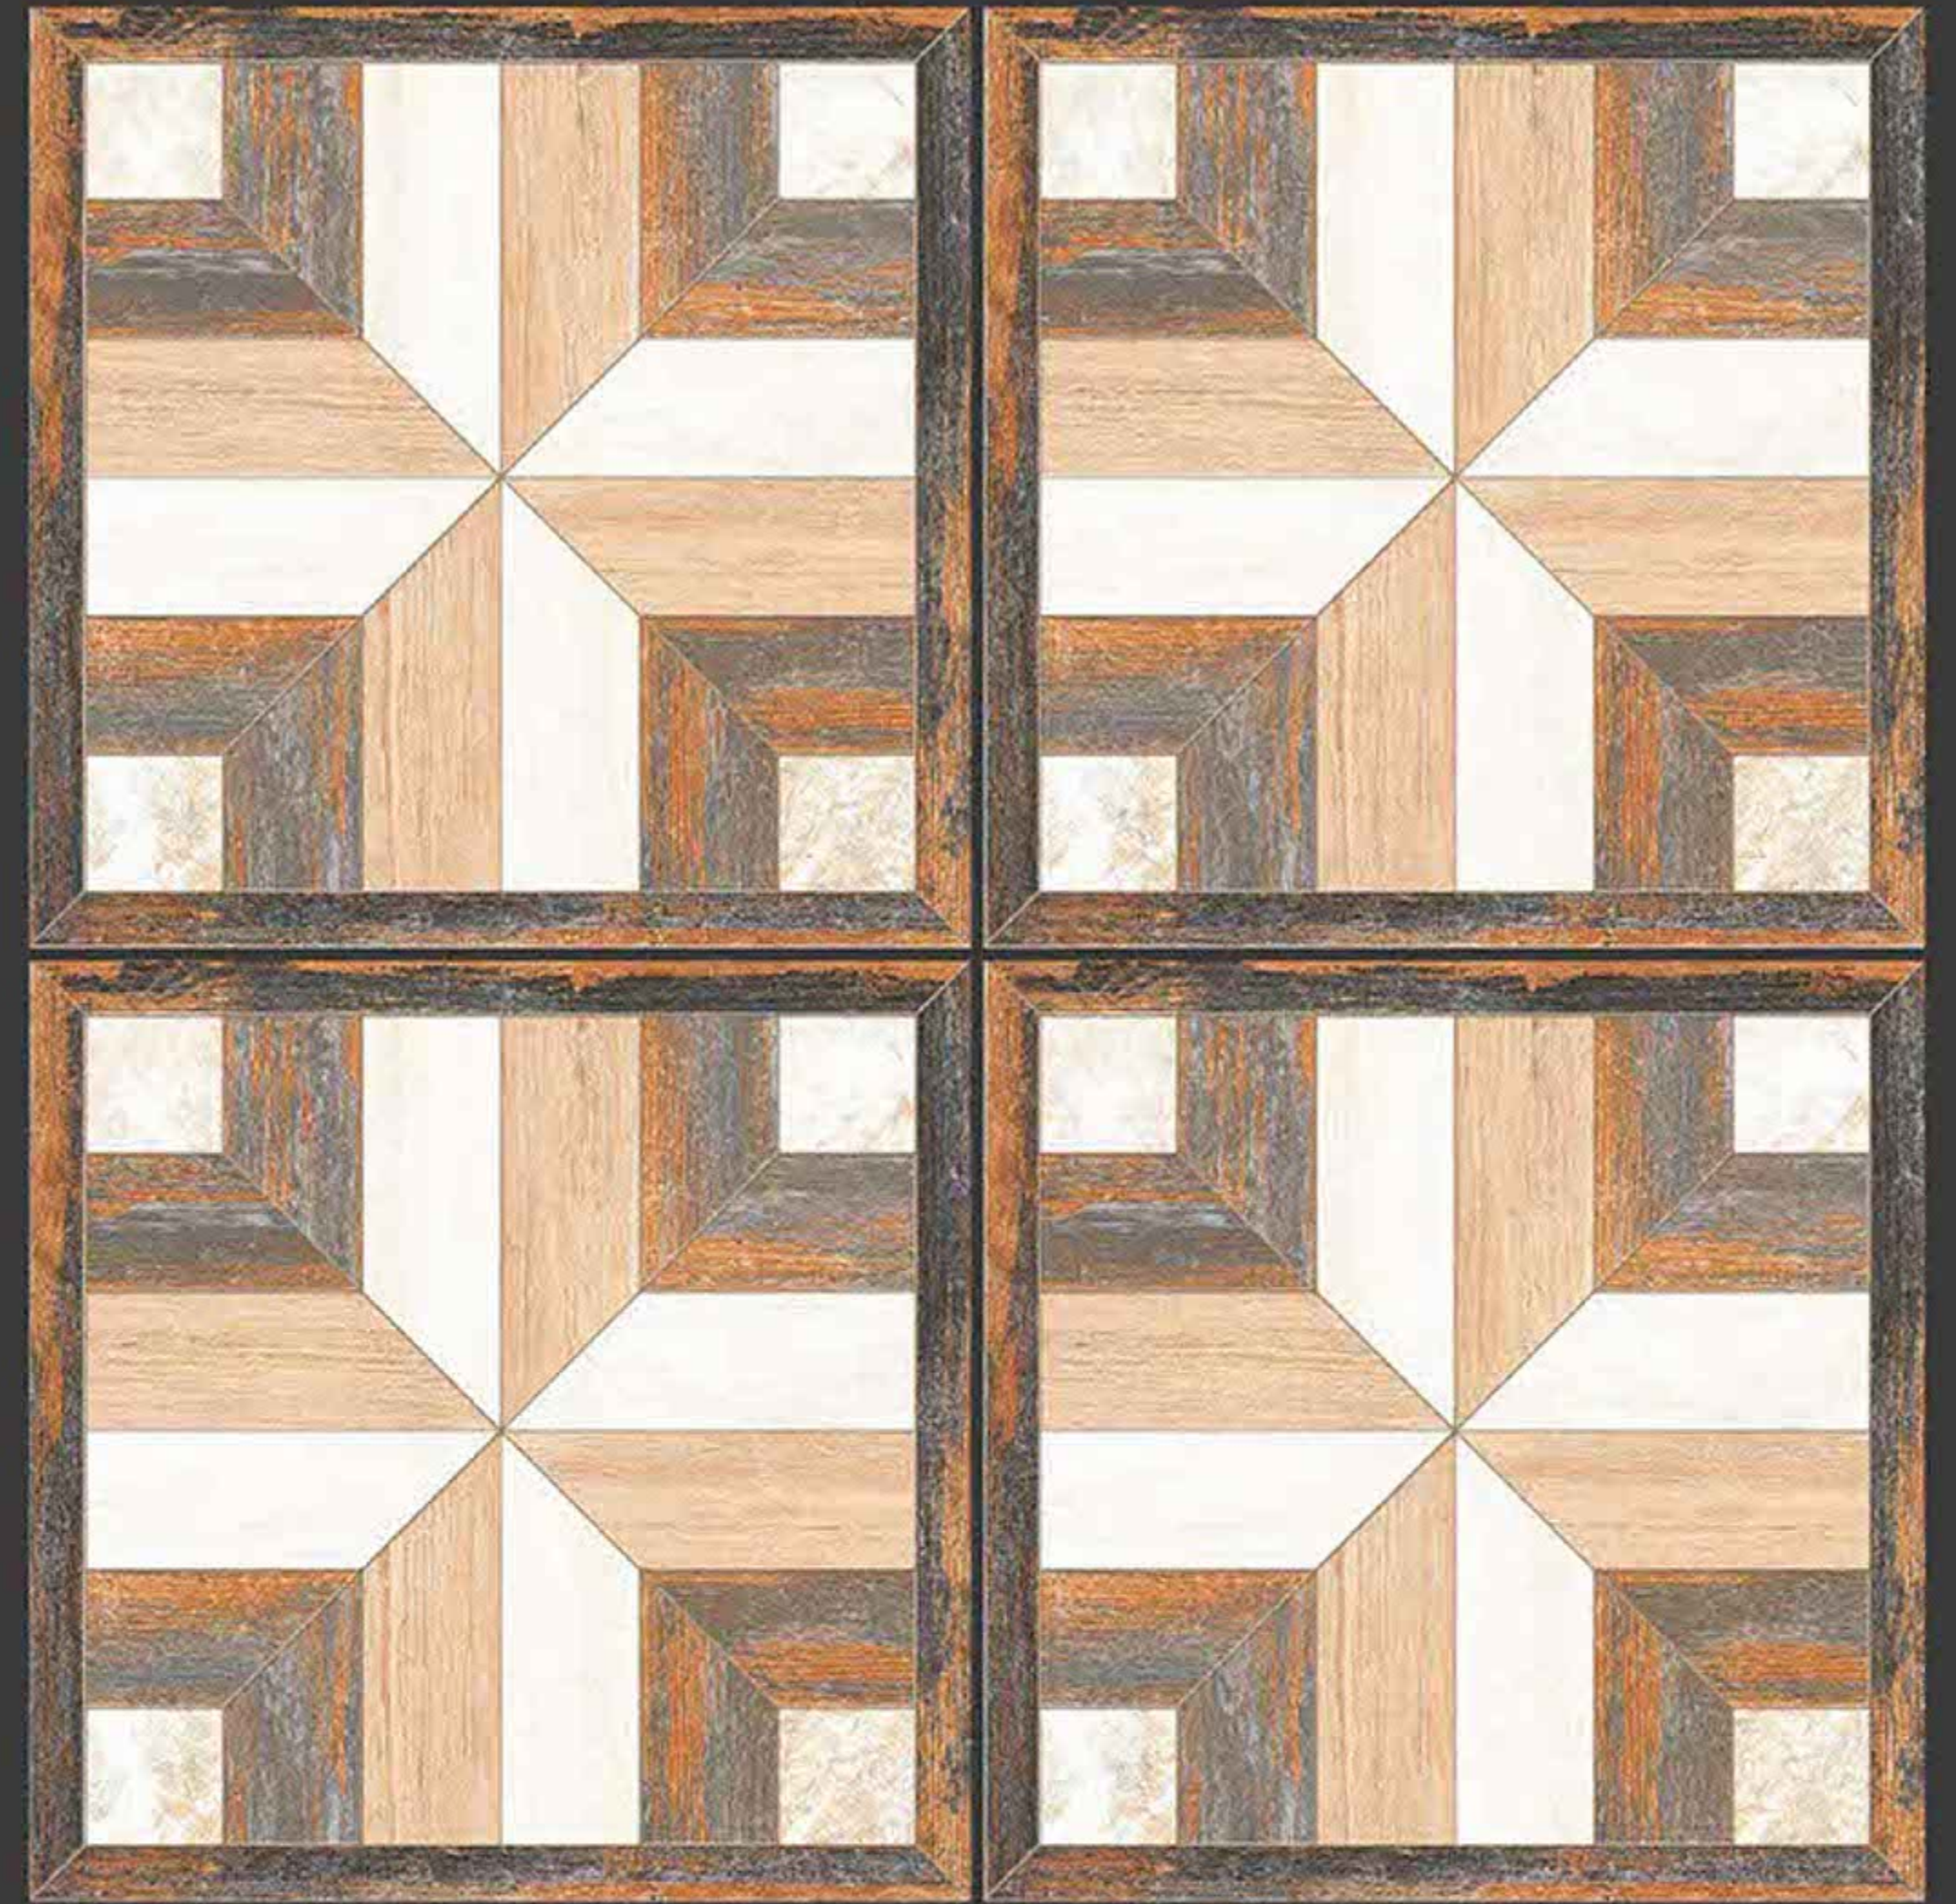

**SEMI VITRIFIED
TILES 600X600MM**

- Floor Tiles
- Multiple Application
- Eco Friendly
- Zero Maintenance