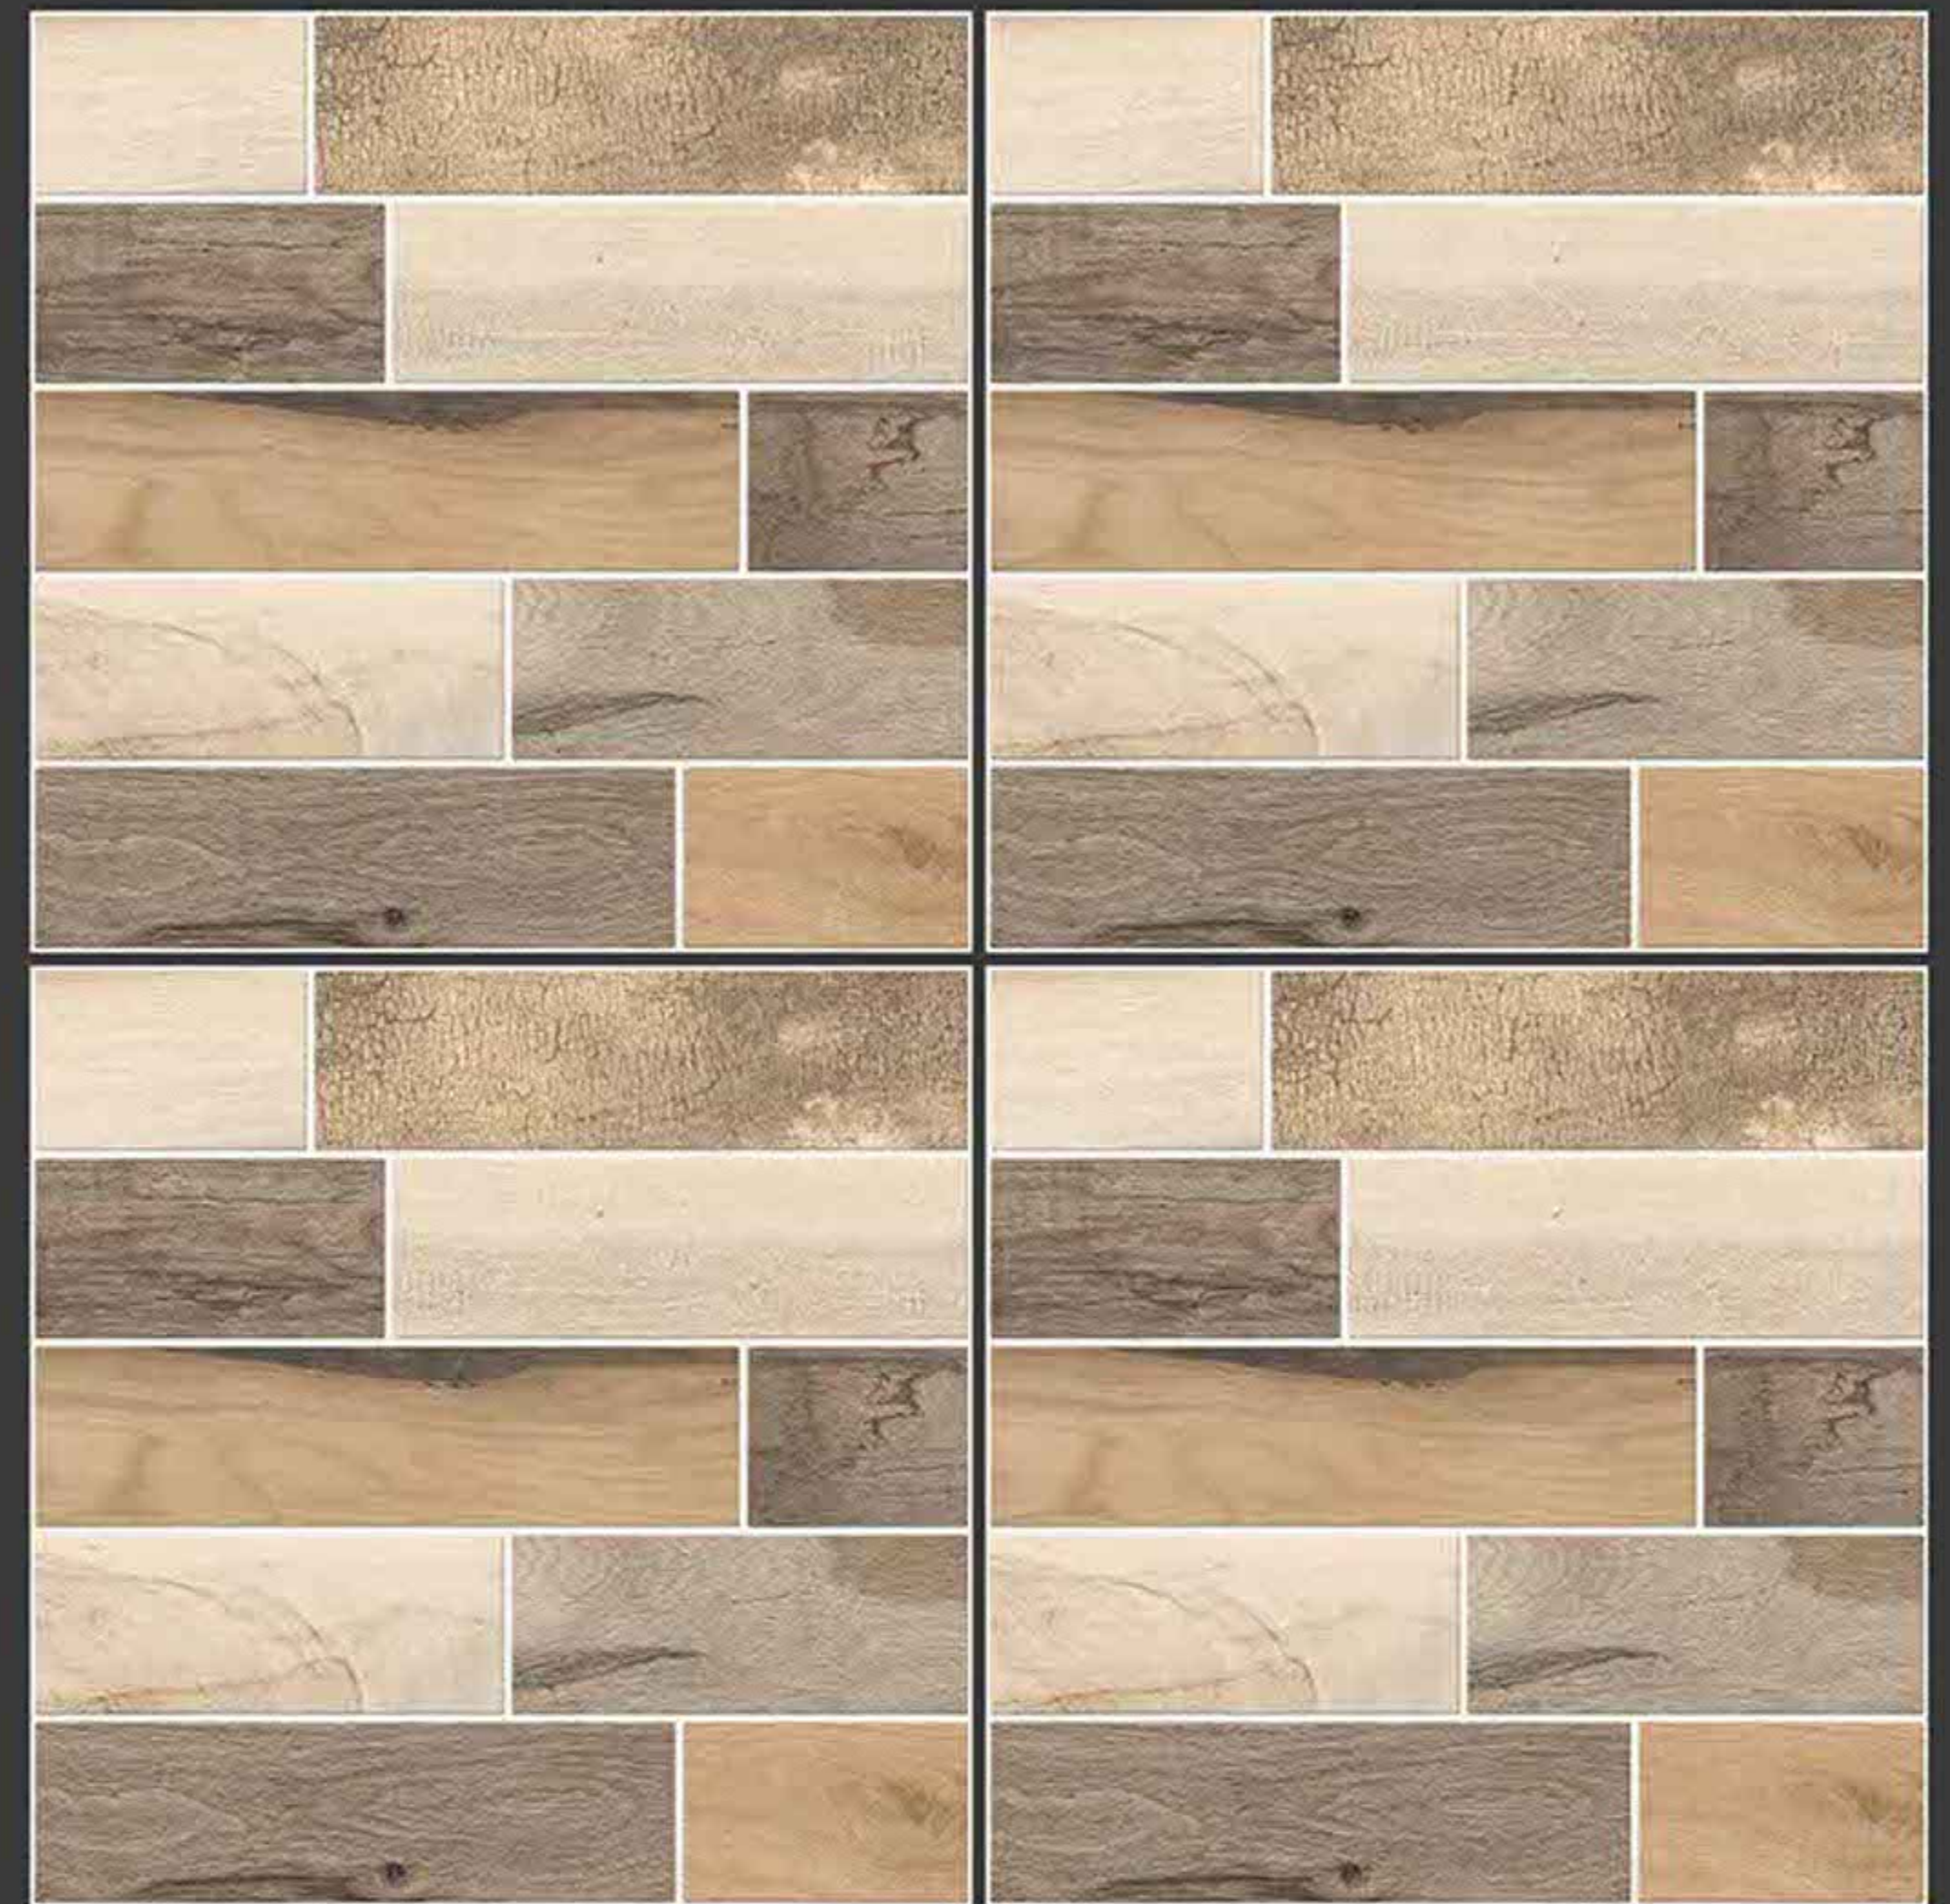

GREYLINE WOOD

RUSTIC SERIES

**SEMI VITRIFIED
TILES 600X600MM**

-  Floor Tiles
-  Multiple Application
-  Eco Friendly
-  Zero Maintenance

KAURI PINE

RUSTIC SERIES

**SEMI VITRIFIED
TILES 600X600MM**

-  Floor Tiles
-  Multiple Application
-  Eco Friendly
-  Zero Maintenance