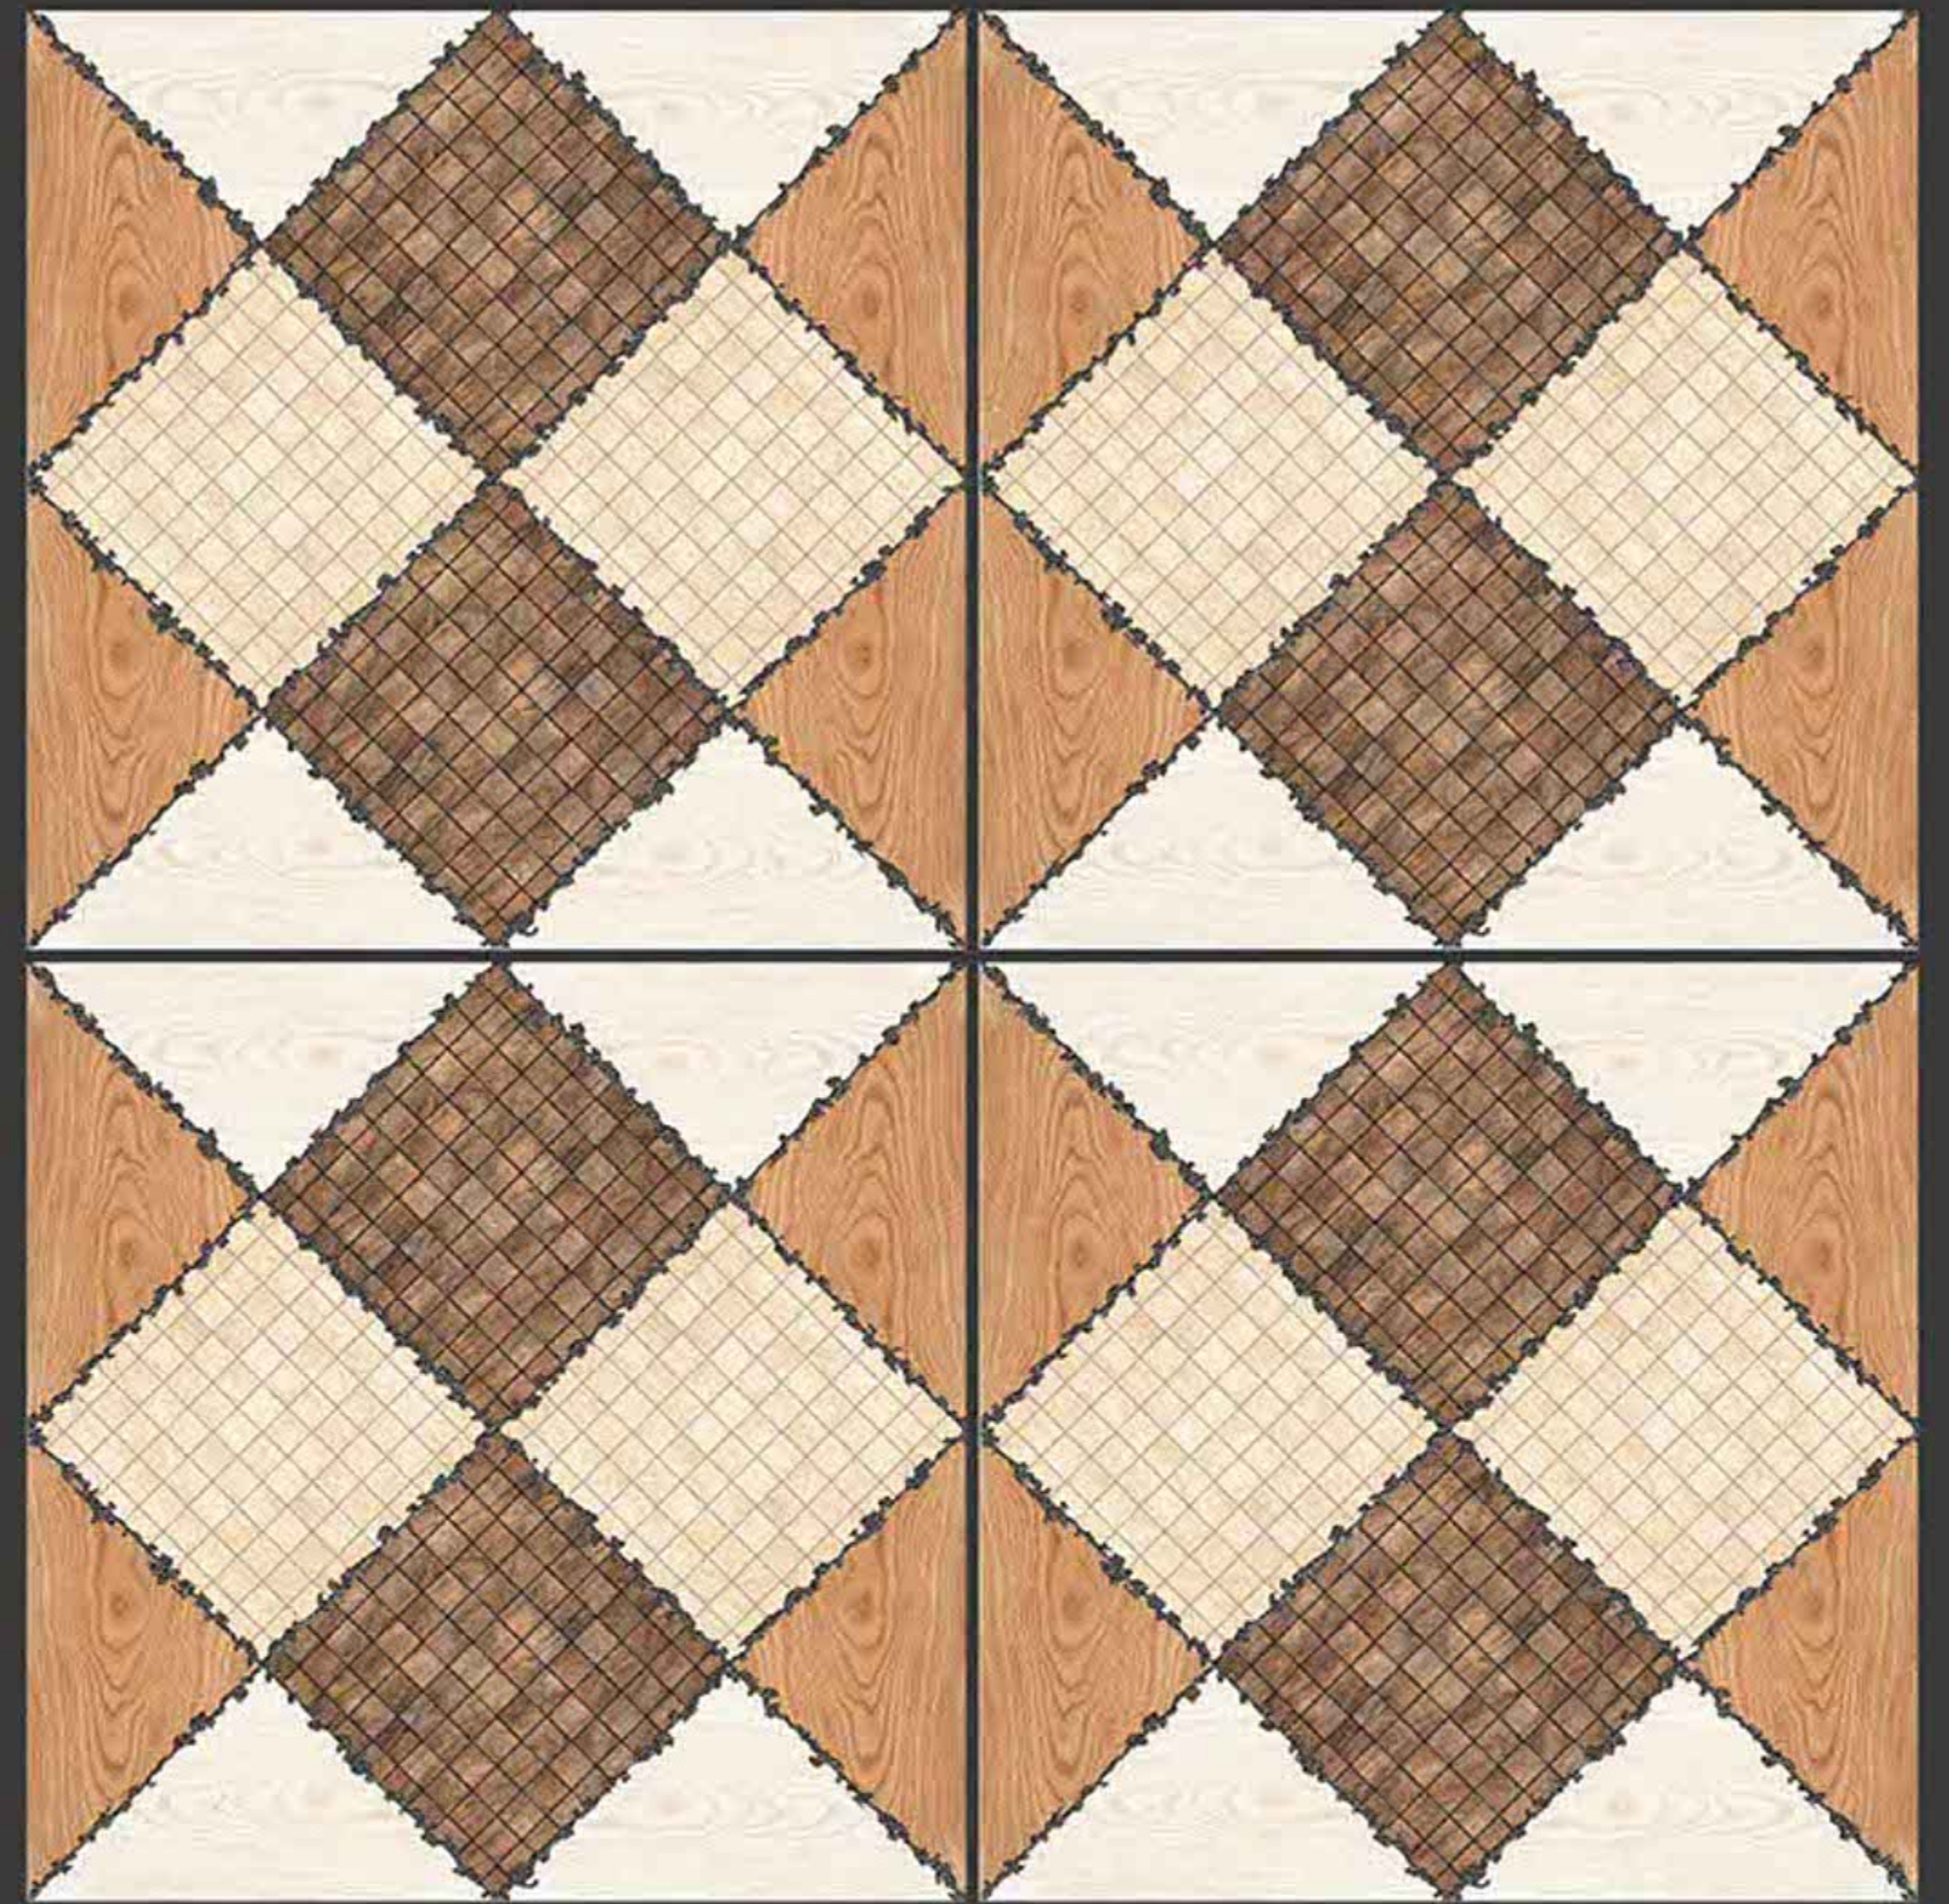

PARIAN GRO

RUSTIC SERIES

**SEMI VITRIFIED
TILES 600X600MM**

PAVONAZZO

RUSTIC SERIES

**SEMI VITRIFIED
TILES 600X600MM**

RED VERONA

RUSTIC SERIES